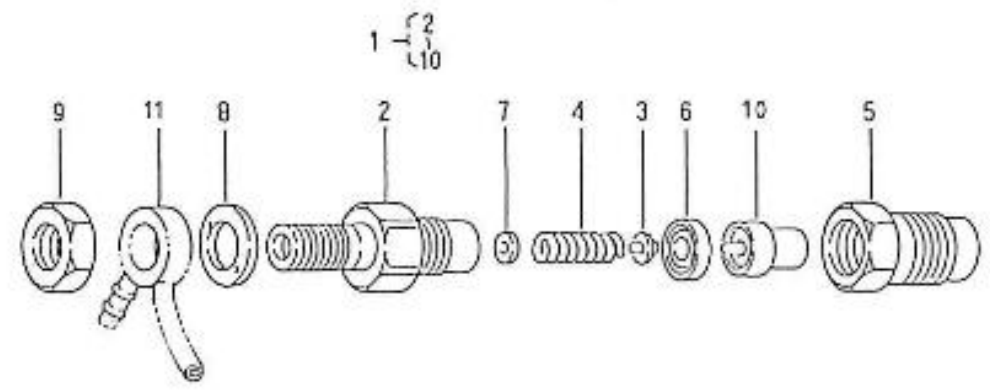

Brand: NanniDiesel
Model: Moteur 2.40HE
Version: New version
Subassembly: Nozzle holder

N.	Item	Description	Qty	Notes
1	970307179	ASSY HOLDER,NOZZLE	2	
3	970142170	ROD,PUSH NOZZLE FUEL	2	
4	970142171	SPRING,NOZZLE FUEL	2	
5	970142172	HOLDER,NOZZLE	2	
6	970142173	PIECE,DISTANCE NOZZLE INJ.	2	
7	970142200	SET,SPACER NOZZLE	1	
8	970302826	WASHER,NOZZLE INJ.	2	
9	970142175	NUT,NOZZLE INJ.	2	
10	970142113	NOZZLE,INJECTOR 2. 40	2	
11	970304146	HOSE	1	

V. 27/03/2006

Pag. 17/42