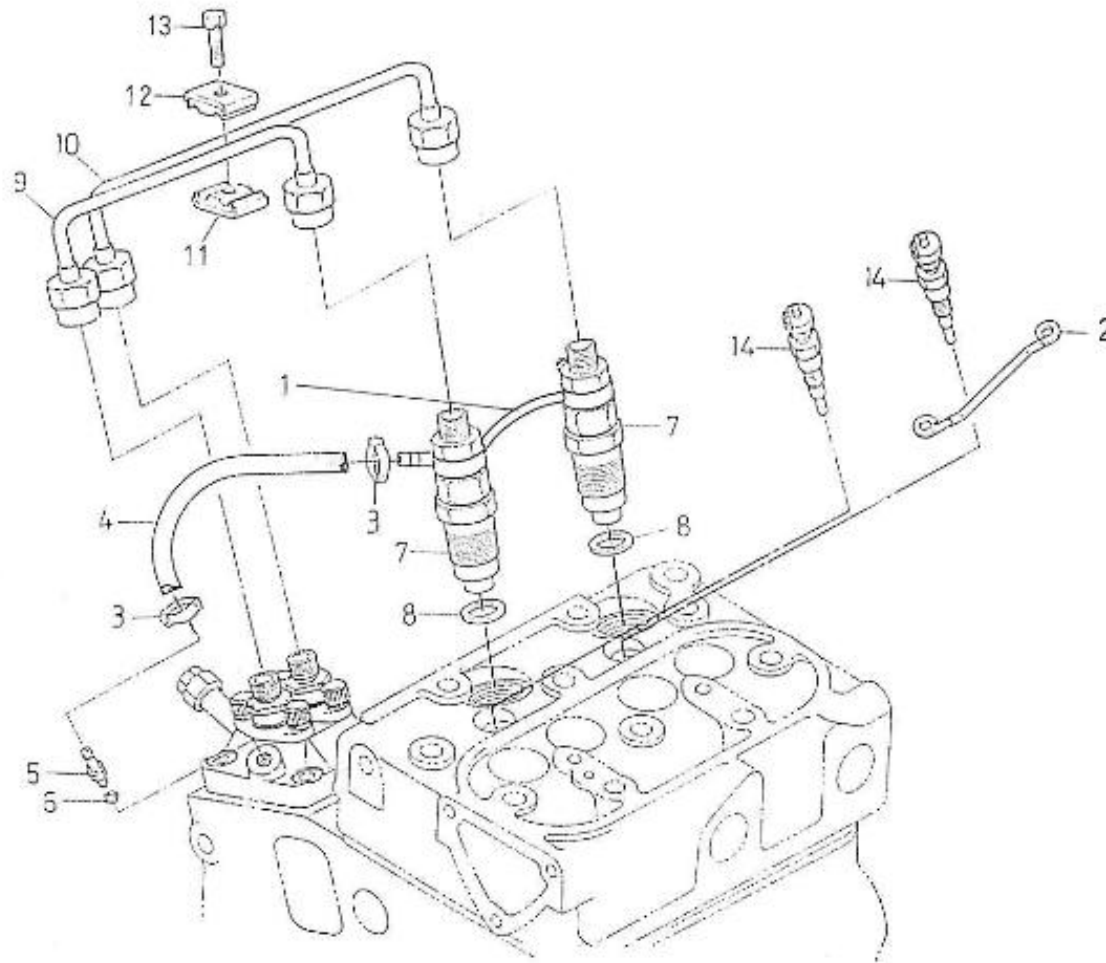

7-  
8  
16

V. 27/03/2006

Pag. 14/42

Brand: NanniDiesel

Model: Moteur 2.40HE

Version: New version

Subassembly: Injection lines nozzles

N.	Item	Description	Qty	Notes
1	970304146	HOSE	1	
2	970142117	CABLE,GLOWPLUG	1	
3	970310171	CLAMP	1	
4	970302167	HOSE,FUEL LEAKAGE D 3 L= 250	1	
5	970142104	NOZZLE, FUEL OVERFLOW LINE	1	
6	970150403	RING,SEAL	1	
7	970307179	ASSY HOLDER,NOZZLE	2	
8	970142109	GHASKET, RING INJECTORS	2	
9	970142110	LINE, FUEL CYL. N01 2.40	1	
10	970142111	LINE,FUEL CYL.NO2 2.40	1	
11	970142114	CLAMP,FUEL LINES 1+2	1	
12	970142115	CLAMP,FUEL-LINES 1+2	1	
13	970492118	SCREW,M 5X 20 ROUND HEAD	1	
14	970152116	GLOWPLUG,H-HE	2	