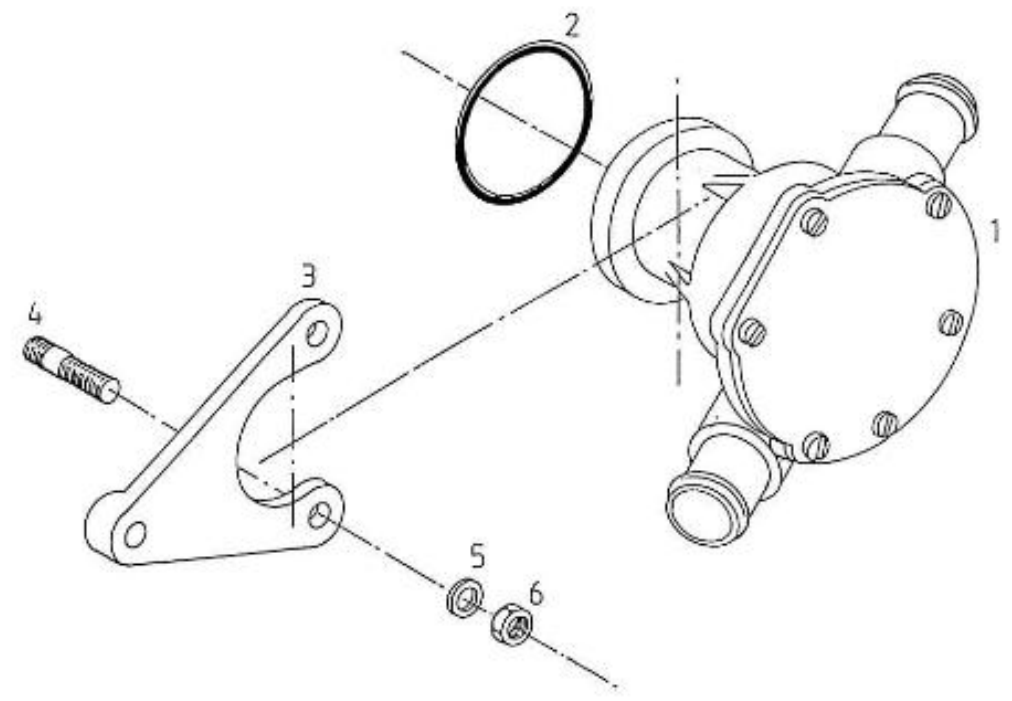

Brand: NanniDiesel
Model: Moteur 2.40HE
Version: New version
Subassembly: Sea water pump

N.	Item	Description	Qty	Notes
1	970307808	PUMP,WATER	1	
2	970494025	O-RING	1	
3	970307809	FLANGE	1	
4	970154026	STUD,M 6X 22	3	
5	970609602	WASHER,CORRUGATED D 6	3	
6	970635460	NUT,M 6	3	

V. 27/03/2006

Pag. 25/42