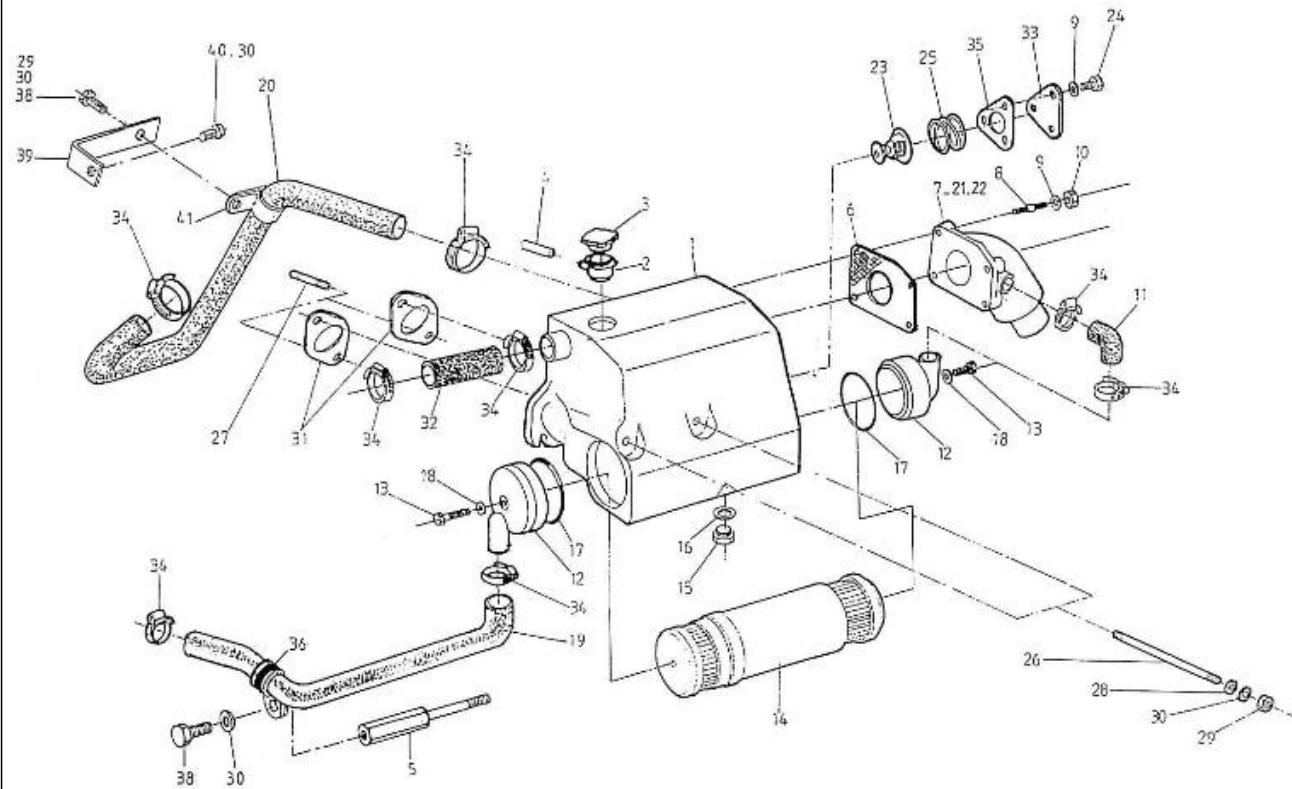

V. 27/03/2006

Pag. 21/42