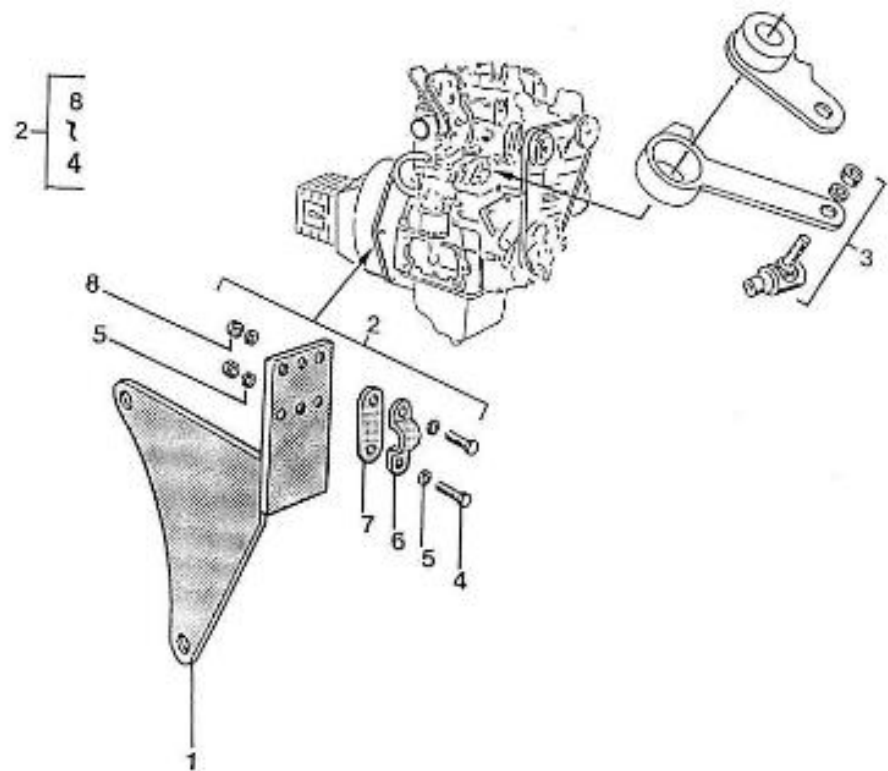

V. 27/03/2006

Pag. 18/42

Brand: NanniDiesel

Model: Moteur 2.40HE

Version: New version

Subassembly: Drive speed control

N.	Item	Description	Qty	Notes
1	970300365	SUPPORT,THROTTLE 2.40	1	
2	970835020	CLAMP	1	
3	970830124	JOINT	1	
4	970300317	BOLT,HEX M 5X 16	2	
5	970300318	WASHER,SPRING D 5	4	
6	970300315	CLAMP,CABLE	1	
7	970300316	PLATE,CLAMP	1	
8	970609904	NUT,M 5	2	