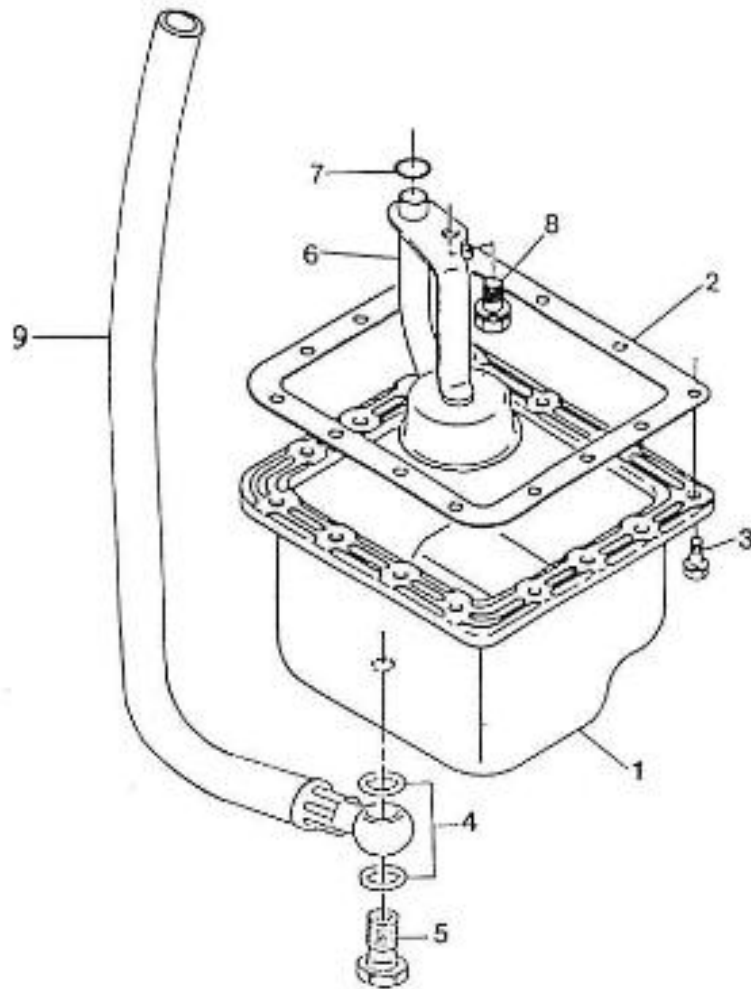

Brand: NanniDiesel

Model: Moteur 2.40HE

Version: New version

Subassembly: Oil pan Oil pump

N.	Item	Description	Qty	Notes
1	970140121	OIL PAN	1	
2	970140110	GASKET, OIL PAN 2.40	1	
2	970300325	RING,SEAL D12	2	
3	970140123	BOLT ,M 6X12	14	
5	970302482	BOLT,BANJO M12X1,25	1	
6	970143126	FILTER,OIL PAN 2. 40HE	1	
7	970153129	O-RING,OIL FILTER 2.60 4.110	1	
8	970140919	BOLT, M8X14	1	
9	970307140	HOSE	1	

V. 27/03/2006

Pag. 4/42