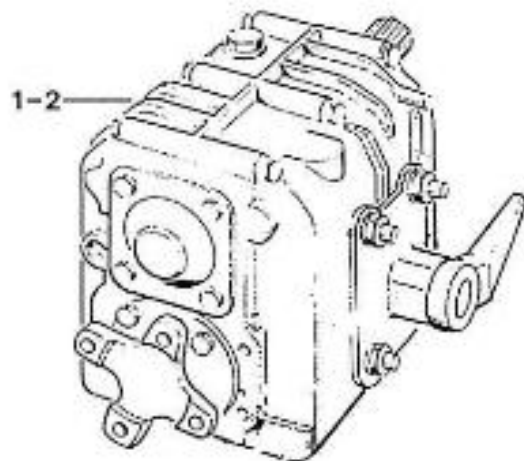

Brand: NanniDiesel	N.	Item	Description	Qty	Notes
Model: Moteur 2.40HE	1	970307149	GEARBOX	1	
Version: New version	2	970307115	GEARBOX	1	
Subassembly: Reversing gear					

V. 27/03/2006

Pag. 38/42