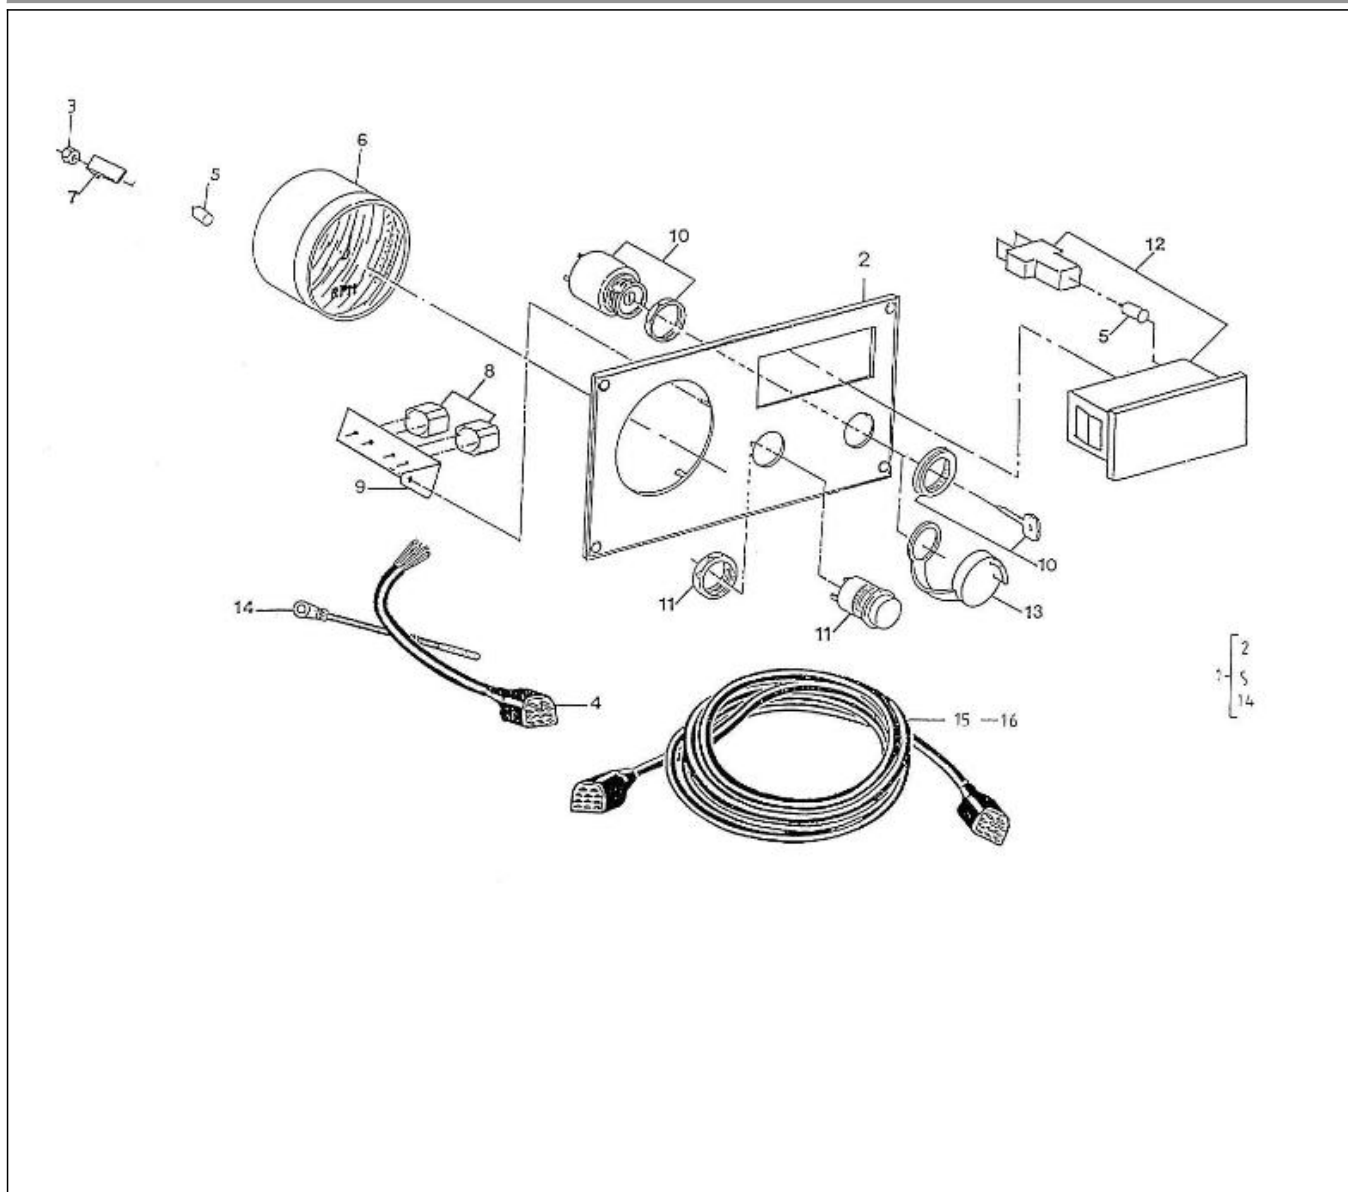

V. 27/03/2006

Pag. 33/42

Brand: NanniDiesel

Model: Moteur 2.40HE

Version: New version

Subassembly: Panel 1 instrument

N.	Item	Description	Qty	Notes
1	970302670	PANEL,1 INSTR.TACHO CPL VDO	1	
2	970302214	PLATE,PANEL 1 INSTRUMENT	1	
3	970301191	NUT,M 4 A2	4	
4	970302662	WIRING,PANEL 1 INSTR. (11P	1	
5	970856011	BULB 12V-2W	5	
6	970301642	GAUGE,VDO,TACH,4000 12-24V 2P	1	
7	970300920	CLAMP,INSTRUMENTS	4	
8	970302684	BUZZER,SONITRON SMA 24A P17.05	2	
9	970310182	SUPPORT	1	
10	970302667	SWITCH,BOSCH STARTER + GLOWING	1	
11	970300967	BUTTON,PUSH	1	
12	970856005	LIGHT WARNING	1	
13	970304021	COVER	1	
14	970304019	CABLEBINDER,PLASTIC 4.8X195	1	
15	970302666	WIRING,INTERMEDIATE 8MTR 11POS	1	
16	970302665	WIRING,INTERMEDIATE 4MTR 11POS	1	