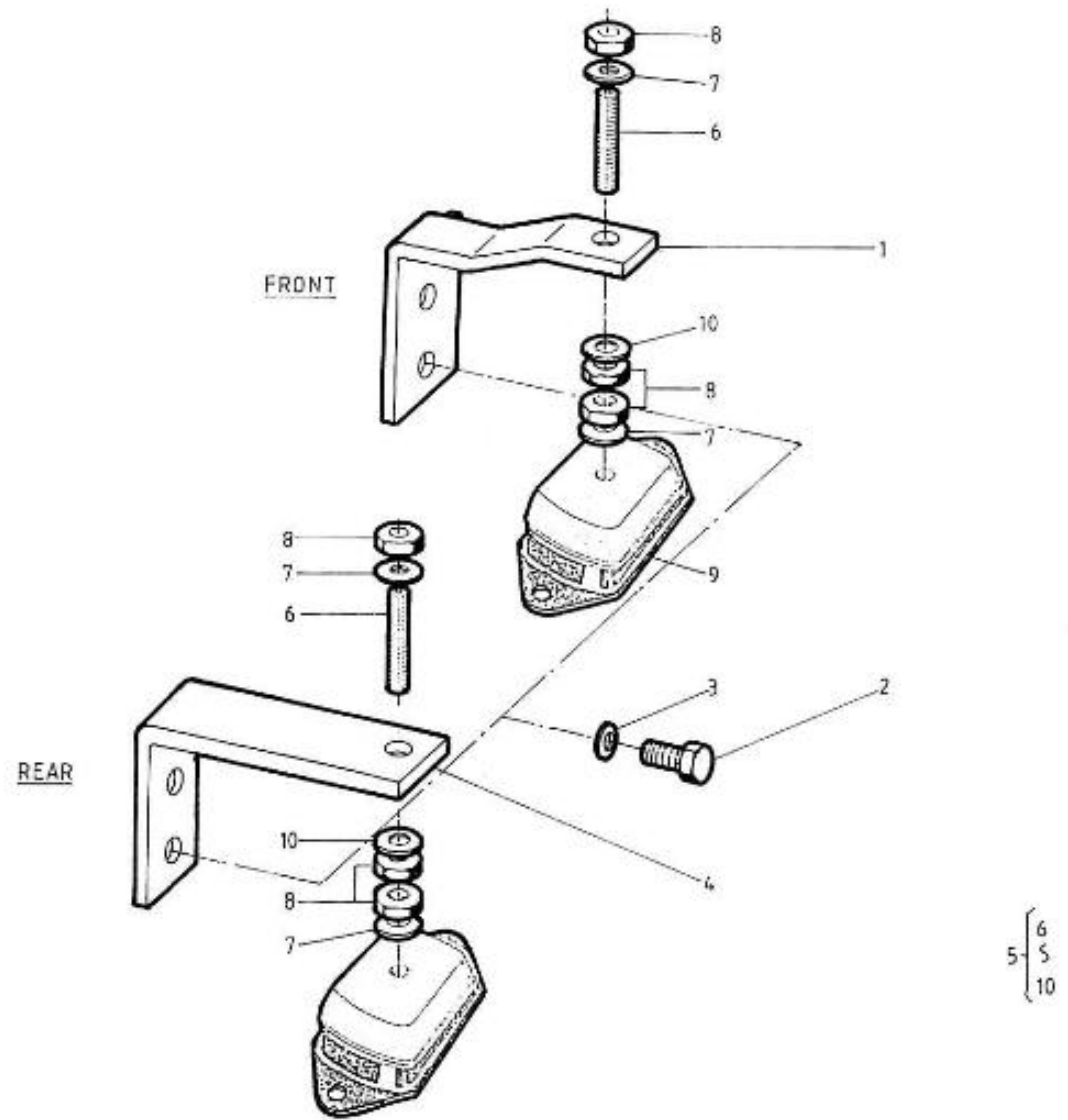

Brand: NanniDiesel
Model: Moteur 2.40HE
Version: New version
Subassembly: Engine mount

N.	Item	Description	Qty	Notes
1	970307026	SUPPORT, MOUNT	2	
2	970499051	BOLT, HEX M10X1,25X 30	8	
3	970119136	WASHER, SPRING D10	8	
4	970307032	ENGINE MOUNT	2	
5	48190020	PLOT SMALL 40SH M12 REPLACE 970301794	4	
6	970300051	STUD, M12X 80	1	
7	970409154	WASHER, SPRING D12	2	
8	970607318	NUT, M12	3	
9	970301794	MOUNT, RUBBER CPL.40 SMALL	1	
10	970409153	WASHER, PLAIN D12	1	

V. 27/03/2006

Pag. 40/42