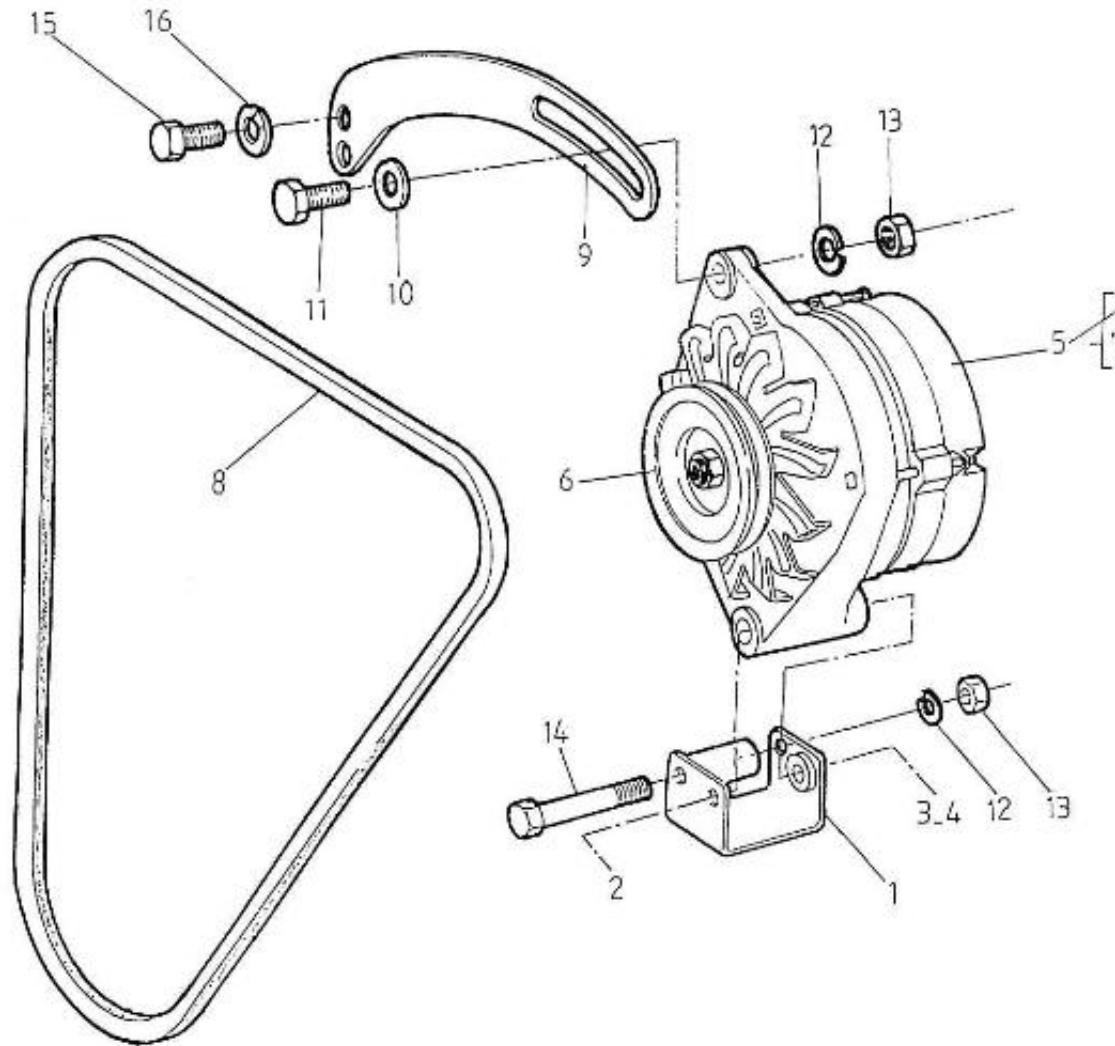

Brand: NanniDiesel

Model: Moteur 2.40HE

Version: New version

Subassembly: Alternator Assy STD

N.	Item	Description	Qty	Notes
1	970307448	SUPPORT,ALTERNATOR	1	
2	970307495	BOLT	1	
3	970039794	WASHER	1	
4	970307532	NUT	1	
5	970307522	ALTERNATOR,14V-60A	1	
6	970307194	PULLEY	1	
7	970307533	REGULATOR,ALTERNATOR	1	
8	970307133	V-BELT	1	
9	970307449	TIGHTENER,V-BELT	1	
10	970304050	WASHER	1	
11	970024016	BOLT,HEX M 8X 40	1	
12	970119138	WASHER,SPRING D 8	2	
13	970027322	NUT,M 8	2	
14	970300261	BOLT,HEX M 8X 80	1	
15	970439910	BOLT,HEX M 6X 16	1	
16	970119149	WASHER, SPRING D 6	1	

V. 27/03/2006

Pag. 33/42