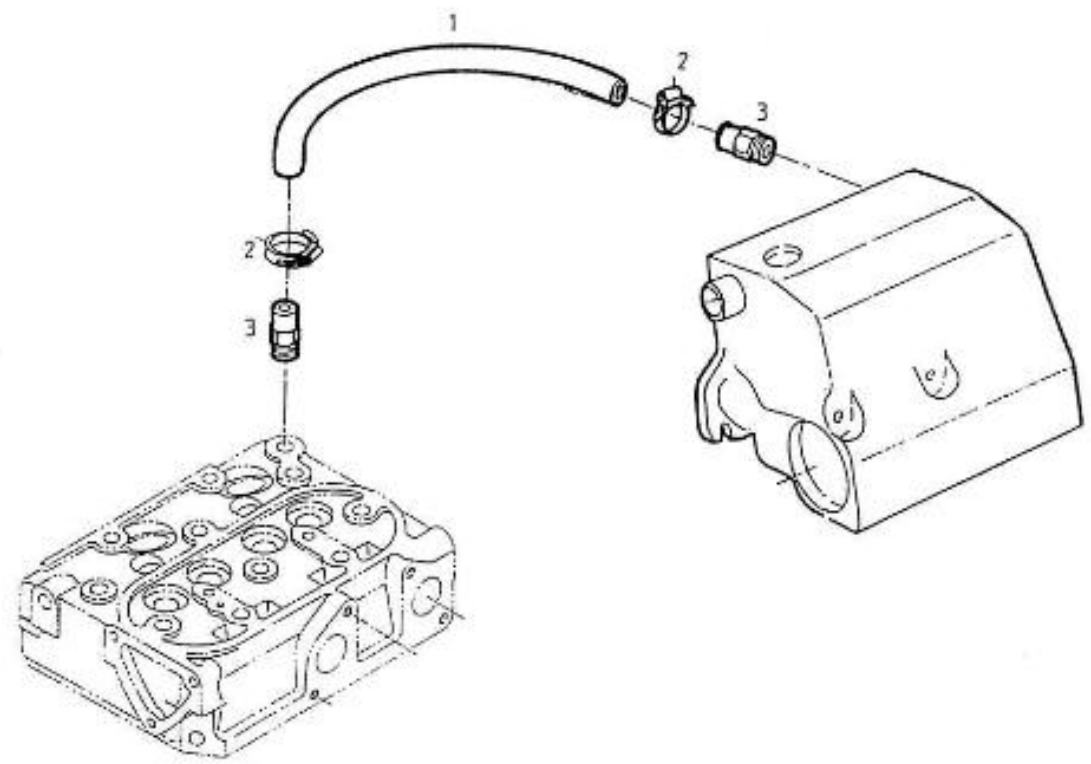

Brand: NanniDiesel
Model: Moteur 2.40HE
Version: New version
Subassembly: Cooling system breather

N.	Item	Description	Qty	Notes
1	970307807	HOSE	1	
2	970439306	CLAMP,HOSE 11-17	2	
3	970307806	ELBOW	2	

V. 27/03/2006

Pag. 23/42