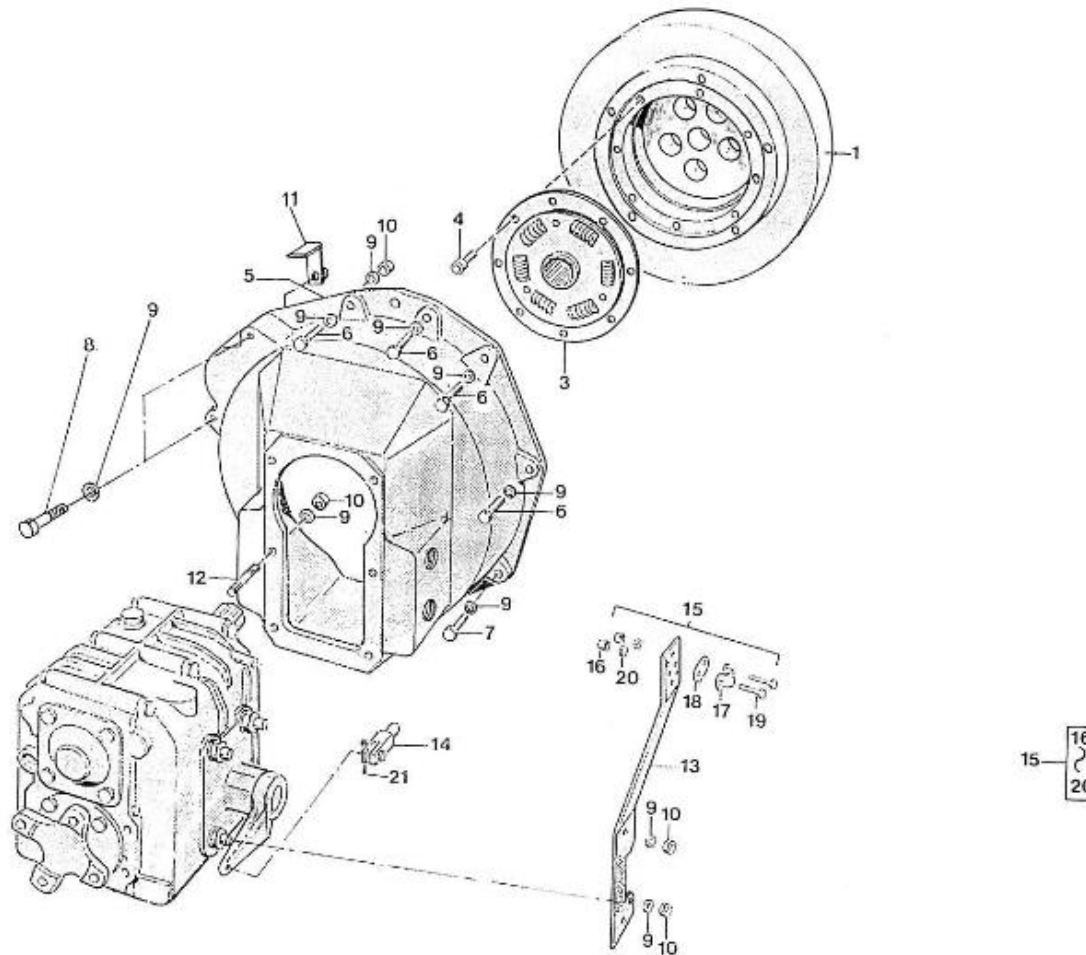

Brand: NanniDiesel

Model: Moteur 2.40HE

Version: New version

Subassembly: Flywheel housing

N.	Item	Description	Qty	Notes
1	970307013	COMP.FLYWHEEL	1	
3	970776050	DAMPERPLATE,121 DIN	1	
4	970119147	BOLT, SOCK M 6X12	8	
5	970307193	HOUSING,FLYWHEEL	1	
6	970635917	BOLT,SOCK M 8X 40	4	
7	970635916	BOLT,SOCK M 8X 35	3	
8	970301280	BOLT,HEX M 8X 90	2	
9	970119139	WASHER,CORRUGATED D8	11	
10	970027322	NUT,M 8	9	
11	970302639	SUPP,MOUNTING STARTER MOTOR S5	1	
12	970300057	STUD,M 8X 20	6	
13	970300373	SUPPORT,CONTROL HBW	1	
14	970830123	STRAP	1	
15	970835020	CLAMP	1	
16	970609904	NUT,M 5	2	
17	970300315	CLAMP,CABLE	1	
18	970300316	PLATE,CLAMP	1	
19	970300317	BOLT,HEX M 5X 16	2	
20	970300318	WASHER,SPRING D 5	2	
21	970635106	PIN,COTTER 2X20 SST	1	

V. 27/03/2006

Pag. 37/42