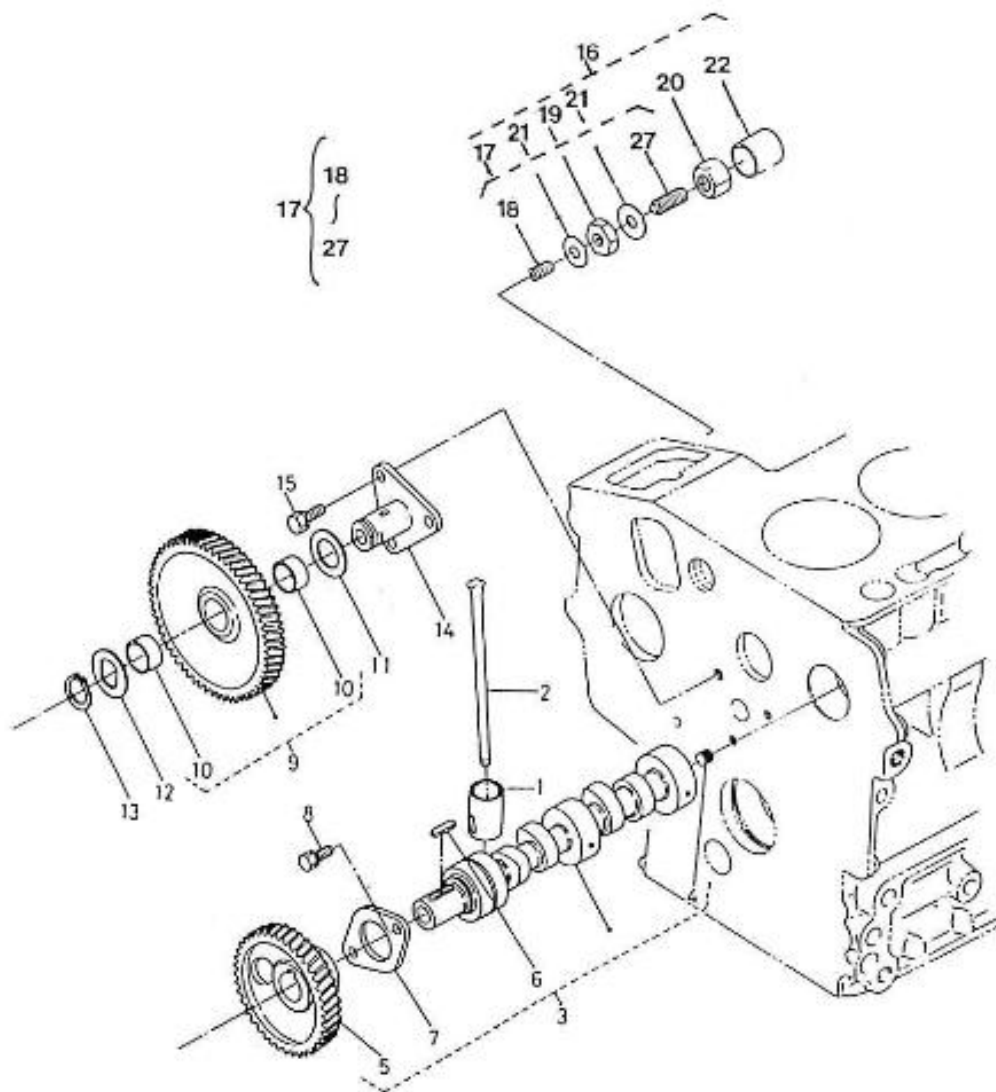

Brand: NanniDiesel

Model: Moteur 2.40HE

Version: New version

Subassembly: Camshaft

N.	Item	Description	Qty	Notes
1	970141101	TAPPET, CAMSHAFT 2.40	4	
2	970141102	ROD, PUSH 2.40	4	
3	970141103	CAMSHAFT, CPL 2.40	1	
4	970141104	+++ PLUS DIFFUSE ++++++ BOUCHON	0	
5	970141105	GEAR, CAMSHAFT 2.40	1	
6	970141106	KEY, FEATHER CAMSHAFT 2.40-4.1	1	
7	970141107	STOPPER, CAMSHAFT	1	
8	970140123	BOLT ,M 6X12	2	
9	970141111	GEAR, IDLE CPL	1	
10	970141112	BUSH, IDLE GEAR	2	
11	970141113	COLLAR, IDLE GEAR N01	1	
12	970141114	COLLAR, IDLE GEAR N02	1	
13	970141115	CIR-CLIP, EXTERNAL	1	
14	970141116	SHAFT, IDLE GEAR 2.40	1	
15	970490508	BOLT,M 6X 14	3	
16	970307613	ASSY APPARATUS	1	
17	970151126	SCREW,ADJUSTING IDLE CPL.	1	
18	970141127	SPRING	1	
19	970491129	NUT	1	
20	970141130	NUT, IDLE ASSEM.	1	
21	970491131	WASHER,SEAL	2	
22	970141132	CAP, BOLT COVER	1	
23	970302685	KIT,IDLE GEAR 2.40HE	1	

V. 27/03/2006

Pag. 8/42