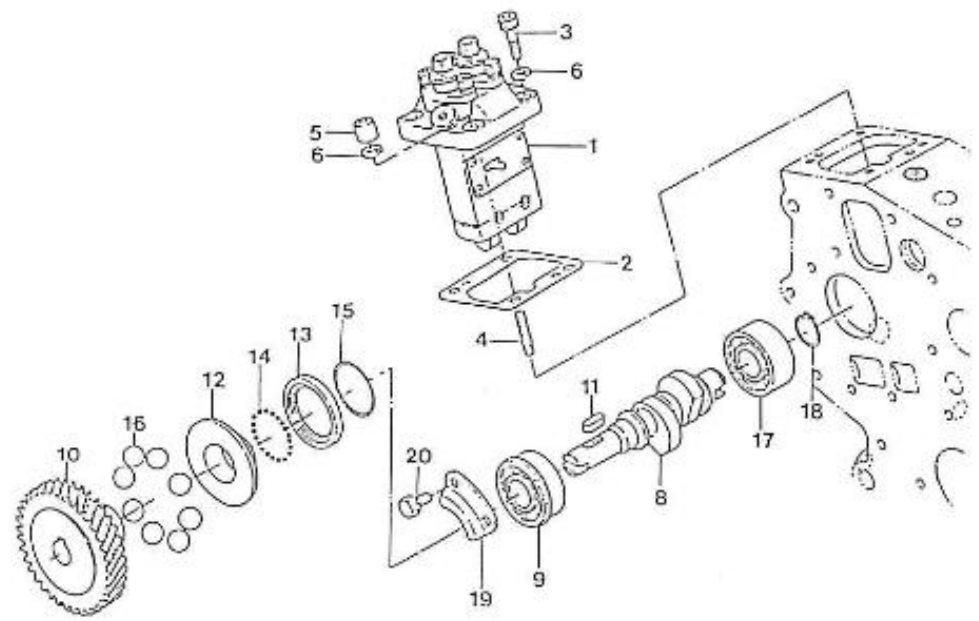

Brand: NanniDiesel
Model: Moteur 2.40HE
Version: New version
Subassembly: Injection & Fuel pump

N.	Item	Description	Qty	Notes
1	970142120	PUMP,INJECTION 2. 40 CPL	1	
2	970142121	SHIM,INJECTION PUMP 2. 40	1	
3	970142138	BOLT,SOCK M 6X 20	3	
4	970142139	STUD,INJ.PUMP	1	
5	970142140	NUT,CAP	1	
6	970119149	WASHER, SPRING D 6	4	
7	970142122	CAMSHAFT,FUEL CPL.2. 40	1	
8	970142123	CAMSHAFT,FUEL 2. 40	1	
9	970142124	BEARING,CASE	1	
10	970142125	GEAR,INJ.PUMP 2. 40	1	
11	970491106	KEY,FEATHER	1	
12	970142127	SLEEVE	1	
13	970142129	COVER,BEARING 2. 40HE	1	
14	970142130	BEARING,BALL CAMSHAFT 2.40HE	32	
15	970492128	CIR-CLIP,GOVERNOR SLEEVE	1	
16	970492132	BEARING,BALL GOVERNOR	8	
17	970142134	BEARING,CASE	1	
18	970142133	CIR-CLIP,EXTERNAL	1	
19	970142136	STOPPER,FUEL CAMSHAFT 2.40	1	
20	970140123	BOLT ,M 6X12	2	

7-
8
16

V. 27/03/2006

Pag. 14/42