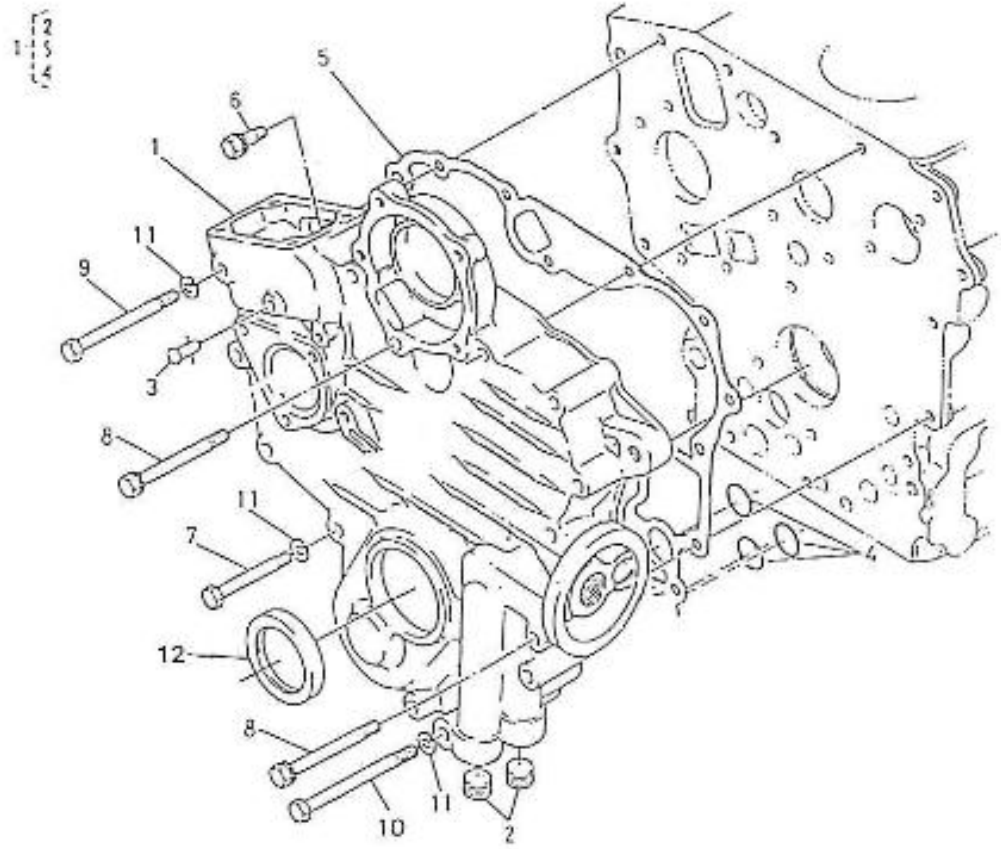

N.	Item	Description	Qty	Notes
1	970140101	CRANKCASE, CPL 2. 40	1	
2	970140102	CAP, FEEZE	3	
3	970140103	CAP, FREEZE	3	
4	970140104	CAP, FREEZE	2	
5	970490107	PLUG, SOCK	4	
6	970490108	PLUG, SOCK	3	
7	970490109	PLUG, SOCK	1	
8	970490104	CAP, FREEZE	1	
9	970140109	PIN, CYLINDRICAL	2	
10	970490111	PIN, CYLINDRICAL	2	
11	970490112	PIN, PIPE	1	
12	970490113	PIN, PIPE	2	
13	970140113	PLUG, SOCK	1	
14	970490116	O-RING	2	
15	970307178	TAP	1	
16	970143114	PUMP, OIL CPL.	1	
17	970143115	GASKET, OIL PUMP	1	
18	970143116	BOLT	3	
19	970143117	GEAR, OIL PUMP DRIVE 2. 40	1	
20	970143118	KEY, FEATHER	1	
21	970493119	NUT, M10	1	
22	970493120	WASHER, CLAW D10	1	
23	970851700	SWITCH, OIL	1	
24	970140108	PIN, PIPE	2	
25	970140115	LINER, CYLINDER 2.40	2	
26	970140140	DIPSTIK, OIL LEVEL 2.40 HE	1	
27	970307267	ELBOW	1	

V. 27/03/2006

Pag. 2/42

Brand: NanniDiesel
Model: Moteur 2.40HE
Version: New version
Subassembly: Timing case

N.	Item	Description	Qty	Notes
1	970140201	COVER, TIMING COVER 2.40	1	
2	970140202	PLUG, SOCK	2	
3	970140204	PIN, TIMING COVER 2.40	1	
4	970490203	O-RING	3	
5	970140205	GASKET, TIMING CASE 2.40	1	
6	970490119	BOLT,M 6X 18	1	
7	970300276	BOLT,HEX M 6X 50	10	
8	970140208	BOLT	3	
9	970490209	BOLT,M 6X 70	1	
10	970140210	BOLT	1	
11	970119149	WASHER, SPRING D 6	12	
12	970140213	SEAL, OIL	1	