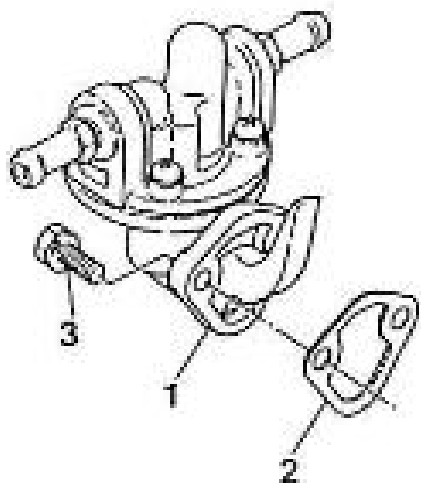

Brand: NanniDiesel	N.	Item	Description	Qty	Notes
Model: Moteur 2.40HE	1	970142501	PUMP,FUEL FEED 2. 40	1	
Version: New version	2	970142512	GASKET,FUEL PUMP 2. 40	1	
Subassembly: Fuel feed pump	3	970491117	BOLT,M 6X 16	2	

V. 27/03/2006

Pag. 13/42