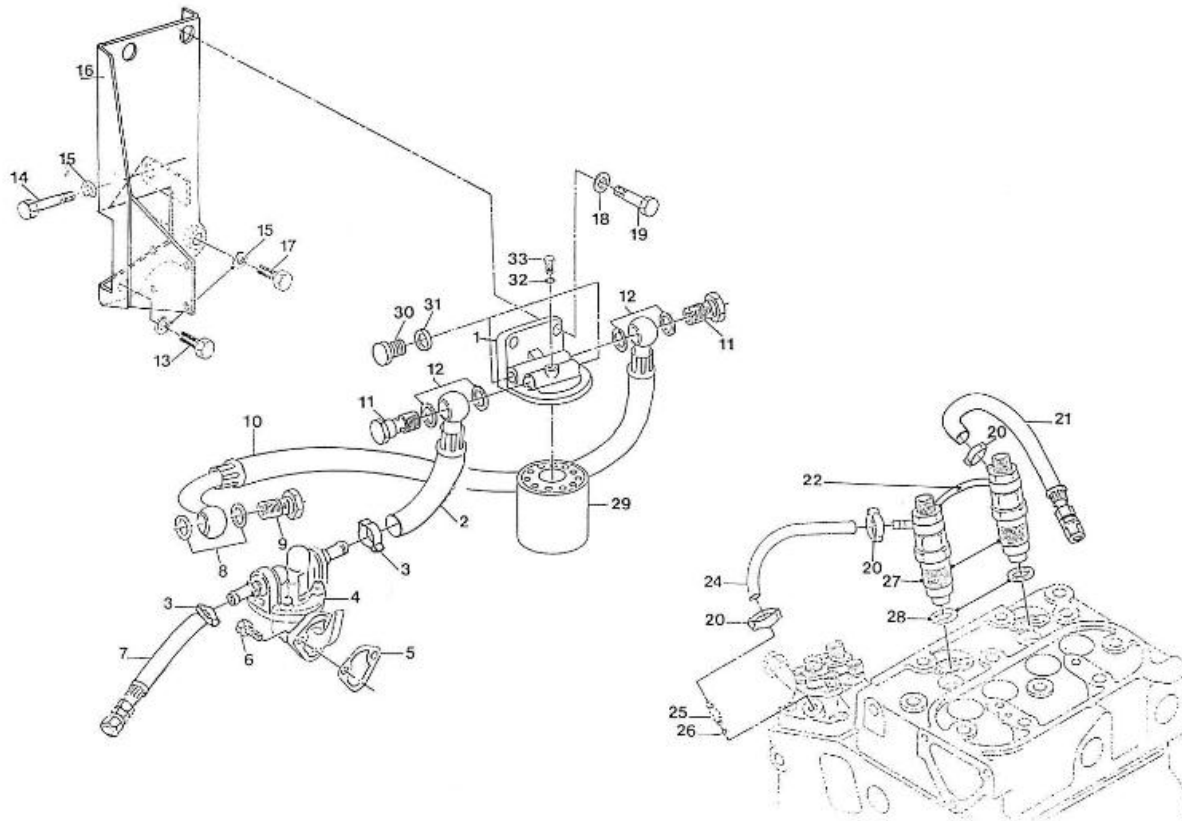

Brand: NanniDiesel

Model: Moteur 2.40HE

Version: New version

Subassembly: Fuel filter

N.	Item	Description	Qty	Notes
1	970302494	SUPPORT,FUEL FILTER ELEMENT H-	1	
2	970300298	HOSE,FUEL SUPPLY FILTER CPL.	1	
3	970439306	CLAMP,HOSE 11-17	2	
4	970142501	PUMP,FUEL FEED 2. 40	1	
5	970142512	GASKET,FUEL PUMP 2. 40	1	
6	970491117	BOLT,M 6X 16	2	
7	970302330	HOSE,FUEL SUPPLY CPL.	1	
8	970300430	GASKET,RING D10	2	
9	970300717	BOLT,BANJO M10X1,25	1	
10	970300295	HOSE,FUEL SUPPLY INJ.PUMP CPL.	1	
11	970432515	BOLT,BANJO M14X1,5	2	
12	970300306	GASKET,RING D14	4	
13	970497323	BOLT,HEX M 6X 80	1	
14	970024005	BOLT,SOCK M 6X 20	1	
15	970119149	WASHER, SPRING D 6	3	
16	970304165	SUPPORT	1	
17	970302213	BOLT,HEX M 6X 70	1	
18	970119135	WASHER,PLAIN D10	2	
19	970635508	BOLT,HEX M10X 25	2	
20	970310171	CLAMP	3	
21	970300293	HOSE,FUEL RETURN CPL.	1	
22	970304146	HOSE	1	
24	970302167	HOSE,FUEL LEAKAGE D 3 L= 250	1	
25	970142104	NOZZLE, FUEL OVERFLOW LINE	1	
26	970150403	RING,SEAL	1	
27	970142108	INJECTOR, CPL	2	
28	970142109	GHASKET, RING INJECTORS	2	
29	970622350	FILTER,FUEL	1	
30	970875506	PLUG	1	
31	970300306	GASKET,RING D14	1	
32	970300288	GASKET,M8	1	
33	970832061	BOLT	1	

V. 27/03/2006

Pag. 16/42