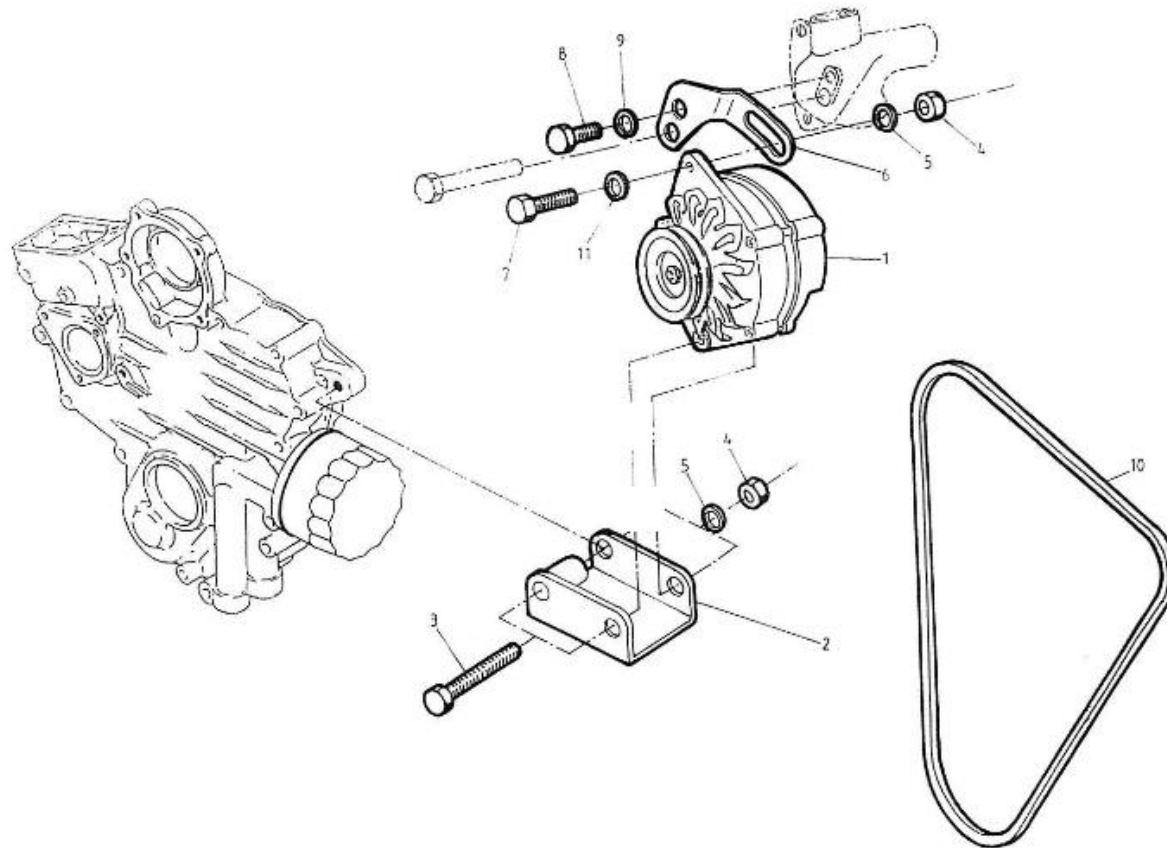

Brand: NanniDiesel

Model: Moteur 2.40HE

Version: New version

Subassembly: Alternator 35 AMP

N.	Item	Description	Qty	Notes
1	970300565	ALTERNATOR,14V-35A MOTOROLA	1	
2	970307020	SUPPORT	1	
3	970300261	BOLT,HEX M 8X 80	2	
4	970027322	NUT,M 8	3	
5	970119138	WASHER,SPRING D 8	3	
6	970307025	TIGHTNER	1	
7	970119148	BOLT, HEX M 8X 30	1	
8	970439910	BOLT,HEX M 6X 16	1	
9	970119149	WASHER, SPRING D 6	1	
10	970307133	V-BELT	1	
11	970027323	WASHER,PLAIN D 8	1	

V. 27/03/2006

Pag. 32/42