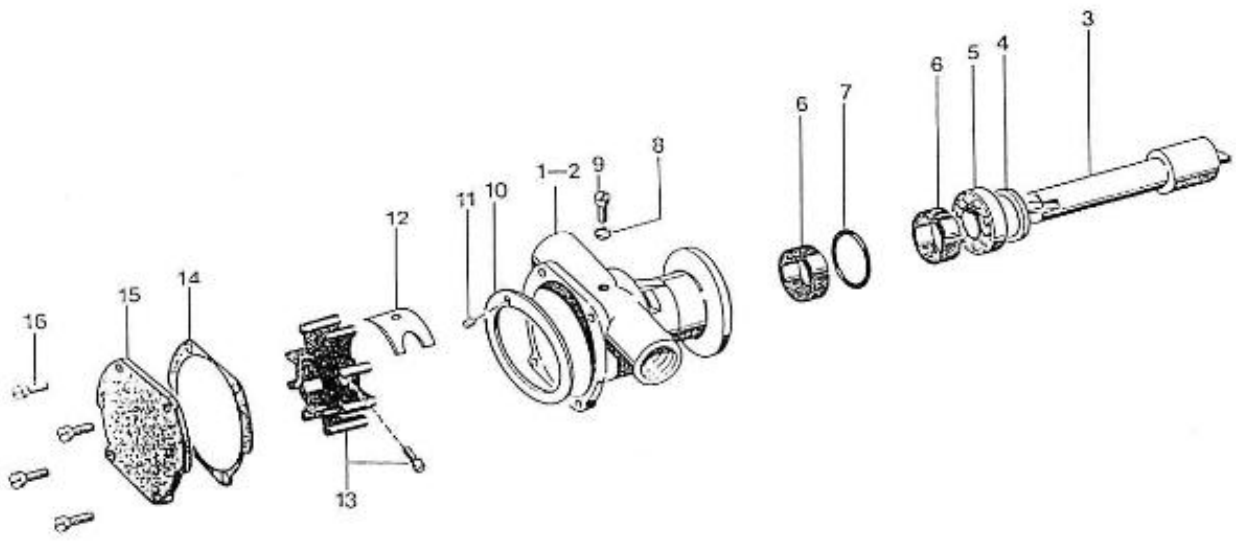

Brand: NanniDiesel	N.	Item	Description	Qty	Notes
Model: Moteur 2.40HE	1	970300495	PUMP,WATER F35-B9	1	
Version: New version	2	970303726	HOUSING,WATER PUMP F35B-9 3521	1	
Subassembly: Sea water pump	3	970303690	SHAFT,WATER PUMP F4B-9	1	
	4	970303693	RING,RETAINING WATER PUMP F4B-	1	
	5	970303692	BEARING,CASE WATER PUMP F4B-9	2	
	6	970434031	RING,SEAL OIL W/PUMP F35B-9	2	
	7	970303694	O-RING,WATER PUMP	1	
	8	970303688	+++ PLUS DIFFUSE ++++++++ RONDELLE PPE EAU	0	
	9	970303687	SCREW,CAM WATER PUMP	1	
	10	970303720	PLATE,WEAR W/PUMP F35B-9	1	
	11	970303675	PIN,WATER PUMP F5B-9000	1	
	12	970303683	CAM,WATER PUMP F35B-9 1/1	1	
	13	970034014	IMPELLER,WATER PUMP F35 B D 12	1	
	14	970034028	GASKET,F35B	1	
	15	970303684	COVER,WATER PUMP F35B-9	1	
	16	970303686	SCREW,COVER W/PUMP F35B-9	4	

V. 27/03/2006

Pag. 26/42