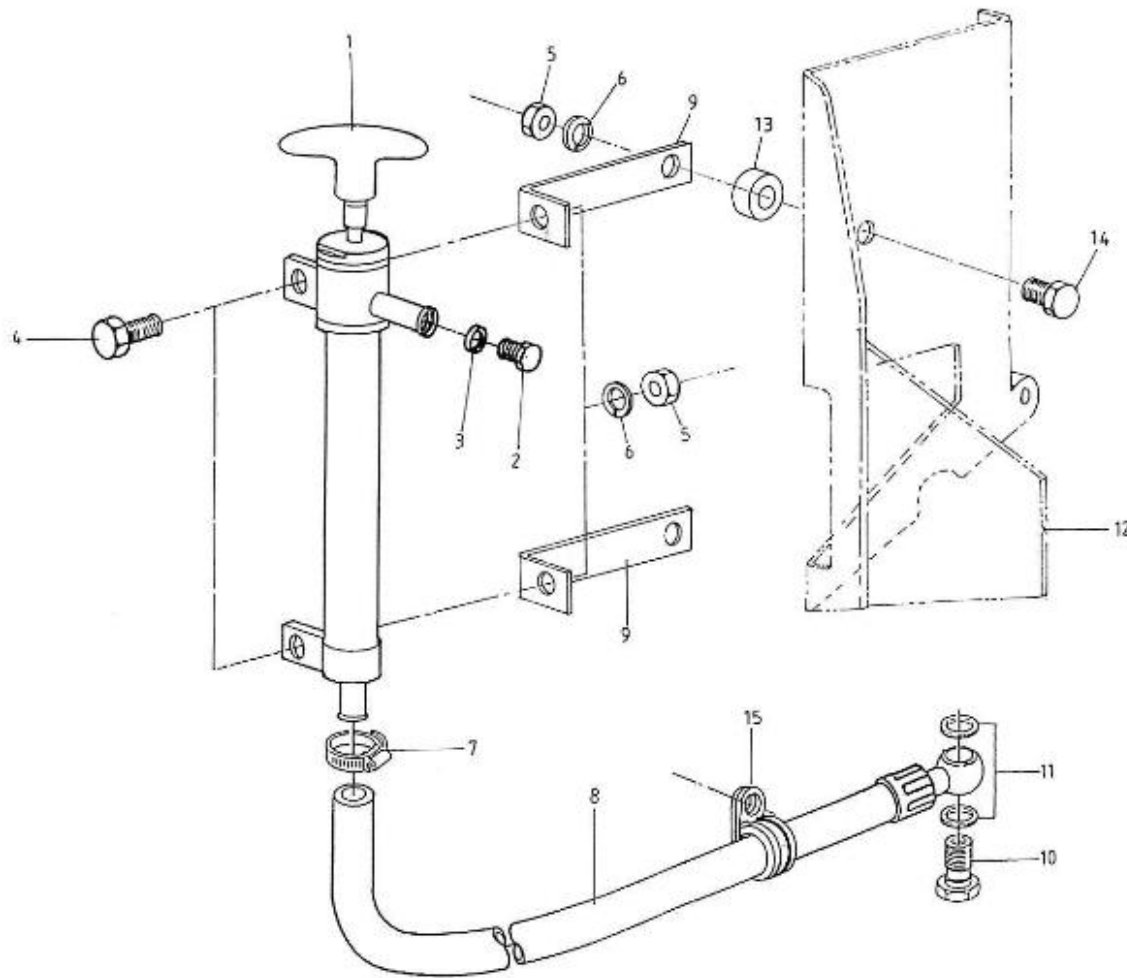

V. 27/03/2006

Pag. 28/42

Brand: NanniDiesel

Model: Moteur 2.40HE

Version: New version

Subassembly: Oil extraction pump

N.	Item	Description	Qty	Notes
1	970439302	PUMP,OIL EXTRACTION	1	
2	970832061	BOLT	1	
3	970300288	GASKET,M8	1	
4	970439910	BOLT,HEX M 6X 16	2	
5	970635460	NUT,M 6	3	
6	970119149	WASHER, SPRING D 6	3	
7	970439306	CLAMP,HOSE 11-17	1	
8	970307140	HOSE	1	
9	970307019	SUPPORT,PIPE CLAMP	2	
10	970302482	BOLT,BANJO M12X1,25	1	
11	970300325	RING,SEAL D12	2	
12	970304165	SUPPORT	1	
13	970300375	SPACER	1	
14	970300275	BOLT,HEX M 6X 25	1	
15	970307264	CLAMP	1	