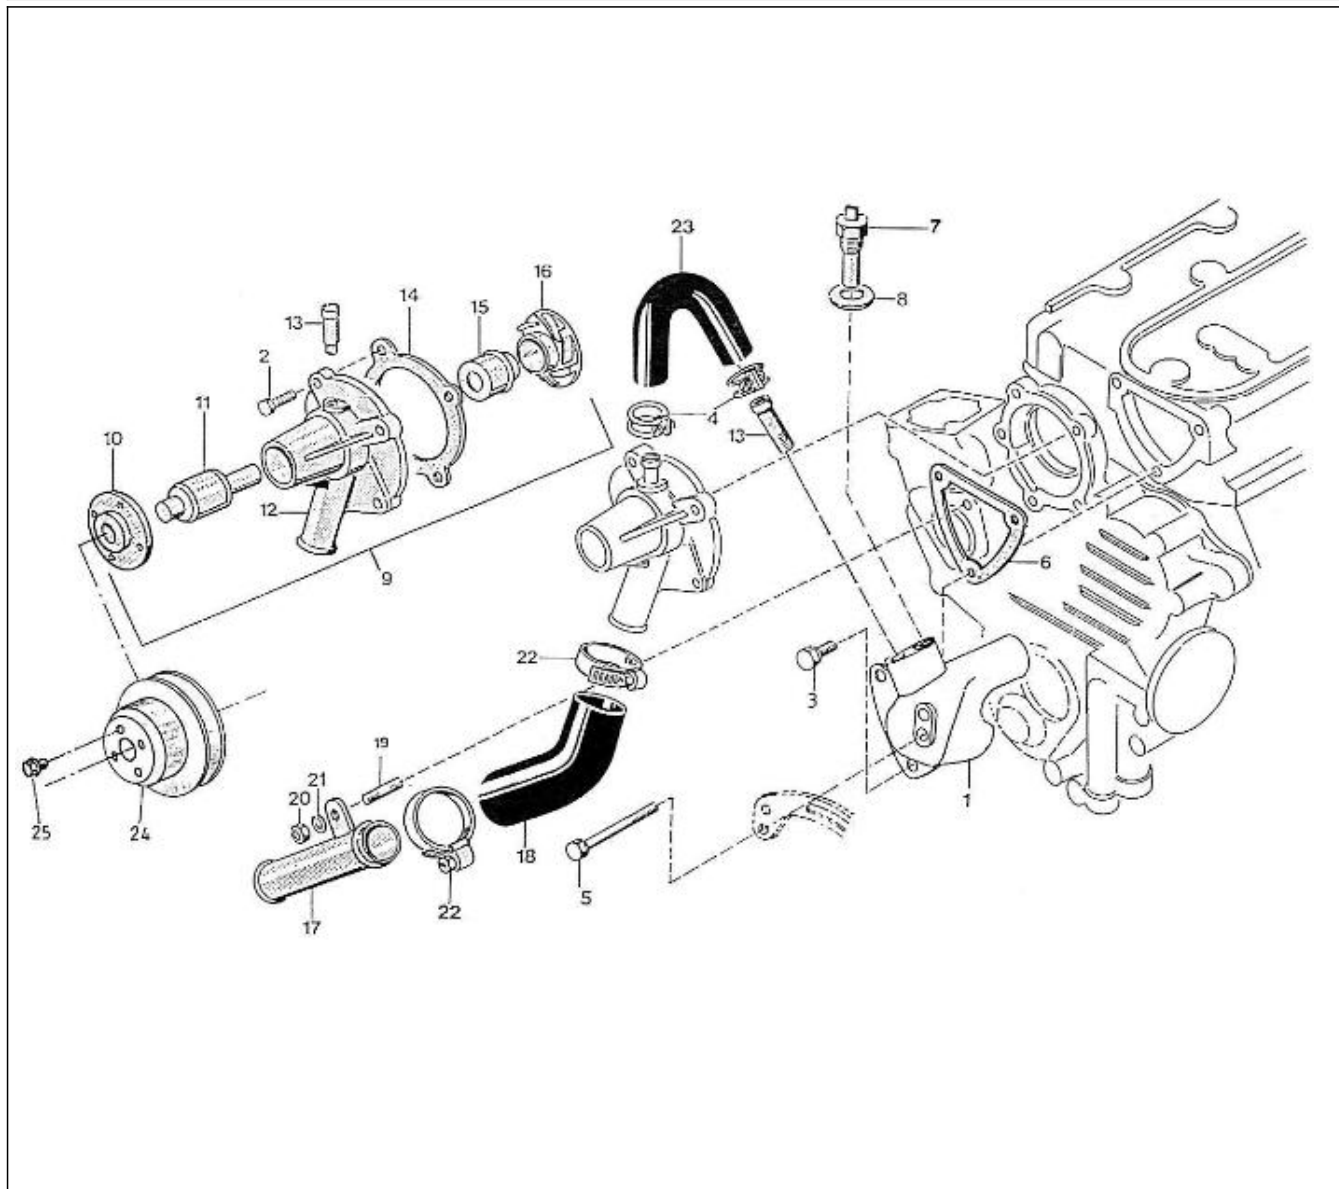

Brand: NanniDiesel

Model: Moteur 2.40HE

Version: New version

Subassembly: Fresh water pump

N.	Item	Description	Qty	Notes
1	970144320	FLANGE,WATER INTAKE 2. 40HE	1	
2	970491537	BOLT,M 6X 25	4	
3	970639902	BOLT,SOCK M 6X 16	2	
4	970439306	CLAMP,HOSE 11-17	2	
5	970144311	BOLT	1	
6	970300299	GASKET,FLANGE	1	
7	970851607	TEMPERATURE SWITCH	1	
8	970300306	GASKET,RING D14	1	
9	970144301	PUMP,F/WATER CPL.2. 40HE	1	
10	970159645	FLANGE,WATER PUMP HE	1	
11	970144302	BEARING,F.WATER PUMP 2.40	1	
13	970154003	PIPE,WATER RETURN	2	
14	970144303	GASKET,WATER PUMP 2. 40	1	
15	970144304	SEAL,ASSY	1	
16	970144305	IMPELLER,F/WATER PUMP 2.40HE	1	
17	970144306	PIPE,WATER PUMP 2.40	1	
18	970144307	HOSE,ELBOW WATER PUMP 2.40	1	
19	970144308	STUD	1	
20	970151133	NUT,M 6	1	
21	970119149	WASHER, SPRING D 6	1	
22	970434506	CLAMP,HOSE 13-20	2	
23	970144310	HOSE,WATER RETURN 2.40	1	
24	970144312	PULLEY	1	
25	970141015	BOLT, M6X10	4	

V. 27/03/2006

Pag. 20/42