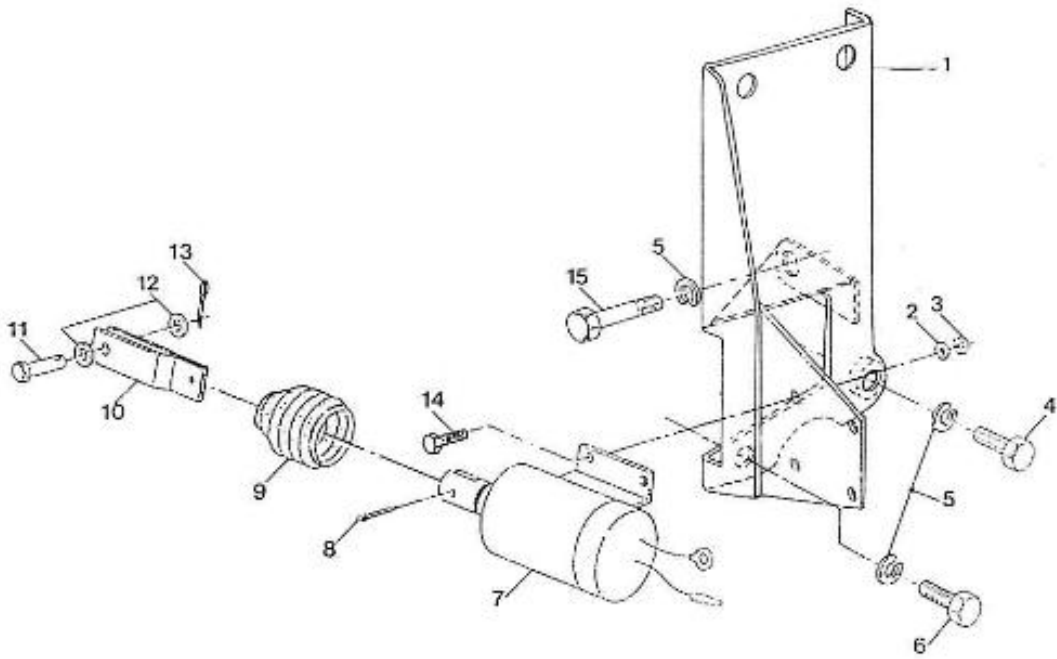

Brand: NanniDiesel
Model: Moteur 2.40HE
Version: New version
Subassembly: Electric stop

N.	Item	Description	Qty	Notes
1	970304165	SUPPORT	1	
2	970301883	+++ PLUS DIFFUSE ++++++ RONDELLE D3	4	
3	970301882	+++ PLUS DIFFUSE ++++++ ECROU M 3	4	
4	970302213	BOLT,HEX M 6X 70	1	
5	970119149	WASHER, SPRING D 6	3	
6	970497323	BOLT,HEX M 6X 80	1	
7	970301580	SOLENOID,12V 4.190	1	
8	970302265	PIN,COTTER 3,2X20	1	
9	970302157	BELLOWS,STOP SOLENOID	1	
10	970301579	LEVER,STOP 4.190	1	
11	970635253	PIN,ELEC STOP FORK	1	
12	970635459	WASHER,PLAIN D 6	2	
13	970635106	PIN,COTTER 2X20 SST	1	
14	970301881	+++ PLUS DIFFUSE ++++++ VIS M 3X12	4	
15	970024005	BOLT,SOCK M 6X 20	1	

V. 27/03/2006

Pag. 35/42