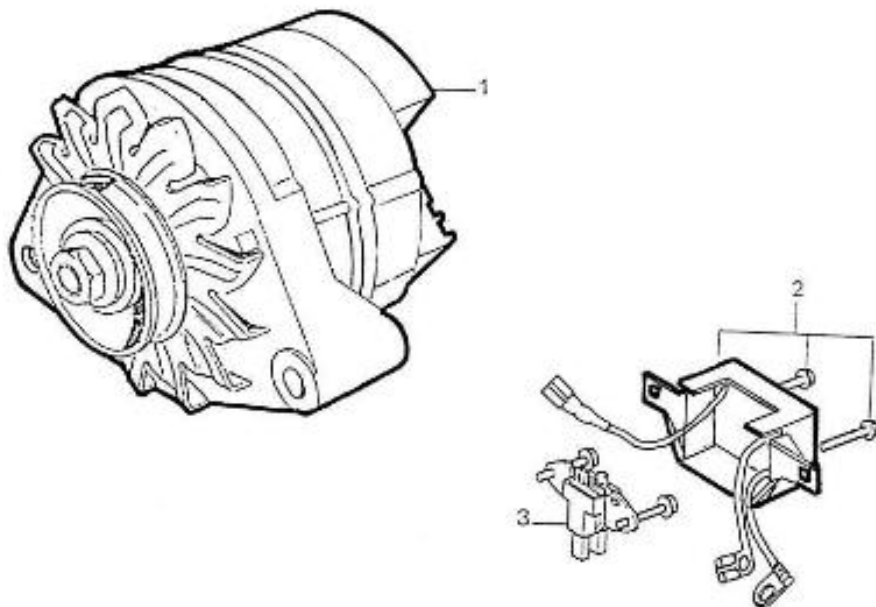

Brand: NanniDiesel	N.	Item	Description	Qty	Notes
Model: Moteur 2.40HE	1	970300565	ALTERNATOR,14V-35A MOTOROLA	1	
Version: New version	2	970301761	REGULATOR,ALTERNATOR 14V-35A	1	
Subassembly: Alternator spare part	3	970301700	HOLDER,CARBON BRUSH CPL.14V-35	1