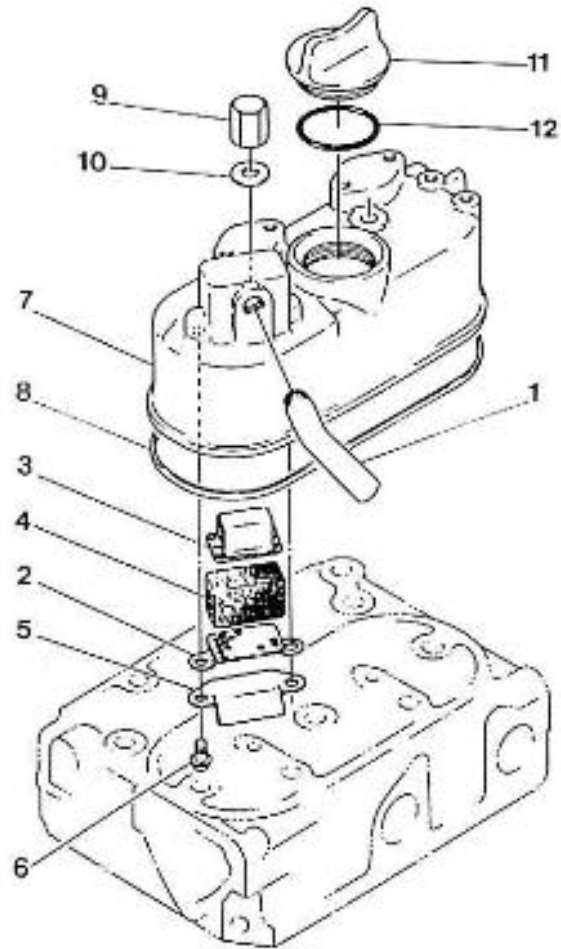

N.	Item	Description	Qty	Notes
1	970140101	CRANKCASE, CPL 2. 40	1	
2	970140102	CAP, FEEZE	3	
3	970140103	CAP, FREEZE	3	
4	970140104	CAP, FREEZE	2	
5	970490107	PLUG, SOCK	4	
6	970490108	PLUG, SOCK	3	
7	970490109	PLUG, SOCK	1	
8	970490104	CAP, FREEZE	1	
9	970140109	PIN, CYLINDRICAL	2	
10	970490111	PIN, CYLINDRICAL	2	
11	970490112	PIN, PIPE	1	
12	970490113	PIN, PIPE	2	
13	970140113	PLUG, SOCK	1	
14	970490116	O-RING	2	
15	970307178	TAP	1	
16	970143114	PUMP, OIL CPL.	1	
17	970143115	GASKET, OIL PUMP	1	
18	970143116	BOLT	3	
19	970143117	GEAR, OIL PUMP DRIVE 2. 40	1	
20	970143118	KEY, FEATHER	1	
21	970493119	NUT, M10	1	
22	970493120	WASHER, CLAW D10	1	
23	970851700	SWITCH, OIL	1	
24	970140108	PIN, PIPE	2	
25	970140115	LINER, CYLINDER 2.40	2	
26	970140140	DIPSTIK, OIL LEVEL 2.40 HE	1	
27	970307267	ELBOW	1	

V. 27/03/2006

Pag. 4/42

Brand: NanniDiesel

Model: Moteur 2.40HE

Version: New version

Subassembly: Cylinder head cover

N.	Item	Description	Qty	Notes
1	970140308	PIPE, BREATHER	1	
2	970140303	PLATE, BREATHER ELEMENT N01	1	
3	970140302	HOUSING, BREATHER ELEMENT	1	
4	970302769	FILTER,BREATHER ELEMENT	1	
5	970140306	SHIELD, OIL BREATHER	1	
6	970490307	SCREW,M 5X 10	2	
7	970140501	COVER, CYLINDER HEAD 2.40	1	
8	970140502	GASKET, COVER CYL.HEAD 2.40	1	
9	970140504	NUT, CAP M8	2	
10	970150403	RING,SEAL	2	
11	970490510	CAP,FILLING OIL	1	
12	970490511	O-RING	1	

V. 27/03/2006

Pag. 5/42

Brand: NanniDiesel  
 Model: Moteur 2.40HE  
 Version: New version  
 Subassembly: Cylinder head

N.	Item	Description	Qty	Notes
1	970140901	HOOK, ENGINE 2.40	2	
2	970140919	BOLT, M8X14	2	
3	970140905	HEAD, CYLINDER CPL 2.40	1	
4	970140904	CAP, FREEZE	1	
5	970490107	PLUG, SOCK	1	
6	970140922	GUIDE, VALVE INTAKE 2.40HE	2	
7	970140923	GUIDE, VALVE EXHAUST 2.40	2	
8	970140908	PLUG, CYL.HEAD 2.40	1	
9	970140913	STUD, CYL.HEAD 2.40	2	
10	970140912	BOLT, CYL.HEAD 2.40	8	
11	970140914	NUT, CYLINDER HEAD 2.40	2	
12	970140916	GASKET, CYL.HEAD 2.40	1	