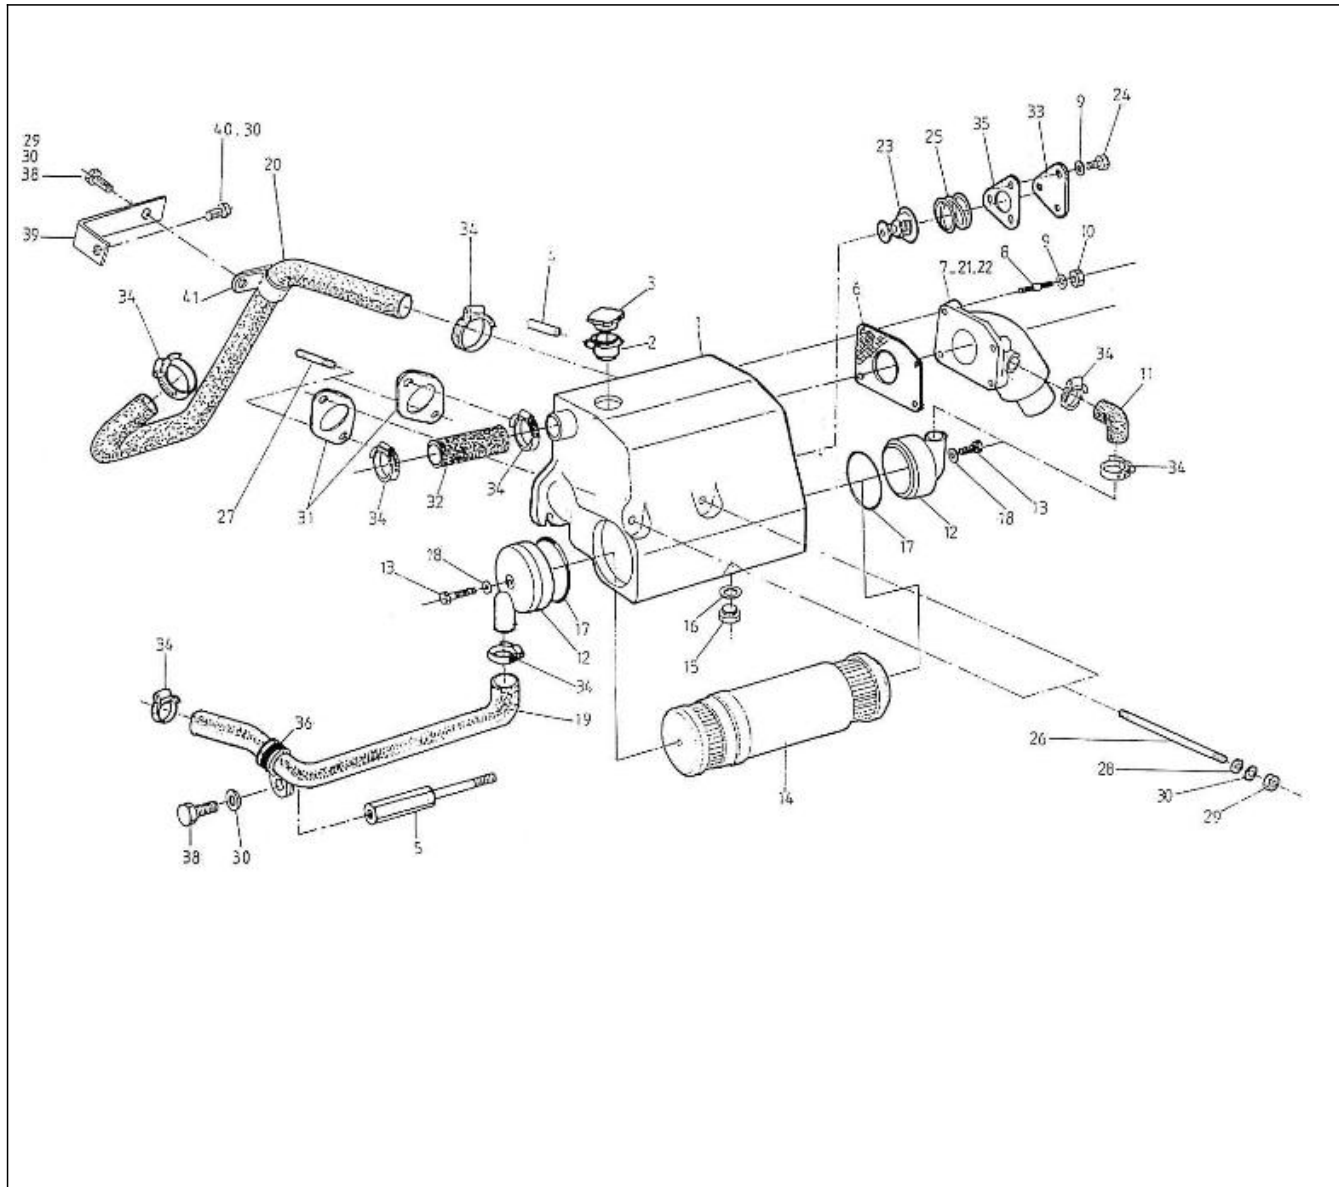

Brand: NanniDiesel

Model: Moteur 2.40HE

Version: New version

Subassembly: Heat exchanger exh. Manifold

N.	Item	Description	Qty	Notes
29	970635460	NUT,M 6	6	
29	970635460	NUT,M 6	5	
30	970119149	WASHER, SPRING D 6	7	
30	970119149	WASHER, SPRING D 6	7	
31	970144512	GASKET,EXHAUST MANIFOLD 2. 40	2	
31	970144512	GASKET,EXHAUST MANIFOLD 2. 40	2	
32	970300065	HOSE,D25 L= 75	1	
32	970300065	HOSE,D25 L= 75	1	
33	970307023	COVER	1	
33	970307023	COVER	1	
34	970604526	CLAMP,HOSE 22-32	8	
34	970604526	CLAMP,HOSE 22-32	8	
35	970307152	GASKET	1	
35	970307152	GASKET	1	
36	970304071	CLAMP	1	
36	970302232	CLAMP,PIPE D22	1	
37	970307263	SUPPORT	1	
38	970439910	BOLT,HEX M 6X 16	2	
38	970439910	BOLT,HEX M 6X 16	2	
39	970307019	SUPPORT,PIPE CLAMP	1	
39	970307019	SUPPORT,PIPE CLAMP	1	
40	970609601	BOLT,HEX M 6X 12	1	
40	970609601	BOLT,HEX M 6X 12	1	
41	970304072	CLAMP	0	
41	970304072	CLAMP	1	

V. 27/03/2006

Pag. 22/42