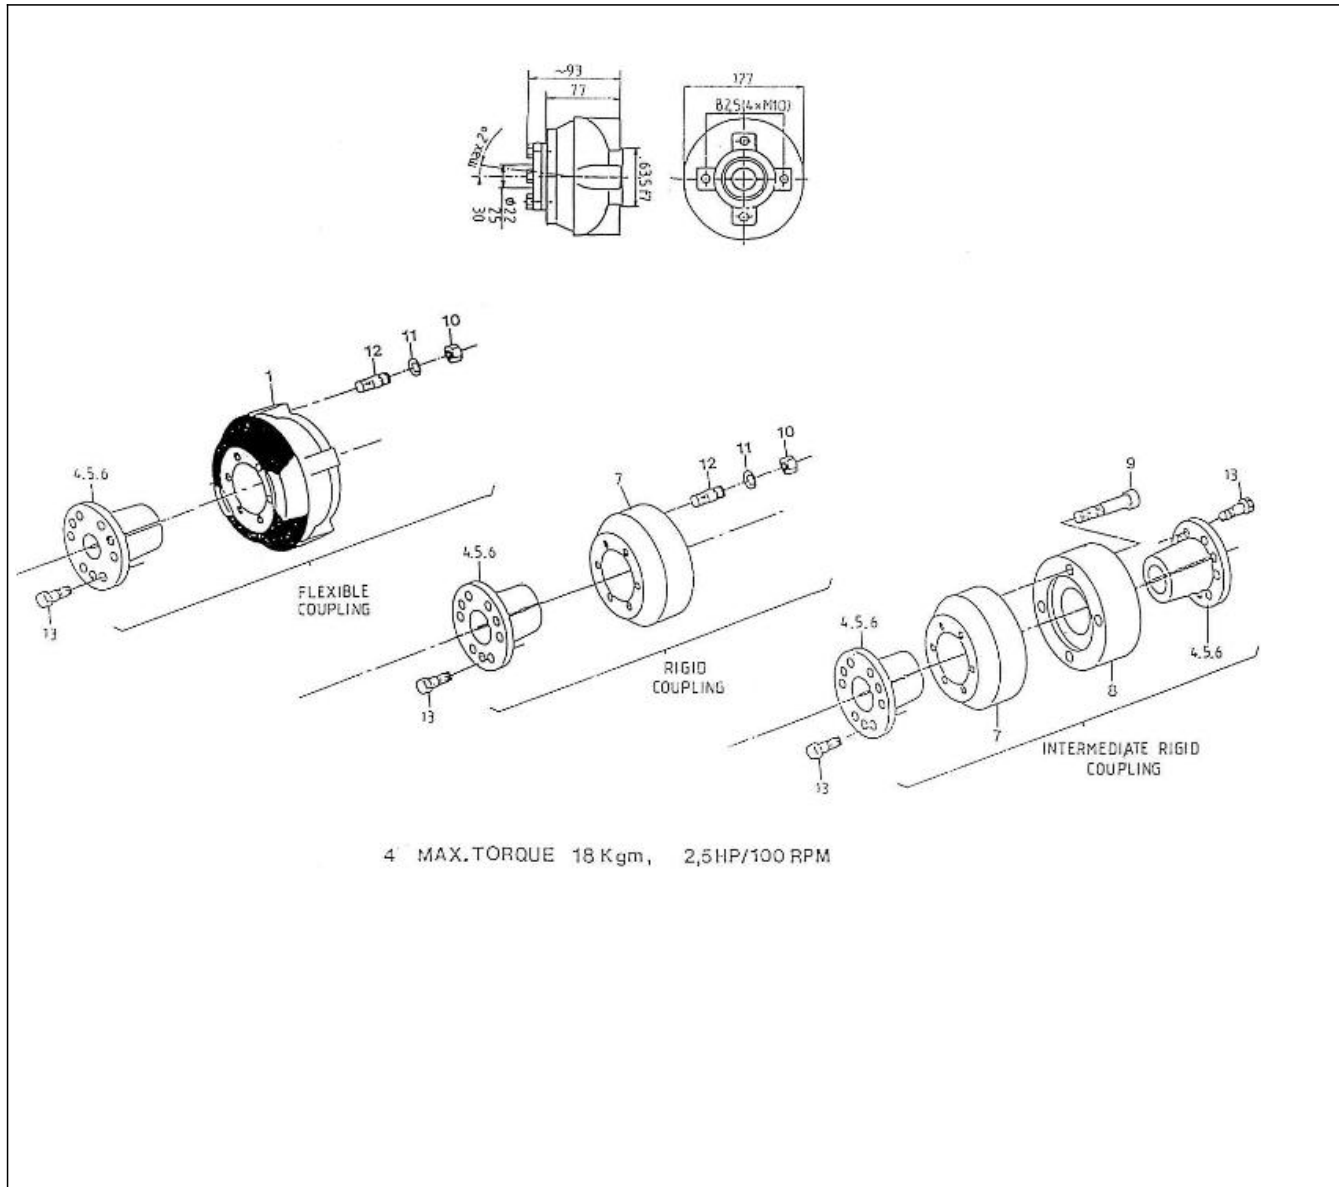

Brand: NanniDiesel

Model: Moteur 2.40HE

Version: New version

Subassembly: Shaft coupling

N.	Item	Description	Qty	Notes
1	970300733	FLEXIBLE COUPLING 4 P	1	
4	970301226	"CONE,CLAMPING 4"" 22"	1	
5	970301104	"CONE,CLAMPING 4"" 25"	1	
6	970301105	"CONE,CLAMPING 4"" 30"	1	
7	970301222	COUPLING	1	
8	970301221	COUPLING	1	
9	970609157	BOLT,SOCK M10X 55	4	
10	970119143	NUT, M10	4	
11	970119136	WASHER,SPRING D10	4	
12	970621020	STUD,M10X 22	4	
13	970409603	BOLT,HEX M 8X 25	6	
14	970301450	CONE,CLAMPING	1	
15	970301451	CONE,CLAMPING	1	
16	970301452	CONE,CLAMPING	1	

V. 27/03/2006

Pag. 42/42