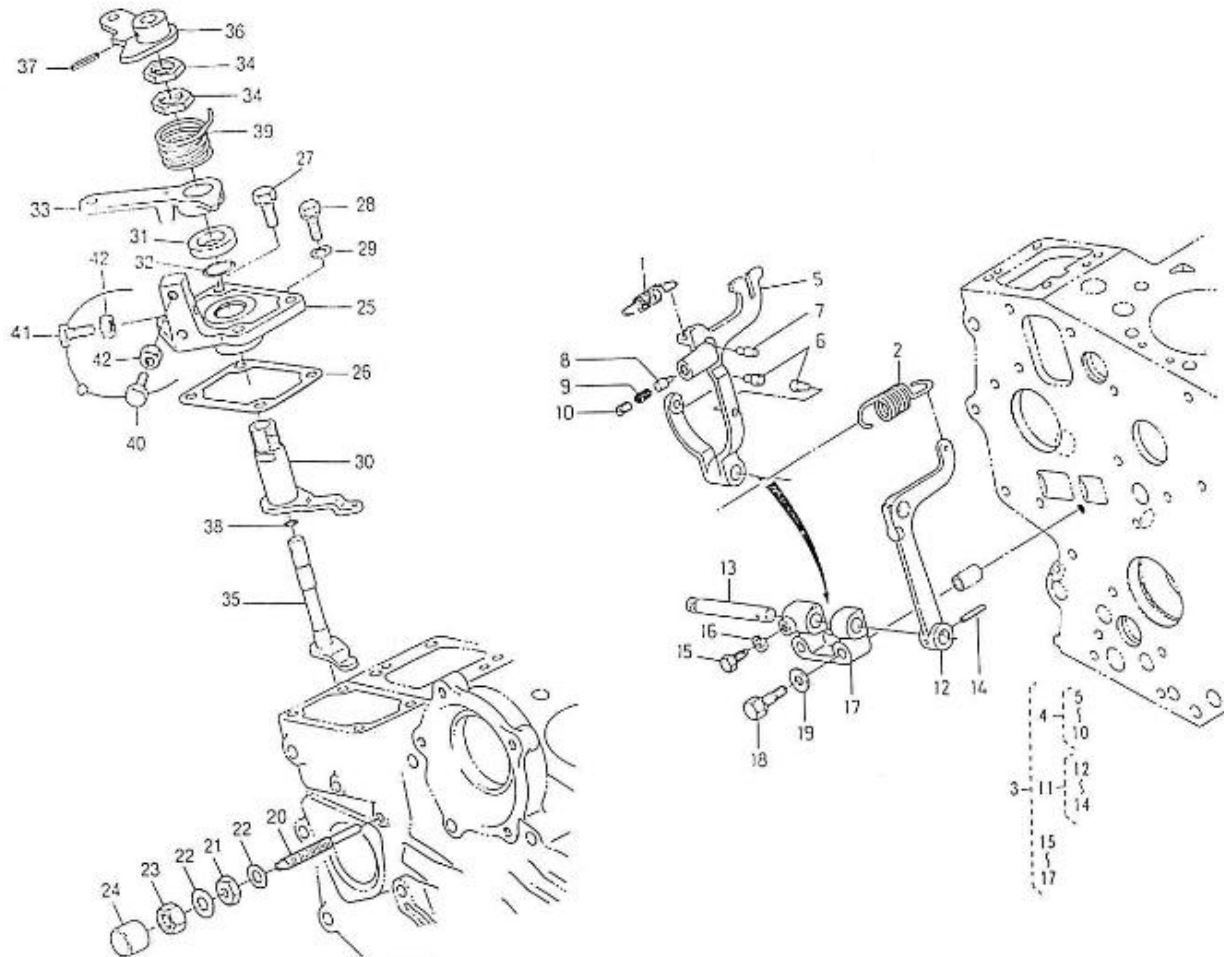

V. 27/03/2006

Pag. 8/42

Brand: NanniDiesel

Model: Moteur 2.40HE

Version: New version

Subassembly: Speed control

N.	Item	Description	Qty	Notes
1	970141314	SPRING, START GOVERNOR	1	
2	970141313	SPRING, GOVERNOR N01 2.40	1	
3	970141316	LEVER, GOVERNOR 2.40 CPL	1	
4	970141317	LEVER, GOVERNOR FORK 1 CPL 2.4	1	
11	970141318	LEVER, GOVERNOR FORK 2 CPL 2.4	1	
12	970141318	LEVER, GOVERNOR FORK 2 CPL 2.4	1	
13	970141319	SHAFT, GOVERNOR	1	
14	970141320	PIN, LEVER GOVERNOR	1	
15	970491322	BOLT	1	
16	970141322	WASHER, SPRING D 5	1	
17	970141321	SUPPORT, GOVERNOR 2.40	1	
18	970141325	BOLT, M6X35	2	
19	970141326	WASHER, PLAIN D6	2	
20	970140401	SCREW, REGULATOR	1	
21	970140402	NUT	1	
22	970150403	RING,SEAL	2	
23	970140404	NUT	1	
24	970150405	CAP,NUT	1	
25	970141312	COVER, SPEED CONTROL 2.40	1	
26	970141311	GASKET, SPEED CONTROL 2.40	1	
27	970490119	BOLT,M 6X 18	2	
28	970490143	BOLT,M 6X 18	2	
29	970150403	RING,SEAL	2	
30	970141309	LEVER, GOVERNOR 2.40	1	
31	970141324	COLLAR, GOVERNOR 2.40	1	
32	970141307	O-RING, GOVERNOR	1	
33	970141306	LEVER, GOVERNOR	1	
34	970141310	NUT	2	
35	970141305	LEVER, SHAFT 2.40	1	
36	970141304	LEVER, STOP 2.40	1	
37	970141320	PIN, LEVER GOVERNOR	1	
38	970141303	O-RING, GOVERNOR	1	
39	970141302	SPRING	1	
40	970141301	BOLT, STOPPER ADJ.	2	
41	970141327	BOLT	1	
42	970151133	NUT,M 6	3	