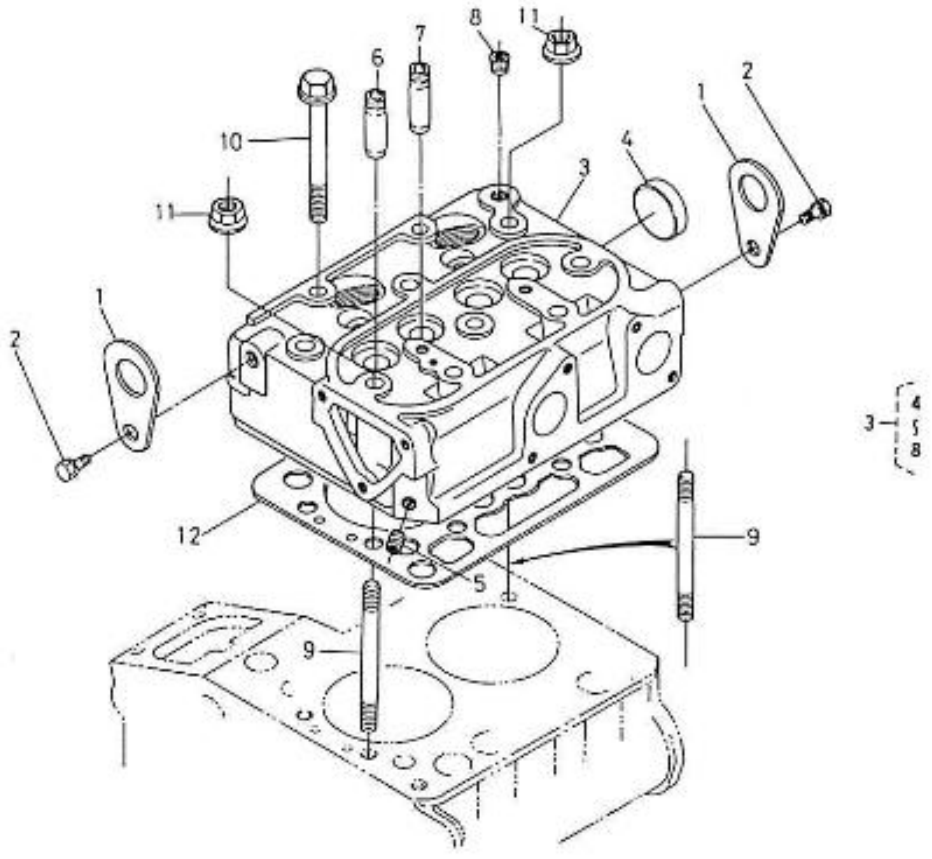

V. 27/03/2006

Pag. 3/42

Brand: NanniDiesel

Model: Moteur 2.40HE

Version: New version

Subassembly: Oil pan Oil pump

N.	Item	Description	Qty	Notes
1	970140121	OIL PAN	1	
2	970140110	GASKET, OIL PAN 2.40	1	
2	970300325	RING,SEAL D12	2	
3	970140123	BOLT ,M 6X12	14	
5	970302482	BOLT,BANJO M12X1,25	1	
6	970143126	FILTER,OIL PAN 2. 40HE	1	
7	970153129	O-RING,OIL FILTER 2.60 4.110	1	
8	970140919	BOLT, M8X14	1	
9	970307140	HOSE	1	

V. 27/03/2006

Pag. 4/42

Brand: NanniDiesel

Model: Moteur 2.40HE

Version: New version

Subassembly: Cylinder head cover

N.	Item	Description	Qty	Notes
1	970140308	PIPE, BREATHER	1	
2	970140303	PLATE, BREATHER ELEMENT N01	1	
3	970140302	HOUSING, BREATHER ELEMENT	1	
4	970302769	FILTER,BREATHER ELEMENT	1	
5	970140306	SHIELD, OIL BREATHER	1	
6	970490307	SCREW,M 5X 10	2	
7	970140501	COVER, CYLINDER HEAD 2.40	1	
8	970140502	GASKET, COVER CYL.HEAD 2.40	1	
9	970140504	NUT, CAP M8	2	
10	970150403	RING,SEAL	2	
11	970490510	CAP,FILLING OIL	1	
12	970490511	O-RING	1	

V. 27/03/2006

Pag. 5/42

Brand: NanniDiesel  
 Model: Moteur 2.40HE  
 Version: New version  
 Subassembly: Cylinder head

N.	Item	Description	Qty	Notes
1	970140901	HOOK, ENGINE 2.40	2	
2	970140919	BOLT, M8X14	2	
3	970140905	HEAD, CYLINDER CPL 2.40	1	
4	970140904	CAP, FREEZE	1	
5	970490107	PLUG, SOCK	1	
6	970140922	GUIDE, VALVE INTAKE 2.40HE	2	
7	970140923	GUIDE, VALVE EXHAUST 2.40	2	
8	970140908	PLUG, CYL.HEAD 2.40	1	
9	970140913	STUD, CYL.HEAD 2.40	2	
10	970140912	BOLT, CYL.HEAD 2.40	8	
11	970140914	NUT, CYLINDER HEAD 2.40	2	
12	970140916	GASKET, CYL.HEAD 2.40	1	