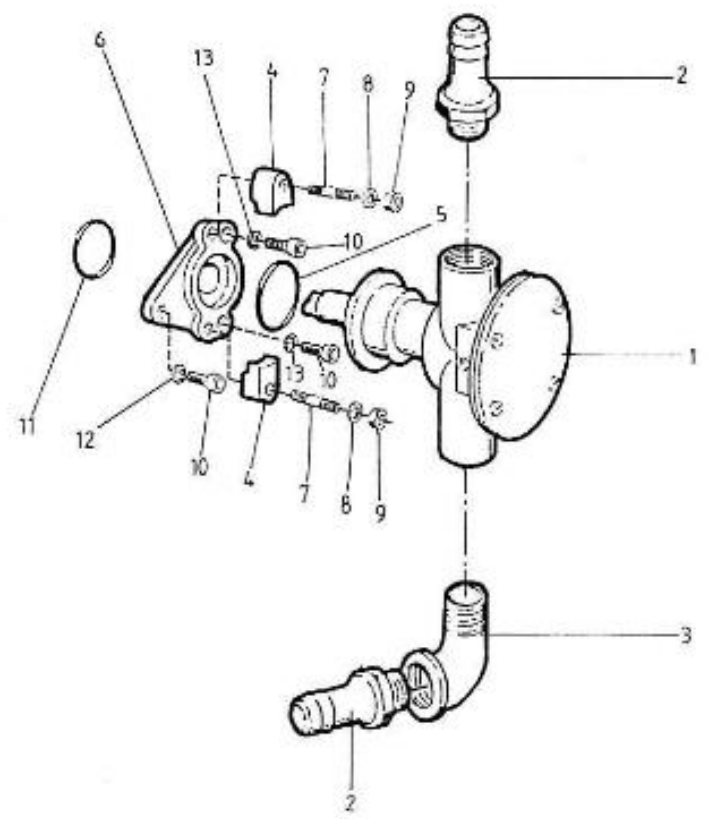

Brand: NanniDiesel
Model: Moteur 2.40HE
Version: New version
Subassembly: Sea water pump Assy

N.	Item	Description	Qty	Notes
1	970300495	PUMP,WATER F35-B9	1	
2	970434051	SOCKET,HOSE 3/8	2	
3	970434055	"ELBOW,M-F 3/8""G"	1	
4	970491004	RETAINER,VALVE SPRING	2	
5	970494025	O-RING	1	
6	970300053	FLANGE,WATER PUMP 2. 40HE	1	
7	970300057	STUD,M 8X 20	2	
8	970119138	WASHER,SPRING D 8	2	
9	970027322	NUT,M 8	2	
10	970604615	BOLT,SOCK M 6X 20	3	
11	970154025	O-RING,28,17X3,53	1	
12	970609602	WASHER,CORRUGATED D 6	3	

V. 27/03/2006

Pag. 24/42