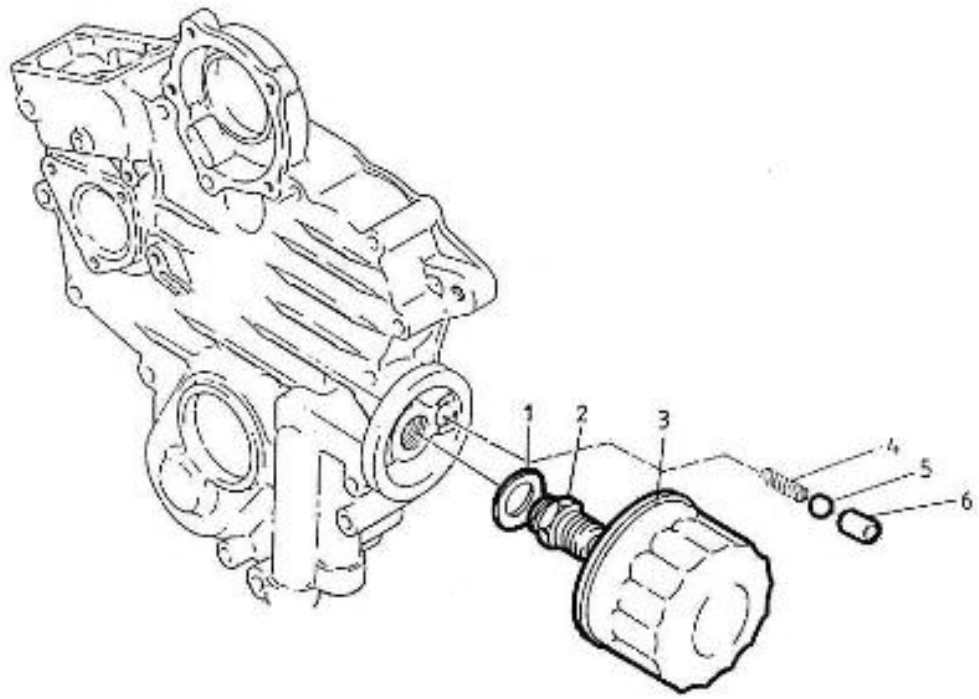

Brand: NanniDiesel	N.	Item	Description	Qty	Notes
Model: Moteur 2.40HE	1	970140211	WASHER, PLAIN	1	
Version: New version	2	970493157	NIPPLE,OIL FILTER	1	
Subassembly: Oil filter Assy	3	970493150	FILTER,OIL	1	
	4	970140216	SPRING	1	
	5	970140218	BEARING, BALL	1	
	6	970140217	SEAT	1	

V. 27/03/2006

Pag. 18/42