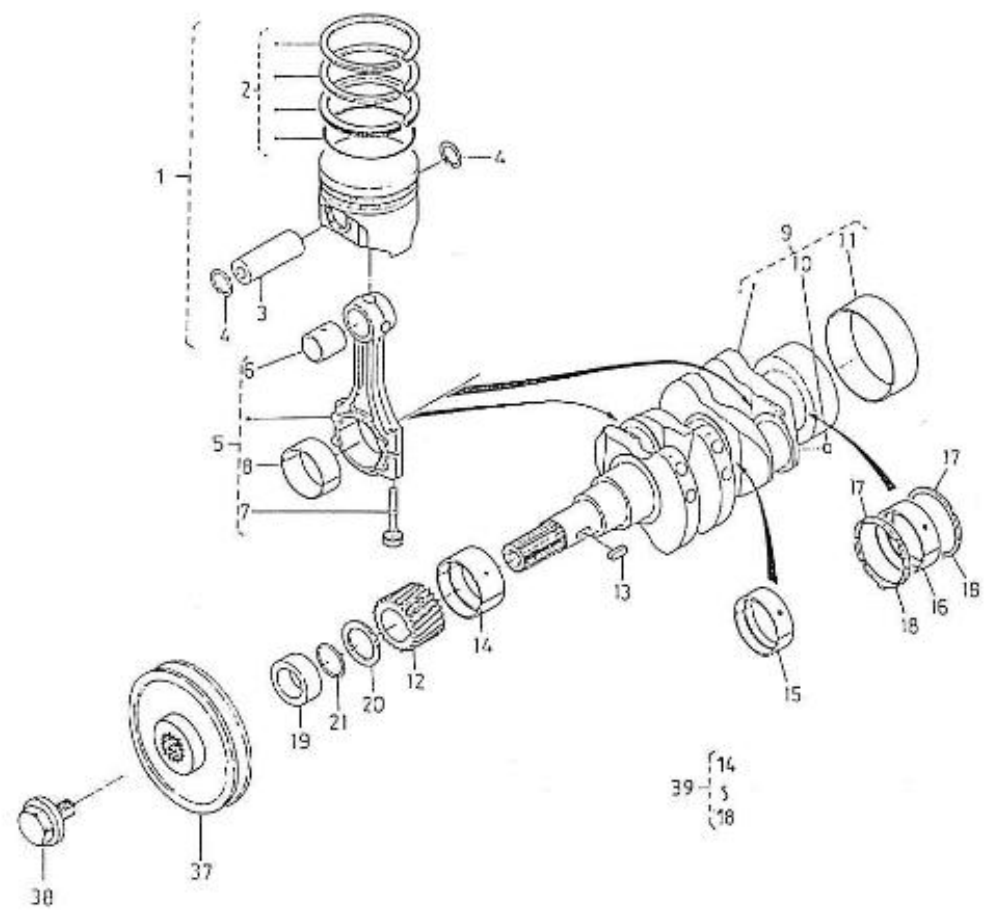

N.	Item	Description	Qty	Notes
1	970307517	PISTON COMPLET 2.40 HE N.M.	2	
2	970141501	SET, PISTON RING STD 2.40	2	
3	970141503	PIN, PISTON	2	
4	970141504	CIR-CLIP, PISTON PIN 2.40	4	
5	970141505	ROD, CONNECTING CPL 2.40	2	
6	970141511	BUSH, PISTON PIN STD.	2	
7	970141513	BOLT, CONN.ROD 2.40	4	
8	970141514	METAL, CONN.ROD STD.	4	
9	970141515	CRANKSHAFT, CPL 2.40	1	
10	970490909	PLUG,PIN CRANKSHAFT	2	
11	970151513	SLEEVE,CRANKSHAFT	1	
12	970141520	GEAR, CRANKSHAFT 2.40	1	
13	970491106	KEY,FEATHER	1	
14	970141525	METAL, CRANKSHAFT 1 STD 2.40	1	
15	970141526	METAL, CRANKSHAFT 3 STD 2.40	2	
16	970491526	METAL,CRANKSHAFT 2 STD	2	
17	970491527	METAL,SIDE 1 STD	2	
18	970491528	METAL,SIDE 2 STD	2	
19	970141523	COLLAR, CRANKSHAFT 2.40	1	
20	970141522	RING, CRANKSHAFT 2.40	1	
21	970141524	O-RING,CRANKSHAFT 2.40	1	
22	970141561	PISTON, +0.50 2.40HE	2	
23	970141502	SET, PISTON RING +0.50	2	
24	970141511	BUSH, PISTON PIN STD.	2	
25	970141545	METAL, CONN. ROD 0.02 2.40	4	
26	970141555	METAL, CONN. ROD 0.04 2.40	4	
27	970141546	METAL, CRANKSHAFT 1 0.02	1	
28	970141556	METAL, CRANKSHAFT 1 0.04	1	
29	970141547	METAL, CRANKSHAFT 3 0.02	2	
30	970141557	METAL, CRANKSHAFT 3 0.04	2	
31	970491547	METAL,CRANKSHAFT 2 0.20	2	
32	970491557	METAL,CRANKSHAFT 2 0.40	2	
33	970491548	METAL,SIDE 1 0.02	2	
34	970491558	METAL,SIDE 1 0.04	2	
35	970491549	METAL,SIDE 2 0.02	2	
36	970491559	METAL,SIDE 2 0.04	2	
37	970307266	PULLEY,FAN DRIVE	1	
38	970141517	BOLT, CRANKSHAFT PULLY	1	
39	970307518	JEU COUSSINETS (CPL) 2.40 HE N .M.	1	

V. 27/03/2006

Pag. 10/42