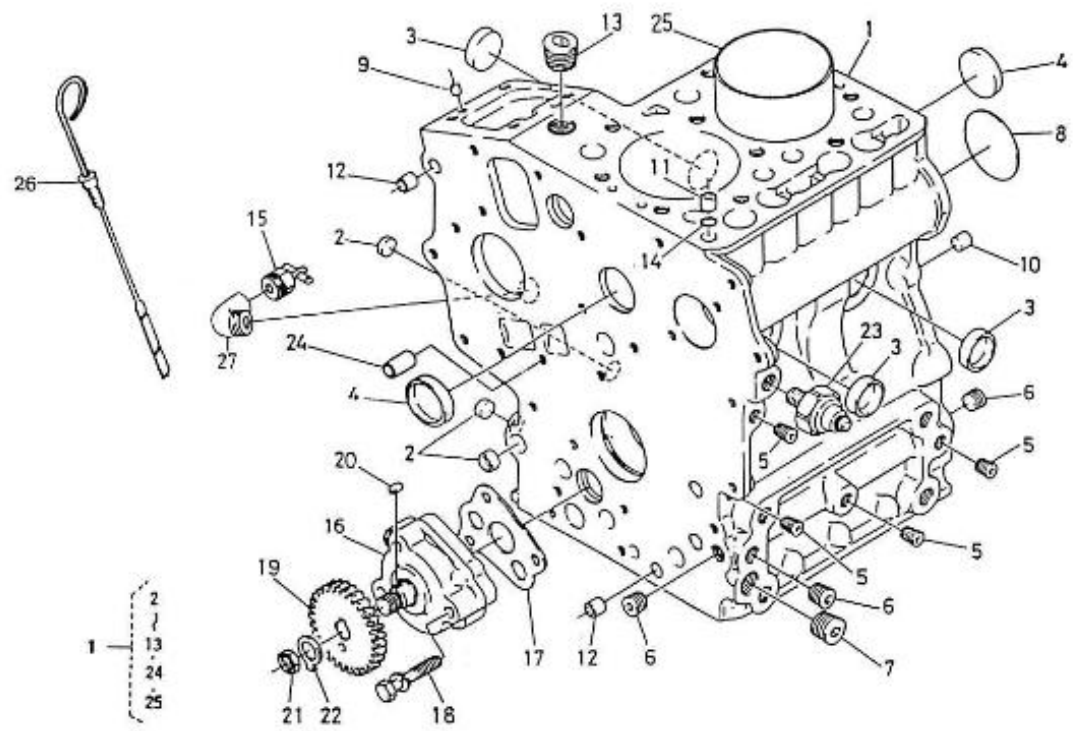

N.	Item	Description	Qty	Notes
1	970140101	CRANKCASE, CPL 2. 40	1	
2	970140102	CAP, FEEZE	3	
3	970140103	CAP, FREEZE	3	
4	970140104	CAP, FREEZE	2	
5	970490107	PLUG, SOCK	4	
6	970490108	PLUG, SOCK	3	
7	970490109	PLUG, SOCK	1	
8	970490104	CAP, FREEZE	1	
9	970140109	PIN, CYLINDRICAL	2	
10	970490111	PIN, CYLINDRICAL	2	
11	970490112	PIN, PIPE	1	
12	970490113	PIN, PIPE	2	
13	970140113	PLUG, SOCK	1	
14	970490116	O-RING	2	
15	970307178	TAP	1	
16	970143114	PUMP, OIL CPL.	1	
17	970143115	GASKET, OIL PUMP	1	
18	970143116	BOLT	3	
19	970143117	GEAR, OIL PUMP DRIVE 2. 40	1	
20	970143118	KEY, FEATHER	1	
21	970493119	NUT, M10	1	
22	970493120	WASHER, CLAW D10	1	
23	970851700	SWITCH, OIL	1	
24	970140108	PIN, PIPE	2	
25	970140115	LINER, CYLINDER 2.40	2	
26	970140140	DIPSTIK, OIL LEVEL 2.40 HE	1	
27	970307267	ELBOW	1	

V. 27/03/2006

Pag. 2/42

Brand: NanniDiesel
Model: Moteur 2.40HE
Version: New version
Subassembly: Timing case

N.	Item	Description	Qty	Notes
1	970140201	COVER, TIMING COVER 2.40	1	
2	970140202	PLUG, SOCK	2	
3	970140204	PIN, TIMING COVER 2.40	1	
4	970490203	O-RING	3	
5	970140205	GASKET, TIMING CASE 2.40	1	
6	970490119	BOLT,M 6X 18	1	
7	970300276	BOLT,HEX M 6X 50	10	
8	970140208	BOLT	3	
9	970490209	BOLT,M 6X 70	1	
10	970140210	BOLT	1	
11	970119149	WASHER, SPRING D 6	12	
12	970140213	SEAL, OIL	1	

V. 27/03/2006

Pag. 3/42

Brand: NanniDiesel

Model: Moteur 2.40HE

Version: New version

Subassembly: Oil pan Oil pump

N.	Item	Description	Qty	Notes
1	970140121	OIL PAN	1	
2	970140110	GASKET, OIL PAN 2.40	1	
2	970300325	RING,SEAL D12	2	
3	970140123	BOLT ,M 6X12	14	
5	970302482	BOLT,BANJO M12X1,25	1	
6	970143126	FILTER,OIL PAN 2. 40HE	1	
7	970153129	O-RING,OIL FILTER 2.60 4.110	1	
8	970140919	BOLT, M8X14	1	
9	970307140	HOSE	1	