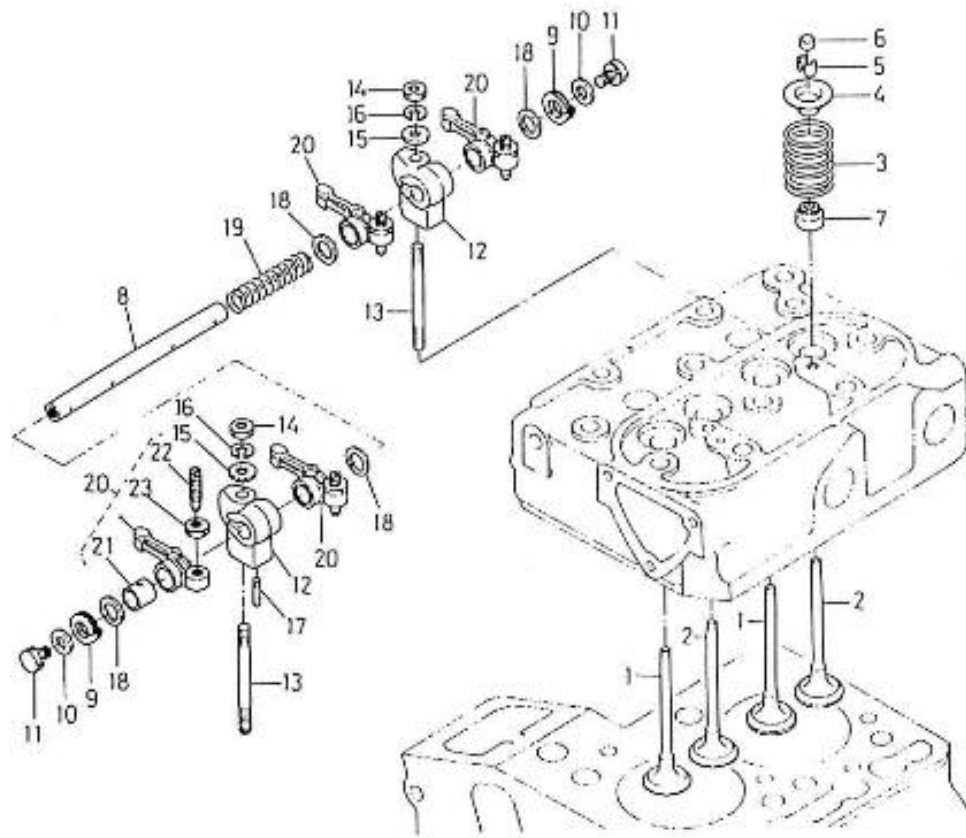

V. 27/03/2006

Pag. 6/42

Brand: NanniDiesel

Model: Moteur 2.40HE

Version: New version

Subassembly: Valves & Springs

N.	Item	Description	Qty	Notes
1	970141001	VALVE, INTAKE 2.40	2	
2	970141002	VALVE, EXHAUST 2.40	2	
3	970141003	SPRING, VALVE 2.40	4	
4	970141004	RETAINER, VALVE SPRING	4	
5	970141005	COLLAR, VALVE SPRING 2.40	8	
6	970141007	CAP, VALVE	4	
7	970141006	SEAL, VALVE STEM	4	
8	970141008	SHAFT, ROCKER ARM 2.40	1	
9	970141009	SPRING, ROCKER ARM 2.40	2	
10	970141013	WASHER, ROCKER ARM SHAFT 2.40	2	
11	970141015	BOLT, M6X10	2	
12	970141011	BRACKET, ROCKER ARM 2.40	2	
13	970141012	STUD, CYL.HEAD 2.40	2	
14	970151133	NUT, M 6	2	
15	970141326	WASHER, PLAIN D6	2	
16	970119149	WASHER, SPRING D 6	2	
17	970141010	SCREW, ADJ.ROCKER ARM 2.40	1	
18	970141016	WASHER, ROCKER ARM 2.40	4	
19	970141017	SPRING, ROCKER ARM 2.40	1	
20	970141019	ASSY, ROCKER ARM 2.40HE	4	
21	970141021	BUSH, ROCKER ARM	4	
22	970141022	SCREW, ADJ.ROCKER ARM	4	
23	970141023	NUT, ROCKER ARM 2.40	4	

V. 27/03/2006

Pag. 7/42

Brand: NanniDiesel

Model: Moteur 2.40HE

Version: New version

Subassembly: Camshaft

N.	Item	Description	Qty	Notes
1	970141101	TAPPET, CAMSHAFT 2.40	4	
2	970141102	ROD, PUSH 2.40	4	
3	970141103	CAMSHAFT, CPL 2.40	1	
4	970141104	+++ PLUS DIFFUSE ++++++ BOUCHON	0	
5	970141105	GEAR, CAMSHAFT 2.40	1	
6	970141106	KEY, FEATHER CAMSHAFT 2.40-4.1	1	
7	970141107	STOPPER, CAMSHAFT	1	
8	970140123	BOLT ,M 6X12	2	
9	970141111	GEAR, IDLE CPL	1	
10	970141112	BUSH, IDLE GEAR	2	
11	970141113	COLLAR, IDLE GEAR N01	1	
12	970141114	COLLAR, IDLE GEAR N02	1	
13	970141115	CIR-CLIP, EXTERNAL	1	
14	970141116	SHAFT, IDLE GEAR 2.40	1	
15	970490508	BOLT,M 6X 14	3	
16	970307613	ASSY APPARATUS	1	
17	970151126	SCREW,ADJUSTING IDLE CPL.	1	
18	970141127	SPRING	1	
19	970491129	NUT	1	
20	970141130	NUT, IDLE ASSEM.	1	
21	970491131	WASHER,SEAL	2	
22	970141132	CAP, BOLT COVER	1	
23	970302685	KIT,IDLE GEAR 2.40HE	1	