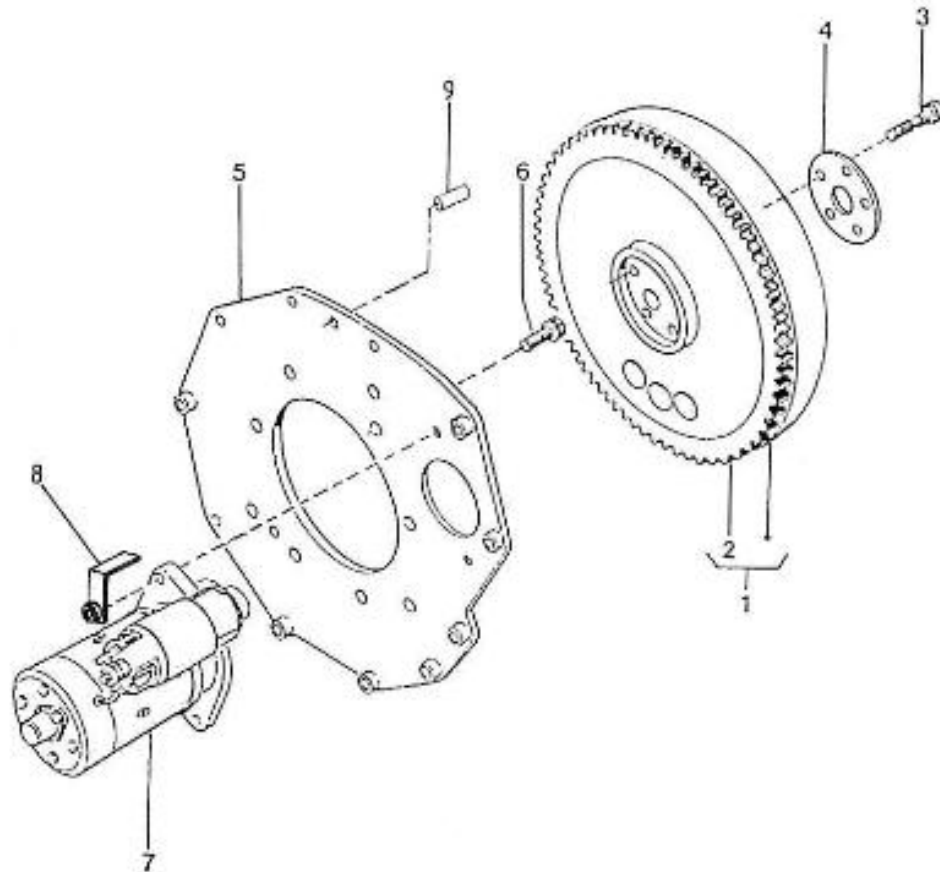

V. 27/03/2006

Pag. 11/42

Brand: NanniDiesel

Model: Moteur 2.40HE

Version: New version

Subassembly: Flywheel

N.	Item	Description	Qty	Notes
1	970307013	COMP.FLYWHEEL	1	
2	970141703	GEAR, FLYWHEEL 2.40	1	
3	970307575	BOLT, FLYWHEEL	5	
4	970141706	WASHER, FLYWHEEL	1	
5	970141707	PLATE, REAR END 2.40	1	
6	970490919	BOLT, M 8 X 16	10	
7	970147303	STARTER, MOTOR 12V 0,7KW 1P	1	
8	970302639	SUPP. MOUNTING STARTER MOTOR S5	1	
9	970490111	PIN, CYLINDRICAL	1	