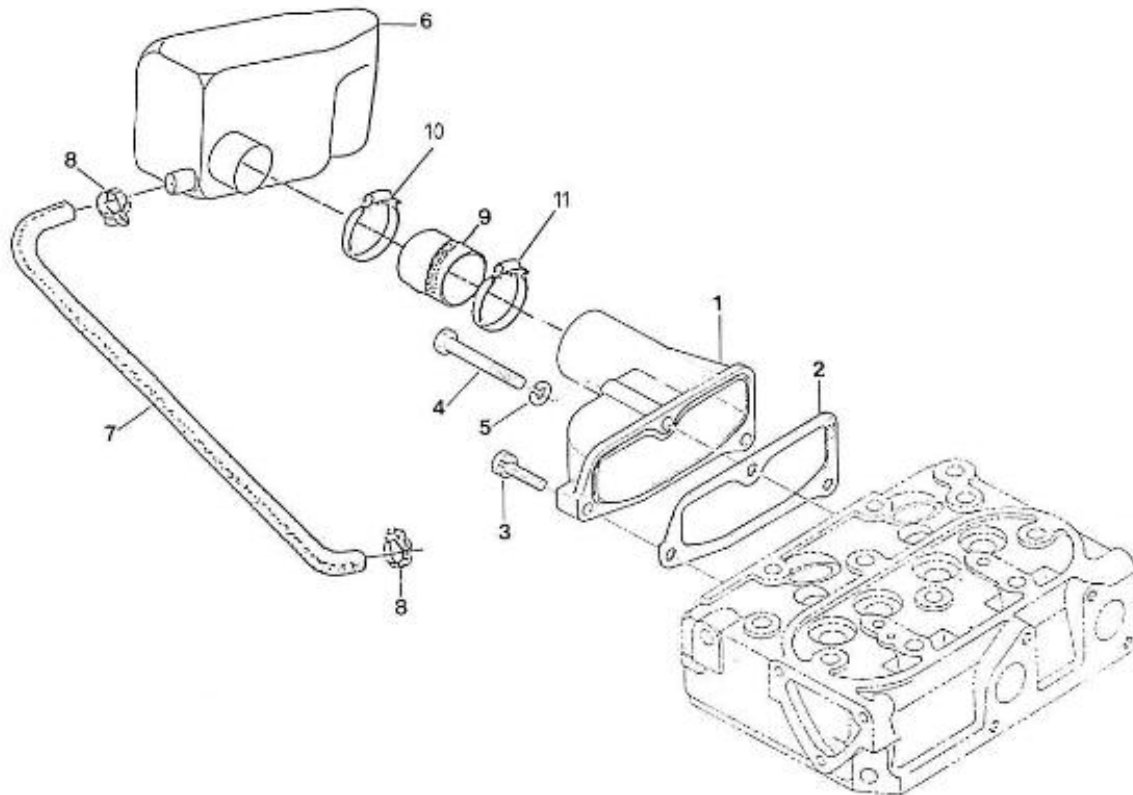

V. 27/03/2006

Pag. 27/42

Brand: NanniDiesel

Model: Moteur 2.40HE

Version: New version

Subassembly: Intake manifold

N.	Item	Description	Qty	Notes
1	970145101	MANIFOLD,INTAKE	0	
2	970145102	GASKET,INTAKE MANIFOLD 2. 40	1	
3	970490119	BOLT,M 6X 18	2	
4	970515105	BOLT,M 6X 45	1	
5	970119149	WASHER, SPRING D 6	1	
6	970301330	FILTER,AIR HE	1	
7	970302573	HOSE,CARTER DEAIR 2.40HE	1	
8	970439306	CLAMP,HOSE 11-17	2	
9	970301611	HOSE,AIR FILTER 2. 40-2.60/HE	1	
10	970634621	CLAMP,HOSE 44-56	1	
11	970604533	CLAMP,HOSE 32-44	1	