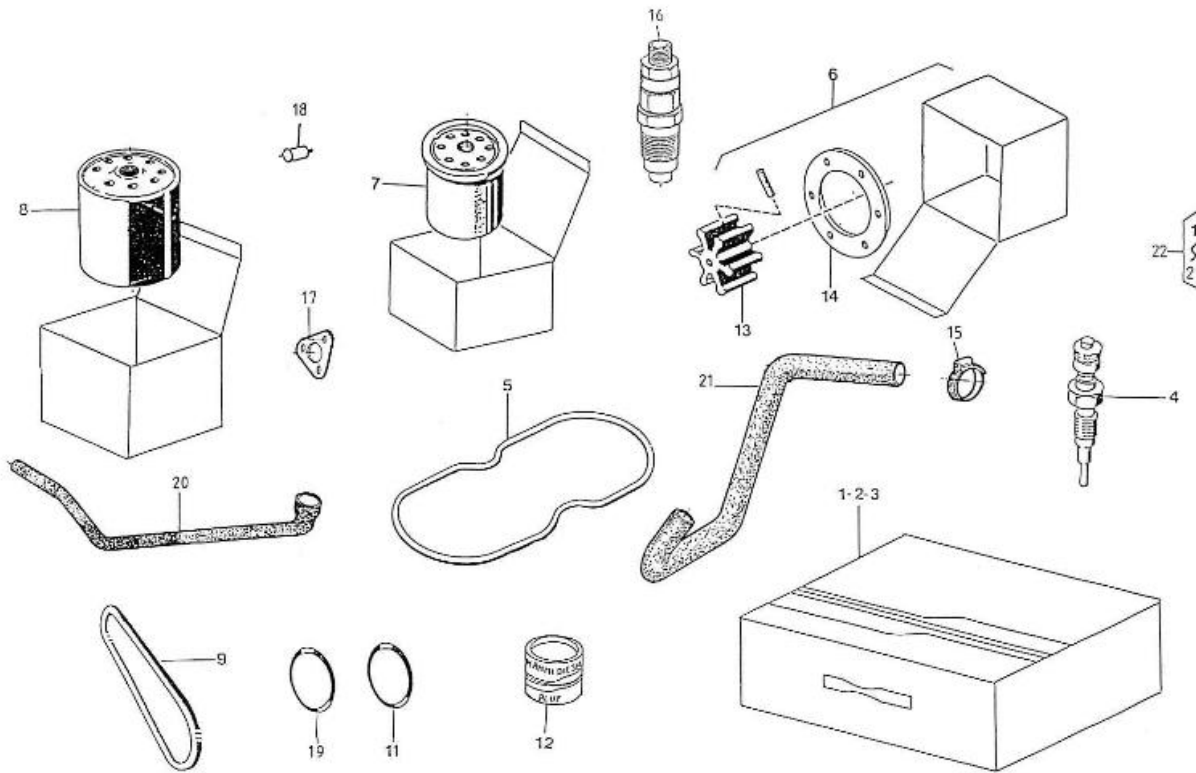

V. 27/03/2006

Pag. 40/42

Brand: NanniDiesel

Model: Moteur 2.40HE

Version: New version

Subassembly: Spare parts kit

N.	Item	Description	Qty	Notes
1	970310008	CASE	1	
2	970301347	INSERT,CASE	1	
3	970301348	INSERT,CASE BOTTOM	1	
4	970152116	GLOWPLUG,H-HE	1	
5	970140502	GASKET, COVER CYL.HEAD 2.40	1	
6	970034029	REPAIR KIT	1	
7	970493150	FILTER,OIL	1	
8	970622350	FILTER,FUEL	1	
9	970307133	V-BELT	1	
11	970494025	O-RING	2	
12	970301521	PAINT,NANNI BLUE 125CC	1	
13	970034014	IMPELLER,WATER PUMP F35 B D 12	1	
14	970034028	GASKET,F35B	1	
15	970604526	CLAMP,HOSE 22-32	4	
16	970307179	ASSY HOLDER,NOZZLE	1	
17	970307152	GASKET	1	
18	970856011	BULB 12V-2W	1	
19	970307177	O-RING	2	
20	970307134	HOSE	1	
21	970307138	HOSE	1	
22	970307516	+++ PLUS DIFFUSE ++++++ LOT 1ERE URGENCE 2.40HE NM	1	