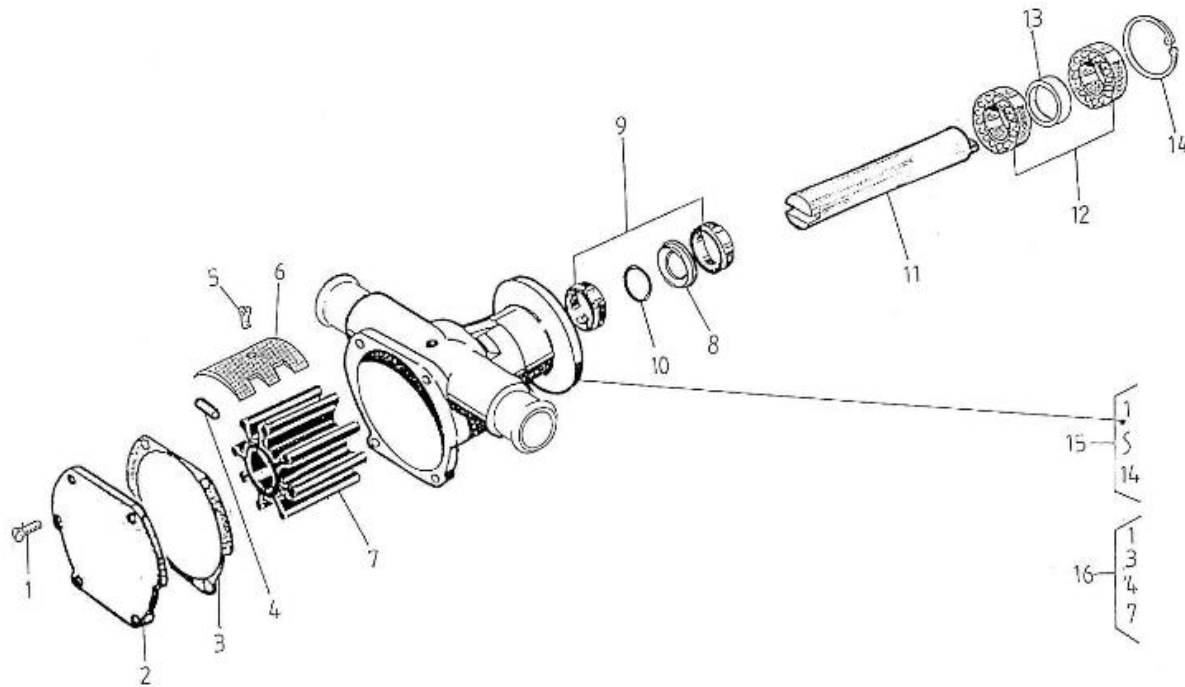

Brand: NanniDiesel

Model: Moteur 2.40HE

Version: New version

Subassembly: Sea water pump Assy

N.	Item	Description	Qty	Notes
1	970303686	SCREW,COVER W/PUMP F35B-9	6	
2	970303691	COVER,WATER PUMP F4B-9	1	
3	970504028	GASKET,F4B-9	1	
4	970303687	SCREW,CAM WATER PUMP	1	
5	970303687	SCREW,CAM WATER PUMP	1	
6	970504034	CAM,WATER PUMP F4B-9	1	
7	970434013	IMPELLER,WATER PUMP F 4B D 12	1	
8	970307738	SPACER	1	
9	970434031	RING,SEAL OIL W/PUMP F35B-9	2	
10	970307744	O-RING	1	
11	970307734	PUMP SHAFT	1	
12	970303692	BEARING,CASE WATER PUMP F4B-9	2	
13	970307739	SPACER	1	
14	970303693	RING,RETAINING WATER PUMP F4B-	1	
15	970307808	PUMP,WATER	1	
16	970307749	REPAIR KIT	1	

V. 27/03/2006

Pag. 27/42