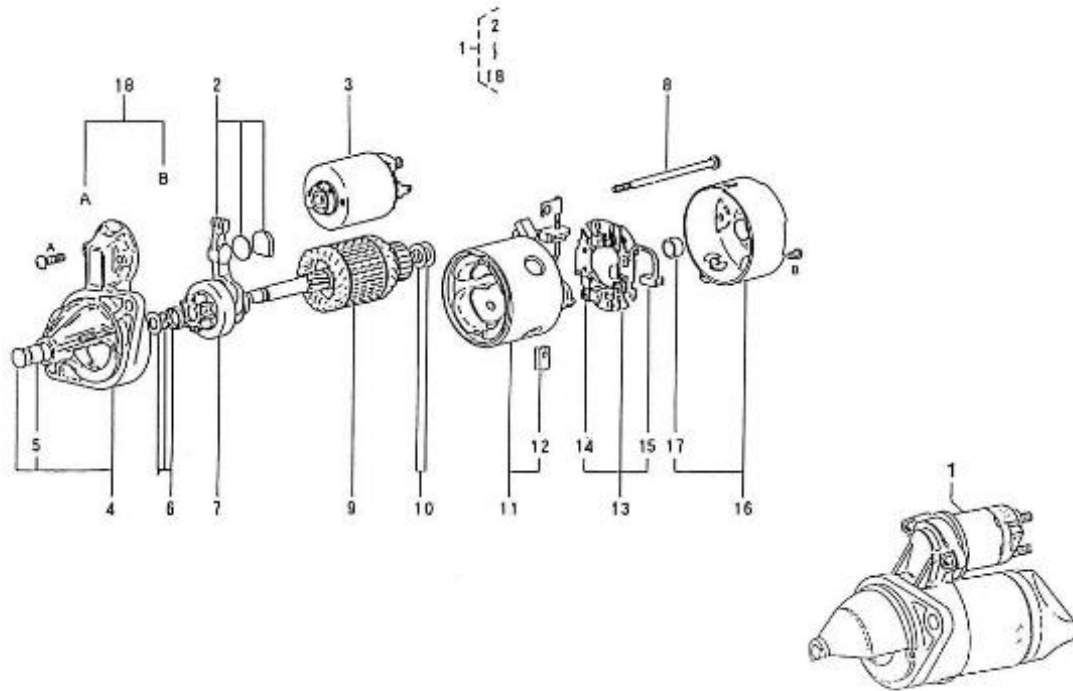

Brand: NanniDiesel

Model: Moteur 2.40HE

Version: New version

Subassembly: Starter motor

N.	Item	Description	Qty	Notes
1	970147303	STARTER,MOTOR 12V 0,7KW 1P	1	
2	970147329	FORK,STARTER 2.40	1	
3	970147306	RELAIS,STARTER MOTOR 2.45/2.50	1	
4	970147307	FRAME,DRIVE END-STARTER MOTOR	1	
5	970147308	BUSH	1	
6	970147309	STOPPER	1	
7	970147310	CLUTCH,STARTER MOTOR 2.40HE	1	
8	970147338	BOLT	2	
9	970147304	ARMATURE	1	
10	970147337	WASHER,ADJUSTING	1	
11	970147302	YOKE	1	
12	970147316	BRUSH	2	
13	970147317	HOLDER,BRUSH	1	
14	970147318	SPRING,BRUSH	3	
15	970147325	BRUSH,STARTER MOTOR 2.40	1	
16	970147312	FRAME,END	1	
17	970147315	BUSHING,STARTER MOTOR 2.40HE	1	
18	970147339	GASKET,CYL.HEAD NA	1	

V. 27/03/2006

Pag. 30/42