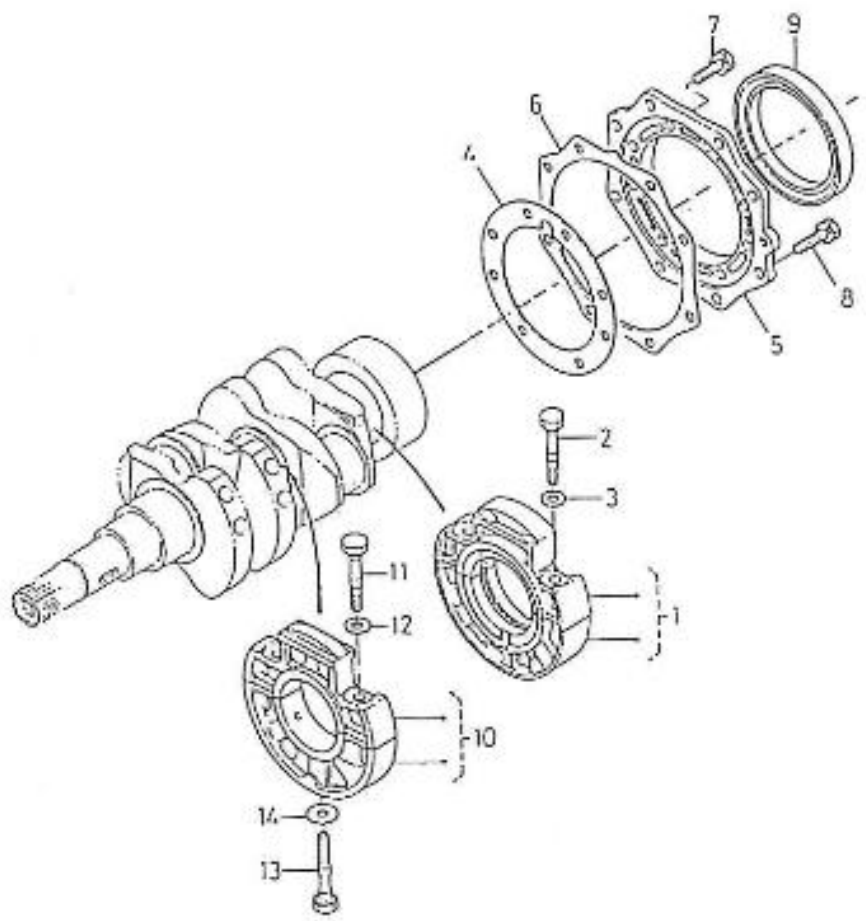

Brand: NanniDiesel
Model: Moteur 2.40HE
Version: New version
Subassembly: Crankshaft main bearing

N.	Item	Description	Qty	Notes
1	970141532	CASE, MAIN BEARING CPL 2.40	1	
2	970141533	BOLT, BEARING CASE	2	
3	970141534	WASHER, BEARING CASE	2	
4	970141506	GASKET, BEARING CASE 2.40	1	
5	970141535	COVER, BEARING CASE 2.40	1	
6	970141508	GASKET, BEARING CASE COVER 2.4	1	
7	970491536	BOLT, M 6X 20	8	
8	970141537	BOLT, M6X22	8	
9	970141529	SEAL, OIL	1	
10	970141538	CASE, MAIN BEARING 1 2.40	1	
11	970141533	BOLT, BEARING CASE	2	
12	970141534	WASHER, BEARING CASE	2	
13	970141539	BOLT, BEARING CASE N02	1	
14	970141540	WASHER, BEARING CASE N02	1	

V. 27/03/2006

Pag. 11/42