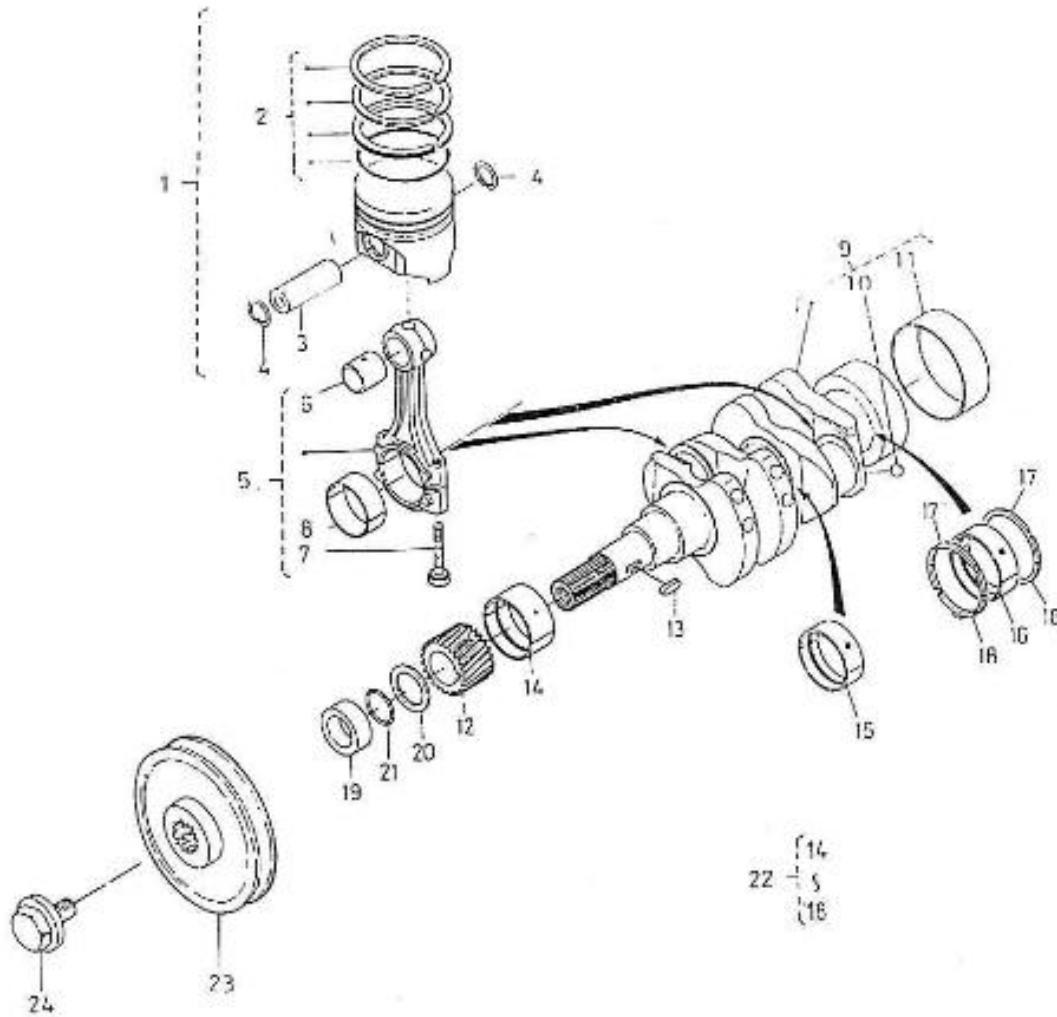

Brand: NanniDiesel

Model: Moteur 2.50HE

Version: Standard

Subassembly: Crankshaft pistons

N.	Item	Description	Qty	Notes
1	970307550	PISTON COMPLET 2.50HE	2	
1	970307554	PISTON 025	2	
2	970307555	SET,PISTON RING	2	
2	970307556	ASSY RING,PISTON 025	2	
3	970307557	PIN,PISTON	2	
4	970491504	CIR-CLIP	4	
5	970307558	ASSY ROD,CONNECTING	2	
6	970307559	BUSH,PISTON PIN	2	
7	970141513	BOLT, CONN.ROD 2.40	4	
8	970307560	METAL,CRANK PIN	2	
8	970307561	METAL,CRANK PIN 02	2	
8	970307562	METAL,CRANK PIN 04	2	
9	970307563	COMP,CRANK SHAFT	1	
10	970307564	BALL	2	
11	970151513	SLEEVE,CRANKSHAFT	1	
12	970141520	GEAR, CRANKSHAFT 2.40	1	
13	970491106	KEY,FEATHER	1	
14	970307566	COUSSINET VILEBREQUIN SERAIT R.P. 970141546	1	
14	970141525	METAL, CRANKSHAFT 1 STD 2.40	1	
14	970141556	METAL, CRANKSHAFT 1 0.04	1	
15	970491547	METAL,CRANKSHAFT 2 0.20	1	
15	970491557	METAL,CRANKSHAFT 2 0.40	1	
15	970307568	METAL,CRANK SHAFT	1	
16	970307571	METAL,CRANK SHAFT	1	
16	970307572	METAL,CRANK SHAFT	1	
16	970307573	METAL,CRANKSHAFT3 04	1	
17	970491527	METAL,SIDE 1 STD	2	
17	970491548	METAL,SIDE 1 0.02	2	
17	970491558	METAL,SIDE 1 0.04	2	
18	970491528	METAL,SIDE 2 STD	2	
18	970491549	METAL,SIDE 2 0.02	2	
18	970491559	METAL,SIDE 2 0.04	2	
19	970141523	COLLAR, CRANKSHAFT 2.40	1	
20	970141522	RING, CRANKSHAFT 2.40	1	
21	970141524	O-RING,CRANKSHAFT 2.40	1	
22	970307551	KIT COUSSINET 2.50HE	1	
23	970307266	PULLEY,FAN DRIVE	1	
24	970141517	BOLT, CRANKSHAFT PULLY	1	

V. 27/03/2006

Pag. 11/39