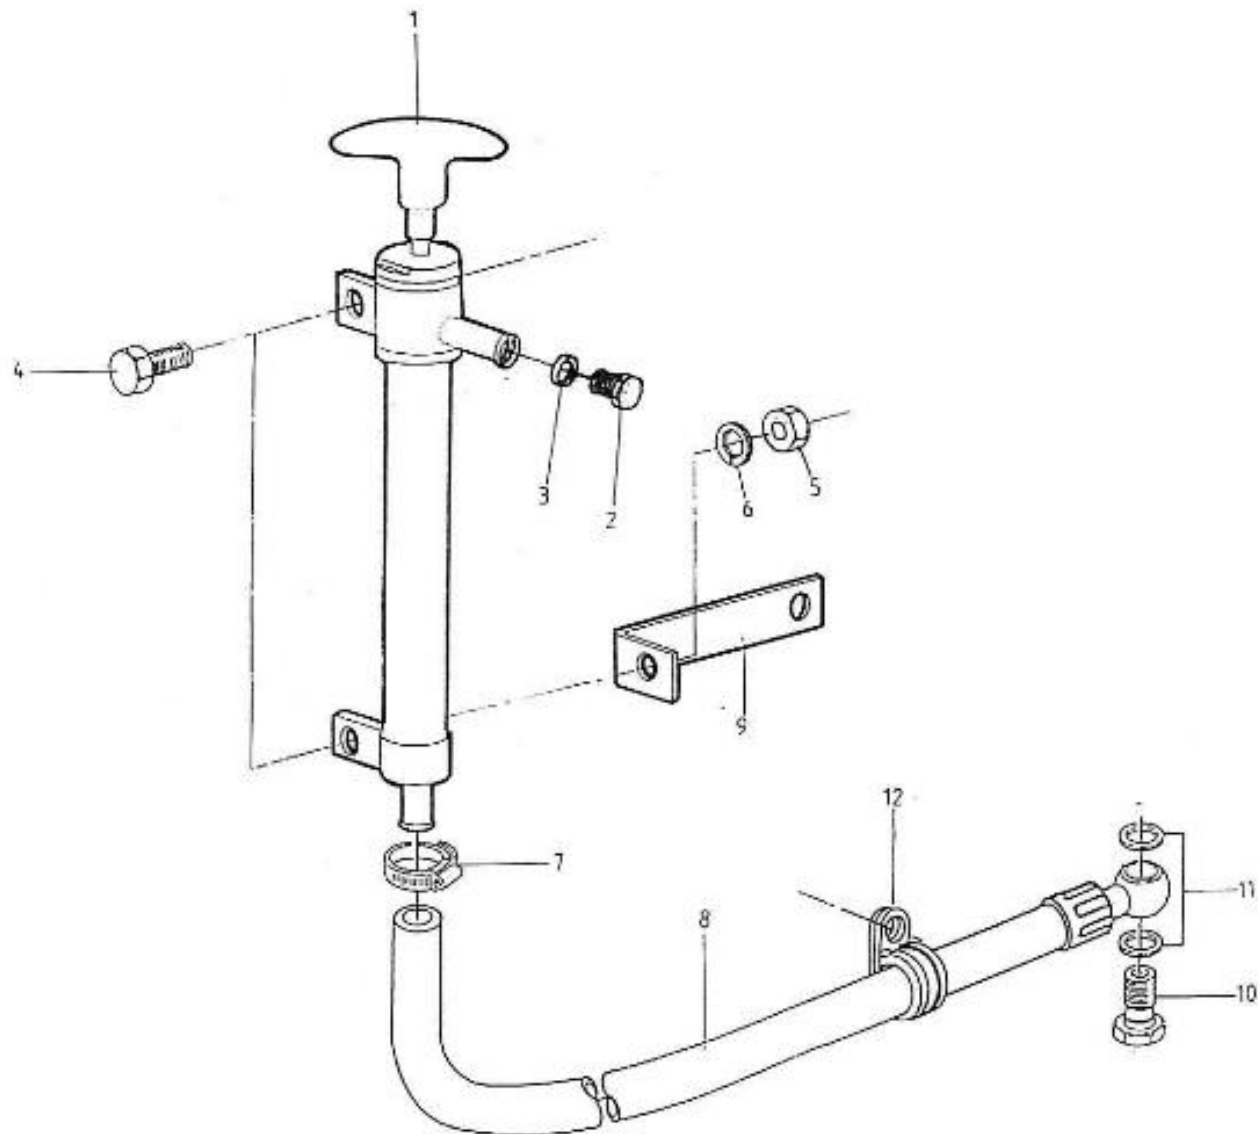

V. 27/03/2006

Pag. 27/39

Brand: NanniDiesel

Model: Moteur 2.50HE

Version: Standard

Subassembly: Oil extraction pump

N.	Item	Description	Qty	Notes
1	970439302	PUMP,OIL EXTRACTION	1	
2	970832061	BOLT	1	
3	970300288	GASKET,M8	1	
4	970439910	BOLT,HEX M 6X 16	2	
5	970635460	NUT,M 6	1	
6	970119149	WASHER, SPRING D 6	1	
7	970439306	CLAMP,HOSE 11-17	1	
8	970307140	HOSE	1	
9	970307019	SUPPORT,PIPE CLAMP	1	
10	970302482	BOLT,BANJO M12X1,25	1	
11	970300325	RING,SEAL D12	2	
12	970307264	CLAMP	1	