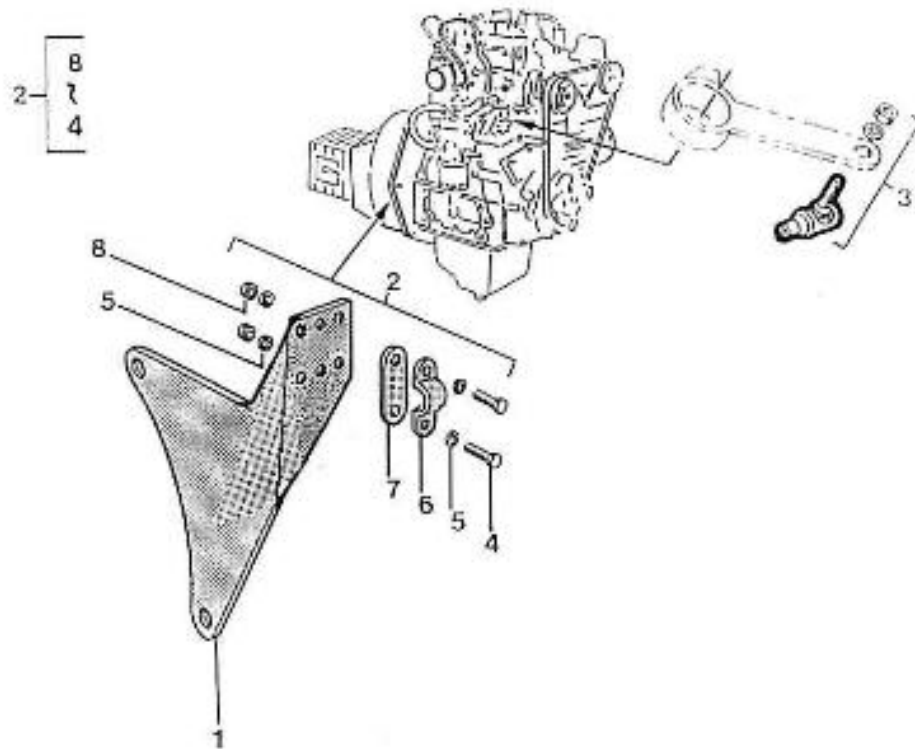

V. 27/03/2006

Pag. 20/39

Brand: NanniDiesel

Model: Moteur 2.50HE

Version: Standard

Subassembly: Drive speed control

N.	Item	Description	Qty	Notes
1	970300365	SUPPORT,THROTTLE 2.40	1	
2	970835020	CLAMP	1	
3	970830124	JOINT	1	
4	970300317	BOLT,HEX M 5X 16	2	
5	970300318	WASHER,SPRING D 5	4	
6	970300315	CLAMP,CABLE	1	
7	970300316	PLATE,CLAMP	1	
8	970609904	NUT,M 5	2	