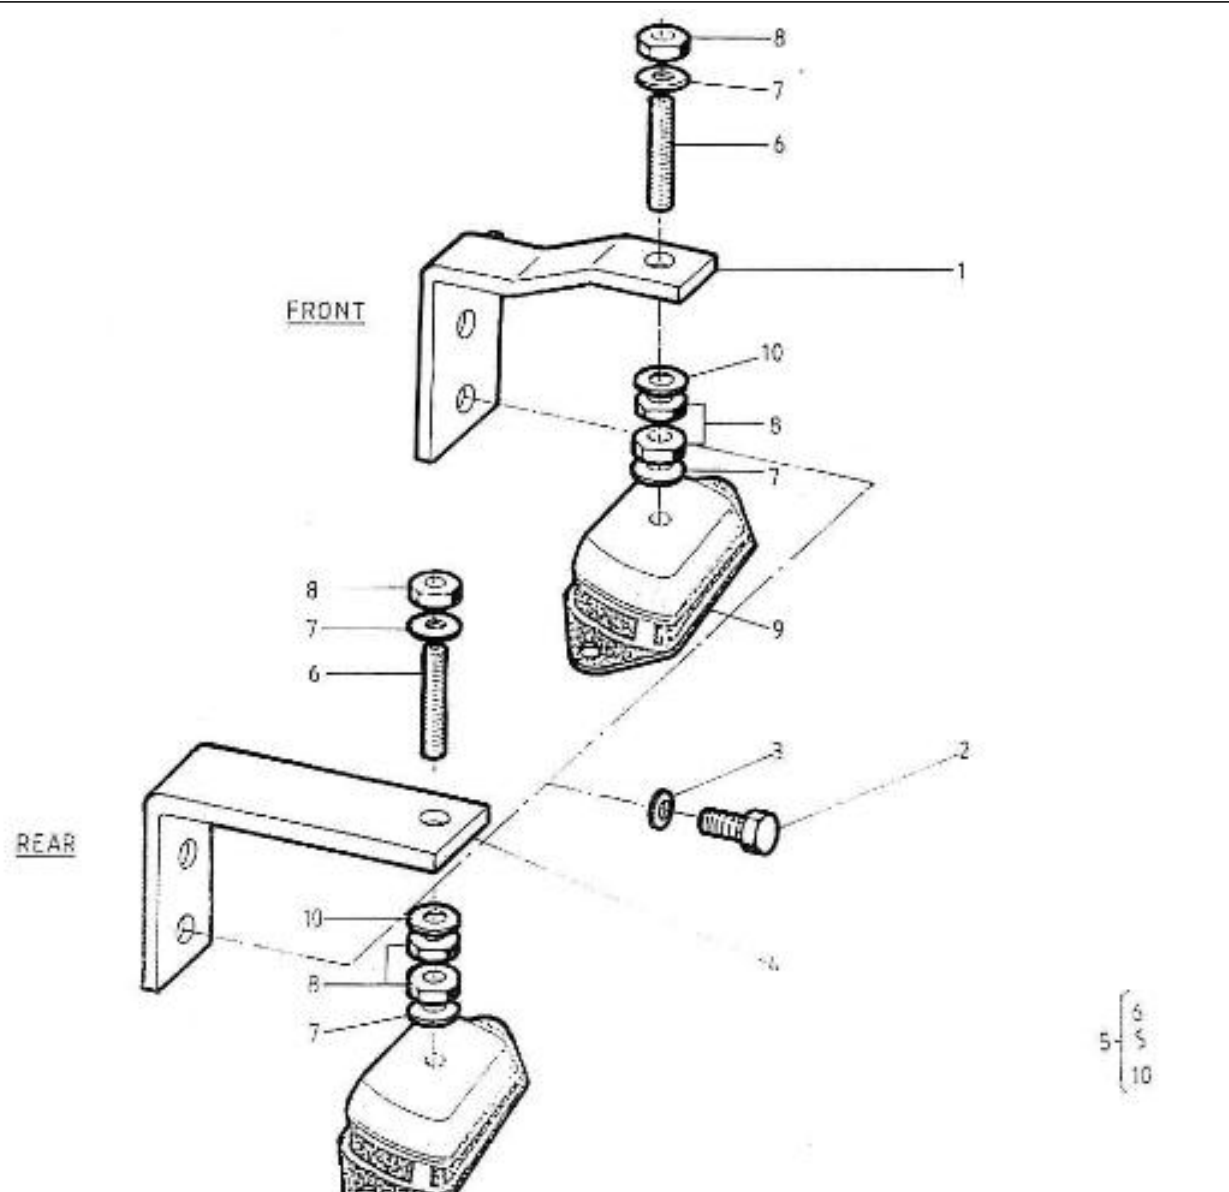

V. 27/03/2006

Pag. 36/39

Brand: NanniDiesel

Model: Moteur 2.50HE

Version: Standard

Subassembly: Engine mount

N.	Item	Description	Qty	Notes
1	970307026	SUPPORT,MOUNT	2	
2	970499051	BOLT,HEX M10X1,25X 30	8	
3	970119136	WASHER,SPRING D10	8	
4	970307032	ENGINE MOUNT	2	
5	48190020	PLOT SMALL 40SH M12 REPLACE 970301794	4	
6	970300051	STUD,M12X 80	1	
7	970409154	WASHER,SPRING D12	2	
8	970607318	NUT, M12	3	
9	970301794	MOUNT,RUBBER CPL.40 SMALL	1	
10	970409153	WASHER,PLAIN D12	1	