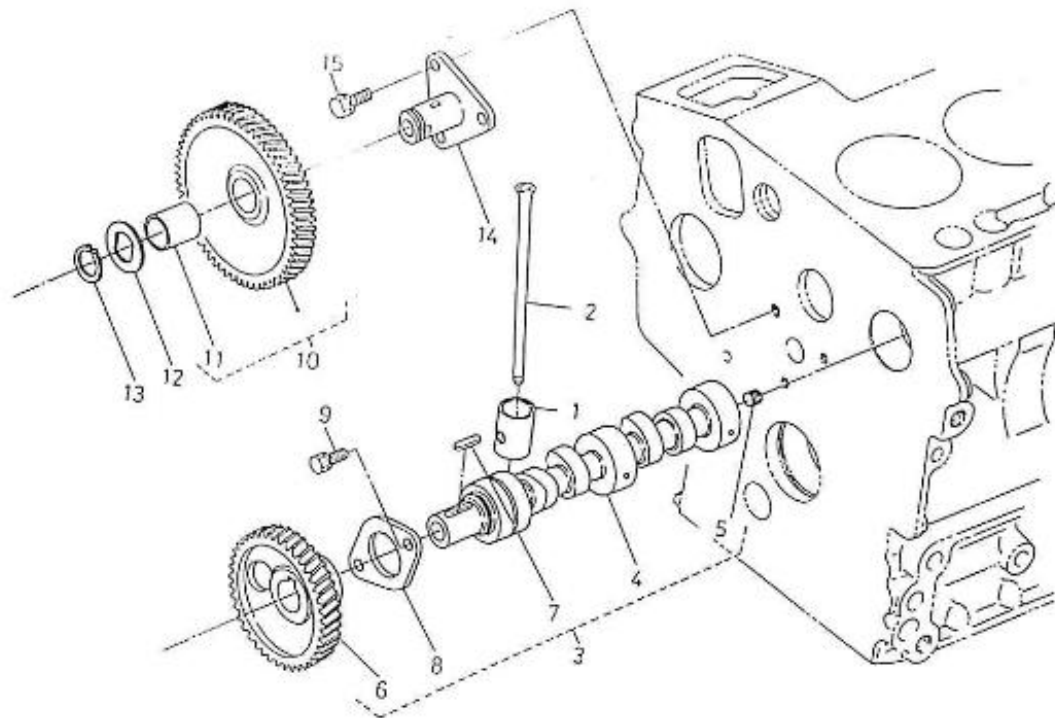

V. 27/03/2006

Pag. 8/39

Brand: NanniDiesel

Model: Moteur 2.50HE

Version: Standard

Subassembly: Camshaft

N.	Item	Description	Qty	Notes
1	970141101	TAPPET, CAMSHAFT 2.40	4	
2	970307548	PUSH ROD	4	
3	970141103	CAMSHAFT, CPL 2.40	1	
4	970307549	CAMSHAFT	1	
5	970302043	SCREW,SET	1	
6	970141105	GEAR, CAMSHAFT 2.40	1	
7	970141106	KEY, FEATHER CAMSHAFT 2.40-4.1	1	
8	970141107	STOPPER, CAMSHAFT	1	
9	970140123	BOLT ,M 6X12	2	
10	970307542	COMP.GEAR,IDLE	1	
11	970307543	BUSH	1	
12	970307544	COLLAR,IDLE GEAR	1	
13	970307545	RING,SNAP	1	
14	970307546	SHAFT,IDLE GEAR	1	
15	970490508	BOLT,M 6X 14	3	