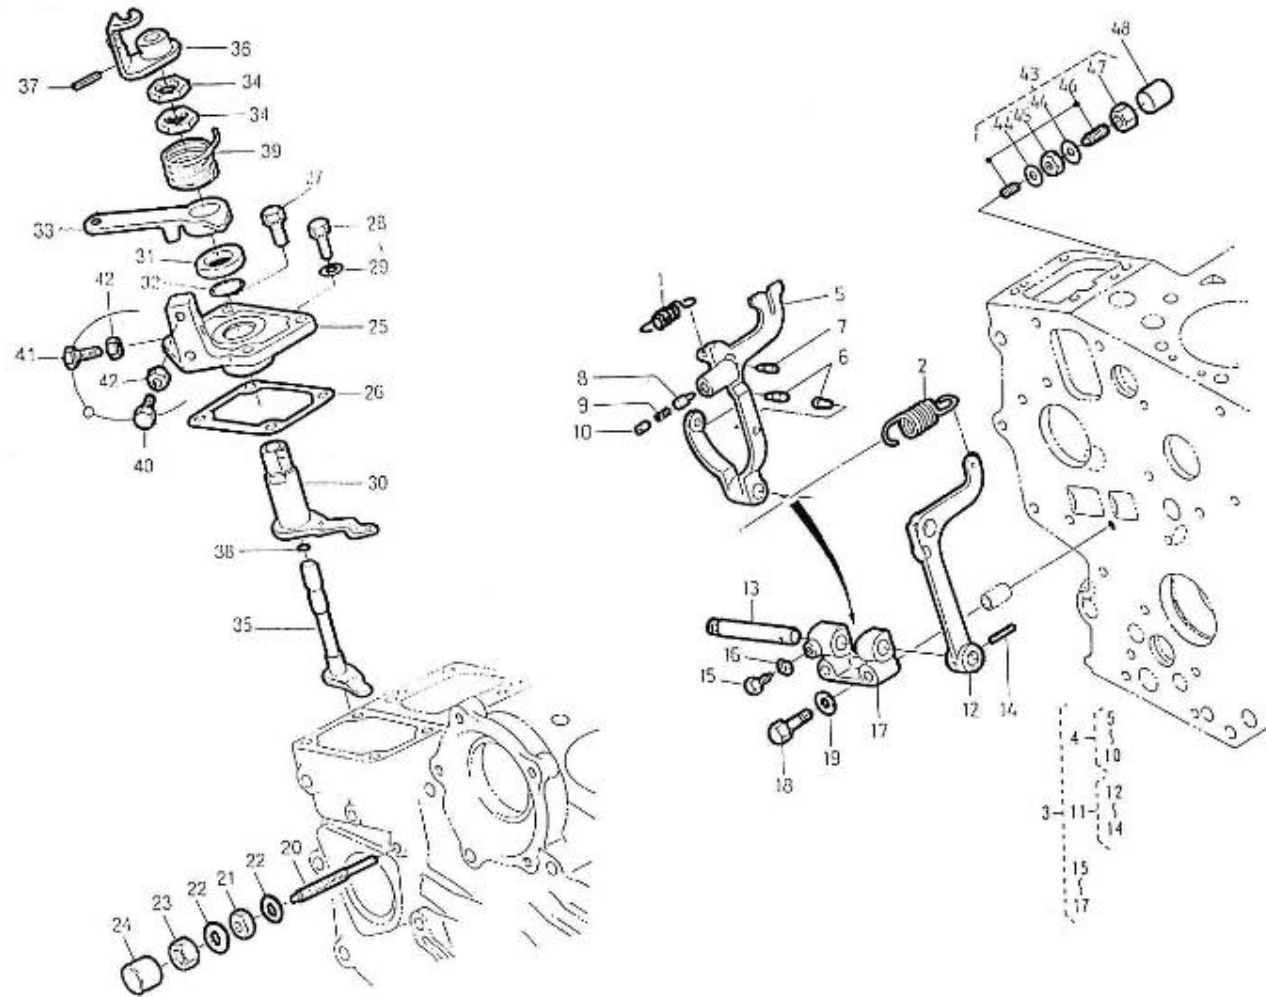

V. 27/03/2006

Pag. 9/39

Brand: NanniDiesel

Model: Moteur 2.50HE

Version: Standard

Subassembly: Speed control

N.	Item	Description	Qty	Notes
1	970141314	SPRING, START GOVERNOR	1	
2	970141313	SPRING, GOVERNOR N01 2.40	1	
3	970307617	ASSY LEVER,FORK	1	
4	970141317	LEVER, GOVERNOR FORK 1 CPL 2.4	1	
11	970141323	+++ R.P. 970141318 ++++++ LEVIER 2.40	1	
12	970141318	LEVER, GOVERNOR FORK 2 CPL 2.4	1	
13	970141319	SHAFT, GOVERNOR	1	
14	970141320	PIN, LEVER GOVERNOR	1	
15	970491322	BOLT	1	
16	970141322	WASHER, SPRING D 5	1	
17	970141318	LEVER, GOVERNOR FORK 2 CPL 2.4	1	
18	970141325	BOLT, M6X35	2	
19	970141326	WASHER, PLAIN D6	2	
20	970140401	SCREW, REGULATOR	1	
21	970142175	NUT,NOZZLE INJ.	1	
22	970150403	RING,SEAL	2	
23	970140404	NUT	1	
24	970302411	CAP,NUT	1	
25	970141312	COVER, SPEED CONTROL 2.40	1	
26	970141311	GASKET, SPEED CONTROL 2.40	1	
27	970490119	BOLT,M 6X 18	2	
28	970490143	BOLT,M 6X 18	2	
29	970150403	RING,SEAL	2	
30	970141309	LEVER, GOVERNOR 2.40	1	
31	970141324	COLLAR, GOVERNOR 2.40	1	
32	970141307	O-RING, GOVERNOR	1	
33	970141306	LEVER, GOVERNOR	1	
34	970141310	NUT	2	
35	970141305	LEVER, SHAFT 2.40	1	
36	970307616	LEVER,ENGINE STOP	1	
37	970141320	PIN, LEVER GOVERNOR	1	
38	970141303	O-RING, GOVERNOR	1	
39	970141302	SPRING	1	
40	970141301	BOLT, STOPPER ADJ.	2	
41	970141327	BOLT	1	
42	970151133	NUT,M 6	3	
43	970307613	ASSY APPARATUS	1	
44	970491131	WASHER,SEAL	2	
45	970491129	NUT	1	
46	970307614	ASSY BOLT,ADJUSTING	1	
47	970141130	NUT, IDLE ASSEM.	1	
48	970141132	CAP, BOLT COVER	1	