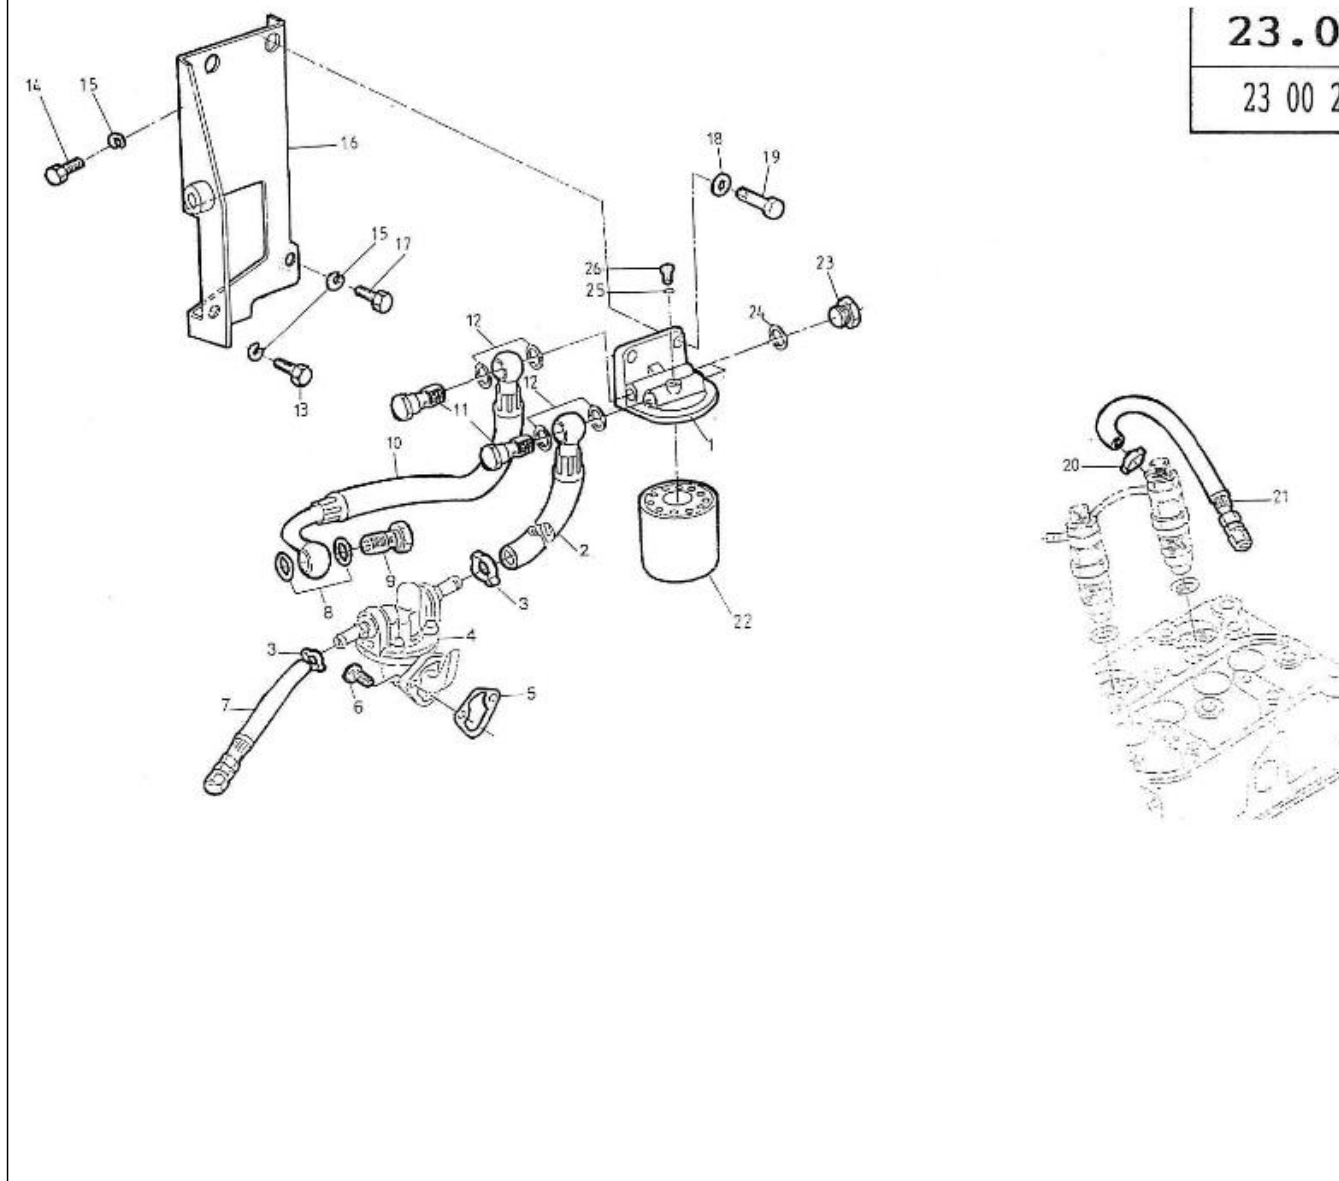

Brand: NanniDiesel

Model: Moteur 2.50HE

Version: Standard

Subassembly: Fuel filter Assy.

N.	Item	Description	Qty	Notes
1	970302494	SUPPORT,FUEL FILTER ELEMENT H-	1	
2	970300298	HOSE,FUEL SUPPLY FILTER CPL.	1	
3	970439306	CLAMP,HOSE 11-17	2	
4	970142501	PUMP,FUEL FEED 2. 40	1	
5	970142512	GASKET,FUEL PUMP 2. 40	1	
6	970491117	BOLT,M 6X 16	2	
7	970302330	HOSE,FUEL SUPPLY CPL.	1	
8	970300430	GASKET,RING D10	2	
9	970300717	BOLT,BANJO M10X1,25	1	
10	970300295	HOSE,FUEL SUPPLY INJ.PUMP CPL.	1	
11	970432515	BOLT,BANJO M14X1,5	2	
12	970300306	GASKET,RING D14	4	
13	970497323	BOLT,HEX M 6X 80	1	
14	970024005	BOLT,SOCK M 6X 20	1	
15	970119149	WASHER, SPRING D 6	3	
16	970307445	SUPPORT,FUEL FILTER ELEMENT H-	1	
17	970302213	BOLT,HEX M 6X 70	1	
18	970119135	WASHER,PLAIN D10	2	
19	970635508	BOLT,HEX M10X 25	2	
20	970310171	CLAMP	3	
21	970300293	HOSE,FUEL RETURN CPL.	1	
22	970622350	FILTER,FUEL	1	
23	970875506	PLUG	1	
24	970300306	GASKET,RING D14	2	
25	970300288	GASKET,M8	1	
26	970832061	BOLT	1	

V. 27/03/2006

Pag. 17/39