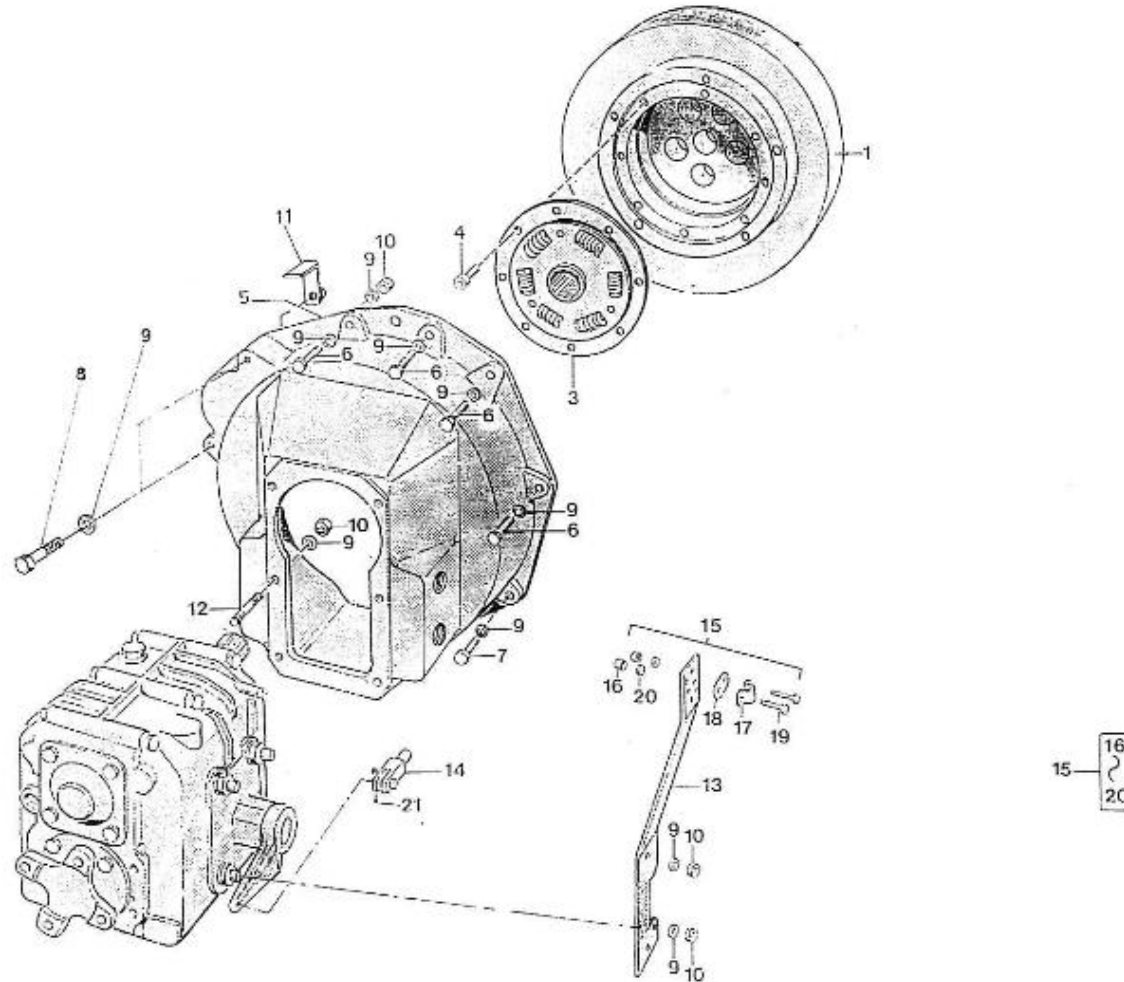

Brand: NanniDiesel

Model: Moteur 2.50HE

Version: Standard

Subassembly: Flywheel housing

N.	Item	Description	Qty	Notes
1	970307013	COMP.FLYWHEEL	1	
3	970776050	DAMPERPLATE,121 DIN	1	
4	970119147	BOLT, SOCK M 6X12	8	
5	970307193	HOUSING,FLYWHEEL	1	
6	970635917	BOLT,SOCK M 8X 40	4	
7	970635916	BOLT,SOCK M 8X 35	3	
8	970301280	BOLT,HEX M 8X 90	2	
9	970119139	WASHER,CORRUGATED D8	11	
10	970027322	NUT,M 8	9	
11	970302639	SUPP,MOUNTING STARTER MOTOR S5	1	
12	970300057	STUD,M 8X 20	6	
13	970300373	SUPPORT,CONTROL HBW	1	
14	970830123	STRAP	1	
15	970835020	CLAMP	1	
16	970609904	NUT,M 5	2	
17	970300315	CLAMP,CABLE	1	
18	970300316	PLATE,CLAMP	1	
19	970300317	BOLT,HEX M 5X 16	2	
20	970300318	WASHER,SPRING D 5	2	
21	970635106	PIN,COTTER 2X20 SST	1	

V. 27/03/2006

Pag. 34/39