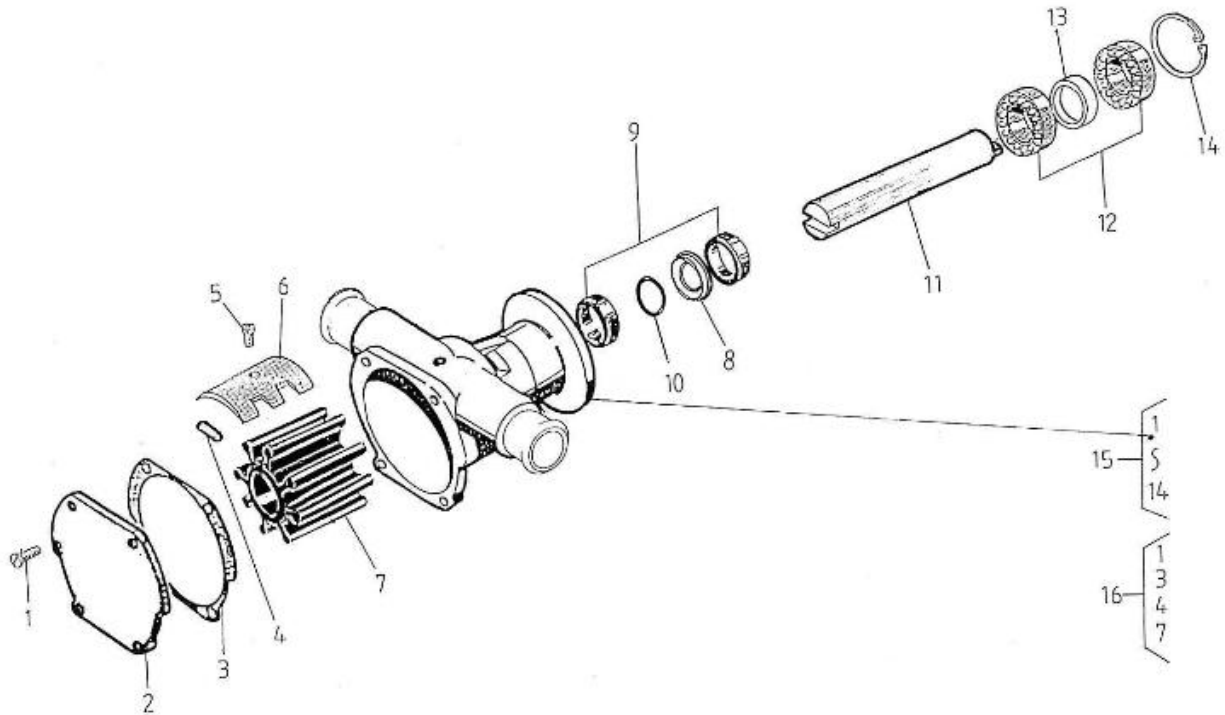

Brand: NanniDiesel

Model: Moteur 2.50HE

Version: Standard

Subassembly: Sea water pump

N.	Item	Description	Qty	Notes
1	970303686	SCREW,COVER W/PUMP F35B-9	6	
2	970303691	COVER,WATER PUMP F4B-9	1	
3	970504028	GASKET,F4B-9	1	
4	970303687	SCREW,CAM WATER PUMP	1	
5	970303687	SCREW,CAM WATER PUMP	1	
6	970504034	CAM,WATER PUMP F4B-9	1	
7	970434013	IMPELLER,WATER PUMP F 4B D 12	1	
8	970307738	SPACER	1	
9	970434031	RING,SEAL OIL W/PUMP F35B-9	2	
10	970307744	O-RING	1	
11	970307734	PUMP SHAFT	1	
12	970303692	BEARING,CASE WATER PUMP F4B-9	2	
13	970307739	SPACER	1	
14	970303693	RING,RETAINING WATER PUMP F4B-	1	
15	970307808	PUMP,WATER	1	
16	970307749	REPAIR KIT	1	

V. 27/03/2006

Pag. 26/39