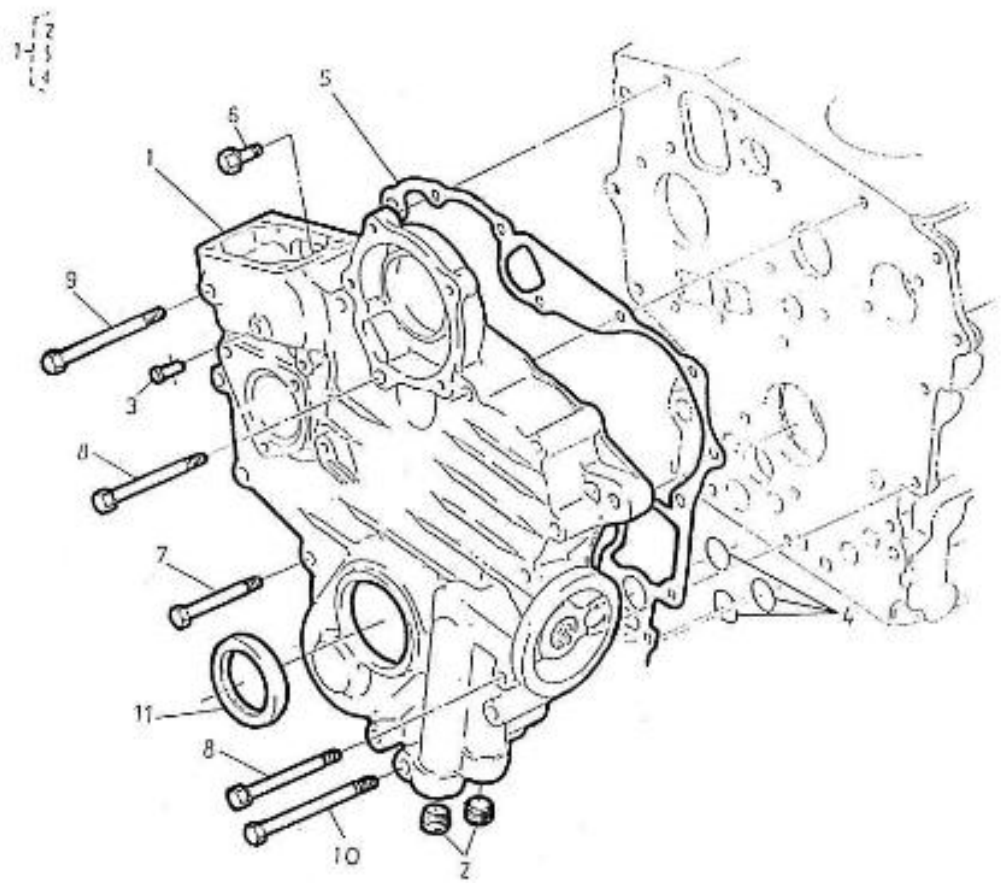

Brand: NanniDiesel
Model: Moteur 2.50HE
Version: Standard
Subassembly: Timing case

N.	Item	Description	Qty	Notes
1	970307619	COMP CASE,GEAR	1	
2	970140202	PLUG, SOCK	2	
3	970140204	PIN, TIMING COVER 2.40	1	
4	970490203	O-RING	3	
5	970140205	GASKET, TIMING CASE 2.40	1	
6	970490119	BOLT,M 6X 18	1	
7	970302737	BOLT,M 6X 50	10	
8	970140208	BOLT	3	
9	970307621	BOLT	1	
10	970307622	BOLT	1	
11	970307623	SEAL,OIL	1	

V. 27/03/2006

Pag. 3/39