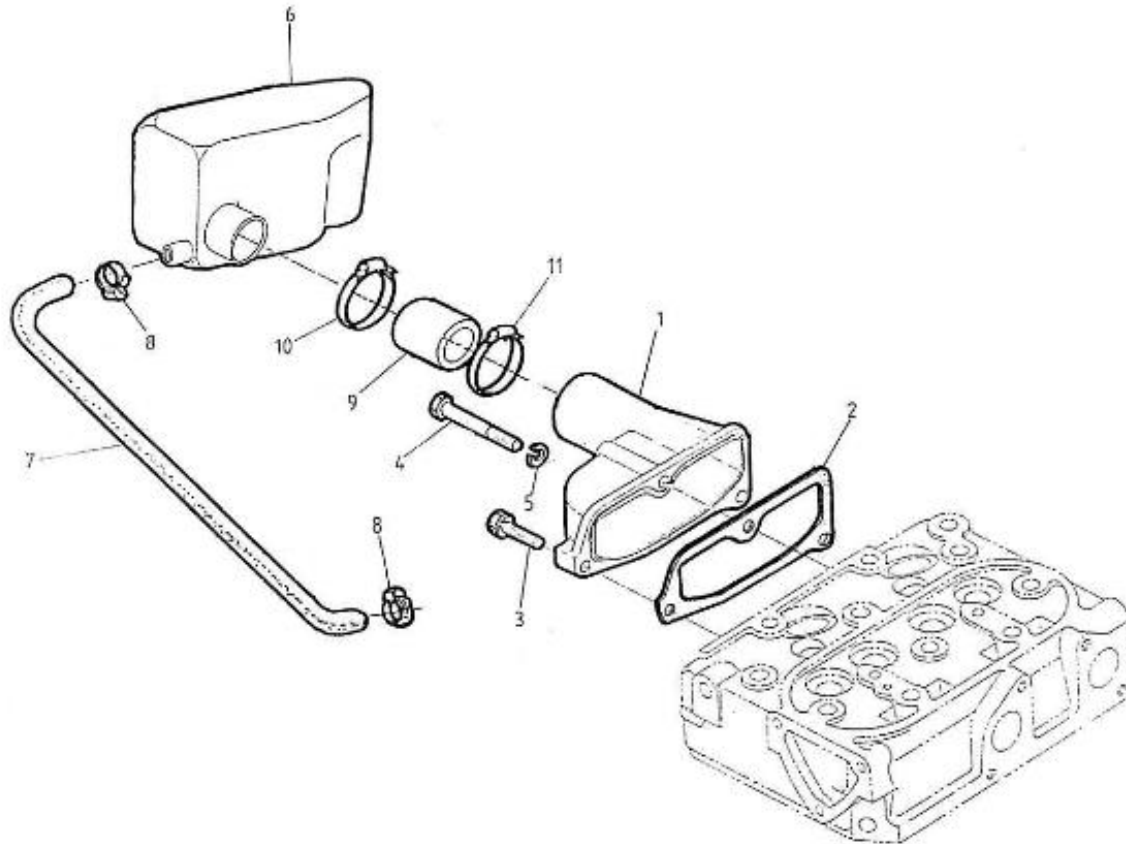

V. 27/03/2006

Pag. 26/39

Brand: NanniDiesel

Model: Moteur 2.50HE

Version: Standard

Subassembly: Intake manifold

N.	Item	Description	Qty	Notes
1	970145101	MANIFOLD,INTAKE	1	
2	970145102	GASKET,INTAKE MANIFOLD 2. 40	1	
3	970490119	BOLT,M 6X 18	2	
4	970302736	BOLT,M 6X 45	1	
5	970119149	WASHER, SPRING D 6	1	
6	970301330	FILTER,AIR HE	1	
7	970302573	HOSE,CARTER DEAIR 2.40HE	1	
8	970439306	CLAMP,HOSE 11-17	2	
9	970301611	HOSE,AIR FILTER 2. 40-2.60/HE	1	
10	970634621	CLAMP,HOSE 44-56	1	
11	970604533	CLAMP,HOSE 32-44	1	