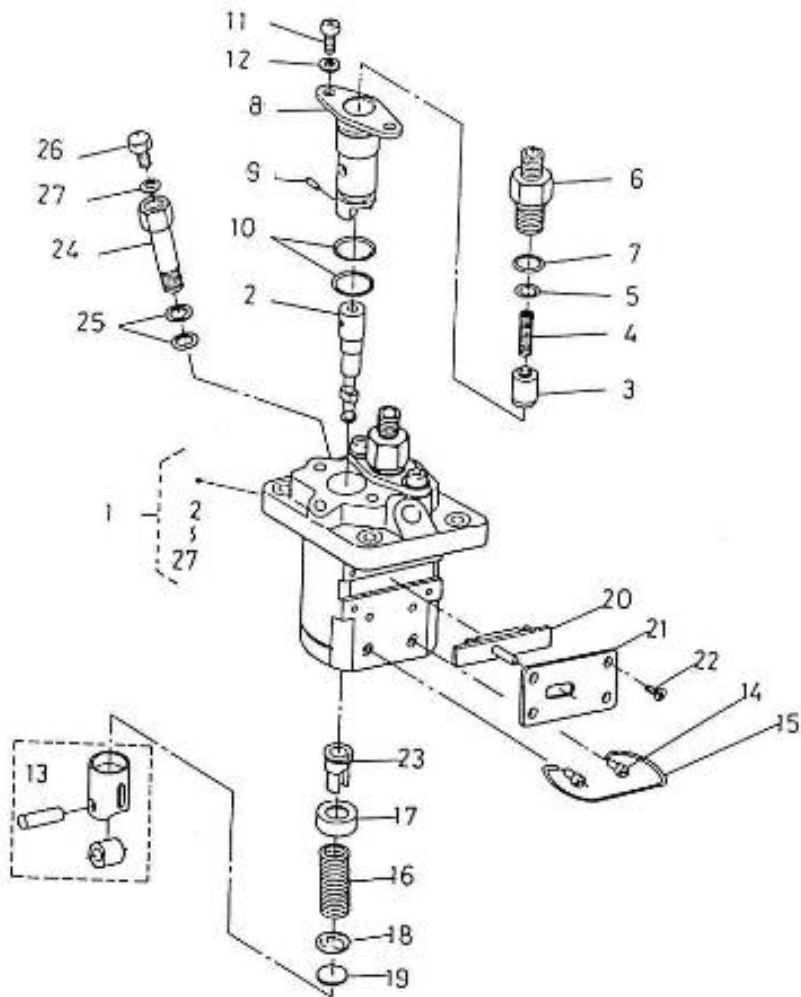

Brand: NanniDiesel

Model: Moteur 2.50HE

Version: Standard

Subassembly: Injection pump

N.	Item	Description	Qty	Notes
1	970307597	ASSY PUMP,INJECTION	1	
2	970307603	ASSY PLUNGER	2	
3	970142147	VALVE,INJ.PUMP 2. 40HE	2	
4	970142148	SPRING,INJ.PUMP	2	
5	970142149	GASKET,RING INJ.PUMP 2.40	2	
6	970307604	BRACKET	2	
7	970142151	O-RING,INJ.PUMP	2	
8	970302918	FLANGE,SLEEVE	2	
9	970302919	PIN,JOINT	2	
10	970142161	O-RING,INJ.PUMP	4	
11	970303946	SCREW	4	
12	970307605	WASHER,TONGUED	4	
13	970142165	TAPPET,INJ.PUMP CPL.	2	
14	970303947	PIN,TAPPET GUIDE	2	
15	970307606	PIN,CLAMP	1	
16	970142159	SPRING,INJ.PUMP	2	
17	970303949	SEAT,SPRING -UPPER-	2	
18	970303950	SEAT,SPRING -LOWER-	2	
19	970303951	SHIM	1	
20	970307607	LUCK,CONTROL	1	
21	970307608	PLATE	1	
22	970303954	SCREW	4	
23	970142168	SLEEVE,CONTROL	2	
24	970307609	SCREW,FOLLOW	1	
25	970307610	GASKET,COPPER	2	
26	970307611	SCREW	1	
27	970307612	GASKET	1	

V. 27/03/2006

Pag. 18/39