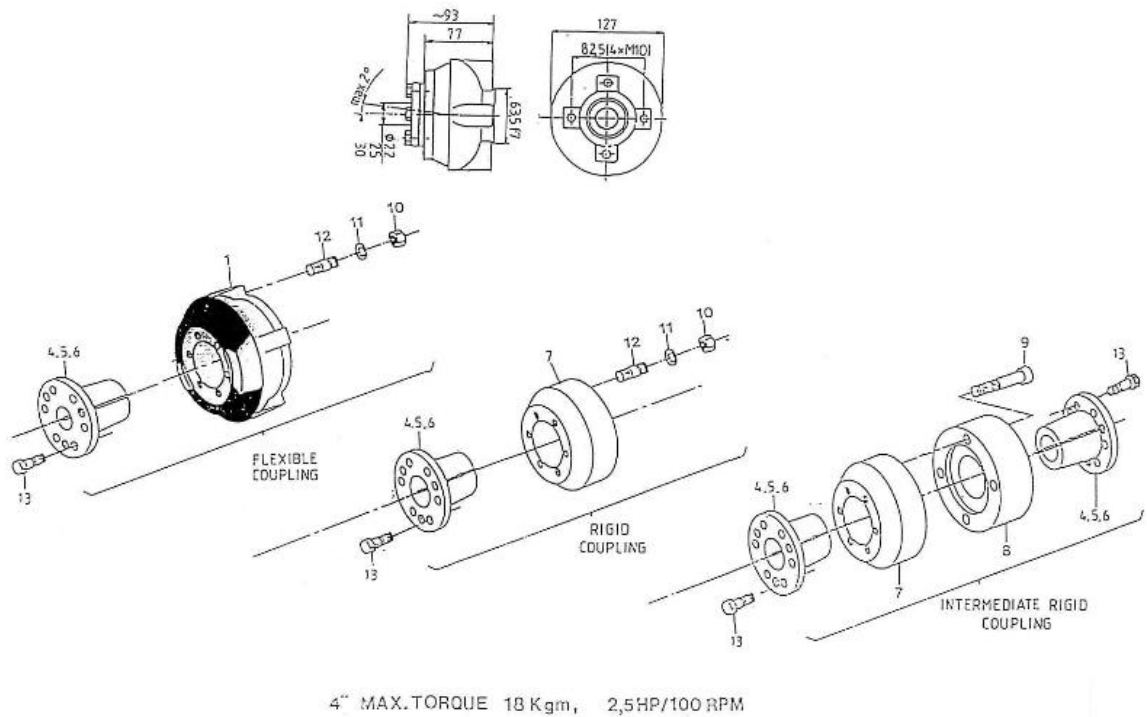

V. 27/03/2006

Pag. 38/39

Brand: NanniDiesel

Model: Moteur 2.50HE

Version: Standard

Subassembly: Shaft coupling

N.	Item	Description	Qty	Notes
1	970300733	FLEXIBLE COUPLING 4 P	1	
4	970301226	"CONE,CLAMPING 4"" 22"	1	
5	970301104	"CONE,CLAMPING 4"" 25"	1	
6	970301105	"CONE,CLAMPING 4"" 30"	1	
7	970301222	COUPLING	1	
8	970301221	COUPLING	1	
9	970609157	BOLT,SOCK M10X 55	4	
10	970119143	NUT, M10	4	
11	970119136	WASHER,SPRING D10	4	
12	970621020	STUD,M10X 22	4	
13	970409603	BOLT,HEX M 8X 25	6	
14	970301450	CONE,CLAMPING	1	
15	970301451	CONE,CLAMPING	1	
16	970301452	CONE,CLAMPING	1	