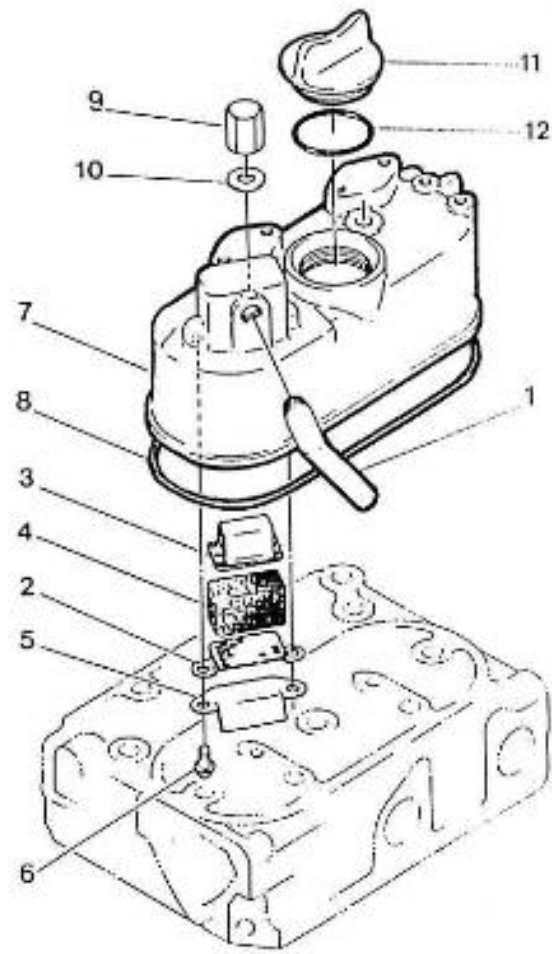

Brand: NanniDiesel	N.	Item	Description	Qty	Notes
Model: Moteur 2.50HE	1	970307500	JOINT,BREATHER PIPE	1	
Version: Standard	2	970140303	PLATE, BREATHER ELEMENT N01	1	
Subassembly: Cylinder head cover	3	970140302	HOUSING, BREATHER ELEMENT	1	
	4	970302769	FILTER,BREATHER ELEMENT	1	
	5	970140306	SHIELD, OIL BREATHER	1	
	6	970490307	SCREW,M 5X 10	2	
	7	970307471	COVER,CYL.HEAD	1	
	8	970307472	GASKET,COVER CYL:HEAD	1	
	9	970140504	NUT, CAP M8	2	
	10	970150403	RING,SEAL	2	
	11	970490510	CAP,FILLING OIL	1	
	12	970490511	O-RING	1	

V. 27/03/2006

Pag. 6/39