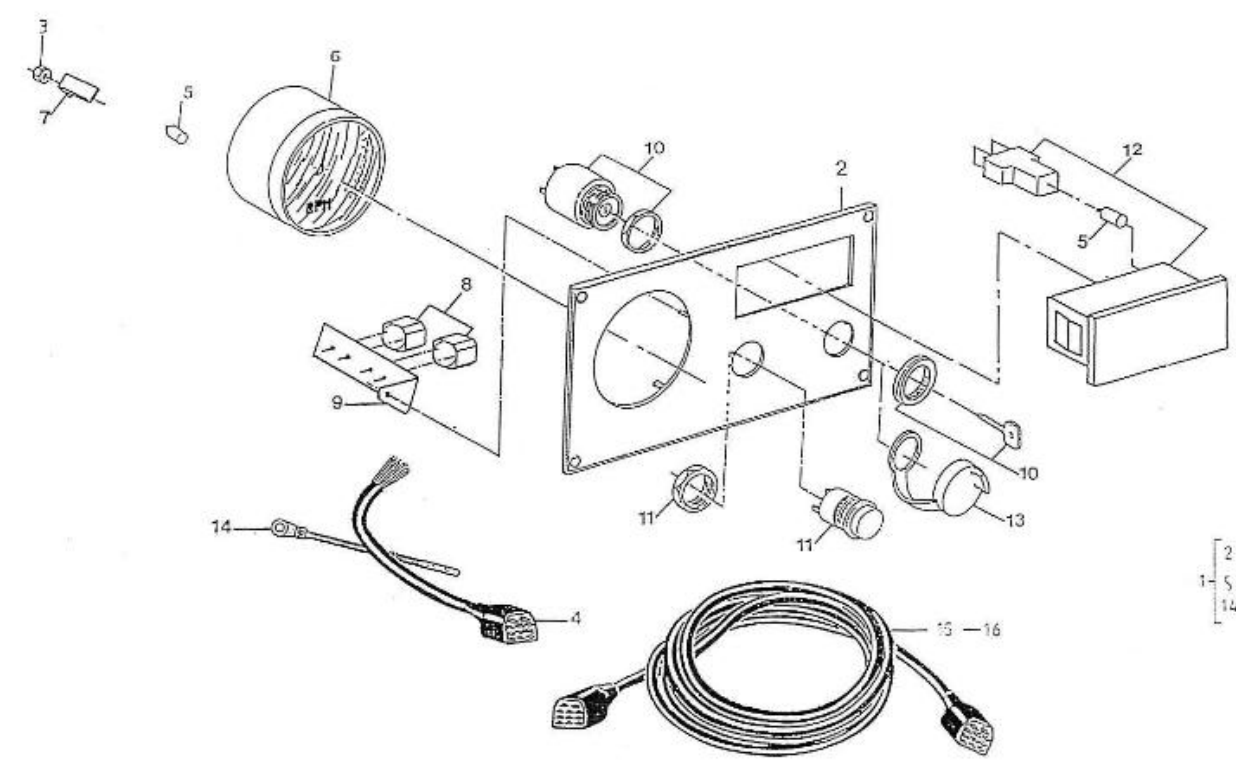

V. 27/03/2006

Pag. 31/39

Brand: NanniDiesel

Model: Moteur 2.50HE

Version: Standard

Subassembly: Panel 1 instrument

N.	Item	Description	Qty	Notes
1	970302670	PANEL,1 INSTR.TACHO CPL VDO	1	
2	970302214	PLATE,PANEL 1 INSTRUMENT	1	
3	970301191	NUT,M 4 A2	4	
4	970302662	WIRING,PANEL 1 INSTR. (11P	1	
5	970856011	BULB 12V-2W	5	
6	970301642	GAUGE,VDO,TACH,4000 12-24V 2P	1	
7	970300920	CLAMP,INSTRUMENTS	4	
8	970302684	BUZZER,SONITRON SMA 24A P17.05	2	
9	970310182	SUPPORT	1	
10	970302667	SWITCH,BOSCH STARTER + GLOWING	1	
11	970300967	BUTTON,PUSH	1	
12	970856005	LIGHT WARNING	1	
13	970304021	COVER	1	
14	970304019	CABLEBINDER,PLASTIC 4.8X195	1	
15	970302666	WIRING,INTERMEDIATE 8MTR 11POS	1	
16	970302665	WIRING,INTERMEDIATE 4MTR 11POS	1	