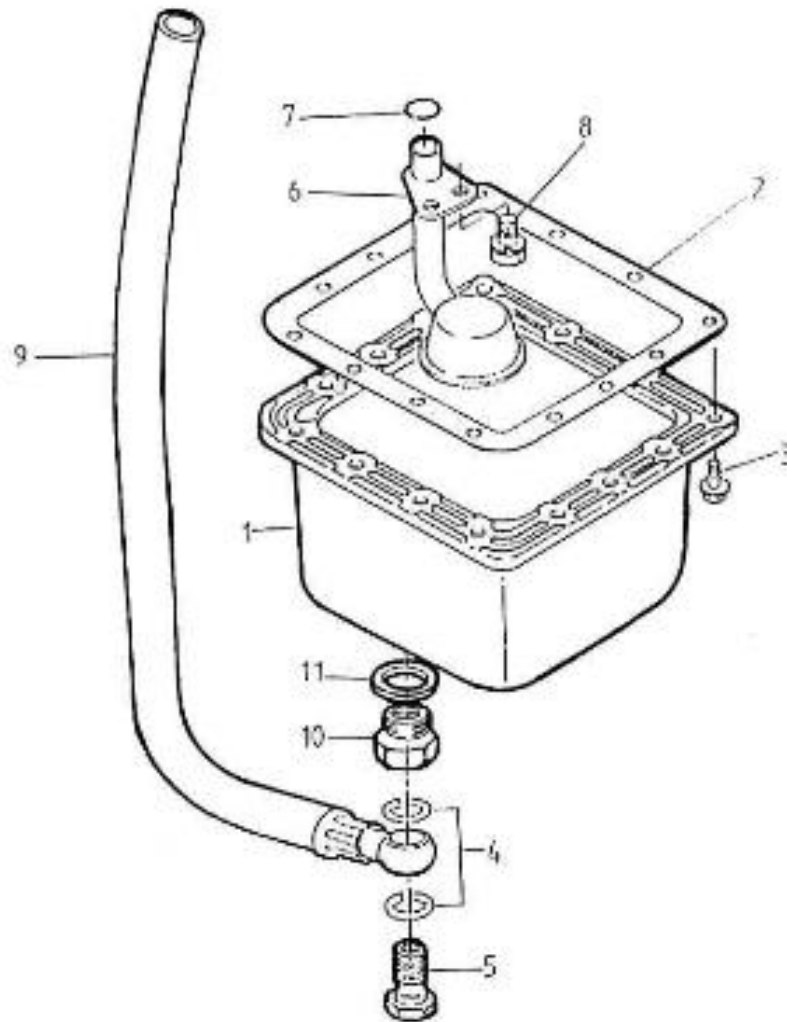

N.	Item	Description	Qty	Notes
1	970307454	COMP.CRANKCASE	1	
2	970307455	CAP,SEALING	3	
3	970307456	CAP,SEALING	3	
4	970140104	CAP, FREEZE	2	
5	970490107	PLUG,SOCK	4	
6	970490108	PLUG,SOCK	3	
7	970490109	PLUG,SOCK	1	
8	970307457	PLUG,EXPANSION	1	
9	970140109	PIN, CYLINDRICAL	2	
10	970490111	PIN,CYLINDRICAL	2	
11	970490112	PIN,PIPE	1	
12	970490113	PIN,PIPE	2	
13	970140108	PIN, PIPE	2	
14	970307458	COVER,CYL.HEAD	1	
15	970490116	O-RING	1	
16	970307178	TAP	1	
17	970143114	PUMP,OIL CPL.	1	
18	970143115	GASKET,OIL PUMP	1	
19	970143116	BOLT	3	
20	970143117	GEAR,OIL PUMP DRIVE 2. 40	1	
21	970143118	KEY,FEATHER	1	
22	970307460	NUT,FLANGE	1	
23	970851700	SWITCH,OIL	1	
24	970307267	ELBOW	1	
25	970307462	GAUGE,OIL	1	

V. 27/03/2006

Pag. 3/39

Brand: NanniDiesel

Model: Moteur 2.50HE

Version: Standard

Subassembly: Oil pan

N.	Item	Description	Qty	Notes
1	970307461	COMP.OIL PAN	1	
2	970140110	GASKET, OIL PAN 2.40	1	
3	970140123	BOLT ,M 6X12	14	
4	970300325	RING,SEAL D12	2	
5	970302482	BOLT,BANJO M12X1,25	1	
6	970307463	FILTER 1,OIL	1	
7	970301951	O-RING	1	
8	970140919	BOLT, M8X14	1	
9	970307140	HOSE	1	
10	970307674	NIPPLE	1	
11	970150128	WASHER, DRAIN PLUG	1	