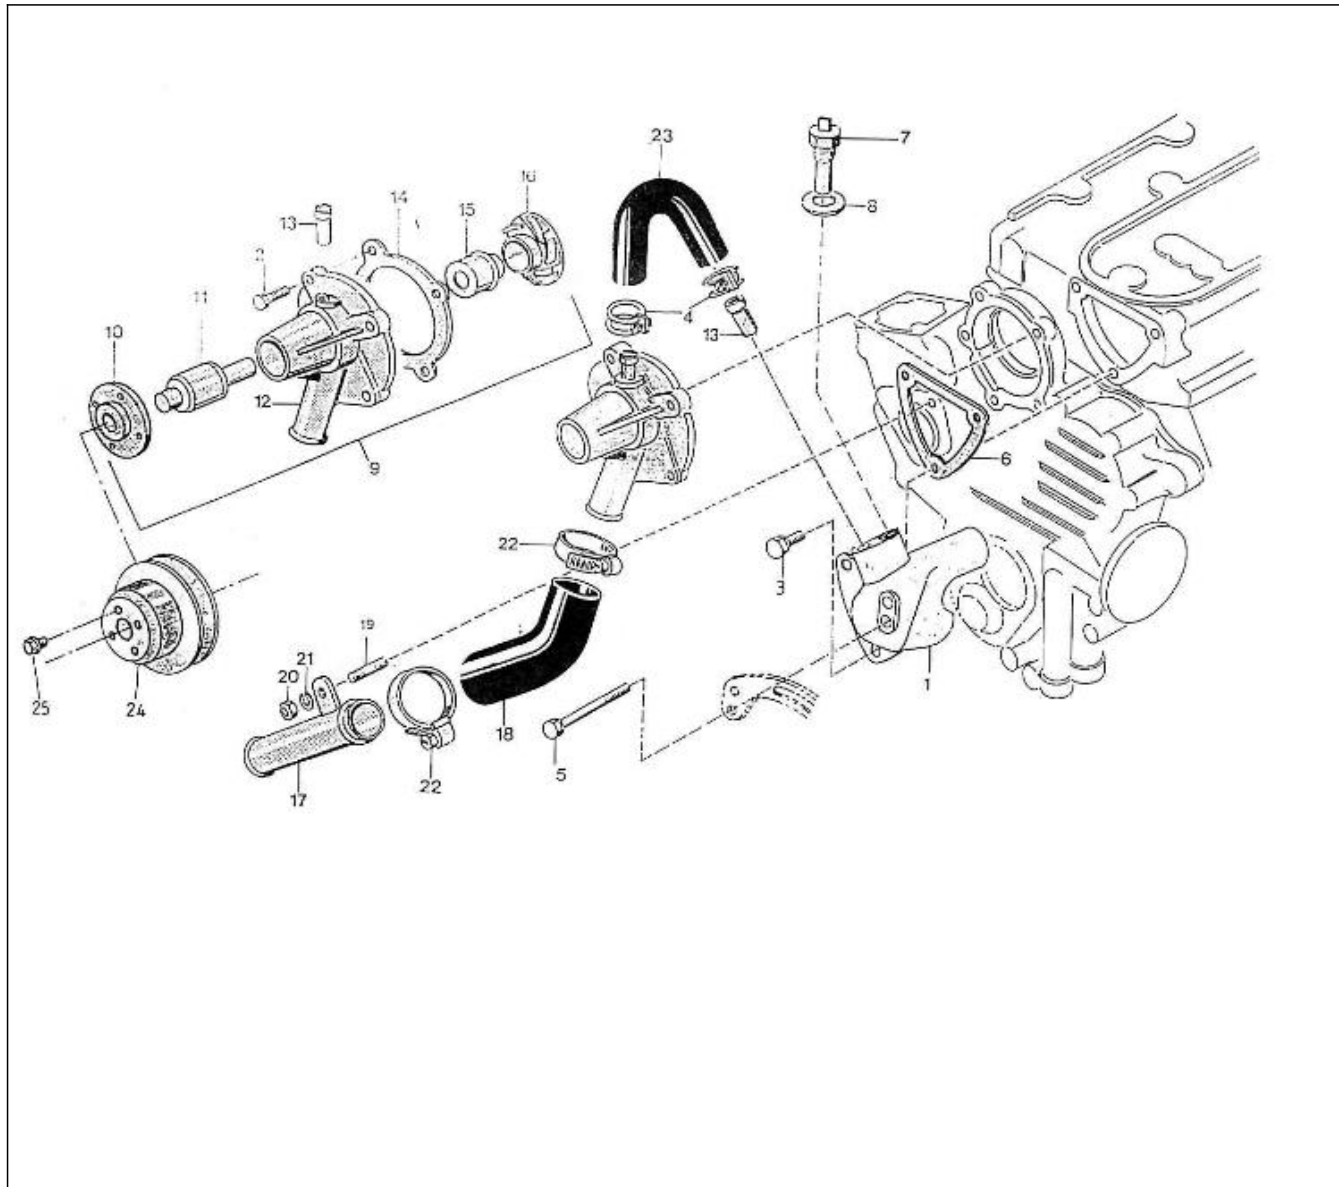

Brand: NanniDiesel

Model: Moteur 2.50HE

Version: Standard

Subassembly: Fresh water pump

N.	Item	Description	Qty	Notes
1	970144320	FLANGE,WATER INTAKE 2. 40HE	1	
2	970491537	BOLT,M 6X 25	4	
3	970639902	BOLT,SOCK M 6X 16	2	
4	970439306	CLAMP,HOSE 11-17	2	
5	970144311	BOLT	1	
6	970300299	GASKET,FLANGE	1	
7	970851607	TEMPERATURE SWITCH	1	
8	970300306	GASKET,RING D14	1	
9	970307624	ASSY PUMP,WATER	1	
10	970307625	FLANGE,WATER PUMP	1	
11	970307626	BEARING,BALL(RADIAL)	1	
13	970307629	PIPE,WATER RETURN	2	
14	970144303	GASKET,WATER PUMP 2. 40	1	
15	970307627	ASSY SEAL,MECHANICAL	1	
16	970307628	IMPELLER,WATER PUMP	1	
17	970144306	PIPE,WATER PUMP 2.40	1	
18	970144307	HOSE,ELBOW WATER PUMP 2.40	1	
19	970144308	STUD	1	
20	970151133	NUT,M 6	1	
21	970119149	WASHER, SPRING D 6	1	
22	970434506	CLAMP,HOSE 13-20	2	
23	970144310	HOSE,WATER RETURN 2.40	1	
24	970144312	PULLEY	1	
25	970141015	BOLT, M6X10	4	

V. 27/03/2006

Pag. 22/39