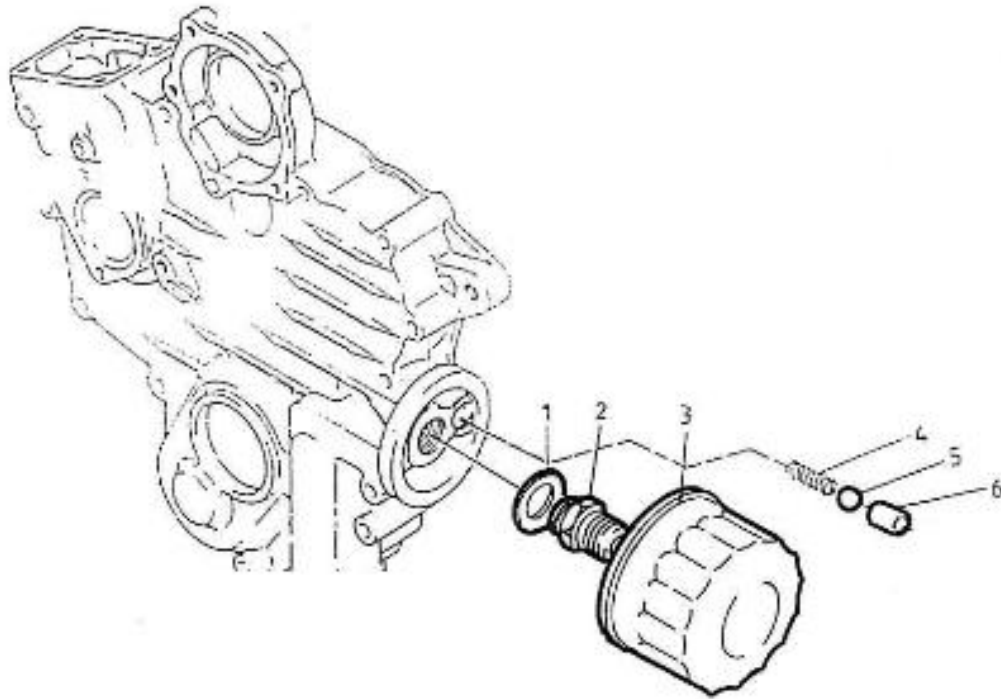

V. 27/03/2006

Pag. 20/39

Brand: NanniDiesel

Model: Moteur 2.50HE

Version: Standard

Subassembly: Drive speed control

N.	Item	Description	Qty	Notes
1	970300365	SUPPORT,THROTTLE 2.40	1	
2	970835020	CLAMP	1	
3	970830124	JOINT	1	
4	970300317	BOLT,HEX M 5X 16	2	
5	970300318	WASHER,SPRING D 5	4	
6	970300315	CLAMP,CABLE	1	
7	970300316	PLATE,CLAMP	1	
8	970609904	NUT,M 5	2	