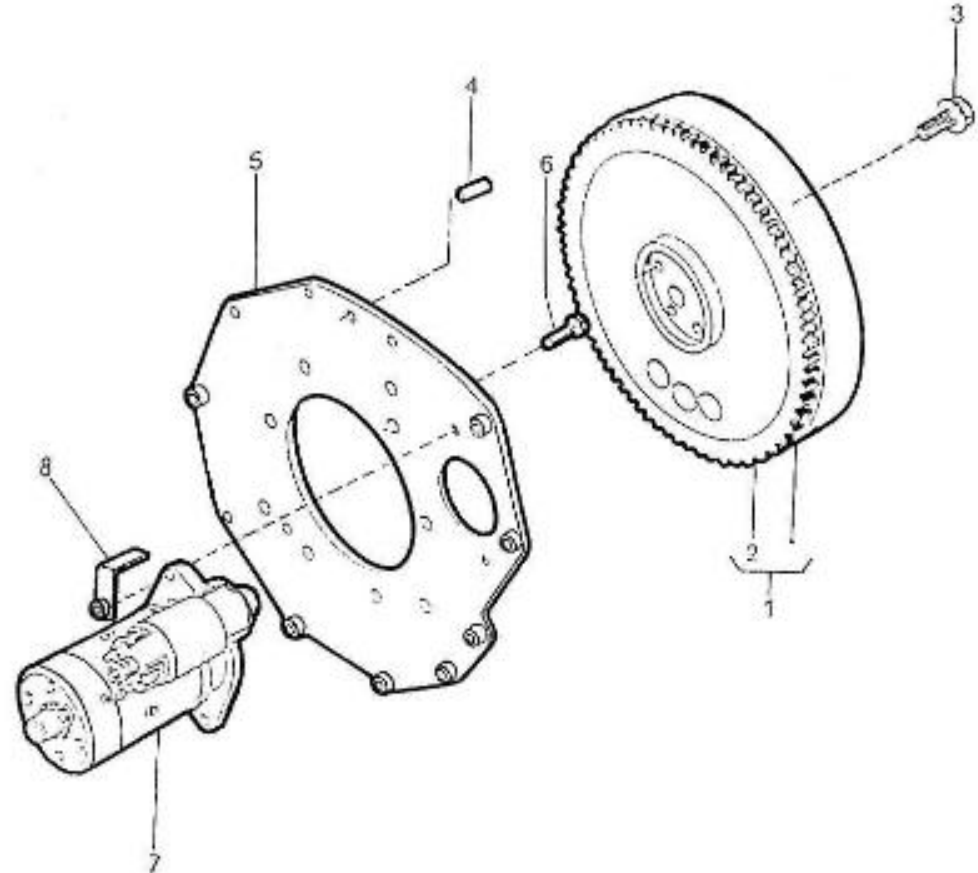

V. 27/03/2006

Pag. 12/39

Brand: NanniDiesel

Model: Moteur 2.50HE

Version: Standard

Subassembly: Flywheel

N.	Item	Description	Qty	Notes
1	970307013	COMP.FLYWHEEL	1	
2	970141703	GEAR, FLYWHEEL 2.40	1	
3	970307575	BOLT, FLYWHEEL	5	
4	970490111	PIN, CYLINDRICAL	1	
5	970307576	PLATE, REAR END	1	
6	970490919	BOLT, M 8 X 16	10	
7	970307577	ASSY STARTER	1	
8	970302639	SUPP. MOUNTING STARTER MOTOR S5	1	