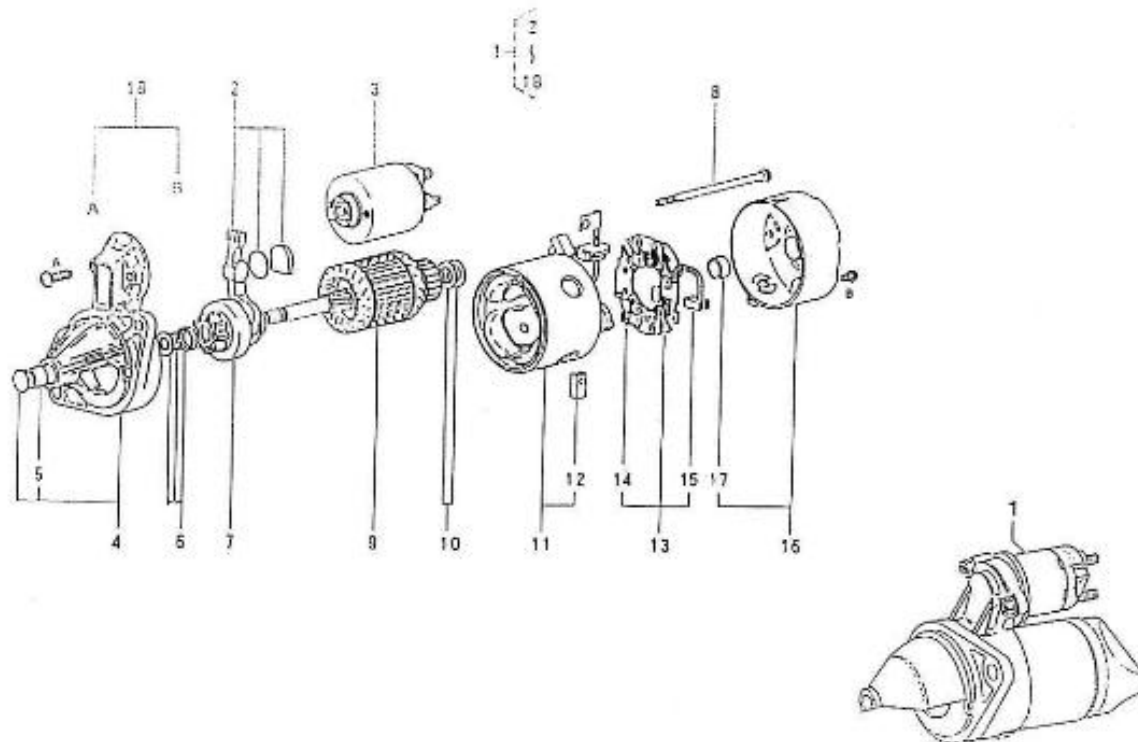

Brand: NanniDiesel

Model: Moteur 2.50HE

Version: Standard

Subassembly: Starter motor

N.	Item	Description	Qty	Notes
1	970307577	ASSY STARTER	1	
2	970307578	LEVER	1	
3	970147306	RELAIS,STARTER MOTOR 2.45/2.50	1	
4	970307579	FRAME, DRIVE END	1	
5	970147308	BUSH	1	
6	970307580	STOPPER	1	
7	970307581	SWITCH,OVER RUNNING	1	
8	970307582	BOLT	2	
9	970307583	ARMATURE	1	
10	970147337	WASHER,ADJUSTING	1	
11	970307584	YOKE	1	
12	970147316	BRUSH	2	
13	970147317	HOLDER,BRUSH	1	
14	970147318	SPRING,BRUSH	3	
15	970147325	BRUSH,STARTER MOTOR 2.40	1	
16	970307585	BRACKET	1	
17	970147315	BUSHING,STARTER MOTOR 2.40HE	1	
18	970307586	SCREW	1	

V. 27/03/2006

Pag. 30/39