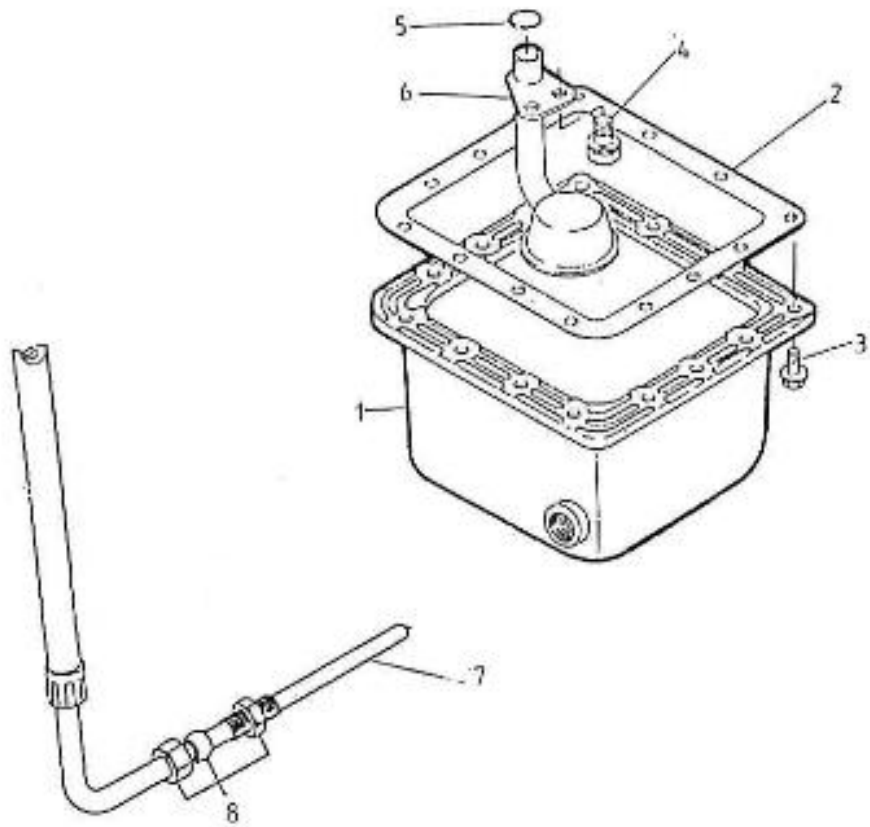

Brand: NanniDiesel	N.	Item	Description	Qty	Notes
Model: Moteur 2.50HE	1	970307971	PAN,OIL	1	
Version: Standard	2	970140110	GASKET, OIL PAN 2.40	1	
Subassembly: Oil pan	3	970140123	BOLT ,M 6X12	14	
	4	970140919	BOLT, M8X14	1	
	5	970301951	O-RING	1	
	6	970307463	FILTER 1,OIL	1	
	7	970307965	DRAIN OIL PIPE	1	
	8	970310026	CONNECTION	1	

V. 27/03/2006

Pag. 5/39