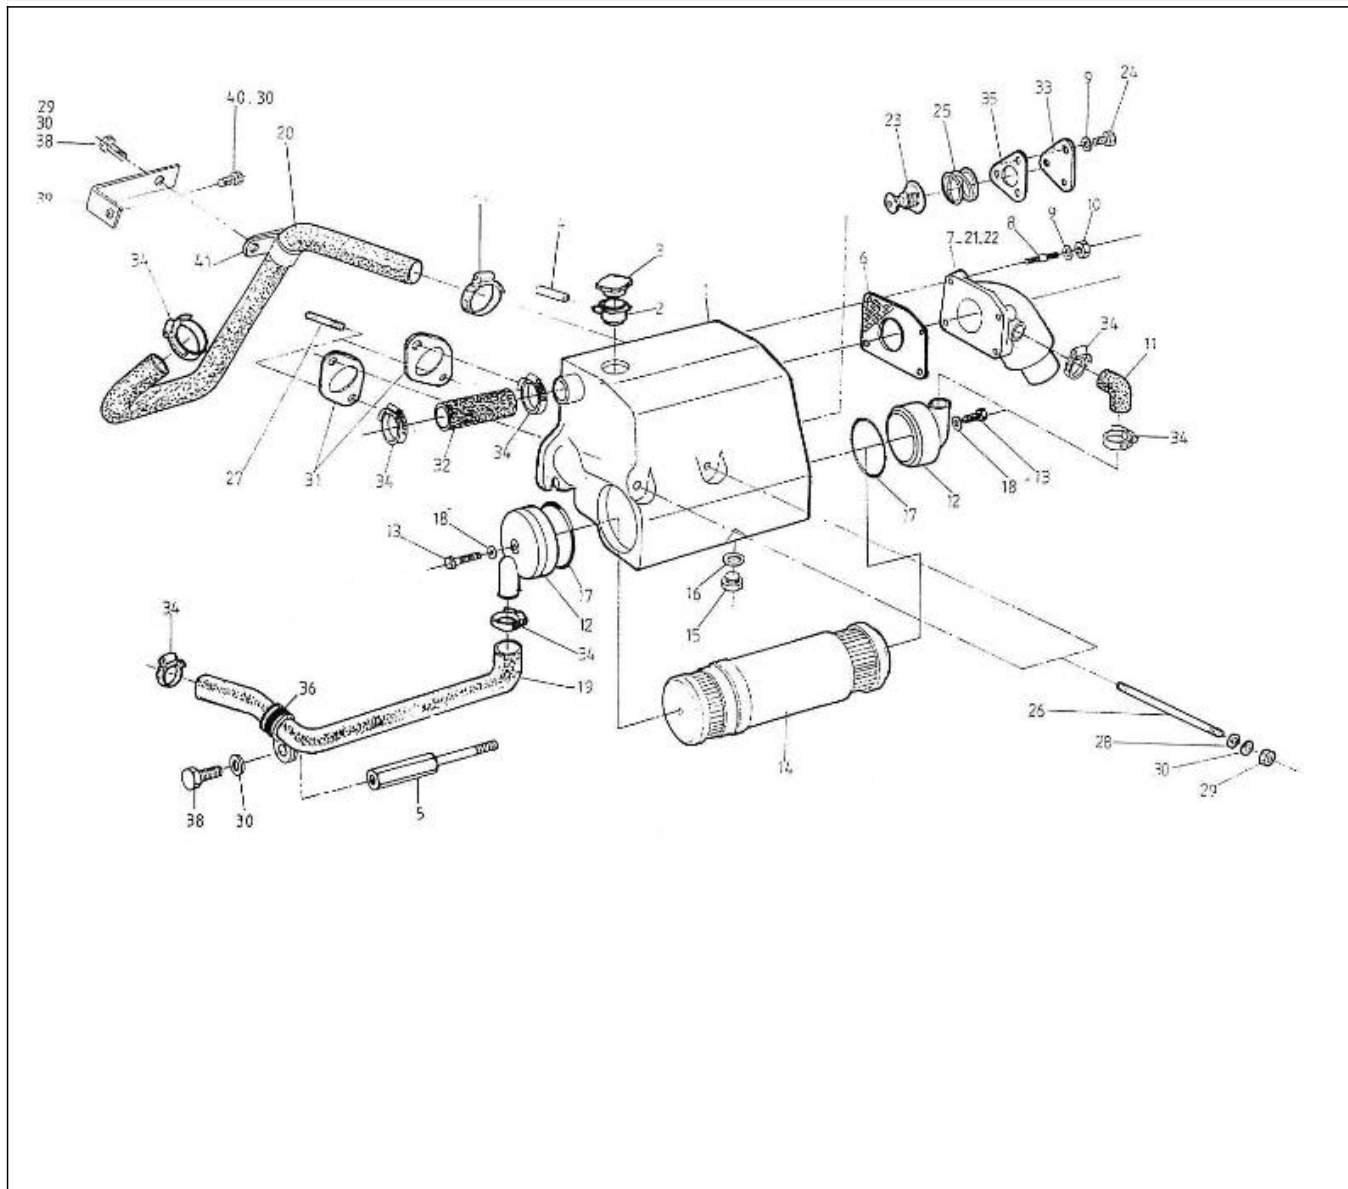

Brand: NanniDiesel

Model: Moteur 2.50HE

Version: Standard

Subassembly: Heat exchanger exh. Manifold

N.	Item	Description	Qty	Notes
1	970307012	HOUSING,HEATEXCHANGER	1	
2	970300834	FILLING,NECK WATER	1	
3	970604614	CAP,FILLING 0, 7 DOUBLE SEAL	1	
4	970300077	HOSE,D 8 L= 450	1	
5	970307899	SPACER	1	
6	970307015	GASKET	1	
7	970307024	MIXER	1	
8	970300057	STUD,M 8X 20	4	
9	970119139	WASHER,CORRUGATED D8	7	
10	970027322	NUT,M 8	4	
11	970307018	HOSE	1	
12	970307016	COVER,HEATEXCH.2.40HE	2	
13	970301263	BOLT,M 8X 45 -A2-	2	
14	970307137	TUBE,STACK	1	
15	970301561	PLUG,HEX M14X1,5	1	
16	970300306	GASKET,RING D14	1	
17	970307177	O-RING	2	
18	970300288	GASKET,M8	2	
19	970307810	HOSE	1	
20	970307138	HOSE	1	
21	970494517	CAP,FREEZE	1	
22	970307265	PLUG,HEX 1/8	1	
23	970307282	THERMOSTAT	1	
24	970639903	BOLT,HEX M 8X 16	3	
25	970307014	SPRING	1	
26	970307131	STUD	2	
27	970154026	STUD,M 6X 22	2	
28	970635459	WASHER,PLAIN D 6	4	
29	970635460	NUT,M 6	5	
30	970119149	WASHER, SPRING D 6	7	
31	970144512	GASKET,EXHAUST MANIFOLD 2. 40	2	
32	970300065	HOSE,D25 L= 75	1	
33	970307023	COVER	1	
34	970604526	CLAMP,HOSE 22-32	8	
35	970307152	GASKET	1	
36	970304071	CLAMP	1	
38	970439910	BOLT,HEX M 6X 16	2	
39	970307019	SUPPORT,PIPE CLAMP	1	
40	970609601	BOLT,HEX M 6X 12	1	
41	970304072	CLAMP	1	

V. 27/03/2006

Pag. 23/39