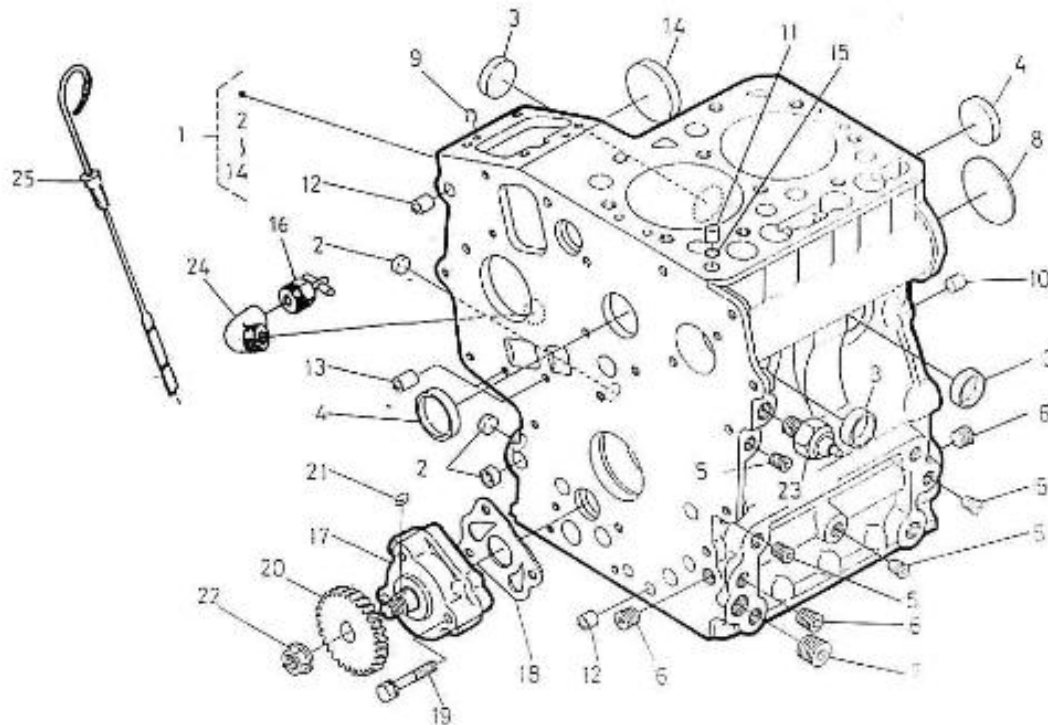

N.	Item	Description	Qty	Notes
1	970307454	COMP.CRANKCASE	1	
2	970307455	CAP,SEALING	3	
3	970307456	CAP,SEALING	3	
4	970140104	CAP, FREEZE	2	
5	970490107	PLUG,SOCK	4	
6	970490108	PLUG,SOCK	3	
7	970490109	PLUG,SOCK	1	
8	970307457	PLUG,EXPANSION	1	
9	970140109	PIN, CYLINDRICAL	2	
10	970490111	PIN,CYLINDRICAL	2	
11	970490112	PIN,PIPE	1	
12	970490113	PIN,PIPE	2	
13	970140108	PIN, PIPE	2	
14	970307458	COVER,CYL.HEAD	1	
15	970490116	O-RING	1	
16	970307178	TAP	1	
17	970143114	PUMP,OIL CPL.	1	
18	970143115	GASKET,OIL PUMP	1	
19	970143116	BOLT	3	
20	970143117	GEAR,OIL PUMP DRIVE 2. 40	1	
21	970143118	KEY,FEATHER	1	
22	970307460	NUT,FLANGE	1	
23	970851700	SWITCH,OIL	1	
24	970307267	ELBOW	1	
25	970307462	GAUGE,OIL	1	

V. 27/03/2006

Pag. 2/39

Brand: NanniDiesel
 Model: Moteur 2.50HE
 Version: Standard
 Subassembly: Timing case

N.	Item	Description	Qty	Notes
1	970307619	COMP CASE,GEAR	1	
2	970140202	PLUG, SOCK	2	
3	970140204	PIN, TIMING COVER 2.40	1	
4	970490203	O-RING	3	
5	970140205	GASKET, TIMING CASE 2.40	1	
6	970490119	BOLT,M 6X 18	1	
7	970302737	BOLT,M 6X 50	10	
8	970140208	BOLT	3	
9	970307621	BOLT	1	
10	970307622	BOLT	1	
11	970307623	SEAL,OIL	1	