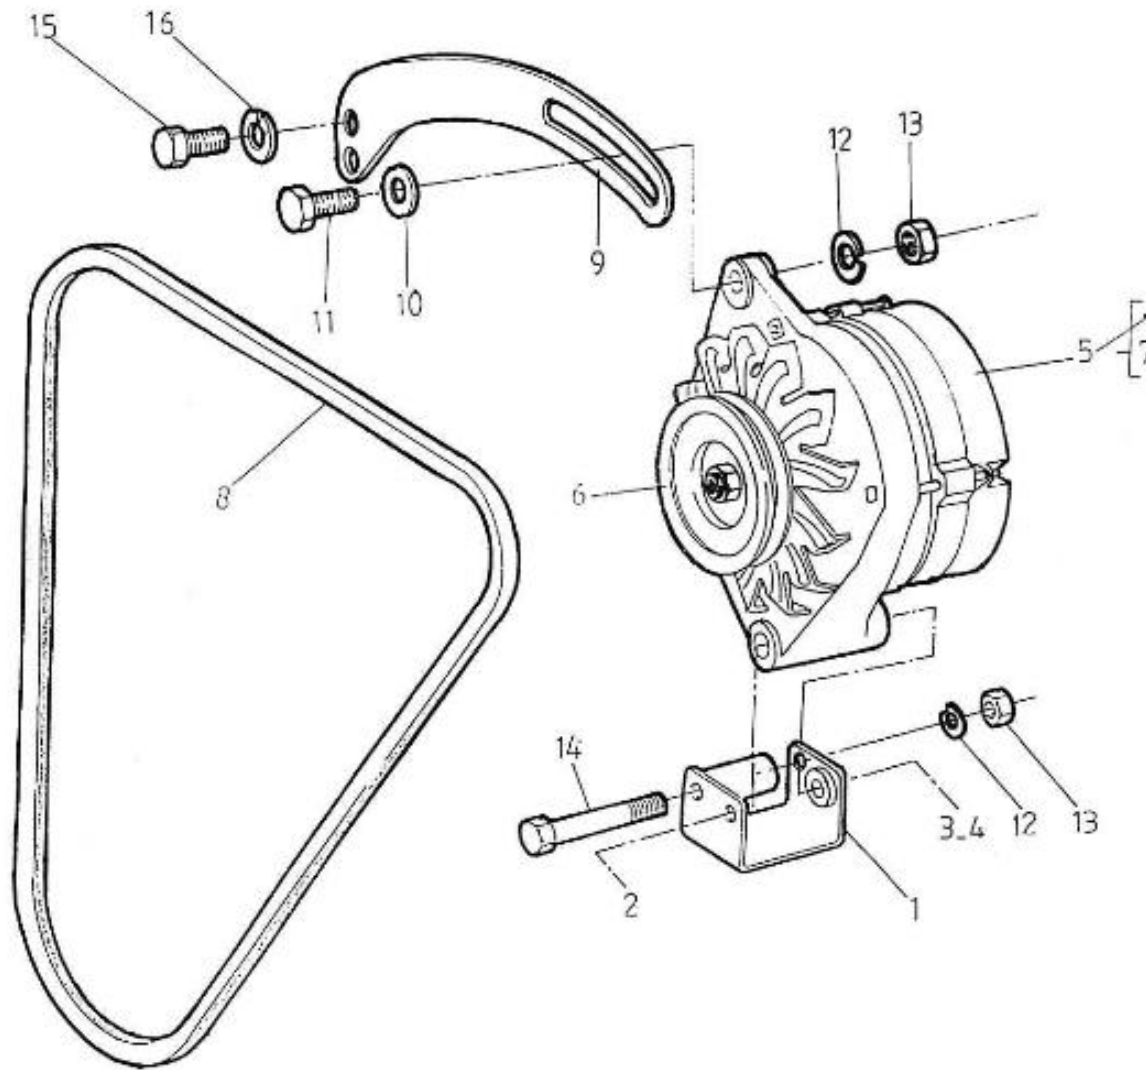

Brand: NanniDiesel

Model: Moteur 2.50HE

Version: Standard

Subassembly: Alternator Assy.Std.

N.	Item	Description	Qty	Notes
1	970307448	SUPPORT,ALTERNATOR	1	
2	970307495	BOLT	1	
3	970039794	WASHER	1	
4	970307532	NUT	1	
5	970307522	ALTERNATOR,14V-60A	1	
6	970307194	PULLEY	1	
7	970307533	REGULATOR,ALTERNATOR	1	
8	970307133	V-BELT	1	
9	970307449	TIGHTENER,V-BELT	1	
10	970304050	WASHER	1	
11	970024016	BOLT,HEX M 8X 40	1	
12	970119138	WASHER,SPRING D 8	2	
13	970027322	NUT,M 8	2	
14	970300261	BOLT,HEX M 8X 80	1	
15	970439910	BOLT,HEX M 6X 16	1	
16	970119149	WASHER, SPRING D 6	1	

V. 27/03/2006

Pag. 31/39