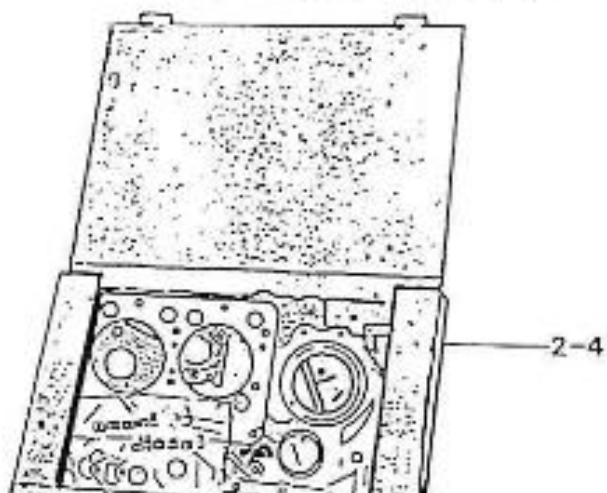

Brand: NanniDiesel
Model: Moteur 2.50HE
Version: Standard
Subassembly: Tools gasket set

N.	Item	Description	Qty	Notes
1	970609901	KIT,TOOLS	1	
2	970307450	GASKET SET	1	
3	970307451	GASKET SET	1	
4	970307189	GASKET SET	1	

V. 27/03/2006

Pag. 36/39