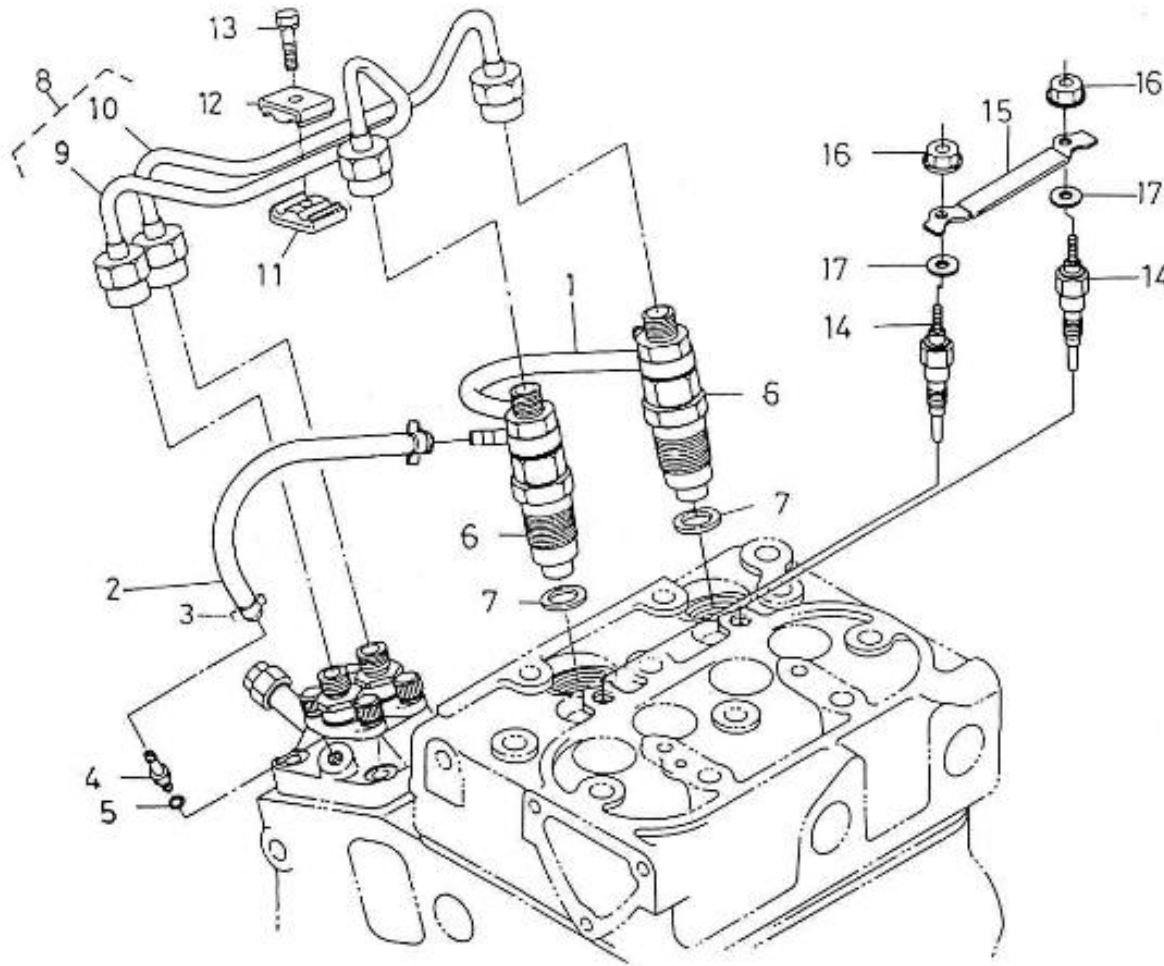

V. 27/03/2006

Pag. 15/39

Brand: NanniDiesel

Model: Moteur 2.50HE

Version: Standard

Subassembly: Injection lines nozzles

N.	Item	Description	Qty	Notes
1	970304146	HOSE	1	
2	970302167	HOSE,FUEL LEAKAGE D 3 L= 250	1	
3	970310171	CLAMP	2	
4	970142104	NOZZLE, FUEL OVERFLOW LINE	1	
5	970150403	RING,SEAL	1	
6	970307587	ASSY HOLDER,NOZZLE	2	
7	970142109	GHASKET, RING INJECTORS	2	
8	970307588	INJECTION PIPE	1	
9	970307589	PIPE,INJECTION	1	
10	970307590	PIPE,INJECTION	1	
11	970142114	CLAMP,FUEL LINES 1+2	1	
12	970142115	CLAMP,FUEL-LINES 1+2	1	
13	970492118	SCREW,M 5X 20 ROUND HEAD	1	
14	970307591	GLOW PLUG	2	
15	970307592	CORD,GLOW PLUG	1	
16	970307593	NUT,FLANGE	2	
17	970307594	WASHER,PLAIN	2	