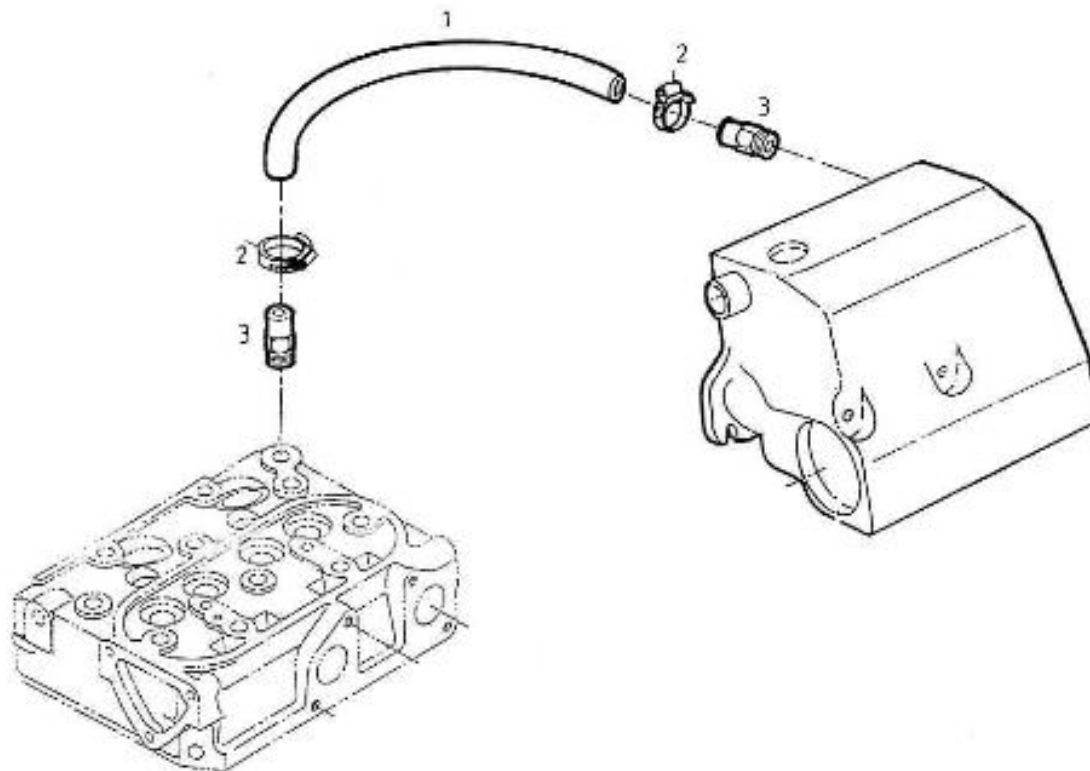

Brand: NanniDiesel
Model: Moteur 2.50HE
Version: Standard
Subassembly: Cooling system breather

N.	Item	Description	Qty	Notes
1	970307807	HOSE	1	
2	970439306	CLAMP,HOSE 11-17	2	
3	970307806	ELBOW	2	

V. 27/03/2006

Pag. 24/39