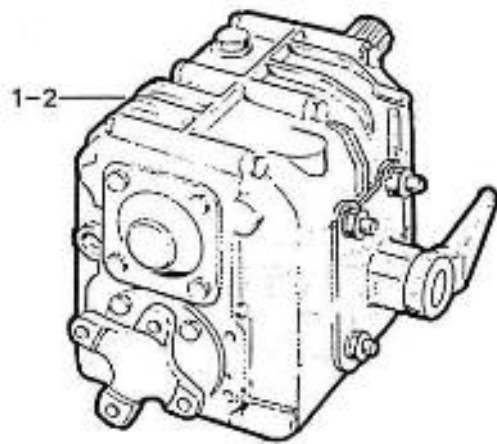

Brand: NanniDiesel	N.	Item	Description	Qty	Notes
Model: Moteur 2.50HE	1	970307149	GEARBOX	1	
Version: Standard	2	970307115	GEARBOX	1	
Subassembly: Reversing gear					

V. 27/03/2006

Pag. 35/39