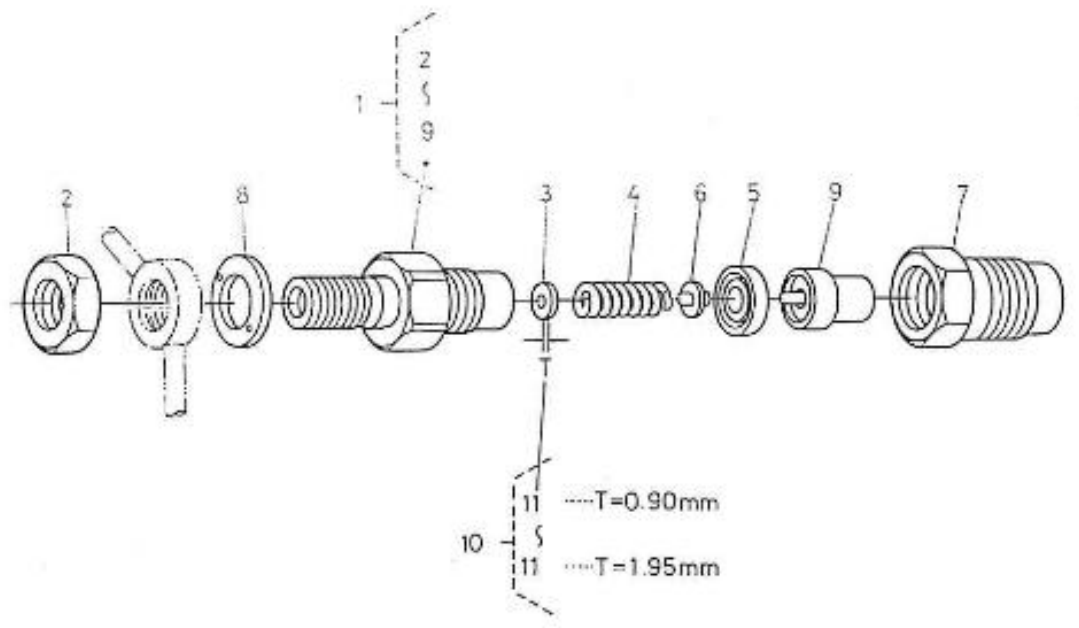

Brand: NanniDiesel
Model: Moteur 2.50HE
Version: Standard
Subassembly: Nozzle holder

N.	Item	Description	Qty	Notes
1	970307587	ASSY HOLDER,NOZZLE	2	
2	970142175	NUT,NOZZLE INJ.	2	
3	970302825	SPACER,ADJ.NOZZLE STD.	2	
4	970142171	SPRING,NOZZLE FUEL	2	
5	970142173	PIECE,DISTANCE NOZZLE INJ.	2	
6	970142170	ROD,PUSH NOZZLE FUEL	2	
7	970307595	NUT	2	
8	970302826	WASHER,NOZZLE INJ.	2	
9	970307596	PIECE,NOZZLE	2	
10	970142200	SET,SPACER NOZZLE	1	
11	970142178	SPACER,NOZZLE INJ. 0,925MM	1	
11	970142179	SPACER,NOZZLE INJ. 0,950MM	1	
11	970142180	SPACER,NOZZLE INJ. 0,975MM	1	
11	970302825	SPACER,ADJ.NOZZLE STD.	1	

V. 27/03/2006

Pag. 19/39