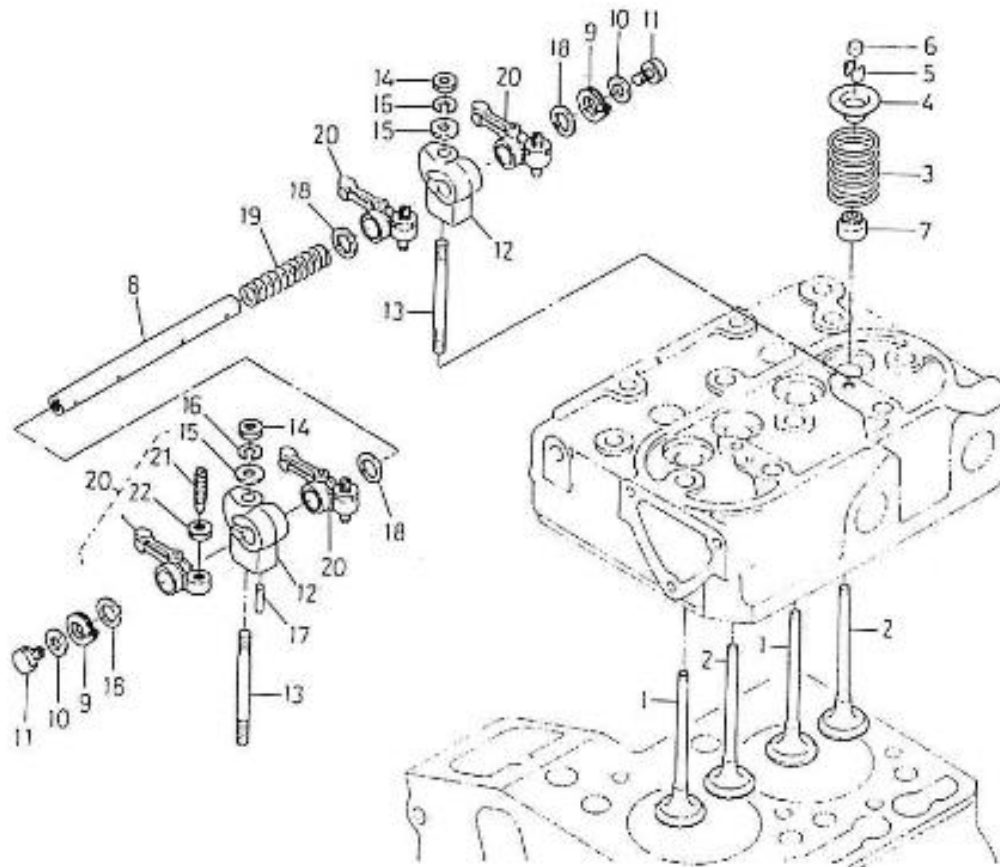

V. 27/03/2006

Pag. 7/39

Brand: NanniDiesel

Model: Moteur 2.50HE

Version: Standard

Subassembly: Valves & Springs

N.	Item	Description	Qty	Notes
1	970141001	VALVE, INTAKE 2.40	2	
2	970141002	VALVE, EXHAUST 2.40	2	
3	970141003	SPRING, VALVE 2.40	4	
4	970141004	RETAINER, VALVE SPRING	4	
5	970141005	COLLAR, VALVE SPRING 2.40	8	
6	970141007	CAP, VALVE	4	
7	970307541	SEAL, VALVE STEM	4	
8	970141008	SHAFT, ROCKER ARM 2.40	1	
9	970141009	SPRING, ROCKER ARM 2.40	2	
10	970141013	WASHER, ROCKER ARM SHAFT 2.40	2	
11	970141015	BOLT, M6X10	2	
12	970141011	BRACKET, ROCKER ARM 2.40	2	
13	970141012	STUD, CYL.HEAD 2.40	2	
14	970151133	NUT, M 6	2	
15	970141326	WASHER, PLAIN D6	2	
16	970119149	WASHER, SPRING D 6	2	
17	970141010	SCREW, ADJ.ROCKER ARM 2.40	1	
18	970141016	WASHER, ROCKER ARM 2.40	2	
19	970141017	SPRING, ROCKER ARM 2.40	1	
20	970141019	ASSY, ROCKER ARM 2.40HE	4	
21	970141022	SCREW, ADJ.ROCKER ARM	4	
22	970141023	NUT, ROCKER ARM 2.40	4	

V. 27/03/2006

Pag. 8/39

Brand: NanniDiesel

Model: Moteur 2.50HE

Version: Standard

Subassembly: Camshaft

N.	Item	Description	Qty	Notes
1	970141101	TAPPET, CAMSHAFT 2.40	4	
2	970307548	PUSH ROD	4	
3	970141103	CAMSHAFT, CPL 2.40	1	
4	970307549	CAMSHAFT	1	
5	970302043	SCREW,SET	1	
6	970141105	GEAR, CAMSHAFT 2.40	1	
7	970141106	KEY, FEATHER CAMSHAFT 2.40-4.1	1	
8	970141107	STOPPER, CAMSHAFT	1	
9	970140123	BOLT ,M 6X12	2	
10	970307542	COMP.GEAR,IDLE	1	
11	970307543	BUSH	1	
12	970307544	COLLAR,IDLE GEAR	1	
13	970307545	RING,SNAP	1	
14	970307546	SHAFT,IDLE GEAR	1	
15	970490508	BOLT,M 6X 14	3	