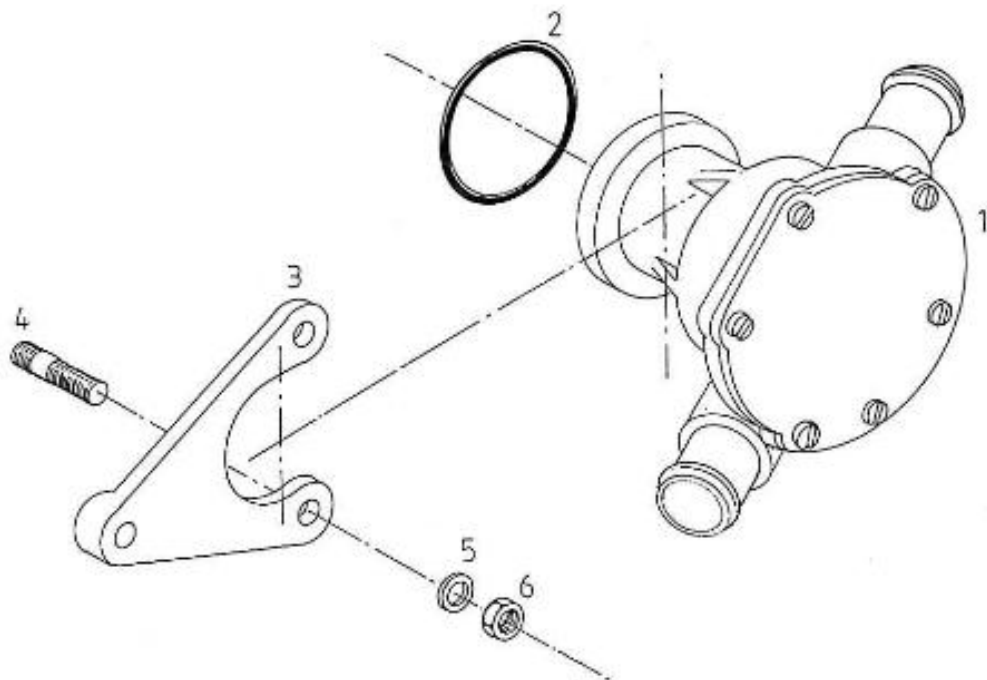

Brand: NanniDiesel	N.	Item	Description	Qty	Notes
Model: Moteur 2.50HE	1	970307808	PUMP,WATER	1	
Version: Standard	2	970494025	O-RING	1	
Subassembly: Seawater pump Ass	3	970307809	FLANGE	1	
	4	970154026	STUD,M 6X 22	3	
	5	970609602	WASHER,CORRUGATED D 6	3	
	6	970635460	NUT,M 6	3	

V. 27/03/2006

Pag. 25/39