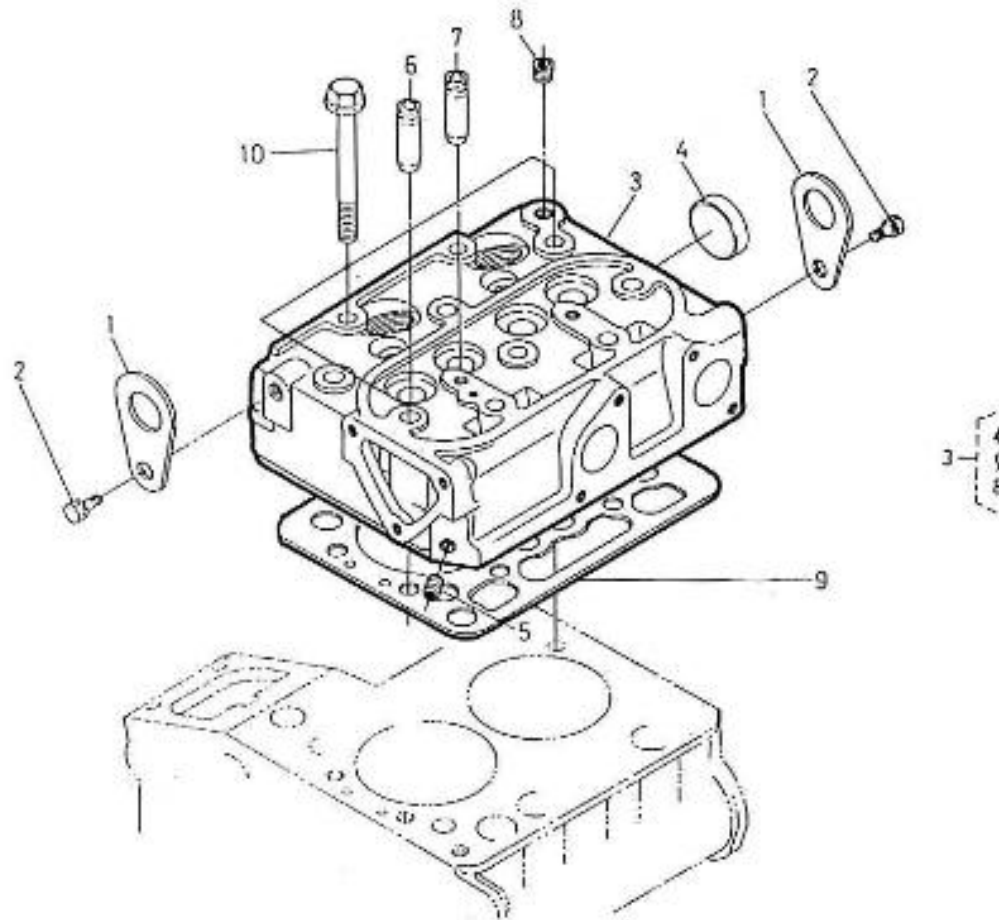

V. 27/03/2006

Pag. 6/39

Brand: NanniDiesel

Model: Moteur 2.50HE

Version: Standard

Subassembly: Cylinder head

N.	Item	Description	Qty	Notes
1	970140901	HOOK, ENGINE 2.40	2	
2	970140919	BOLT, M8X14	2	
3	970307464	COMP.CYLINDER HEAD	1	
4	970140904	CAP, FREEZE	1	
5	970490107	PLUG, SOCK	1	
6	970140922	GUIDE, VALVE INTAKE 2.40HE	2	
7	970140923	GUIDE, VALVE EXHAUST 2.40	2	
8	970140908	PLUG, CYL.HEAD 2.40	1	
9	970307465	GASKET,CYL.HEAD NA	1	
10	970140912	BOLT, CYL.HEAD 2.40	10	