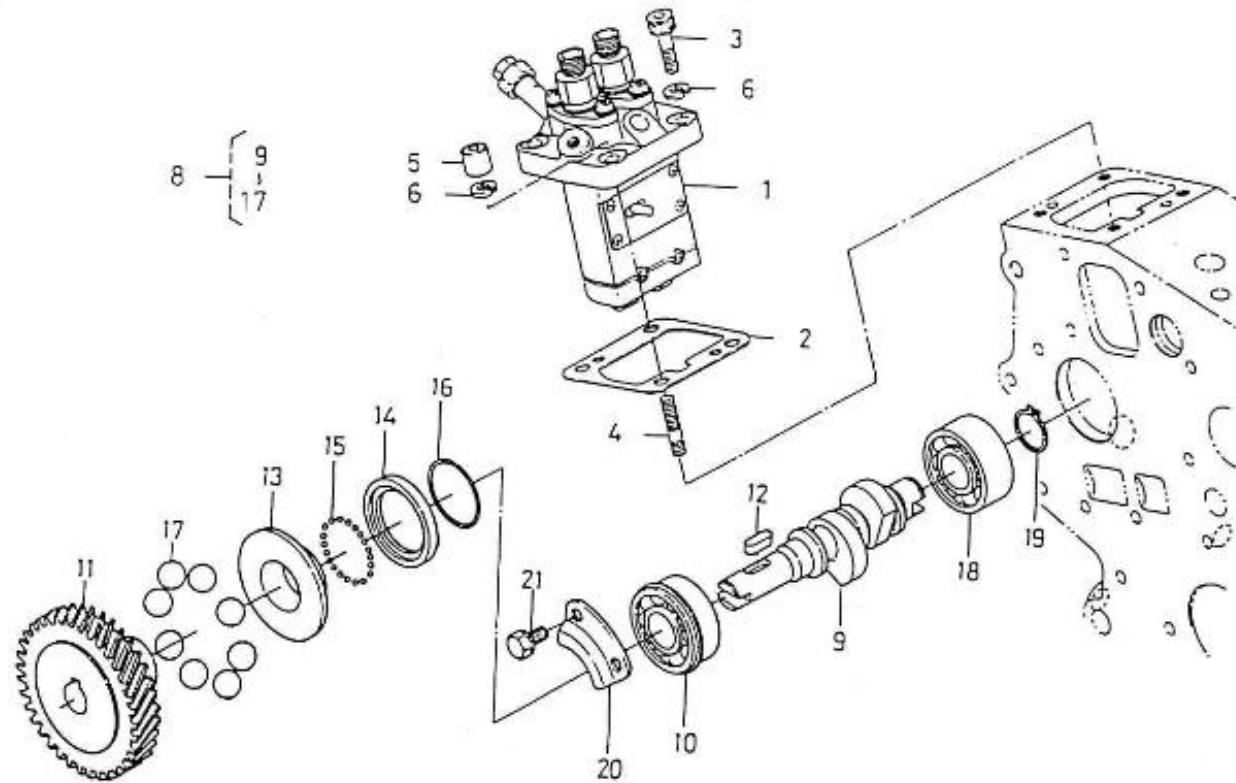

V. 27/03/2006

Pag. 14/39

Brand: NanniDiesel

Model: Moteur 2.50HE

Version: Standard

Subassembly: Injection & Fuel pump

N.	Item	Description	Qty	Notes
1	970307597	ASSY PUMP,INJECTION	1	
2	970142121	SHIM,INJECTION PUMP 2. 40	2	
2	970307598	SHIM,INJ.PUMP 0.25	1	
3	970142138	BOLT,SOCK M 6X 20	3	
4	970142139	STUD,INJ.PUMP	1	
5	970142140	NUT,CAP	1	
6	970119149	WASHER, SPRING D 6	4	
8	970307600	ASSY CAMSHAFT,FUEL	1	
9	970142123	CAMSHAFT,FUEL 2. 40	1	
10	970142124	BEARING,CASE	1	
11	970307602	GEAR,INJECTION PUMP	1	
12	970491106	KEY,FEATHER	1	
13	970142127	SLEEVE	1	
14	970142129	COVER,BEARING 2. 40HE	1	
15	970142130	BEARING,BALL CAMSHAFT 2.40HE	32	
16	970492128	CIR-CLIP,GOVERNOR SLEEVE	1	
17	970492132	BEARING,BALL GOVERNOR	8	
18	970142134	BEARING,CASE	1	
19	970142133	CIR-CLIP,EXTERNAL	1	
20	970142136	STOPPER,FUEL CAMSHAFT 2.40	1	
21	970140123	BOLT ,M 6X12	2	