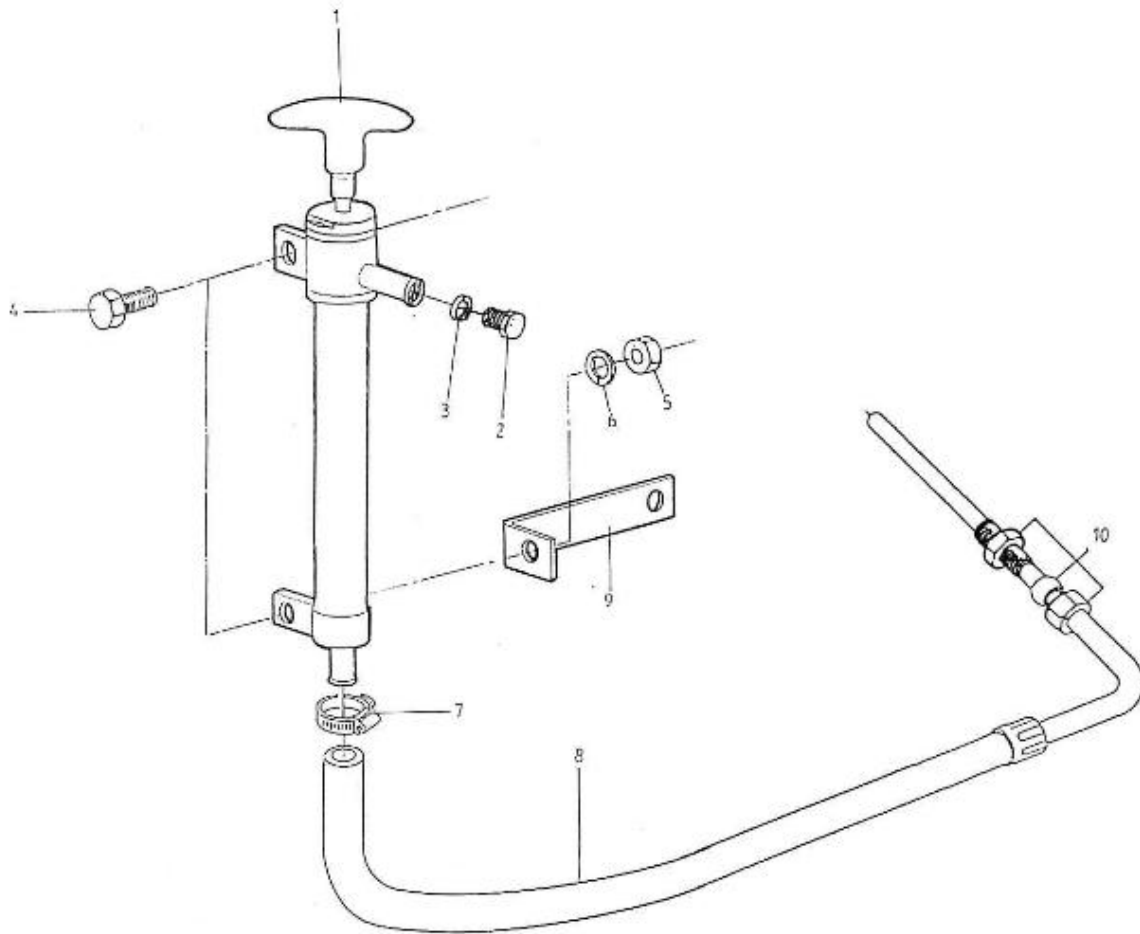

V. 27/03/2006

Pag. 28/39

Brand: NanniDiesel

Model: Moteur 2.50HE

Version: Standard

Subassembly: Oil extraction pump

N.	Item	Description	Qty	Notes
1	970439302	PUMP,OIL EXTRACTION	1	
2	970832061	BOLT	1	
3	970300288	GASKET,M8	1	
4	970439910	BOLT,HEX M 6X 16	2	
5	970635460	NUT,M 6	1	
6	970119149	WASHER, SPRING D 6	1	
7	970439306	CLAMP,HOSE 11-17	1	
8	970307965	DRAIN OIL PIPE	1	
9	970307019	SUPPORT,PIPE CLAMP	1	
10	970310026	CONNECTION	1	