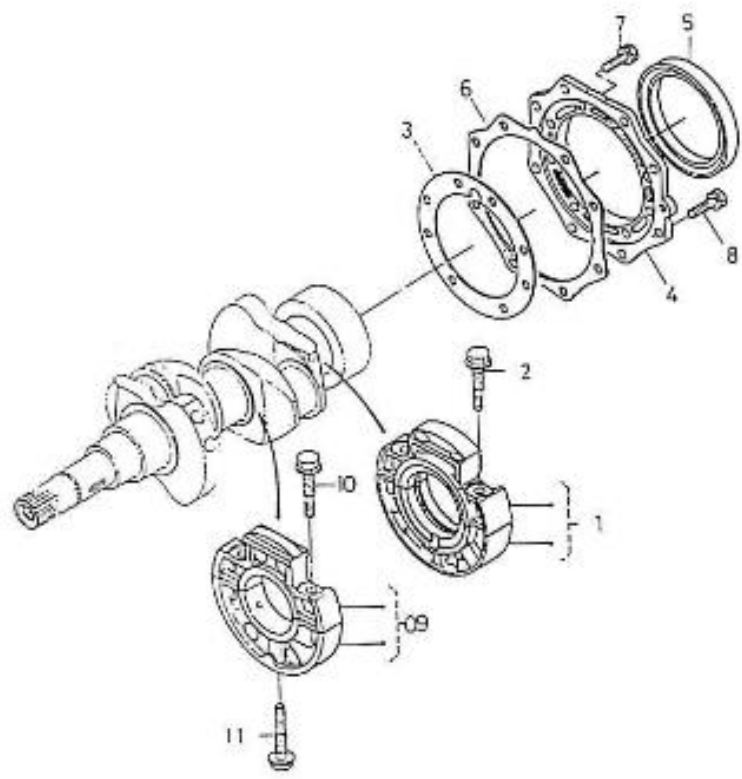

Brand: NanniDiesel
Model: Moteur 2.50HE
Version: Standard
Subassembly: Crankshaft

N.	Item	Description	Qty	Notes
1	970307466	ASSY CASE,MAIN BRG	1	
2	970141533	BOLT, BEARING CASE	2	
3	970141506	GASKET, BEARING CASE 2.40	1	
4	970141535	COVER, BEARING CASE 2.40	1	
5	970141529	SEAL, OIL	1	
6	970141508	GASKET, BEARING CASE COVER 2.4	1	
7	970491536	BOLT,M 6X 20	8	
8	970141537	BOLT, M6X22	8	
9	970307468	ASSY CASE,MAIN BRG 1	1	
10	970141533	BOLT, BEARING CASE	2	
11	970141539	BOLT, BEARING CASE N02	1	

V. 27/03/2006

Pag. 12/39