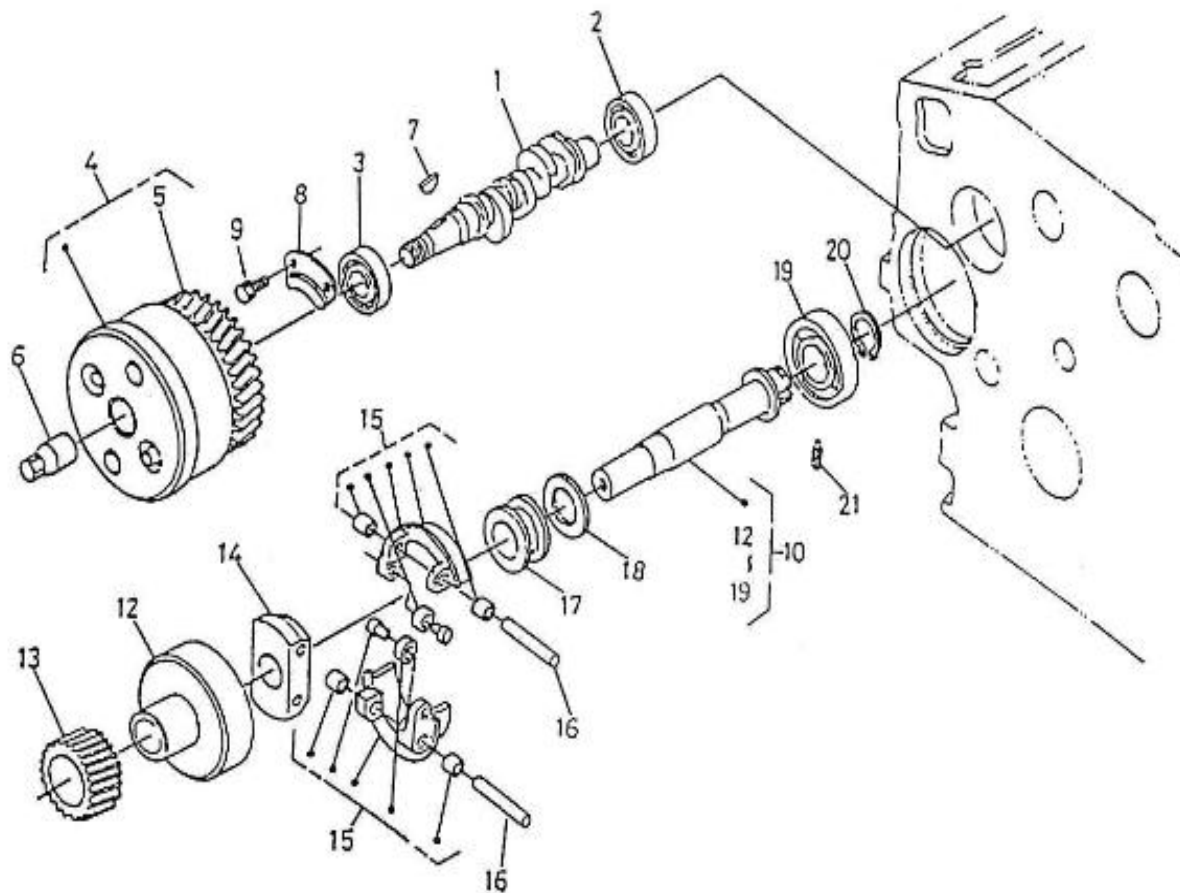

V. 30/04/2012

Pag. 12/37

Brand: NanniDiesel

Model: Moteur 3.110HE

Version: Standard

Subassembly: Camshaft fuel

N.	Item	Description	Qty	Notes
1	970302834	CAMSHAFT,FUEL 4.150	1	
2	970302835	BEARING,CASE	1	
3	970302836	BEARING,CASE	1	
4	970304123	AUTOMATIC ADVANCE	1	
5	970304124	GEAR	1	
6	970302839	NUT,CAP	1	
7	970302840	KEY,FEATHER	1	
8	970302841	STOPPER,FUEL CAMSHAFT	1	
9	970140123	BOLT ,M 6X12 (AFTER N°KTE08070398)	2	
10	970304125	SHAFT	1	
12	970302843	SHAFT,GOVERNOR GEAR 4.150	1	
13	970302844	GEAR,GOVERNOR	1	
14	970302845	SUPPORT,GOVERNOR WEIGHT	1	
15	970302846	WEIGHT,GOVERNOR CPL. 4.150	2	
16	970302847	SHAFT,GOVERNOR WEIGHT	2	
17	970302848	SLEEVE,GOVERNOR	1	
18	970302849	WASHER,THRUST	1	
19	970302850	BEARING,CASE	1	
20	970302851	CIR-CLIP,GOVERNOR SHAFT	1	
21	970302852	SCREW,SET	1	