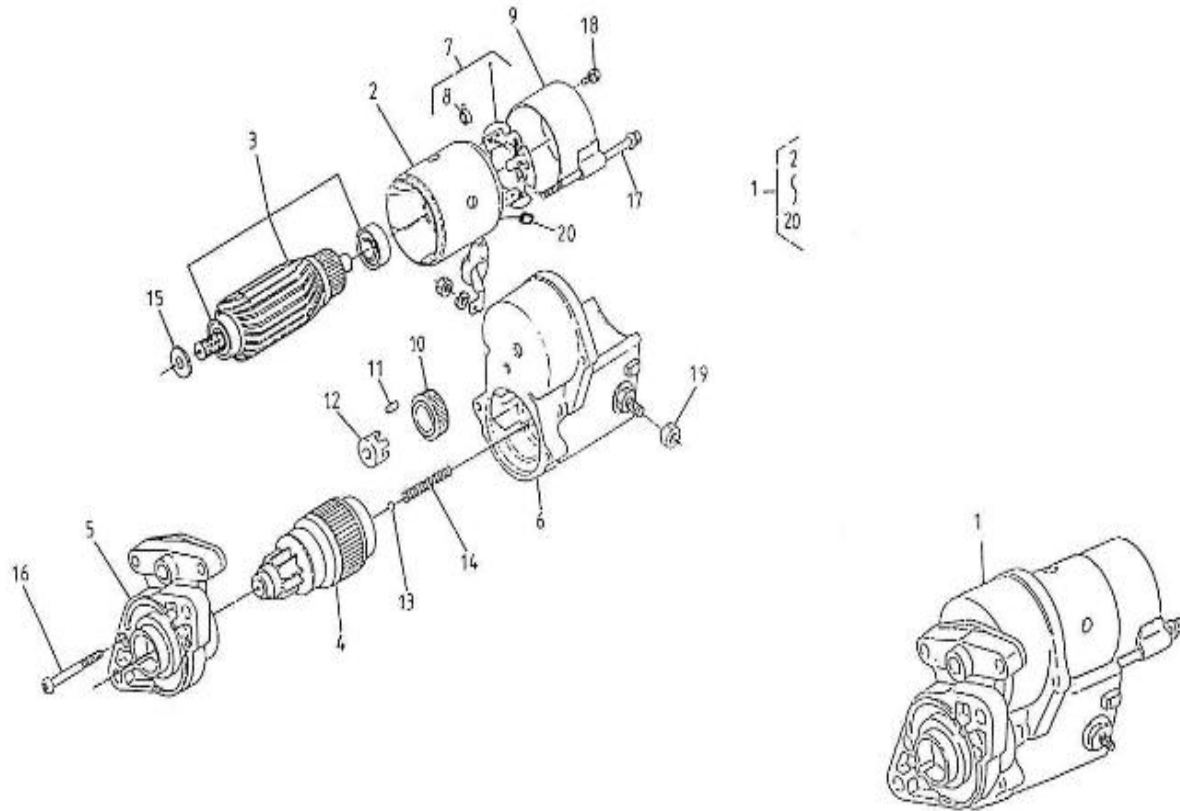

Brand: NanniDiesel

Model: Moteur 3.110HE

Version: Standard

Subassembly: Starter motor

N.	Item	Description	Qty	Notes
1	970517303	STARTER,MOTOR 12V 1,0KW 1P	1	
2	970517302	STATOR,4.110	1	
3	970517304	ROTOR,STARTER 4.110	1	
4	970517305	PINION,STARTER	1	
5	970517307	FRAME,DRIVE END-STARTER MOTOR	1	
6	970517306	HOLDER,MAGNET SWITCH	1	
7	970517317	HOLDER,BRUSH	1	
8	970517318	SPRING,BRUSH	4	
9	970517312	FRAME,END STARTER MOTOR 4.110H	1	
10	970517313	GEAR,2 STARTER MOTOR 4.110	1	
11	970517314	ROLLER,STARTER MOTOR 4.110	5	
12	970517315	BUSHING,PLASTIC (STARTER MOTOR	1	
13	970517316	BHEARING,BALL STARTER MOTOR	1	
14	970517319	SPRING,STARTER MOTOR 4.110	1	
15	970517320	WASHER,FELT	1	
16	970517321	SCREW	2	
17	970303964	BOLT	2	
18	970517323	BOLT	2	
19	970517324	NUT,STATER 4.110	1	
20	970303957	BRUSH	2	

V. 30/04/2012

Pag. 25/37