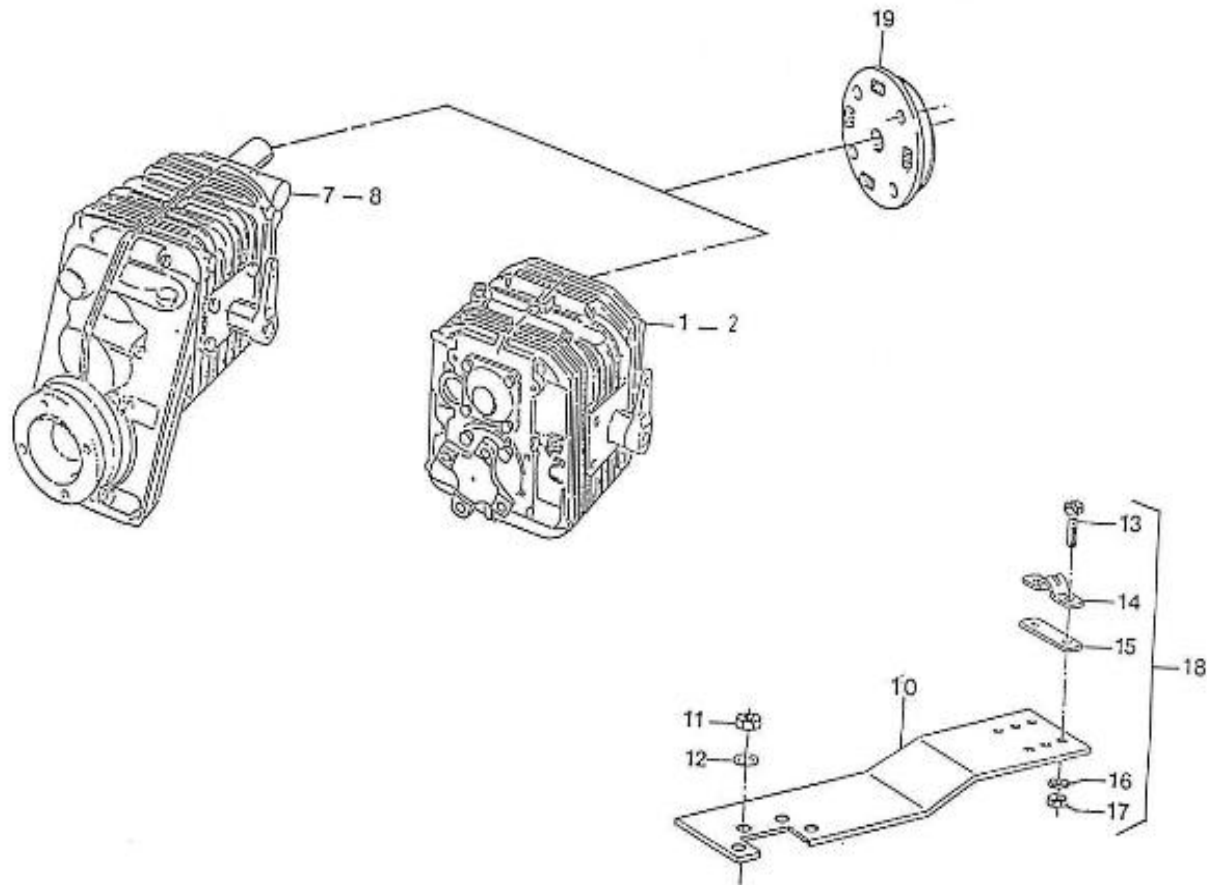

Brand: NanniDiesel

Model: Moteur 3.110HE

Version: Standard

Subassembly: Reversing gear

N.	Item	Description	Qty	Notes
1	916103214	INV. ZF10 M - R2.04/1	1	
2	970776012	GEARBOX,HBW100 -2,72R	1	
10	970300373	SUPPORT,CONTROL HBW	1	
11	970027322	NUT,M 8 (++ECROU FIL DEMARREUR)	2	
12	970119139	WASHER,CORRUGATED D8 (DONT 3 PTO)	2	
13	970300317	BOLT,HEX M 5X 16	2	
14	QCC33010TF	THREADING COLLAR JACKET 33C	1	
15	970300316	PLATE,CLAMP	1	
16	970300318	WASHER,SPRING D 5	2	
17	970609904	NUT,M 5	2	
18	970835020	CLAMP	1	
19	970776050	DAMPERPLATE,121 DIN	1	

V. 30/04/2012

Pag. 33/37