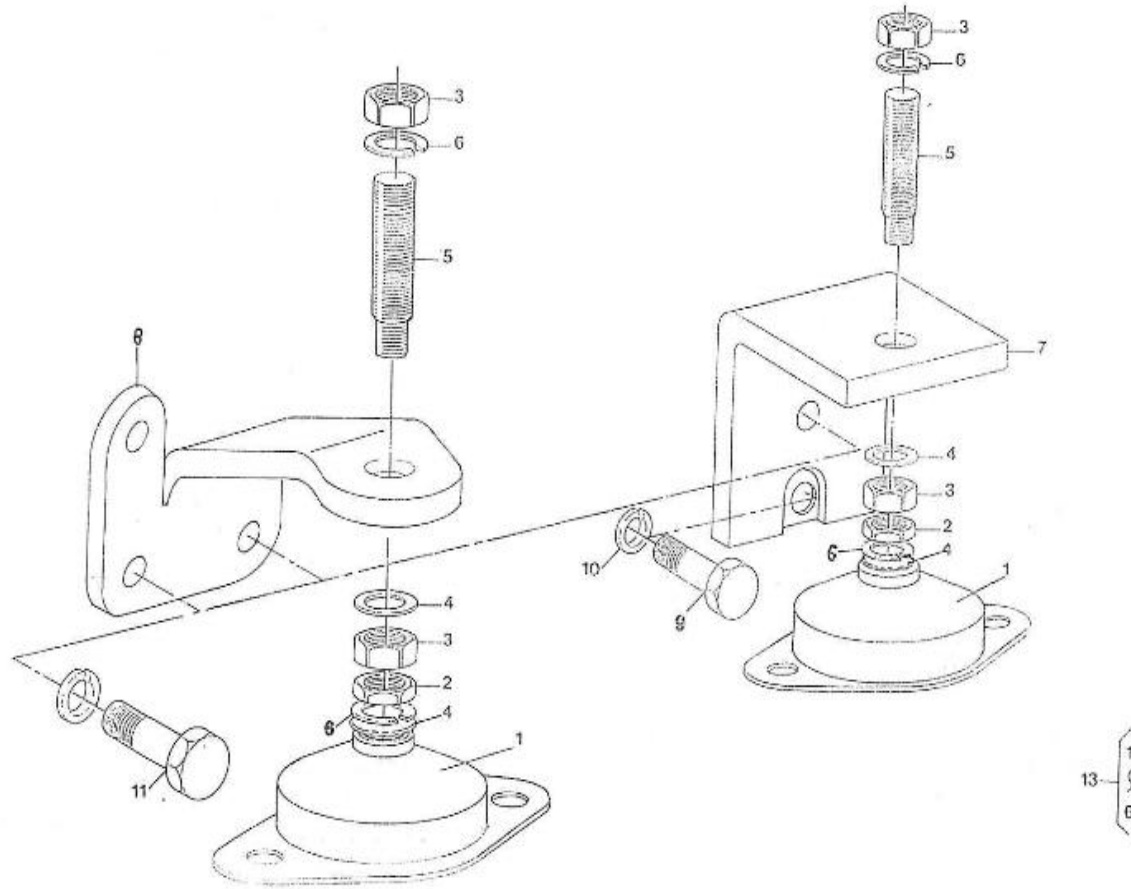

Brand: NanniDiesel

Model: Moteur 3.110HE

Version: Standard

Subassembly: Engine mount

N.	Item	Description	Qty	Notes
1	970307198	ELASTIC MOUNT	4	
2	970649109	WASHER,SPRING D16	4	
3	970302271	NUT,M16X1,5 (+++A.AUTO 2E SEUIL)	8	
4	970649108	WASHER,PLAIN D16	4	
6	970119136	WASHER,SPRING D10 (POUR INVERSEUR)	10	
7	970307098	SUPPORT,MOUNT	2	
8	970307099	SUPPORT,MOUNT	2	
9	970499051	BOLT,HEX M10X1,25X 30 (+++ FIX . PTO)	10	

V. 30/04/2012

Pag. 35/37