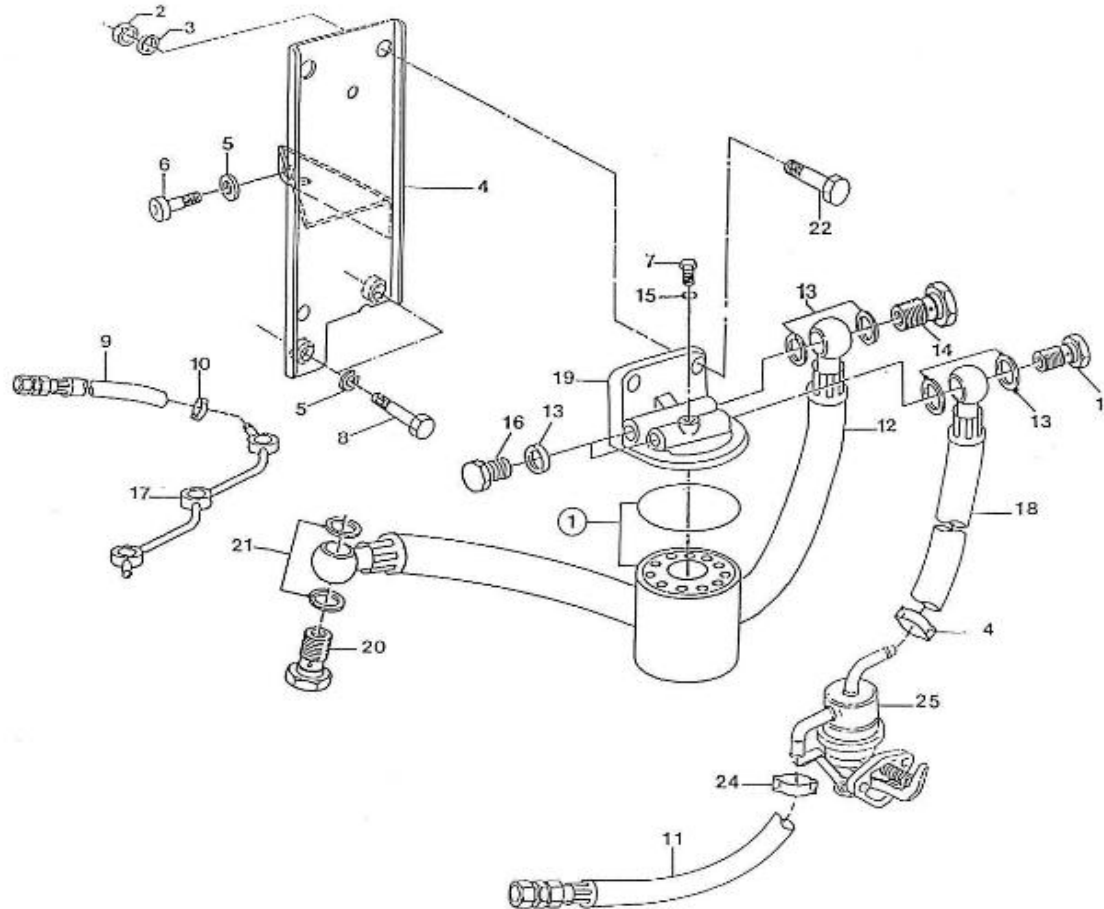

Brand: NanniDiesel

Model: Moteur 3.110HE

Version: Standard

Subassembly: Fuel filter Assy.

N.	Item	Description	Qty	Notes
1	970622350	FILTER,FUEL	1	
2	970119143	NUT, M10	2	
3	970119136	WASHER,SPRING D10 (POUR INVERSEUR)	2	
4	970302604	SUPPORT,FUEL FILTER S5	1	
5	970119149	WASHER, SPRING D 6 (Pour protection injecteur)	3	
6	970604615	BOLT,SOCK M 6X 20	1	
7	970832061	BOLT	1	
8	970302584	BOLT,HEX M 6X 60	2	
9	970300293	HOSE,FUEL RETURN CPL.	1	
10	970310171	CLAMP (+++ FIX DURITE WASTEGATE)	1	
11	970302330	HOSE,FUEL SUPPLY CPL.	1	
12	970302586	HOSE,FUEL SUPPLY INJ.PUMP CPL.	1	
13	970300306	GASKET,RING D14 (SUR REFROID THERMO MOTA)	6	
14	970432515	BOLT,BANJO M14X1,5 (=> N°KT08090423)	2	
15	970300288	GASKET,M8 (FIX TUYAU GRAISSAGE)	1	
16	970875506	PLUG (<= N°KT08090422)	2	
17	970304117	ASSY PIPE,OVER FLOW	1	
18	970302587	HOSE,FUEL SUPPLY FILTER CPL. (	1	
19	970302494	SUPPORT,FUEL FILTER ELEMENT H-	1	
20	970304066	BOLT,BANJO	1	
21	970300430	GASKET,RING D10 (+++ FIX TUYAU GRAISSAGE SUR	2	
22	970635508	BOLT,HEX M10X 25 (A DEFINIR)	2	
24	970302585	CLAMP,TWO-EAR 11-13	2	
25	970302831	PUMP,FUEL FEED CPL.4.150	1	

V. 30/04/2012

Pag. 16/37