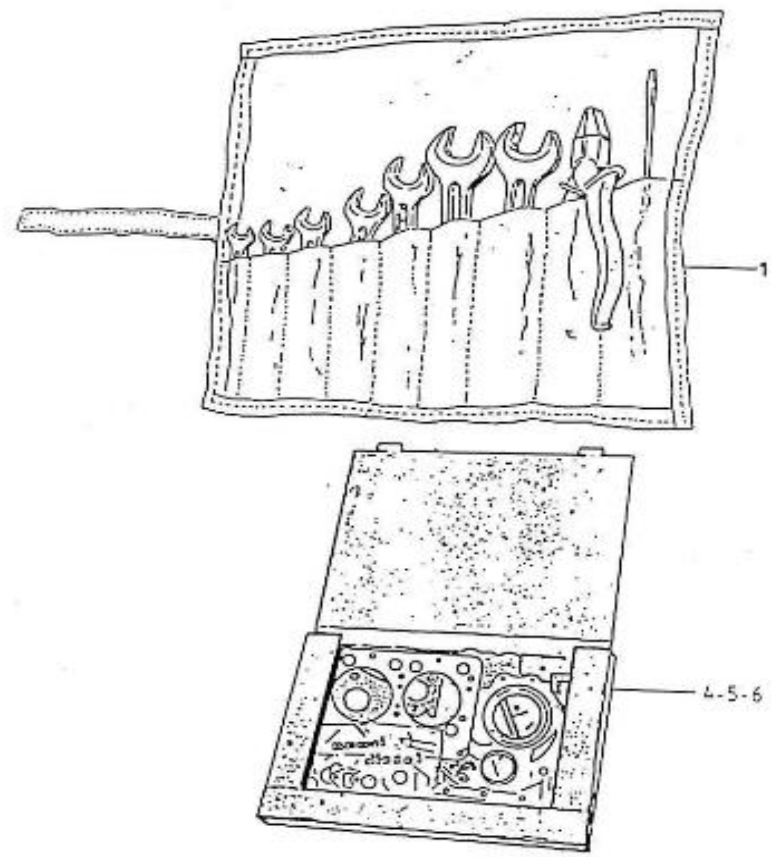

Brand: NanniDiesel
Model: Moteur 3.110HE
Version: Standard
Subassembly: Tools gasket set

N.	Item	Description	Qty	Notes
1	970609901	KIT,TOOLS	1	
4	970307170	GASKET SET	1	
5	970307171	GASKET SET	1	
6	970307174	GASKET SET	1	

V. 30/04/2012

Pag. 34/37