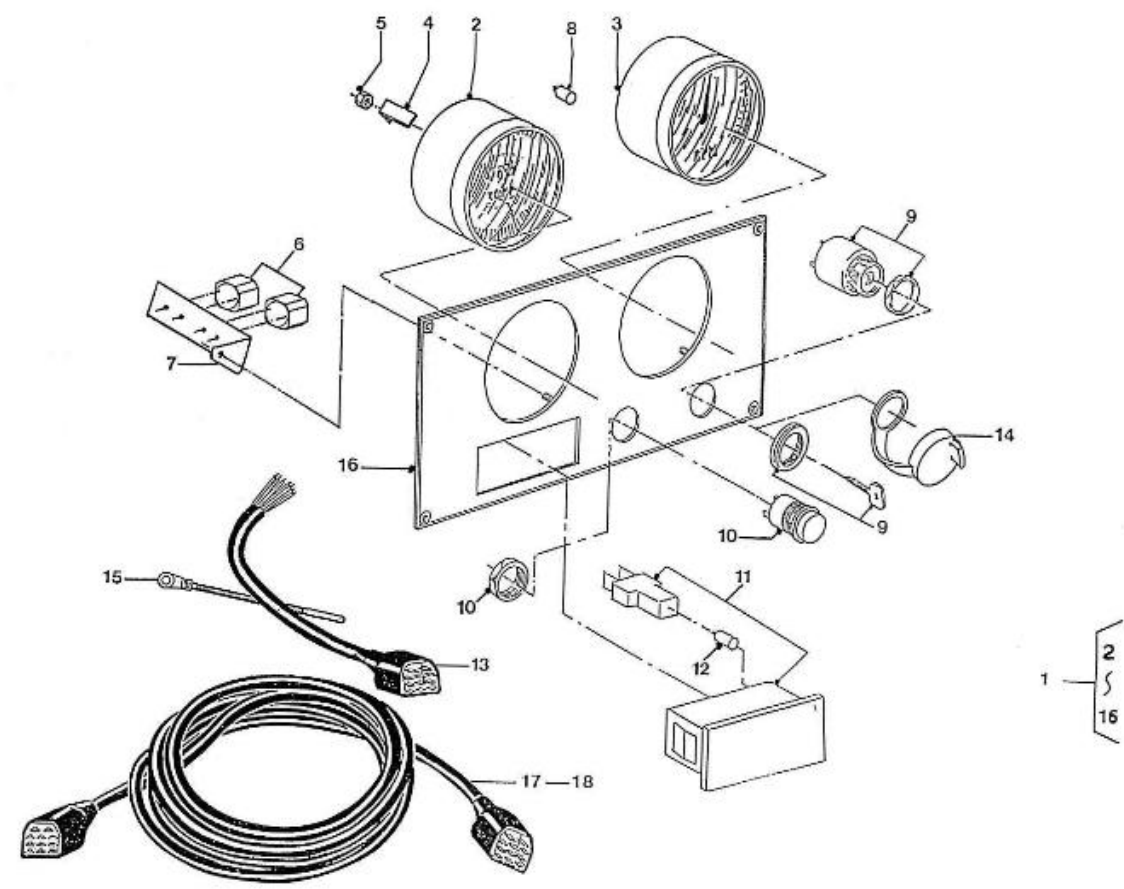

V. 30/04/2012

Pag. 28/37

Brand: NanniDiesel

Model: Moteur 3.110HE

Version: Standard

Subassembly: Panel 2 instruments

N.	Item	Description	Qty	Notes
1	970302672	No longer available - PANEL,2 INSTRUMENTS 12V CPL VD	1	
2	970301662	GAUGE,VDO,TEMP/VOLT 40-120,8-1	1	
3	970301642	No longer available - GAUGE,VDO,TACH,4000 12-24V 2P	1	
4	970300920	CLAMP,INSTRUMENTS	8	
5	970301191	NUT,M 4 A2	8	
6	970302684	BUZZER,SONITRON SMA 24A P17.05	2	
7	970310182	SUPPORT (.)	1	
8	970856011	BULB 12V-2W	2	
9	970302667	SWITCH,BOSCH STARTER + GLOWING	1	
10	970300967	BUTTON,PUSH	1	
11	970856005	INDICATORI OTTICI A 4 SPIE	1	
12	970856011	BULB 12V-2W	4	
13	970304003	Please consult us	1	
14	970304021	COVER	1	
15	970304019	CABLEBINDER,PLASTIC 4.8X195	1	
16	970302669	PLATE,PANEL 2 INSTR W/SW GLOW/	1	
17	970302665	WIRING,INTERMEDIATE 4MTR 11POS	1	
18	970302666	WIRING,INTERMEDIATE 8MTR 11POS (TOTAL 12M)	1	