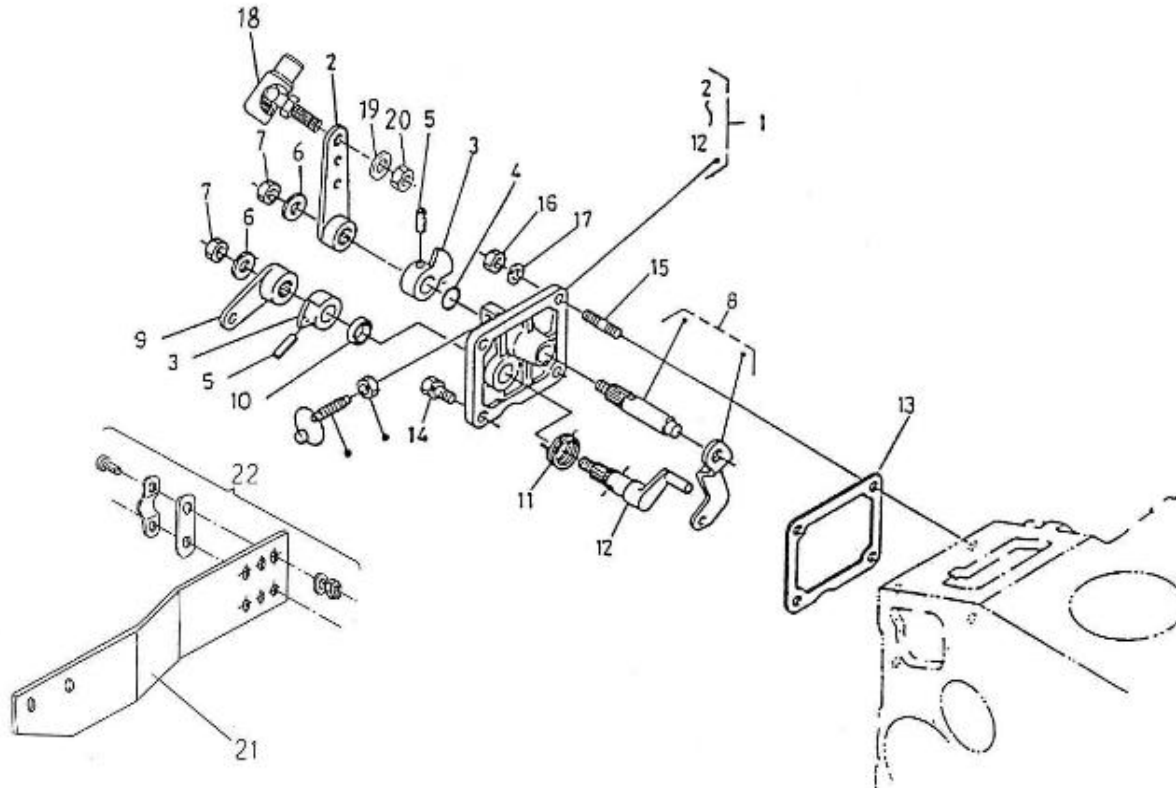

V. 30/04/2012

Pag. 8/37

Brand: NanniDiesel

Model: Moteur 3.110HE

Version: Standard

Subassembly: Speed control

N.	Item	Description	Qty	Notes
1	970302853	PLATE,CONTROL CPL.4.150	1	
2	970302854	LEVER,SPEED CONTROL	1	
3	970302855	LEVER,SPEED CONTROL	2	
4	970302856	O-RING	1	
5	970151130	PIN,SPRING RETAINER	2	
6	970302857	WASHER,PLAIN	2	
7	970302858	NUT	2	
8	970302859	LEVER,GOVERNOR CPL.	1	
9	970302860	LEVER,ENGINE STOP	1	
10	970302861	SEAL,OIL	1	
11	970302862	SPRING,RETURN LEVER	1	
12	970302863	SHAFT,STOP LEVER	1	
13	970302864	GASKET	1	
14	970491117	BOLT,M 6X 16	2	
15	970492513	STUD, M 6X 16	2	
16	970151133	NUT,M 6 (BEFORE N°KTE08070398)	2	
17	970119149	WASHER, SPRING D 6 (Pour protection injecteur)	2	
18	970830124	JOINT	1	
19	970119149	WASHER, SPRING D 6 (Pour protection injecteur)	1	
20	970635460	NUT,M 6	1	
21	970302607	SUPPORT,ACC.CONTROL (S5)	1	
22	970835020	CLAMP	1	