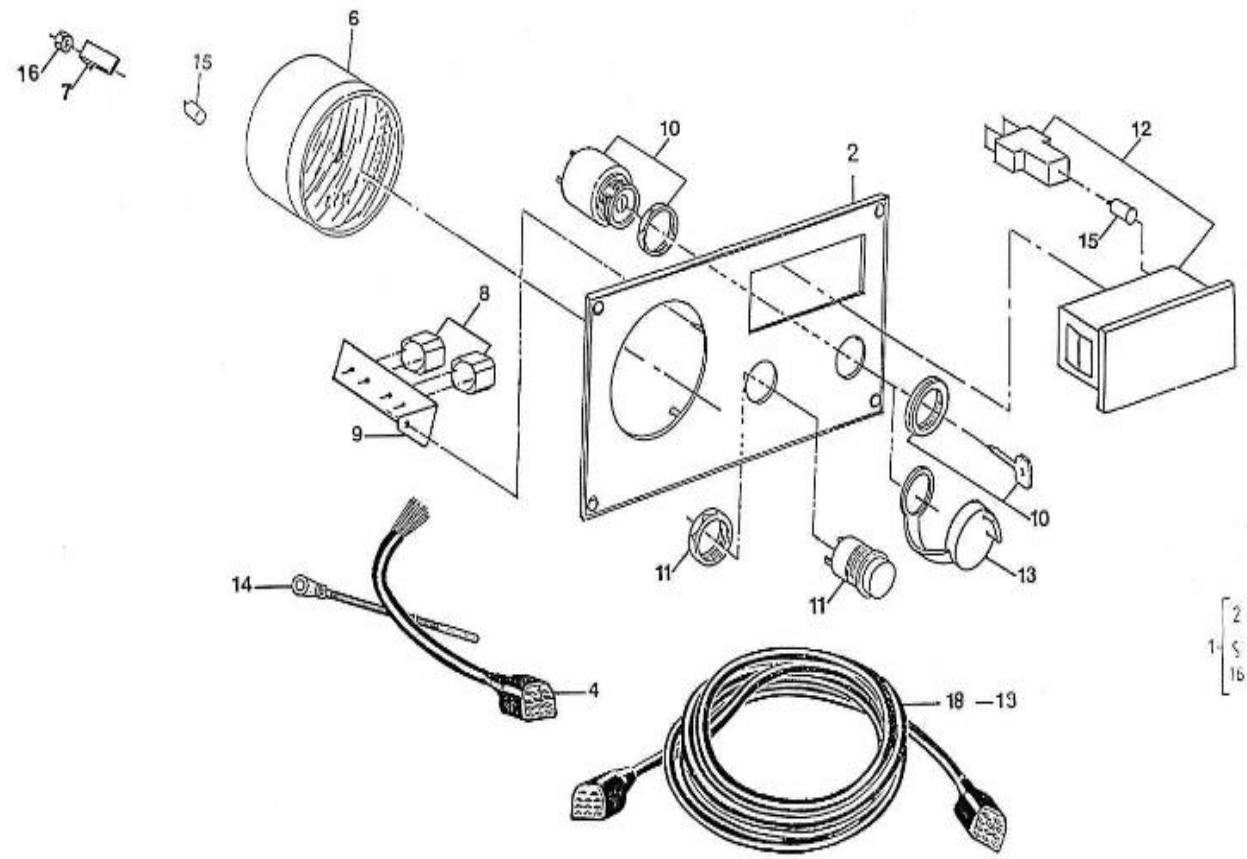

V. 30/04/2012

Pag. 27/37

Brand: NanniDiesel

Model: Moteur 3.110HE

Version: Standard

Subassembly: Panel 1 instrument

N.	Item	Description	Qty	Notes
1	674351	PANEL	1	
2	970302214	PLATE,PANEL 1 INSTRUMENT	1	
4	970302662	WIRING,PANEL 1 INSTR. (11P)	1	
6	970301642	No longer available - GAUGE,VDO,TACH,4000 12-24V 2P	1	
7	970300920	CLAMP,INSTRUMENTS	4	
8	970302684	BUZZER,SONITRON SMA 24A P17.05	2	
9	970310182	SUPPORT (.)	1	
10	970302667	SWITCH,BOSCH STARTER + GLOWING	1	
11	970300967	BUTTON,PUSH	1	
12	970856005	INDICATORI OTTICI A 4 SPIE	1	
13	970304021	COVER	1	
14	970304019	CABLEBINDER,PLASTIC 4.8X195	1	
15	970856011	BULB 12V-2W	5	
16	970301191	NUT,M 4 A2	4	
18	970302665	WIRING,INTERMEDIATE 4MTR 11POS	1	
19	970302666	WIRING,INTERMEDIATE 8MTR 11POS (TOTAL 12M)	1	