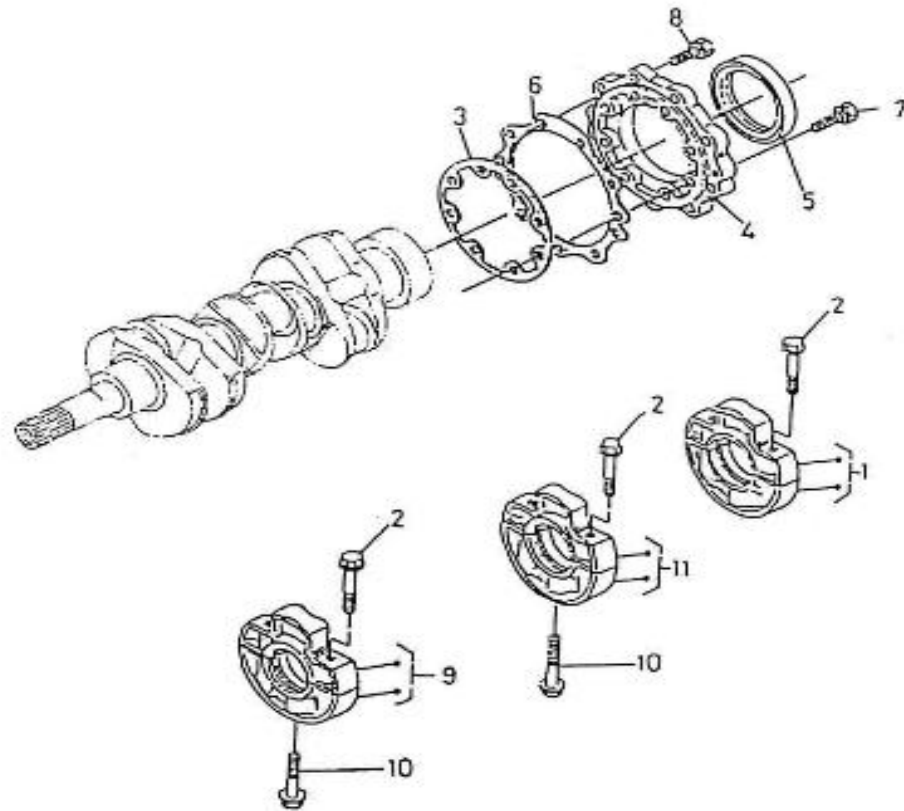

Brand: NanniDiesel

Model: Moteur 3.110HE

Version: Standard

Subassembly: Crankshaft

N.	Item	Description	Qty	Notes
1	970302754	BEARING,MAIN ASSY 4.150 (=> N°KT08090423)	1	
2	970302755	BOLT,BEARING CASE N01	6	
3	970302756	GASKET,BEARING CASE	1	
4	970315431	COVER,BEARING CASE	1	
5	970302758	SEAL,OIL	1	
6	970302759	GASKET,BEARING CASE	1	
7	970491537	BOLT,M 6X 25	8	
8	970491536	BOLT,M 6X 20	9	
9	970302760	BEARING,MAIN ASSY N01 4.150 (<= N°KT08090422)	1	
10	970302761	BOLT,BEARING CASE N02	2	
11	970302762	BEARING,MAIN ASSY N02 4.150 (<= N°KT08090422)	1	

V. 30/04/2012

Pag. 11/37