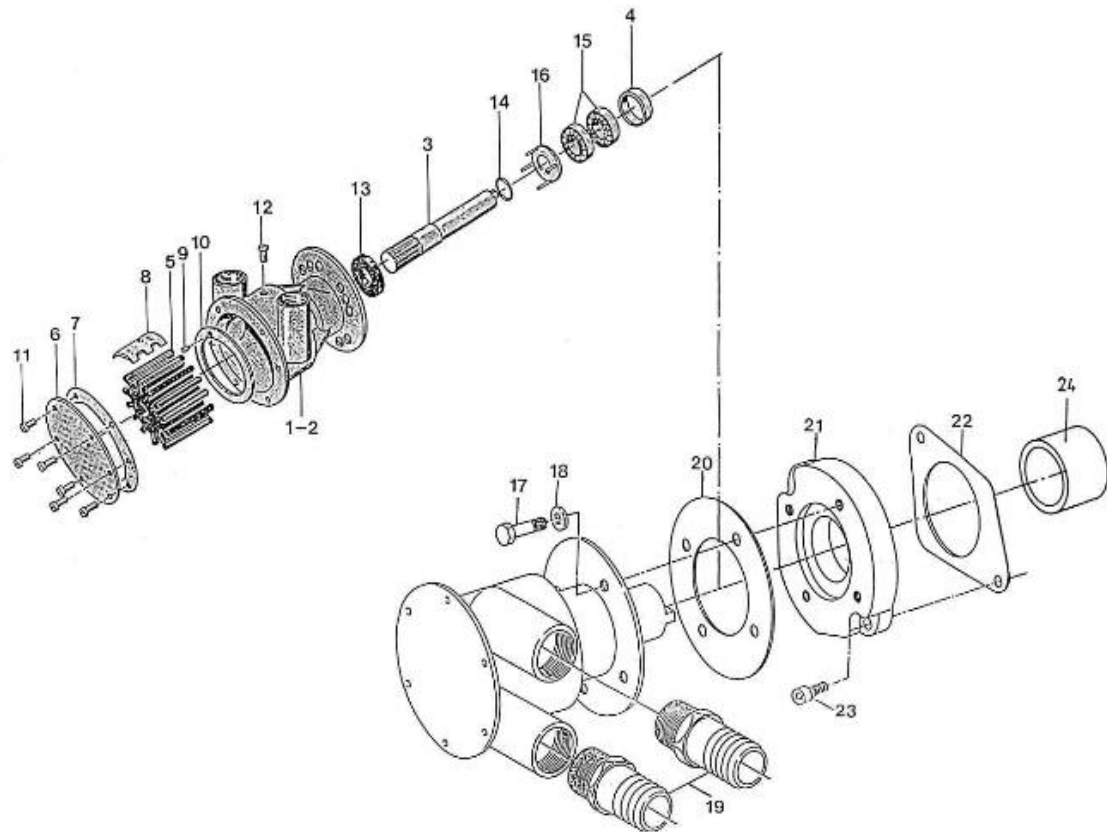

Brand: NanniDiesel

Model: Moteur 3.110HE

Version: Standard

Subassembly: Seawater pump Ass

N.	Item	Description	Qty	Notes
1	970301725	PUMP,WATER F5B-9 4.190	1	
2	970302153	HOUSING,WATER PUMP F5B-9	1	
3	970302154	SHAFT,WATER PUMP F5B-9	1	
4	970303672	GUIDE,WATER PUMP F5B-9000	1	
5	970604530	IMPELLER,WATER PUMP F 5B/-9	1	
6	970303673	COVER,END W/PUMP F5B-9000	1	
7	970604529	GASKET,F5B	1	
8	970303674	CAM,WATER PUMP F5B-9000	1	
9	970303675	PIN,WATER PUMP F5B-9000	1	
10	970300891	PLATE,WEAR W/PUMP F5B-9000	1	
11	970303677	SCREW,COVER W/PUMP F5B-9000	6	
12	970303678	SCREW,CAM WATER PUMP F5B-9000	1	
13	970614516	O-RING SEAL	1	
14	970303679	O-RING,WATER PUMP F5B-9000	1	
15	970770251	BEARING,BAIL WATER PUMP F5B-90	2	
16	970303680	WASHER,WATER PUMP F5B-9000	1	
17	970439910	BOLT,HEX M 6X 16 (+++FIX.SUPPORT AG ACC)	4	
18	970609602	WASHER,CORRUGATED D 6 (ROND GRAISSEE SERRAGE	4	
19	970604515	CONNECTION,HOSE HBW-20 (SUR COUDE ET TUYAU)	2	
20	970614511	GASKET,WATER PUMP F5B-9	1	
21	970302606	FLANGE,WATER PUMP (S5)	1	
22	970302610	GASKET,FLANGE W/PUMP (S5)	1	
23	970604615	BOLT,SOCK M 6X 20	2	
24	970307007	BEARING	1	

V. 30/04/2012

Pag. 23/37