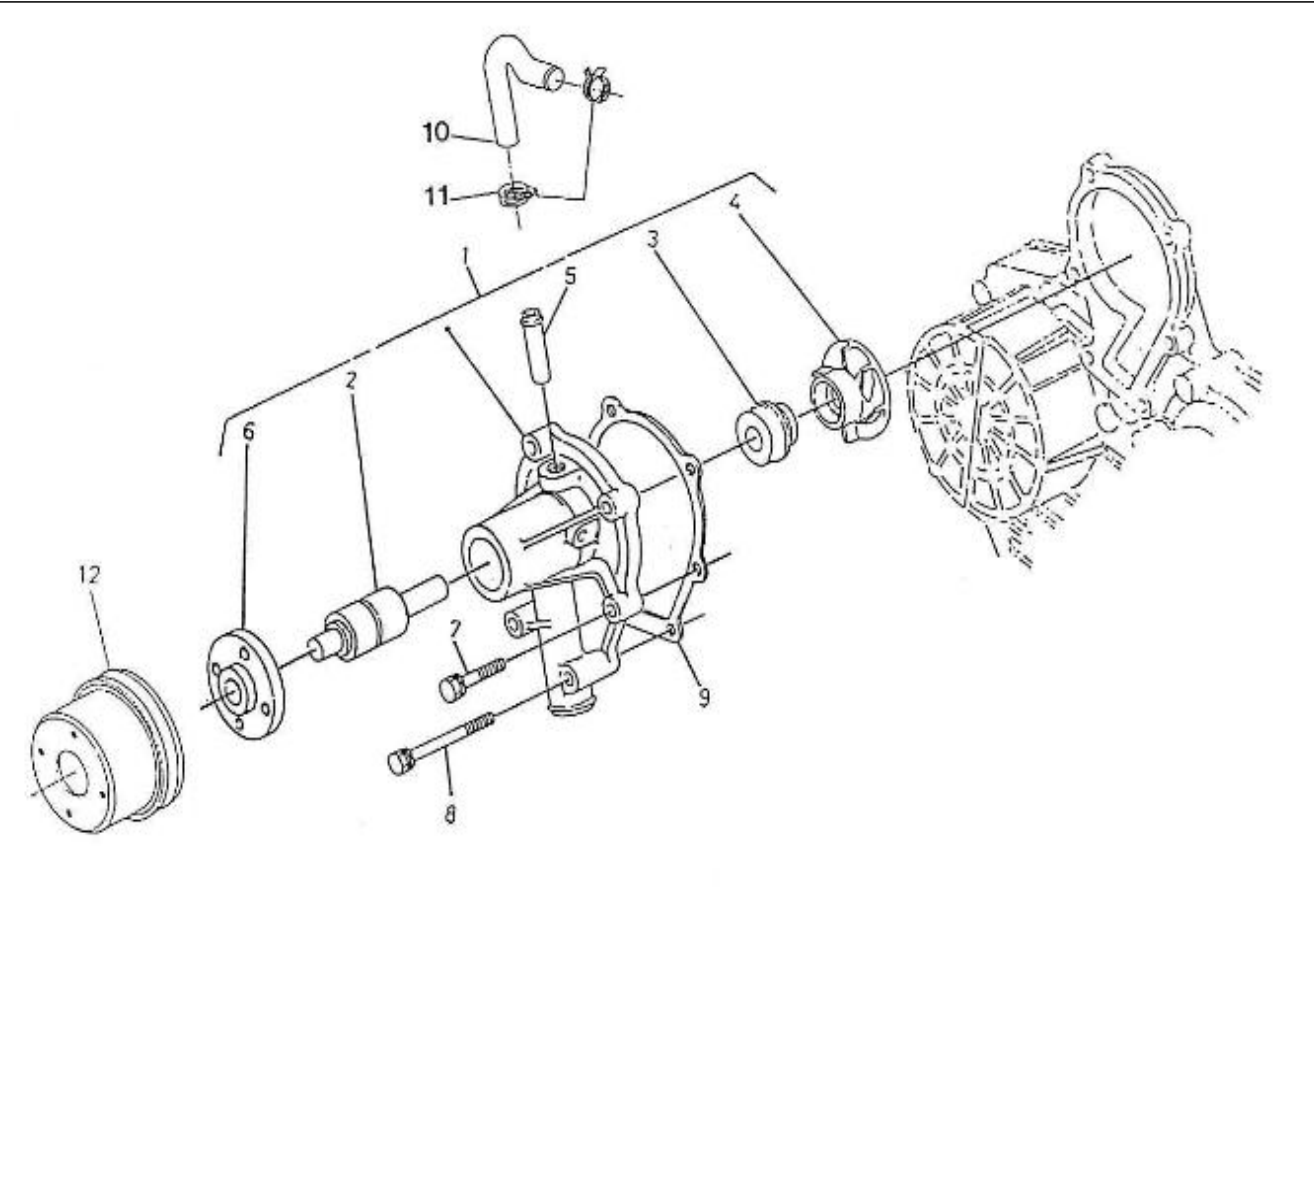

Brand: NanniDiesel

Model: Moteur 3.110HE

Version: Standard

Subassembly: Fresh water pump

N.	Item	Description	Qty	Notes
1	970302745	PUMP,F/WATER CPL.4.150	1	
2	970302746	BEARING,SHAFT W/PUMP	1	
3	970302747	SEAL,MECHANICAL F/W.PUMP	1	
4	970302748	IMPELLER,F/WATER PUMP 4.150	1	
5	970307629	PIPE,WATER RETURN (BEFORE N*KTE08070398)	1	
6	970302750	FLANGE,W/PUMP	1	
7	970302751	BOLT,M 6X 30	4	
8	970302752	BOLT,M 6X 80	2	
9	970302753	GASKET,F/WATER PUMP 4.150	1	
10	970307103	BAND,PIPE	2	
11	970307071	PIPE,WATER RETURN	1	
12	970307124	PULLEY,FAN	1	

V. 30/04/2012

Pag. 20/37