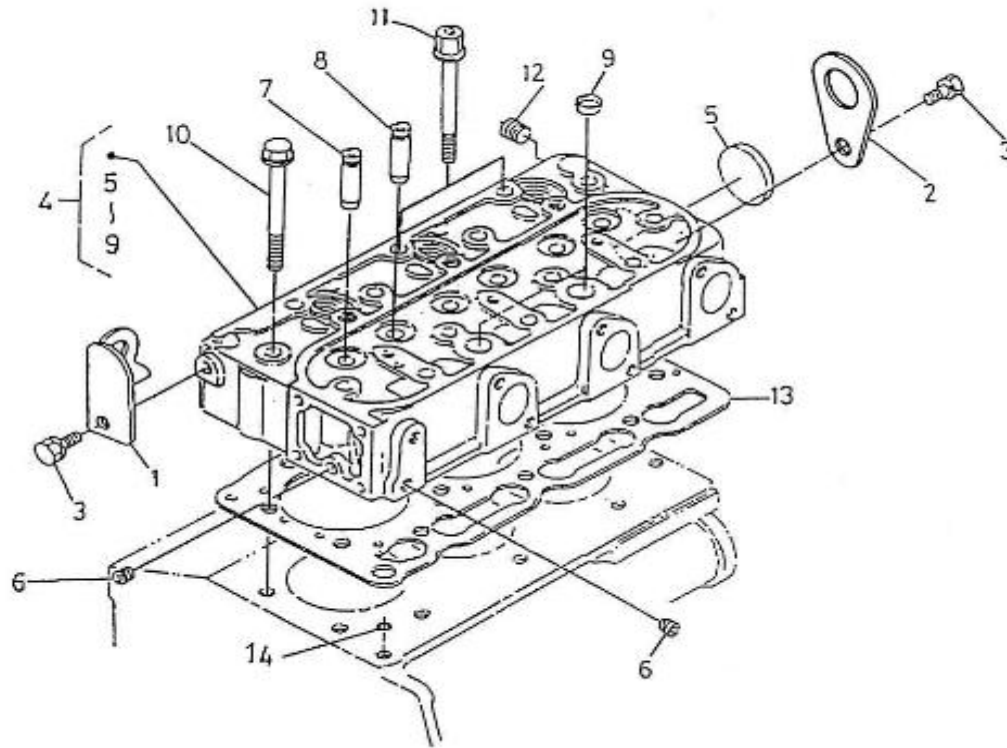

V. 30/04/2012

Pag. 5/37

Brand: NanniDiesel

Model: Moteur 3.110HE

Version: Standard

Subassembly: Cylinder head

N.	Item	Description	Qty	Notes
1	970302717	HOOK,ENGINE 4.150	1	
2	970490901	HOOK,ENGINE 2.60-3.90-4.110	1	
3	970313311	BOLT	2	
4	970303998	HEAD,CYLINDER CPL 3.110	1	
5	970140904	CAP, FREEZE	1	
6	970490107	PLUG, SOCK (SERRAGE A 6NM + LOCTITE 542)	2	
7	970302720	GUIDE,VALVE INTAKE 4.150	4	
8	970302721	GUIDE,VALVE EXHAUST 4.150	4	
9	970302722	CAP, FREEZE	3	
10	970302723	BOLT,CYL:HEAD	12	
11	970302724	BOLT,CYL:HEAD	2	
12	970140908	PLUG, CYL:HEAD 2.40	1	
13	970303999	GASKET,CYL:HEAD 3.110	1	
14	970490116	O-RING (<= N°KTH0804182)	1	

V. 30/04/2012

Pag. 7/37

Brand: NanniDiesel

Model: Moteur 3.110HE

Version: Standard

Subassembly: Camshaft

N.	Item	Description	Qty	Notes
1	970491101	TAPPET (BEFORE N°KTE08070398)	6	
2	970302796	ROD,PUSH	6	
3	970304114	ASSY CAMSHAFT	1	
4	970302043	SCREW,SET	1	
5	970302798	GEAR,CAMSHAFT	1	
6	970141106	KEY, FEATHER CAMSHAFT 2.40-4.1	1	
7	970302799	STOPPER,CAMSHAFT	1	
8	970490508	BOLT,M 6X 14	2	
9	970302800	GEAR,IDLE CPL.N01	1	
10	970302801	BUSHING,IDLE GEAR	1	
11	970302802	GEAR,IDLE CPL.N02	1	
12	970302801	BUSHING,IDLE GEAR	1	
13	970302803	COLLAR,IDLE GEAR 1	2	
14	970302804	COLLAR,IDLE GEAR 2	2	
15	970302805	CIR-CLIP,IDLE GEAR	2	
16	970302806	SHAFT,IDLE GEAR 1	1	
17	970491117	BOLT,M 6X 16	3	