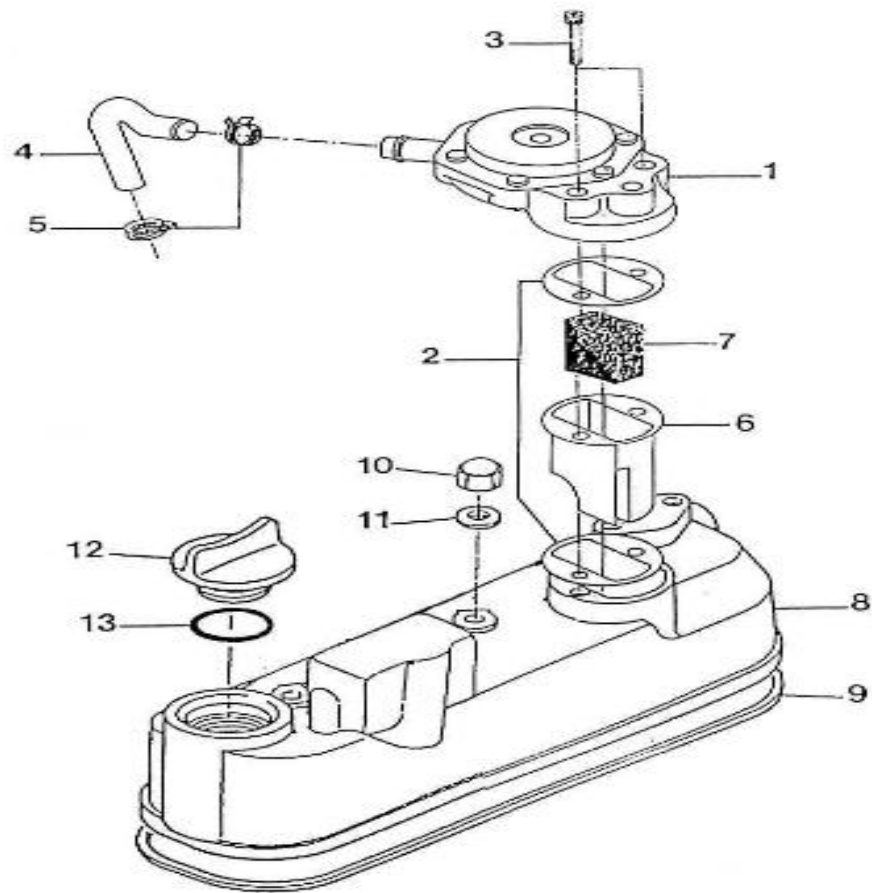

V. 30/04/2012

Pag. 3/37

Brand: NanniDiesel

Model: Moteur 3.110HE

Version: Standard

Subassembly: Cylinder head cover

N.	Item	Description	Qty	Notes
1	970302770	BREATHER,OIL CPL.4.150	1	
2	970302767	GASKET,BREATHER	2	
3	970141325	BOLT, M6X35	2	
4	970302766	PIPE,BREATHER	1	
5	970302811	CLAMP,PIPE	2	
6	970302768	HOUSING,BREATHER ELEMENT	1	
7	970302769	FILTER,BREATHER ELEMENT	1	
8	970302832	COVER,CYLINDER HEAD 3.110	1	
9	970302833	GASKET,COVER CYL:HEAD 3.110	1	
10	970490503	NUT,CAP	4	
11	970490505	GASKET,RING	4	
12	970490510	CAP,FILLING OIL	1	
13	970490511	O-RING	1	