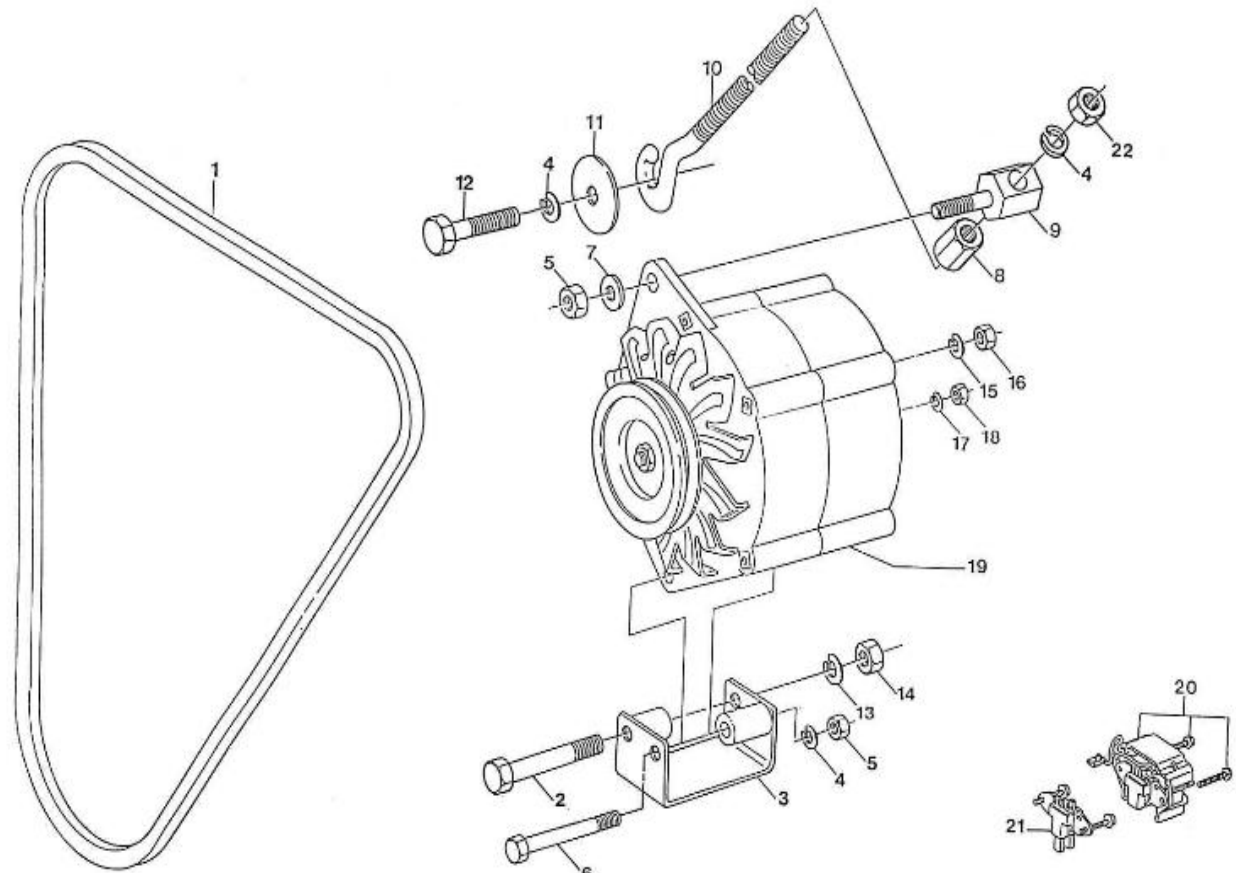

Brand: NanniDiesel

Model: Moteur 3.110HE

Version: Standard

Subassembly: Alternator Assy.Std.

N.	Item	Description	Qty	Notes
1	970637399	V-BELT	1	
2	970644115	BOLT,HEX M10X 90 (ADAPT TUYAU ENTREE COUDE)	1	
3	970302605	SUPPORT,ALTERNATOR (S5)	1	
4	970119138	WASHER,SPRING D 8 (TENDEUR)	3	
5	970027322	NUT,M 8 (++ECROU FIL DEMARREUR)	2	
6	970301280	BOLT,HEX M 8X 90	1	
7	970119139	WASHER,CORRUGATED D8 (DONT 3 PTO)	1	
8	39460924	NUT	1	
9	970301722	SUPPORT,TIGHTNER V-BELT	1	
10	970301721	TIGHTENER,V-BELT	1	
11	970304050	WASHER	1	
12	970409603	BOLT,HEX M 8X 25 (FIX SUP ALT)	1	
13	970119136	WASHER,SPRING D10 (POUR INVERSEUR)	1	
14	970119143	NUT, M10	1	
15	970119149	WASHER, SPRING D 6 (Pour protection injecteur)	2	
16	970635460	NUT,M 6	2	
17	970300318	WASHER,SPRING D 5	2	
18	970609904	NUT,M 5	2	
19	970437500	ALTERNATOR,14V-55A MOTOROLA	1	
20	970301763	REGULATOR,ALTERNATOR 14V-55A	1	
21	970301698	No Longer Available - HOLDER,CARBON BRUSH 14/28V-45/	1	
22	970024015	NUT,M 8 A2	1	

V. 30/04/2012

Pag. 26/37