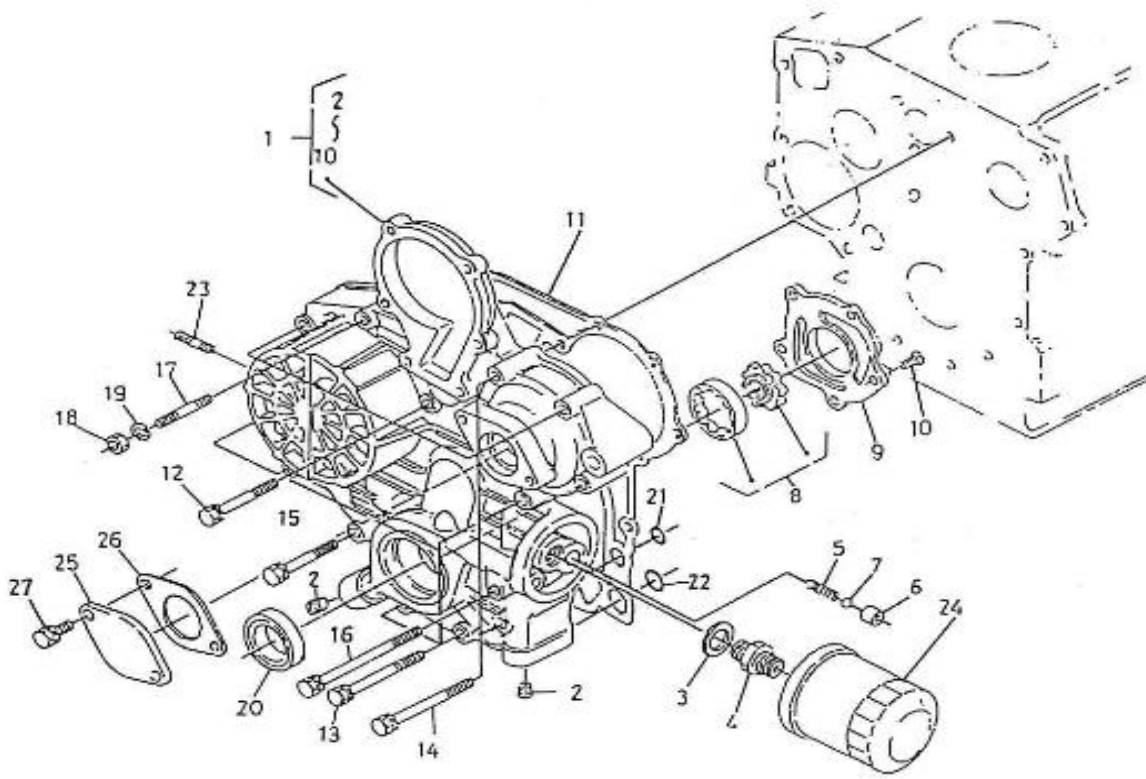

V. 30/04/2012

Pag. 2/37

Brand: NanniDiesel

Model: Moteur 3.110HE

Version: Standard

Subassembly: Timing case

N.	Item	Description	Qty	Notes
1	970302726	COVER,TIMING CASE CPL.4.150	1	
2	970310315	PLUG	2	
3	970302073	GASKET,RING	1	
4	970302728	NIPPLE	1	
5	970302729	SPRING	1	
6	970302730	SEAT,VALVE	1	
7	970302731	BEARING,BALL	1	
8	970302732	ASSY,ROTOR OIL PUMP	1	
9	970302733	COVER,OIL PUMP	1	
10	970302734	SCREW,ROUND HEAD	5	
11	970302735	GASKET,TIMING CASE 4.150	1	
12	970302736	BOLT,M 6X 45	3	
13	970302737	BOLT,M 6X 50 (A PARTIR DU N°KTH08040183)	6	
14	970302738	BOLT,M 6X 55	2	
15	970144311	BOLT	1	
16	970302739	BOLT	1	
17	970302740	STUD,M 6X 45	1	
18	970151133	NUT,M 6 (BEFORE N°KTE08070398)	1	
19	970119149	WASHER, SPRING D 6 (Pour protection injecteur)	1	
20	970302741	SEAL,OIL	1	
21	970302003	O-RING	2	
22	970301922	O-RING	2	
23	970492513	STUD, M 6X 16	2	
24	970302742	FILTER,ELEMENT OIL 4.150 3.110	1	
25	970302743	COVER,H/METER UNIT	1	
26	970302744	GASKET,H/METER UNIT	1	
27	970491117	BOLT,M 6X 16	2	