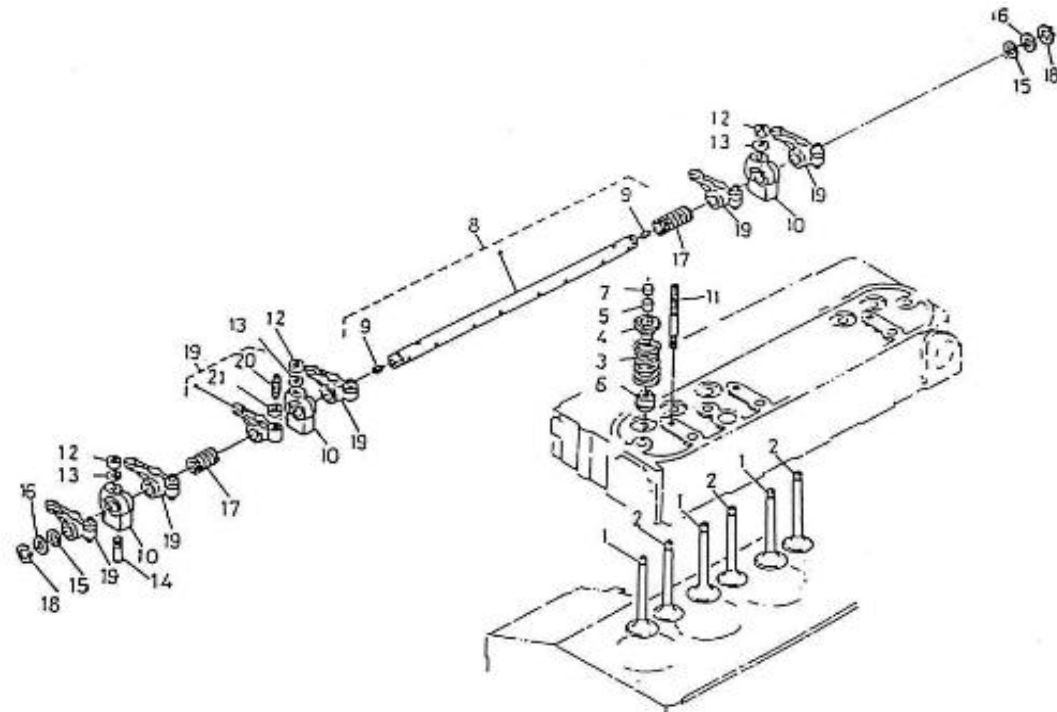

Brand: NanniDiesel

Model: Moteur 3.110HE

Version: Standard

Subassembly: Valves & Springs

N.	Item	Description	Qty	Notes
1	970302780	VALVE,INTAKE 4.150	3	
2	970302781	VALVE,EXHAUST 4.150	3	
3	970302782	SPRING,VALVE (<= N*KT08090422)	6	
4	970491004	RETAINER,VALVE SPRING	6	
5	970491005	COLLET,VALVE SPRING	6	
6	970311008	INLET VALVE SEAL	6	
7	970491007	CAP,VALVE	6	
8	970304113	ASSY SHAFT,R-ARM	1	
9	970302786	BOLT	2	
10	970302787	BRACKET,ROCKER ARM	3	
11	970302788	STUD	3	
12	970491013	NUT	3	
13	970491014	WASHER,PLAIN	3	
14	970491015	SCREW,SET	1	
15	970302789	WASHER,1	2	
16	970302790	WASHER,2	2	
17	970302791	SPRING,ROCKER,ARM	2	
18	970302792	CIR-CLIP,EXTERNAL	2	
19	970313394	ASSY ROCKER ARM	6	
20	970302794	SCREW,ADJUSTING	6	
21	970302795	NUT	6	

V. 30/04/2012

Pag. 7/37