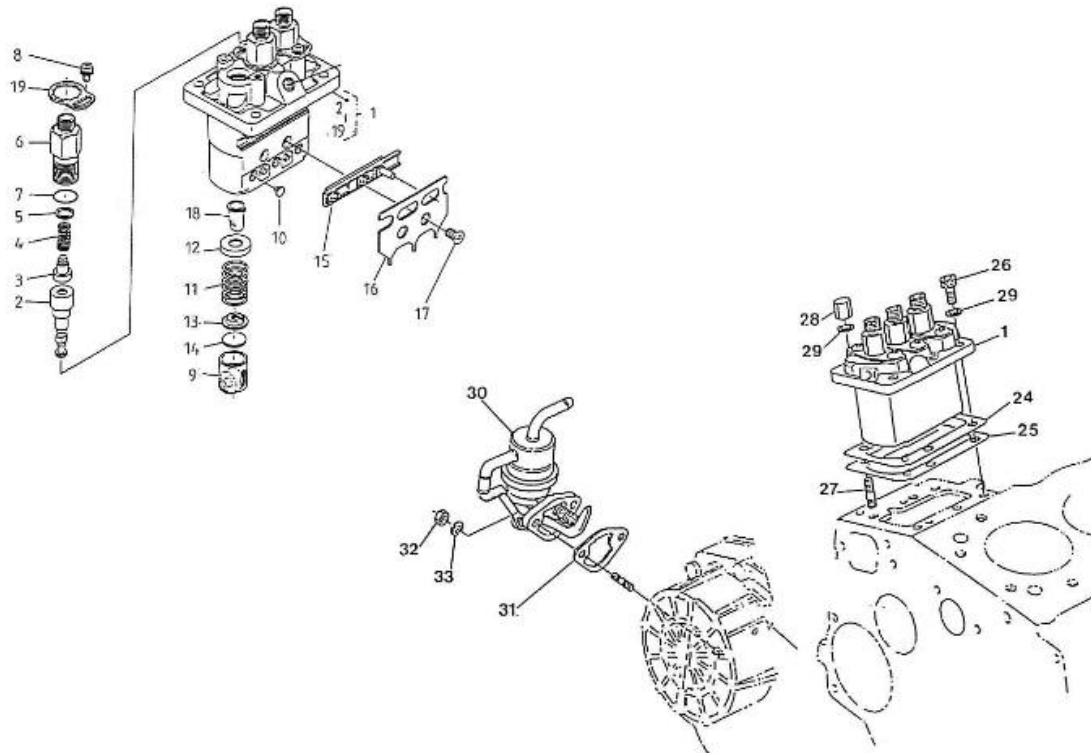

Brand: NanniDiesel

Model: Moteur 3.110HE

Version: Standard

Subassembly: Injection & Fuel pump

N.	Item	Description	Qty	Notes
1	970304126	ASSY PUMP,INJECTION	1	
2	970304127	ASSY PLUNGER	3	
3	970304128	VALVE	3	
4	970304129	SPRING	3	
5	970303971	GASKET,RING	3	
6	970304130	HOLDER,DELIVERY VALVE	3	
7	970304131	O RING	3	
8	970304132	BOLT	3	
9	970304133	TAPPET	3	
10	970304134	PIN	3	
11	970304135	SPRING	3	
12	970304136	SPRING SEAT	3	
13	970304137	SPRING SEAT	3	
14	970304138	SHIM	1	
15	970304139	RACK,CONTROL	1	
16	970304140	PLATE	1	
17	970304141	BOLT	2	
18	970304142	SEAT	3	
19	970304143	PLATE	3	
24	970304144	SHIM	2	
25	970304145	SHIM	2	
26	970142138	BOLT,SOCK M 6X 20 (BEFORE N°KTE08070398)	2	
27	970142139	STUD,INJ.PUMP	2	
28	970142140	NUT,CAP	2	
29	970119149	WASHER, SPRING D 6 (Pour protection injecteur)	4	
30	970302831	PUMP,FUEL FEED CPL.4.150	1	
31	970142512	GASKET,FUEL PUMP 2. 40	1	
32	970151133	NUT,M 6 (BEFORE N°KTE08070398)	2	
33	970119149	WASHER, SPRING D 6 (Pour protection injecteur)	2	

V. 30/04/2012

Pag. 14/37