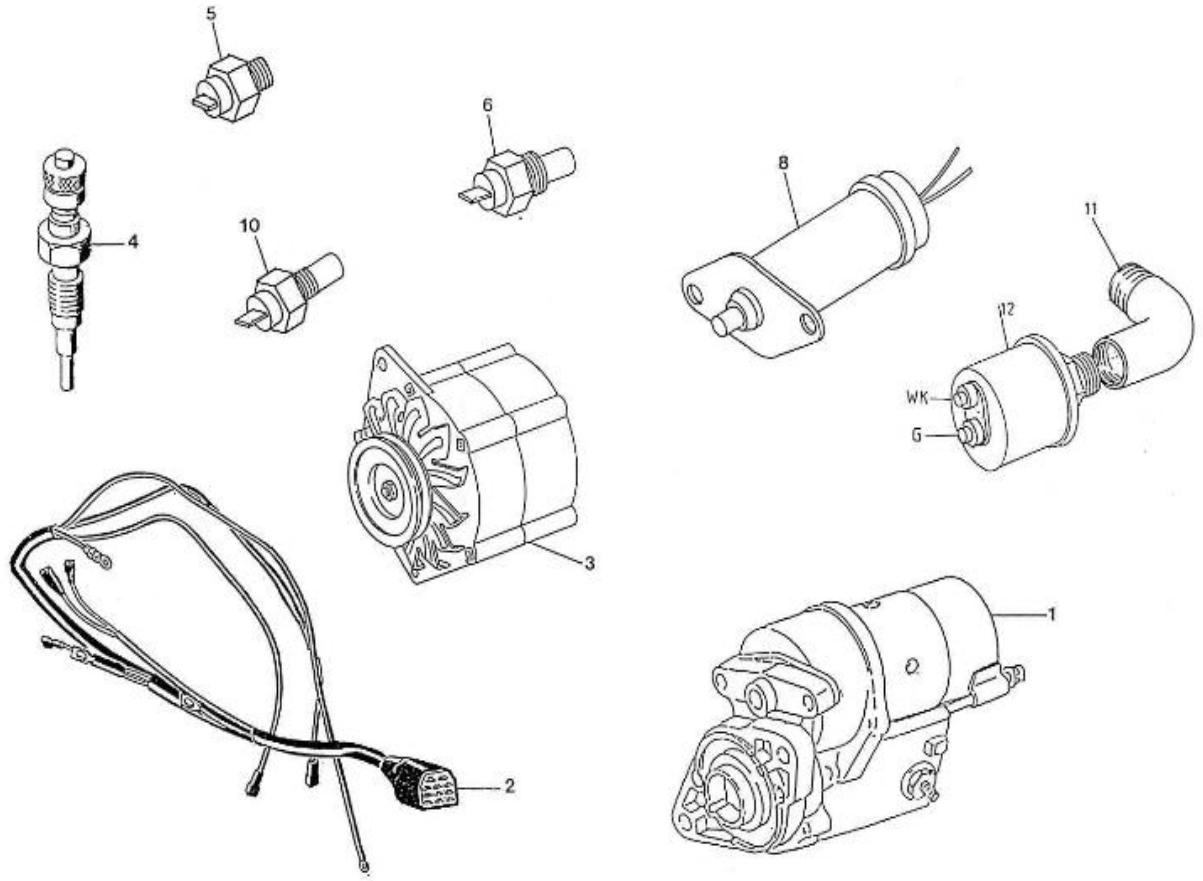

Brand: NanniDiesel
Model: Moteur 3.110HE
Version: Standard
Subassembly: Electrics

N.	Item	Description	Qty	Notes
1	970517303	STARTER,MOTOR 12V 1,0KW 1P	1	
2	970302661C	WIRING (+++++LE 04/02/05 A PARTIR DU N°251312)	1	
3	970437500	ALTERNATOR,14V-55A MOTOROLA	1	
4	970302821	GLOWPLUG,4.150	1	
5	970851700	SWITCH,OIL	1	
6	970851602	WATER TEMPERATURE SENDER	1	
8	970302869	SOLENOID,STOP 4.150	1	
10	970304054	TEMPERATURE SWITCH 1/8 1P 97°C	1	
11	970493207	ELBOW,1/8X10X1,5MF (+++MONTAGE ALERTE HUILE)	1	
12	48201143	OIL PRESSURE SENDER (Remplace 307091 à partir du T511050112)	1	

V. 30/04/2012

Pag. 31/37