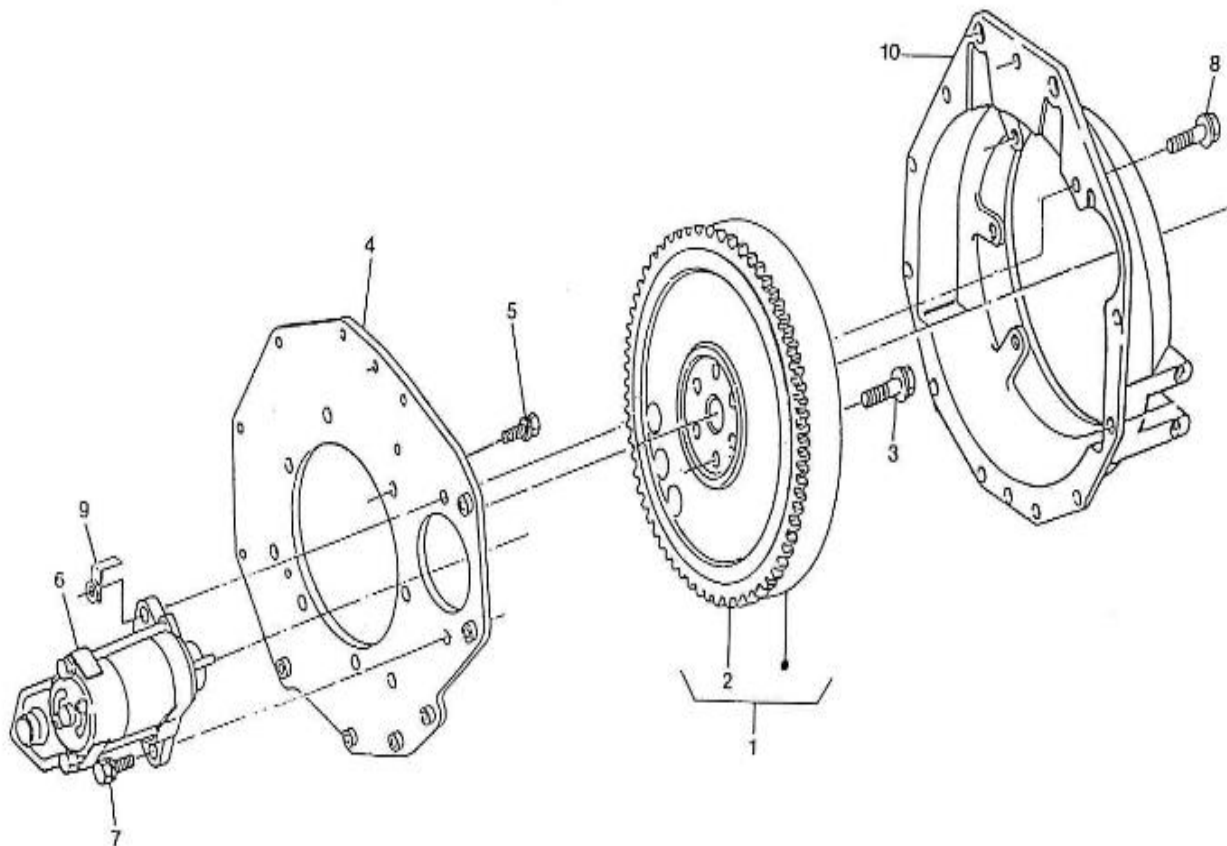

V. 30/04/2012

Pag. 12/37

Brand: NanniDiesel

Model: Moteur 3.110HE

Version: Standard

Subassembly: Camshaft fuel

N.	Item	Description	Qty	Notes
1	970302834	CAMSHAFT,FUEL 4.150	1	
2	970302835	BEARING,CASE	1	
3	970302836	BEARING,CASE	1	
4	970304123	AUTOMATIC ADVANCE	1	
5	970304124	GEAR	1	
6	970302839	NUT,CAP	1	
7	970302840	KEY,FEATHER	1	
8	970302841	STOPPER,FUEL CAMSHAFT	1	
9	970140123	BOLT ,M 6X12 (AFTER N°KTE08070398)	2	
10	970304125	SHAFT	1	
12	970302843	SHAFT,GOVERNOR GEAR 4.150	1	
13	970302844	GEAR,GOVERNOR	1	
14	970302845	SUPPORT,GOVERNOR WEIGHT	1	
15	970302846	WEIGHT,GOVERNOR CPL. 4.150	2	
16	970302847	SHAFT,GOVERNOR WEIGHT	2	
17	970302848	SLEEVE,GOVERNOR	1	
18	970302849	WASHER,THRUST	1	
19	970302850	BEARING,CASE	1	
20	970302851	CIR-CLIP,GOVERNOR SHAFT	1	
21	970302852	SCREW,SET	1	