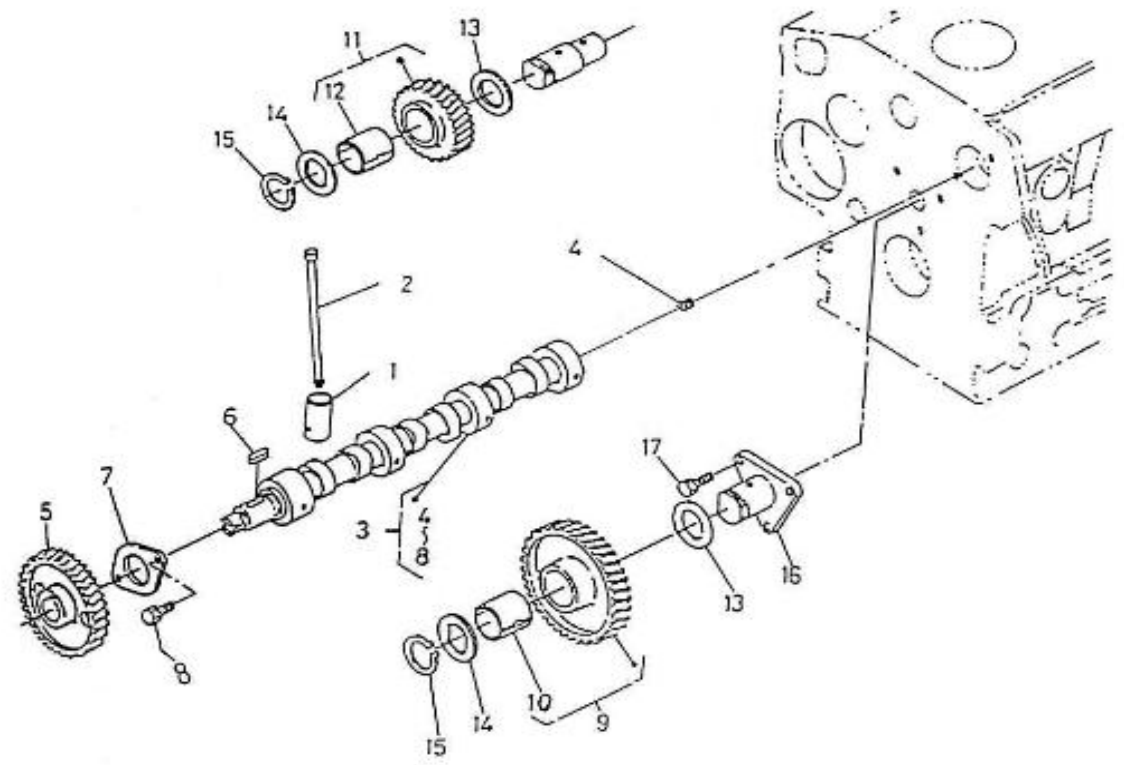

V. 30/04/2012

Pag. 7/37

Brand: NanniDiesel

Model: Moteur 3.110HE

Version: Standard

Subassembly: Camshaft

N.	Item	Description	Qty	Notes
1	970491101	TAPPET (BEFORE N°KTE08070398)	6	
2	970302796	ROD,PUSH	6	
3	970304114	ASSY CAMSHAFT	1	
4	970302043	SCREW,SET	1	
5	970302798	GEAR,CAMSHAFT	1	
6	970141106	KEY, FEATHER CAMSHAFT 2.40-4.1	1	
7	970302799	STOPPER,CAMSHAFT	1	
8	970490508	BOLT,M 6X 14	2	
9	970302800	GEAR,IDLE CPL.N01	1	
10	970302801	BUSHING,IDLE GEAR	1	
11	970302802	GEAR,IDLE CPL.N02	1	
12	970302801	BUSHING,IDLE GEAR	1	
13	970302803	COLLAR,IDLE GEAR 1	2	
14	970302804	COLLAR,IDLE GEAR 2	2	
15	970302805	CIR-CLIP,IDLE GEAR	2	
16	970302806	SHAFT,IDLE GEAR 1	1	
17	970491117	BOLT,M 6X 16	3	