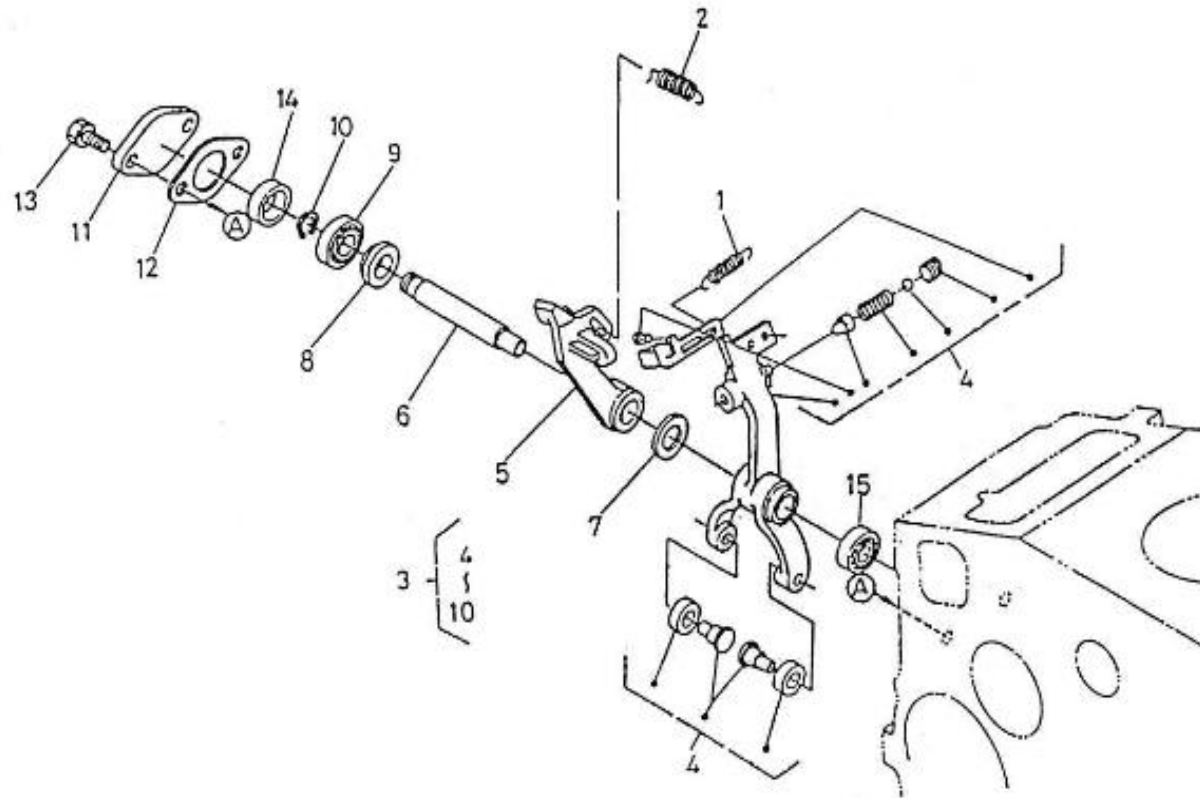

V. 30/04/2012

Pag. 18/37

Brand: NanniDiesel

Model: Moteur 3.110HE

Version: Standard

Subassembly: Governor

N.	Item	Description	Qty	Notes
1	970304120	SPRING	1	
2	970302875	SPRING,GOVERNOR (<= N°KT08090422)	1	
3	970302877	LEVER,FORK CPL.N01	1	
4	970302877	LEVER,FORK CPL.N01	1	
5	970302878	LEVER,FORK 2	1	
6	970302879	SHAFT,FORK LEVER	1	
7	970302880	WASHER,PLAIN	1	
8	970302881	COLLAR,2	1	
9	970302882	BEARING,CASE	1	
10	970302883	CIR-CLIP,EXTERNAL	1	
11	970302884	COVER,FORK LEVER SHAFT	1	
12	970302885	GASKET	1	
13	970490508	BOLT,M 6X 14	2	
14	970302886	COLLAR,1	1	
15	970302887	BEARING,CASE	1	