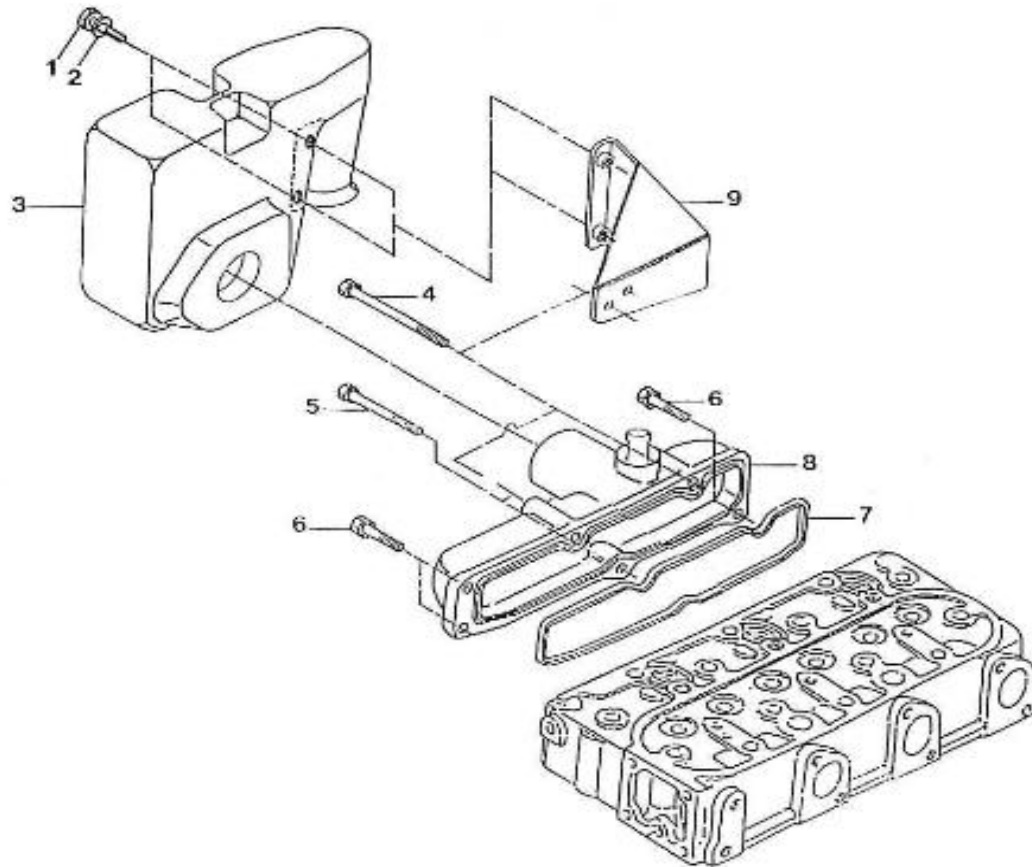

V. 30/04/2012

Pag. 17/37

Brand: NanniDiesel

Model: Moteur 3.110HE

Version: Standard

Subassembly: Governor setting

N.	Item	Description	Qty	Notes
1	970302865	BOLT,ADJ.IDLE CPL.4.150	1	
2	970302866	SCREW,ADJ.IDLE CPL.4.150	1	
3	970140402	NUT	1	
4	970140404	NUT (BEFORE N°KTE08070398)	1	
5	970150403	RING,SEAL (=> N° XA0001 <= 3Z0001)	2	
6	970302411	CAP,NUT	1	
7	970302868	SCREW,ADJUSTING	1	
8	970140402	NUT	1	
9	970140404	NUT (BEFORE N°KTE08070398)	1	
10	970150403	RING,SEAL (=> N° XA0001 <= 3Z0001)	2	
11	970302411	CAP,NUT	1	
12	970302869	SOLENOID,STOP 4.150	1	
13	970302870	GASKET,SOLENOID	1	
14	970490508	BOLT,M 6X 14	2	
15	970302871	COVER,HYD.PUMP	1	
16	970302872	GASKET	1	
17	970302873	BOLT,M 8X 20	1	
18	970302037	BOLT,M 8X 32	1	
19	970490903	NUT,M 8	1	