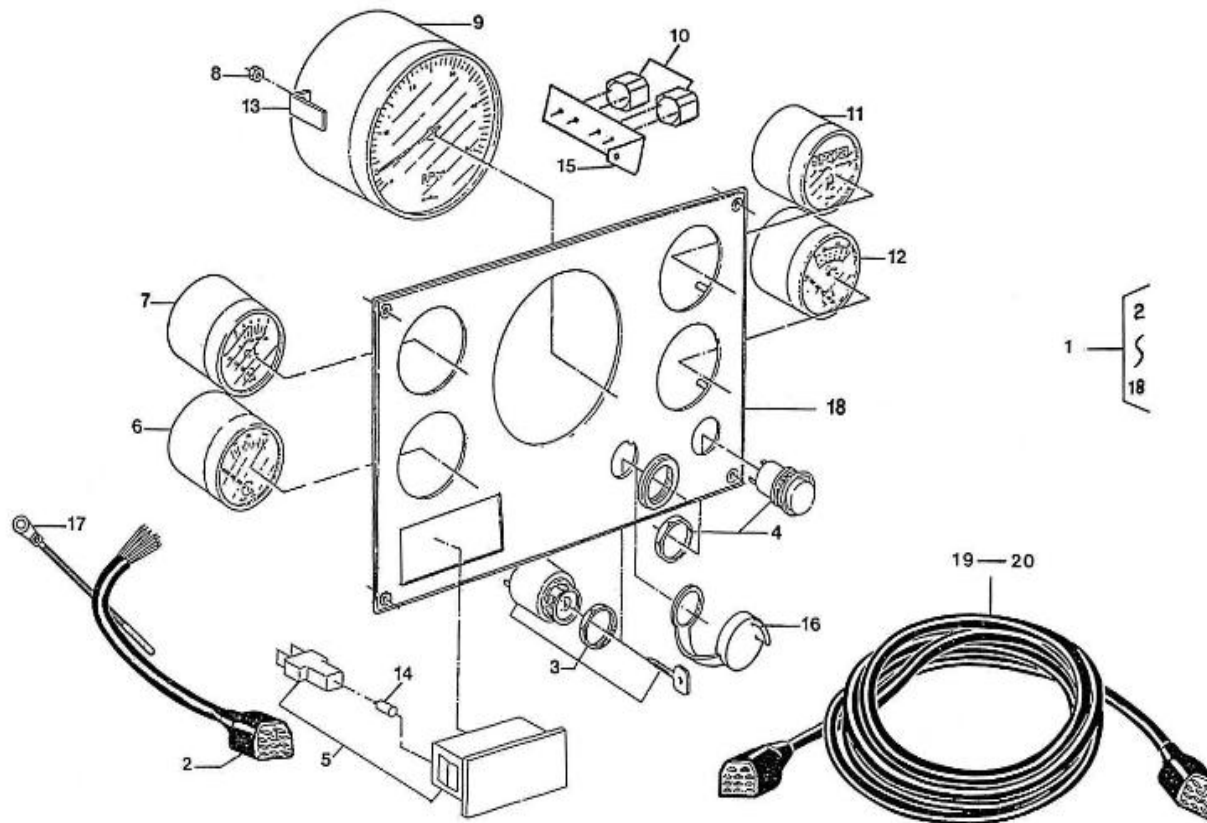

V. 30/04/2012

Pag. 29/37

Brand: NanniDiesel

Model: Moteur 3.110HE

Version: Standard

Subassembly: Panel 5 instruments

N.	Item	Description	Qty	Notes
1	970302674	PANEL,5 INSTR. 4000RPM 12V VDO	1	
2	970304004	WIRING,PANEL 5INSTR. CPL. (11P	1	
3	970302667	SWITCH,BOSCH STARTER + GLOWING	1	
4	970300967	BUTTON,PUSH	1	
5	970856005	INDICATORI OTTICI A 4 SPIE	1	
6	970850603	THERM.V. 120C 12V D52	1	
7	970850705	OIL PRESSURE GAUGE 5B	1	
8	970301191	NUT,M 4 A2	12	
9	970301642	No longer available - GAUGE,VDO,TACH,4000 12-24V 2P	1	
10	970302684	BUZZER,SONITRON SMA 24A P17.05	2	
11	970300742	GAUGE,VDO,HOUR,2P,D 52	1	
12	970850801	VOLTMETER	1	
13	970300920	CLAMP,INSTRUMENTS	12	
14	970856011	BULB 12V-2W	9	
15	970310182	SUPPORT (.)	1	
16	970304021	COVER	1	
17	970304019	CABLEBINDER,PLASTIC 4.8X195	1	
18	970300790	No longer available - PLATE,PANEL 5 INSTRUMENTS VDO	1	
19	970302665	WIRING,INTERMEDIATE 4MTR 11POS	1	
20	970302666	WIRING,INTERMEDIATE 8MTR 11POS (TOTAL 12M)	1	