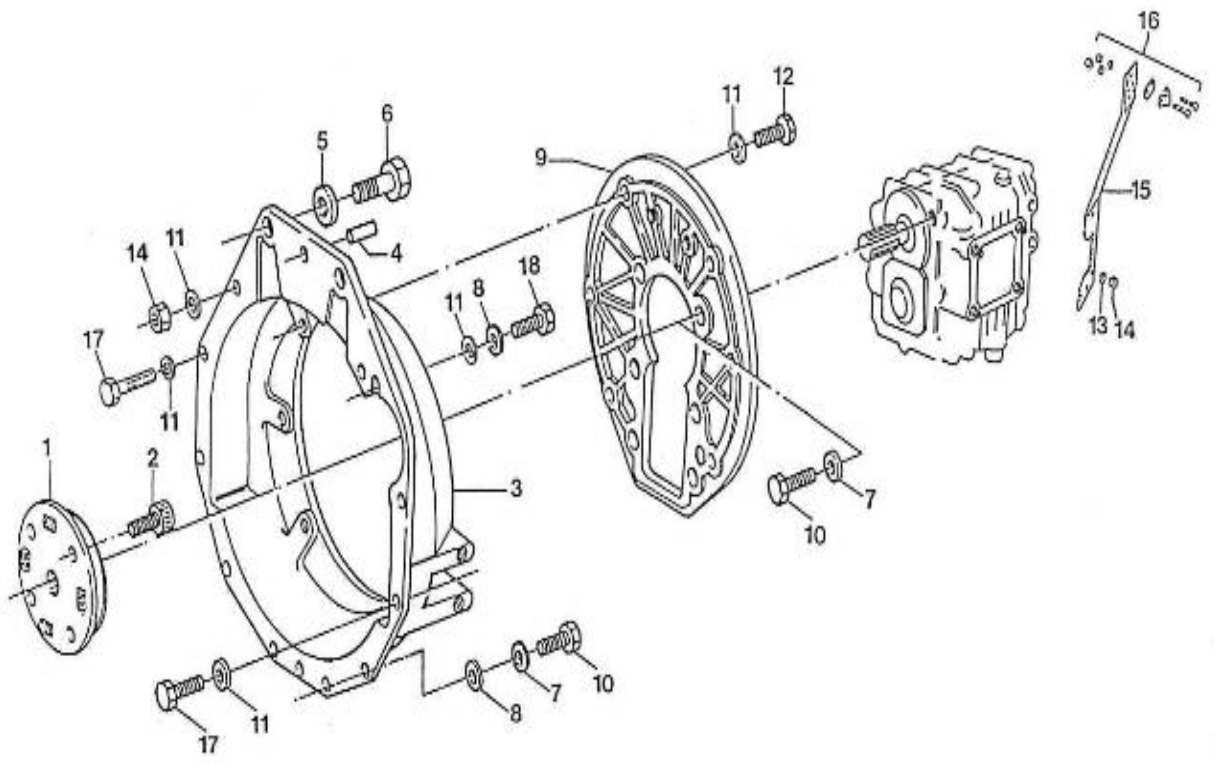

Brand: NanniDiesel
Model: Moteur 3.110HE
Version: Standard
Subassembly: Flywheel housing

N.	Item	Description	Qty	Notes
1	970776350	DAMPERPLATE	1	
2	970119147	BOLT, SOCK M 6X12 (++)LOCTITE 243 (BLEU) MONTAGE	8	
3	970301400	HOUSING, FLYWHEEL (S5 H/HE)	1	
4	970304063	PIN	1	
5	970119137	WASHER, CORRUGATED D10	2	
6	970304013	BOLT, HEX M10X1.25X 35 (+++FIX. SUPPORT D)	2	
7	970119139	WASHER, CORRUGATED D8 (DONT 3 PTO)	12	
8	970119138	WASHER, SPRING D 8 (TENDEUR)	1	
9	970301709	PLATE, ADAPTOR HBW50-100-150	1	
10	970119141	BOLT, HEX M8X 20 (+++FIX. SUPPORT COLLIER SUR	6	
11	970119137	WASHER, CORRUGATED D10	6	
12	970635508	BOLT, HEX M10X 25 (A DEFINIR)	6	
13	970119139	WASHER, CORRUGATED D8 (DONT 3 PTO)	2	
14	970027322	NUT, M 8 (++)ECROU FIL DEMARREUR)	2	
15	970300373	SUPPORT, CONTROL HBW	1	
16	970835020	CLAMP	1	
17	970498003	BOLT, SOCK M 8X 25 (POUBELLE)	2	
18	970635917	BOLT, SOCK M 8X 40	1	

V. 30/04/2012

Pag. 32/37