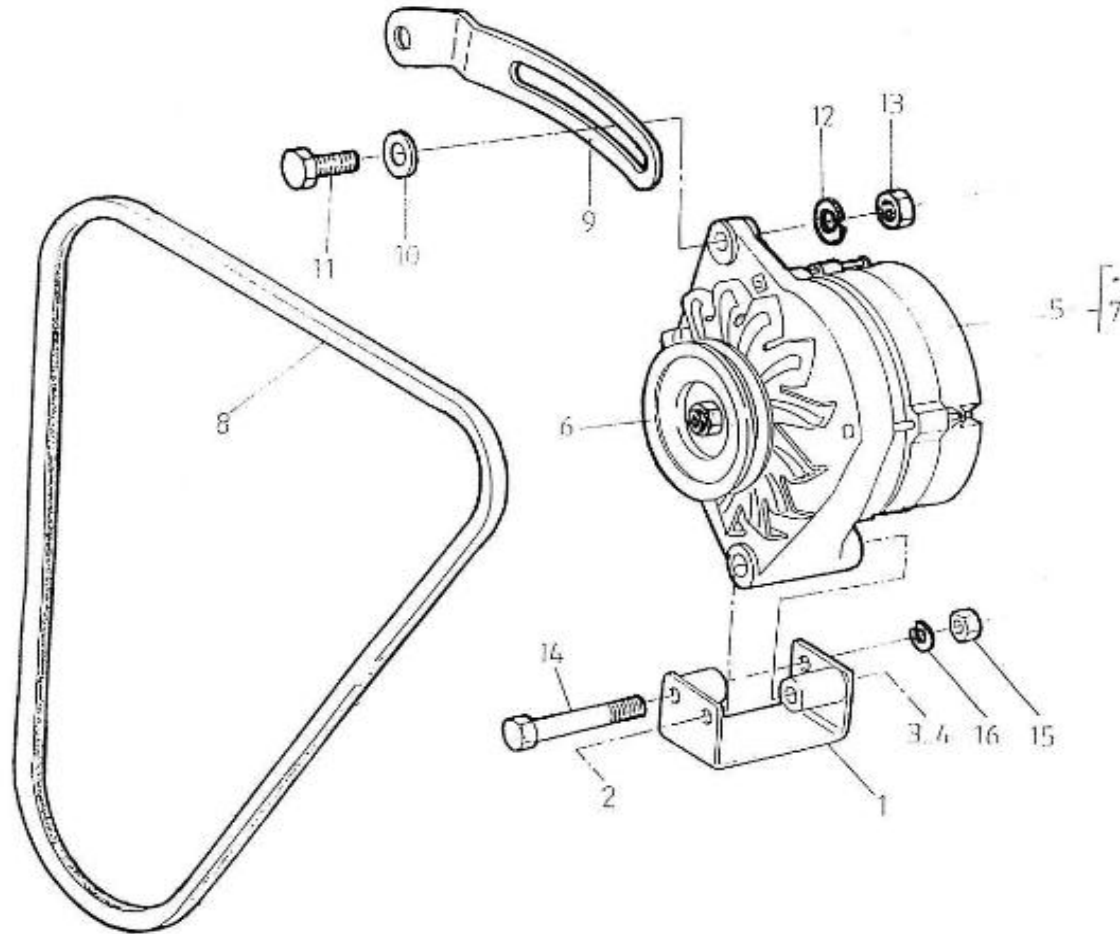

Brand: NanniDiesel

Model: Moteur 3.110HE

Version: Standard

Subassembly: Alternator Assy. STD

N.	Item	Description	Qty	Notes
1	970307539	SUPPORT,ALTERNATOR	1	
2	970307495	BOLT	1	
3	970039794	WASHER	1	
4	970307532	NUT (+++FIX. TOURTEAU SUR INVERSEUR)	1	
5	970307522	ALTERNATOR,14V-60A	1	
6	970307194	PULLEY	1	
7	970307533	REGULATOR,ALTERNATOR	1	
8	970637399	V-BELT	1	
9	970307437	TIGHTENER,V-BELT	1	
10	970304050	WASHER	1	
11	970024016	BOLT,HEX M 8X 40 (+++ FIX . PTO)	1	
12	970119138	WASHER,SPRING D 8 (TENDEUR)	1	
13	970027322	NUT,M 8 (++ECROU FIL DEMARREUR)	1	
14	970644115	BOLT,HEX M10X 90 (ADAPT TUYAU ENTREE COUDE)	1	
15	970119143	NUT, M10	1	
16	970119136	WASHER,SPRING D10 (POUR INVERSEUR)	1	

V. 30/04/2012

Pag. 27/37