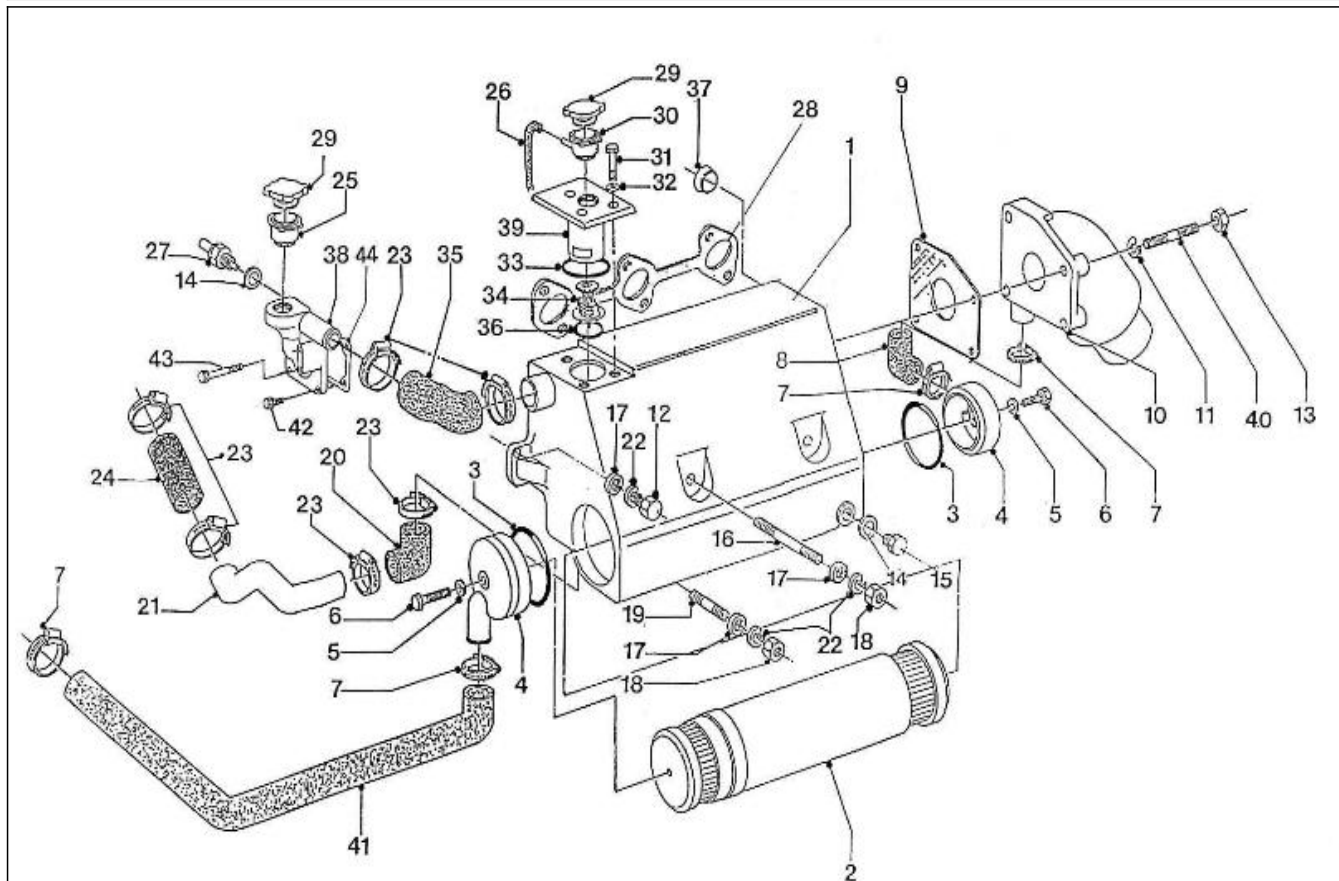

Brand: NanniDiesel

Model: Moteur 3.110HE

Version: Standard

Subassembly: Heat exchanger exh. Manifold

N.	Item	Description	Qty	Notes
1	970302156	HOUSING,HEATEXCHANGER 3.110	1	
2	970302350	TUBE,STACK 3.110	1	
3	970301719	O-RING,68,00X4,00	2	
4	970307714	COVER	2	
5	970300288	GASKET,M8 (FIX TUYAU GRAISSAGE)	2	
6	970301263	BOLT,M 8X 45 -A2-	2	
7	970604526	CLAMP,HOSE 22-32 (COTE ECHANGEUR)	4	
8	970301713	HOSE,ELBOW COVER HEATEX.4.190 (+++RETOUR MAG -	1	
9	970301710	GASKET,MIXER 4.190	1	
10	970301706APR	MIXER	1	
11	970119138	WASHER,SPRING D 8 (TENDEUR)	4	
12	970304070	BOLT	1	
13	970027322	NUT,M 8 (++ECROU FIL DEMARREUR)	4	
14	970300306	GASKET,RING D14 (SUR REFROID THERMO MOTA)	2	
15	970875506	PLUG (<= N*KT08090422)	1	
16	970302611	STUD,M 7X151	2	
17	970302538	WASHER,PLAIN D 7	6	
18	970301496	NUT,M 7	6	
19	970302915	STUD	3	
20	970302630	HOSE	1	
21	970302612	PIPE,WATER RETURN	1	
22	970302537	WASHER,SPRING D 7	6	
23	970300922	CLAMP,HOSE 26-38 (FOURNITURE POMPE ATTELEE)	6	
24	970301527	PIPE,WATER 4.150 HE	1	
25	970301734	FILLING,NECK CPL.4.190	1	
26	970300077	HOSE,D 8 L= 450	1	
27	970304054	TEMPERATURE SWITCH 1/8 1P 97°C	1	
28	970304111	GASKET,E-MANIFOLD NA	1	
29	970604614	CAP,FILLING 0, 7 DOUBLE SEAL	2	
30	970300834	FILLING,NECK WATER	1	
31	970119141	BOLT,HEX M8X 20 (+++FIX. SUPPORT COLLIER SUR	3	
32	970119139	WASHER,CORRUGATED D8 (DONT 3 PTO)	3	
33	970302608	O-RING	1	
34	970301412	THERMOSTAT,82X	1	
35	970301714	HOSE,D32 COVER THERMO.4.190	1	
36	970302609	O-RING	1	
37	970494517	CAP,FREEZE	3	
38	970302628	FLANGE,WATER S5	1	
39	970311173	HOUSING, THERMOSTAT	1	
40	970604624	STUD,M 8X 40	1	
41	970302625	HOSE, W.PUMP/COVER HEATECH. (S (+++RECUPER+++	1	
42	970491117	BOLT,M 6X 16	3	
43	970302738	BOLT,M 6X 55	1	
44	970307104	GASKET,W/FLANGE NA	1	

V. 30/04/2012

Pag. 22/37