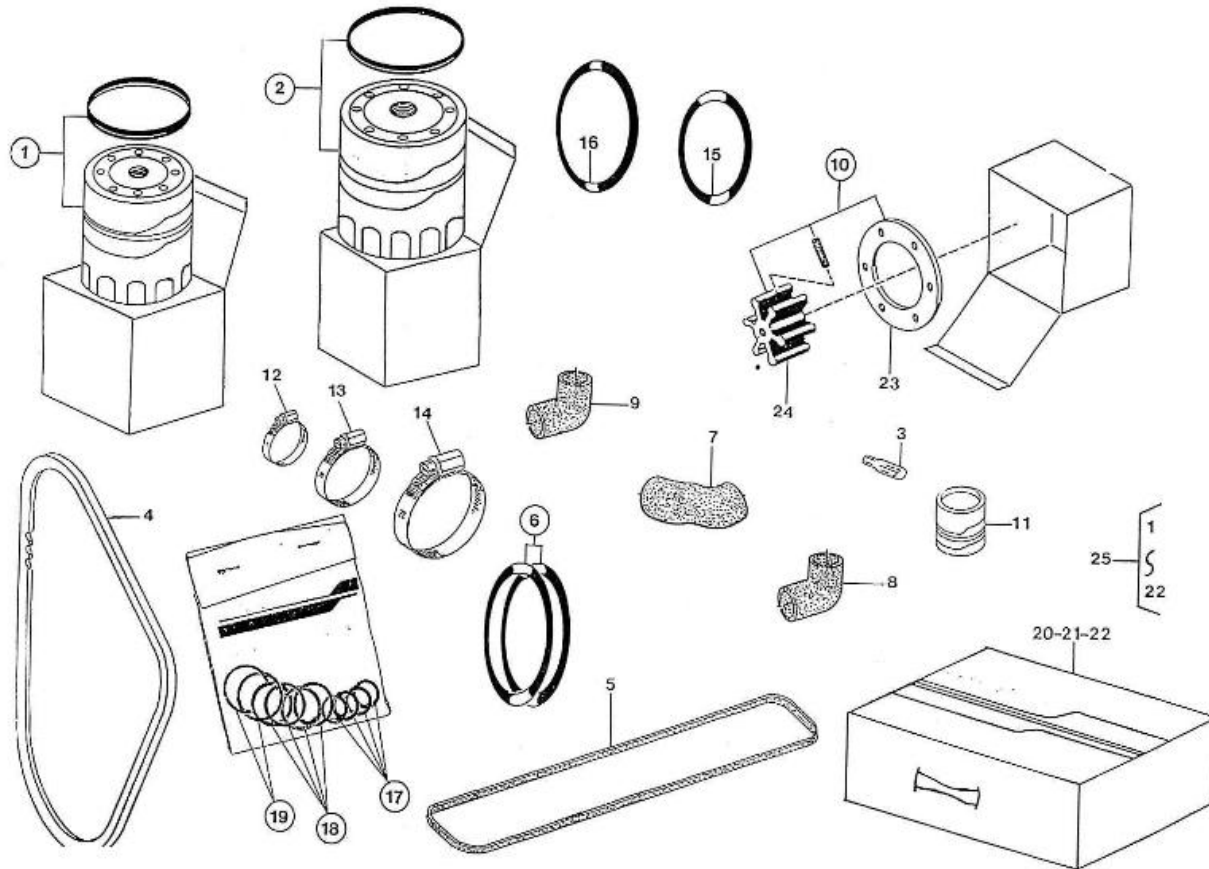

Brand: NanniDiesel

Model: Moteur 3.110HE

Version: Standard

Subassembly: Spare parts kit

N.	Item	Description	Qty	Notes
1	970622350	FILTER,FUEL	1	
2	970302742	FILTER,ELEMENT OIL 4.150 3.110	1	
3	970856011	BULB 12V-2W	1	
4	970637399	V-BELT	1	
6	970301719	O-RING,68,00X4,00	1	
7	970301714	HOSE,D32 COVER THERMO.4.190	1	
8	970301713	HOSE,ELBOW COVER HEATEX.4.190 (+++RETOUR MAG -	1	
9	970302630	HOSE	1	
10	970604591	SET,IMPELLER W/PUMP 4.110-190-	1	
11	970301521	PAINT,NANNI BLUE 125CC	1	
12	970439306	CLAMP (++POUR DURITE ORIGINE REF HUILE MOTEUR)	1	
13	970300922	CLAMP,HOSE 26-38 (FOURNITURE POMPE ATTELEE)	1	
14	970604533	CLAMP,HOSE 32-44 (QUANTITE 8 R.P. 4 LE 19/06/2008)	1	
15	970302609	O-RING	1	
16	970302608	O-RING	1	
17	970300288	GASKET,M8 (FIX TUYAU GRAISSAGE)	1	
18	970300306	GASKET,RING D14 (SUR REFROID THERMO MOTA)	2	
19	970300199	GASKET,RING D16	2	
20	970310008	CASE	1	
21	970301347	INSERT,CASE	1	
22	970301348	INSERT,CASE BOTTOM	1	
23	970604529	GASKET,F5B	1	
24	970604530	IMPELLER,WATER PUMP F 5B/-9	1	
25	970302600	CASE,SPARE PARTS CPL.4.150HE	1	

V. 30/04/2012

Pag. 36/37