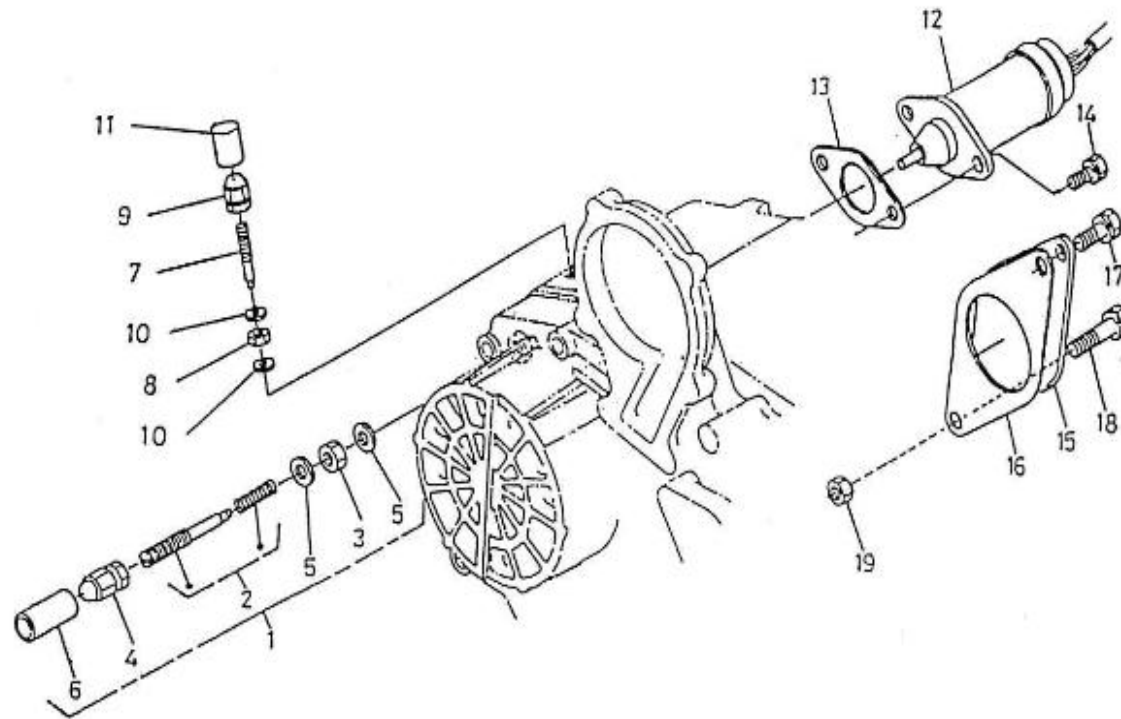

V. 30/04/2012

Pag. 17/37

Brand: NanniDiesel

Model: Moteur 3.110HE

Version: Standard

Subassembly: Governor setting

N.	Item	Description	Qty	Notes
1	970302865	BOLT,ADJ.IDLE CPL.4.150	1	
2	970302866	SCREW,ADJ.IDLE CPL.4.150	1	
3	970140402	NUT	1	
4	970140404	NUT (BEFORE N°KTE08070398)	1	
5	970150403	RING,SEAL (=> N° XA0001 <= 3Z0001)	2	
6	970302411	CAP,NUT	1	
7	970302868	SCREW,ADJUSTING	1	
8	970140402	NUT	1	
9	970140404	NUT (BEFORE N°KTE08070398)	1	
10	970150403	RING,SEAL (=> N° XA0001 <= 3Z0001)	2	
11	970302411	CAP,NUT	1	
12	970302869	SOLENOID,STOP 4.150	1	
13	970302870	GASKET,SOLENOID	1	
14	970490508	BOLT,M 6X 14	2	
15	970302871	COVER,HYD.PUMP	1	
16	970302872	GASKET	1	
17	970302873	BOLT,M 8X 20	1	
18	970302037	BOLT,M 8X 32	1	
19	970490903	NUT,M 8	1	