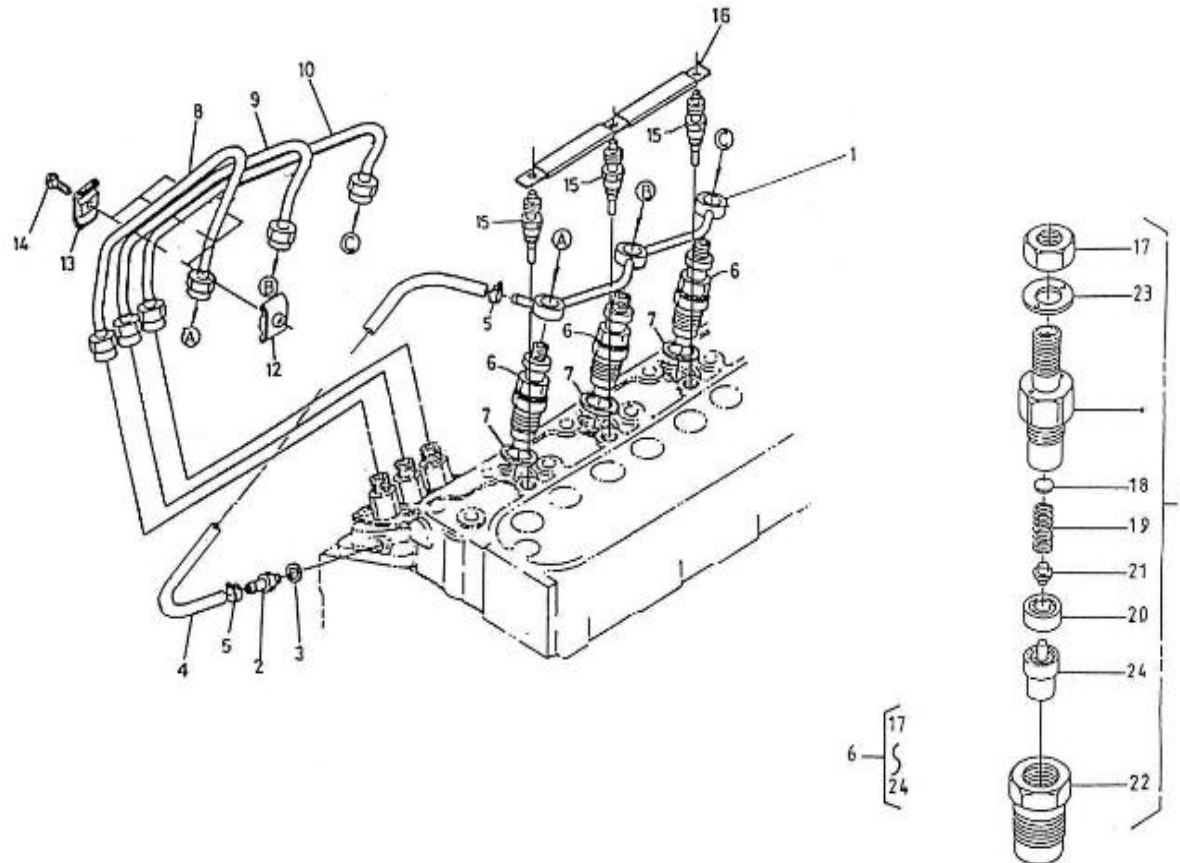

Brand: NanniDiesel

Model: Moteur 3.110HE

Version: Standard

Subassembly: Injection lines nozzles

N.	Item	Description	Qty	Notes
1	970304117	ASSY PIPE,OVER FLOW	1	
2	970142104	NOZZLE, FUEL OVERFLOW LINE	1	
3	970150403	RING,SEAL (=> N° XA0001 <= 3Z0001)	1	
4	32805001	HOSE (++RETOUR INJ / PPE INJ)	1	
5	970310171	CLAMP (+++ FIX DURITE WASTEGATE)	2	
6	970302816	INJECTOR,CPL.4.150	3	
7	970142109	GHASKET, RING INJECTORS	3	
8	970302817	LINE,FUEL CYL.N01 4.150 (<= N°KT08090422)	1	
9	970302818	LINE,FUEL CYL.N02 4.150 (<= N°KT08090422)	1	
10	970302819	LINE,FUEL CYL.N03 4.150 (<= N°KT08090422)	1	
12	970142114	CLAMP,FUEL LINES 1+2	2	
13	970142115	CLAMP,FUEL-LINES 1+2	2	
14	970492118	SCREW,M 5X 20 ROUND HEAD	2	
15	970302821	GLOWPLUG,4.150	3	
16	970304119	CORD,GLOW PLUG	1	
17	970142175	NUT,NOZZLE INJ.	3	
18	970302825	SPACER,ADJ.NOZZLE STD. 0.900	3	
19	970307593	NUT,FLANGE	3	
20	970142173	PIECE,DISTANCE NOZZLE INJ.	3	
21	970142170	ROD,PUSH NOZZLE FUEL	3	
22	970307595	NUT	3	
23	970302826	WASHER,NOZZLE INJ.	3	
24	970302827	NOZZLE,INJECTOR	3	

V. 30/04/2012

Pag. 15/37