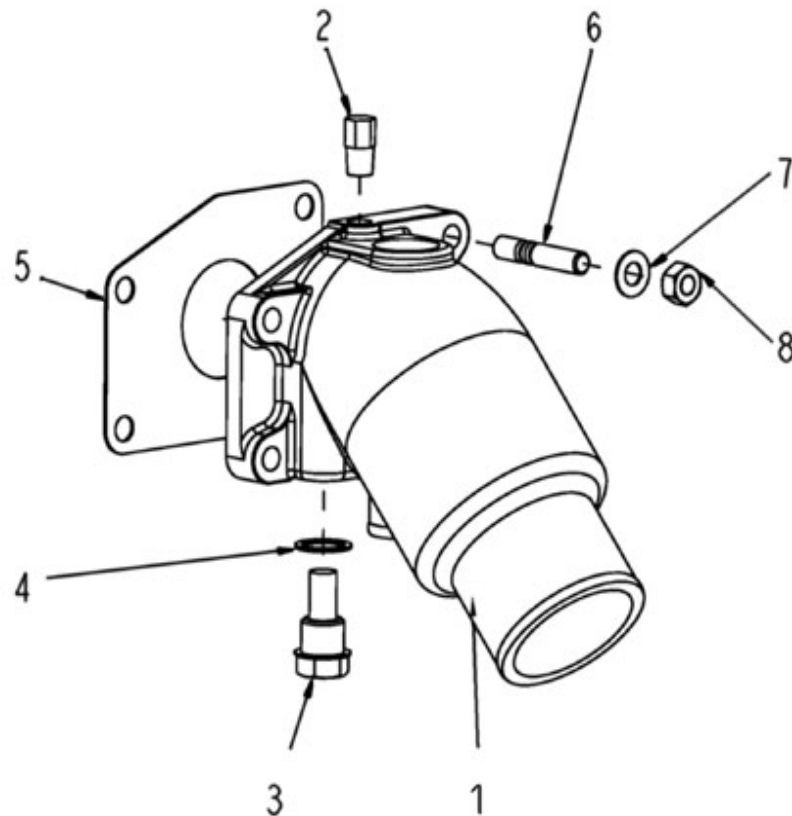

Brand: NanniDiesel

Model: Moteur 3.110HE

Version: Standard

Subassembly: Exhaust elbow

N.	Item	Description	Qty	Notes
1	970301706APR	MIXER	1	
2	970307265	PLUG,HEX 1/8	1	
3	970494635	ANODE,ZINC CPL M16X1,5	1	
4	970300199	GASKET,RING D16	1	
5	970301710	GASKET,MIXER 4.190	1	
6	970300374	STUD,M 8X 30 (+++FIX TENDEUR)	3	
6	970307249	STUD (+++FIX TENDEUR)	1	
7	970119139	WASHER,CORRUGATED D8 (DONT 3 PTO)	4	
8	970027322	NUT,M 8 (++ECROU FIL DEMARREUR)	4	

V. 30/04/2012

Pag. 21/37