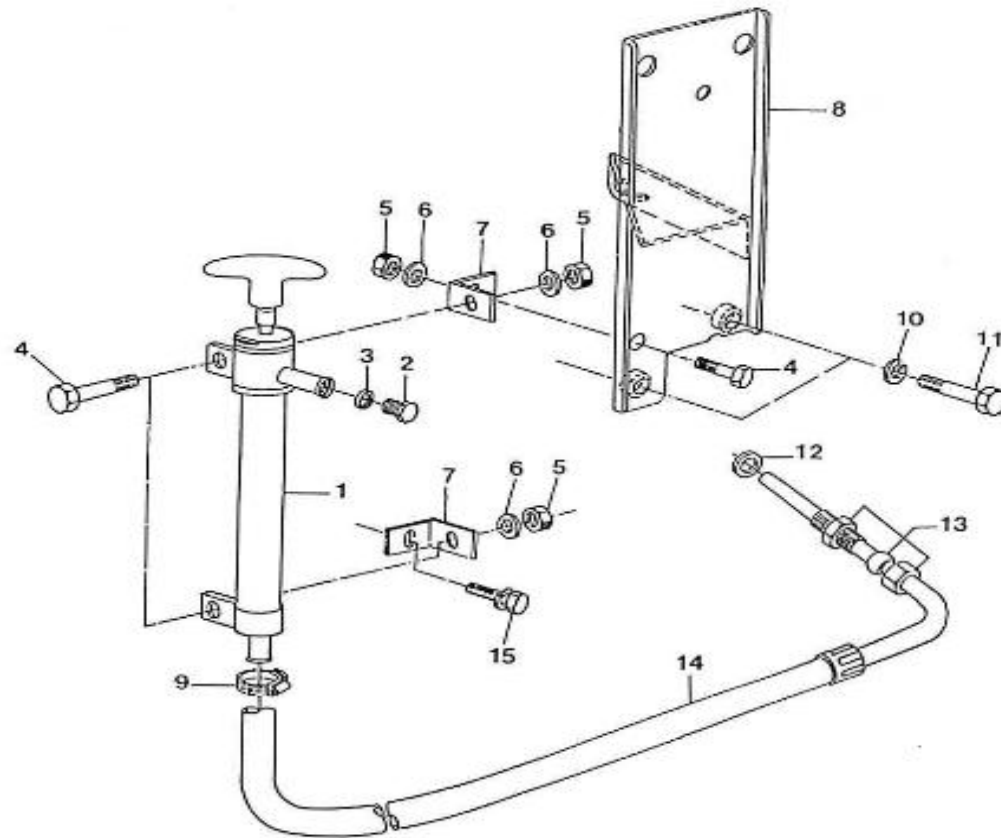

Brand: NanniDiesel

Model: Moteur 3.110HE

Version: Standard

Subassembly: Oil extraction pump

N.	Item	Description	Qty	Notes
1	970439302	PUMP,OIL EXTRACTION	1	
2	970832061	BOLT	1	
3	970300288	GASKET,M8 (FIX TUYAU GRAISSAGE)	1	
4	970439910	BOLT,HEX M 6X 16 (+++FIX.SUPPORT AG ACC)	3	
5	970635460	NUT,M 6	3	
6	970119149	WASHER, SPRING D 6 (Pour protection injecteur)	3	
7	970302642	SUPPORT,OIL EXTRACTION PUMP S5 (STOP MANUEL)	2	
8	970302604	SUPPORT,FUEL FILTER S5	1	
9	970439306	CLAMP (++POUR DURITE ORIGINE REF HUILE MOTEUR)	1	
10	970119149	WASHER, SPRING D 6 (Pour protection injecteur)	2	
11	970302584	BOLT,HEX M 6X 60	2	
12	970300199	GASKET,RING D16	1	
13	970302269	Please consult us - COUPLING,FITTING D10	1	
14	970304001	HOSE,OIL EXTRACTION 4.150 CPL.	1	
15	970302736	BOLT,M 6X 45	1	
16	970302530	No longer available - NUT,CONICAL	1	
17	970301092	No longer available - COLLAR,D10	1	

V. 30/04/2012

Pag. 24/37