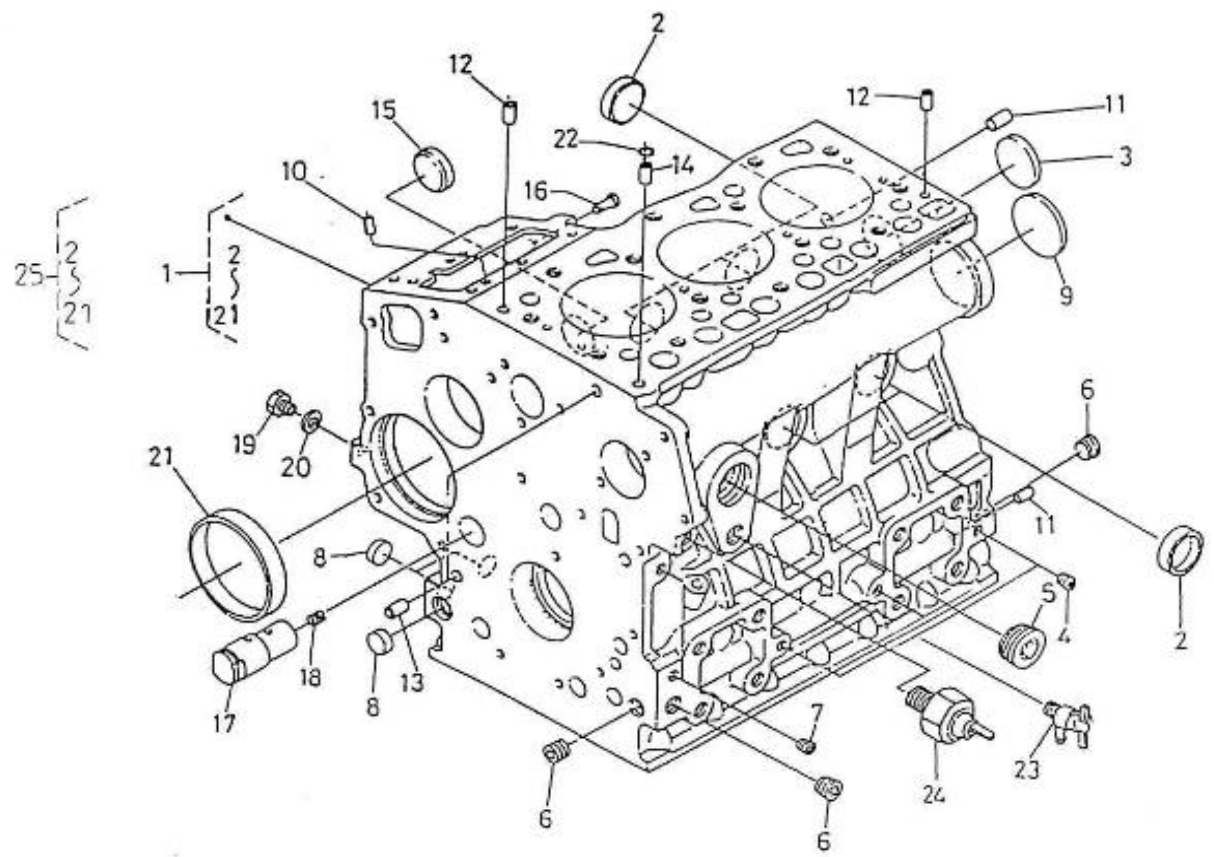

N.	Item	Description	Qty	Notes
1	970304109	CRANKCASE,CPL.3.110	1	
2	970140104	CAP, FREEZE	4	
3	970301938	CAP,FREEZE	1	
4	970490107	PLUG,SOCK (SERRAGE A 6NM + LOCTITE 542)	3	
5	970310311	PLUG (<= N°KT08090422)	1	
6	970302703	PLUG,SOCK	3	
7	970490108	PLUG,SOCK	2	
8	970301903	PLUG	3	
9	970301904	PLUG,EXPANSION	1	
10	970140109	PIN, CYLINDRICAL	2	
11	970490111	PIN,CYLINDRICAL	2	
12	970302705	WIRING,INTERMEDIATE 6MTR - 11POS	2	
13	970490113	PIN,PIPE	2	
14	970302706	PIN,PIPE	1	
15	970302707	CAP,FREEZE	1	
16	970304110	PIN,START SPRING	1	
17	970302708	SHAFT,IDLE GEAR 2	1	
18	970302043	SCREW,SET	1	
19	970301912	PLUG	1	
20	970491131	WASHER,SEAL	1	
21	970302709	BUSH,GOVERNOR GEAR	1	
22	970490116	O-RING (<= N°KTH0804182)	1	
23	970140114	PLUG, DRAIN -400	1	
24	970851700	SWITCH,OIL	1	

V. 30/04/2012

Pag. 2/37

Brand: NanniDiesel

Model: Moteur 3.110HE

Version: Standard

Subassembly: Timing case

N.	Item	Description	Qty	Notes
1	970302726	COVER,TIMING CASE CPL.4.150	1	
2	970310315	PLUG	2	
3	970302073	GASKET,RING	1	
4	970302728	NIPPLE	1	
5	970302729	SPRING	1	
6	970302730	SEAT,VALVE	1	
7	970302731	BEARING,BALL	1	
8	970302732	ASSY,ROTOR OIL PUMP	1	
9	970302733	COVER,OIL PUMP	1	
10	970302734	SCREW,ROUND HEAD	5	
11	970302735	GASKET,TIMING CASE 4.150	1	
12	970302736	BOLT,M 6X 45	3	
13	970302737	BOLT,M 6X 50 (A PARTIR DU N°KTH08040183)	6	
14	970302738	BOLT,M 6X 55	2	
15	970144311	BOLT	1	
16	970302739	BOLT	1	
17	970302740	STUD,M 6X 45	1	
18	970151133	NUT,M 6 (BEFORE N°KTE08070398)	1	
19	970119149	WASHER, SPRING D 6 (Pour protection injecteur)	1	
20	970302741	SEAL,OIL	1	
21	970302003	O-RING	2	
22	970301922	O-RING	2	
23	970492513	STUD, M 6X 16	2	
24	970302742	FILTER,ELEMENT OIL 4.150 3.110	1	
25	970302743	COVER,H/METER UNIT	1	
26	970302744	GASKET,H/METER UNIT	1	
27	970491117	BOLT,M 6X 16	2	