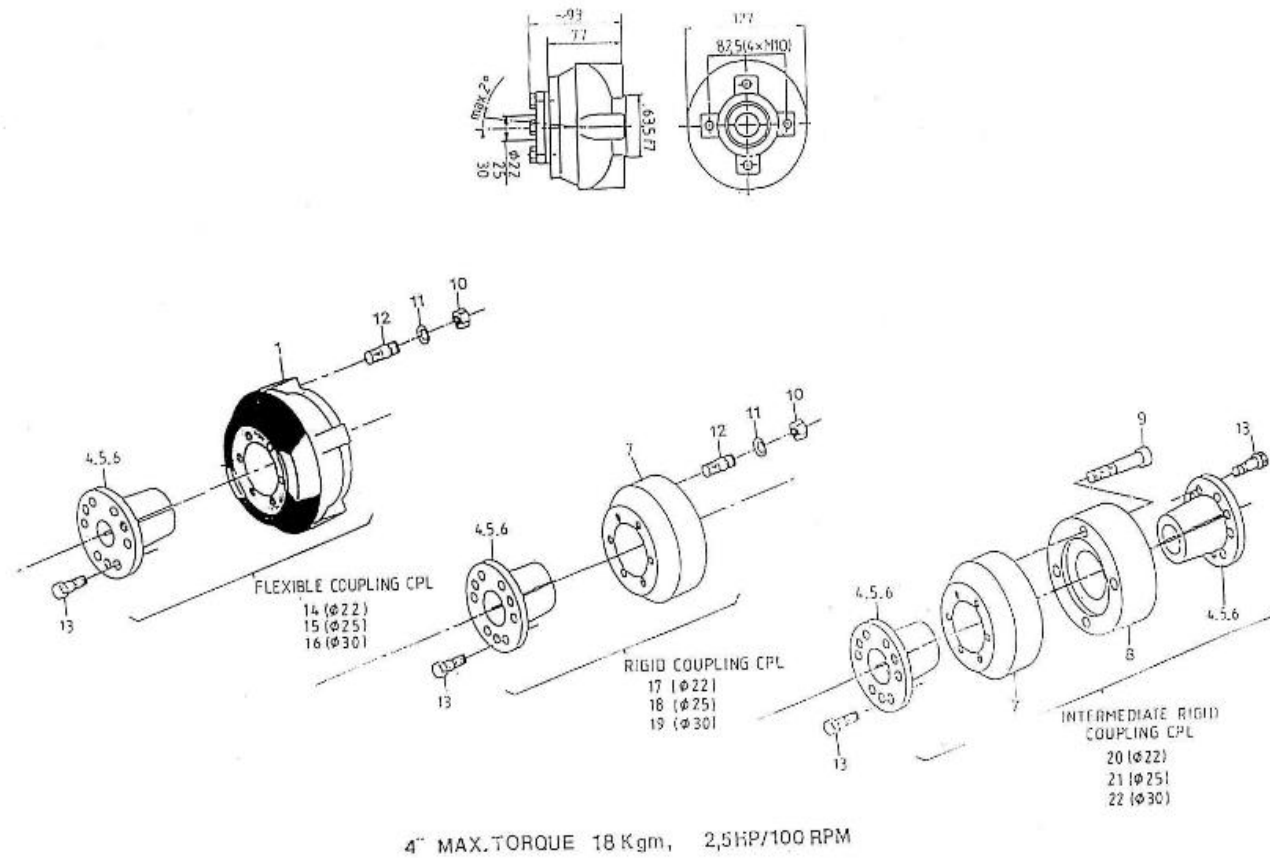

Brand: NanniDiesel

Model: Moteur 3.110HE

Version: Standard

Subassembly: Shaft coupling

N.	Item	Description	Qty	Notes
1	970300733	FLEXIBLE COUPLING 4 P	1	
4	970301226	"CONE,CLAMPING 4" 22"	1	
5	970301104	"CONE,CLAMPING 4" 25"	1	
6	970301105	"CONE,CLAMPING 4" 30"	1	
7	970301222	Please consult us - COUPLING	1	
8	970301221	COUPLING	1	
9	970609157	BOLT,SOCK M10X 55	4	
10	970119143	NUT, M10	4	
11	970119136	WASHER,SPRING D10 (POUR INVERSEUR)	4	
12	970621020	STUD,M10X 22	4	
13	970409603	BOLT,HEX M 8X 25 (FIX SUP ALT)	6	
14	970307180	FLEXIBLE COUPLING	1	
15	970307181	FLEXIBLE COUPLING	1	
16	970307182	FLEXIBLE COUPLING	1	
17	970307183	FLEXIBLE COUPLING	1	
18	970307184	FLEXIBLE COUPLING	1	
19	970307185	FLEXIBLE COUPLING	1	
20	970307186	FLANGE	1	
21	970307187	FLANGE	1	
22	970307188	No longer available	1	

V. 30/04/2012

Pag. 37/37