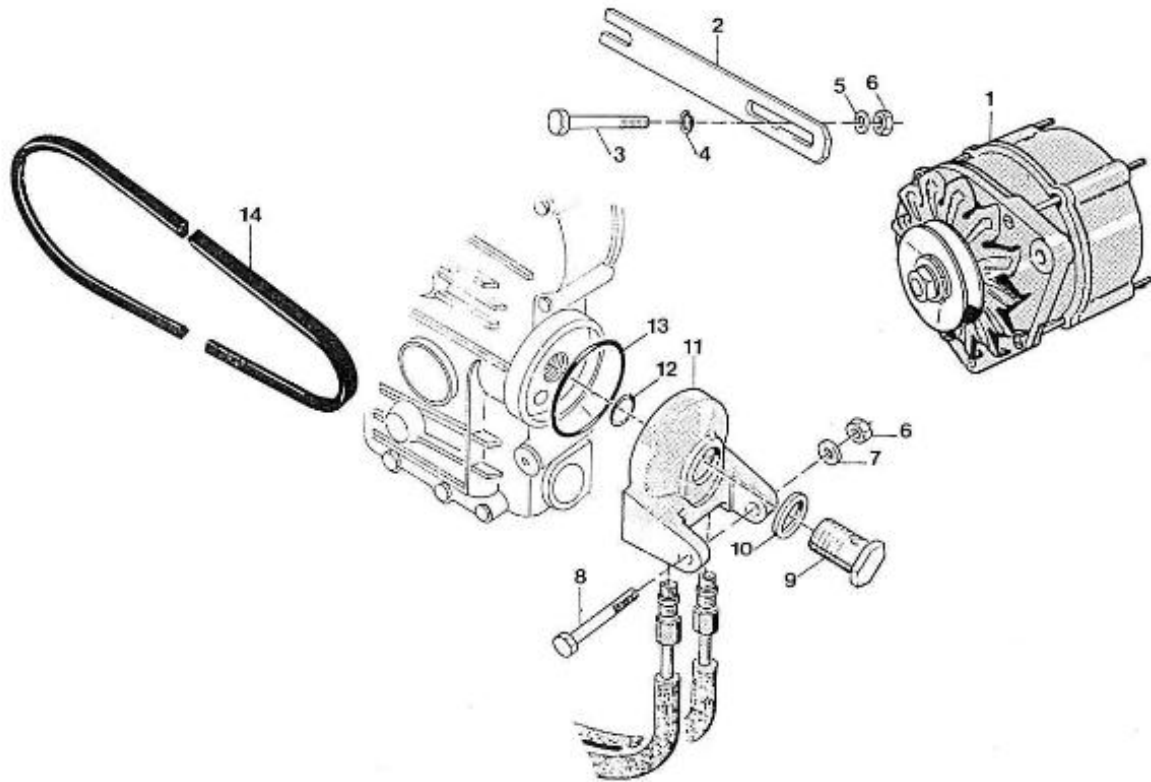

Brand: NanniDiesel

Model: Moteur 4.110HE

Version: Standard

Subassembly: Alternator Assy.Std.

N.	Item	Description	Qty	Notes
1	970437500	ALTERNATOR,14V-55A MOTOROLA	1	
2	970300286	TENSIONER	1	
3	970409603	BOLT,HEX M 8X 25	1	
4	970119139	WASHER,CORRUGATED D8	2	
5	970119138	WASHER,SPRING D 8	1	
6	970027322	NUT,M 8	3	
7	970119138	WASHER,SPRING D 8	2	
8	970300474	BOLT,HEX M 8X 85 SPECIAL	1	
9	970300248	BOLT,BANJO M18X1,5	1	
10	970300251	WASHER,30X19	1	
11	970300246	SUPPORT,ALTERNATOR HE	1	
12	970300252	O-RING,18,77X1,78	1	
13	970493155	O-RING,61,91X3,53	1	
14	970300706	V-BELT,SPZ 950 LW	1	
15	970300193	BOLT,HEX M 8X 70	1	

V. 28/03/2006

Pag. 32/55