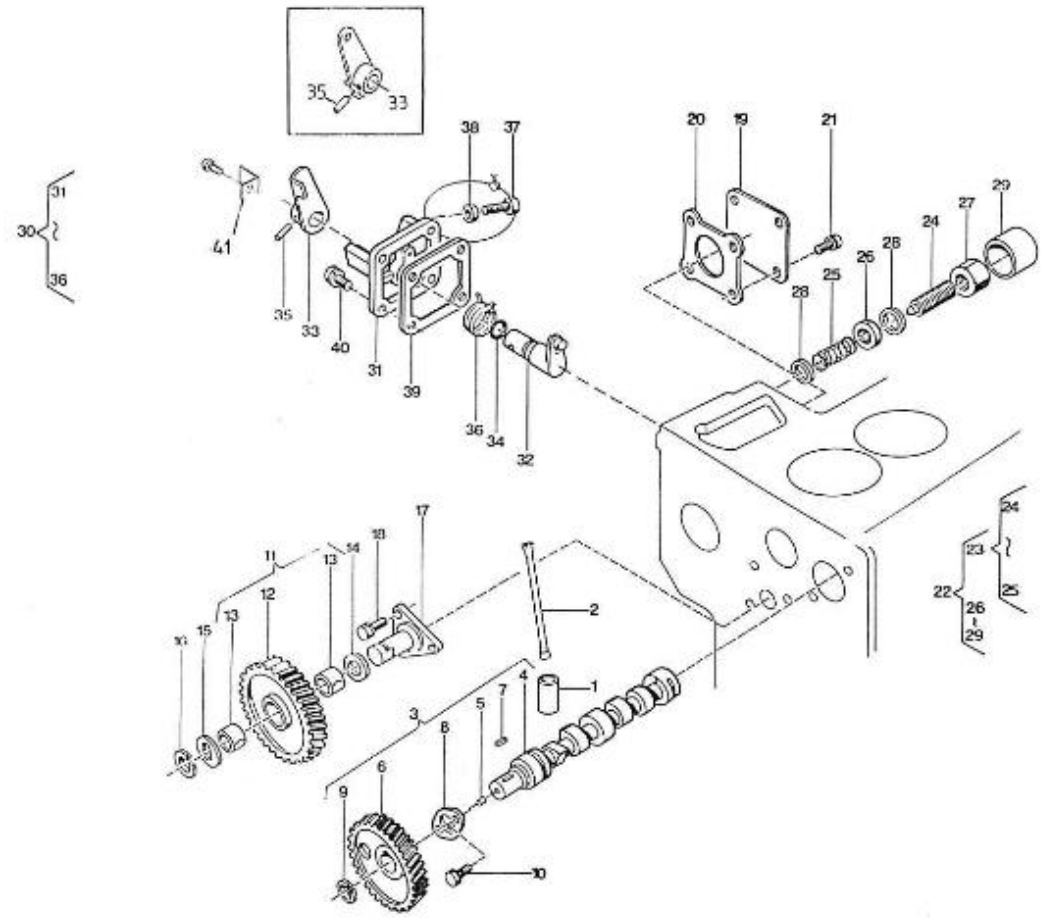

V. 28/03/2006

Pag. 8/55

Brand: NanniDiesel

Model: Moteur 4.110HE

Version: Standard

Subassembly: Camshaft

N.	Item	Description	Qty	Notes
1	970491101	TAPPET	8	
2	970491102	ROD,PUSH	8	
3	970511101	CAMSHAFT,CPL.4.110	1	
4	970511140	CAMSHAFT,4.110	1	
5	970491104	PLUG	2	
6	970491105	GEAR,CAMSHAFT H-HE	1	
7	970491106	KEY,FEATHER	1	
8	970491107	STOPPER,CAMSHAFT	1	
9	970491108	CIR-CLIP,EXTERNAL	1	
10	970490508	BOLT,M 6X 14	2	
11	970491111	GEAR,IDLE CPL.	1	
13	970491112	BUSH,IDLE GEAR	2	
14	970491113	COLLAR,IDLE GEAR N01	1	
15	970491114	COLLAR,IDLE GEAR N02	1	
16	970491115	CIR-CLIP,EXTERNAL	1	
17	970491116	SHAFT,IDLE GEAR	1	
18	970491117	BOLT,M 6X 16	3	
19	970491133	COVER,FUEL CAMSHAFT	1	
20	970491119	GASKET,COVER OIL PUMP	1	
21	970491134	BOLT,M 8X 18	4	
22	970151125	ADJUSTMENT,GOVERNOR CPL.	1	
23	970151126	SCREW,ADJUSTING IDLE CPL.	1	
26	970491129	NUT	1	
27	970491130	NUT,CAP	1	
28	970491131	WASHER,SEAL	2	
29	970491132	CAP,NUT	1	
30	970151127	LEVER,ENGINE STOP CPL.	1	
31	970151128	COVER,INJ.PUMP	1	
34	970151129	O-RING	1	
35	970151130	PIN,SPRING RETAINER	1	
36	970151131	SPRING,INJ.PUMP	1	
37	970141301	BOLT, STOPPER ADJ.	1	
38	970151133	NUT,M 6	1	
39	970492104	GASKET,COVER	1	
40	970490119	BOLT,M 6X 18	4	
41	970302571	SUPPORT,ACC.CONTROL H/HE	1	