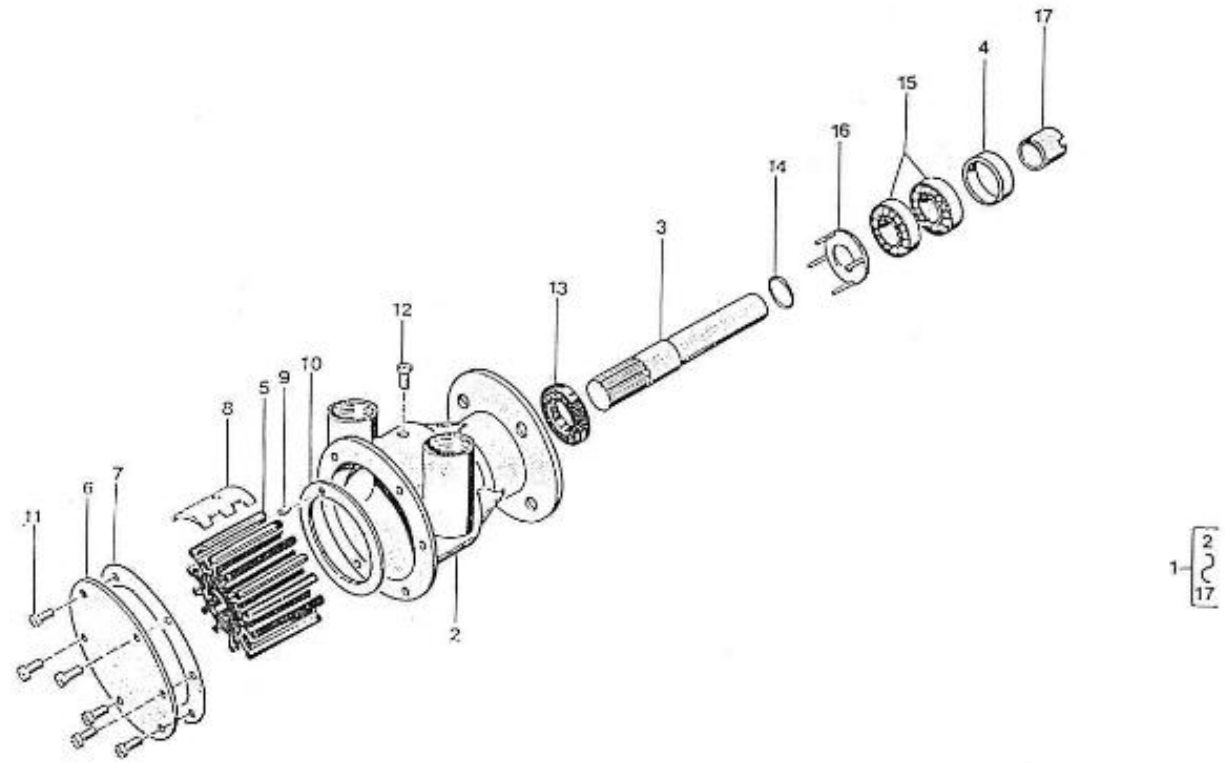

Brand: NanniDiesel
Model: Moteur 4.110HE
Version: Standard
Subassembly: Sea water pump

N.	Item	Description	Qty	Notes
1	970614510	PUMP,WATER F5B 9003	1	
2	970303670	HOUSING,WATER PUMP F5B-9000	1	
3	970303671	SHAFT,WATER PUMP F5B-9000	1	
4	970303672	GUIDE,WATER PUMP F5B-9000	1	
5	970604530	IMPELLER,WATER PUMP F 5B/-9	1	
6	970303673	COVER,END W/PUMP F5B-9000	1	
7	970604529	GASKET,F5B	1	
8	970303674	CAM,WATER PUMP F5B-9000	1	
9	970303675	PIN,WATER PUMP F5B-9000	1	
10	970300891	PLATE,WEAR W/PUMP F5B-9000	1	
11	970303677	SCREW,COVER W/PUMP F5B-9000	6	
12	970303678	SCREW,CAM WATER PUMP F5B-9000	1	
13	970614516	RING,SEAL OIL W/PUMP F5B-9000	1	
14	970303679	O-RING,WATER PUMP F5B-9000	1	
15	970770251	BEARING,BAIL WATER PUMP F5B-90	2	
16	970303680	WASHER,WATER PUMP F5B-9000	1	
17	970303681	COUPLING,WATER PUMP F5B-9000	1	

V. 28/03/2006

Pag. 27/55