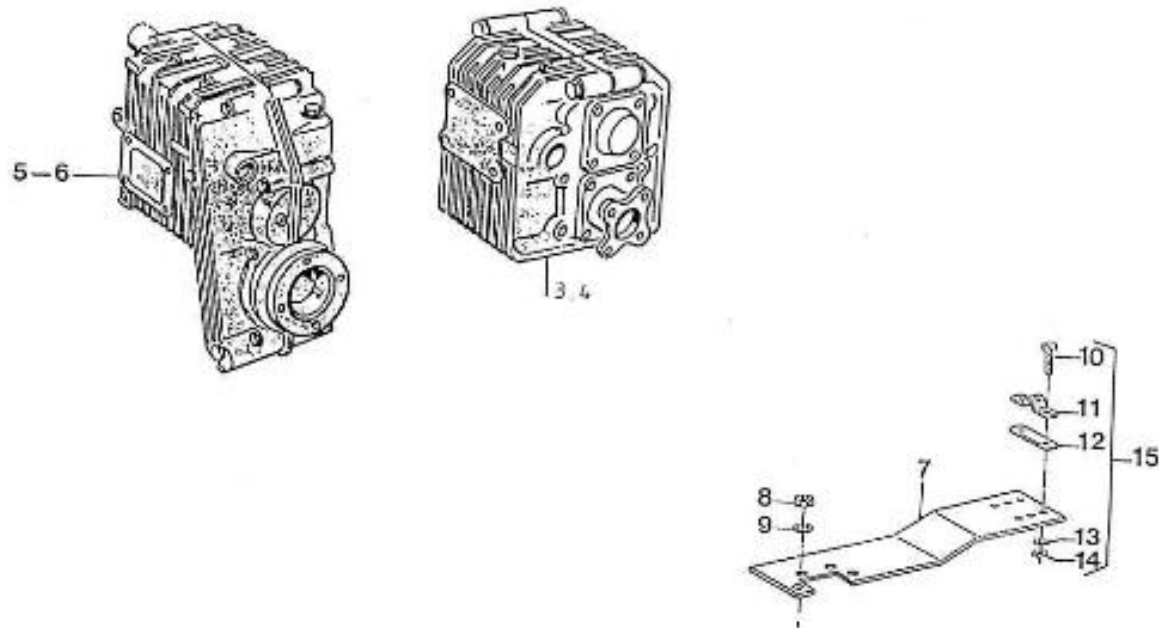

Brand: NanniDiesel

Model: Moteur 4.110HE

Version: Standard

Subassembly: Reversing gear

N.	Item	Description	Qty	Notes
3	970776011	GEARBOX,HBW100 -1,79R	1	
4	970776012	GEARBOX,HBW100 -2,72R	1	
5	970776340	GEARBOX	1	
6	970776335	GEARBOX	1	
7	970300373	SUPPORT,CONTROL HBW	1	
8	970027322	NUT,M 8	2	
9	970119139	WASHER,CORRUGATED D8	2	
10	970300317	BOLT,HEX M 5X 16	2	
11	970300315	CLAMP,CABLE	1	
12	970300316	PLATE,CLAMP	1	
13	970300318	WASHER,SPRING D 5	2	
14	970609904	NUT,M 5	2	
15	970835020	CLAMP	1	

V. 28/03/2006

Pag. 51/55