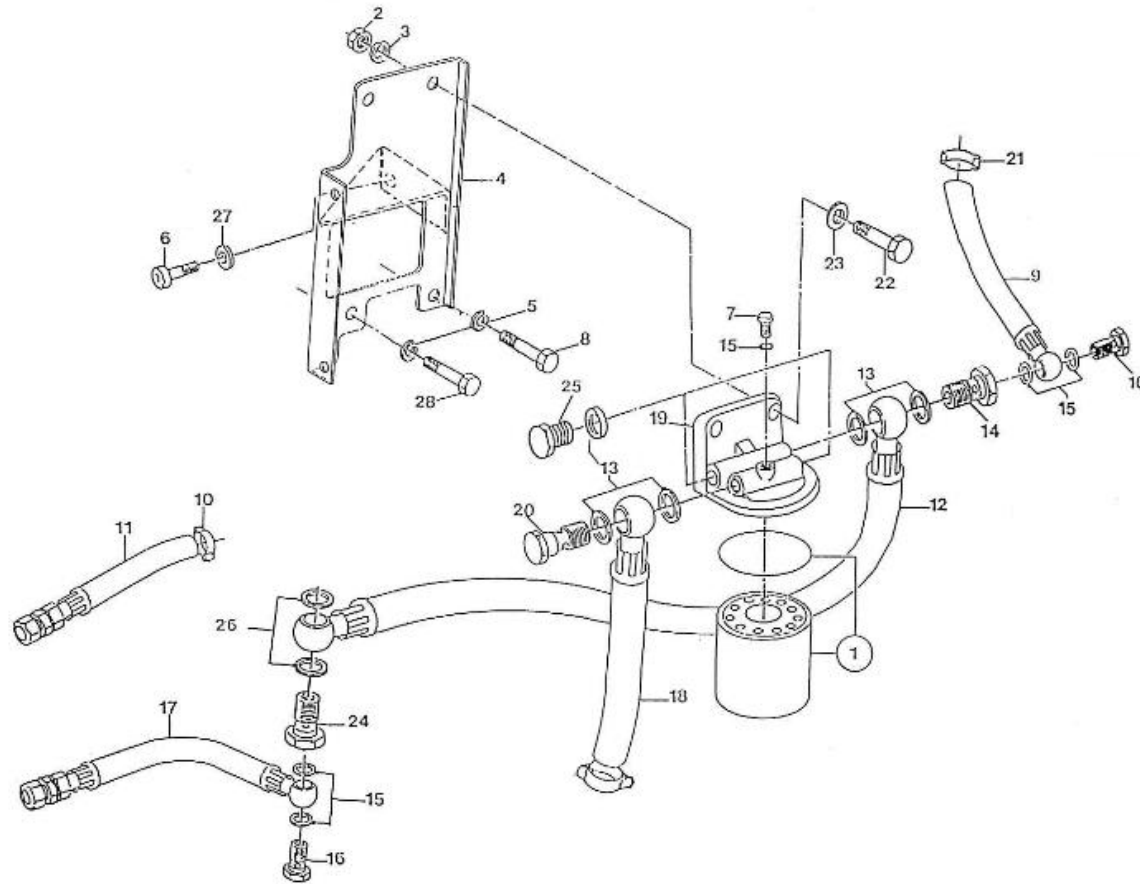

Brand: NanniDiesel

Model: Moteur 4.110HE

Version: Standard

Subassembly: Fuel filter Assy.

N.	Item	Description	Qty	Notes
1	970622350	FILTER,FUEL	1	
2	970119143	NUT, M10	2	
3	970119136	WASHER,SPRING D10	2	
4	970304076	SUPPORT,FUEL FILTER ELEMENT H-	1	
5	970119149	WASHER, SPRING D 6	2	
6	970639903	BOLT,HEX M 8X 16	1	
7	970832061	BOLT	1	
8	970497323	BOLT,HEX M 6X 80	1	
9	970302166	HOSE,FUEL LEAKAGE CPL.D 3 L= 3	1	
10	970302585	CLAMP,TWO-EAR 11-13	1	
11	970300995	HOSE,FUEL SUPPLY CPL H/HE	1	
12	970492320	HOSE,FUEL SUPPLY INJ.PUMP CPL.	1	
13	970300306	GASKET,RING D14	6	
14	970300327	BOLT,BANJO M14X1,5XM8	1	
15	970300288	GASKET,M8	4	
16	970432133	BOLT,BANJO M 8	2	
17	970300994	HOSE,FUEL RETURN CPL H/HE	1	
18	970492310	HOSE,FUEL SUPPLY FILTER CPL.H/	1	
19	970302494	SUPPORT,FUEL FILTER ELEMENT H-	1	
20	970432515	BOLT,BANJO M14X1,5	1	
21	970310171	CLAMP	1	
22	970635508	BOLT,HEX M10X 25	2	
23	970119135	WASHER,PLAIN D10	2	
24	970302159	BOLT,BANJO M12X1,5 - M8X1	1	
25	970875506	PLUG	2	
26	970300325	RING,SEAL D12	2	
27	970119138	WASHER,SPRING D 8	1	
28	970302213	BOLT,HEX M 6X 70	1	

V. 28/03/2006

Pag. 18/55