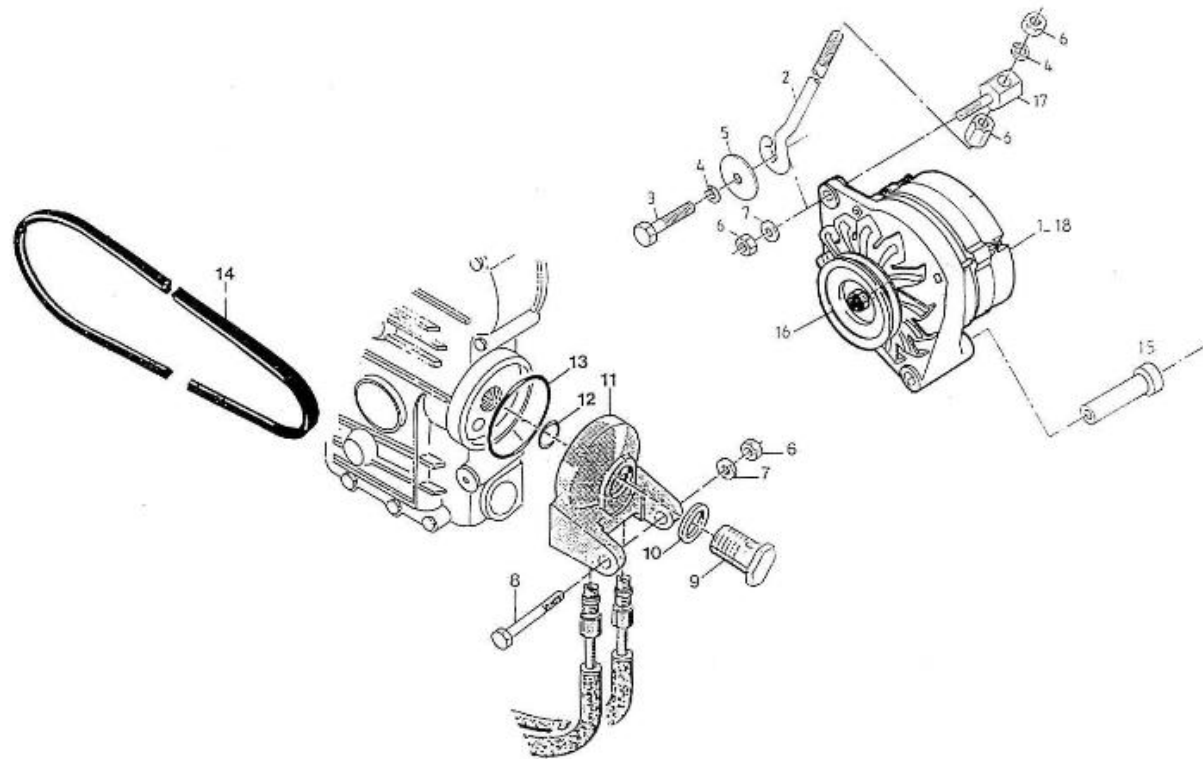

Brand: NanniDiesel

Model: Moteur 4.110HE

Version: Standard

Subassembly: Alternator Assy STD

N.	Item	Description	Qty	Notes
1	970307522	ALTERNATOR,14V-60A	1	
2	970307493	TIGHTENER,V-BELT	1	
3	970300409	BOLT,HEX M 8X 55	1	
4	970119139	WASHER,CORRUGATED D8	2	
5	970304050	WASHER	1	
6	970027322	NUT,M 8	4	
7	970119138	WASHER,SPRING D 8	2	
8	970300474	BOLT,HEX M 8X 85 SPECIAL	1	
9	970300248	BOLT,BANJO M18X1,5	1	
10	970300251	WASHER,30X19	1	
11	970300246	SUPPORT,ALTERNATOR HE	1	
12	970300252	O-RING,18,77X1,78	1	
13	970493155	O-RING,61,91X3,53	1	
14	970300706	V-BELT,SPZ 950 LW	1	
15	970307061	AXLE	1	
16	970307194	PULLEY	1	
17	970307491	SUPPORT,TIGHTNER V-BELT	1	
18	970307533	REGULATOR,ALTERNATOR	1	

V. 28/03/2006

Pag. 34/55