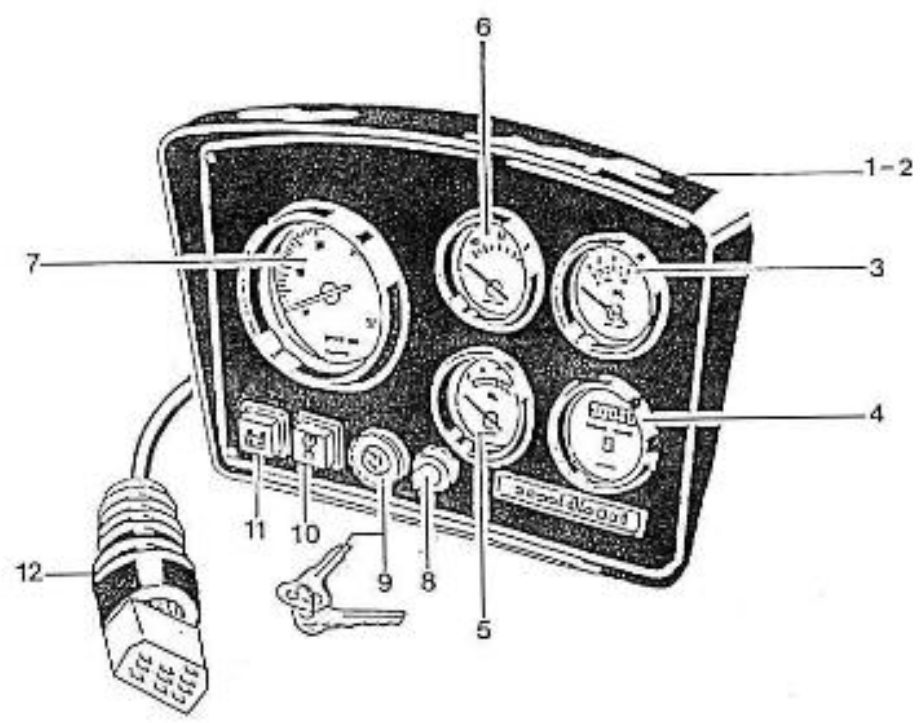

Brand: NanniDiesel
Model: Moteur 4.110HE
Version: Standard
Subassembly: Instrument panel LXP

N.	Item	Description	Qty	Notes
1	970300420	PANEL,5 INSTRUMENTS 12V CPL	1	
2	970850309	PLATE,PANEL	1	
3	970300427	GAUGE,YAZ,PRES,0- 6B,12V,D 52	1	
4	970861101	GAUGE HOUR 12V	1	
5	970860801	VOLTMETER	1	
6	970860606	+++ PLUS DIFFUSE ++++++ THERMOMETRE EAU	1	
7	970861014	REVOLUTION COUNTER	1	
8	970300967	BUTTON,PUSH	1	
9	970850404	SWITCH STARTER	1	
10	970850572	+++ PLUS DIFFUSE ++++++ VOYANT COMPLET	1	
11	970850570	WARNING LIGHT	1	
12	970851305	+++ PLUS DIFFUSE ++++++ TABLEAU DE BORD	1	

V. 28/03/2006

Pag. 39/55