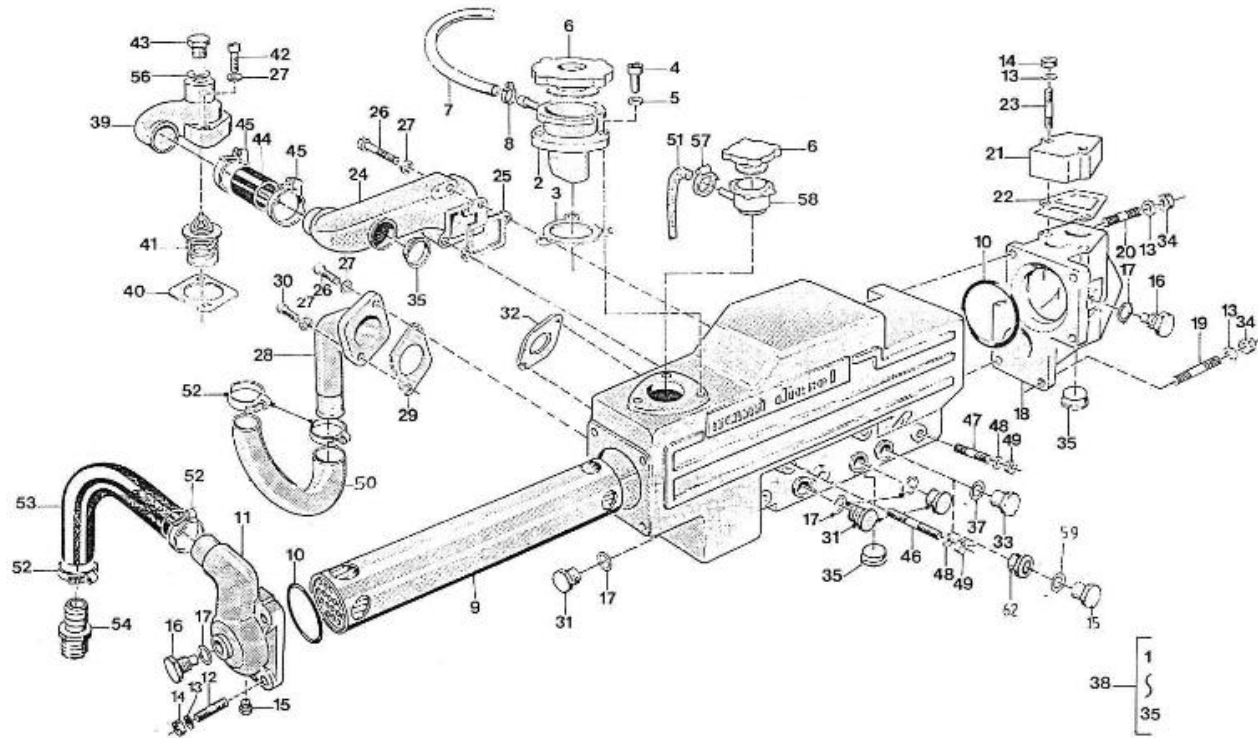

Brand: NanniDiesel

Model: Moteur 4.110HE

Version: Standard

Subassembly: Heat exchanger exh. Manifold

N.	Item	Description	Qty	Notes
1	970300222	BODY	1	
2	970604612	FLANGE,FILLING NECK CPL.	1	
3	970604613	GASKET,FILLINGNECK	1	
4	970604615	BOLT,SOCK M 6X 20	3	
5	970635459	WASHER,PLAIN D 6	3	
6	970604614	CAP,FILLING 0, 7 DOUBLE SEAL	1	
7	970300077	HOSE,D 8 L= 450	1	
8	970644587	CLAMP,HOSE 12-15	1	
9	970300238	TUBE,STACK 4.110HE	1	
10	970604617	O-RING,59,69X5,34	2	
11	970300224	COVER	1	
12	970300374	STUD,M 8X 30	4	
13	970119139	WASHER,CORRUGATED D8	11	
14	970027322	NUT,M 8	6	
15	970632522	"PLUG,HEX 1/4""G"	2	
16	970494635	ANODE,ZINC CPL M16X1,5	2	
17	970300199	GASKET,RING D16	5	
18	970300228	MIXER,4.110	1	
19	970300374	STUD,M 8X 30	4	
20	970300080	STUD,M 8X 25	1	
21	970604623	CAP,MIXER 2.60-3.90-4.110HE	1	
22	970604622	GASKET,MIXER HE	1	
23	970604624	STUD,M 8X 40	2	
24	970300230	CONNECTION,ELBOW HE	1	
25	970300266	GASKET,FLANGE	1	
26	970634037	BOLT,SOCK M 6X 30	4	
27	970609602	WASHER,CORRUGATED D 6	7	
28	970300234	FLANGE,WATER INTAKE HE	1	
29	970300267	GASKET,FLANGE	1	
30	970154630	BOLT,SOCK M 6X 50	1	
31	970300214	PLUG,HEX M16X1,5	3	
32	970494512	GASKET,EXHAUST MANIFOLD	4	
33	970639853	"PLUG,HEX 3/8""G"	1	
34	970300079	NUT,M 8 SPECIAL	5	
35	970494517	CAP,FREEZE	3	
37	970300289	GASKET,RING D17	1	
38	970300339	HEATEXCHANGER,4.110HE CPL	1	
39	970300232	FLANGE,WATER OUTLET	1	
40	970300062	GASKET,WATER INTAKE HE	1	
41	970300727	THERMOSTAT,71XC	1	
42	970300275	BOLT,HEX M 6X 25	2	
43	970301561	PLUG,HEX M14X1,5	1	
44	970300243	HOSE,D32 L= 35	1	
45	970300922	CLAMP,HOSE 26-38	2	
46	970300273	STUD,M 6X108	4	
47	970300324	STUD,M 6X 90	4	
48	970635459	WASHER,PLAIN D 6	8	
49	970494516	NUT,LOCK M 6	8	
50	970300269	ELBOW,WATERPUMP HE	1	
51	970300077	HOSE,D 8 L= 450	1	
52	970604526	CLAMP,HOSE 22-32	4	
53	970300245	HOSE,D25 L= 350	1	
54	970300257	PILLAR,HOSE	1	
55	970604515	CONNECTION,HOSE HBW-20	1	
56	970300306	GASKET,RING D14	1	

V. 28/03/2006

Pag. 24/55