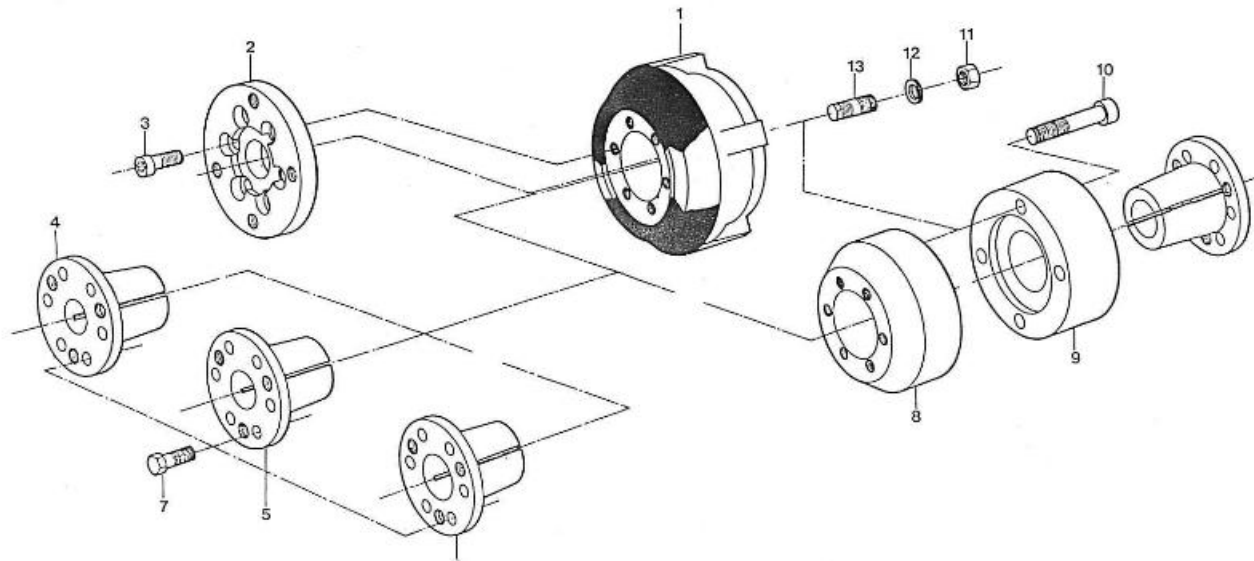

V. 28/03/2006

Pag. 54/55

Brand: NanniDiesel

Model: Moteur 4.110HE

Version: Standard

Subassembly: Shaft coupling

N.	Item	Description	Qty	Notes
1	970300733	FLEXIBLE COUPLING 4 P	1	
4	970301226	"CONE,CLAMPING 4"" 22"	1	
5	970301104	"CONE,CLAMPING 4"" 25"	1	
6	970301105	"CONE,CLAMPING 4"" 30"	1	
7	970301222	COUPLING	1	
8	970301221	COUPLING	1	
9	970609157	BOLT,SOCK M10X 55	4	
10	970119143	NUT, M10	4	
11	970119136	WASHER,SPRING D10	4	
12	970621020	STUD,M10X 22	4	
13	970409603	BOLT,HEX M 8X 25	6	
14	970307180	FLEXIBLE COUPLING	1	
15	970307181	FLEXIBLE COUPLING	1	
16	970307182	FLEXIBLE COUPLING	1	
17	970307183	FLEXIBLE COUPLING	1	
18	970307184	FLEXIBLE COUPLING	1	
19	970307185	FLEXIBLE COUPLING	1	
20	970307186	FLANGE	1	
21	970307187	FLANGE	1	
22	970307190	SET OF GASKETS	1	