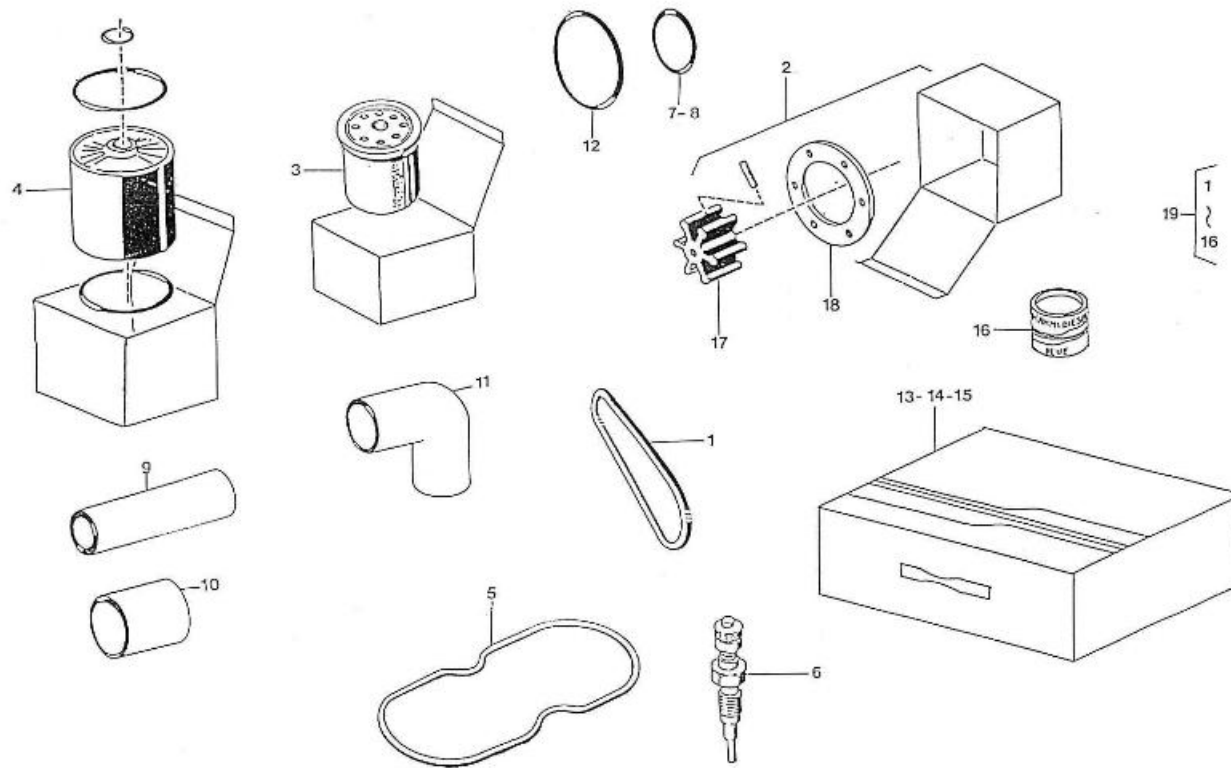

V. 28/03/2006

Pag. 53/55

Brand: NanniDiesel

Model: Moteur 4.110HE

Version: Standard

Subassembly: Spare parts kit

N.	Item	Description	Qty	Notes
1	970300706	V-BELT,SPZ 950 LW	1	
2	970604591	SET,IMPELLER W/PUMP 4.110-190-	1	
3	970493150	FILTER,OIL	1	
4	970875102	FILTER	1	
5	970510502	GASKET,COVER CYL:HEAD 4.110	1	
6	970152116	GLOWPLUG,H-HE	1	
7	970154025	O-RING,28,17X3,53	1	
8	970493155	O-RING,61,91X3,53	1	
9	970300245	HOSE,D25 L= 350	1	
10	970300243	HOSE,D32 L= 35	1	
11	970300269	ELBOW,WATERPUMP HE	1	
12	970604617	O-RING,59,69X5,34	1	
13	970310008	CASE	1	
14	970301347	INSERT,CASE	1	
15	970301348	INSERT,CASE BOTTOM	1	
16	970301521	PAINT,NANNI BLUE 125CC	1	
17	970604530	IMPELLER,WATER PUMP F 5B/-9	1	
18	970604529	GASKET,F5B	1	
19	970301543	CASE,SPARE PARTS CPL.4.110HE	1	