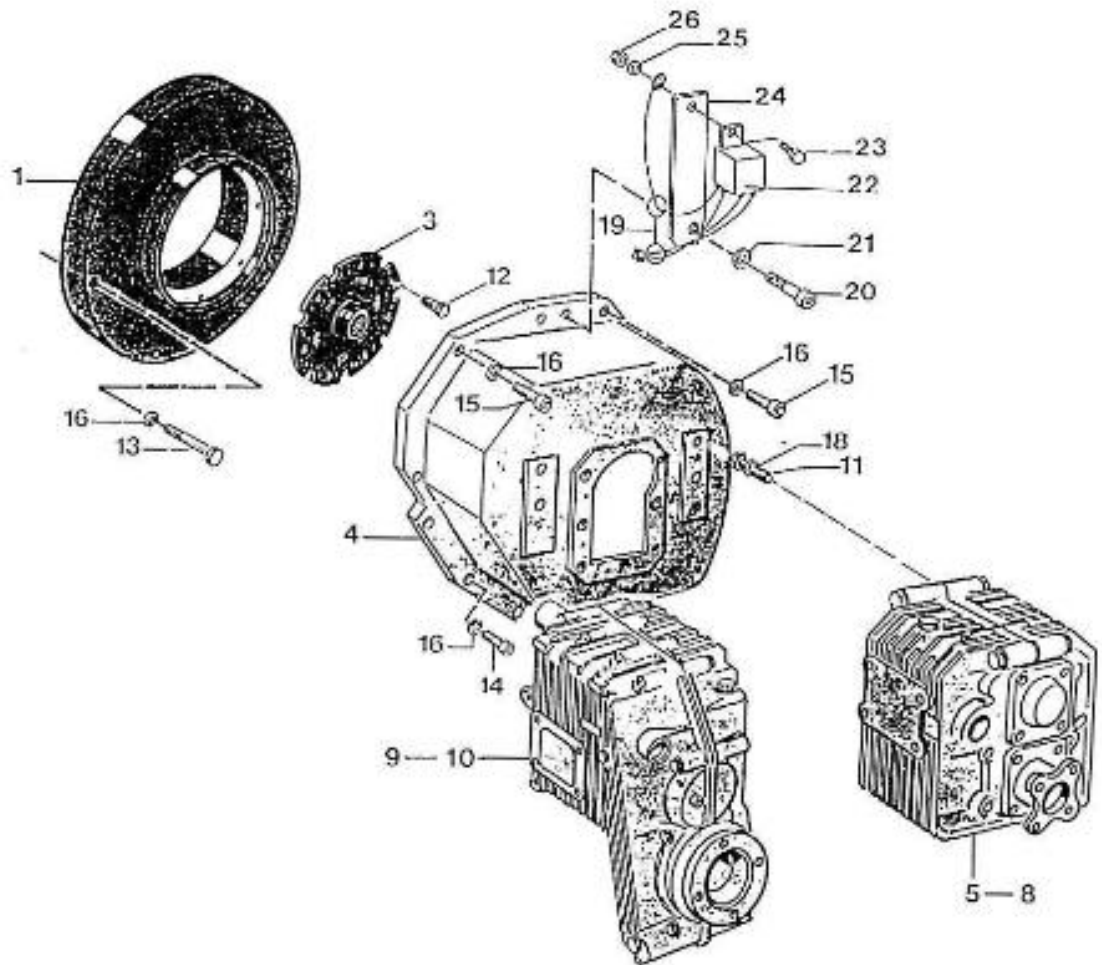

Brand: NanniDiesel

Model: Moteur 4.110HE

Version: Standard

Subassembly: Flywheel housing

N.	Item	Description	Qty	Notes
1	970511701	SUPPORT,DAMPERPLATE 4.110H ALU	1	
2	970302569	+++ PLUS DIFFUSE ++++++ KIT RELAIS	1	
3	970776050	DAMPERPLATE,121 DIN	1	
4	970498001	HOUSING,FLYWHEEL H-HE	1	
5	970776010	GEARBOX,ZF 5 M -2,05R	1	
6	970776009	GEARBOX,ZF 5M -2,72R	1	
7	970776011	GEARBOX,HBW100 -1,79R	1	
8	970776012	GEARBOX,HBW100 -2,72R	1	
9	970776340	GEARBOX	1	
10	970776335	GEARBOX	1	
11	970119141	BOLT,HEX M8X 20	6	
12	970119147	BOLT, SOCK M 6X12	8	
13	970024016	BOLT,HEX M 8X 40	6	
14	970119146	BOLT, SOCK M8X 30	9	
15	970635917	BOLT,SOCK M 8X 40	2	
16	970119139	WASHER,CORRUGATED D8	20	
17	970027322	NUT,M 8	10	
18	970119138	WASHER,SPRING D 8	4	
19	970302570	WIRING,KIT RELAIS KUBOTA START	1	
20	970301280	BOLT,HEX M 8X 90	1	
21	970119138	WASHER,SPRING D 8	1	
22	970300716	RELAIS,12V-30A -BOSCH-	1	
23	970300317	BOLT,HEX M 5X 16	1	
24	970302565	+++ PLUS DIFFUSE ++++++ SUPPORT RELAIS	1	
25	970300318	WASHER,SPRING D 5	1	
26	970609904	NUT,M 5	1	

V. 28/03/2006

Pag. 50/55