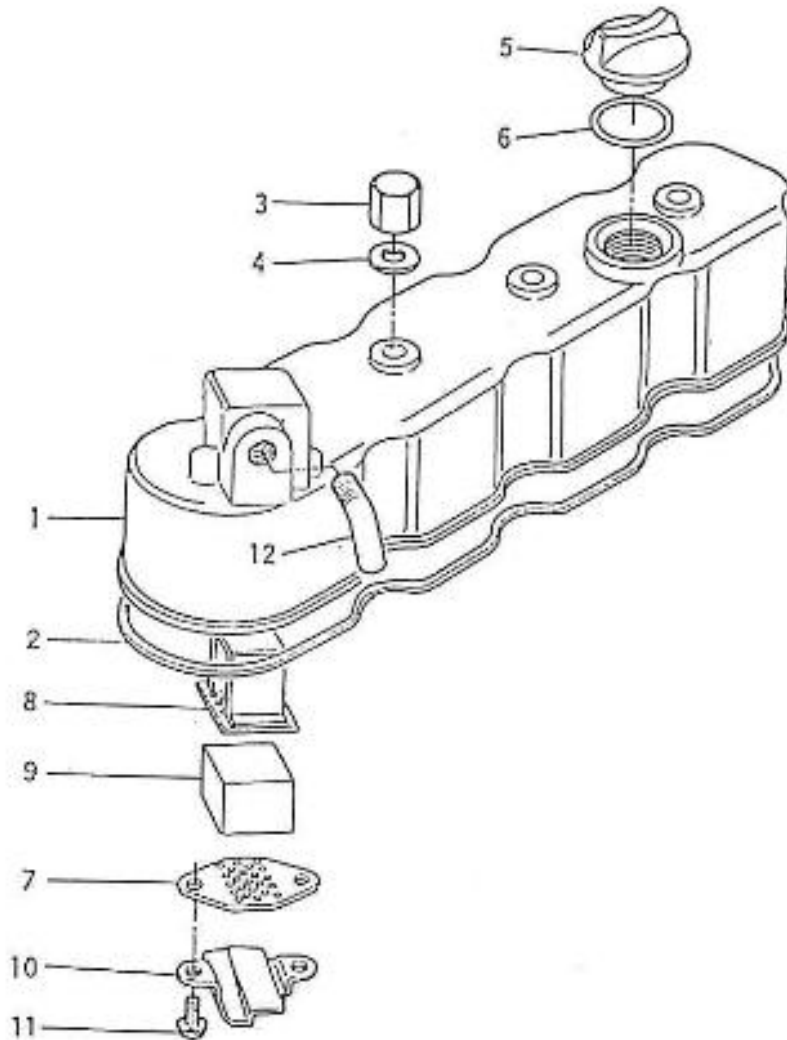

V. 28/03/2006

Pag. 5/55

Brand: NanniDiesel

Model: Moteur 4.110HE

Version: Standard

Subassembly: Cylinder head cover

N.	Item	Description	Qty	Notes
1	970510501	COVER,CYLINDER HEAD 4.110	1	
2	970510502	GASKET,COVER CYL:HEAD 4.110	1	
3	970490503	NUT,CAP	4	
4	970490505	GASKET,RING	4	
5	970490510	CAP,FILLING OIL	1	
6	970490511	O-RING	1	
7	970490303	PLATE,BREATHER ELEMENT	1	
8	970490302	HOUSING,BREATHER ELEMENT	1	
9	970490305	FILTER,BREATHER ELEMENT	1	
10	970490306	SHIELD,OIL BREATHER	1	
11	970490307	SCREW,M 5X 10	2	
12	970301993	PIPE,BREATHER	1	