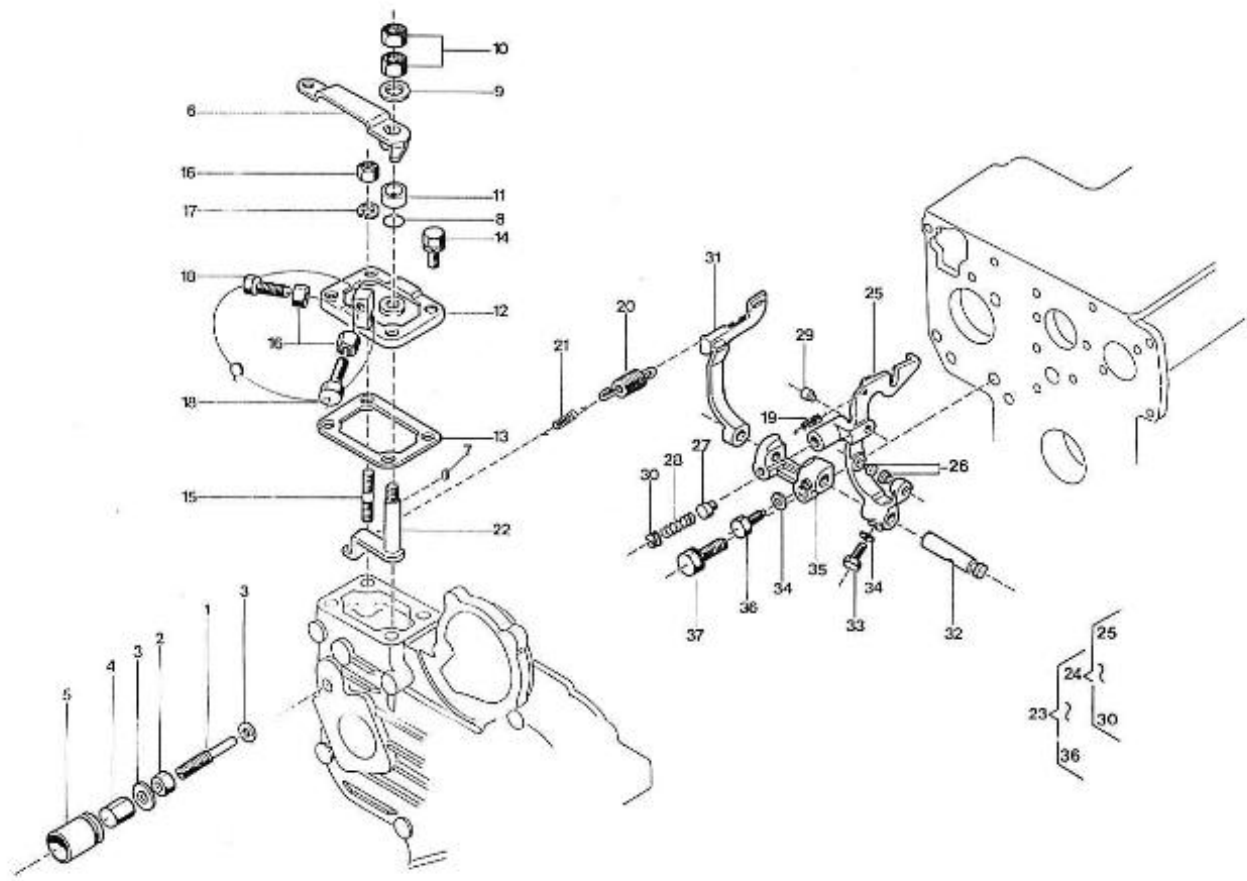

Brand: NanniDiesel	N.	Item	Description	Qty	Notes
Model: Moteur 4.110HE	1	970830123	STRAP	1	
Version: Standard	2	970830124	JOINT	1	
Subassembly: Drive speed control	3	970832060	BRACKET	1	
	4	970832061	BOLT	1	
	5	970635460	NUT, M 6	1	
	6	970119149	WASHER, SPRING D 6	1	

V. 28/03/2006

Pag. 22/55