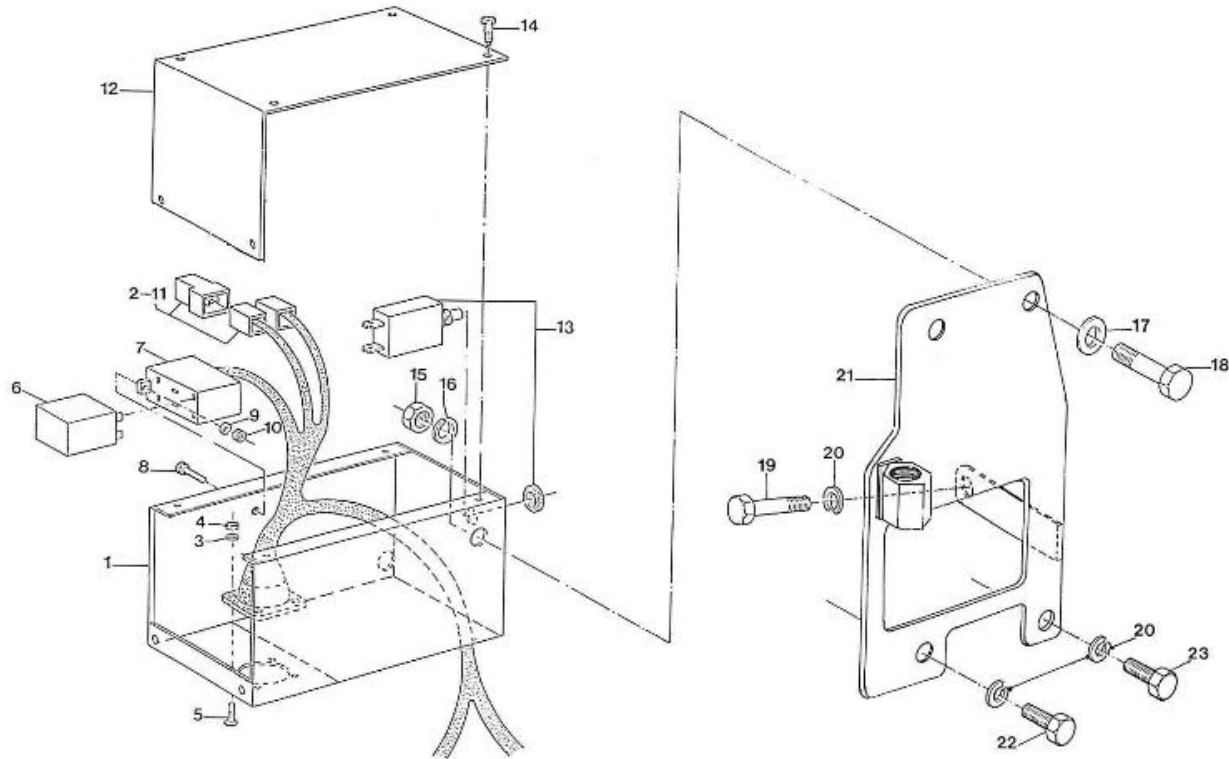

Brand: NanniDiesel

Model: Moteur 4.110HE

Version: Standard

Subassembly: Electric mainbox

N.	Item	Description	Qty	Notes
1	970301723	+++ PLUS DIFFUSE ++++++ BOITE ELECTRIQUE	1	
2	970301845	WIRING,ENGINE KUBOTA SERIES	1	
3	970301192	WASHER,PLAIN D 4	4	
4	970301117	+++ PLUS DIFFUSE ++++++ ECROU FREIN M30	4	
5	970301539	+++ PLUS DIFFUSE ++++++ VIS M4X10	4	
6	970302150	RELAIS,AUTO TIMER GLOWPLUG 12V	1	
7	970302168	+++ PLUS DIFFUSE ++++++ RECEPTEUR	1	
8	970302420	BOLT,HEX M 5X 10	1	
9	970300318	WASHER,SPRING D 5	1	
10	970609904	NUT,M 5	1	
11	970301047	DIODE,HOLDER CPL.POSITIVE -L-	2	
12	970301724	+++ PLUS DIFFUSE ++++++ COUVERCLE BOITE	1	
13	970300962	+++ PLUS DIFFUSE ++++++ DISJONCTEUR 8	1	
14	970301190	VIS M4X30	6	
15	970119143	NUT, M10	2	
16	970119136	WASHER,SPRING D10	2	
17	970119135	WASHER,PLAIN D10	2	
18	970644008	BOLT,HEX M10X 35	2	
19	970639903	BOLT,HEX M 8X 16	1	
20	970119138	WASHER,SPRING D 8	1	
21	970307094	SUPPORT	1	
22	970302213	BOLT,HEX M 6X 70	1	
23	970497323	BOLT,HEX M 6X 80	1	

V. 28/03/2006

Pag. 48/55