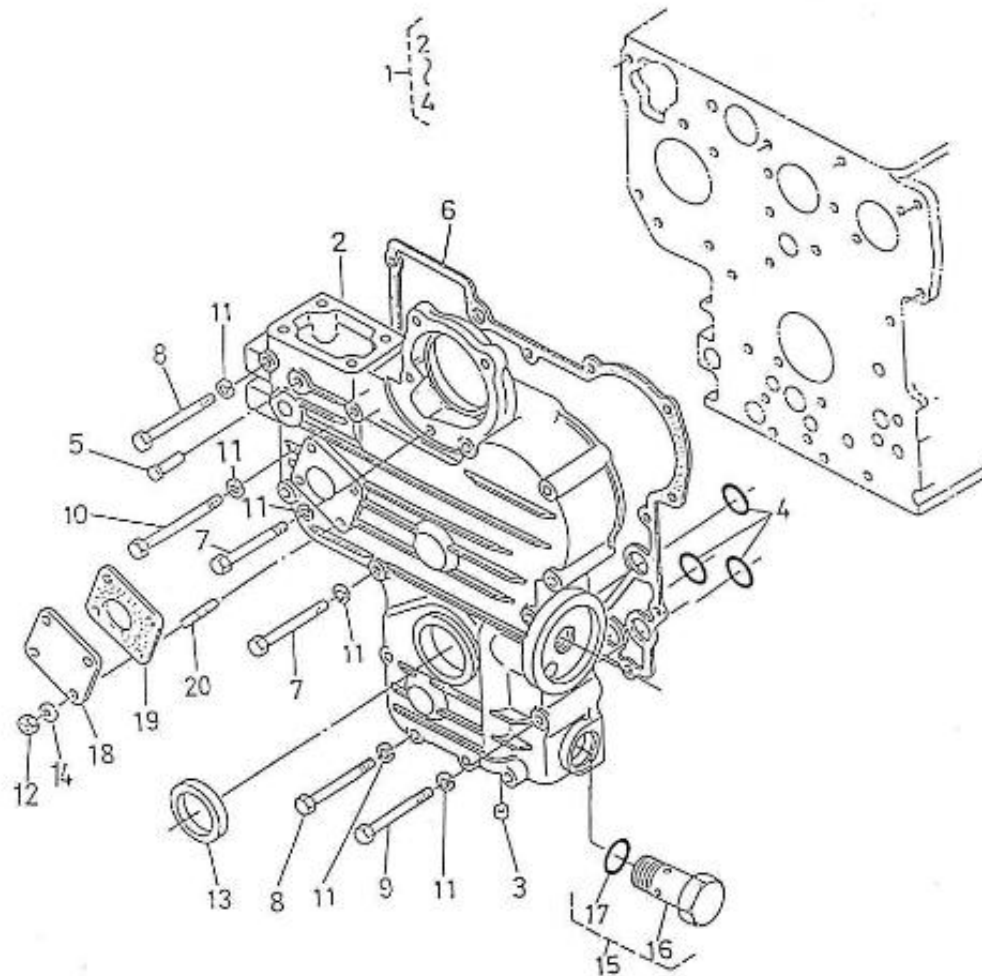

V. 28/03/2006

Pag. 2/55

Brand: NanniDiesel

Model: Moteur 4.110HE

Version: Standard

Subassembly: Timing case

N.	Item	Description	Qty	Notes
1	970150201	COVER,TIMING CASE CPL.-HE-	1	
3	970150202	PLUG,PIN	2	
4	970490203	O-RING	3	
5	970490204	PIN,TIMING COVER	1	
6	970490205	GASKET,TIMING CASE -H-	1	
7	970302584	BOLT,HEX M 6X 60	7	
8	970490208	BOLT,M 6X 65	5	
9	970490209	BOLT,M 6X 70	1	
10	970490210	BOLT	1	
11	970119149	WASHER, SPRING D 6	14	
12	970151133	NUT,M 6	4	
13	970490213	SEAL,OIL	1	
14	970119149	WASHER, SPRING D 6	4	
15	970493131	ASSY,VALVE RELIEF	1	
17	970493132	O-RING	1	
18	970490222	COVER,INJ.TIMING	1	
19	970491736	GASKET	1	
20	970490224	STUD	4	

V. 28/03/2006

Pag. 3/55

Brand: NanniDiesel

Model: Moteur 4.110HE

Version: Standard

Subassembly: Oil pan

N.	Item	Description	Qty	Notes
1	970510121	PAN,OIL 4.110	1	
2	970510110	GASKET,OIL PAN 4.110	1	
3	970490123	BOLT,M10X 9	22	
4	970119149	WASHER, SPRING D 6	22	
5	970163126	FILTER,OIL PAN 3. 90-4.110	1	
6	970490919	BOLT,M 8X 16	1	
7	970153129	O-RING,OIL FILTER 2.60 4.110	1	
8	970490127	PLUG, OIL DRAIN	1	
9	970432132	GASKET,RING	1	
10	970300325	RING,SEAL D12	1	
11	970302492	PIPE,OIL EXTRACTION CPL.4.110H	1	
12	970432515	BOLT,BANJO M14X1,5	1	
13	970300306	GASKET,RING D14	1	
14	970490119	BOLT,M 6X 18	1	
15	970301517	COVER,OIL PAN 4.110	1	
16	970490142	GASKET,OIL GAUGE	1	
17	970510140	DIPSTICK,OIL LEVEL 4.110HE	1	