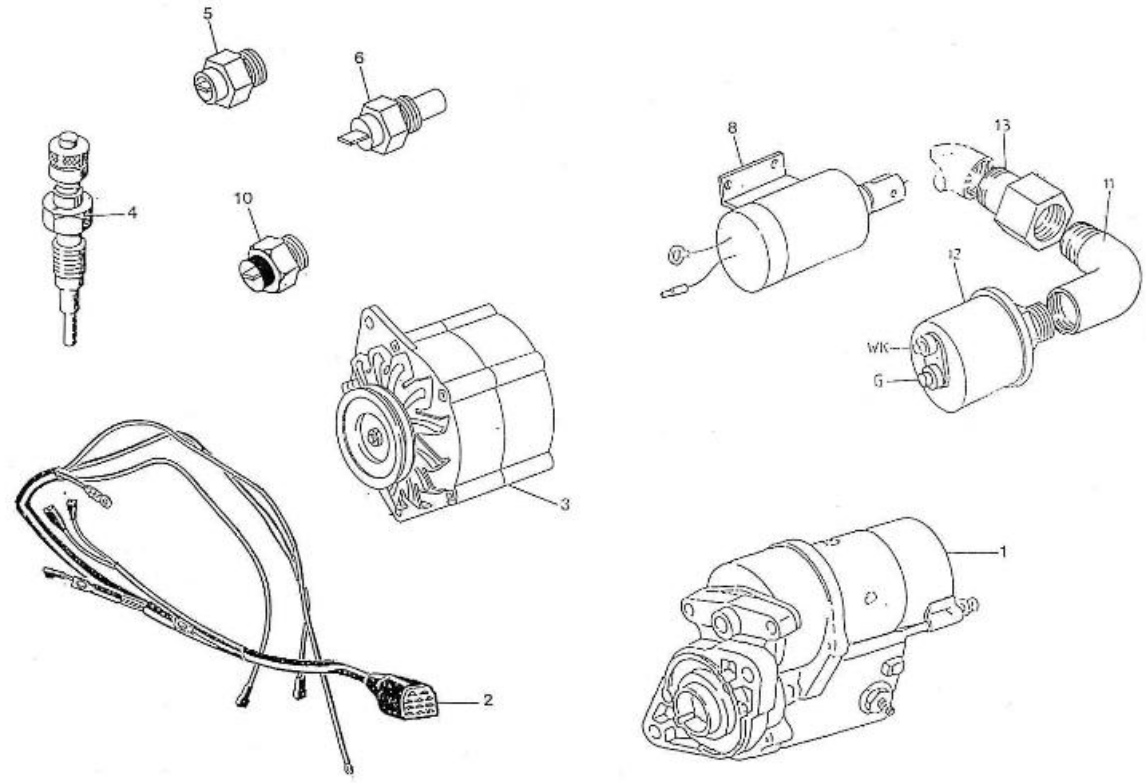

V. 28/03/2006

Pag. 48/55

Brand: NanniDiesel

Model: Moteur 4.110HE

Version: Standard

Subassembly: Electrics

N.	Item	Description	Qty	Notes
1	970517303	STARTER,MOTOR 12V 1,0KW 1P	1	
2	970302661D	WIRING	1	
3	970437500	ALTERNATOR,14V-55A MOTOROLA	1	
4	970152116	GLOWPLUG,H-HE	1	
5	970851725	TEMPERATURE SENDER	1	
6	970851602	WATER TEMPERATURE SENDER	1	
8	970301580	SOLENOID,12V 4.190	1	
10	970851700	SWITCH,OIL	1	
11	970493207	ELBOW,1/8X10X1,5MF	1	
12	970307091	OIL PRESSURE SENDER	1	
13	970493203	FITTING,PRESS SWITCH M10	1	