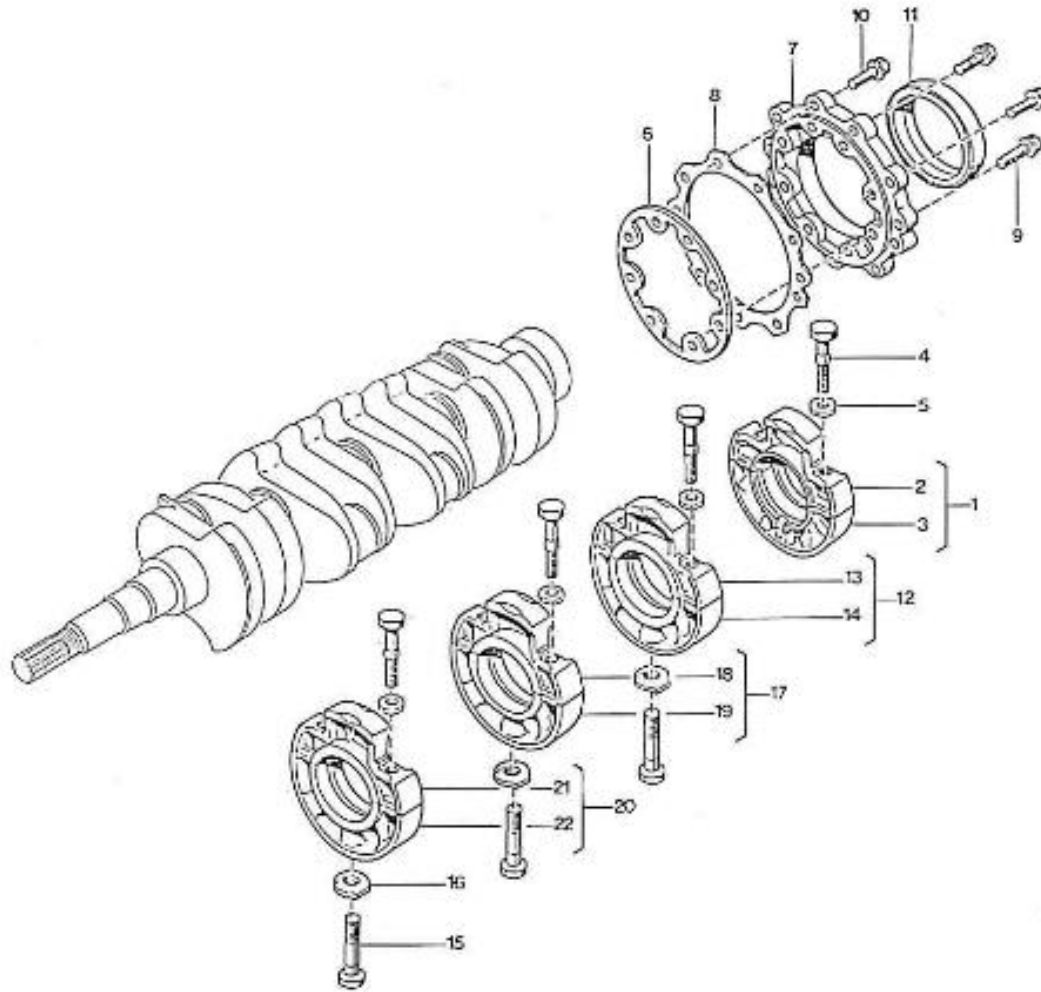

Brand: NanniDiesel

Model: Moteur 4.110HE

Version: Standard

Subassembly: Crankshaft

N.	Item	Description	Qty	Notes
1	970491532	BEARING,MAIN ASSY N01 3.90-4.	1	
4	970491533	BOLT,BEARING CASE N01	8	
5	970491534	WASHER,BEARING CASE N01	8	
6	970491506	GASKET,BEARING CASE	1	
7	970161535	COVER,BEARING CASE	1	
8	970491508	GASKET,BEARING CASE COVER	1	
9	970491536	BOLT,M 6X 20	9	
10	970491537	BOLT,M 6X 25	8	
11	970151529	SEAL,OIL	1	
12	970491538	BEARING,MAIN ASSY N02 2.60-3.9	1	
15	970491539	BOLT,BEARING CASE	3	
16	970491540	WASHER,BEARING CASE	3	
17	970501541	BEARING,MAIN ASSY N03 3.90-4.	1	
20	970511542	BEARING,MAIN ASSY N04 4.110	1	

V. 28/03/2006

Pag. 12/55