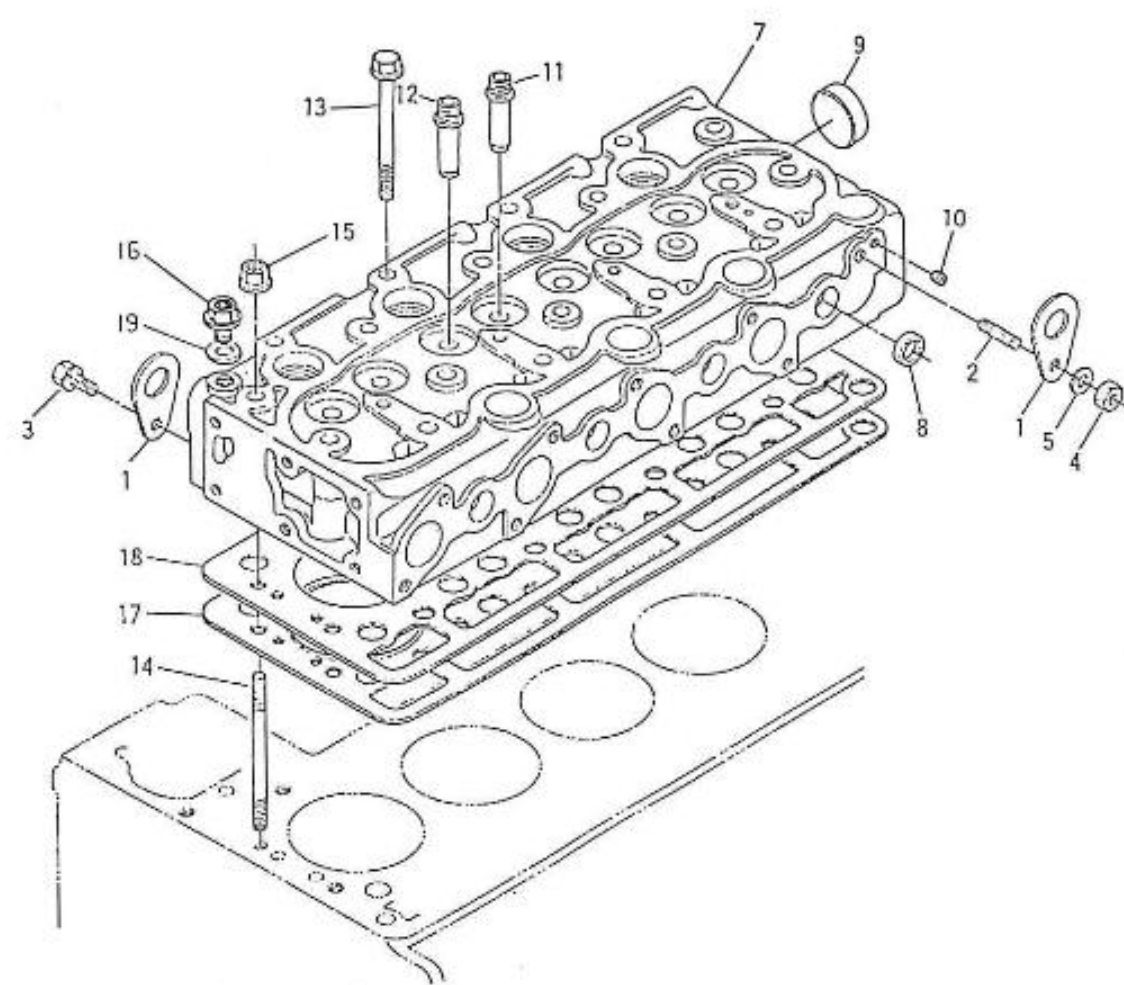

V. 28/03/2006

Pag. 6/55

Brand: NanniDiesel

Model: Moteur 4.110HE

Version: Standard

Subassembly: Cylinder head

N.	Item	Description	Qty	Notes
1	970490901	HOOK,ENGINE 2.60-3.90-4.110	2	
2	970490902	STUD,M 8X 16	1	
3	970490919	BOLT,M 8X 16	1	
4	970490903	NUT,M 8	1	
5	970490904	WASHER,SPRING D 8	1	
7	970510905	HEAD,CYLINDER CPL 4.110	1	
8	970490921	CAP,SEALING	7	
9	970490908	PLUG	1	
10	970490909	PLUG,PIN CRANKSHAFT	2	
11	970500922	GUIDE,VALVE INTAKE H-HE	4	
12	970500923	GUIDE,VALVE EXHAUST H-HE	4	
13	970150912	BOLT,CYL.HEAD	16	
14	970150913	STUD,CYL.HEAD 2. 60-3.90-4.110	2	
15	970150914	NUT,CYLINDER HEAD	2	
16	970851725	TEMPERATURE SENDER	1	
17	970510918	GASKET,CYL.HEAD 4.110HE	1	
18	970510917	SHIM,CYLINDER HEAD 4.110	1	
19	970150919	WASHER,SEAL	1	