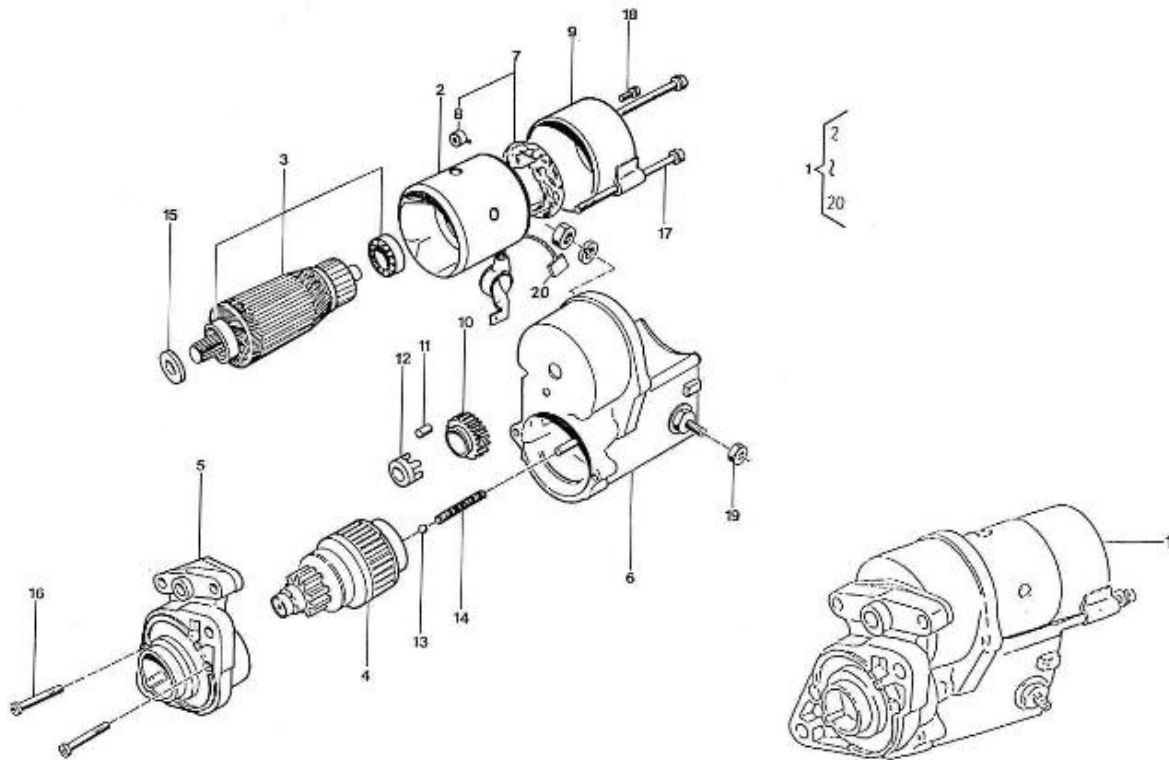

Brand: NanniDiesel

Model: Moteur 4.110HE

Version: Standard

Subassembly: Starter motor

N.	Item	Description	Qty	Notes
1	970517303	STARTER,MOTOR 12V 1,0KW 1P	1	
2	970517302	STATOR,4.110	1	
3	970517304	ROTOR,STARTER 4.110	1	
4	970517305	PINION,STARTER	1	
5	970517307	FRAME,DRIVE END-STARTER MOTOR	1	
6	970517306	HOLDER,MAGNET SWITCH	1	
7	970517317	HOLDER,BRUSH	1	
8	970517318	SPRING,BRUSH	4	
9	970517312	FRAME,END STARTER MOTOR 4.110H	1	
10	970517313	GEAR,2 STARTER MOTOR 4.110	1	
11	970517314	ROLLER,STARTER MOTOR 4.110	5	
12	970517315	BUSHING,PLASTIC (STARTER MOTOR	1	
13	970517316	BHEARING,BALL STARTER MOTOR	1	
14	970517319	SPRING,STARTER MOTOR 4.110	1	
15	970517320	WASHER,FELT	1	
16	970517321	SCREW	2	
17	970303964	BOLT	2	
18	970517323	BOLT	2	
19	970517324	NUT,STATER 4.110	1	
20	970303957	BRUSH	2	

V. 28/03/2006

Pag. 31/55