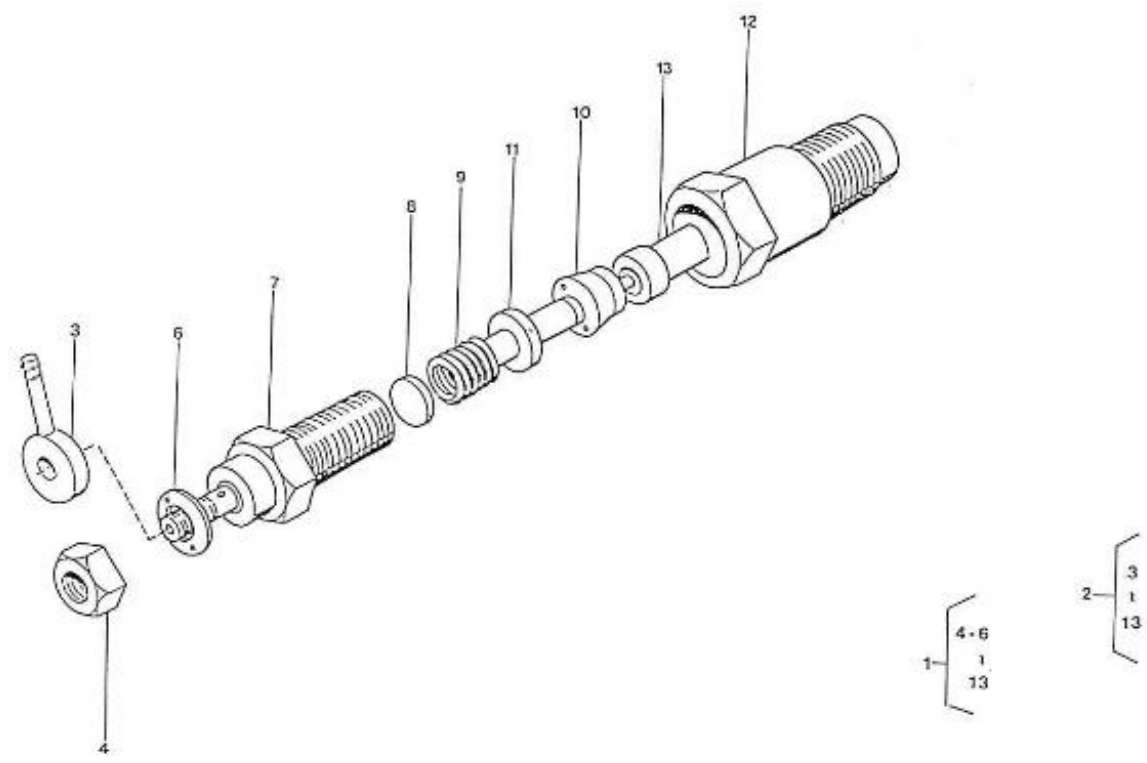

V. 28/03/2006

Pag. 19/55

Brand: NanniDiesel

Model: Moteur 4.110HE

Version: Standard

Subassembly: Nozzle holder

N.	Item	Description	Qty	Notes
1	970152108	INJECTOR,CPL.	3	
2	970492107	INJECTOR,CPL.SINGLE	1	
3	970492155	FITTING,NOZZLE SINGLE	1	
4	970492153	NUT,NOZZLE INJ.	4	
6	970492172	WASHER,NOZZLE INJ.	4	
8	970142200	SET,SPACER NOZZLE	4	
9	970492143	SPRING,NOZZLE INJ.	4	
10	970492144	PIECE,DISTANCE NOZZLE INJ.	4	
11	970492145	ROD,PUSH NOZZLE INJ.	4	
12	970492173	NUT,NOZZLE INJ.	4	
13	970492113	NOZZLE,INJECTOR	4	