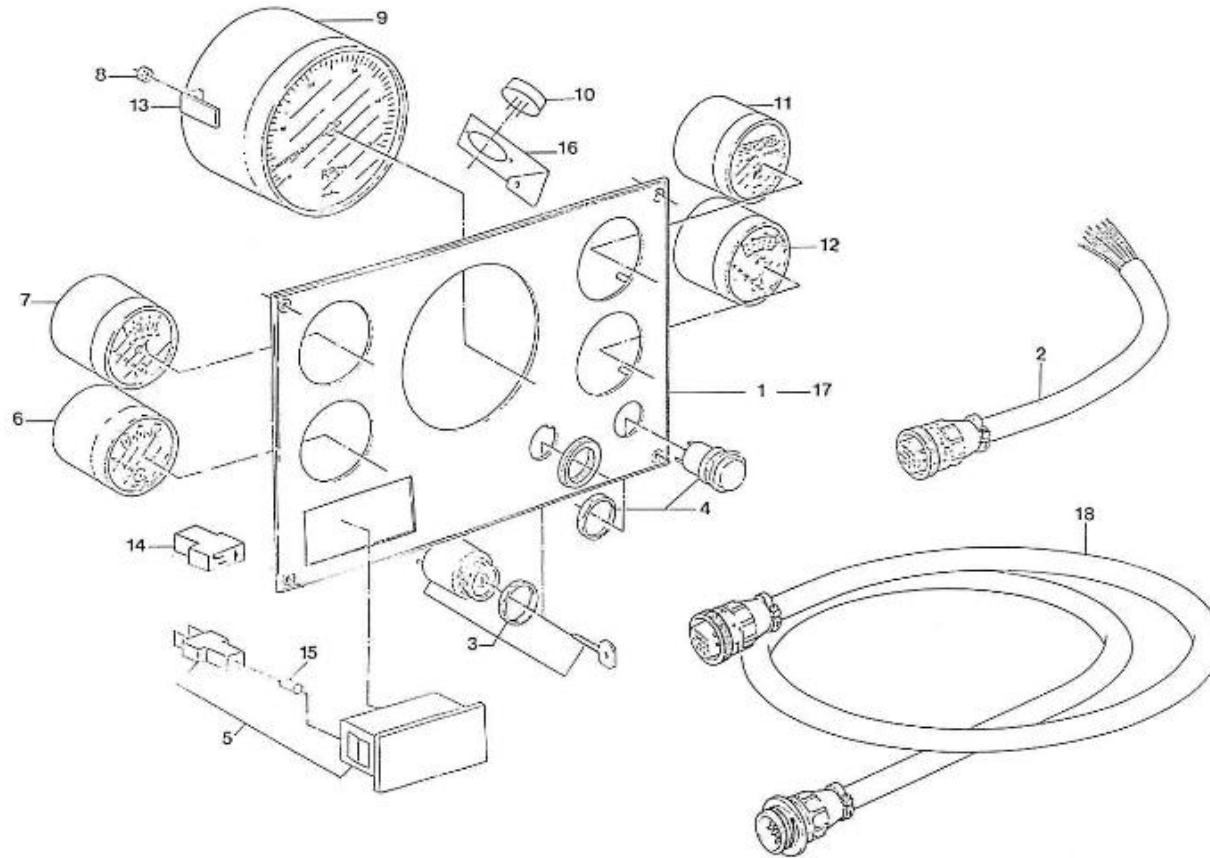

V. 28/03/2006

Pag. 41/55

Brand: NanniDiesel

Model: Moteur 4.110HE

Version: Standard

Subassembly: Instrument panel LXP

N.	Item	Description	Qty	Notes
1	970300790	PLATE,PANEL 5 INSTRUMENTS VDO	1	
2	970300969	WIRING,PANEL 300941	1	
3	970300968	SWITCH,BOSCH,STARTER	1	
4	970300967	BUTTON,PUSH	1	
5	970856005	LIGHT WARNING	1	
6	970850603	THERM.V. 120C 12V D52	1	
7	970850705	OIL PRESSURE GAUGE 5B	1	
8	970301191	NUT,M 4 A2	12	
9	970300745	+++ PLUS DIFFUSE ++++++ COMPTE-TOURS	1	
10	970302288	BUZZER,SONITRON SM-2B	1	
11	970300742	GAUGE,VDO,HOUR,2P,D 52	1	
12	970850801	VOLTMETER	1	
13	970300920	CLAMP,INSTRUMENTS	12	
14	970301046	DIODE,HOLDER CPL.NEGATIVE -M-	1	
15	970856011	BULB 12V-2W	4	
16	970302302	+++ PLUS DIFFUSE ++++++ SUPPORT BUZZER	1	
17	970300054	PANEL,5 INSTRUMENTS 12V CPL.VD	1	
18	970300944	WIRING,INTERMEDIATE (4 MTR)	1	