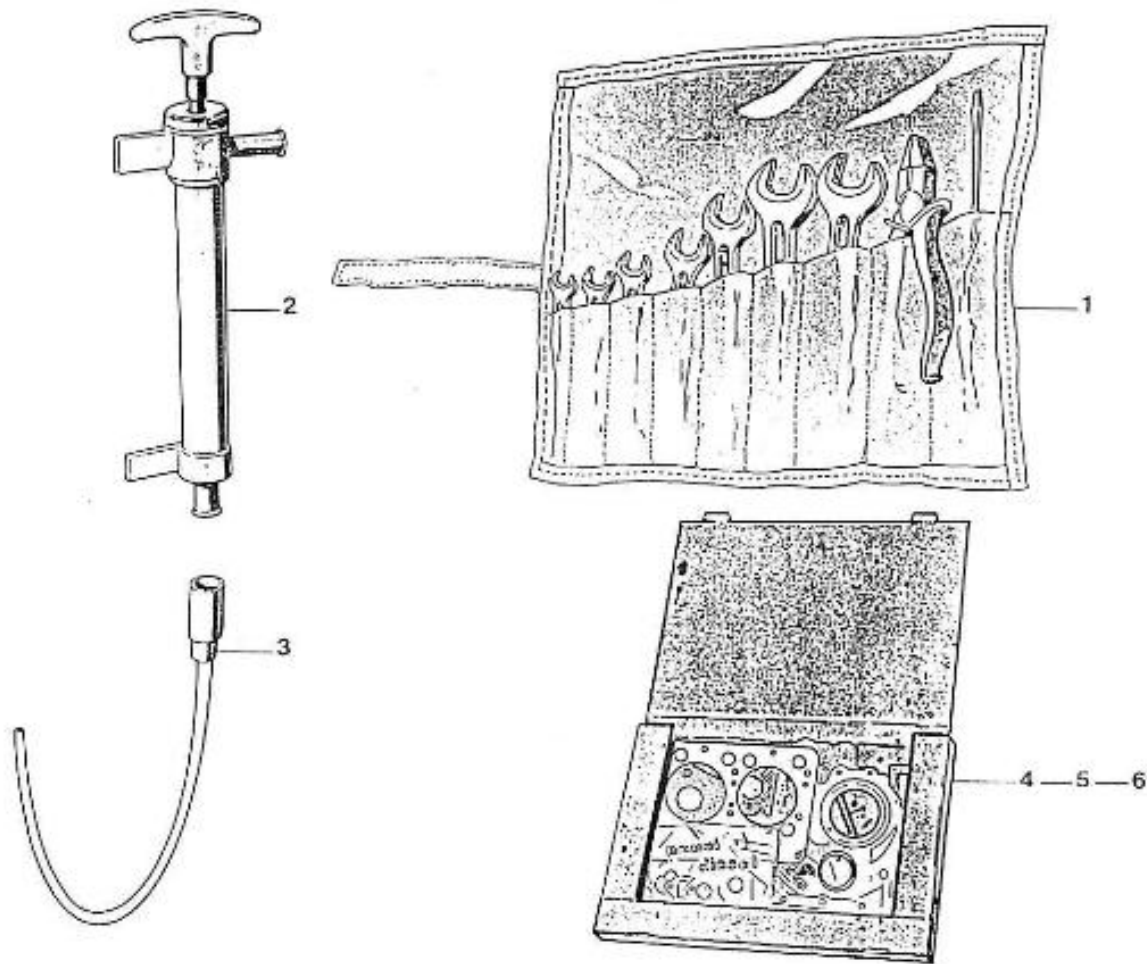

Brand: NanniDiesel	N.	Item	Description	Qty	Notes
Model: Moteur 4.110HE	1	970609901	KIT,TOOLS	1	
Version: Standard	2	970439302	PUMP,OIL EXTRACTION	1	
Subassembly: Tools gasket set	3	970310401	PIPE	1	
	4	970519000	SET,GASKET ENGINE 4.110 CPL.	1	
	5	970519003	SET,GASKET MARINE 4.110HE	1	
	6	970519010	GASKET SET	1	

V. 28/03/2006

Pag. 52/55