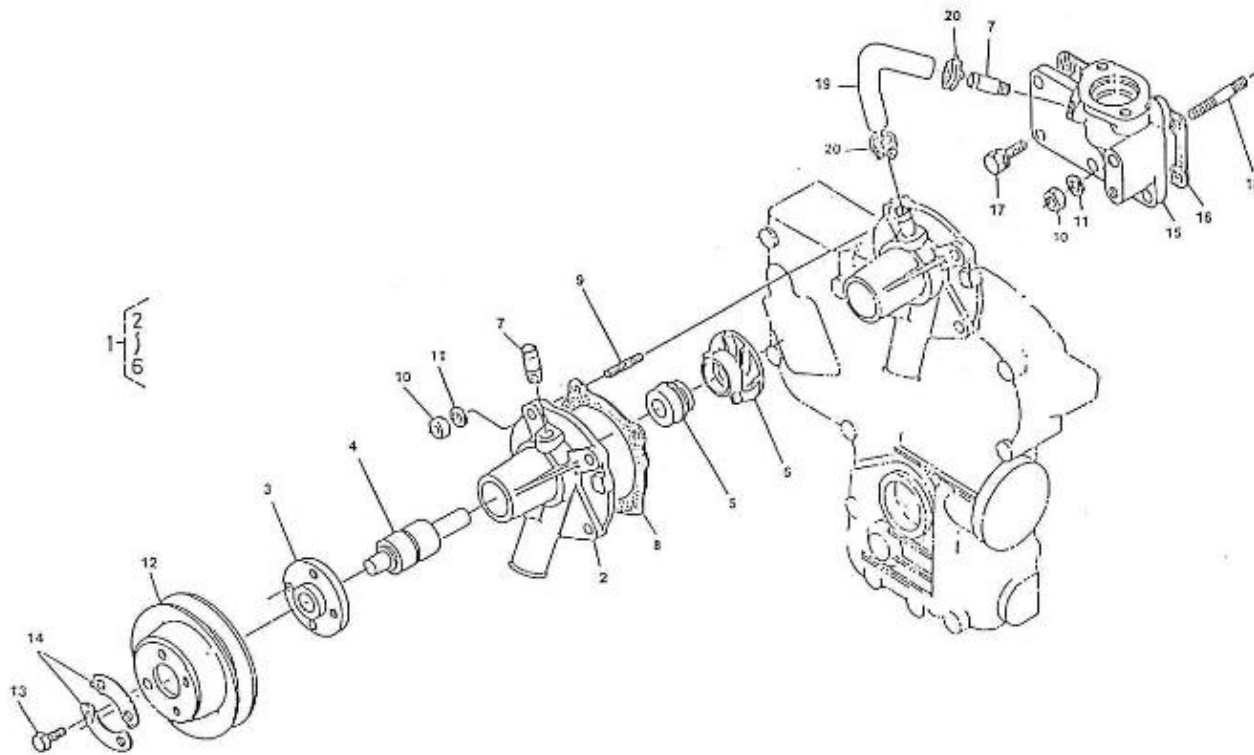

Brand: NanniDiesel

Model: Moteur 4.110HE

Version: Standard

Subassembly: Fresh water pump

N.	Item	Description	Qty	Notes
1	970154001	PUMP,F/WATER CPL.2. 60-4.110HE	1	
3	970159645	FLANGE,WATER PUMP HE	1	
4	970159640	BEARING,F.WATER PUMP	1	
5	970154002	SEAL,MECHANICAL F/W.PUMP	1	
6	970159642	IMPELLER,F/WATER PUMP -HE-	1	
7	970154003	PIPE,WATER RETURN	2	
8	970159643	GASKET,WATER PUMP 2. 60-3.90-4	1	
9	970154004	STUD,WATER PUMP	4	
10	970151133	NUT,M 6	5	
11	970119149	WASHER, SPRING D 6	5	
12	970154005	PULLEY,WATER PUMP -HE-	1	
13	970140123	BOLT ,M 6X12	4	
14	970154006	WASHER,WATER PUMP PULLEY	2	
15	970154007	HOUSING,THERMOSTAT	1	
16	970494618	GASKET,HOUSING THERMOSTAT	1	
17	970491117	BOLT,M 6X 16	5	
18	970154008	STUD,HOUSING THERMOSTAT	1	
19	970154009	HOSE,WATER RETURN	1	
20	970439306	CLAMP,HOSE 11-17	2	

V. 28/03/2006

Pag. 23/55