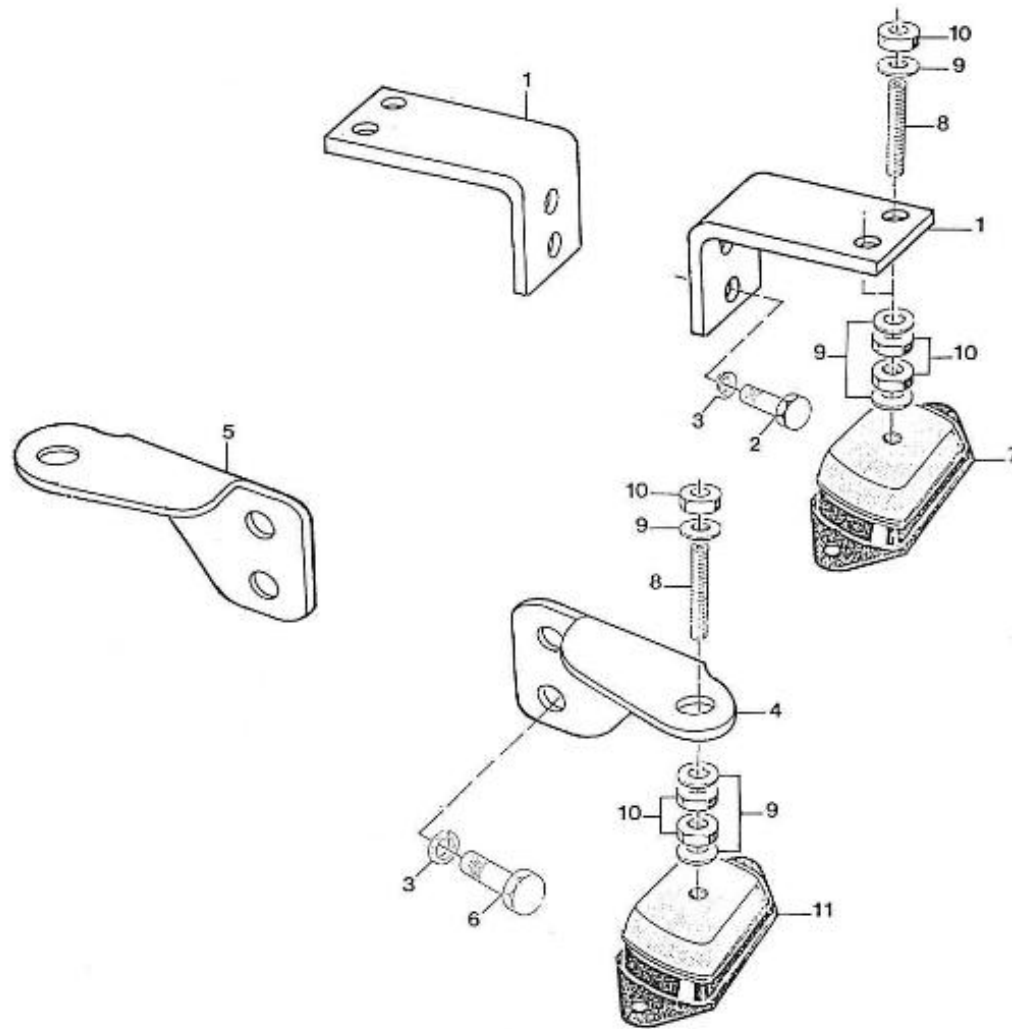

V. 28/03/2006

Pag. 52/55

Brand: NanniDiesel

Model: Moteur 4.110HE

Version: Standard

Subassembly: Engine mount

N.	Item	Description	Qty	Notes
1	970301281	SUPPORT,MOUNT 2.60 3.90 4.110	2	
2	970499051	BOLT,HEX M10X1,25X 30	4	
3	970119136	WASHER,SPRING D10	8	
4	970499045	SUPPORT,MOUNT REAR L	1	
5	970499044	SUPPORT,MOUNT REAR R	1	
6	970649721	BOLT,HEX M10X 30	4	
7	970300722	MOUNT,RUBBER 45 SMALL	4	
8	970300051	STUD,M12X 80	4	
9	970409153	WASHER,PLAIN D12	12	
10	970607318	NUT, M12	12	
12	970301083	MOUNT,RUBBER CPL.45 SMALL	1	