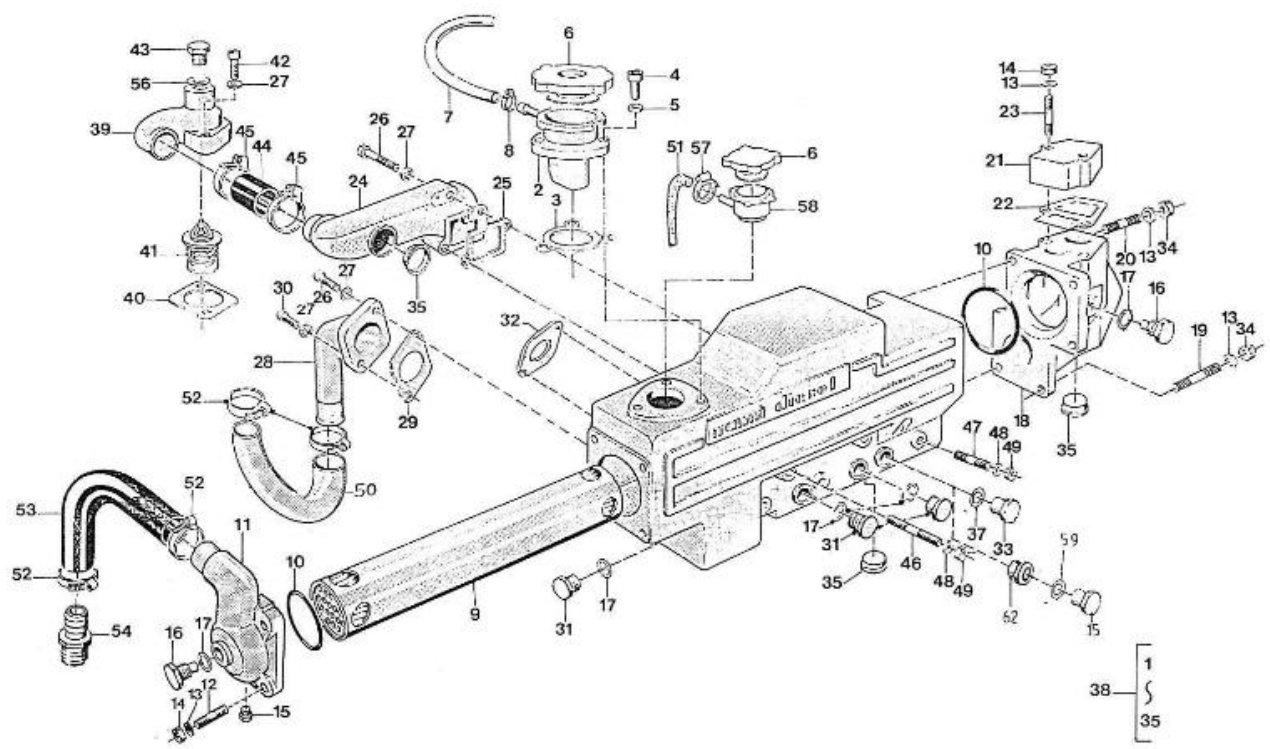

Brand: NanniDiesel	N.	Item	Description	Qty	Notes
Model: Moteur 4.110HE	57	970439306	CLAMP,HOSE 11-17	1	
Version: Standard	58	970300834	FILLING,NECK WATER	1	
Subassembly: Heat exchanger exh. Manifold	59	970307197	GASKET	1	
	60	970300320	FLANGE,SYPHONBREAK	1	
	61	970300319	+++ PLUS DIFFUSE ++++++ KIT SYPHON	1	
	62	970307136	NIPPLE	1	

V. 28/03/2006

Pag. 25/55