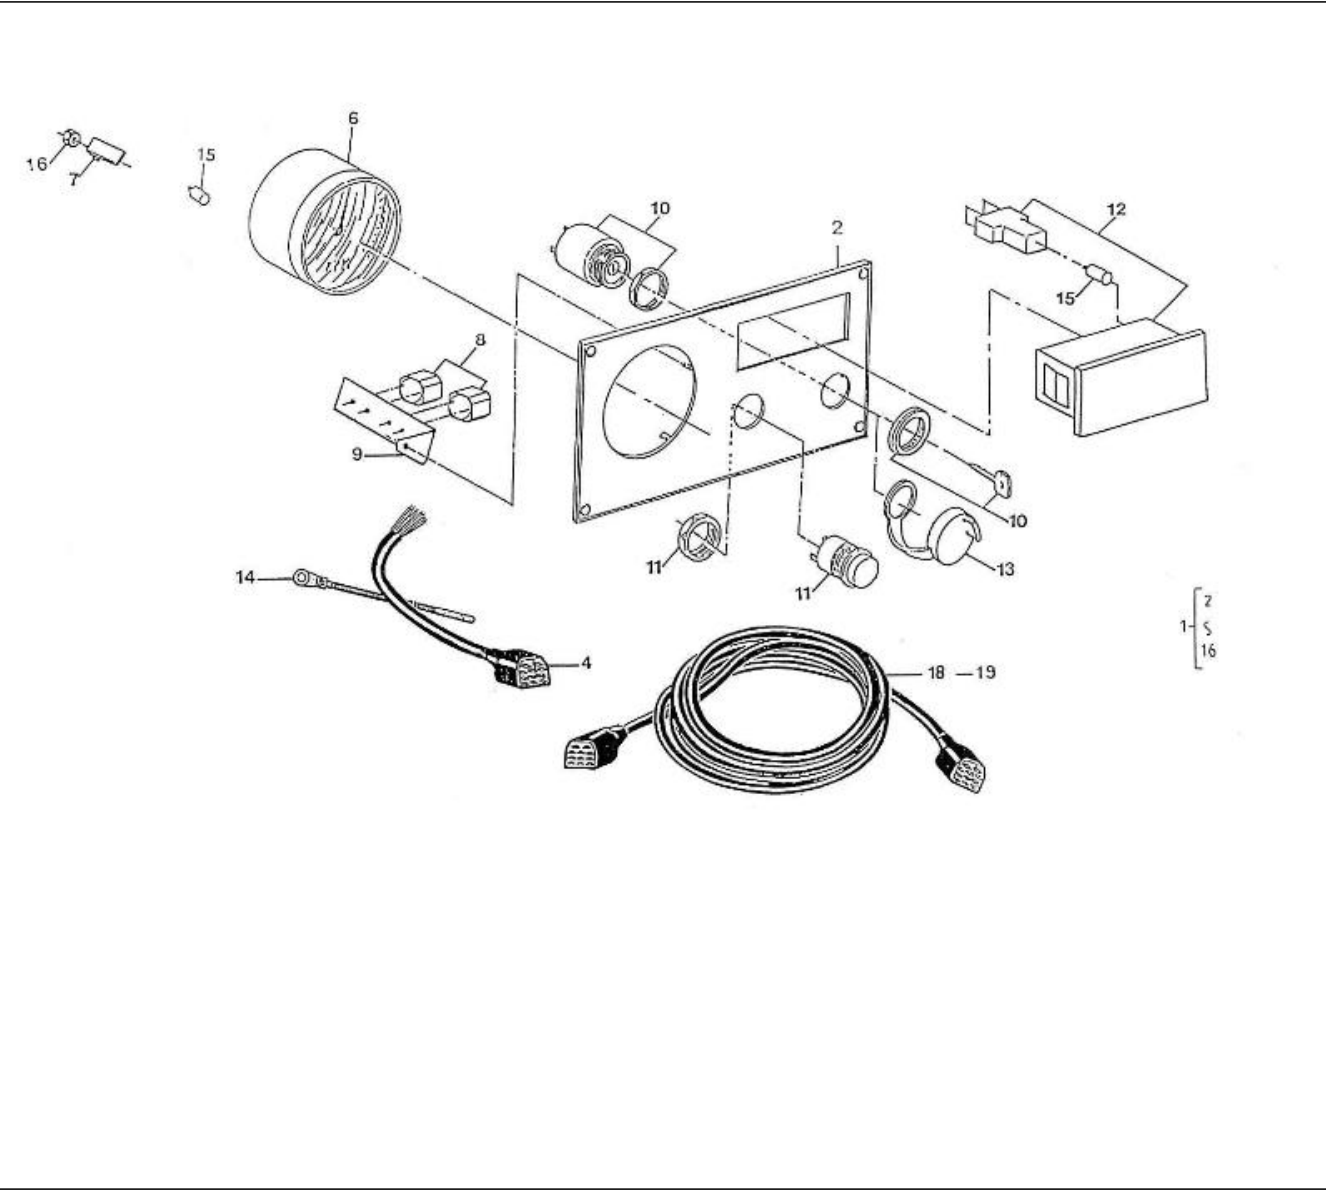

Brand: NanniDiesel
Model: Moteur 4.110HE
Version: Standard
Subassembly: Panel 1 instrument

N.	Item	Description	Qty	Notes
1	970302670	PANEL,1 INSTR.TACHO CPL VDO	1	
2	970302214	PLATE,PANEL 1 INSTRUMENT	1	
4	970302662	WIRING,PANEL 1 INSTR. (11P)	1	
6	970301642	GAUGE,VDO,TACH,4000 12-24V 2P	1	
7	970300920	CLAMP,INSTRUMENTS	4	
8	970302684	BUZZER,SONITRON SMA 24A P17.05	2	
9	970310182	SUPPORT	1	
10	970302667	SWITCH,BOSCH STARTER + GLOWING	1	
11	970300967	BUTTON,PUSH	1	
12	970856005	LIGTH WARNING	1	
13	970304021	COVER	1	
14	970304019	CABLEBINDER,PLASTIC 4.8X195	1	
15	970856011	BULB 12V-2W	5	
16	970301191	NUT,M 4 A2	4	
18	970302665	WIRING,INTERMEDIATE 4MTR 11POS	1	
19	970302666	WIRING,INTERMEDIATE 8MTR 11POS	1	

V. 28/03/2006

Pag. 44/55