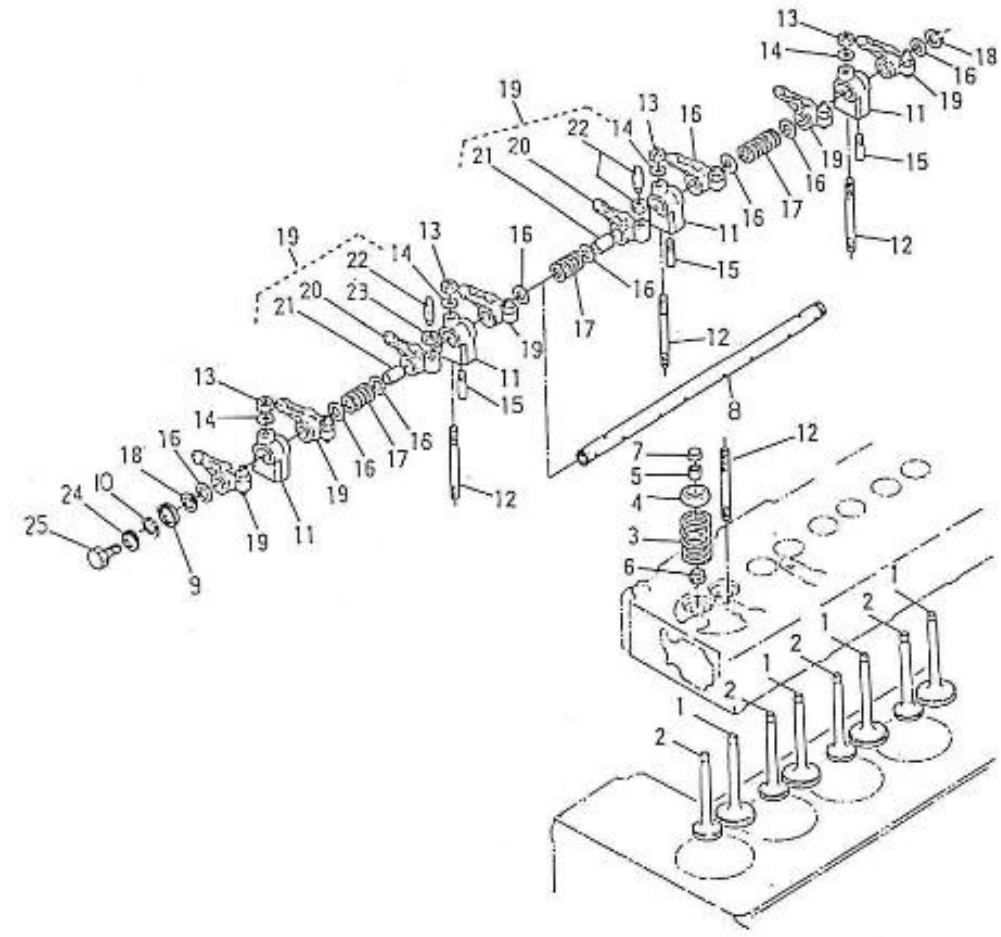

V. 28/03/2006

Pag. 8/55

Brand: NanniDiesel

Model: Moteur 4.110HE

Version: Standard

Subassembly: Camshaft

N.	Item	Description	Qty	Notes
1	970491101	TAPPET	8	
2	970491102	ROD,PUSH	8	
3	970511101	CAMSHAFT,CPL.4.110	1	
4	970511140	CAMSHAFT,4.110	1	
5	970491104	PLUG	2	
6	970491105	GEAR,CAMSHAFT H-HE	1	
7	970491106	KEY,FEATHER	1	
8	970491107	STOPPER,CAMSHAFT	1	
9	970491108	CIR-CLIP,EXTERNAL	1	
10	970490508	BOLT,M 6X 14	2	
11	970491111	GEAR,IDLE CPL.	1	
13	970491112	BUSH,IDLE GEAR	2	
14	970491113	COLLAR,IDLE GEAR N01	1	
15	970491114	COLLAR,IDLE GEAR N02	1	
16	970491115	CIR-CLIP,EXTERNAL	1	
17	970491116	SHAFT,IDLE GEAR	1	
18	970491117	BOLT,M 6X 16	3	
19	970491133	COVER,FUEL CAMSHAFT	1	
20	970491119	GASKET,COVER OIL PUMP	1	
21	970491134	BOLT,M 8X 18	4	
22	970151125	ADJUSTMENT,GOVERNOR CPL.	1	
23	970151126	SCREW,ADJUSTING IDLE CPL.	1	
26	970491129	NUT	1	
27	970491130	NUT,CAP	1	
28	970491131	WASHER,SEAL	2	
29	970491132	CAP,NUT	1	
30	970151127	LEVER,ENGINE STOP CPL.	1	
31	970151128	COVER,INJ.PUMP	1	
34	970151129	O-RING	1	
35	970151130	PIN,SPRING RETAINER	1	
36	970151131	SPRING,INJ.PUMP	1	
37	970141301	BOLT, STOPPER ADJ.	1	
38	970151133	NUT,M 6	1	
39	970492104	GASKET,COVER	1	
40	970490119	BOLT,M 6X 18	4	
41	970302571	SUPPORT,ACC.CONTROL H/HE	1	