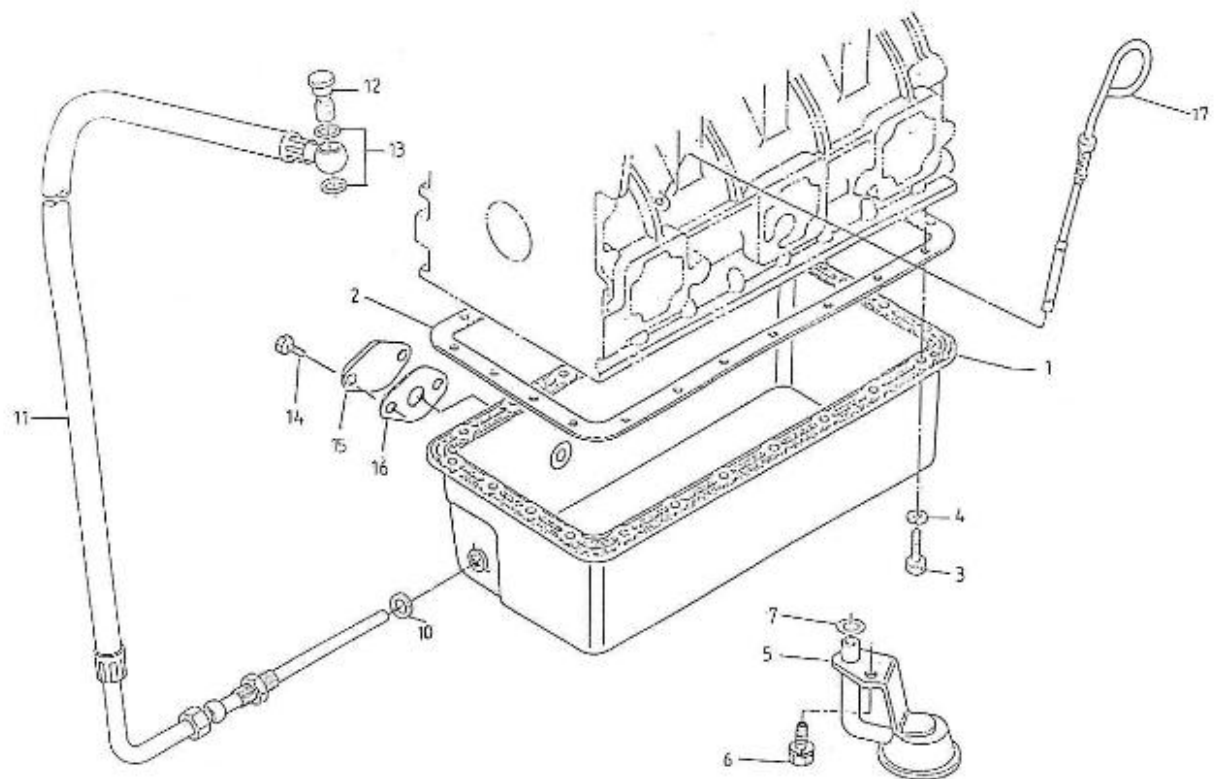

V. 28/03/2006

Pag. 3/55

Brand: NanniDiesel

Model: Moteur 4.110HE

Version: Standard

Subassembly: Oil pan

N.	Item	Description	Qty	Notes
1	970510121	PAN,OIL 4.110	1	
2	970510110	GASKET,OIL PAN 4.110	1	
3	970490123	BOLT,M10X 9	22	
4	970119149	WASHER, SPRING D 6	22	
5	970163126	FILTER,OIL PAN 3. 90-4.110	1	
6	970490919	BOLT,M 8X 16	1	
7	970153129	O-RING,OIL FILTER 2.60 4.110	1	
8	970490127	PLUG, OIL DRAIN	1	
9	970432132	GASKET,RING	1	
10	970300325	RING,SEAL D12	1	
11	970302492	PIPE,OIL EXTRACTION CPL.4.110H	1	
12	970432515	BOLT,BANJO M14X1,5	1	
13	970300306	GASKET,RING D14	1	
14	970490119	BOLT,M 6X 18	1	
15	970301517	COVER,OIL PAN 4.110	1	
16	970490142	GASKET,OIL GAUGE	1	
17	970510140	DIPSTICK,OIL LEVEL 4.110HE	1	