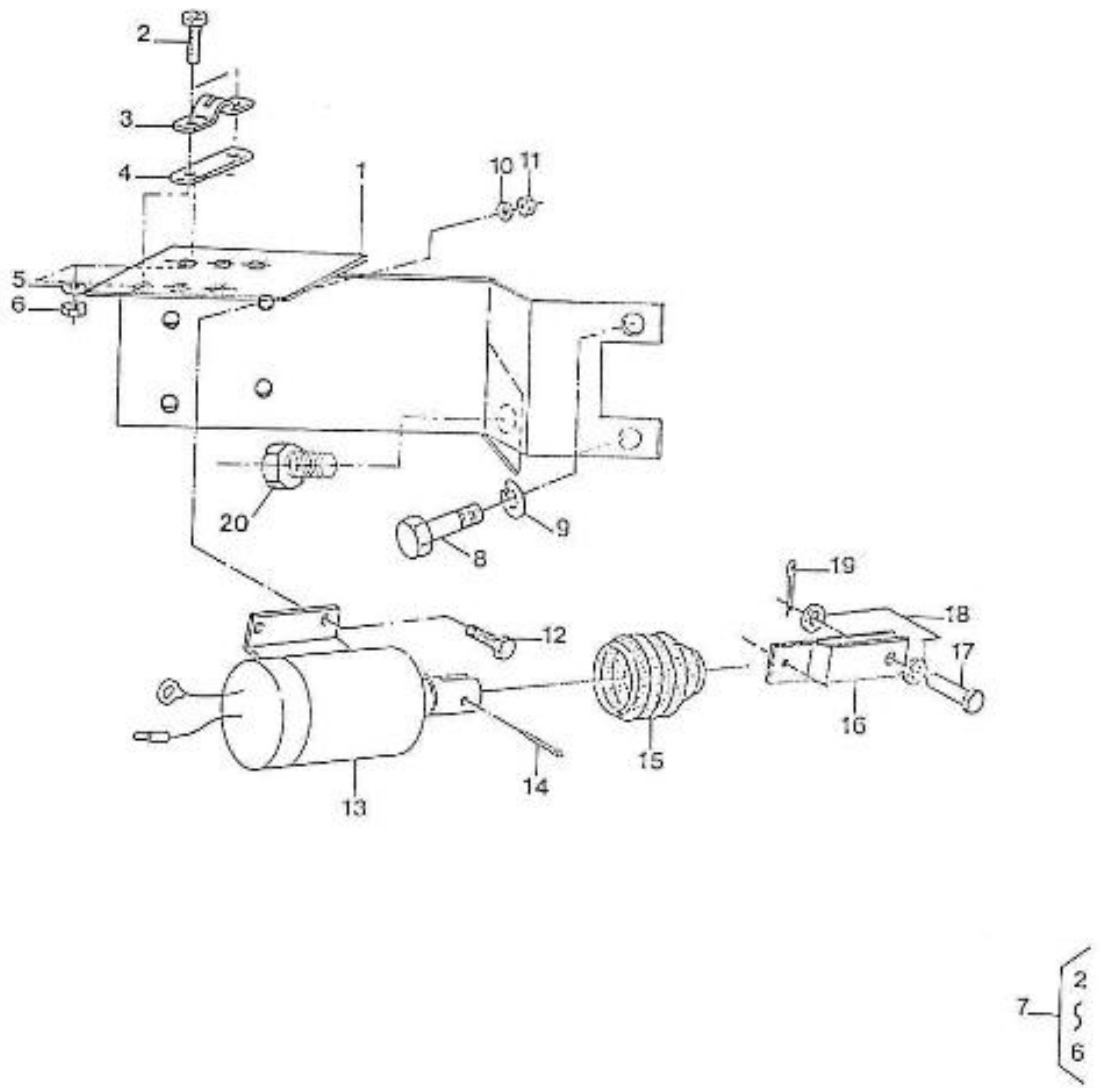

Brand: NanniDiesel
Model: Moteur 4.110HE
Version: Standard
Subassembly: Electric stop

N.	Item	Description	Qty	Notes
1	970302505	SUPPORT,ACC.STOP CONTROL 4.110	1	
2	970300317	BOLT,HEX M 5X 16	2	
3	970300315	CLAMP,CABLE	1	
4	970300316	PLATE,CLAMP	1	
5	970300318	WASHER,SPRING D 5	2	
6	970609904	NUT,M 5	2	
7	970835020	CLAMP	1	
8	970300275	BOLT,HEX M 6X 25	2	
9	970119149	WASHER, SPRING D 6	2	
10	970301883	+++ PLUS DIFFUSE ++++++ RONDELLE D3	4	
11	970301882	+++ PLUS DIFFUSE ++++++ ECROU M 3	4	
12	970301881	+++ PLUS DIFFUSE ++++++ VIS M 3X12	4	
13	970301580	SOLENOID,12V 4.190	1	
14	970302265	PIN,COTTER 3,2X20	1	
15	970302157	BELLOWS,STOP SOLENOID	1	
16	970301579	LEVER,STOP 4.190	1	
17	970635253	PIN,ELEC STOP FORK	1	
18	970635459	WASHER,PLAIN D 6	2	
19	970635106	PIN,COTTER 2X20 SST	1	
20	970119141	BOLT,HEX M8X 20	1	

V. 28/03/2006

Pag. 47/55