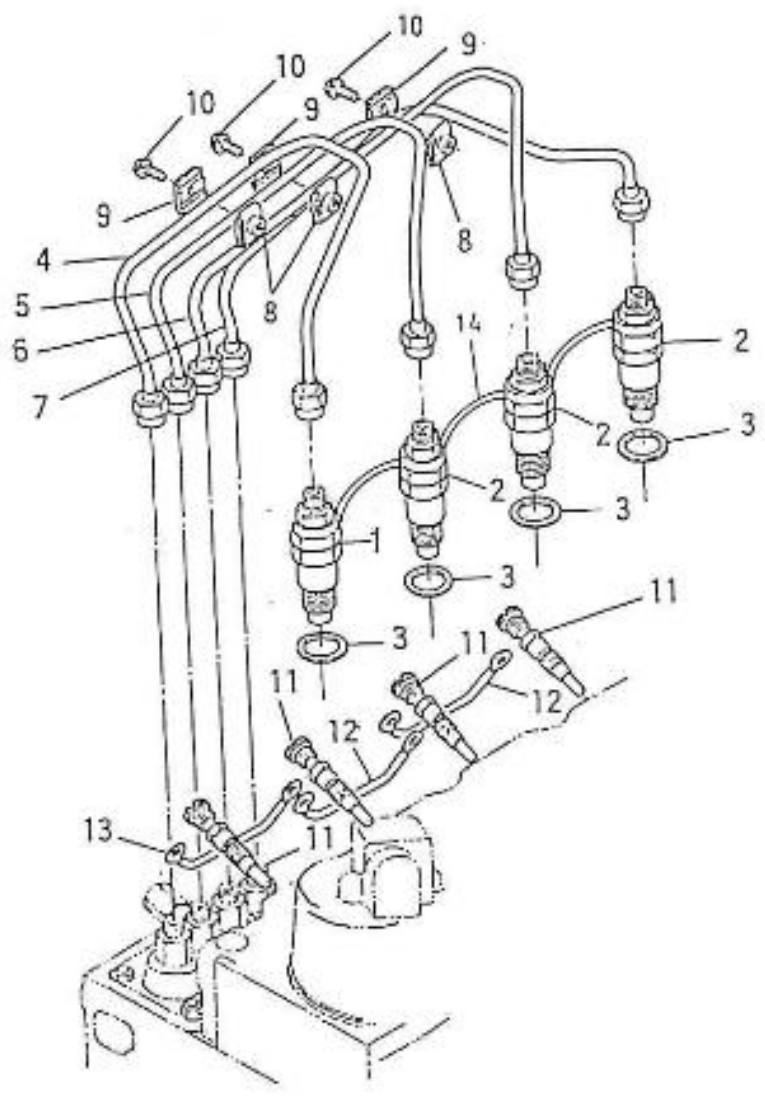

Brand: NanniDiesel
Model: Moteur 4.110HE
Version: Standard
Subassembly: Injection lines nozzles

N.	Item	Description	Qty	Notes
1	970492107	INJECTOR,CPL.SINGLE	1	
2	970152108	INJECTOR,CPL.	3	
3	970492109	GASKET,RING INJECTORS	4	
4	970512110	LINE,FUEL CYL.N01 4.110	1	
5	970512111	LINE,FUEL CYL.N02 4.110	1	
6	970512112	LINE,FUEL CYL.N03 4.110	1	
7	970512113	LINE ,FUEL CYL.N04 4.110	1	
8	970142114	CLAMP,FUEL LINES 1+2	3	
9	970142115	CLAMP,FUEL-LINES 1+2	3	
10	970492118	SCREW,M 5X 20 ROUND HEAD	3	
11	970152116	GLOWPLUG,H-HE	4	
12	970492117	CABLE,GLOWPLUG	2	
13	970512117	CABLE,GLOWPLUG 4.110	1	
14	970512101	PIPE,FUEL OVERFLOW X 4 CPL	1	

V. 28/03/2006

Pag. 16/55