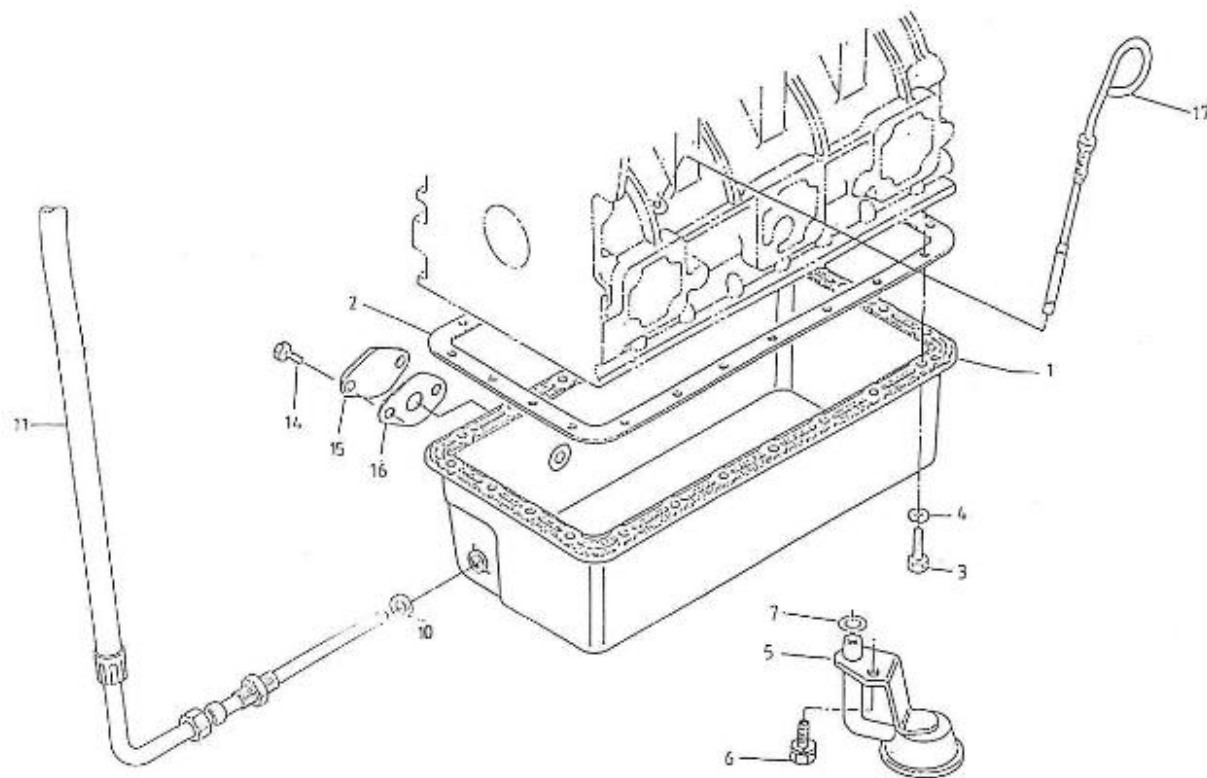

V. 28/03/2006

Pag. 4/55

Brand: NanniDiesel

Model: Moteur 4.110HE

Version: Standard

Subassembly: Oil pan

N.	Item	Description	Qty	Notes
1	970510121	PAN,OIL 4.110	1	
2	970510110	GASKET,OIL PAN 4.110	1	
3	970490123	BOLT,M10X 9	22	
4	970119149	WASHER, SPRING D 6	22	
5	970163126	FILTER,OIL PAN 3. 90-4.110	1	
6	970490919	BOLT,M 8X 16	1	
7	970153129	O-RING,OIL FILTER 2.60 4.110	1	
8	970490127	PLUG, OIL DRAIN	1	
9	970432132	GASKET,RING	1	
10	970300325	RING,SEAL D12	1	
11	970307158	PIPE	1	
14	970490119	BOLT,M 6X 18	1	
15	970301517	COVER,OIL PAN 4.110	1	
16	970490142	GASKET,OIL GAUGE	1	
17	970510140	DIPSTICK,OIL LEVEL 4.110HE	1	