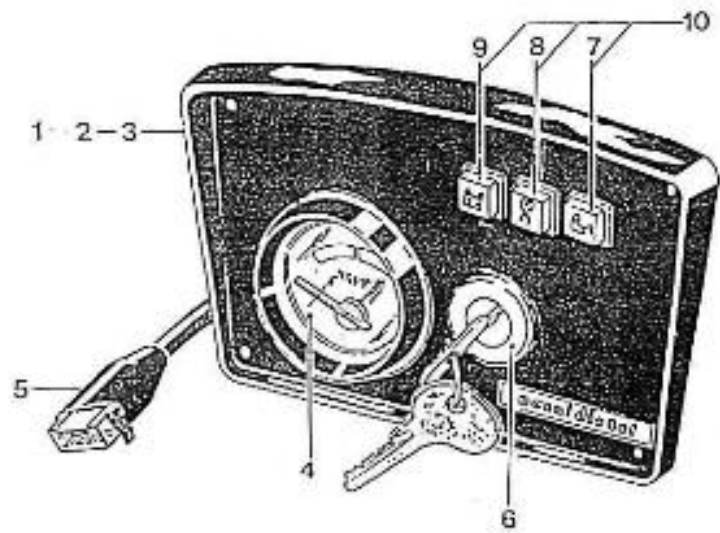

Brand: NanniDiesel
Model: Moteur 4.110HE
Version: Standard
Subassembly: Instrument panel

N.	Item	Description	Qty	Notes
1	970300357	PANEL,1 INSTRUMENT 120X CPL	1	
2	970300045	PANEL,1 INSTRUMENT 120X CPL	1	
3	970850308	PLATE,PANEL	1	
4	970860603	NO LONGER AVAILABLE	1	
5	970851302	ELECTRICAL WIRING CONNEXOIN	1	
6	970850404	SWITCH STARTER	1	
7	970850571	WARNING LIGHT	1	
8	970850572	+++ PLUS DIFFUSE ++++++ VOYANT COMPLET	1	
9	970850570	WARNING LIGHT	1	
10	970850578	BULB 12V	3	

V. 28/03/2006

Pag. 40/55