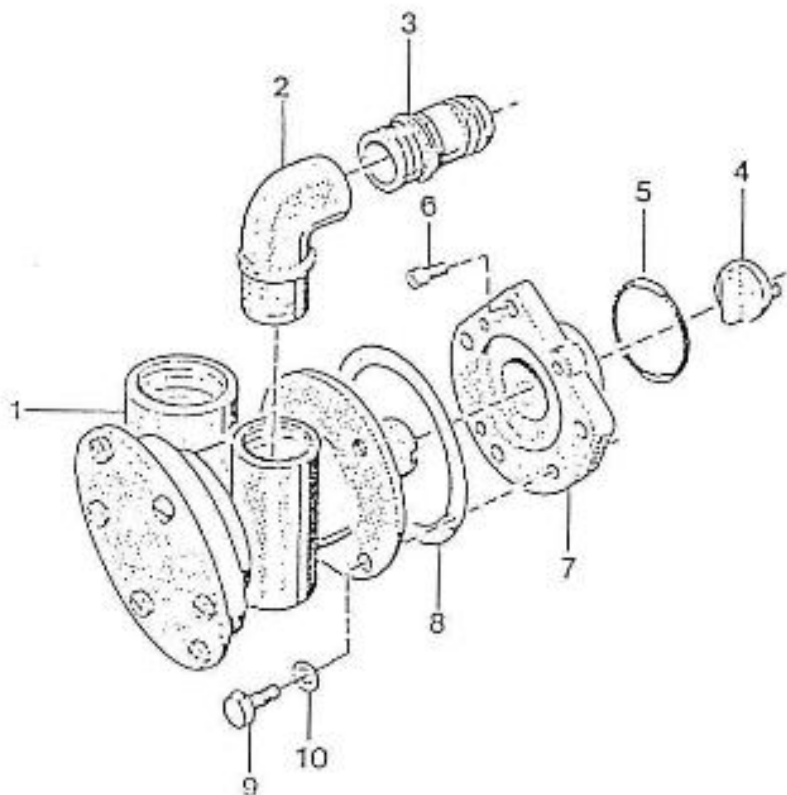

Brand: NanniDiesel	N.	Item	Description	Qty	Notes
Model: Moteur 4.110HE	1	970614510	PUMP,WATER F5B 9003	1	
Version: Standard	2	970604514	ELBOW,3/4	1	
Subassembly: Seawater pump Ass	3	970604515	CONNECTION,HOSE HBW-20	1	
	4	970300256	COUPLING,WATER PUMP 4.110HE	1	
	5	970154025	O-RING,28,17X3,53	1	
	6	970604615	BOLT,SOCK M 6X 20	4	
	7	970300254	FLANGE,WATER PUMP 4.110HE	1	
	8	970614511	GASKET,WATER PUMP F5B-9	1	
	9	970439910	BOLT,HEX M 6X 16	4	
	10	970609602	WASHER,CORRUGATED D 6	4	

V. 28/03/2006

Pag. 26/55