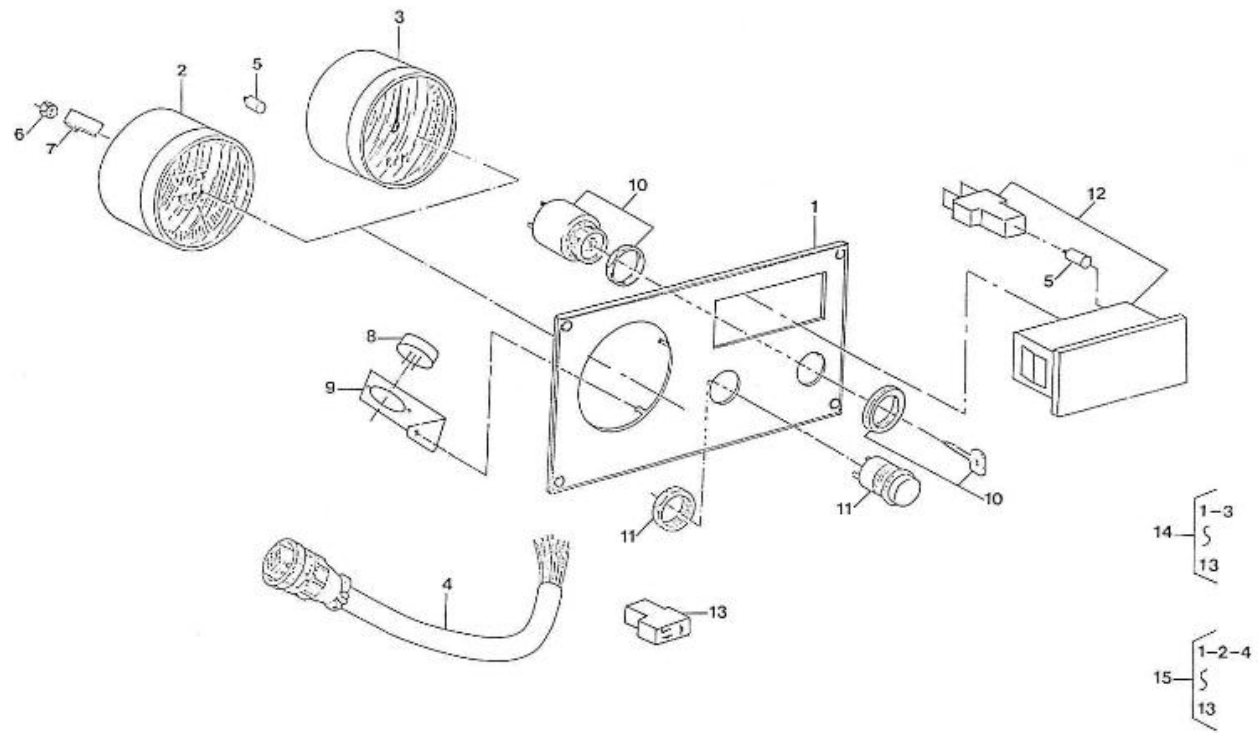

V. 28/03/2006

Pag. 40/55

Brand: NanniDiesel

Model: Moteur 4.110HE

Version: Standard

Subassembly: Instrument panel STD

N.	Item	Description	Qty	Notes
1	970302214	PLATE,PANEL 1 INSTRUMENT	1	
2	970301662	GAUGE,VDO,TEMP/VOLT 40-120,8-1	1	
3	970301642	GAUGE,VDO,TACH,4000 12-24V 2P	1	
4	970302303	WIRING,PANEL 1 INSTRUMENT VDO	1	
5	970856011	BULB 12V-2W	1	
6	970301191	NUT,M 4 A2	4	
7	970300920	CLAMP,INSTRUMENTS	4	
8	970302288	BUZZER,SONITRON SM-2B	1	
9	970302302	+++ PLUS DIFFUSE ++++++ SUPPORT BUZZER	1	
10	970300968	SWITCH,BOSCH,STARTER	1	
11	970300967	BUTTON,PUSH	1	
12	970856005	LIGHT WARNING	1	
13	970301046	DIODE,HOLDER CPL.NEGATIVE -M-	1	
14	970302304	PANEL,1 INSTR.TACHO CPL VDO	1	
15	970302305	PANEL,1 INSTR.TEMP/VOLT CPL VD	1	