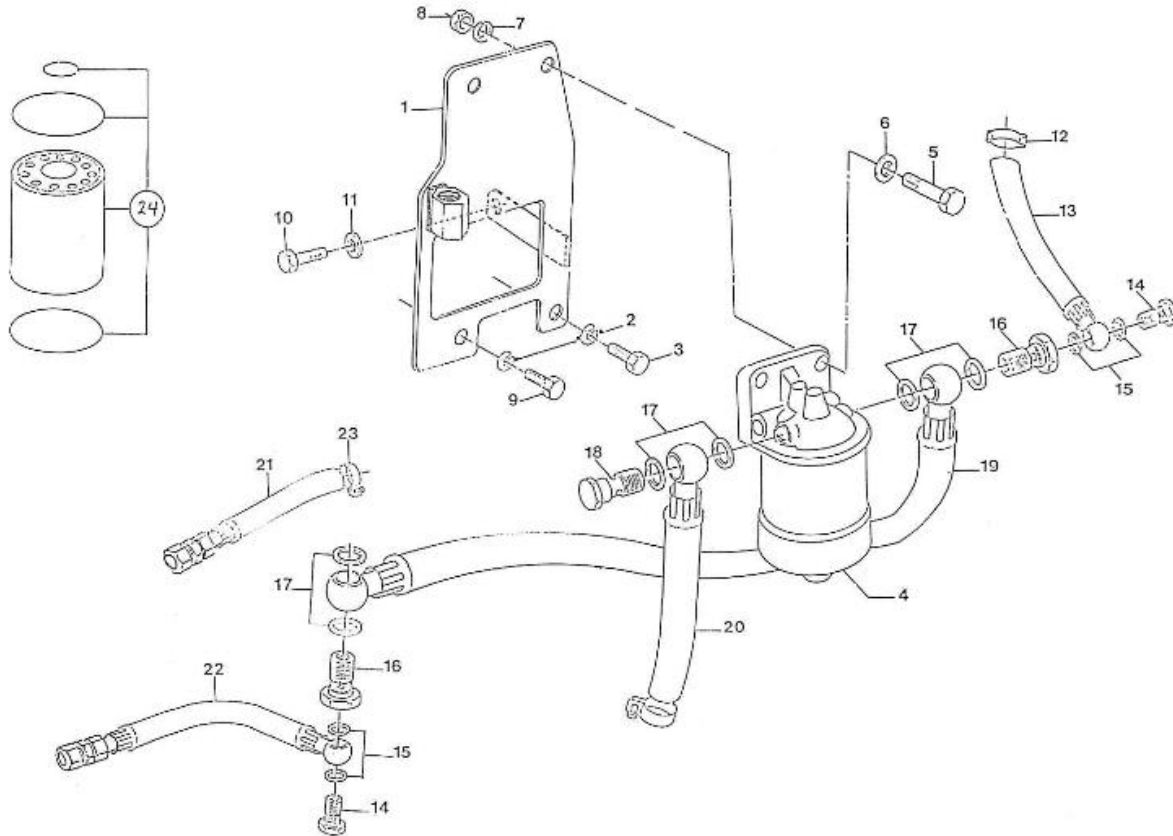

Brand: NanniDiesel

Model: Moteur 4.110HE

Version: Standard

Subassembly: Fuel filter Assy.

N.	Item	Description	Qty	Notes
1	970307094	SUPPORT	1	
2	970119149	WASHER, SPRING D 6	2	
3	970497323	BOLT, HEX M 6X 80	1	
4	970875100	FILTER	1	
5	970644008	BOLT, HEX M10X 35	2	
6	970119135	WASHER, PLAIN D10	2	
7	970119136	WASHER, SPRING D10	2	
8	970119143	NUT, M10	2	
9	970302213	BOLT, HEX M 6X 70	1	
10	970639903	BOLT, HEX M 8X 16	1	
11	970119138	WASHER, SPRING D 8	1	
12	970310171	CLAMP	1	
13	970302499	HOSE	1	
14	970432133	BOLT, BANJO M 8	2	
15	970300288	GASKET, M8	4	
16	970300327	BOLT, BANJO M14X1,5XM8	2	
17	970300306	GASKET, RING D14	6	
18	970432515	BOLT, BANJO M14X1,5	1	
19	970492310	HOSE, FUEL SUPPLY FILTER CPL./H/	1	
20	970512320	HOSE, FUEL SUPPLY INJ.PUMP CPL.	1	
21	970300995	HOSE, FUEL SUPPLY CPL H/HE	1	
22	970300994	HOSE, FUEL RETURN CPL H/HE	1	
23	970439306	CLAMP, HOSE 11-17	1	
24	970875102	FILTER	1	

V. 28/03/2006

Pag. 17/55