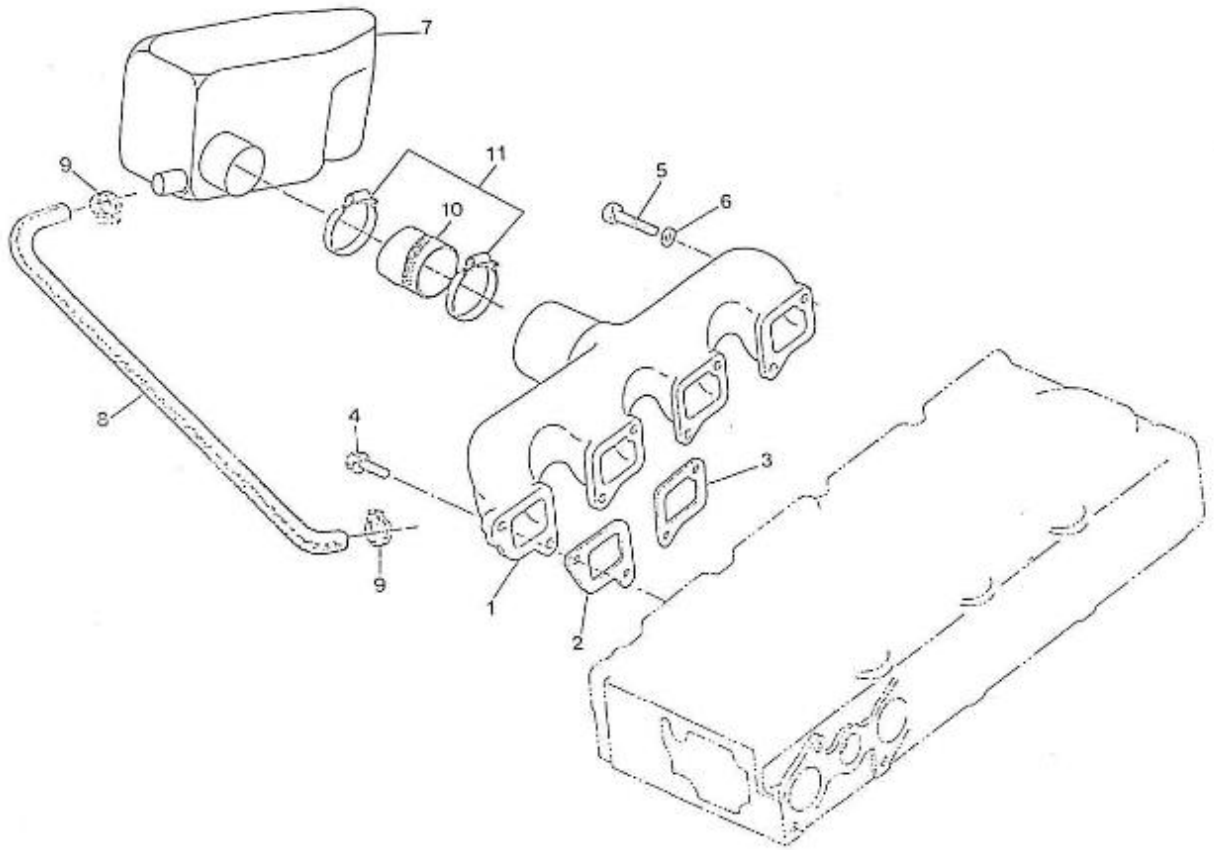

Brand: NanniDiesel
Model: Moteur 4.110HE
Version: Standard
Subassembly: Intake manifold

N.	Item	Description	Qty	Notes
1	970515101	MANIFOLD,INTAKE 4.110	1	
2	970495102	GASKET,INTAKE MANIFOLD N01 H-H	1	
3	970495103	GASKET,INTAKE MANIFOLD N02 H-H	3	
4	970491536	BOLT,M 6X 20	5	
5	970515105	BOLT,M 6X 45	3	
6	970119149	WASHER, SPRING D 6	12	
7	970301330	FILTER,AIR HE	1	
8	970496045	HOSE,CARTER DEAIR	1	
9	970439306	CLAMP,HOSE 11-17	2	
10	970301612	HOSE,AIR FILTER 3. 90-4.110/HE	1	
11	970634621	CLAMP,HOSE 44-56	2	

V. 28/03/2006

Pag. 28/55