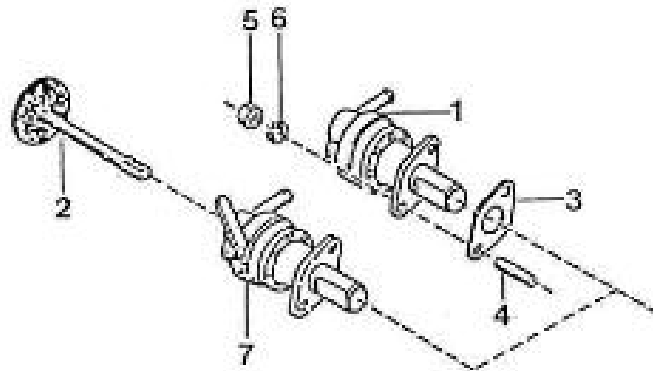

Brand: NanniDiesel	N.	Item	Description	Qty	Notes
Model: Moteur 4.110HE	1	970512501	PUMP,FUEL FEED CPL.MANUAL	1	
Version: Standard	2	970492502	DIAPHRAM,FUEL PUMP	1	
Subassembly: Fuel feed pump	3	970492512	GASKET,FUEL PUMP	1	
	4	970492513	STUD, M 6X 16	2	
	5	970151133	NUT,M 6	2	
	6	970119149	WASHER, SPRING D 6	2	
	7	970512501	PUMP,FUEL FEED CPL.MANUAL	1	

V. 28/03/2006

Pag. 14/55