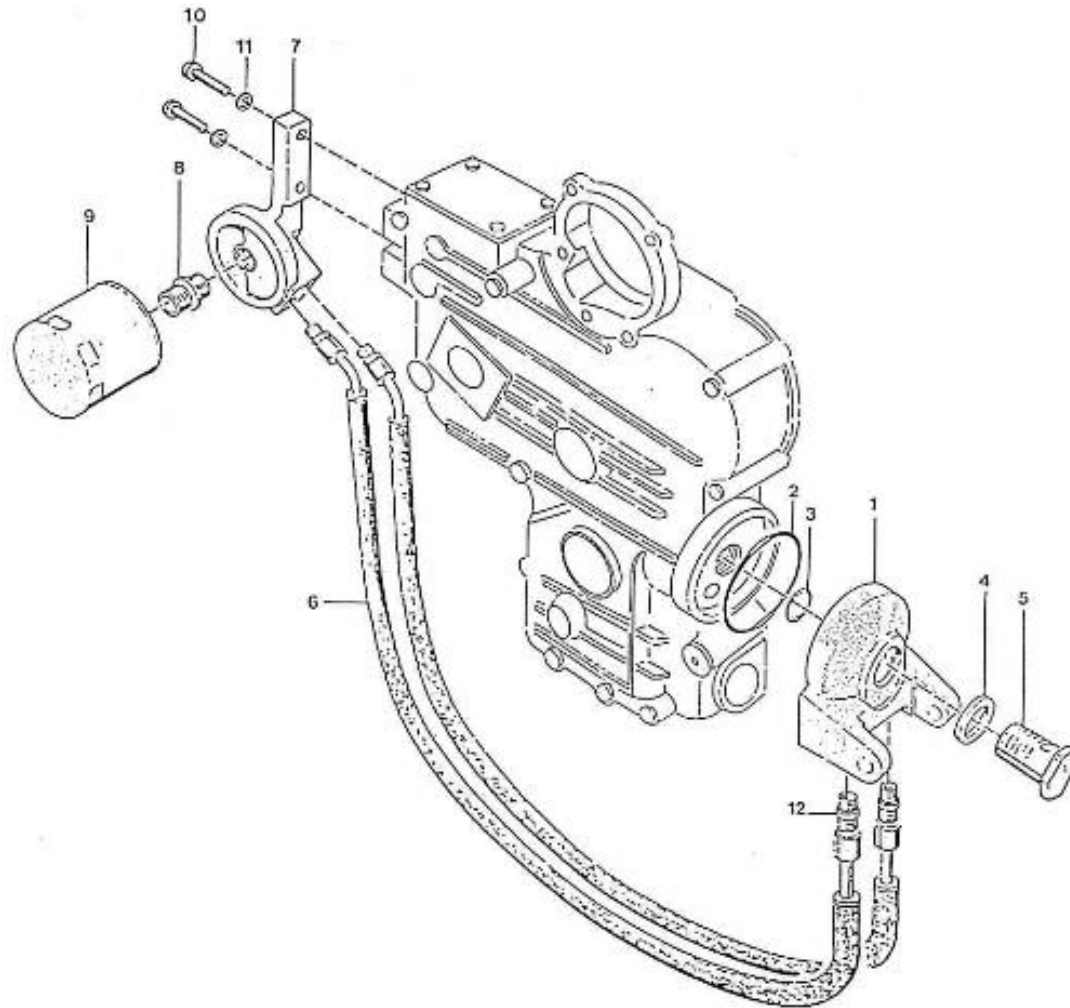

Brand: NanniDiesel

Model: Moteur 4.110HE

Version: Standard

Subassembly: Oil filter Assy

N.	Item	Description	Qty	Notes
1	970300246	SUPPORT,ALTERNATOR HE	1	
2	970493155	O-RING,61,91X3,53	1	
3	970300252	O-RING,18,77X1,78	1	
4	970300251	WASHER,30X19	1	
5	970300248	BOLT,BANJO M18X1,5	1	
6	970300253	HOSE,OIL-HE	2	
7	970300249	SUPPORT,OIL FILTER HE	1	
8	970493157	NIPPLE,OIL FILTER	1	
9	970493150	FILTER,OIL	1	
10	970635916	BOLT,SOCK M 8X 35	2	
11	970119139	WASHER,CORRUGATED D8	2	
12	970300718	NIPPLE,REDUCING M16X1,5 M14X1,	4	

V. 28/03/2006

Pag. 21/55