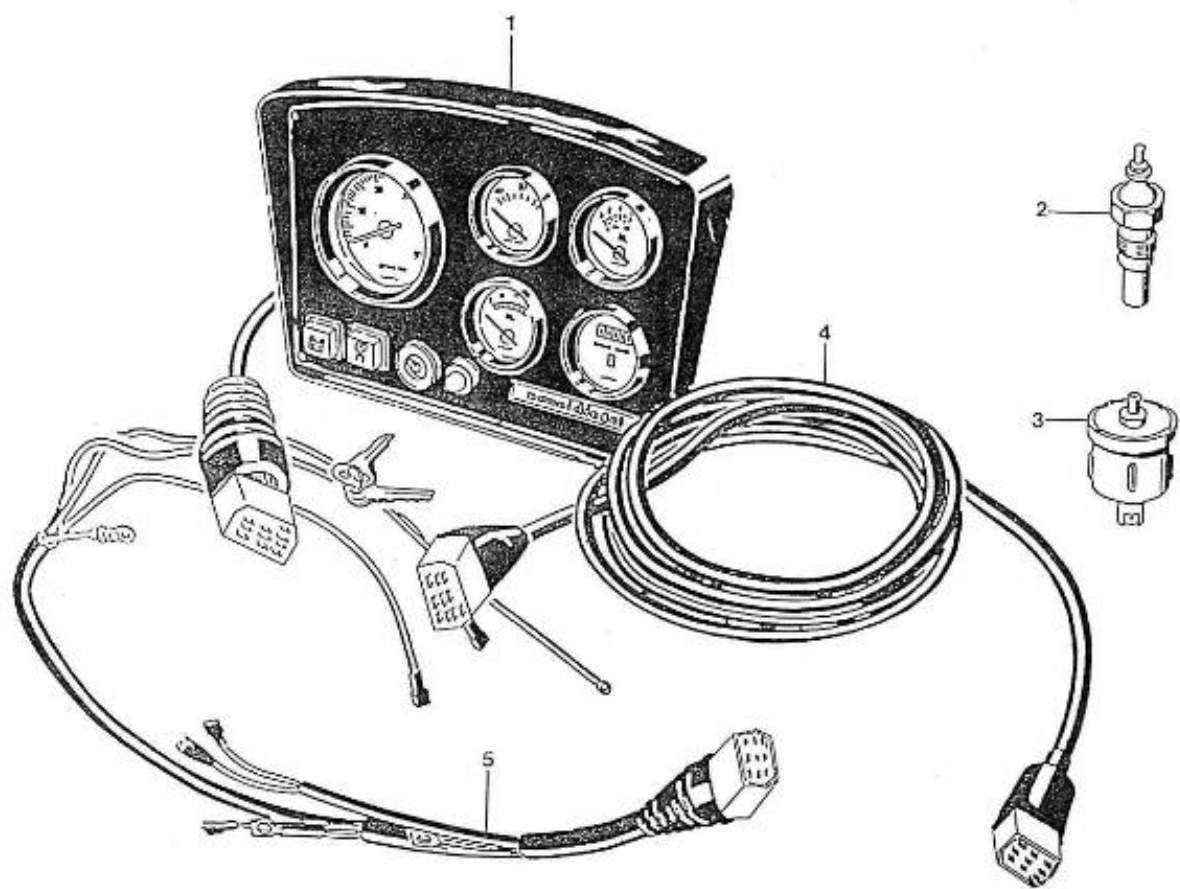

Brand: NanniDiesel	N.	Item	Description	Qty	Notes
Model: Moteur 4.110HE	1	970300420	PANEL,5 INSTRUMENTS 12V CPL	1	
Version: Standard	2	970861602	WATER TEMPERATURE SENDER	1	
Subassembly: Instrument panel LXP	3	970861704	OIL PRESSURE SENDER 10B	1	
	4	970851405	WIRING,INTERMEDIATE (4 MTR)	1	
	5	970851515	WIRING	1	

V. 28/03/2006

Pag. 36/55