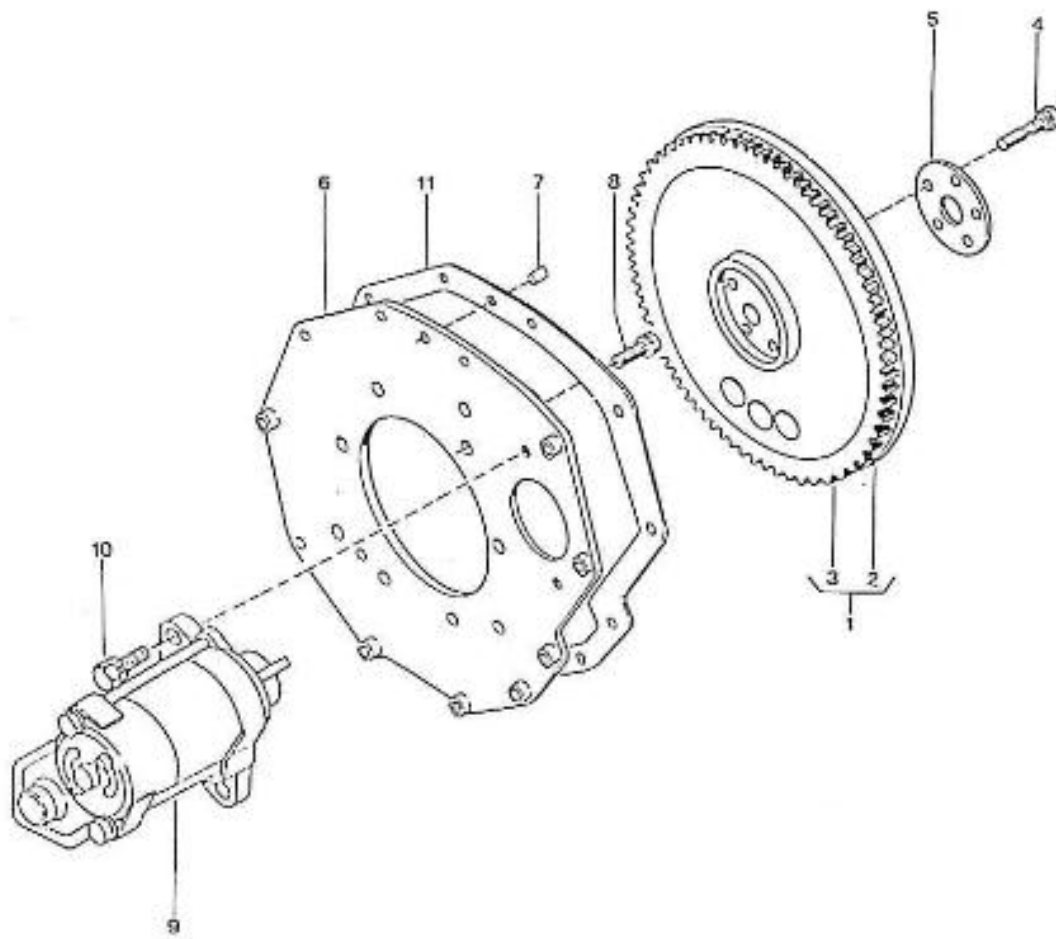

Brand: NanniDiesel	N.	Item	Description	Qty	Notes
Model: Moteur 4.110HE	1	970517002	FLYWHEEL,CPL.4.110	1	
Version: Standard	3	970491703	GEAR,FLYWHEEL	1	
Subassembly: Flywheel	4	970491705	BOLT,FLYWHEEL	5	
	5	970491706	WASHER,FLYWHEEL	1	
	6	970491707	PLATE,REAR END 2. 60-3.90-4.11	1	
	7	970490111	PIN,CYLINDRICAL	1	
	8	970491709	BOLT,REAR END PLATE	8	
	9	970517303	STARTER,MOTOR 12V 1,0KW 1P	1	
	10	970409603	BOLT,HEX M 8X 25	2	
	11	970151706	GASKET,REAR END PLATE	1	

V. 28/03/2006

Pag. 13/55