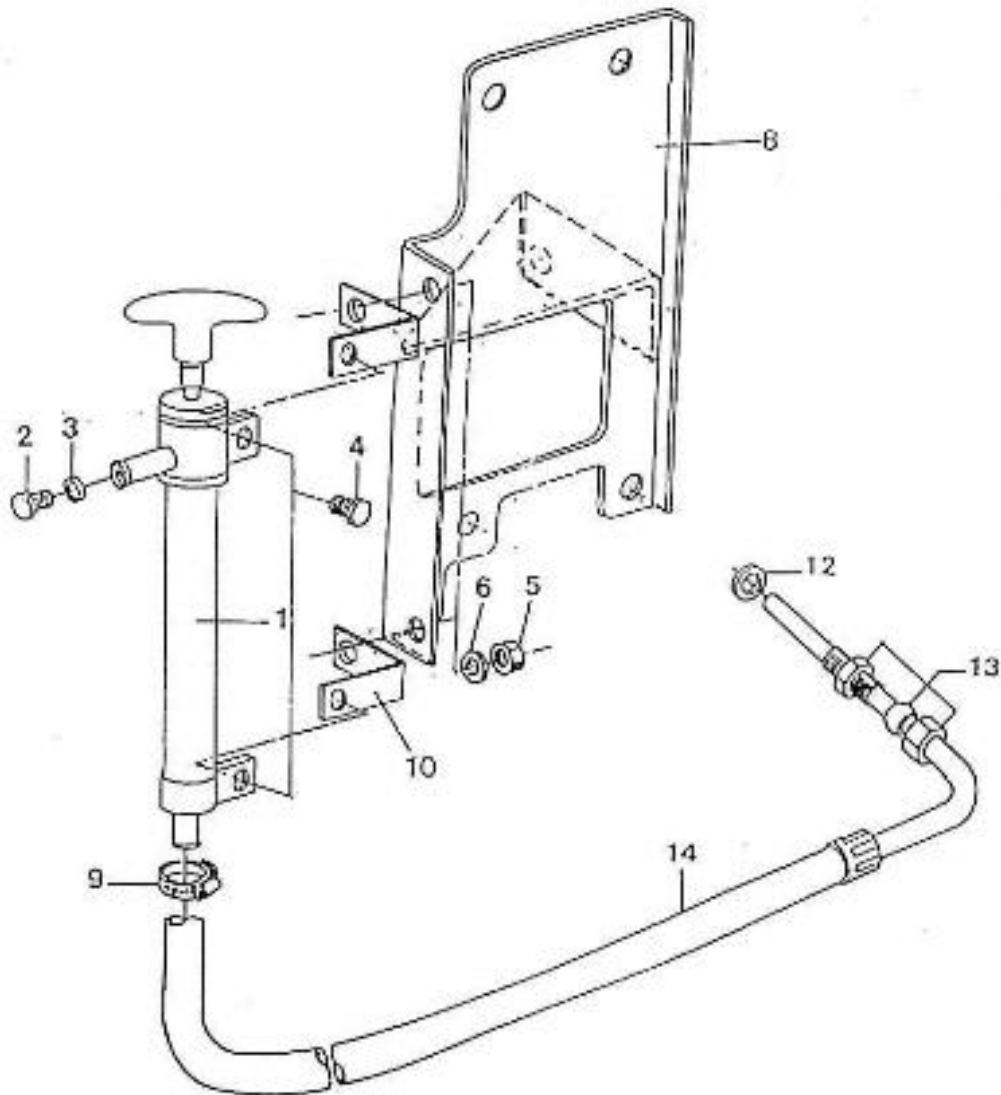

Brand: NanniDiesel

Model: Moteur 4.110HE

Version: Standard

Subassembly: Oil extraction pump

N.	Item	Description	Qty	Notes
1	970439302	PUMP,OIL EXTRACTION	1	
2	970832061	BOLT	1	
3	970300288	GASKET,M8	1	
4	970439910	BOLT,HEX M 6X 16	4	
5	970635460	NUT,M 6	4	
6	970119149	WASHER, SPRING D 6	4	
8	970304076	SUPPORT,FUEL FILTER ELEMENT H-	1	
9	970439306	CLAMP,HOSE 11-17	1	
10	970302642	SUPPORT,OIL EXTRACTION PUMP S5	2	
12	970300325	RING,SEAL D12	1	
13	970302316	NIPPLE,REDUCING M12X1,25 D 8	1	
14	970307158	PIPE	1	
15	970302317	NUT,CAP D=8 M14X1,5	1	
16	970302318	RING,SEAL D=8	1	

V. 28/03/2006

Pag. 30/55