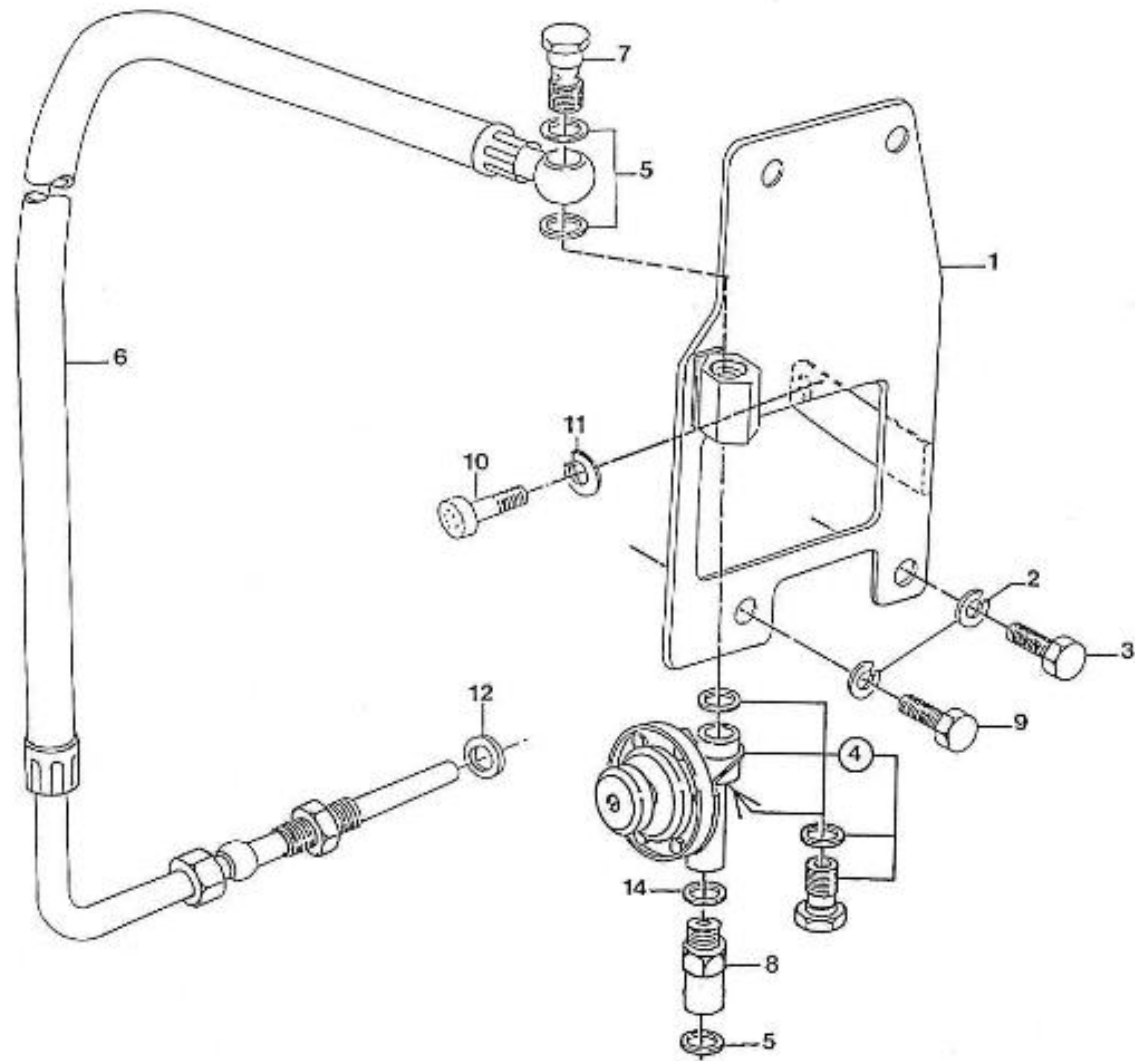

Brand: NanniDiesel

Model: Moteur 4.110HE

Version: Standard

Subassembly: Oil extraction pump

N.	Item	Description	Qty	Notes
1	970307094	SUPPORT	1	
2	970119149	WASHER, SPRING D 6	2	
3	970497323	BOLT, HEX M 6X 80	1	
4	970301416	PUMP, OIL EXTRACTION	1	
5	970300306	GASKET, RING D14	4	
6	970302492	PIPE, OIL EXTRACTION CPL.4.110H	1	
7	970432515	BOLT, BANJO M14X1,5	2	
8	970300797	CONNECTION, BANJO D=8/M14	1	
9	970302213	BOLT, HEX M 6X 70	1	
10	970639903	BOLT, HEX M 8X 16	1	
11	970119138	WASHER, SPRING D 8	1	
12	970300325	RING, SEAL D12	1	
13	970574514	BOLT, HEX M10X 16	1	
14	970300306	GASKET, RING D14	2	

V. 28/03/2006

Pag. 29/55