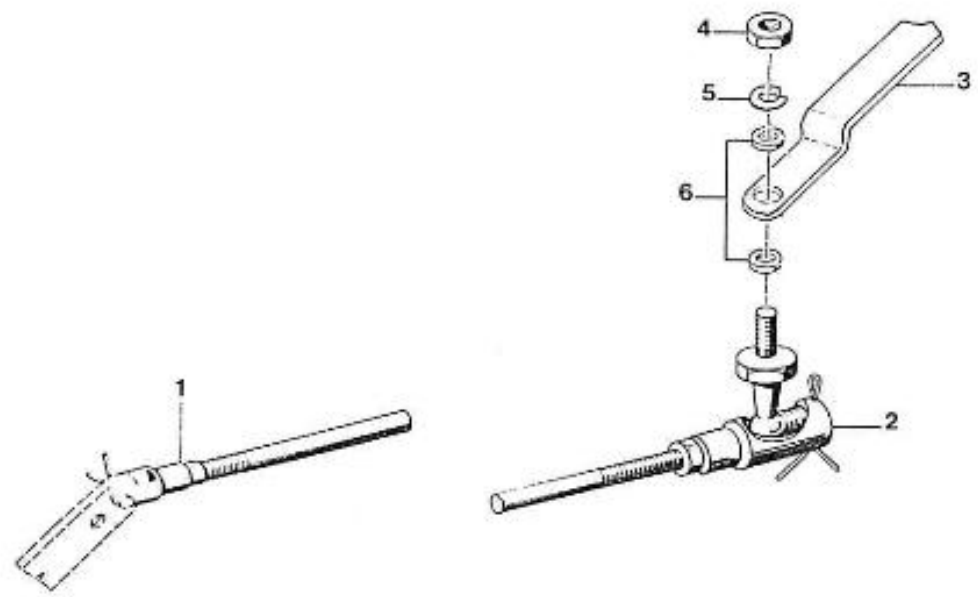

V. 28/03/2006

Pag. 9/55

Brand: NanniDiesel

Model: Moteur 4.110HE

Version: Standard

Subassembly: Speed control

N.	Item	Description	Qty	Notes
1	970150401	SCREW,ADJUSTING	1	
2	970150402	NUT	1	
3	970150403	RING,SEAL	2	
4	970140504	NUT, CAP M8	1	
5	970150405	CAP,NUT	1	
6	970151306	LEVER,ACCELERATOR	1	
7	970491312	KEY,FEATHER	1	
8	970151129	O-RING	1	
9	970151309	WASHER,PLAIN D 6	1	
10	970151310	NUT,M 6	2	
11	970151311	SPACER,GOVERNOR	1	
12	970151312	COVER,SPEED CONTROL	1	
13	970491311	GASKET,COVER SPEED CONTROL	1	
14	970491536	BOLT,M 6X 20	3	
15	970490224	STUD	1	
16	970151133	NUT,M 6	3	
17	970119149	WASHER, SPRING D 6	1	
18	970141301	BOLT, STOPPER ADJ.	2	
19	970491313	SPRING,START GOVERNOR	1	
20	970511314	SPRING,GOVERNOR N01 4.110	1	
21	970511315	SPRING,GOVERNOR N02 4.110	1	
22	970151316	LEVER,GOVERNOR CPL.	1	
23	970511317	GOVERNOR,CPL 4.110	1	
24	970511319	LEVEL,GOVERNOR CPL.4.110	1	
31	970151320	LEVER,FORK N02	1	
32	970491319	SHAFT,FORK LEVER	1	
33	970151321	BOLT,M 5X 16	1	
34	970141322	WASHER, SPRING D 5	2	
35	970491321	SUPPORT,FORK LEVER	1	
36	970491322	BOLT	1	
37	970491323	BOLT,M 6X 28	2	