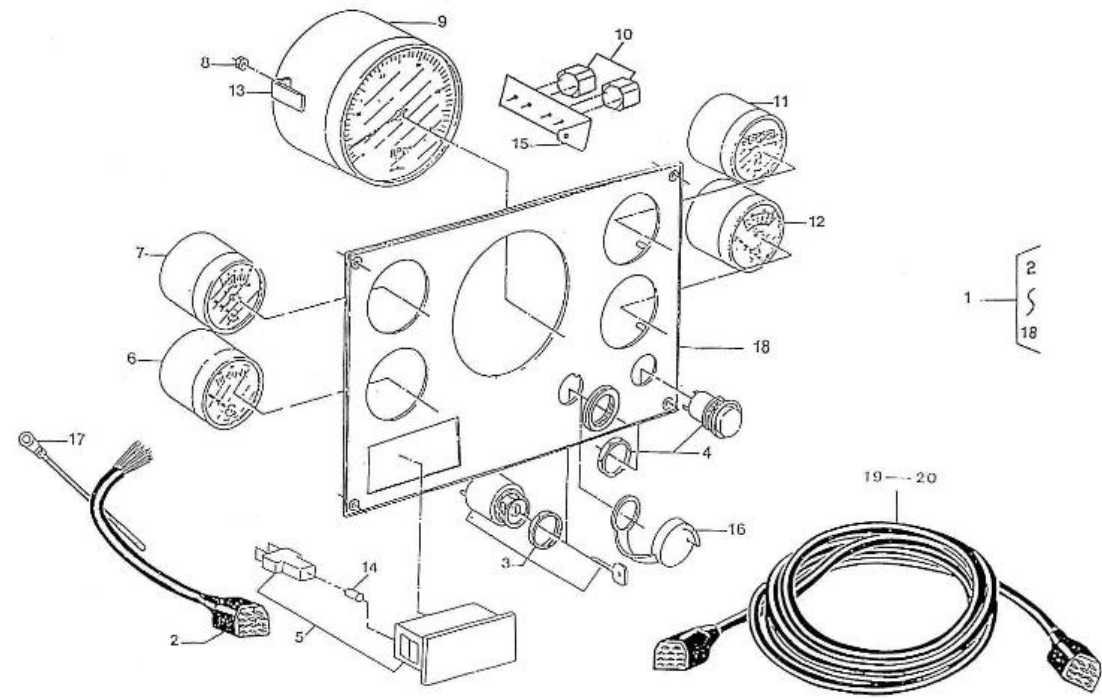

V. 28/03/2006

Pag. 45/55

Brand: NanniDiesel

Model: Moteur 4.110HE

Version: Standard

Subassembly: Panel 5 instruments

N.	Item	Description	Qty	Notes
1	970302674	PANEL,5 INSTR. 4000RPM 12V VDO	1	
2	970304004	WIRING,PANEL 5INSTR. CPL. (11P	1	
3	970302667	SWITCH,BOSCH STARTER + GLOWING	1	
4	970300967	BUTTON,PUSH	1	
5	970856005	LIGTH WARNING	1	
6	970850603	THERM.V. 120C 12V D52	1	
7	970850705	OIL PRESSURE GAUGE 5B	1	
8	970301191	NUT,M 4 A2	12	
9	970301642	GAUGE,VDO,TACH,4000 12-24V 2P	1	
10	970302684	BUZZER,SONITRON SMA 24A P17.05	2	
11	970300742	GAUGE,VDO,HOUR,2P,D 52	1	
12	970850801	VOLTMETER	1	
13	970300920	CLAMP,INSTRUMENTS	12	
14	970856011	BULB 12V-2W	9	
15	970310182	SUPPORT	1	
16	970304021	COVER	1	
17	970304019	CABLEBINDER,PLASTIC 4.8X195	1	
18	970300790	PLATE,PANEL 5 INSTRUMENTS VDO	1	
19	970302665	WIRING,INTERMEDIATE 4MTR 11POS	1	
20	970302666	WIRING,INTERMEDIATE 8MTR 11POS	1	