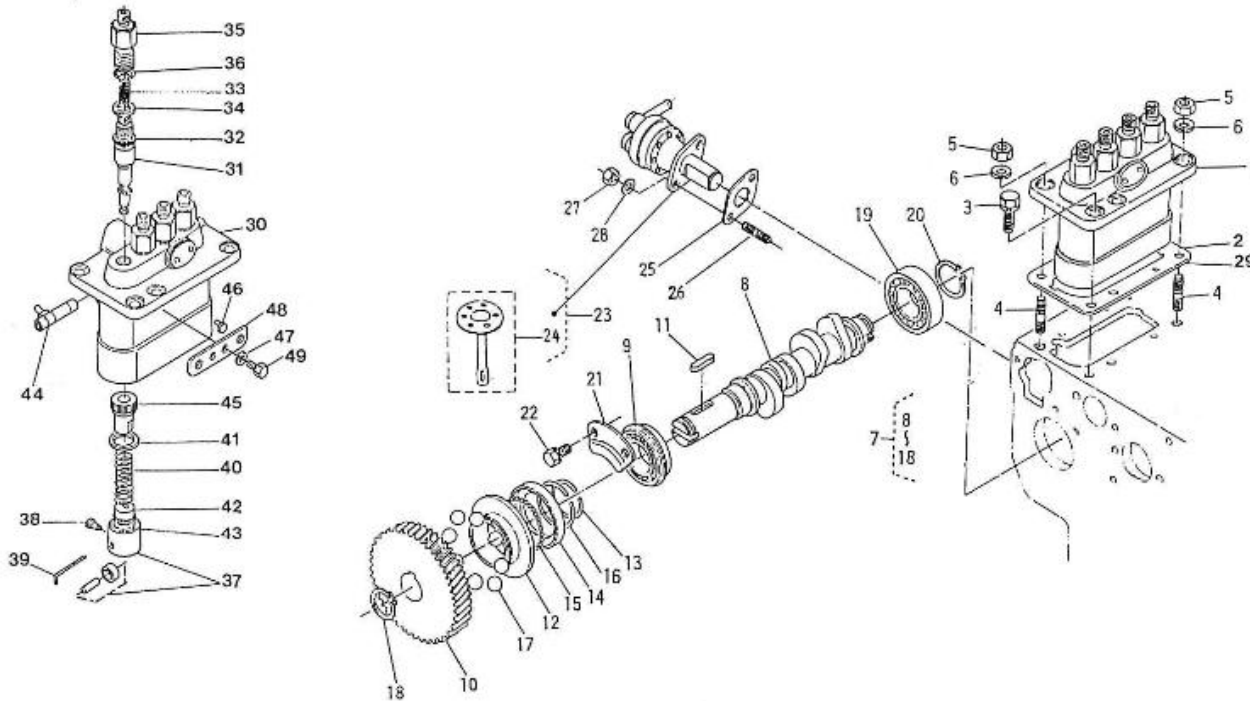

V. 28/03/2006

Pag. 14/55

Brand: NanniDiesel

Model: Moteur 4.110HE

Version: Standard

Subassembly: Injection & Fuel pump

N.	Item	Description	Qty	Notes
1	970512120	PUMP,INJECTION 4.110 CPL	1	
2	970512121	SET,SHIM INJECTION PUMP 4.110	1	
3	970492138	BOLT,M 8X 22	2	
4	970300103	STUD,M 8X 20	2	
5	970490903	NUT,M 8	2	
6	970490904	WASHER,SPRING D 8	2	
7	970512122	CAMSHAFT,FUEL CPL.4.110	1	
8	970512122	CAMSHAFT,FUEL CPL.4.110	1	
9	970492124	BEARING,BALL	1	
10	970492125	GEAR,INJ.PUMP	1	
11	970492126	KEY,FEATHER	1	
12	970492127	SLEEVE,GOVERNOR INJ.PUMP	1	
13	970492128	CIR-CLIP,GOVERNOR SLEEVE	1	
14	970492129	CASE,GOVERNOR BALL	1	
15	970492130	BEARING,BALL FUEL CAMSHAFT	30	
16	970492131	CIR-CLIP,GOVERNOR BALL CASE	1	
17	970492132	BEARING,BALL GOVERNOR	8	
18	970491108	CIR-CLIP,EXTERNAL	1	
19	970492134	BEARING,BALL	1	
20	970492135	CIR-CLIP,EXTERNAL	1	
21	970492136	STOPPER,FUEL CAMSHAFT	1	
22	970140123	BOLT ,M 6X12	1	
23	970512501	PUMP,FUEL FEED CPL.MANUAL	1	
24	970492502	DIAPHRAM,FUEL PUMP	1	
25	970492512	GASKET,FUEL PUMP	1	
26	970492513	STUD, M 6X 16	2	
27	970151133	NUT,M 6	2	
28	970119149	WASHER, SPRING D 6	2	
29	970512501	PUMP,FUEL FEED CPL.MANUAL	1	
30	970512120	PUMP,INJECTION 4.110 CPL	1	
31	970492146	ELEMENT,INJ/PUMP	4	
32	970492147	VALVE,DELIVERY INJ/PUMP	4	
33	970492148	SPRING,DELIVERY VALVE INJ/PUMP	4	
34	970492149	GASKET,DELIVERY VALVE INJ.PUMP	4	
35	970492150	NIPPLE,DELIVERY VALVE INJ/PUMP	4	
36	970492151	O-RING,INJ.PUMP	4	
37	970492156	TAPPET,INJ.PUMP CPL.	4	
38	970492157	PIN,TAPPET GUIDE INJ/PUMP	4	
39	970492158	PIN,CLAMP INJ/PUMP	1	
40	970492159	SPRING,PLUNGER INJ/PUMP	4	
41	970492160	SEAT,SPRING -UPPER-	4	
42	970492161	SEAT,SPRING -LOWER-	4	
43	970492162	SHIM,INJECTION PUMP	1	
44	970492163	RACK,CONTROL INJ/PUMP	1	
45	970492164	SLEEVE,CONTROL INJ/PUMP	4	
46	970492168	PIN,COLLAR INJ/PUMP	2	
47	970119149	WASHER, SPRING D 6	2	
48	970502169	PLATE,ADJUSTING INJ.PUMP 2.60	1	