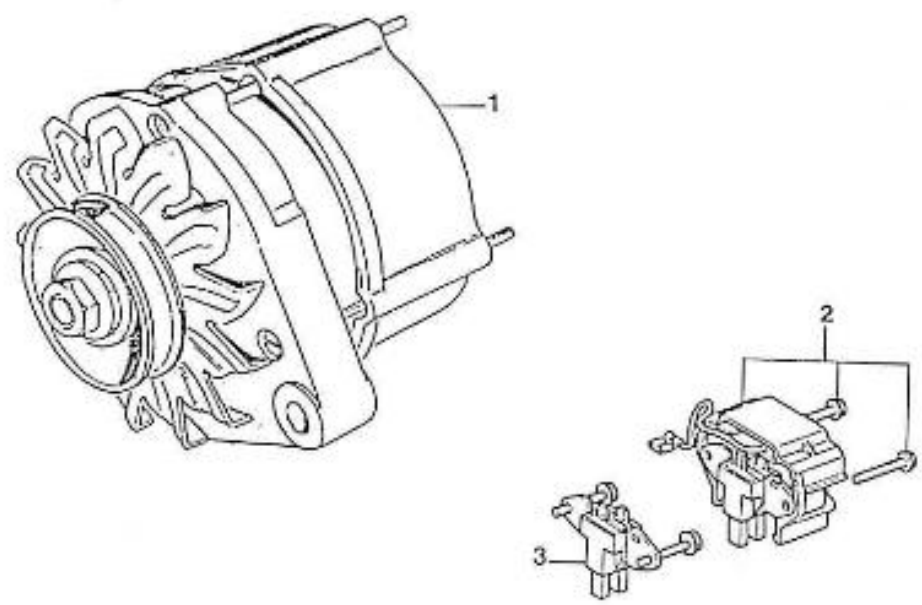

Brand: NanniDiesel
Model: Moteur 4.110HE
Version: Standard
Subassembly: Alternator spare parts

N.	Item	Description	Qty	Notes
1	970437500	ALTERNATOR,14V-55A MOTOROLA	1	
2	970301763	REGULATOR,ALTERNATOR 14V-55A	1	
3	970301698	HOLDER,CARBON BRUSH 14/28V-45/	1	

V. 28/03/2006

Pag. 33/55