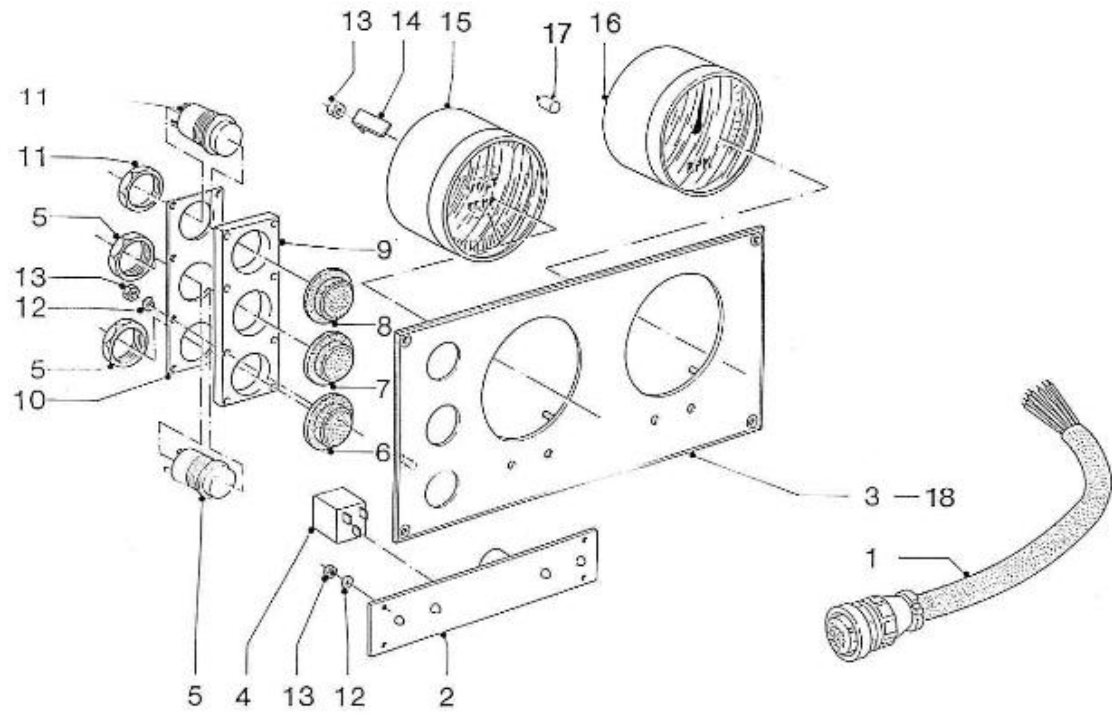

Brand: NanniDiesel

Model: Moteur 4.110HE

Version: Standard

Subassembly: Instrument panel

N.	Item	Description	Qty	Notes
1	970301586	+++ PLUS DIFFUSE ++++++ RALLONGE	1	
2	970301712	+++ PLUS DIFFUSE ++++++ CABLAGE	1	
3	970301697	+++ PLUS DIFFUSE ++++++ PLATINE TABLEAU 2	1	
4	970301846	RELAIS,12V-30A	1	
5	970301576	BUTTON,PUSH -STOP/GLOW-	2	
6	970301737	+++ PLUS DIFFUSE ++++++ BOUTON POUSSOIR	1	
7	970301573	+++ PLUS DIFFUSE ++++++ BOUTON POUSSOIR	1	
8	970301574	+++ PLUS DIFFUSE ++++++ BOUTON POUSSOIR	1	
9	970301738	+++ PLUS DIFFUSE ++++++ JOINT DE TABLEAU	1	
10	970301739	+++ PLUS DIFFUSE ++++++ SUPPORT DE	1	
11	970301575	BUTTON,PUSH -START-	1	
12	970301192	WASHER,PLAIN D 4	18	
13	970301191	NUT,M 4 A2	18	
14	970300920	CLAMP,INSTRUMENTS	4	
15	970301662	GAUGE,VDO,TEMP/VOLT 40-120,8-1	1	
16	970301642	GAUGE,VDO,TACH,4000 12-24V 2P	1	
17	970856011	BULB 12V-2W	1	
18	970301550	PANEL,2 INSTRUMENTS 12V CPL VD	1	

V. 28/03/2006

Pag. 43/55