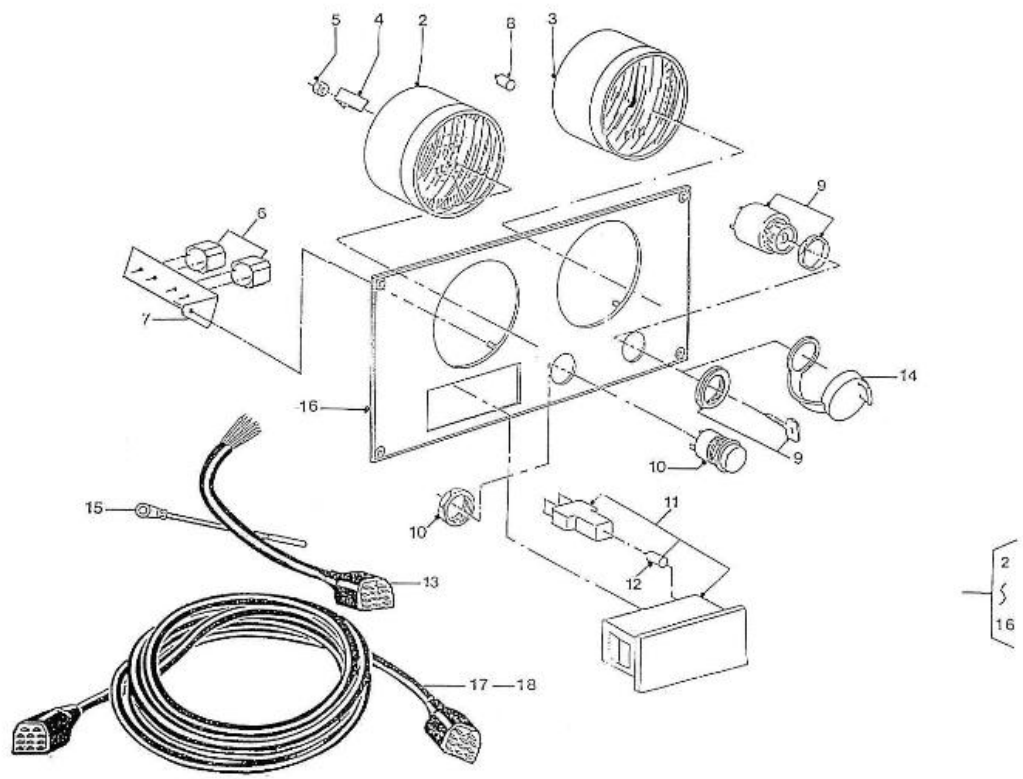

Brand: NanniDiesel
Model: Moteur 4.110HE
Version: Standard
Subassembly: Panel 2 instruments

N.	Item	Description	Qty	Notes
1	970302672	PANEL,2 INSTRUMENTS 12V CPL VD	1	
2	970301662	GAUGE,VDO,TEMP/VOLT 40-120,8-1	1	
3	970301642	GAUGE,VDO,TACH,4000 12-24V 2P	1	
4	970300920	CLAMP,INSTRUMENTS	8	
5	970301191	NUT,M 4 A2	8	
6	970302684	BUZZER,SONITRON SMA 24A P17.05	2	
7	970310182	SUPPORT	1	
8	970856011	BULB 12V-2W	2	
9	970302667	SWITCH,BOSCH STARTER + GLOWING	1	
10	970300967	BUTTON,PUSH	1	
11	970856005	LIGTH WARNING	1	
12	970856011	BULB 12V-2W	4	
13	970302663	WIRING,PANEL 2INSTR. ADDITION	1	
14	970304021	COVER	1	
15	970304019	CABLEBINDER,PLASTIC 4.8X195	1	
16	970302669	PLATE,PANEL 2 INSTR W/SW GLOW/	1	
17	970302665	WIRING,INTERMEDIATE 4MTR 11POS	1	
18	970302666	WIRING,INTERMEDIATE 8MTR 11POS	1	

V. 28/03/2006

Pag. 45/55