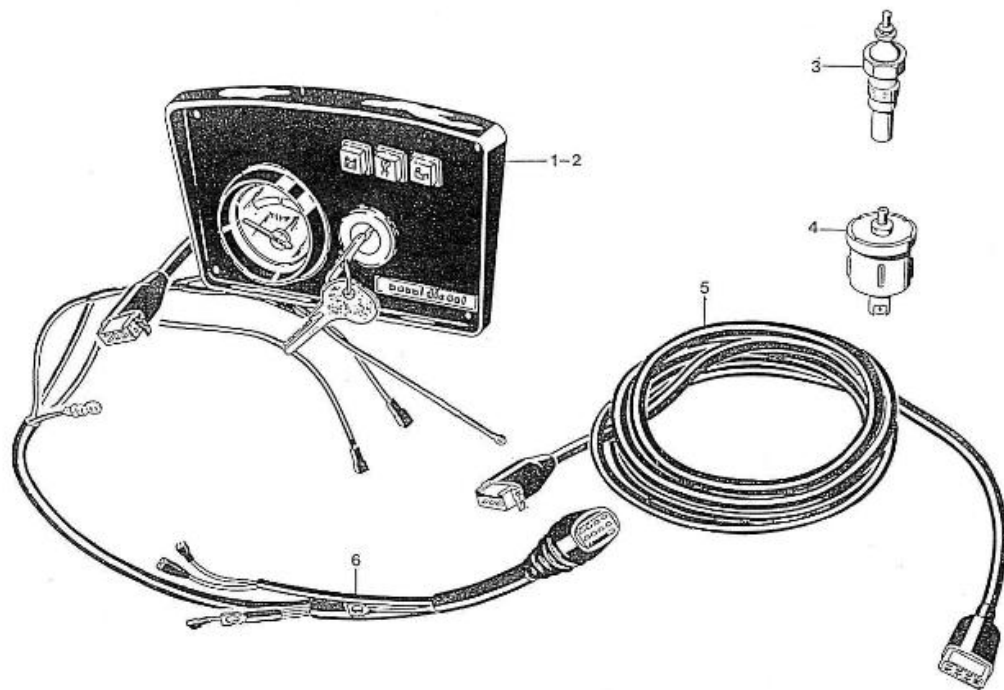

Brand: NanniDiesel	N.	Item	Description	Qty	Notes
Model: Moteur 4.110HE	1	970300357	PANEL,1 INSTRUMENT 120X CPL	1	
Version: Standard	2	970300045	PANEL,1 INSTRUMENT 120X CPL	1	
Subassembly: Instrument panel	3	970861602	WATER TEMPERATURE SENDER	1	
	4	970861704	OIL PRESSURE SENDER 10B	1	
	5	970851402	NO LONGER AVAILABLE	1	
	6	970851515	WIRING	1