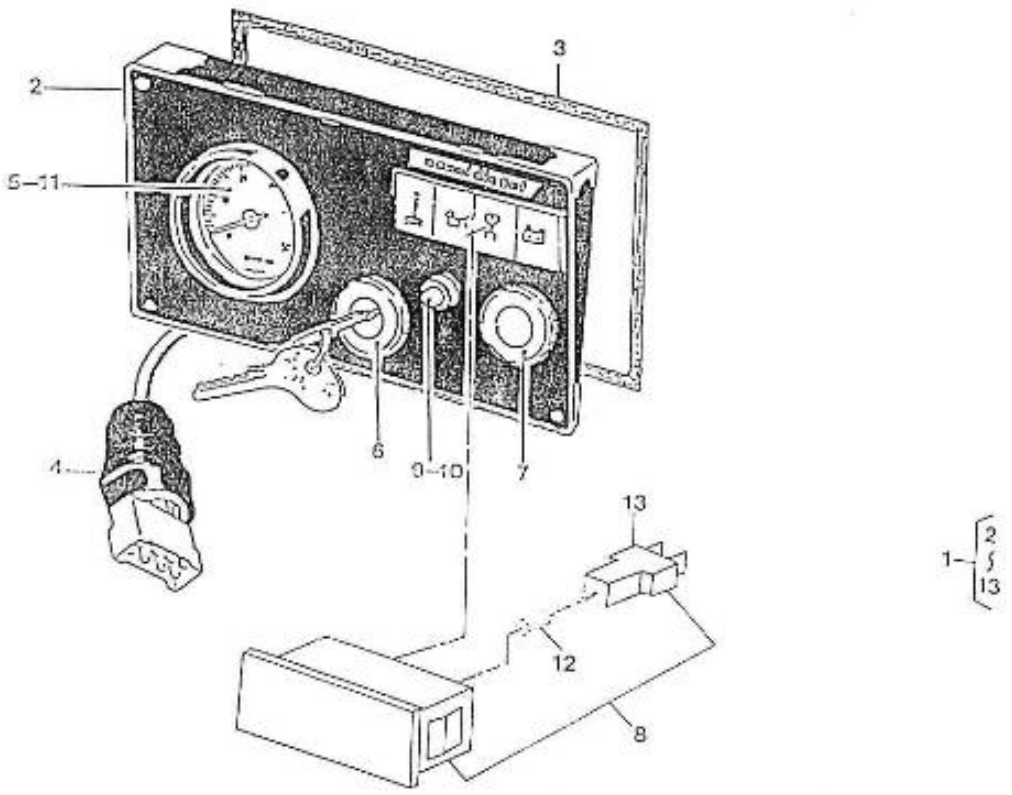

Brand: NanniDiesel
Model: Moteur 4.110HE
Version: Standard
Subassembly: Instrument panel STD

N.	Item	Description	Qty	Notes
1	970856000	PANEL	1	
2	970856009	+++ PLUS DIFFUSE ++++++ TABLEAU NU	1	
3	970856010	+++ PLUS DIFFUSE ++++++ JOINT	1	
4	970856002	+++ PLUS DIFFUSE ++++++ CABLAGE TABLEAU	1	
5	970856001	REVOLUTION COUNTER	1	
6	970850404	SWITCH STARTER	1	
7	970856004	BUZZER	1	
8	970856005	LIGTH WARNING	1	
9	970856006	FUSE	1	
10	970856007	SOCKET	1	
11	970856008	+++ PLUS DIFFUSE ++++++ AMPOULE 12V 3 AMP.	1	
12	970856011	BULB 12V-2W	4	
13	970856005	LIGTH WARNING	1	

V. 28/03/2006

Pag. 38/55