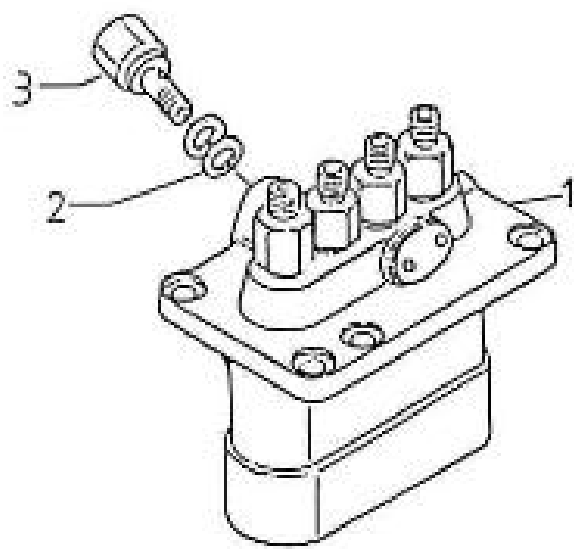

Brand: NanniDiesel
Model: Moteur 4.110HE
Version: Standard
Subassembly: Injection pump

N.	Item	Description	Qty	Notes
1	970512120	PUMP,INJECTION 4.110 CPL	1	
2	970492166	GASKET,RING INJ.PUMP	2	
3	970492165	SCREW,INJ.PUMP	3	

V. 28/03/2006

Pag. 19/55