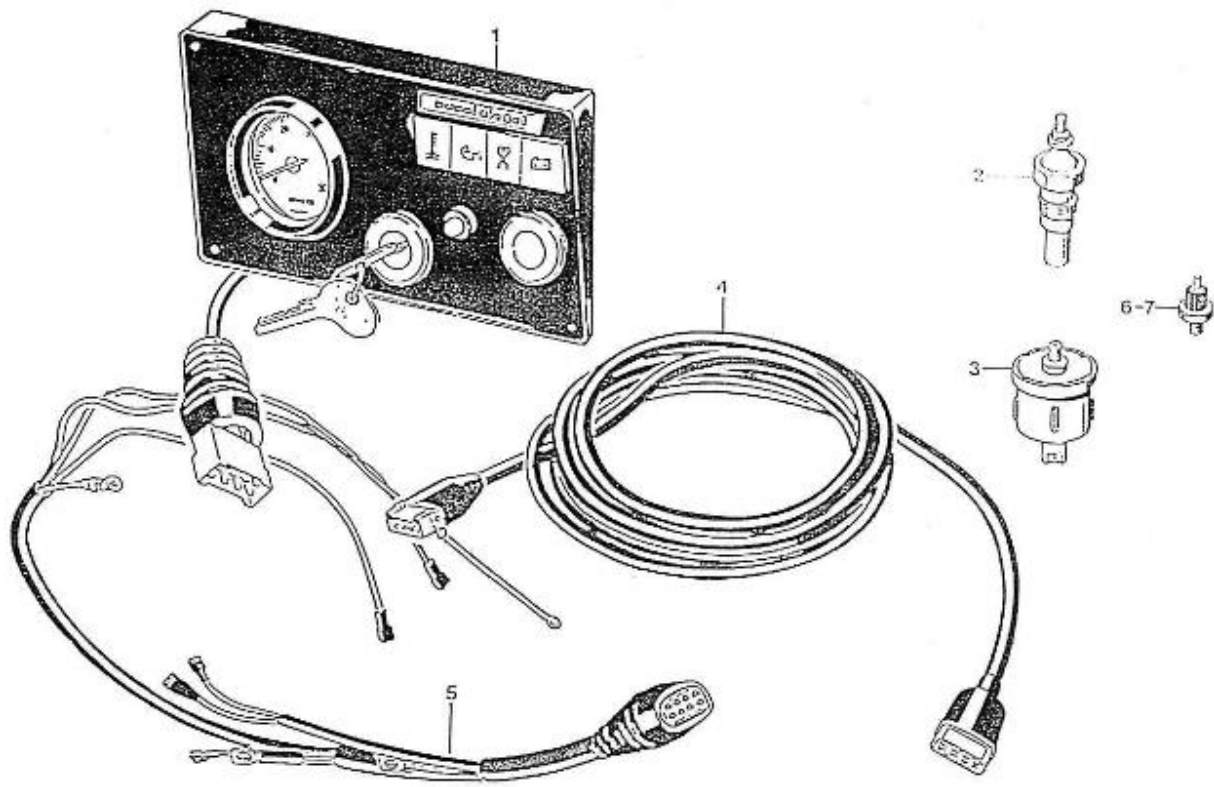

Brand: NanniDiesel	N.	Item	Description	Qty	Notes
Model: Moteur 4.110HE	1	970856000	PANEL	1	
Version: Standard	2	970861602	WATER TEMPERATURE SENDER	1	
Subassembly: Instruments panel STD	3	970861704	OIL PRESSURE SENDER 10B	1	
	4	970851402	NO LONGER AVAILABLE	1	
	5	970301376	WIRING,ENGINE HE	1	
	6	970851725	TEMPERATURE SENDER	1	
	7	970851603	WATER TEMPERATURE SENDER	1	

V. 28/03/2006

Pag. 35/55