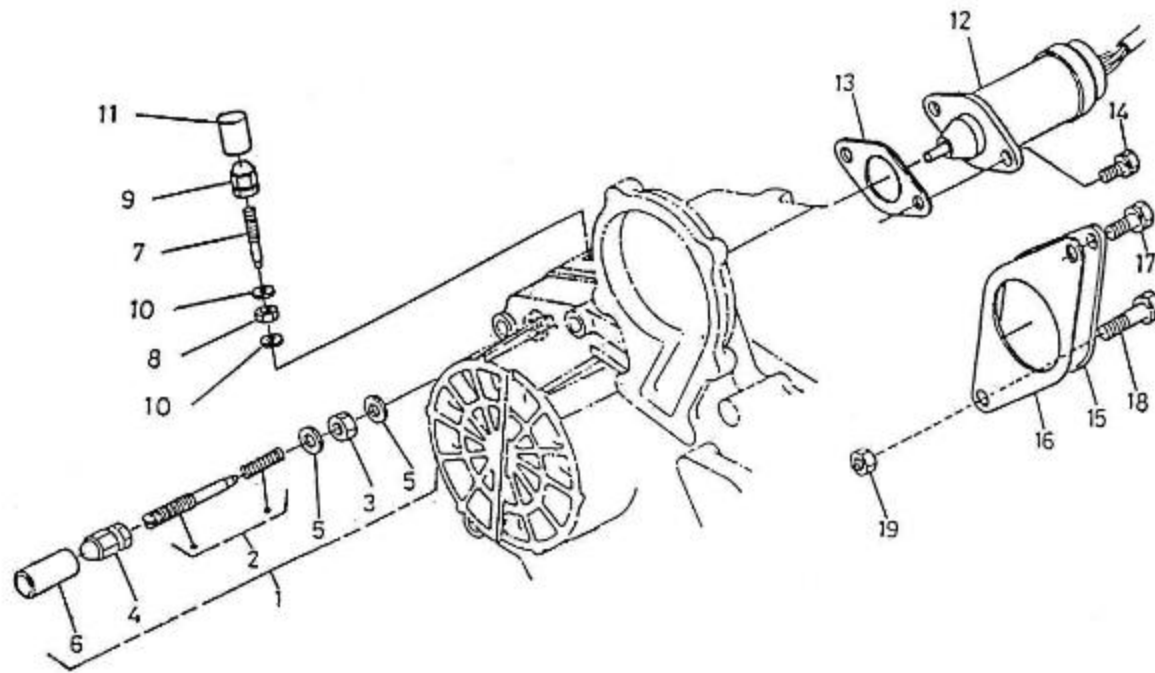

V. 28/03/2006

Pag. 17/35

Brand: NanniDiesel

Model: Moteur 4.150HE

Version: Standard

Subassembly: Engine stop lever

N.	Item	Description	Qty	Notes
1	970302865	BOLT,ADJ.IDLE CPL.4.150	1	
2	970302866	SCREW,ADJ.IDLE CPL.4.150	1	
3	970140402	NUT	1	
4	970140404	NUT	1	
5	970150403	RING,SEAL	2	
6	970302411	CAP,NUT	1	
7	970302868	SCREW,ADJUSTING	1	
8	970140402	NUT	1	
9	970140404	NUT	1	
10	970150403	RING,SEAL	2	
11	970302411	CAP,NUT	1	
12	970302869	SOLENOID,STOP 4.150	1	
13	970302870	GASKET,SOLENOID	1	
14	970490508	BOLT,M 6X 14	2	
15	970302871	COVER,HYD.PUMP	1	
16	970302872	GASKET	1	
17	970302873	BOLT,M 8X 20	1	
18	970302037	BOLT,M 8X 32	1	
19	970490903	NUT,M 8	1	