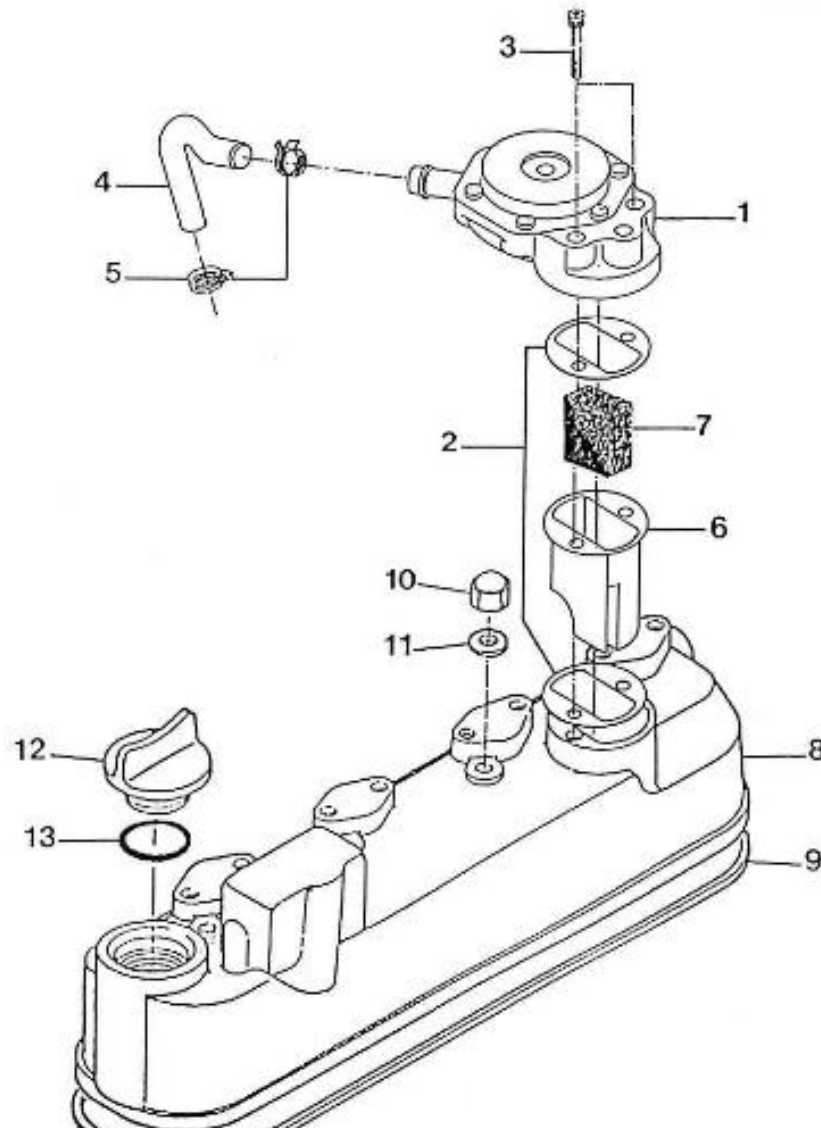

V. 28/03/2006

Pag. 3/35

Brand: NanniDiesel

Model: Moteur 4.150HE

Version: Standard

Subassembly: Oil pan

N.	Item	Description	Qty	Notes
1	970302710	PAN,OIL 4.150	1	
2	970302711	GASKET,OIL PAN 4.150	1	
3	970140123	BOLT ,M 6X12	26	
4	970307907	PLUG,DRAIN	1	
5	970307489	GASKET	1	
6	970304001	HOSE,OIL EXTRACTION 4.150 CPL.	1	
7	970302269	COUPLING,FITTING D10	1	
8	970302714	FILTER,OIL PAN 4.150	1	
9	970490919	BOLT,M 8X 16	1	
10	970301951	O-RING	1	
11	970302636	GUIDE,TUBE OIL DIPSTICK	1	
12	970302637	DIPSTICK	1	
13	970300199	GASKET,RING D16	1	
14	970439306	CLAMP,HOSE 11-17	1	
15	970307727	GUIDE,TUBE OIL DIPSTICK	1	
16	970302715	DIPSTICK,OIL LEVEL 4.150	1	

V. 28/03/2006

Pag. 4/35

Brand: NanniDiesel

Model: Moteur 4.150HE

Version: Standard

Subassembly: Cylinder head cover

N.	Item	Description	Qty	Notes
1	970302770	BREATHER,OIL CPL.4.150	1	
2	970302767	GASKET,BREATHER	2	
3	970141325	BOLT, M6X35	2	
4	970302766	PIPE,BREATHER	1	
5	970302811	CLAMP,PIPE	2	
6	970302768	HOUSING,BREATHER ELEMENT	1	
7	970302769	FILTER,BREATHER ELEMENT	1	
8	970302764	COVER,CYLINDER HEAD 4.150	1	
9	970302765	GASKET,COVER CYL:HEAD 4.150	1	
10	970302771	NUT,CAP	4	
11	970490505	GASKET,RING	4	
12	970490510	CAP,FILLING OIL	1	
13	970490511	O-RING	1	

V. 28/03/2006

Pag. 5/35

Brand: NanniDiesel

Model: Moteur 4.150HE

Version: Standard

Subassembly: Cylinder head

N.	Item	Description	Qty	Notes
1	970302717	HOOK,ENGINE 4.150	1	
2	970490901	HOOK,ENGINE 2.60-3.90-4.110	1	
3	970140919	BOLT, M8X14	2	
4	970302719	HEAD,CYLINDER CPL 4.150	1	
5	970140904	CAP, FREEZE	1	
6	970490107	PLUG, SOCK	2	
7	970302720	GUIDE, VALVE INTAKE 4.150	4	
8	970302721	GUIDE, VALVE EXHAUST 4.150	4	
9	970302722	CAP, FREEZE	3	
10	970302723	BOLT, CYL:HEAD	16	
11	970302724	BOLT, CYL:HEAD	2	
12	970140908	PLUG, CYL:HEAD 2.40	1	
13	970302725	GASKET, CYL:HEAD 4.150	1	
14	970490116	O-RING	1	