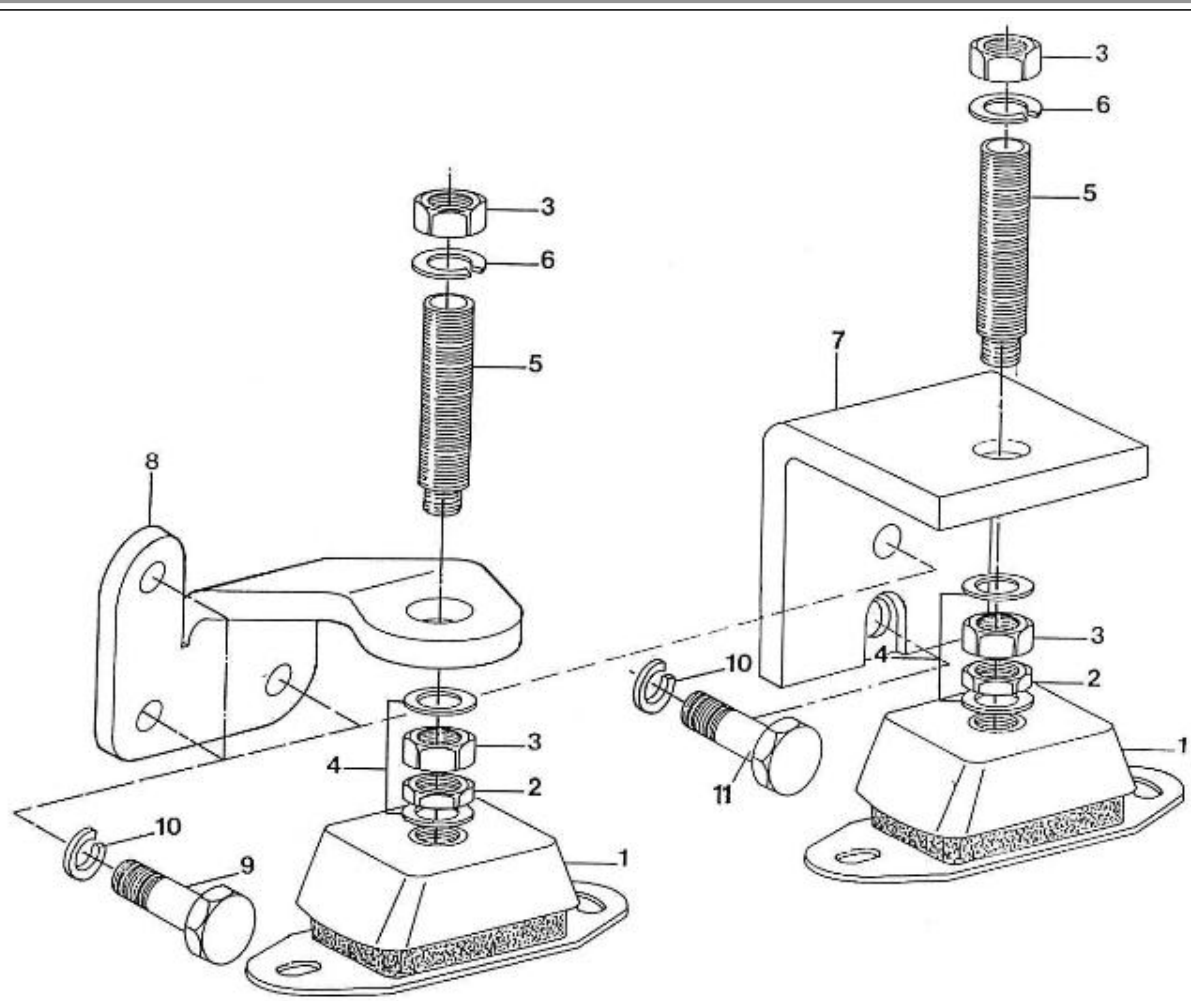

V. 28/03/2006

Pag. 32/35

Brand: NanniDiesel

Model: Moteur 4.150HE

Version: Standard

Subassembly: Engine mount

N.	Item	Description	Qty	Notes
1	970301794	MOUNT,RUBBER CPL.40 SMALL	4	
2	970302270	NUT,M16X1,5 LOW	4	
3	970302271	NUT,M16X1,5	8	
4	970649108	WASHER,PLAIN D16	8	
5	970302234	ROD,THREADED M16X 95 - M12	4	
6	970649109	WASHER,SPRING D16	4	
7	970301419	SUPPORT,MOUNT REAR	2	
8	970301418	SUPPORT,MOUNT FRONT (S5)	2	
9	970499051	BOLT,HEX M10X1,25X 30	8	
10	970119136	WASHER,SPRING D10	10	
11	970300044	BOLT,HEX M10X1,25X 25	2	