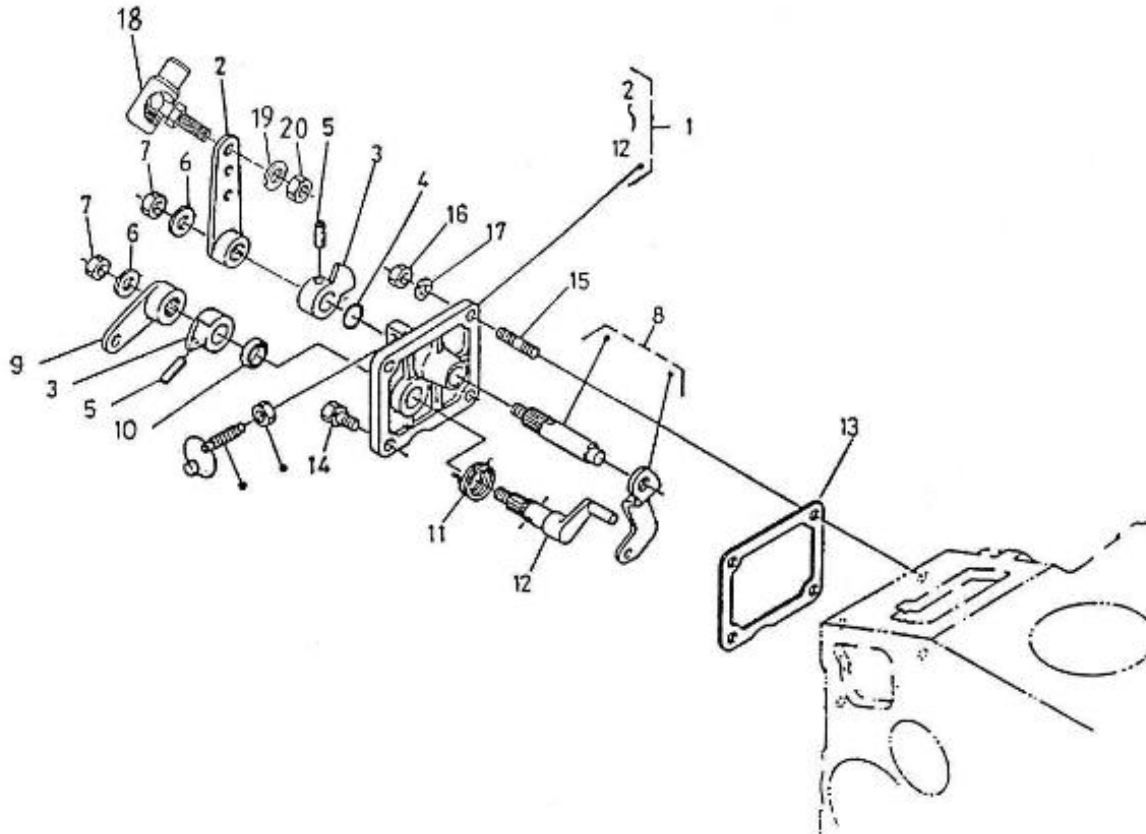

V. 28/03/2006

Pag. 8/35

Brand: NanniDiesel

Model: Moteur 4.150HE

Version: Standard

Subassembly: Speed control

N.	Item	Description	Qty	Notes
1	970302853	PLATE,CONTROL CPL.4.150	1	
2	970302854	LEVER,SPEED CONTROL	1	
3	970302855	LEVER,SPEED CONTROL	2	
4	970302856	O-RING	1	
5	970151130	PIN,SPRING RETAINER	2	
6	970302857	WASHER,PLAIN	2	
7	970302858	NUT	2	
8	970302859	LEVER,GOVERNOR CPL.	1	
9	970302860	LEVER,ENGINE STOP	1	
10	970302861	SEAL,OIL	1	
11	970302862	SPRING,RETURN LEVER	1	
12	970302863	SHAFT,STOP LEVER	1	
13	970302864	GASKET	1	
14	970491117	BOLT,M 6X 16	2	
15	970492513	STUD, M 6X 16	2	
16	970151133	NUT,M 6	2	
17	970119149	WASHER, SPRING D 6	2	
18	970830124	JOINT	1	
19	970119149	WASHER, SPRING D 6	1	
20	970635460	NUT,M 6	1	
21	970302607	SUPPORT,ACC.CONTROL (S5)	1	
22	970835020	CLAMP	1	