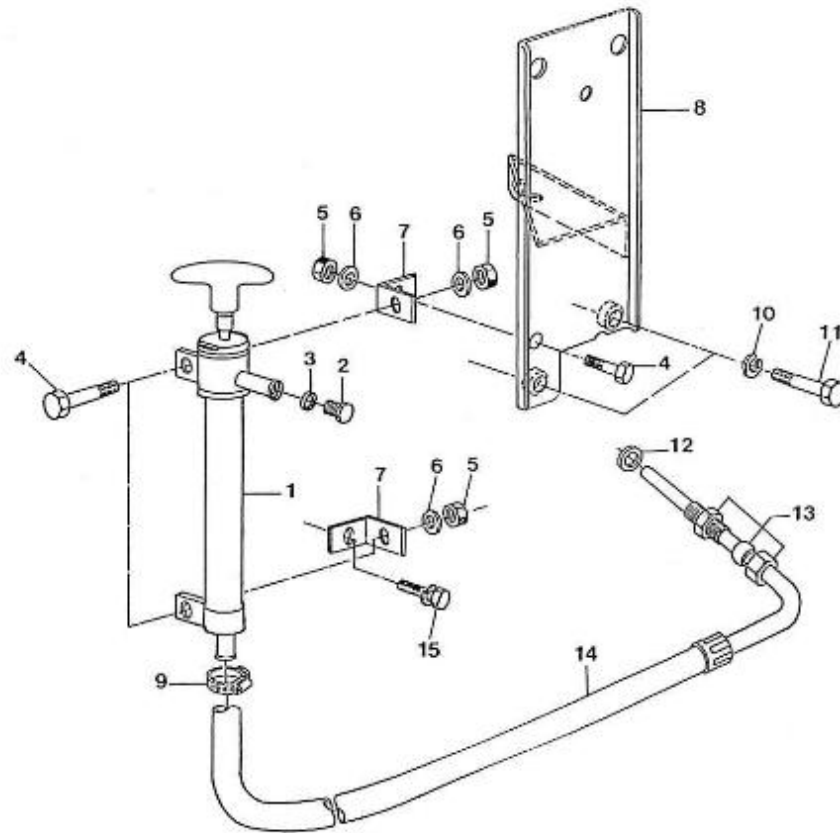

Brand: NanniDiesel

Model: Moteur 4.150HE

Version: Standard

Subassembly: Oil extraction pump

N.	Item	Description	Qty	Notes
1	970439302	PUMP,OIL EXTRACTION	1	
2	970832061	BOLT	1	
3	970300288	GASKET,M8	1	
4	970439910	BOLT,HEX M 6X 16	3	
5	970635460	NUT,M 6	3	
6	970119149	WASHER, SPRING D 6	3	
7	970302642	SUPPORT,OIL EXTRACTION PUMP S5	2	
8	970302604	SUPPORT,FUEL FILTER S5	1	
9	970439306	CLAMP,HOSE 11-17	1	
10	970119149	WASHER, SPRING D 6	2	
11	970302584	BOLT,HEX M 6X 60	2	
12	970300199	GASKET,RING D16	1	
13	970302269	COUPLING,FITTING D10	1	
14	970304001	HOSE,OIL EXTRACTION 4.150 CPL.	1	
15	970302736	BOLT,M 6X 45	1	
16	970302530	NUT,CONICAL	1	
17	970301092	COLLAR,D10	1	

V. 28/03/2006

Pag. 23/35