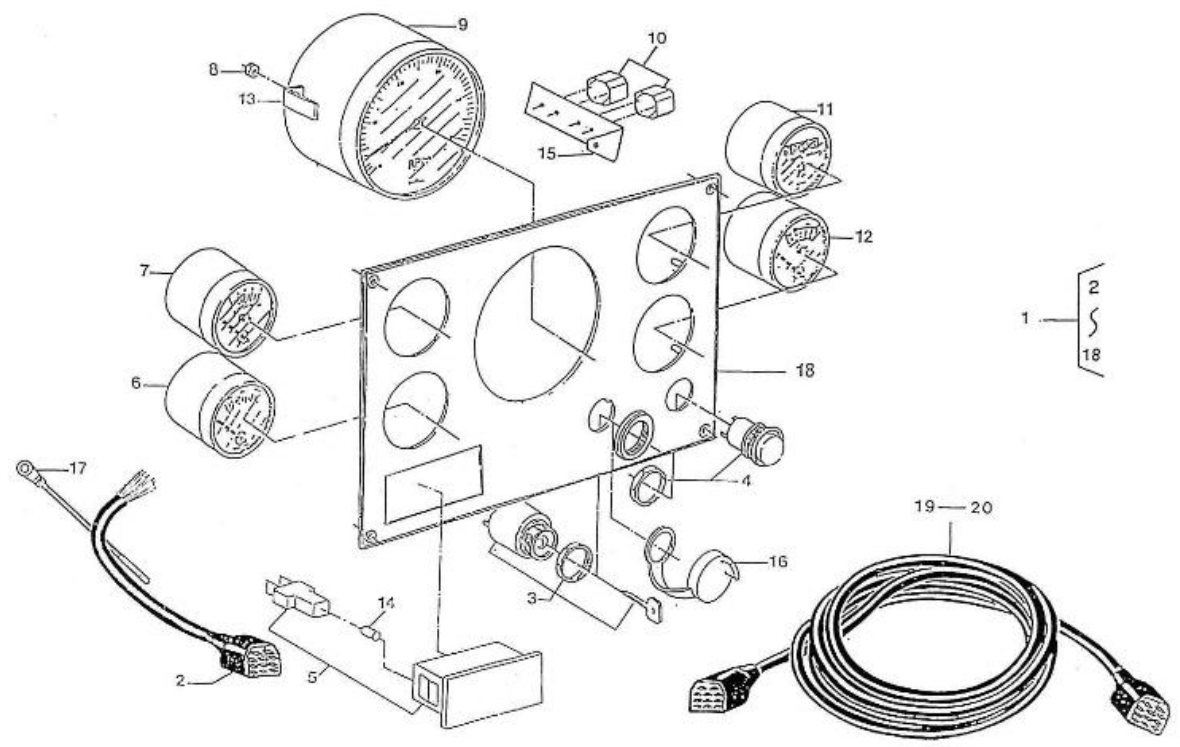

V. 28/03/2006

Pag. 27/35

Brand: NanniDiesel

Model: Moteur 4.150HE

Version: Standard

Subassembly: Panel 5 instruments

N.	Item	Description	Qty	Notes
1	970302674	PANEL,5 INSTR. 4000RPM 12V VDO	1	
2	970304004	WIRING,PANEL 5INSTR. CPL. (11P)	1	
3	970302667	SWITCH,BOSCH STARTER + GLOWING	1	
4	970300967	BUTTON,PUSH	1	
5	970856005	LIGHT WARNING	1	
6	970850603	THERM.V. 120C 12V D52	1	
7	970850705	OIL PRESSURE GAUGE 5B	1	
8	970301191	NUT,M 4 A2	12	
9	970301642	GAUGE,VDO,TACH,4000 12-24V 2P	1	
10	970302684	BUZZER,SONITRON SMA 24A P17.05	2	
11	970300742	GAUGE,VDO,HOUR,2P,D 52	1	
12	970850801	VOLTMETER	1	
13	970300920	CLAMP,INSTRUMENTS	12	
14	970856011	BULB 12V-2W	9	
15	970310182	SUPPORT	1	
16	970304021	COVER	1	
17	970304019	CABLEBINDER,PLASTIC 4.8X195	1	
18	970300790	PLATE,PANEL 5 INSTRUMENTS VDO	1	
19	970302665	WIRING,INTERMEDIATE 4MTR 11POS	1	
20	970302666	WIRING,INTERMEDIATE 8MTR 11POS	1	