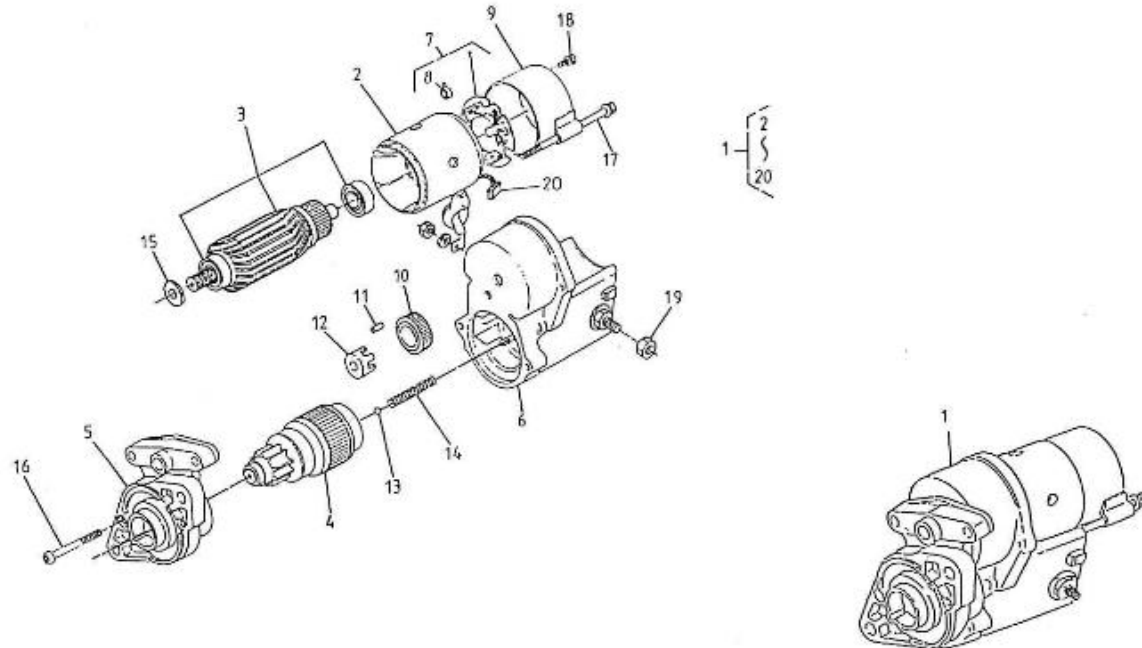

Brand: NanniDiesel

Model: Moteur 4.150HE

Version: Standard

Subassembly: Starter motor

N.	Item	Description	Qty	Notes
1	970517303	STARTER,MOTOR 12V 1,0KW 1P	1	
2	970517302	STATOR,4.110	1	
3	970517304	ROTOR,STARTER 4.110	1	
4	970517305	PINION,STARTER	1	
5	970517307	FRAME,DRIVE END-STARTER MOTOR	1	
6	970517306	HOLDER,MAGNET SWITCH	1	
7	970517317	HOLDER,BRUSH	1	
8	970517318	SPRING,BRUSH	4	
9	970517312	FRAME,END STARTER MOTOR 4.110H	1	
10	970517313	GEAR,2 STARTER MOTOR 4.110	1	
11	970517314	ROLLER,STARTER MOTOR 4.110	5	
12	970517315	BUSHING,PLASTIC (STARTER MOTOR	1	
13	970517316	BHEARING,BALL STARTER MOTOR	1	
14	970517319	SPRING,STARTER MOTOR 4.110	1	
15	970517320	WASHER,FELT	1	
16	970517321	SCREW	2	
17	970303964	BOLT	2	
18	970517323	BOLT	2	
19	970517324	NUT,STATER 4.110	1	
20	970303957	BRUSH	2	

V. 28/03/2006

Pag. 24/35