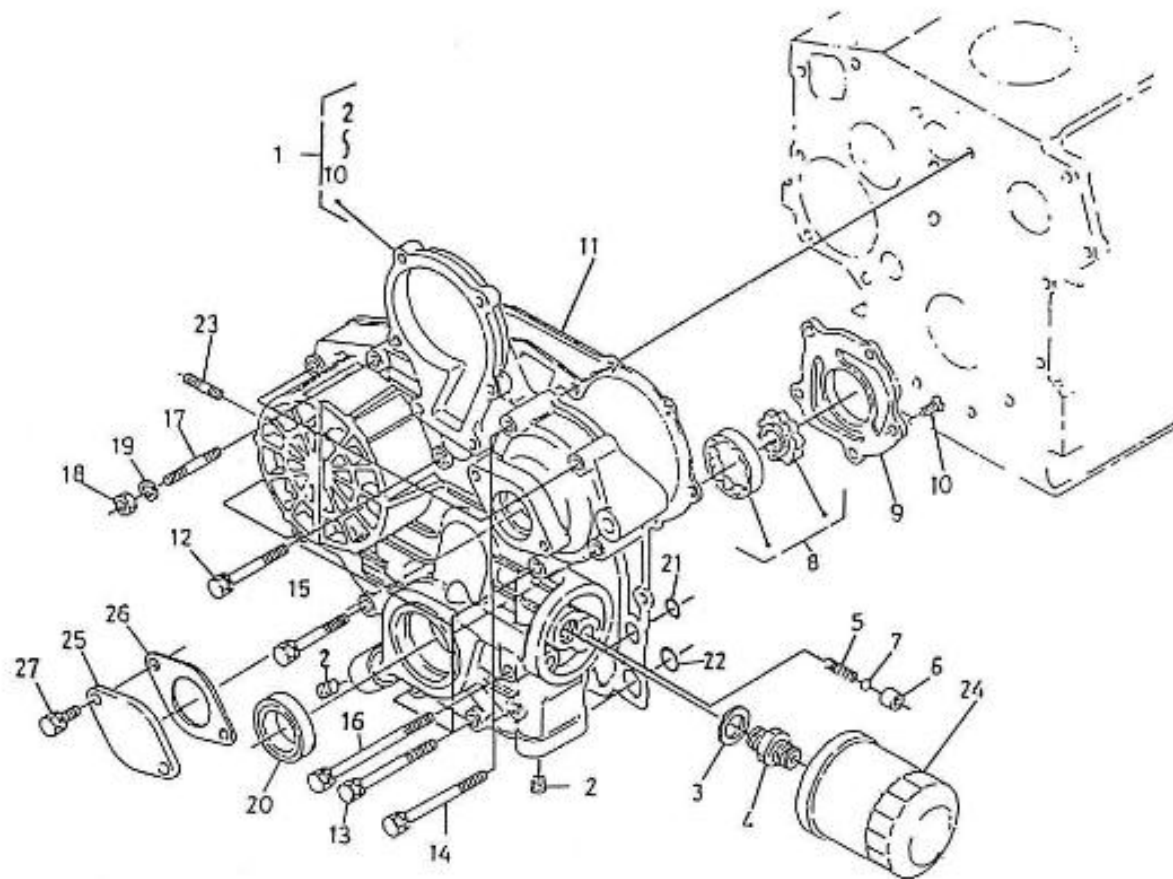

V. 28/03/2006

Pag. 2/35

Brand: NanniDiesel

Model: Moteur 4.150HE

Version: Standard

Subassembly: Timing case

N.	Item	Description	Qty	Notes
1	970302726	COVER,TIMING CASE CPL.4.150	1	
2	970310315	PLUG	2	
3	970302073	GASKET,RING	1	
4	970302728	NIPPLE	1	
5	970302729	SPRING	1	
6	970302730	SEAT,VALVE	1	
7	970302731	BEARING,BALL	1	
8	970302732	ASSY,ROTOR OIL PUMP	1	
9	970302733	COVER,OIL PUMP	1	
10	970302734	SCREW,ROUND HEAD	5	
11	970302735	GASKET,TIMING CASE 4.150	1	
12	970302736	BOLT,M 6X 45	3	
13	970302737	BOLT,M 6X 50	6	
14	970302738	BOLT,M 6X 55	2	
15	970144311	BOLT	1	
16	970302739	BOLT	1	
17	970302740	STUD,M 6X 45	1	
18	970151133	NUT,M 6	1	
19	970119149	WASHER, SPRING D 6	1	
20	970302741	SEAL,OIL	1	
21	970302003	O-RING	2	
22	970301922	O-RING	2	
23	970492513	STUD, M 6X 16	2	
24	970302742	FILTER,ELEMENT OIL 4.150 3.110	1	
25	970302743	COVER,H/METER UNIT	1	
26	970302744	GASKET,H/METER UNIT	1	
27	970491117	BOLT,M 6X 16	2	

V. 28/03/2006

Pag. 3/35

Brand: NanniDiesel

Model: Moteur 4.150HE

Version: Standard

Subassembly: Oil pan

N.	Item	Description	Qty	Notes
1	970302710	PAN,OIL 4.150	1	
2	970302711	GASKET,OIL PAN 4.150	1	
3	970140123	BOLT ,M 6X12	26	
4	970307907	PLUG,DRAIN	1	
5	970307489	GASKET	1	
6	970304001	HOSE,OIL EXTRACTION 4.150 CPL.	1	
7	970302269	COUPLING,FITTING D10	1	
8	970302714	FILTER,OIL PAN 4.150	1	
9	970490919	BOLT,M 8X 16	1	
10	970301951	O-RING	1	
11	970302636	GUIDE,TUBE OIL DIPSTICK	1	
12	970302637	DIPSTICK	1	
13	970300199	GASKET,RING D16	1	
14	970439306	CLAMP,HOSE 11-17	1	
15	970307727	GUIDE,TUBE OIL DIPSTICK	1	
16	970302715	DIPSTICK,OIL LEVEL 4.150	1	