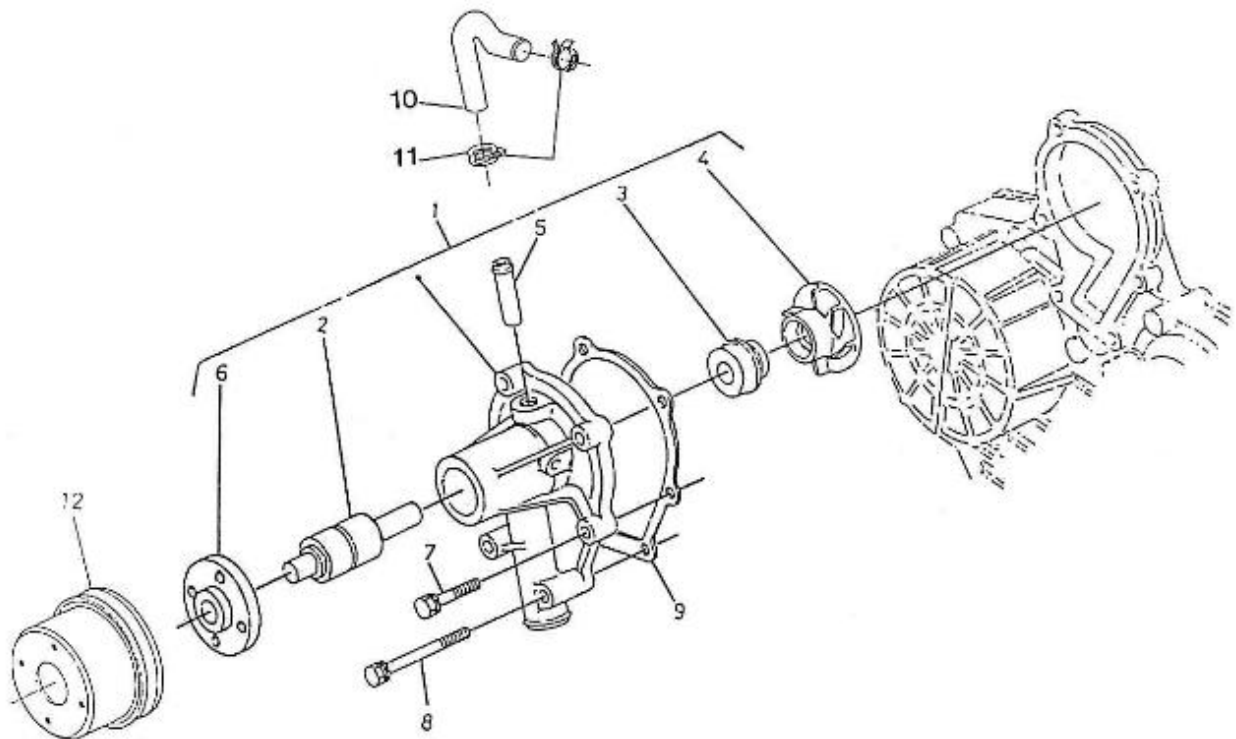

Brand: NanniDiesel
Model: Moteur 4.150HE
Version: Standard
Subassembly: Fresh water pump

N.	Item	Description	Qty	Notes
1	970302745	PUMP,F/WATER CPL.4.150	1	
2	970302746	BEARING,SHAFT W/PUMP	1	
3	970302747	SEAL,MECHANICAL F/W.PUMP	1	
4	970302748	IMPELLER,F/WATER PUMP 4.150	1	
5	970307629	PIPE,WATER RETURN	1	
6	970302750	FLANGE,W/PUMP	1	
7	970302751	BOLT,M 6X 30	4	
8	970302752	BOLT,M 6X 80	2	
9	970302753	GASKET,F/WATER PUMP 4.150	1	
10	970307071	PIPE,WATER RETURN	1	
11	970307103	BAND,PIPE	2	
12	970307124	PULLEY,FAN	1	

V. 28/03/2006

Pag. 20/35