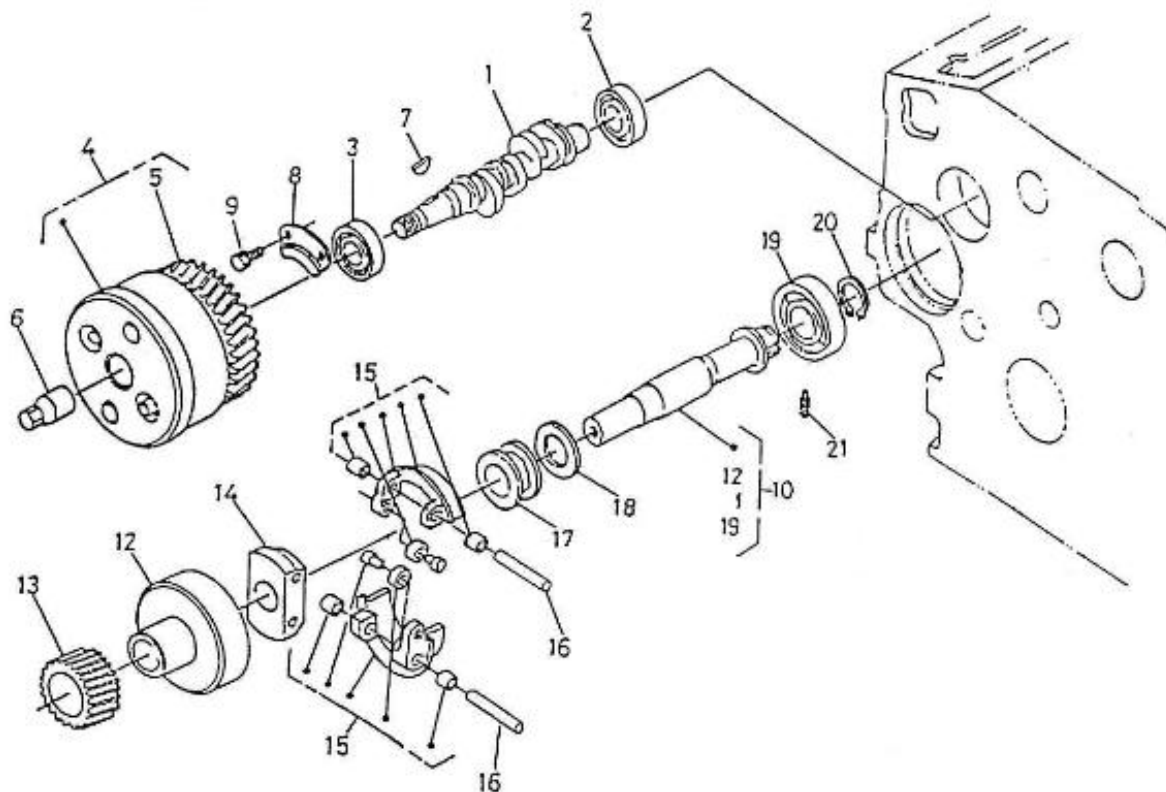

V. 28/03/2006

Pag. 12/35

Brand: NanniDiesel

Model: Moteur 4.150HE

Version: Standard

Subassembly: Camshaft fuel

N.	Item	Description	Qty	Notes
1	970302834	CAMSHAFT,FUEL 4.150	1	
2	970302835	BEARING,CASE	1	
3	970302836	BEARING,CASE	1	
4	970302837	TIMING,DEVICE CPL.4.150	1	
5	970302838	GEAR,INJ.PUMP	1	
6	970302839	NUT,CAP	1	
7	970302840	KEY,FEATHER	1	
8	970302841	STOPPER,FUEL CAMSHAFT	1	
9	970140123	BOLT ,M 6X12	2	
10	970302842	SHAFT,GOVERNOR CPL.4.150	1	
12	970302843	SHAFT,GOVERNOR GEAR 4.150	1	
13	970302844	GEAR,GOVERNOR	1	
14	970302845	SUPPORT,GOVERNOR WEIGHT	1	
15	970302846	WEIGHT,GOVERNOR CPL. 4.150	2	
16	970302847	SHAFT,GOVERNOR WEIGHT	2	
17	970302848	SLEEVE,GOVERNOR	1	
18	970302849	WASHER,THRUST	1	
19	970302850	BEARING,CASE	1	
20	970302851	CIR-CLIP,GOVERNOR SHAFT	1	
21	970302852	SCREW,SET	1	