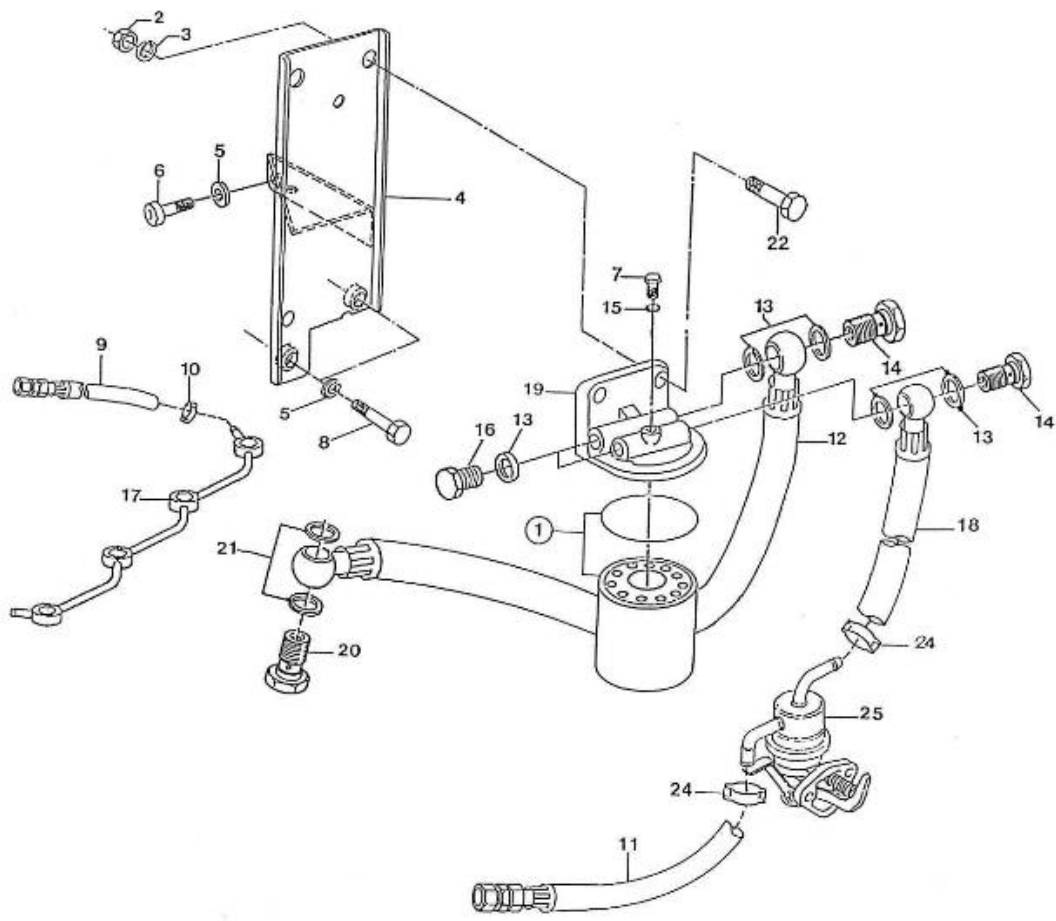

Brand: NanniDiesel

Model: Moteur 4.150HE

Version: Standard

Subassembly: Fuel filter Assy.

N.	Item	Description	Qty	Notes
1	970622350	FILTER,FUEL	1	
2	970119143	NUT, M10	2	
3	970119136	WASHER,SPRING D10	2	
4	970302604	SUPPORT,FUEL FILTER S5	1	
5	970119149	WASHER, SPRING D 6	3	
6	970604615	BOLT,SOCK M 6X 20	1	
7	970832061	BOLT	1	
8	970302584	BOLT,HEX M 6X 60	2	
9	970300293	HOSE,FUEL RETURN CPL.	1	
10	970310171	CLAMP	1	
11	970302330	HOSE,FUEL SUPPLY CPL.	1	
12	970302586	HOSE,FUEL SUPPLY INJ.PUMP CPL.	1	
13	970300306	GASKET,RING D14	6	
14	970432515	BOLT,BANJO M14X1,5	2	
15	970300288	GASKET,M8	1	
16	970875506	PLUG	2	
17	970302813	PIPE,FUEL OVERFLOW N01 CPL.	1	
18	970302587	HOSE,FUEL SUPPLY FILTER CPL. (	1	
19	970302494	SUPPORT,FUEL FILTER ELEMENT H-	1	
20	970304066	BOLT,BANJO	1	
21	970300430	GASKET,RING D10	2	
22	970635508	BOLT,HEX M10X 25	2	
24	970302585	CLAMP,TWO-EAR 11-13	2	
25	970302831	PUMP,FUEL FEED CPL.4.150	1	

V. 28/03/2006

Pag. 16/35