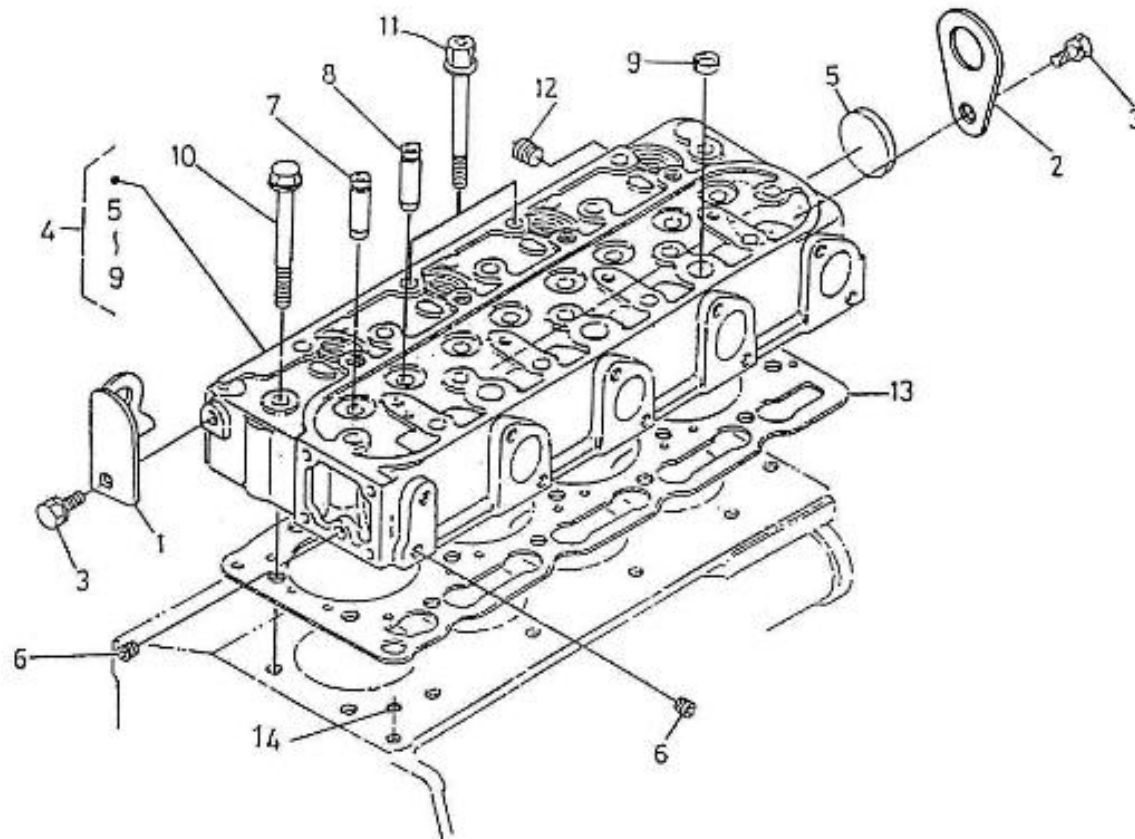

V. 28/03/2006

Pag. 5/35

Brand: NanniDiesel

Model: Moteur 4.150HE

Version: Standard

Subassembly: Cylinder head

N.	Item	Description	Qty	Notes
1	970302717	HOOK,ENGINE 4.150	1	
2	970490901	HOOK,ENGINE 2.60-3.90-4.110	1	
3	970140919	BOLT, M8X14	2	
4	970302719	HEAD,CYLINDER CPL 4.150	1	
5	970140904	CAP, FREEZE	1	
6	970490107	PLUG, SOCK	2	
7	970302720	GUIDE, VALVE INTAKE 4.150	4	
8	970302721	GUIDE, VALVE EXHAUST 4.150	4	
9	970302722	CAP, FREEZE	3	
10	970302723	BOLT, CYL:HEAD	16	
11	970302724	BOLT, CYL:HEAD	2	
12	970140908	PLUG, CYL:HEAD 2.40	1	
13	970302725	GASKET, CYL:HEAD 4.150	1	
14	970490116	O-RING	1	