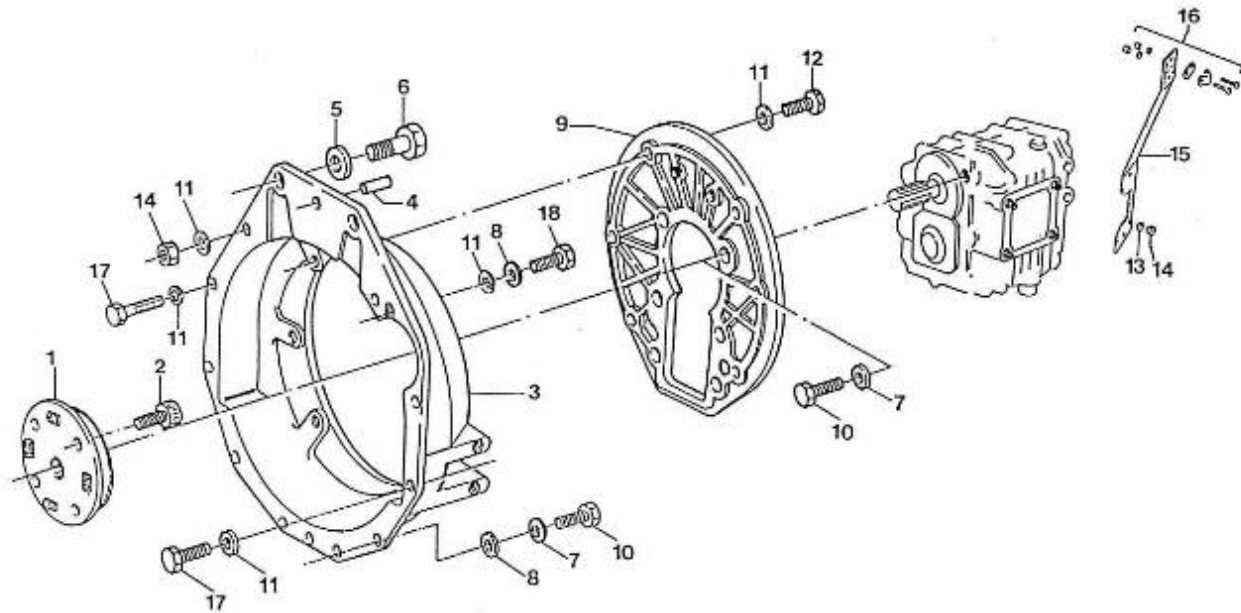

Brand: NanniDiesel

Model: Moteur 4.150HE

Version: Standard

Subassembly: Flywheel housing

N.	Item	Description	Qty	Notes
1	970776350	DAMPERPLATE	1	
2	970119147	BOLT, SOCK M 6X12	8	
3	970301400	HOUSING, FLYWHEEL (S5 H/HE)	1	
4	970304063	PIN	1	
5	970119137	WASHER, CORRUGATED D10	2	
6	970304013	BOLT, HEX M10X1.25X 35	2	
7	970119139	WASHER, CORRUGATED D8	12	
8	970119138	WASHER, SPRING D 8	1	
9	970301709	PLATE, ADAPTOR HBW50-100-150	1	
10	970119141	BOLT, HEX M8X 20	6	
11	970119137	WASHER, CORRUGATED D10	6	
12	970635508	BOLT, HEX M10X 25	6	
13	970119139	WASHER, CORRUGATED D8	2	
14	970027322	NUT, M 8	2	
15	970300373	SUPPORT, CONTROL HBW	1	
16	970835020	CLAMP	1	
17	970498003	BOLT, SOCK M 8X 25	2	
18	970635917	BOLT, SOCK M 8X 40	1	

V. 28/03/2006

Pag. 30/35