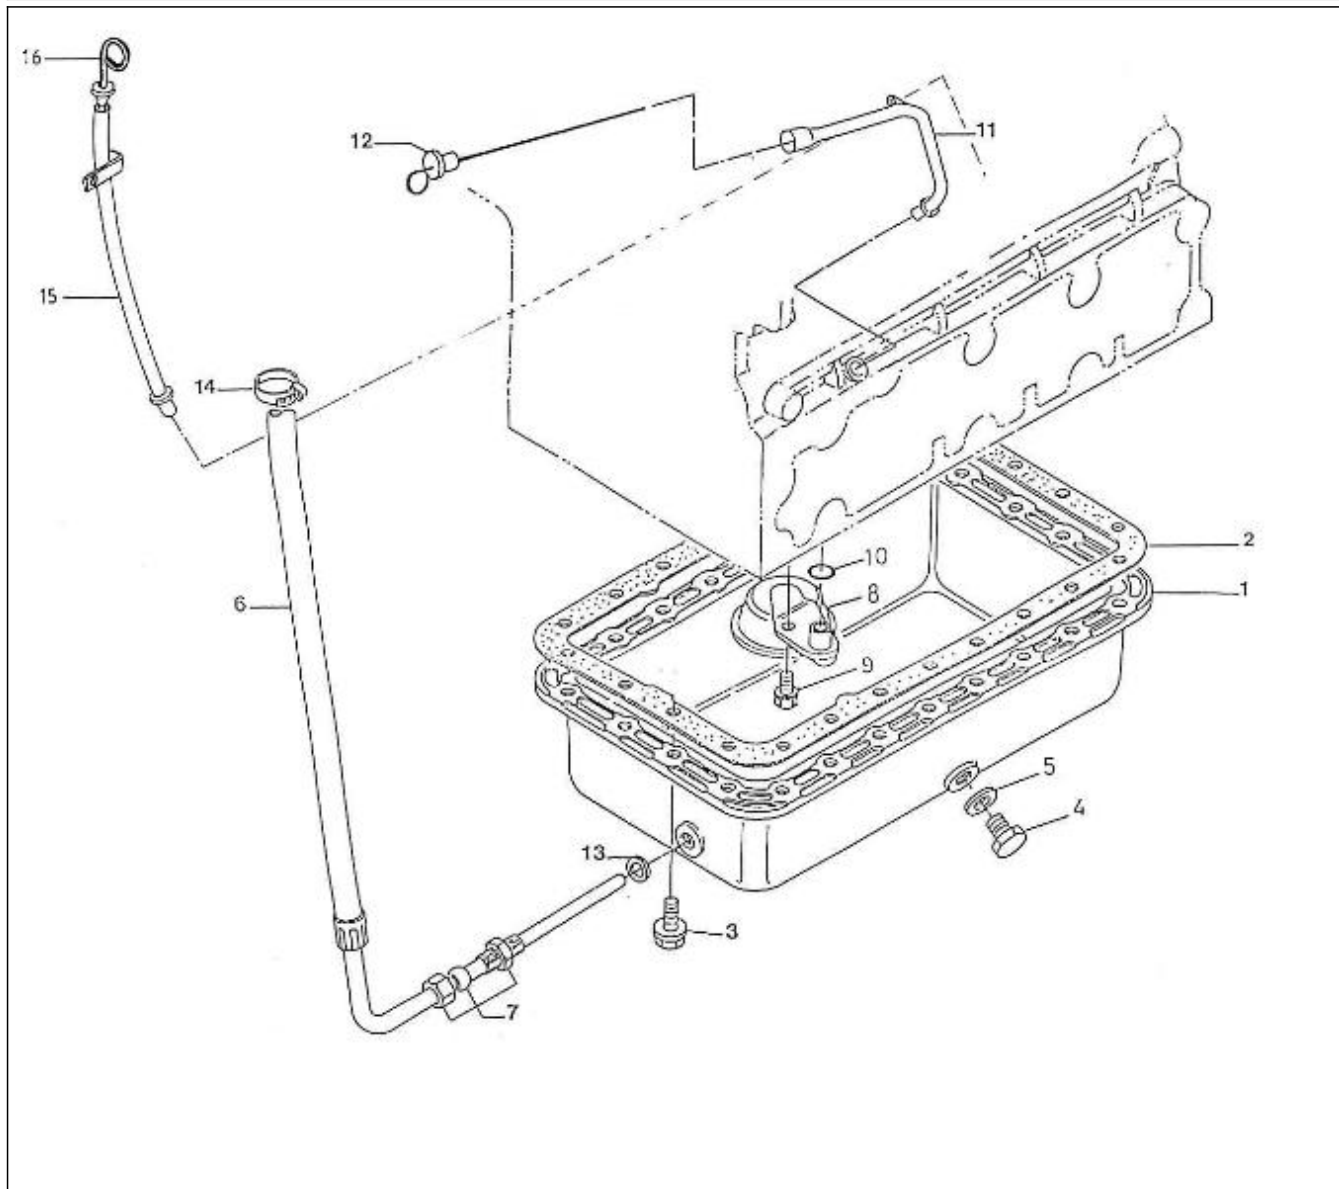

V. 28/03/2006

Pag. 3/35

Brand: NanniDiesel

Model: Moteur 4.150HE

Version: Standard

Subassembly: Oil pan

N.	Item	Description	Qty	Notes
1	970302710	PAN,OIL 4.150	1	
2	970302711	GASKET,OIL PAN 4.150	1	
3	970140123	BOLT ,M 6X12	26	
4	970307907	PLUG,DRAIN	1	
5	970307489	GASKET	1	
6	970304001	HOSE,OIL EXTRACTION 4.150 CPL.	1	
7	970302269	COUPLING,FITTING D10	1	
8	970302714	FILTER,OIL PAN 4.150	1	
9	970490919	BOLT,M 8X 16	1	
10	970301951	O-RING	1	
11	970302636	GUIDE,TUBE OIL DIPSTICK	1	
12	970302637	DIPSTICK	1	
13	970300199	GASKET,RING D16	1	
14	970439306	CLAMP,HOSE 11-17	1	
15	970307727	GUIDE,TUBE OIL DIPSTICK	1	
16	970302715	DIPSTICK,OIL LEVEL 4.150	1	