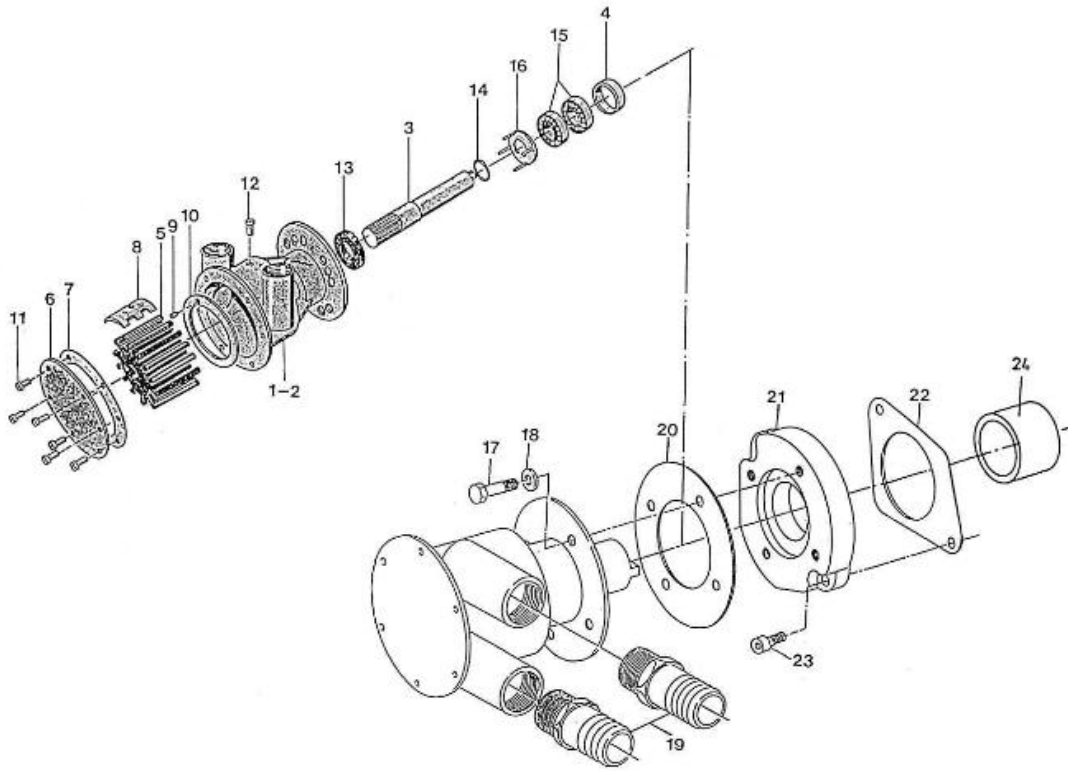

Brand: NanniDiesel

Model: Moteur 4.150HE

Version: Standard

Subassembly: Seawater pump Ass

N.	Item	Description	Qty	Notes
1	970301725	PUMP,WATER F5B-9 4.190	1	
2	970302153	HOUSING,WATER PUMP F5B-9	1	
3	970302154	SHAFT,WATER PUMP F5B-9	1	
4	970303672	GUIDE,WATER PUMP F5B-9000	1	
5	970604530	IMPELLER,WATER PUMP F 5B-/9	1	
6	970303673	COVER,END W/PUMP F5B-9000	1	
7	970604529	GASKET,F5B	1	
8	970303674	CAM,WATER PUMP F5B-9000	1	
9	970303675	PIN,WATER PUMP F5B-9000	1	
10	970300891	PLATE,WEAR W/PUMP F5B-9000	1	
11	970303677	SCREW,COVER W/PUMP F5B-9000	6	
12	970303678	SCREW,CAM WATER PUMP F5B-9000	1	
13	970614516	RING,SEAL OIL W/PUMP F5B-9000	1	
14	970303679	O-RING,WATER PUMP F5B-9000	1	
15	970770251	BEARING,BAIL WATER PUMP F5B-90	2	
16	970303680	WASHER,WATER PUMP F5B-9000	1	
17	970439910	BOLT,HEX M 6X 16	4	
18	970609602	WASHER,CORRUGATED D 6	4	
19	970604515	CONNECTION,HOSE HBW-20	2	
20	970614511	GASKET,WATER PUMP F5B-9	1	
21	970302606	FLANGE,WATER PUMP (S5)	1	
22	970302610	GASKET,FLANGE W/PUMP (S5)	1	
23	970604615	BOLT,SOCK M 6X 20	2	
24	970307007	BEARING	1	

V. 28/03/2006

Pag. 22/35