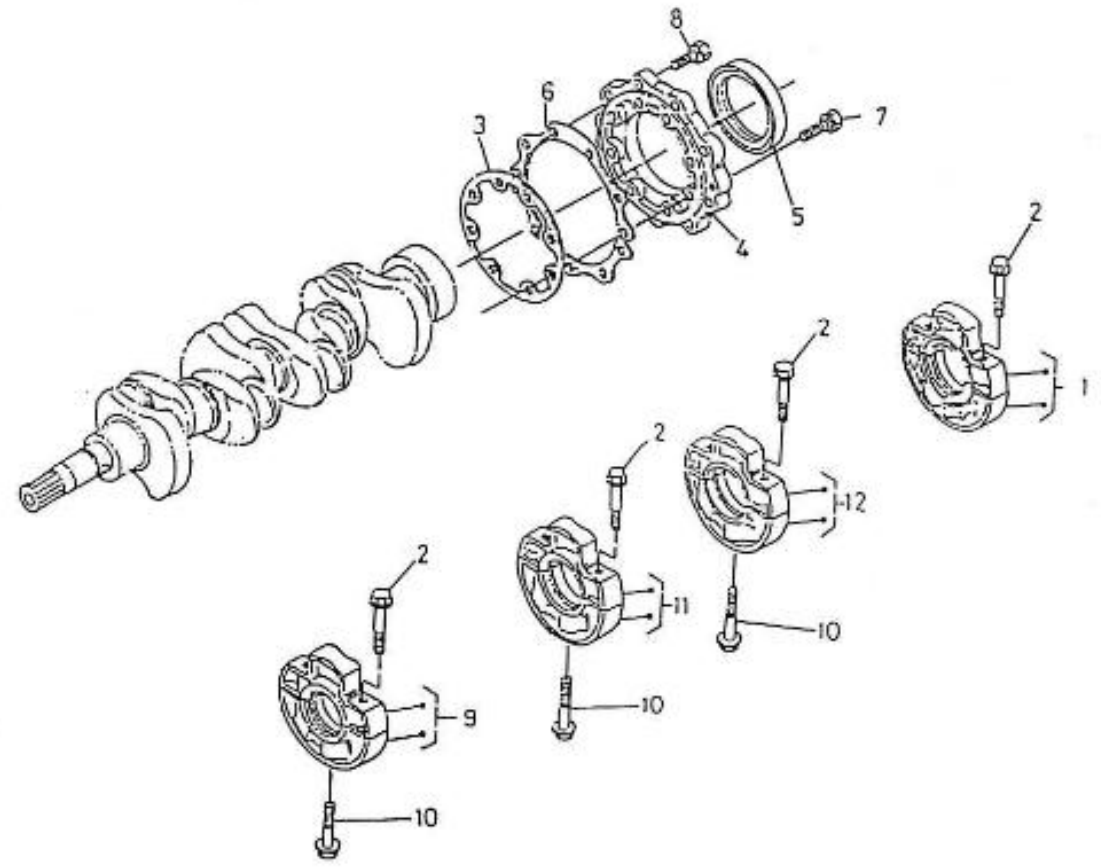

Brand: NanniDiesel
Model: Moteur 4.150HE
Version: Standard
Subassembly: Crankshaft

N.	Item	Description	Qty	Notes
1	970302754	BEARING,MAIN ASSY 4.150	1	
2	970302755	BOLT,BEARING CASE N01	8	
3	970302756	GASKET,BEARING CASE	1	
4	970302757	COVER,BEARING CASE	1	
5	970302758	SEAL,OIL	1	
6	970302759	GASKET,BEARING CASE	1	
7	970491537	BOLT,M 6X 25	8	
8	970491536	BOLT,M 6X 20	9	
9	970302760	BEARING,MAIN ASSY N01 4.150	1	
10	970302761	BOLT,BEARING CASE N02	3	
11	970302762	BEARING,MAIN ASSY N02 4.150	1	
12	970302763	BEARING,MAIN ASSY N03 4.150	1	

V. 28/03/2006

Pag. 11/35