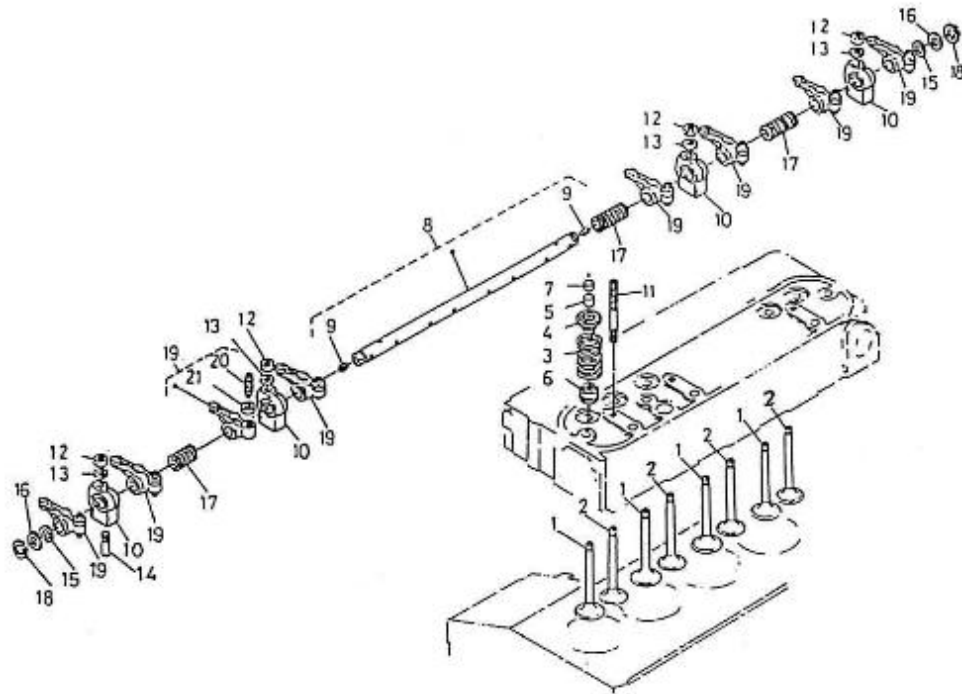

Brand: NanniDiesel

Model: Moteur 4.150HE

Version: Standard

Subassembly: Valves & Springs

N.	Item	Description	Qty	Notes
1	970302780	VALVE,INTAKE 4.150	4	
2	970302781	VALVE,EXHAUST 4.150	4	
3	970302782	SPRING,VALVE	8	
4	970491004	RETAINER,VALVE SPRING	8	
5	970491005	COLLET,VALVE SPRING	8	
6	970302784	SEAL,VALVE STEM	8	
7	970491007	CAP,VALVE	8	
8	970302785	SHAFT,ROCKER ARM	1	
9	970302786	VIS ARRET TIGE CULBUTEUR 4.150	2	
10	970302787	BRACKET,ROCKER ARM	4	
11	970302788	STUD	4	
12	970491013	NUT	4	
13	970491014	WASHER,PLAIN	4	
14	970491015	SCREW,SET	1	
15	970302789	WASHER,1	2	
16	970302790	WASHER,2	2	
17	970302791	SPRING,ROCKER,ARM	3	
18	970302792	CIR-CLIP,EXTERNAL	2	
19	970302793	ASSY,ROCKER ARM 4.150HE	8	
20	970302794	SCREW,ADJUSTING	8	
21	970302795	NUT	8	

V. 28/03/2006

Pag. 7/35