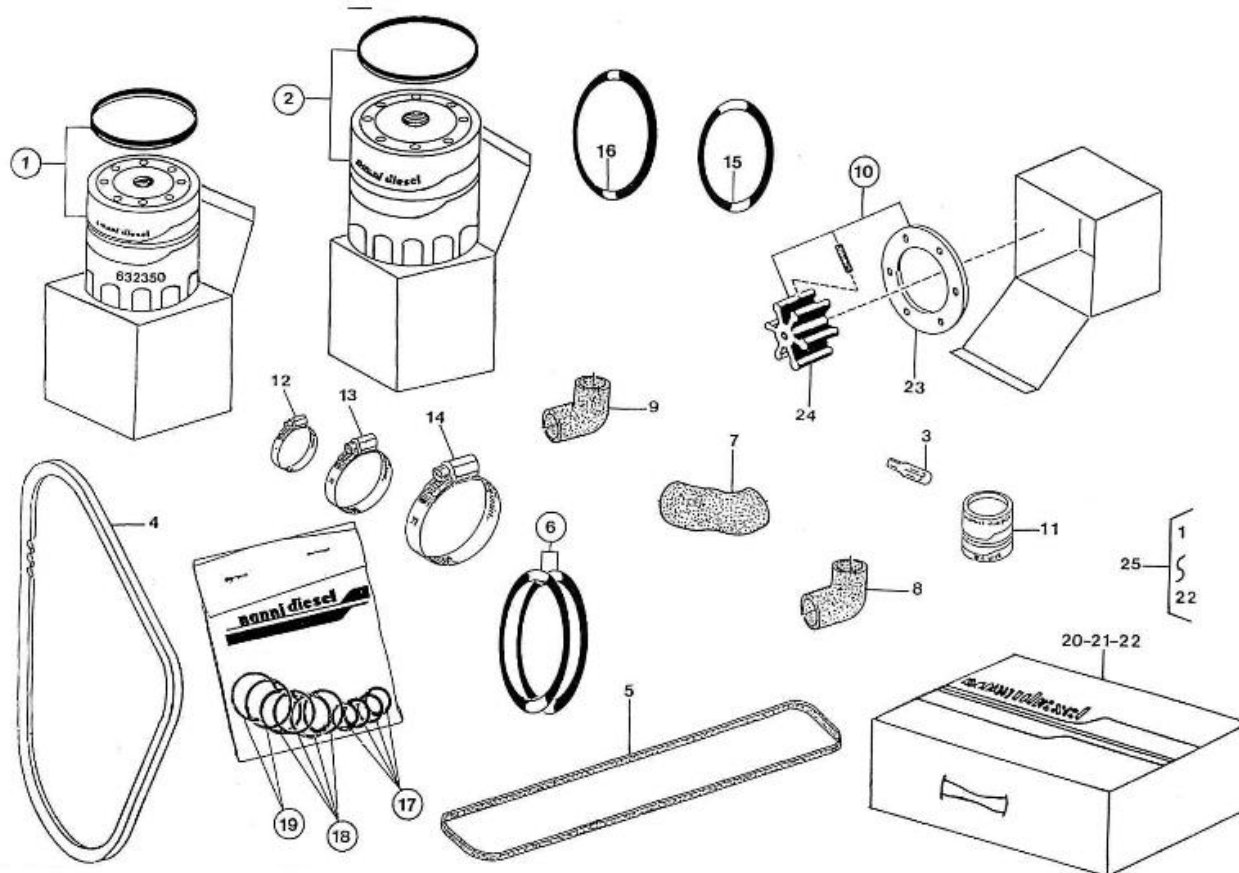

Brand: NanniDiesel

Model: Moteur 4.150HE

Version: Standard

Subassembly: Spare parts kit

N.	Item	Description	Qty	Notes
1	970622350	FILTER,FUEL	1	
2	970302742	FILTER,ELEMENT OIL 4.150 3.110	1	
3	970856011	BULB 12V-2W	1	
4	970637399	V-BELT	1	
5	970302765	GASKET,COVER CYL:HEAD 4.150	1	
6	970301719	O-RING,68,00X4,00	2	
7	970301714	HOSE,D32 COVER THERMO.4.190	1	
8	970301713	HOSE,ELBOW COVER HEATEX.4.190	1	
9	970302630	HOSE	1	
10	970604591	SET,IMPELLER W/PUMP 4.110-190-	1	
11	970301521	PAINT,NANNI BLUE 125CC	1	
12	970439306	CLAMP,HOSE 11-17	2	
13	970300922	CLAMP,HOSE 26-38	2	
14	970604533	CLAMP,HOSE 32-44	1	
15	970302609	O-RING	1	
16	970302608	O-RING	1	
17	970300288	GASKET,M8	4	
18	970300306	GASKET,RING D14	4	
19	970300199	GASKET,RING D16	2	
20	970310008	CASE	1	
21	970301347	INSERT,CASE	1	
22	970301348	INSERT,CASE BOTTOM	1	
23	970604529	GASKET,F5B	1	
24	970604530	IMPELLER,WATER PUMP F 5B/-9	1	
25	970302600	CASE,SPARE PARTS CPL.4.150HE	1	

V. 28/03/2006

Pag. 34/35