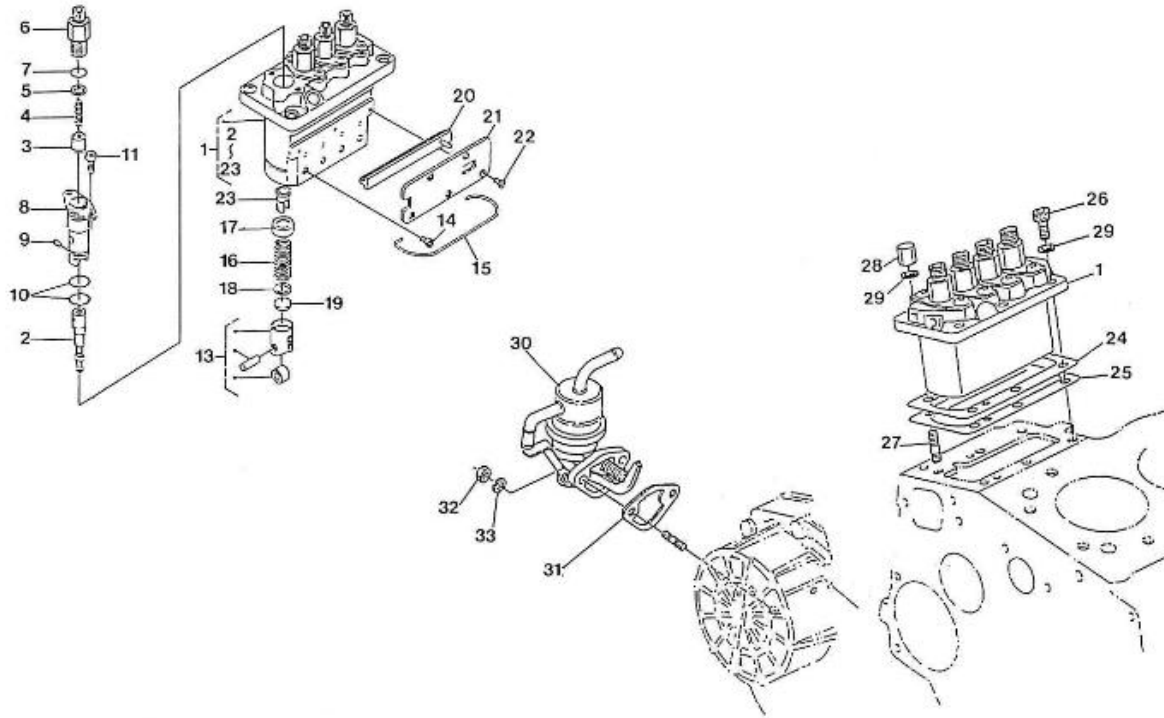

Brand: NanniDiesel

Model: Moteur 4.150HE

Version: Standard

Subassembly: Injection & Fuel pump

N.	Item	Description	Qty	Notes
1	970302828	PUMP,INJECTION 4.150 CPL	1	
2	970302916	PLUNGER,PUMP	4	
3	970142147	VALVE,INJ.PUMP 2. 40HE	4	
4	970142148	SPRING,INJ.PUMP	4	
5	970142149	GASKET,RING INJ.PUMP 2.40	4	
6	970302917	HOLDER,DELIVERY VALVE	4	
7	970142151	O-RING,INJ.PUMP	4	
8	970302918	FLANGE,SLEEVE	4	
9	970302919	PIN,JOINT	4	
10	970142161	O-RING,INJ.PUMP	8	
11	970303946	SCREW	8	
13	970142165	TAPPET,INJ.PUMP CPL.	4	
14	970303947	PIN,TAPPET GUIDE	4	
15	970303948	PIN,CLAMP	1	
16	970142159	SPRING,INJ.PUMP	4	
17	970303949	SEAT,SPRING -UPPER-	4	
18	970303950	SEAT,SPRING -LOWER-	4	
19	970303951	SHIM	1	
20	970303952	RACK,CONTROL	1	
21	970303953	PLATE	1	
22	970303954	SCREW	5	
23	970142168	SLEEVE,CONTROL	4	
24	970302829	SHIM,INJECTION PUMP 4.150	1	
25	970302830	SHIM,INJECTION PUMP 4.150	2	
26	970142138	BOLT,SOCK M 6X 20	3	
27	970142139	STUD,INJ.PUMP	3	
28	970142140	NUT,CAP	3	
29	970119149	WASHER, SPRING D 6	6	
30	970302831	PUMP,FUEL FEED CPL.4.150	1	
31	970142512	GASKET,FUEL PUMP 2. 40	1	
32	970151133	NUT,M 6	2	
33	970119149	WASHER, SPRING D 6	2	

V. 28/03/2006

Pag. 14/35