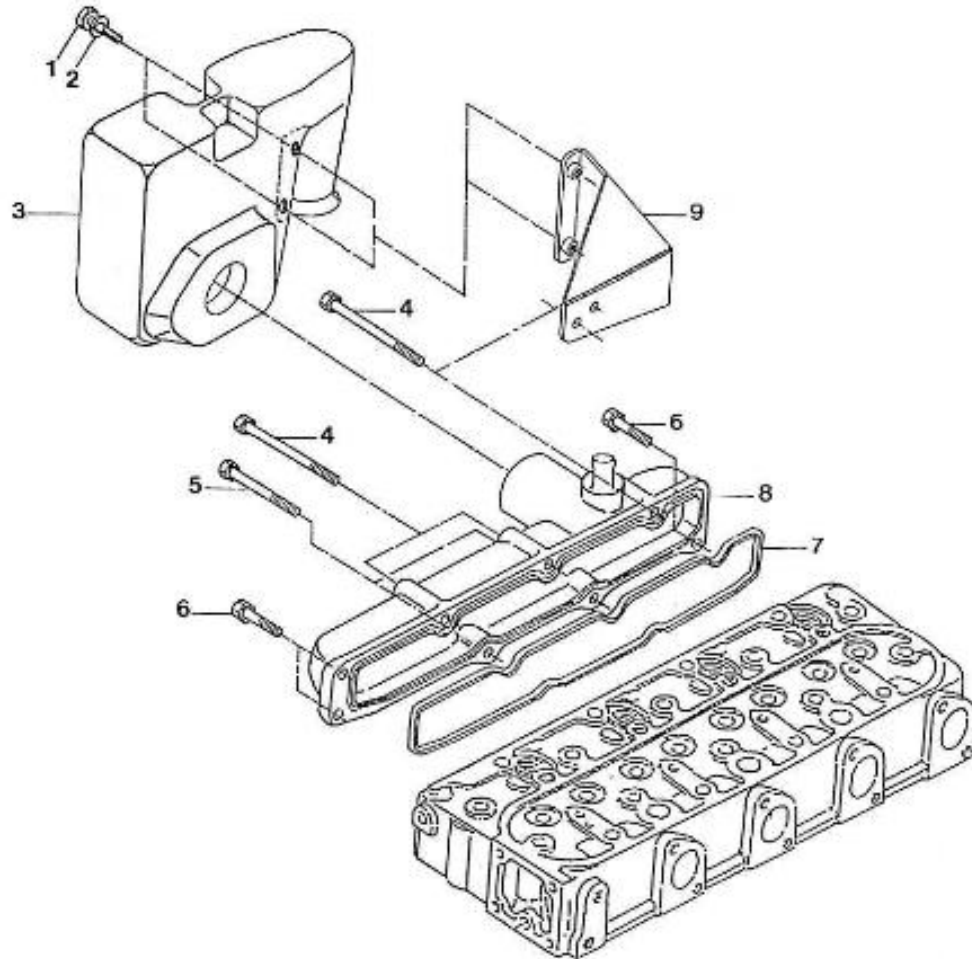

Brand: NanniDiesel

Model: Moteur 4.150HE

Version: Standard

Subassembly: Air filter

N.	Item	Description	Qty	Notes
1	970304025	BOLT,HEXM 6X 10 A2	2	
2	970304026	WASHER,PLAIN D 6 A2	2	
3	970302624	FILTER,AIR (S5)	1	
4	970302737	BOLT,M 6X 50	3	
5	970302751	BOLT,M 6X 30	2	
6	970490119	BOLT,M 6X 18	2	
7	970302773	GASKET,INTAKE MANIFOLD 4.150	1	
8	970302772	MANIFOLD,INTAKE 4.150	1	
9	970302640	SUPPORT,AIR FILTER S5	1	

V. 28/03/2006

Pag. 17/35