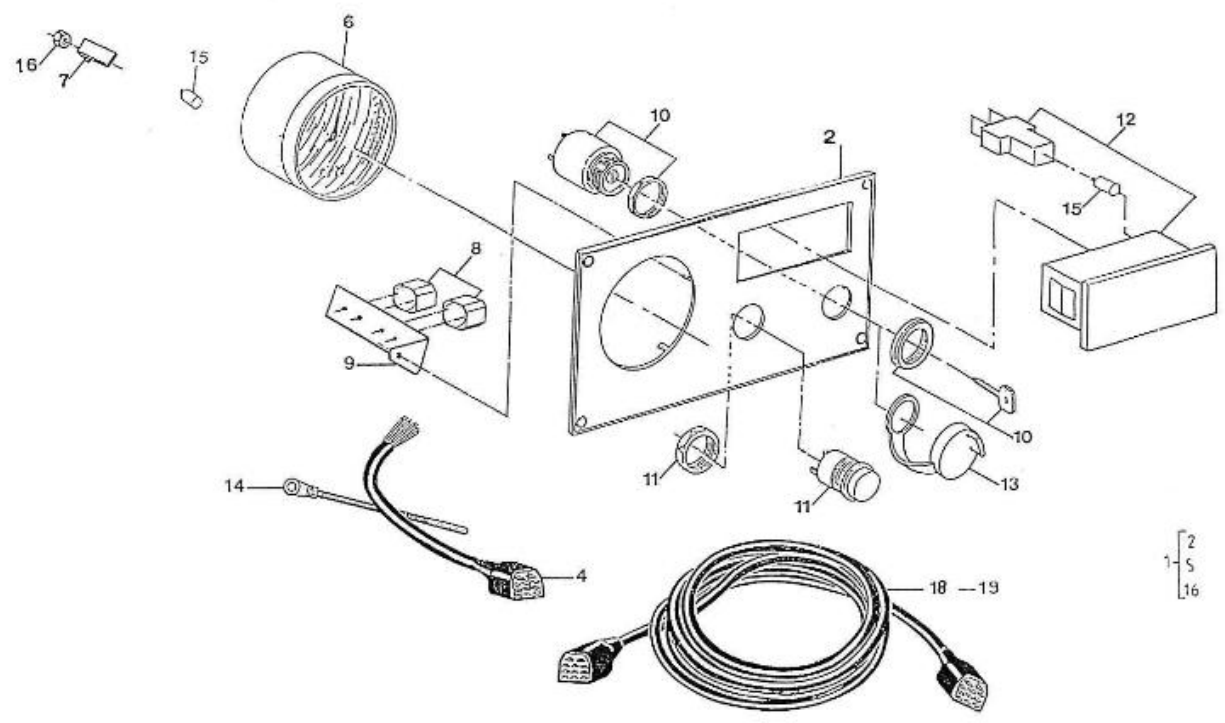

Brand: NanniDiesel
Model: Moteur 4.150HE
Version: Standard
Subassembly: Panel 1 instrument

N.	Item	Description	Qty	Notes
1	970302670	PANEL,1 INSTR.TACHO CPL VDO	1	
2	970302214	PLATE,PANEL 1 INSTRUMENT	1	
4	970302662	WIRING,PANEL 1 INSTR. (11P)	1	
6	970301642	GAUGE,VDO,TACH,4000 12-24V 2P	1	
7	970300920	CLAMP,INSTRUMENTS	4	
8	970302684	BUZZER,SONITRON SMA 24A P17.05	2	
9	970310182	SUPPORT	1	
10	970302667	SWITCH,BOSCH STARTER + GLOWING	1	
11	970300967	BUTTON,PUSH	1	
12	970856005	LIGTH WARNING	1	
13	970304021	COVER	1	
14	970304019	CABLEBINDER,PLASTIC 4.8X195	1	
15	970856011	BULB 12V-2W	5	
16	970301191	NUT,M 4 A2	4	
18	970302665	WIRING,INTERMEDIATE 4MTR 11POS	1	
19	970302666	WIRING,INTERMEDIATE 8MTR 11POS	1	

V. 28/03/2006

Pag. 26/35