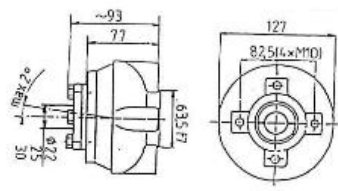

V. 28/03/2006

Pag. 34/35

Brand: NanniDiesel

Model: Moteur 4.150HE

Version: Standard

Subassembly: Shaft coupling

N.	Item	Description	Qty	Notes
1	970300733	FLEXIBLE COUPLING 4 P	1	
4	970301226	"CONE,CLAMPING 4" 22"	1	
5	970301104	"CONE,CLAMPING 4" 25"	1	
6	970301105	"CONE,CLAMPING 4" 30"	1	
7	970301222	COUPLING	1	
8	970301221	COUPLING	1	
9	970609157	BOLT,SOCK M10X 55	4	
10	970119143	NUT, M10	4	
11	970119136	WASHER,SPRING D10	4	
12	970621020	STUD,M10X 22	4	
13	970409603	BOLT,HEX M 8X 25	6	
14	970307180	FLEXIBLE COUPLING	1	
15	970307181	FLEXIBLE COUPLING	1	
16	970307182	FLEXIBLE COUPLING	1	
17	970307183	FLEXIBLE COUPLING	1	
18	970307184	FLEXIBLE COUPLING	1	
19	970307185	FLEXIBLE COUPLING	1	
20	970307186	FLANGE	1	
21	970307187	FLANGE	1	
22	970307191	SET OF GASKETS	1	