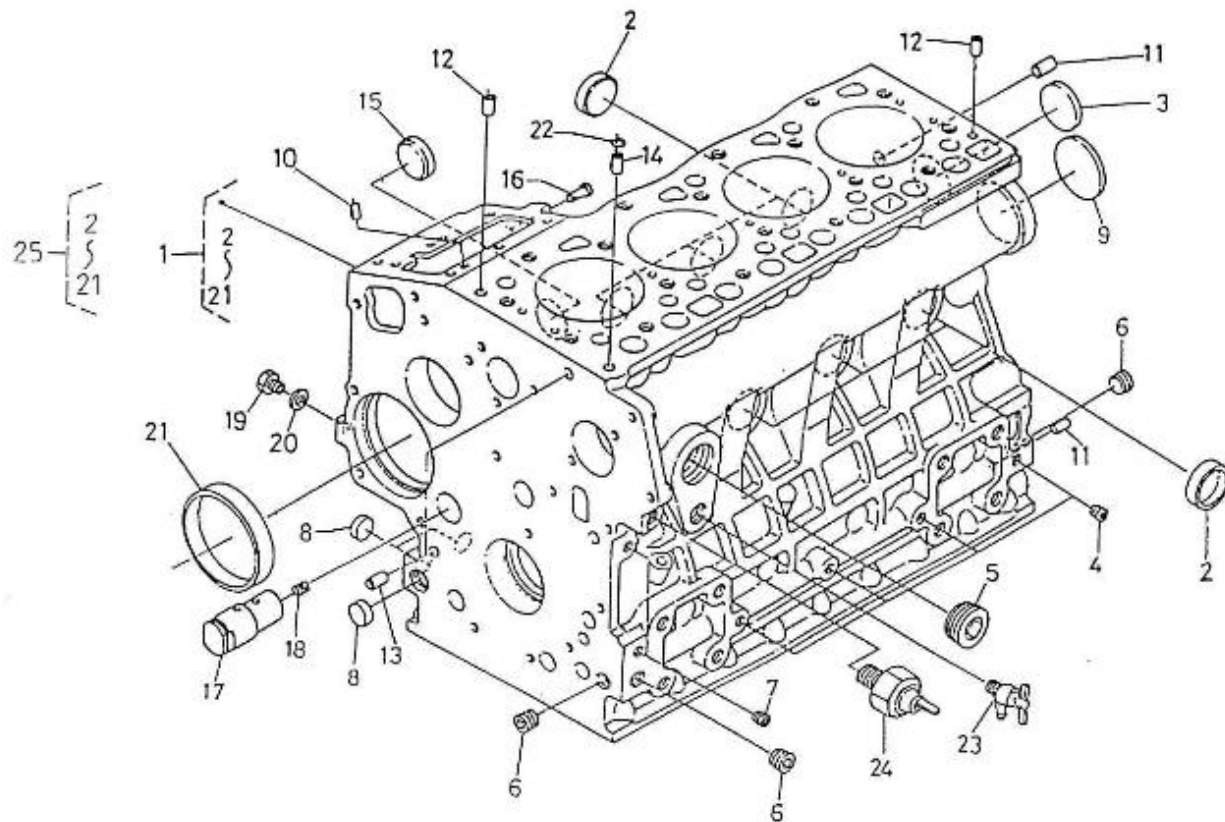

N.	Item	Description	Qty	Notes
1	970302701	CRANKCASE,CPL.4.150	1	
2	970140104	CAP, FREEZE	6	
3	970301938	CAP,FREEZE	1	
4	970490107	PLUG,SOCK	4	
5	970302702	PLUG,SOCK	1	
6	970302703	PLUG,SOCK	3	
7	970490108	PLUG,SOCK	2	
8	970301903	PLUG	3	
9	970302704	PLUG,EXPANTION	1	
10	970140109	PIN, CYLINDRICAL	2	
11	970490111	PIN,CYLINDRICAL	2	
12	970302705	WIRING,INTERMEDIATE 4MTR 11POS	2	
13	970490113	PIN,PIPE	2	
14	970302706	PIN,PIPE	1	
15	970302707	CAP,FREEZE	1	
16	970490204	PIN,TIMING COVER	1	
17	970302708	SHAFT,IDLE GEAR 2	1	
18	970302043	SCREW,SET	1	
19	970301912	PLUG	1	
20	970491131	WASHER,SEAL	1	
21	970302709	BUSH,GOVERNOR GEAR	1	
22	970490116	O-RING	1	
23	970140114	PLUG, DRAIN -400	1	
24	970851700	SWITCH,OIL	1	
25	970307957	COMP.CRANKCASE	1	

V. 28/03/2006

Pag. 2/35

Brand: NanniDiesel

Model: Moteur 4.150HE

Version: Standard

Subassembly: Timing case

N.	Item	Description	Qty	Notes
1	970302726	COVER,TIMING CASE CPL.4.150	1	
2	970310315	PLUG	2	
3	970302073	GASKET,RING	1	
4	970302728	NIPPLE	1	
5	970302729	SPRING	1	
6	970302730	SEAT,VALVE	1	
7	970302731	BEARING,BALL	1	
8	970302732	ASSY,ROTOR OIL PUMP	1	
9	970302733	COVER,OIL PUMP	1	
10	970302734	SCREW,ROUND HEAD	5	
11	970302735	GASKET,TIMING CASE 4.150	1	
12	970302736	BOLT,M 6X 45	3	
13	970302737	BOLT,M 6X 50	6	
14	970302738	BOLT,M 6X 55	2	
15	970144311	BOLT	1	
16	970302739	BOLT	1	
17	970302740	STUD,M 6X 45	1	
18	970151133	NUT,M 6	1	
19	970119149	WASHER, SPRING D 6	1	
20	970302741	SEAL,OIL	1	
21	970302003	O-RING	2	
22	970301922	O-RING	2	
23	970492513	STUD, M 6X 16	2	
24	970302742	FILTER,ELEMENT OIL 4.150 3.110	1	
25	970302743	COVER,H/METER UNIT	1	
26	970302744	GASKET,H/METER UNIT	1	
27	970491117	BOLT,M 6X 16	2	