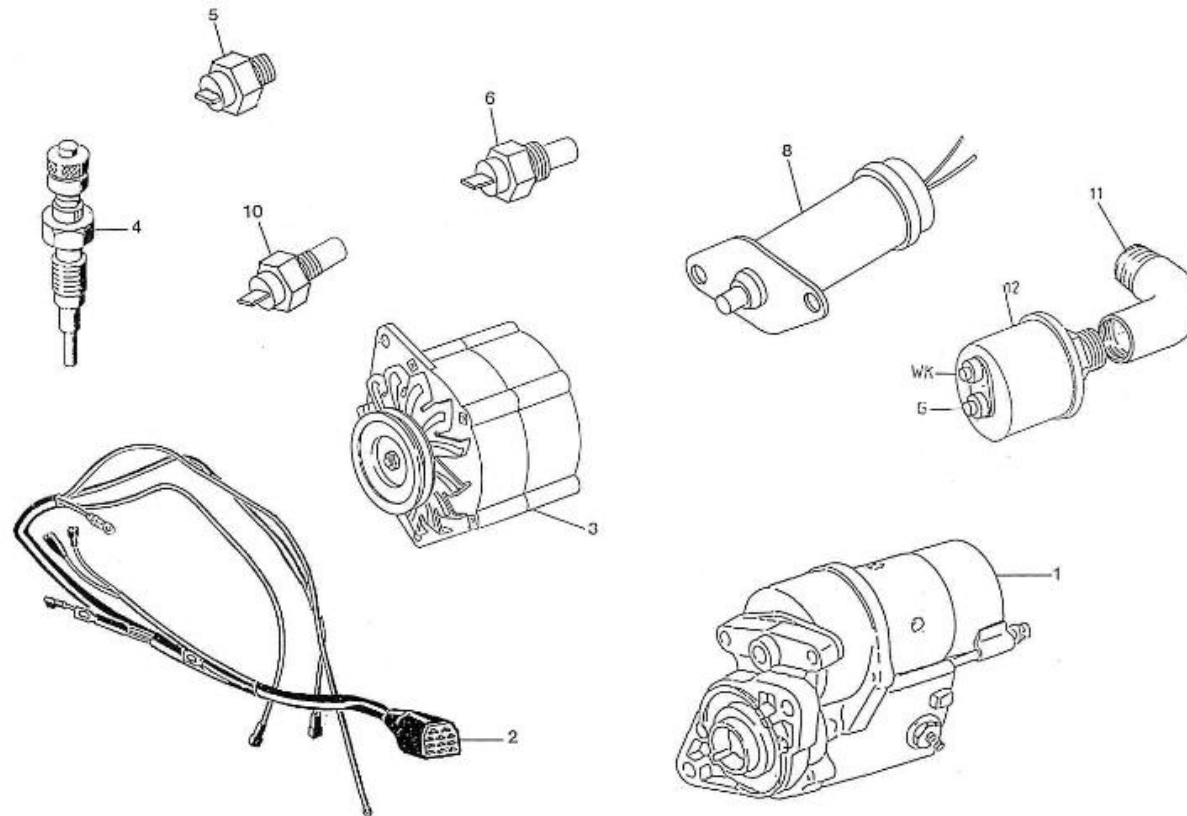

Brand: NanniDiesel

Model: Moteur 4.150HE

Version: Standard

Subassembly: Electrics

N.	Item	Description	Qty	Notes
1	970517303	STARTER,MOTOR 12V 1,0KW 1P	1	
2	970302661D	WIRING	1	
3	970437500	ALTERNATOR,14V-55A MOTOROLA	1	
4	970302821	GLOWPLUG,4.150	1	
5	970851700	SWITCH,OIL	1	
6	970851602	WATER TEMPERATURE SENDER	1	
8	970302869	SOLENOID,STOP 4.150	1	
10	970304054	TEMPERATURE SWITCH 1/8 1P 97°C	1	
11	970493207	ELBOW,1/8X10X1,5MF	1	
12	970307091	OIL PRESSURE SENDER	1	

V. 28/03/2006

Pag. 29/35