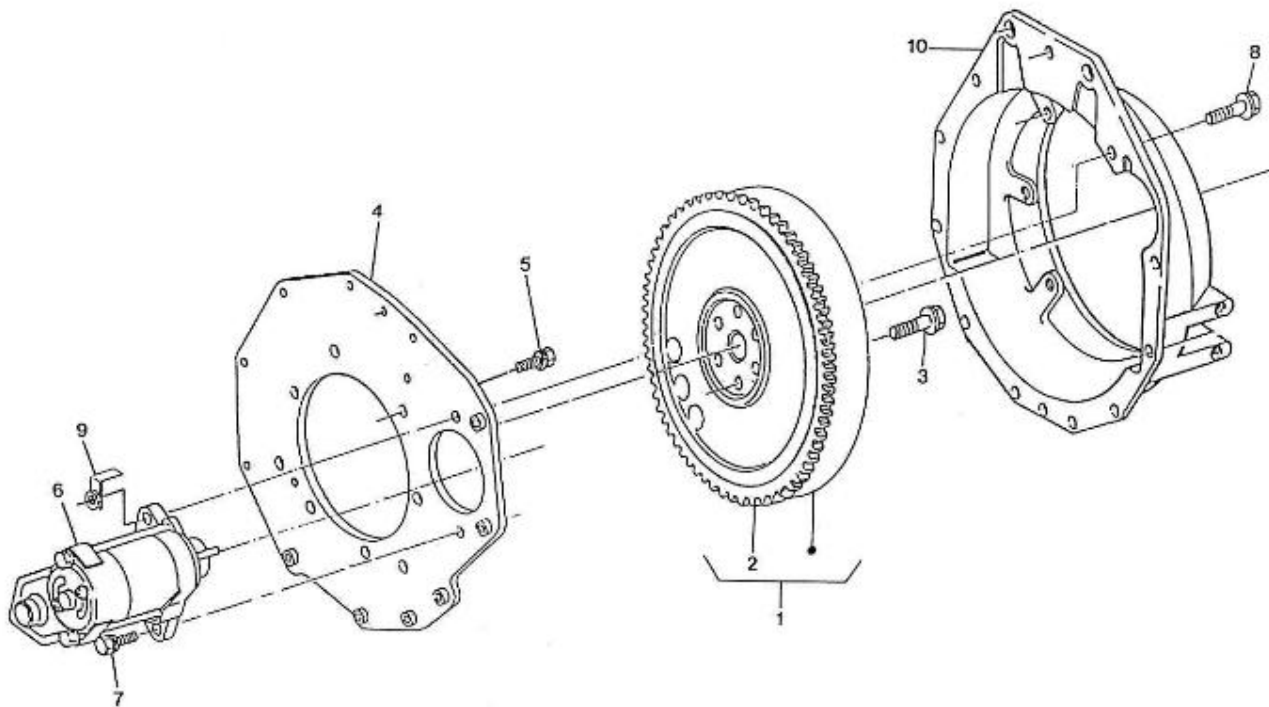

V. 28/03/2006

Pag. 12/35

Brand: NanniDiesel

Model: Moteur 4.150HE

Version: Standard

Subassembly: Camshaft fuel

N.	Item	Description	Qty	Notes
1	970302834	CAMSHAFT,FUEL 4.150	1	
2	970302835	BEARING,CASE	1	
3	970302836	BEARING,CASE	1	
4	970302837	TIMING,DEVICE CPL.4.150	1	
5	970302838	GEAR,INJ.PUMP	1	
6	970302839	NUT,CAP	1	
7	970302840	KEY,FEATHER	1	
8	970302841	STOPPER,FUEL CAMSHAFT	1	
9	970140123	BOLT ,M 6X12	2	
10	970302842	SHAFT,GOVERNOR CPL.4.150	1	
12	970302843	SHAFT,GOVERNOR GEAR 4.150	1	
13	970302844	GEAR,GOVERNOR	1	
14	970302845	SUPPORT,GOVERNOR WEIGHT	1	
15	970302846	WEIGHT,GOVERNOR CPL. 4.150	2	
16	970302847	SHAFT,GOVERNOR WEIGHT	2	
17	970302848	SLEEVE,GOVERNOR	1	
18	970302849	WASHER,THRUST	1	
19	970302850	BEARING,CASE	1	
20	970302851	CIR-CLIP,GOVERNOR SHAFT	1	
21	970302852	SCREW,SET	1	