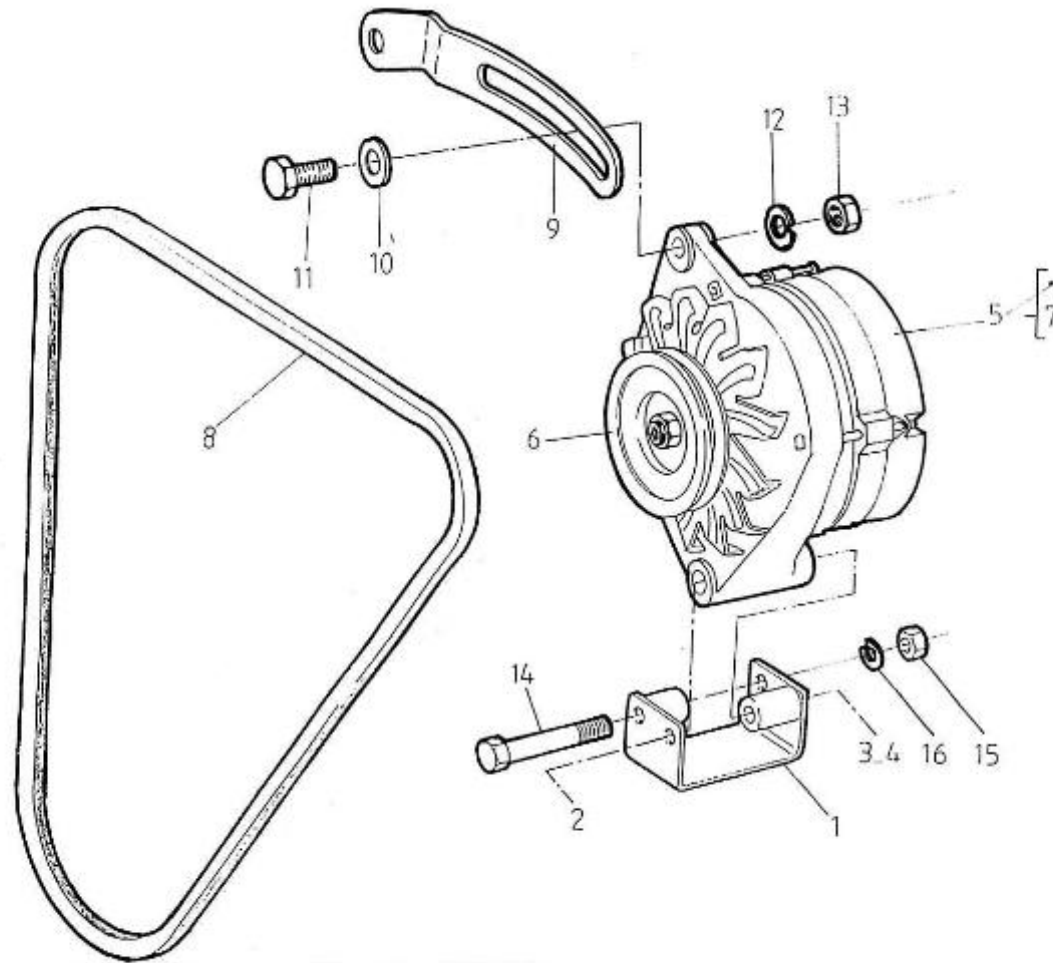

Brand: NanniDiesel

Model: Moteur 4.150HE

Version: Standard

Subassembly: Alternator Assy.Std.

N.	Item	Description	Qty	Notes
1	970307539	SUPPORT,ALTERNATOR	1	
2	970307495	BOLT	1	
3	970039794	WASHER	1	
4	970307532	NUT	1	
5	970307522	ALTERNATOR,14V-60A	1	
6	970307194	PULLEY	1	
7	970307533	REGULATOR,ALTERNATOR	1	
8	970637399	V-BELT	1	
9	970307437	TIGHTENER,V-BELT	1	
10	970304050	WASHER	1	
11	970024016	BOLT,HEX M 8X 40	1	
12	970119138	WASHER,SPRING D 8	1	
13	970027322	NUT,M 8	1	
14	970644115	BOLT,HEX M10X 90	1	
15	970119143	NUT, M10	1	
16	970119136	WASHER,SPRING D10	1	

V. 28/03/2006

Pag. 25/35