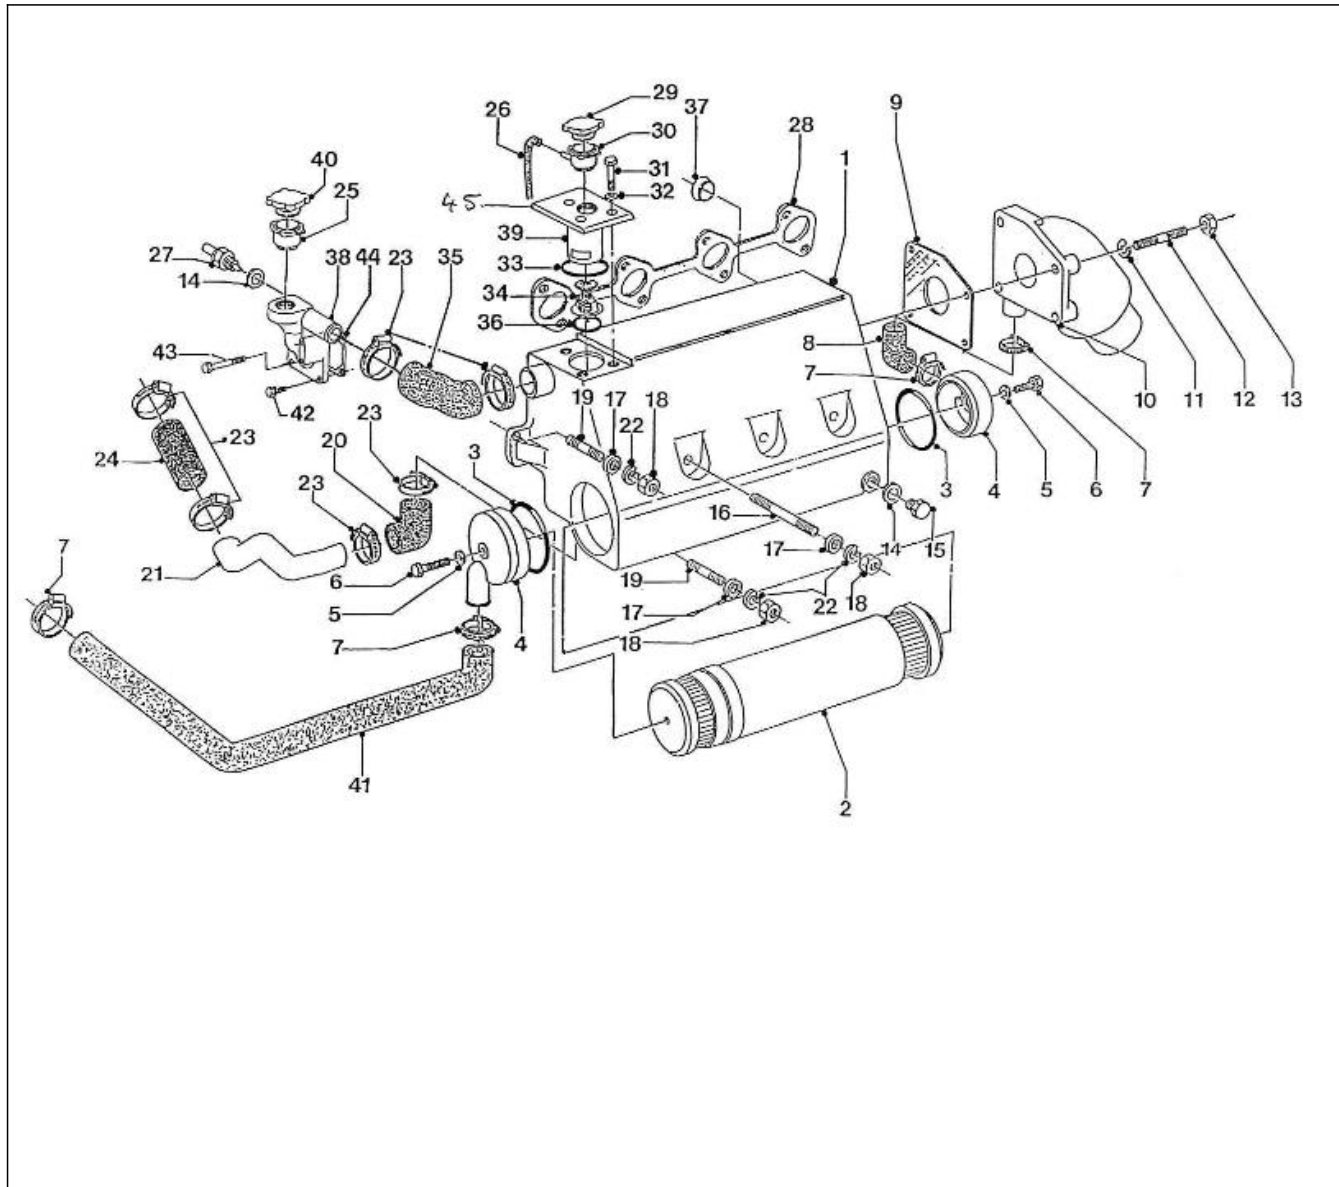

Brand: NanniDiesel

Model: Moteur 4.150HE

Version: Standard

Subassembly: Heat exchanger exh. Manifold

N.	Item	Description	Qty	Notes
1	970302601	HOUSING,HEATEXCHANGER 3.110	1	
2	970302602	TUBE,STACK 4.150	1	
3	970301719	O-RING,68,00X4,00	2	
4	970301404	COVER,HEATEXCH.	2	
5	970300288	GASKET,M8	2	
6	970301263	BOLT,M 8X 45 -A2-	2	
7	970604526	CLAMP,HOSE 22-32	4	
8	970301713	HOSE,ELBOW COVER HEATEX.4.190	1	
9	970301710	GASKET,MIXER 4.190	1	
10	970301706	MIXER,4.190	1	
11	970119138	WASHER,SPRING D 8	4	
12	970300374	STUD,M 8X 30	4	
13	970027322	NUT,M 8	4	
14	970300306	GASKET,RING D14	2	
15	970875506	PLUG	1	
16	970302611	STUD,M 7X151	3	
17	970302538	WASHER,PLAIN D 7	8	
18	970301496	NUT,M 7	8	
19	970302915	STUD	5	
20	970302630	HOSE	1	
21	970302612	PIPE,WATER RETURN	1	
22	970302537	WASHER,SPRING D 7	8	
23	970300922	CLAMP,HOSE 26-38	6	
24	970301527	PIPE,WATER 4.150 HE	1	
25	970301734	FILLING,NECK CPL.4.190	1	
26	970300077	HOSE,D 8 L= 450	1	
27	970304054	TEMPERATURE SWITCH 1/8 1P 97°C	1	
28	970302777	GASKET,EXHAUST MANIFOLD 4.150	1	
29	970604614	CAP,FILLING 0, 7 DOUBLE SEAL	1	
30	970300834	FILLING,NECK WATER	1	
31	970119141	BOLT,HEX M8X 20	3	
32	970119139	WASHER,CORRUGATED D8	3	
33	970302608	O-RING	1	
34	970301412	THERMOSTAT,82X	1	
35	970301714	HOSE,D32 COVER THERMO.4.190	1	
36	970302609	O-RING	1	
37	970494517	CAP,FREEZE	3	
38	970302628	FLANGE,WATER S5	1	
39	970311173	HOUSING, THERMOSTAT	1	
41	970302625	HOSE, W.PUMP/COVER HEATECH. (S	1	
42	970491117	BOLT,M 6X 16	3	
43	970302738	BOLT,M 6X 55	1	
44	970307104	GASKET,W/FLANGE NA	1	
45	970311173	HOUSING, THERMOSTAT	1	

V. 28/03/2006

Pag. 21/35