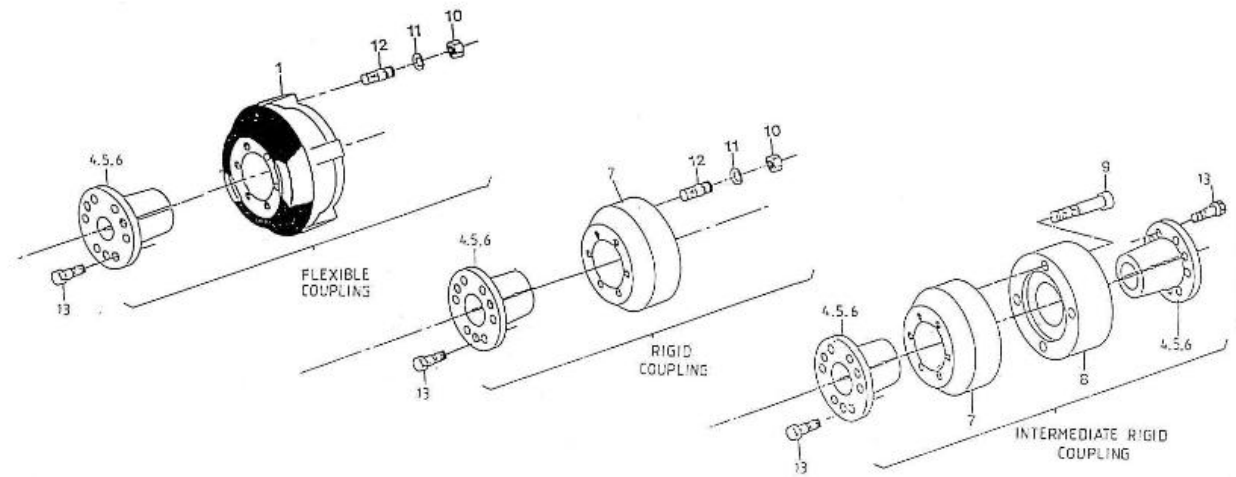

V. 28/03/2006

Pag. 34/35

Brand: NanniDiesel

Model: Moteur 4.150HE

Version: Standard

Subassembly: Shaft coupling

N.	Item	Description	Qty	Notes
1	970300733	FLEXIBLE COUPLING 4 P	1	
4	970301226	"CONE,CLAMPING 4" 22"	1	
5	970301104	"CONE,CLAMPING 4" 25"	1	
6	970301105	"CONE,CLAMPING 4" 30"	1	
7	970301222	COUPLING	1	
8	970301221	COUPLING	1	
9	970609157	BOLT,SOCK M10X 55	4	
10	970119143	NUT, M10	4	
11	970119136	WASHER,SPRING D10	4	
12	970621020	STUD,M10X 22	4	
13	970409603	BOLT,HEX M 8X 25	6	
14	970307180	FLEXIBLE COUPLING	1	
15	970307181	FLEXIBLE COUPLING	1	
16	970307182	FLEXIBLE COUPLING	1	
17	970307183	FLEXIBLE COUPLING	1	
18	970307184	FLEXIBLE COUPLING	1	
19	970307185	FLEXIBLE COUPLING	1	
20	970307186	FLANGE	1	
21	970307187	FLANGE	1	
22	970307191	SET OF GASKETS	1	