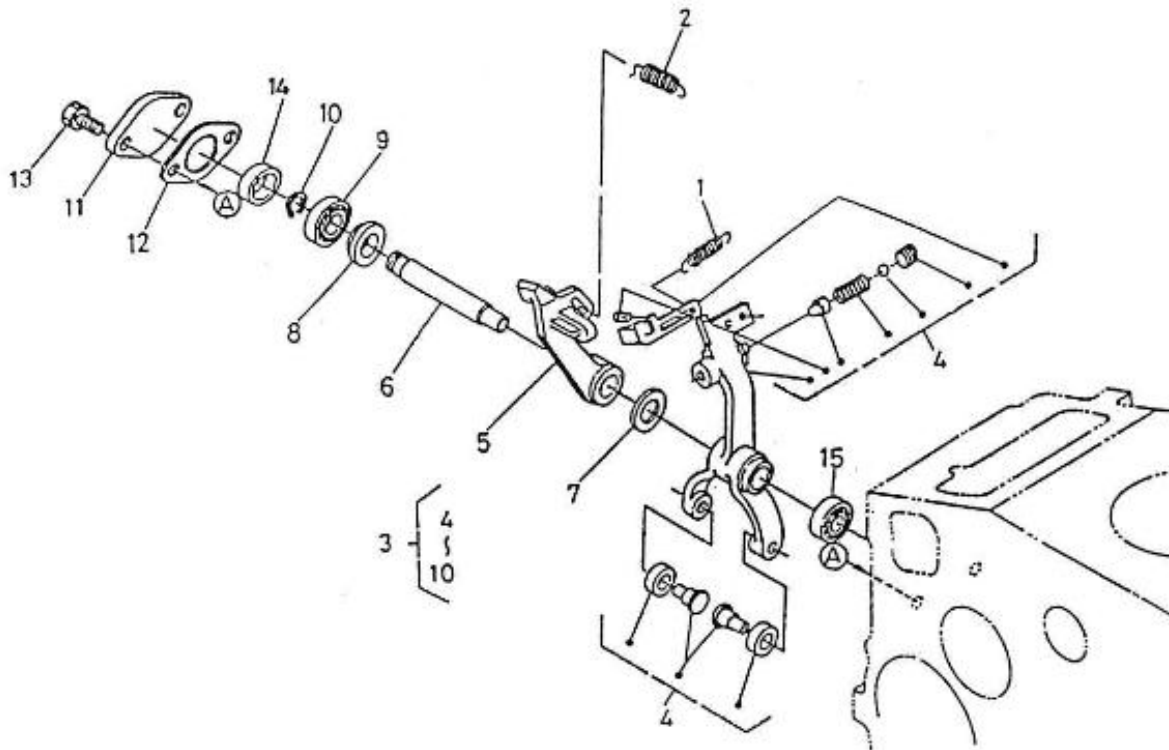

V. 28/03/2006

Pag. 18/35

Brand: NanniDiesel

Model: Moteur 4.150HE

Version: Standard

Subassembly: Governor

N.	Item	Description	Qty	Notes
1	970302874	SPRING,START LEVER FORK 1	1	
2	970302875	SPRING,GOVERNOR	1	
3	970302876	GOVERNOR,CPL.4.150	1	
4	970302877	LEVER,FORK CPL.N01	1	
5	970302878	LEVER,FORK 2	1	
6	970302879	SHAFT,FORK LEVER	1	
7	970302880	WASHER,PLAIN	1	
8	970302881	COLLAR,2	1	
9	970302882	BEARING,CASE	1	
10	970302883	CIR-CLIP,EXTERNAL	1	
11	970302884	COVER,FORK LEVER SHAFT	1	
12	970302885	GASKET	1	
13	970490508	BOLT,M 6X 14	2	
14	970302886	COLLAR,1	1	
15	970302887	BEARING,CASE	1	