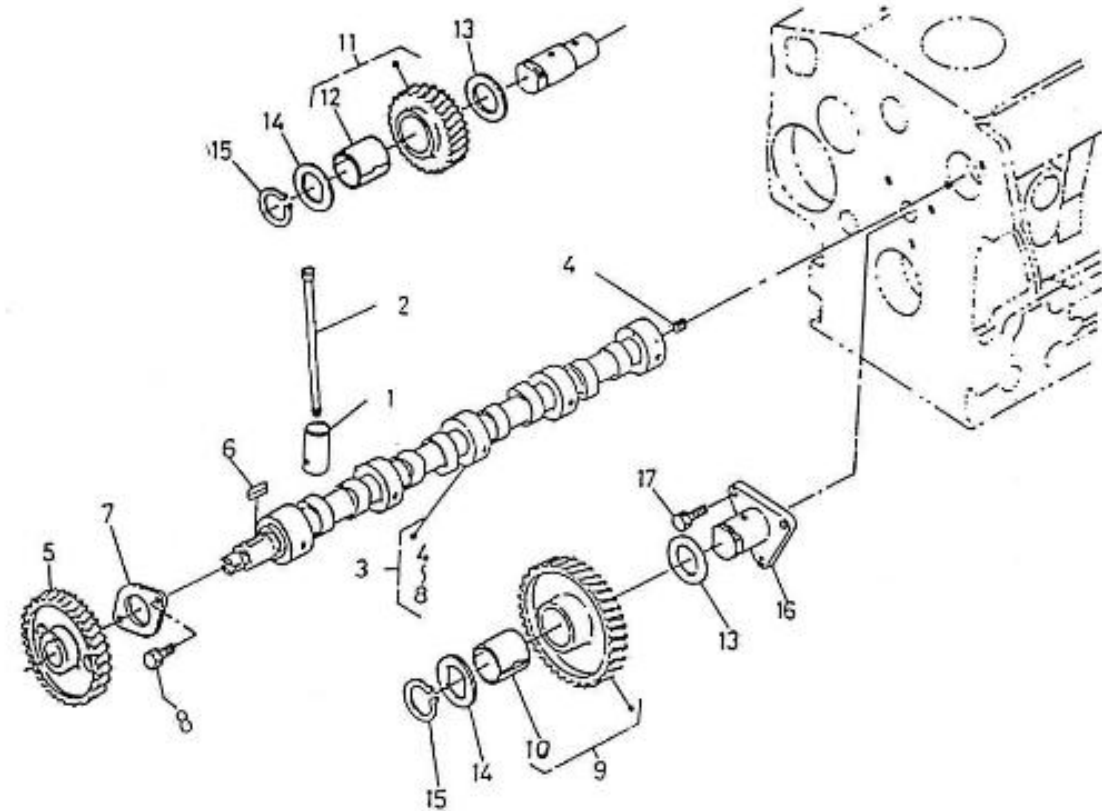

V. 28/03/2006

Pag. 7/35

Brand: NanniDiesel

Model: Moteur 4.150HE

Version: Standard

Subassembly: Camshaft

N.	Item	Description	Qty	Notes
1	970491101	TAPPET	8	
2	970302796	ROD,PUSH	8	
3	970302797	CAMSHAFT,CPL.4.150	1	
4	970302043	SCREW,SET	1	
5	970302798	GEAR,CAMSHAFT	1	
6	970141106	KEY, FEATHER CAMSHAFT 2.40-4.1	1	
7	970302799	STOPPER,CAMSHAFT	1	
8	970490508	BOLT,M 6X 14	2	
9	970302800	GEAR,IDLE CPL.N01	1	
10	970302801	BUSHING,IDLE GEAR	1	
11	970302802	GEAR,IDLE CPL.N02	1	
12	970302801	BUSHING,IDLE GEAR	1	
13	970302803	COLLAR,IDLE GEAR 1	2	
14	970302804	COLLAR,IDLE GEAR 2	2	
15	970302805	CIR-CLIP,IDLE GEAR	2	
16	970302806	SHAFT,IDLE GEAR 1	1	
17	970491117	BOLT,M 6X 16	3	

V. 28/03/2006

Pag. 8/35

Brand: NanniDiesel

Model: Moteur 4.150HE

Version: Standard

Subassembly: Speed control

N.	Item	Description	Qty	Notes
1	970302853	PLATE,CONTROL CPL.4.150	1	
2	970302854	LEVER,SPEED CONTROL	1	
3	970302855	LEVER,SPEED CONTROL	2	
4	970302856	O-RING	1	
5	970151130	PIN,SPRING RETAINER	2	
6	970302857	WASHER,PLAIN	2	
7	970302858	NUT	2	
8	970302859	LEVER,GOVERNOR CPL.	1	
9	970302860	LEVER,ENGINE STOP	1	
10	970302861	SEAL,OIL	1	
11	970302862	SPRING,RETURN LEVER	1	
12	970302863	SHAFT,STOP LEVER	1	
13	970302864	GASKET	1	
14	970491117	BOLT,M 6X 16	2	
15	970492513	STUD, M 6X 16	2	
16	970151133	NUT,M 6	2	
17	970119149	WASHER, SPRING D 6	2	
18	970830124	JOINT	1	
19	970119149	WASHER, SPRING D 6	1	
20	970635460	NUT,M 6	1	
21	970302607	SUPPORT,ACC.CONTROL (S5)	1	
22	970835020	CLAMP	1	