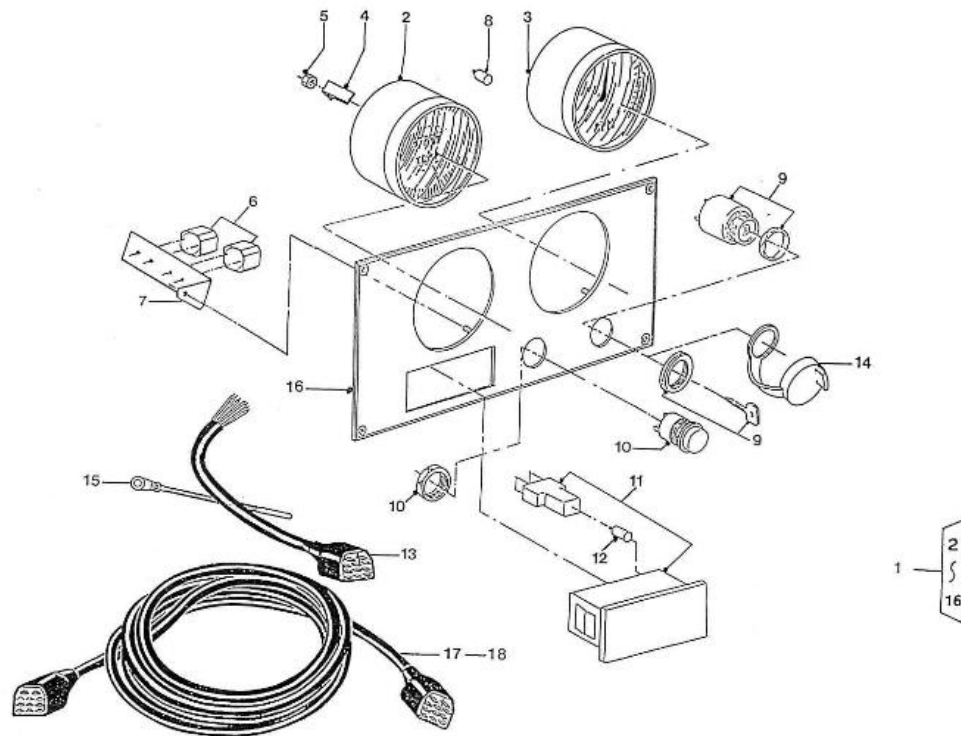

V. 28/03/2006

Pag. 26/35

Brand: NanniDiesel

Model: Moteur 4.150HE

Version: Standard

Subassembly: Panel 2 instruments

N.	Item	Description	Qty	Notes
1	970302672	PANEL,2 INSTRUMENTS 12V CPL VD	1	
2	970301662	GAUGE,VDO,TEMP/VOLT 40-120,8-1	1	
3	970301642	GAUGE,VDO,TACH,4000 12-24V 2P	1	
4	970300920	CLAMP,INSTRUMENTS	8	
5	970301191	NUT,M 4 A2	8	
6	970302684	BUZZER,SONITRON SMA 24A P17.05	2	
7	970310182	SUPPORT	1	
8	970856011	BULB 12V-2W	2	
9	970302667	SWITCH,BOSCH STARTER + GLOWING	1	
10	970300967	BUTTON,PUSH	1	
11	970856005	LIGHT WARNING	1	
12	970856011	BULB 12V-2W	4	
13	970302663	WIRING,PANEL 2INSTR. ADDITION	1	
14	970304021	COVER	1	
15	970304019	CABLEBINDER,PLASTIC 4.8X195	1	
16	970302669	PLATE,PANEL 2 INSTR W/SW GLOW/	1	
17	970302665	WIRING,INTERMEDIATE 4MTR 11POS	1	
18	970302666	WIRING,INTERMEDIATE 8MTR 11POS	1	