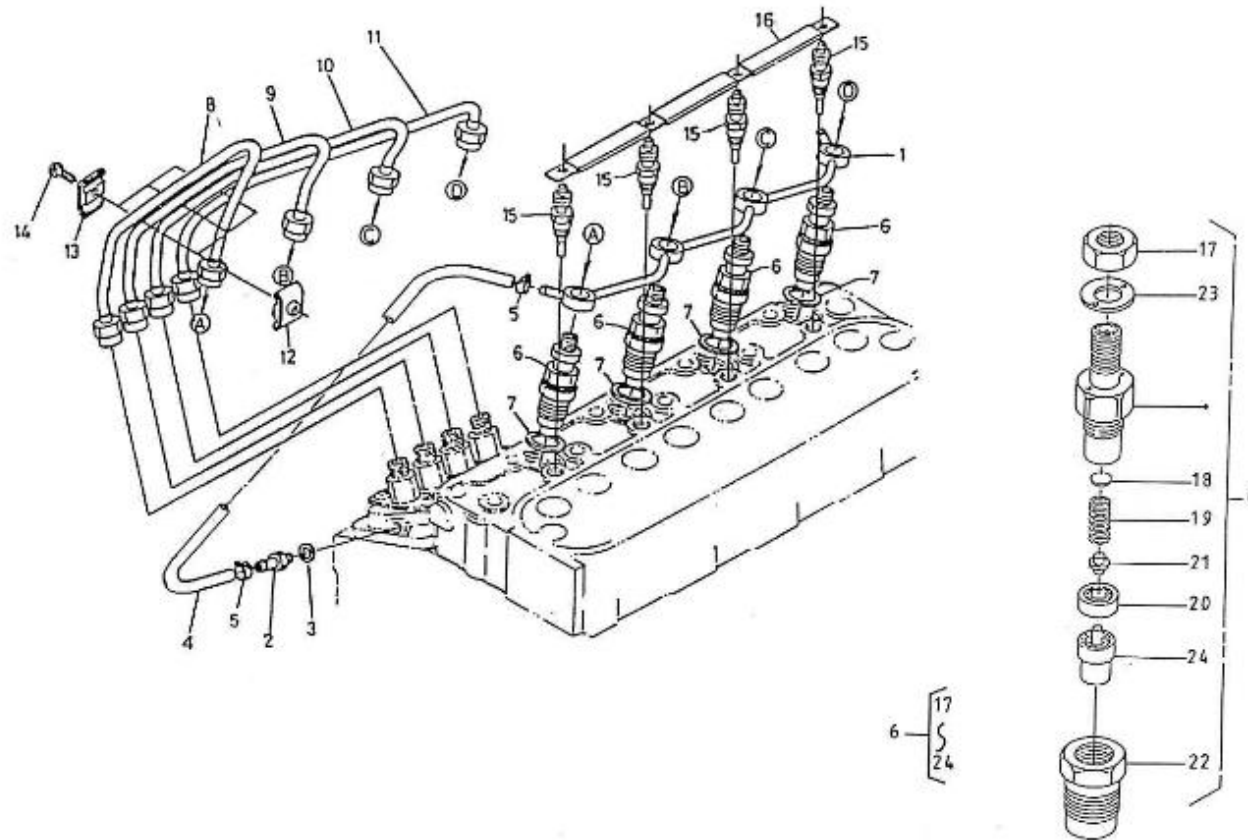

Brand: NanniDiesel

Model: Moteur 4.150HE

Version: Standard

Subassembly: Injection lines nozzles

N.	Item	Description	Qty	Notes
1	970302813	PIPE,FUEL OVERFLOW N01 CPL.	1	
2	970142104	NOZZLE, FUEL OVERFLOW LINE	1	
3	970150403	RING,SEAL	1	
4	32805001	HOSE	1	
5	970310171	CLAMP	2	
6	970302816	INJECTOR,CPL.4.150	4	
7	970142109	GHASKET, RING INJECTORS	4	
8	970302817	LINE,FUEL CYL.N01 4.150	1	
9	970302818	LINE,FUEL CYL.N02 4.150	1	
10	970302819	LINE,FUEL CYL.N03 4.150	1	
11	970302820	LINE,FUEL CYL.N04 4.150	1	
12	970142114	CLAMP,FUEL LINES 1+2	3	
13	970142115	CLAMP,FUEL-LINES 1+2	3	
14	970492118	SCREW,M 5X 20 ROUND HEAD	3	
15	970302821	GLOWPLUG,4.150	4	
16	970302822	LINE,GLOWPLUG CPL.	1	
17	970142175	NUT,NOZZLE INJ.	4	
18	970302825	SPACER,ADJ.NOZZLE STD.	4	
19	970142171	SPRING,NOZZLE FUEL	4	
20	970142173	PIECE,DISTANCE NOZZLE INJ.	4	
21	970142170	ROD,PUSH NOZZLE FUEL	4	
22	970142172	HOLDER,NOZZLE	4	
23	970302826	WASHER,NOZZLE INJ.	4	
24	970302827	NOZZLE,INJECTOR	4	

V. 28/03/2006

Pag. 15/35