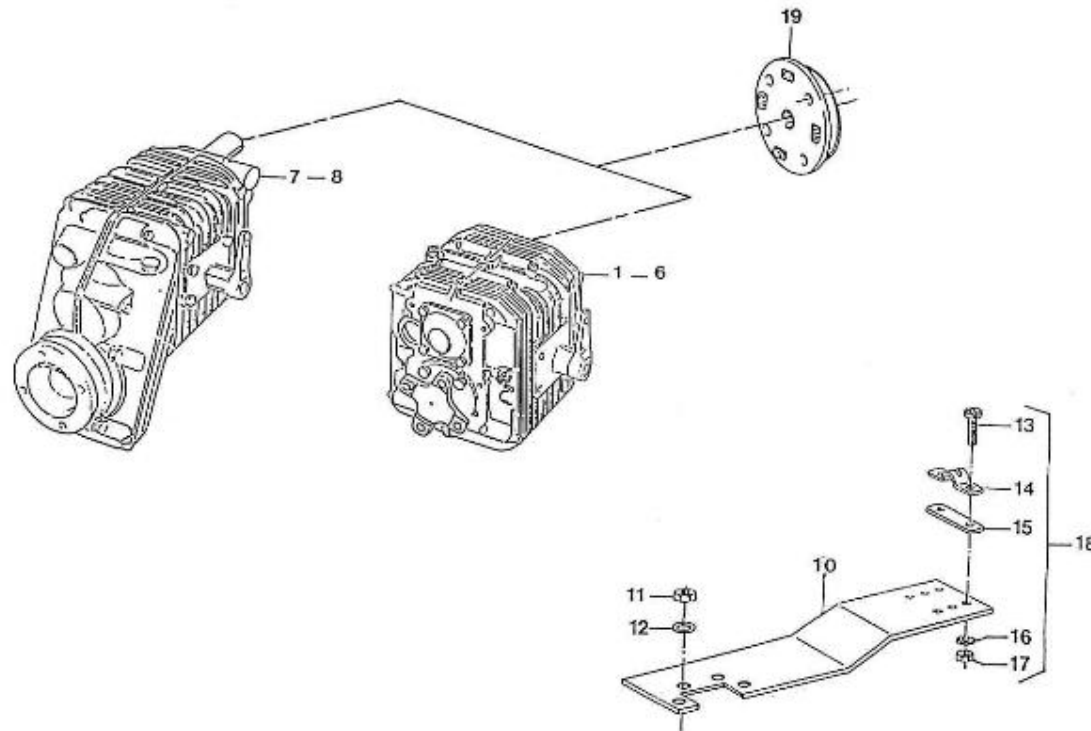

Brand: NanniDiesel

Model: Moteur 4.150HE

Version: Standard

Subassembly: Reversing gear

N.	Item	Description	Qty	Notes
1	970776011	GEARBOX,HBW100 -1,79R	1	
2	970776012	GEARBOX,HBW100 -2,72R	1	
3	970776330	GEARBOX	1	
4	970307530	GEARBOX	1	
5	970776343	GEARBOX	1	
6	970776342	GEARBOX	1	
7	970776340	GEARBOX	1	
8	970776335	GEARBOX	1	
10	970300373	SUPPORT,CONTROL HBW	1	
11	970027322	NUT,M 8	2	
12	970119139	WASHER,CORRUGATED D8	2	
13	970300317	BOLT,HEX M 5X 16	2	
14	970300315	CLAMP,CABLE	1	
15	970300316	PLATE,CLAMP	1	
16	970300318	WASHER,SPRING D 5	2	
17	970609904	NUT,M 5	2	
18	970835020	CLAMP	1	
19	970776350	DAMPERPLATE	1	

V. 28/03/2006

Pag. 31/35