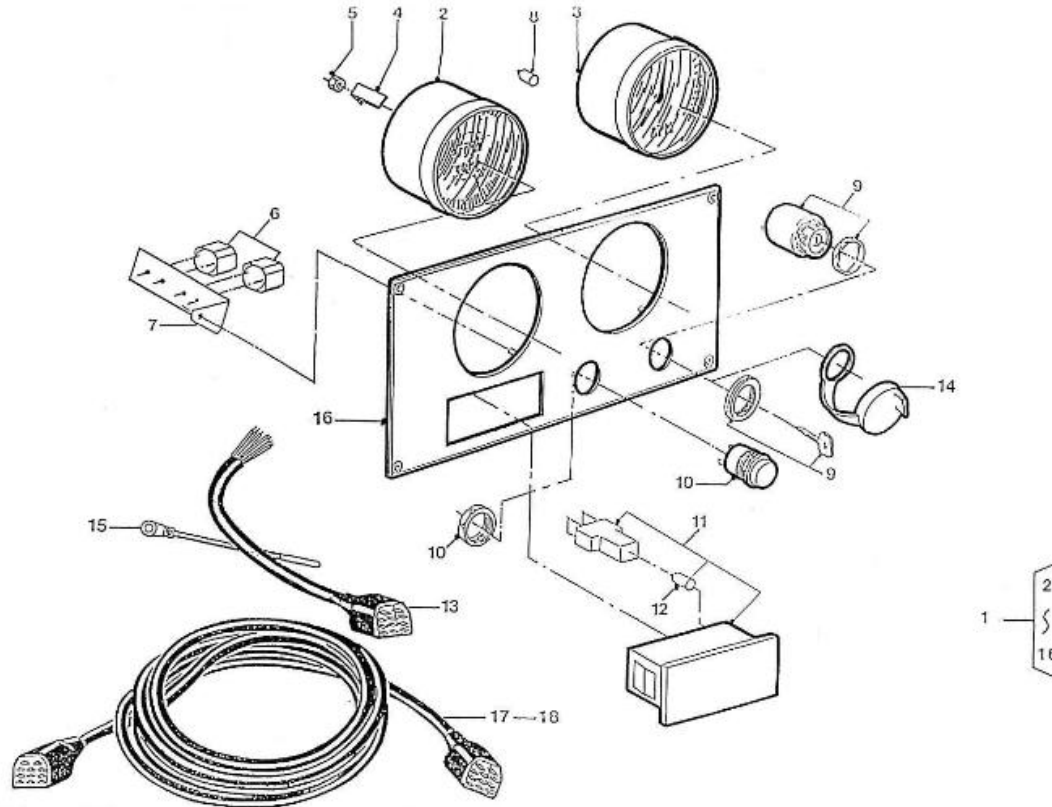

V. 28/03/2006

Pag. 34/46

Brand: NanniDiesel

Model: Moteur 4.220HE

Version: Standard

Subassembly: Panel 2 instruments

N.	Item	Description	Qty	Notes
1	970302672	PANEL,2 INSTRUMENTS 12V CPL VD	1	
2	970301662	GAUGE,VDO,TEMP/VOLT 40-120,8-1	1	
3	970301642	GAUGE,VDO,TACH,4000 12-24V 2P	1	
4	970300920	CLAMP,INSTRUMENTS	8	
5	970301191	NUT,M 4 A2	8	
6	970302684	BUZZER,SONITRON SMA 24A P17.05	2	
7	970310182	SUPPORT	1	
8	970856011	BULB 12V-2W	2	
9	970302667	SWITCH,BOSCH STARTER + GLOWING	1	
10	970300967	BUTTON,PUSH	1	
11	970856005	LIGHT WARNING	1	
12	970856011	BULB 12V-2W	4	
13	970302663	WIRING,PANEL 2INSTR. ADDITION	1	
14	970304021	COVER	1	
15	970304019	CABLEBINDER,PLASTIC 4.8X195	1	
16	970302669	PLATE,PANEL 2 INSTR W/SW GLOW/	1	
17	970302665	WIRING,INTERMEDIATE 4MTR 11POS	1	
18	970302666	WIRING,INTERMEDIATE 8MTR 11POS	1	