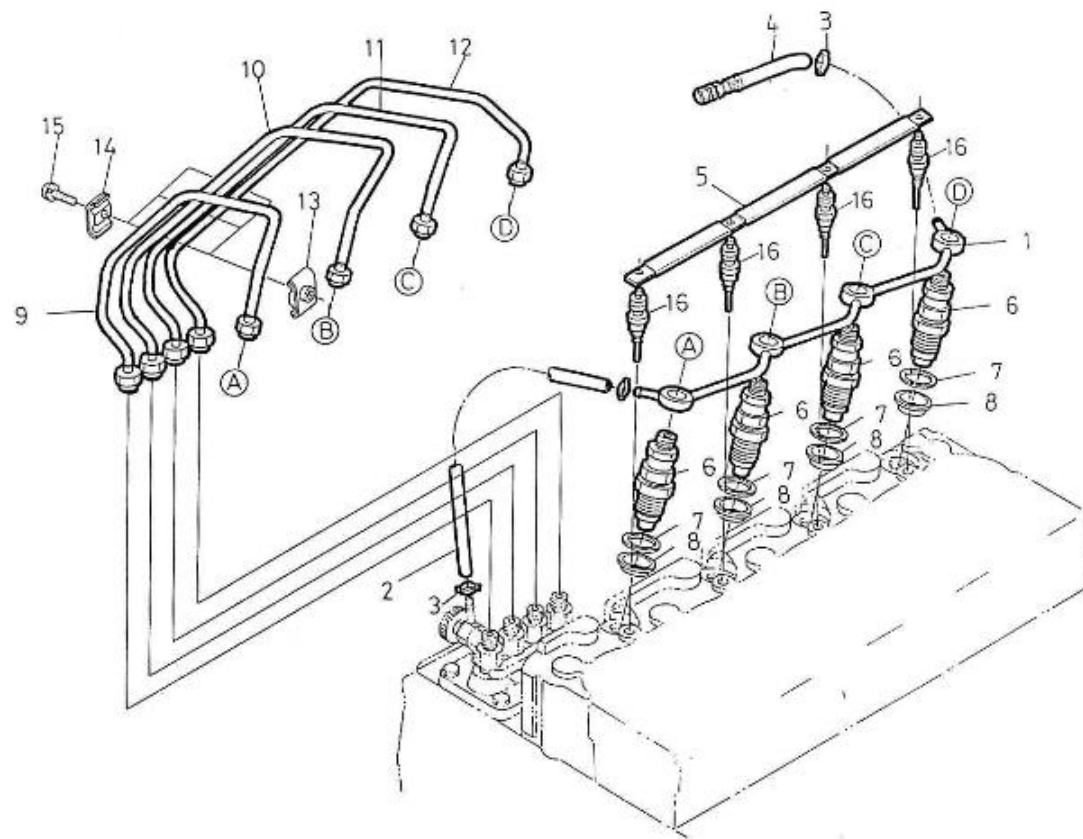

V. 28/03/2006

Pag. 16/46

Brand: NanniDiesel

Model: Moteur 4.220HE

Version: Standard

Subassembly: Injection lines nozzles

N.	Item	Description	Qty	Notes
1	970307386	FUEL RETURN PIPE	1	
2	970307278	HOSE	1	
3	970310171	CLAMP	3	
4	970307279	HOSE	1	
5	970307394	CORD,GLOW PLUG	1	
6	970307387	KIT,NOZZLE HOLDER	4	
7	970142109	GHASKET, RING INJECTORS	4	
8	970307388	SEAL,HEAT	4	
9	970307389	INJECTION PIPE	1	
10	970307390	INJECTION PIPE	1	
11	970307391	INJECTION PIPE	1	
12	970307392	INJECTION PIPE	1	
13	970142114	CLAMP,FUEL LINES 1+2	3	
14	970142115	CLAMP,FUEL-LINES 1+2	3	
15	970492118	SCREW,M 5X 20 ROUND HEAD	3	
16	970307393	GLOW PLUG	4	