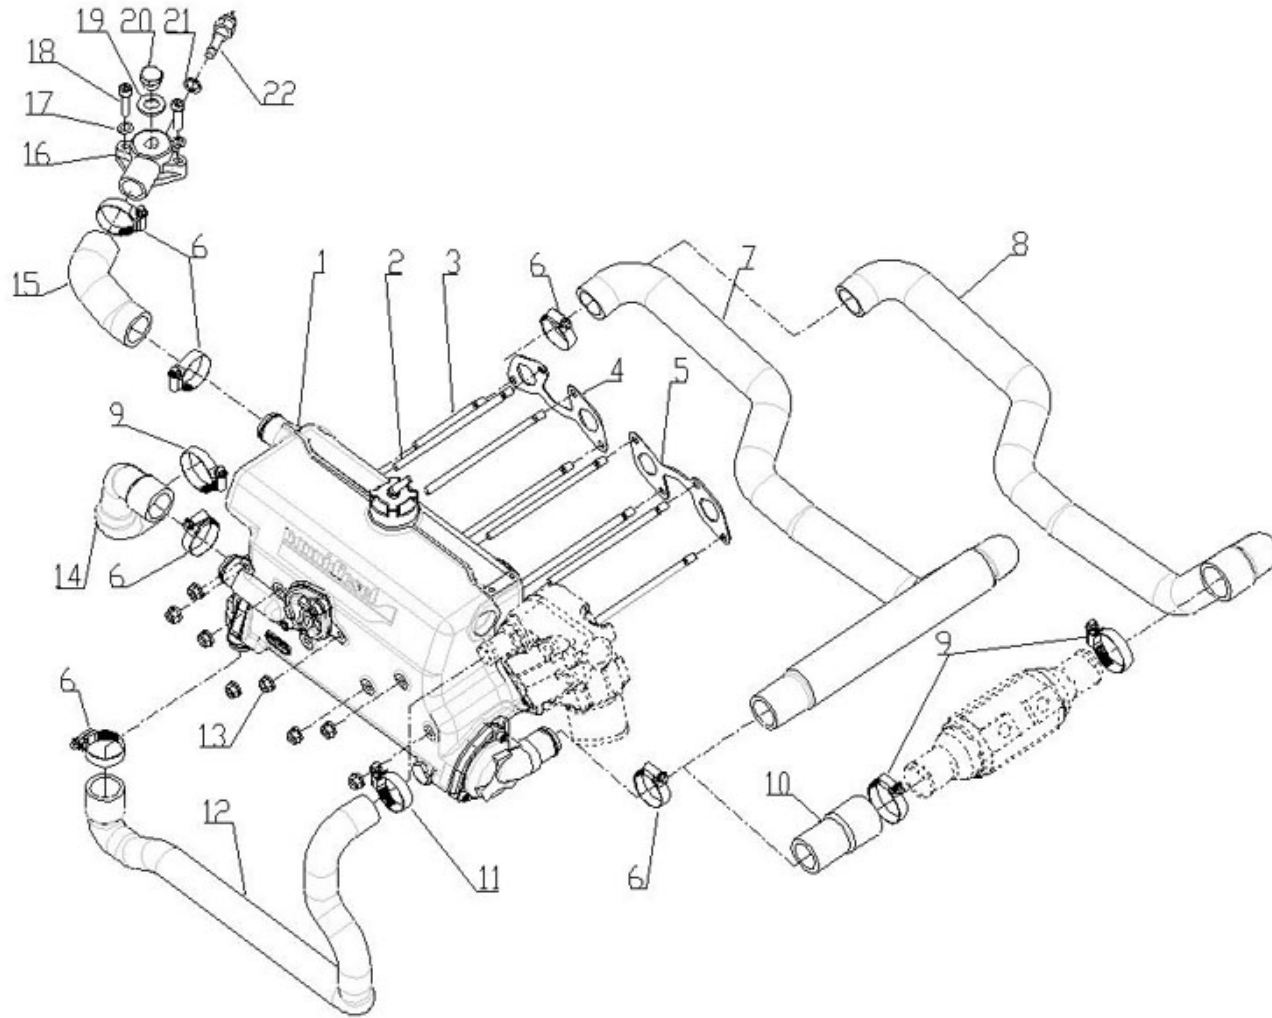

Brand: NanniDiesel

Model: Moteur 4.220HE

Version: Standard

Subassembly: HEAT EXCHANGER

N.	Item	Description	Qty	Notes
1	48300398	ECHANGEUR EAU 4.200TD	1	
2	39020339	STUD BOLT	7	
3	39020336	GOUJON M8-85,J12,8.8,ZN -----voir libellé -----	1	
4	970313110	GASKET,EX-MANIFOLD	1	
5	970313111	GASKET,EX-MANIFOLD	1	
6	970300922	CLAMP,HOSE 26-38	6	
7	48328143	DURITE EAU DE MER 4.220 POMPE / ECHANGEUR	1	POUR INVERSEUR MECANIQUE
8	48328142	DURITE EAU DE MER 4.220 POMPE / REFROIDISSEUR	1	POUR INVERSEUR HYDRAULIQUE
9	970604533	CLAMP,HOSE 32-44	3	
10	48328132	DURITE SORTIE EAU - REF INV 4.200TD	1	POUR INVERSEUR HYDRAULIQUE
11	970604526	CLAMP,HOSE 22-32	1	
12	48328141	DURITE EAU DE MER ECH /C.ECHAP 4.220	1	
13	39460916	ECROU H A EMBASE LISSE M8 ACIER, CLASSE 8, ZINGUE	8	
14	48328134	DURITE RETOUR EAU DOUCE	1	
15	970301714	HOSE,D32 COVER THERMO,4.190	1	
16	970301711	FLANGE,WATER INTAKE 4.190	1	
17	970119139	WASHER,CORRUGATED D8	2	
18	970635916	BOLT,SOCK M 8X 35	2	
19	970300289	GASKET,RING D17	1	
20	970300306	GASKET,RING D14	1	
21	970851602	WATER TEMPERATURE SENDER	1	
22	970639853	"PLUG,HEX 3/8""G"	1	
23	970300289	GASKET,RING D17	1	

V. 28/03/2006

Pag. 29/46