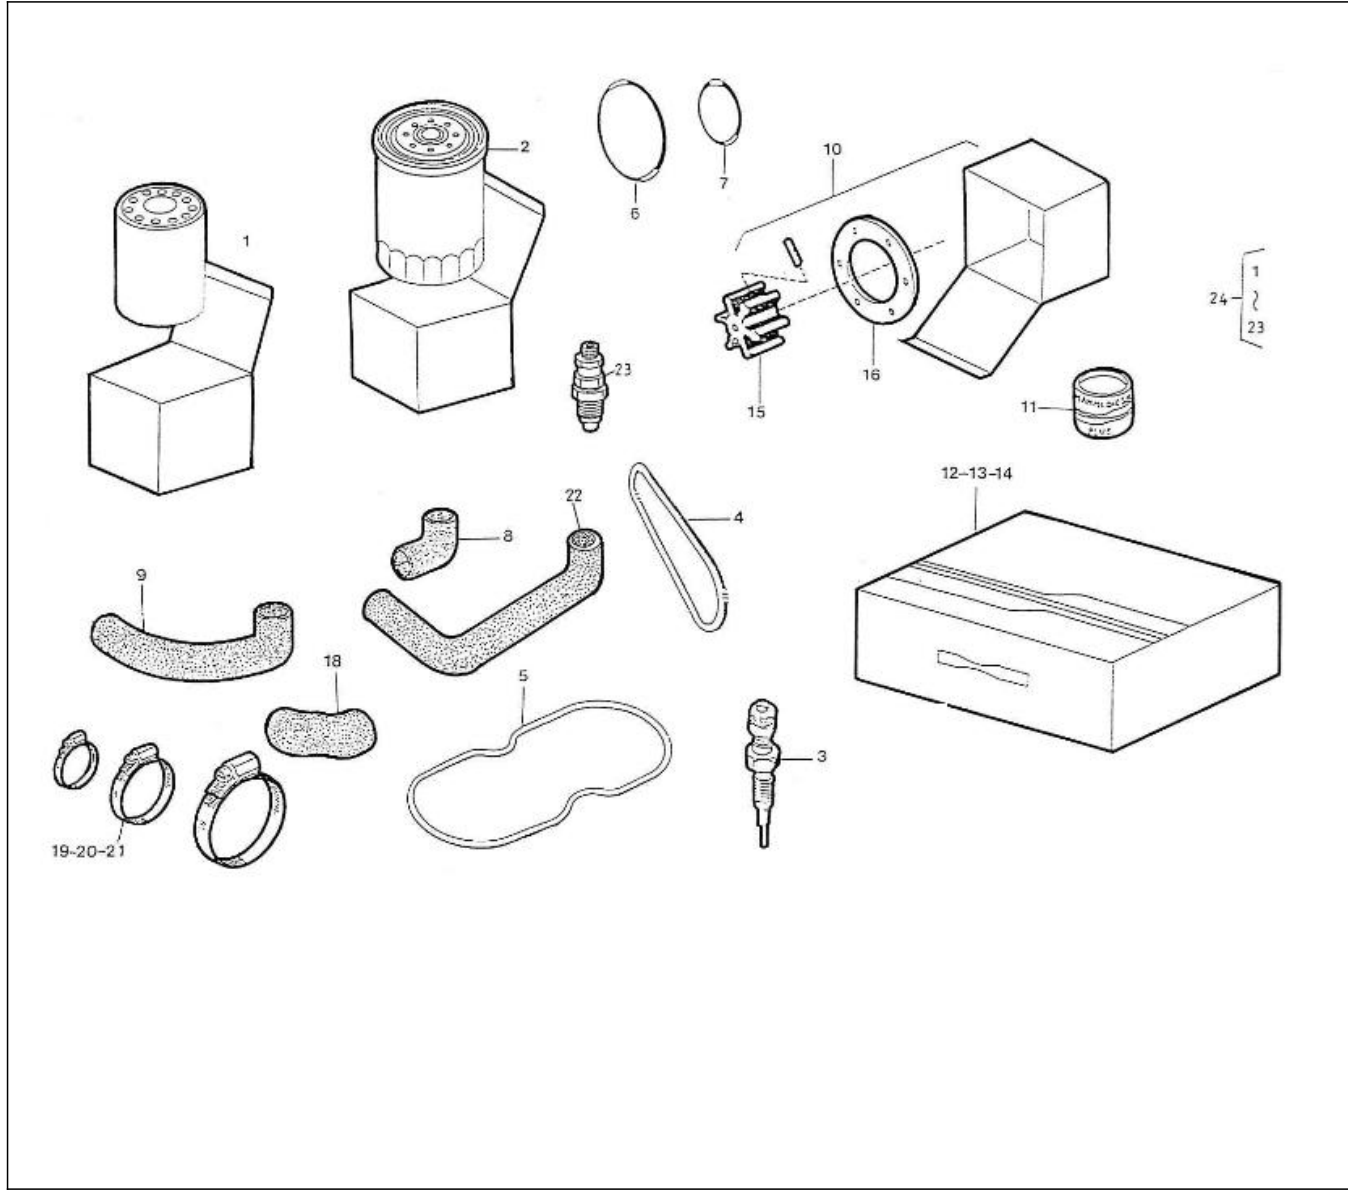

Brand: NanniDiesel
Model: Moteur 4.220HE
Version: Standard
Subassembly: Spare parts kit

N.	Item	Description	Qty	Notes
1	970622350	FILTER,FUEL	1	
2	970603003	FILTER,ELEMENT OIL 4.180/90	1	
3	970307393	GLOW PLUG	1	
4	970307404	V-BELT	1	
5	970301995	GASKET,COVER CYL:HEAD 4.190	1	
6	970301719	O-RING,68,00X4,00	2	
7	970154025	O-RING,28,17X3,53	1	
8	970301713	HOSE,ELBOW COVER HEATEX.4.190	1	
9	970301718	HOSE,WATER RETURN D32-34	1	
10	970307475	REPAIR KIT	1	
11	970301521	PAINT,NANNI BLUE 125CC	1	
12	970310008	CASE	1	
13	970301347	INSERT,CASE	1	
14	970301348	INSERT,CASE BOTTOM	1	
15	48100740	+++ R.P. 970544310 ++++++ ROTOR 8 PALES(pour	1	
16	970301670	GASKET	1	
17	970856011	BULB 12V-2W	1	
18	970301714	HOSE,D32 COVER THERMO.4.190	1	
19	970604526	CLAMP,HOSE 22-32	2	
20	970300922	CLAMP,HOSE 26-38	2	
21	970604533	CLAMP,HOSE 32-44	1	
22	970307424	HOSE	1	
23	970307387	KIT,NOZZLE HOLDER	1	
24	970307488	MAINTENANCE KIT	1	

V. 28/03/2006

Pag. 44/46