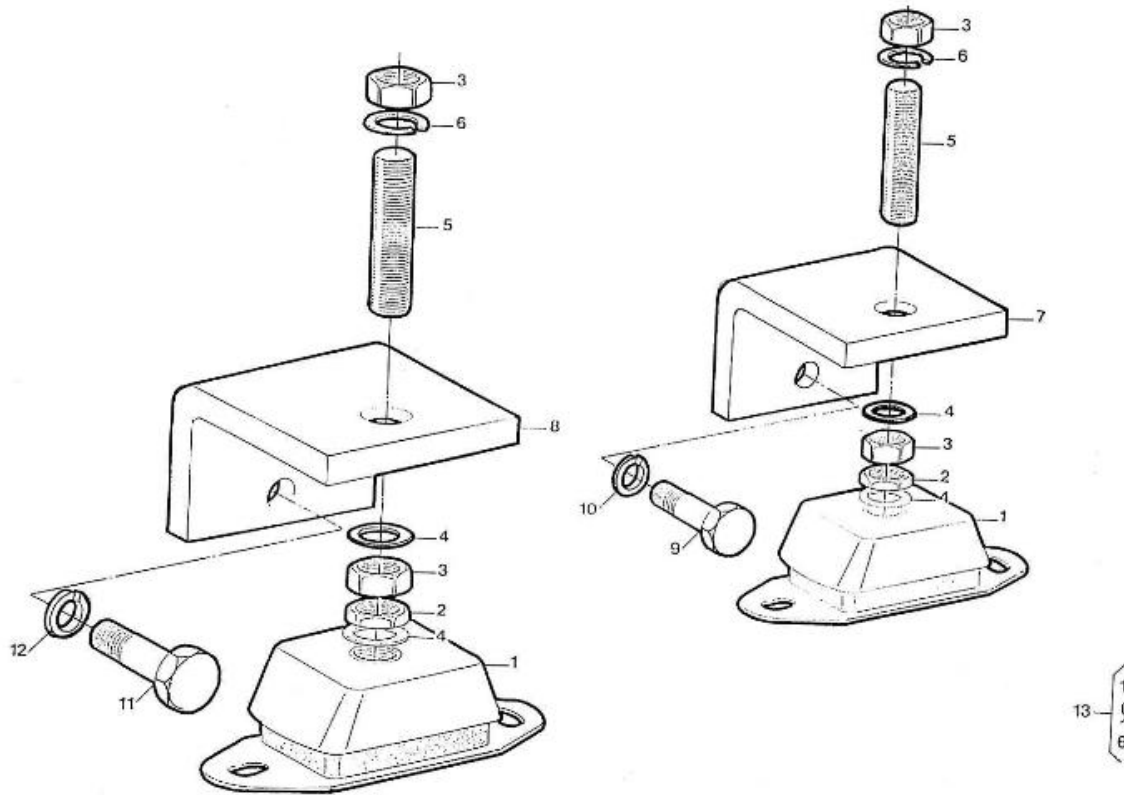

V. 28/03/2006

Pag. 41/46

Brand: NanniDiesel

Model: Moteur 4.220HE

Version: Standard

Subassembly: Engine mount

N.	Item	Description	Qty	Notes
1	970304011	MOUNT,RUBBER CPL.35 MEDIUM	4	
2	970639203	NUT,M16 LOW	4	
3	970896520	NUT	8	
4	970649108	WASHER,PLAIN D16	8	
5	970609116	STUD,M16X100	4	
6	970649109	WASHER,SPRING D16	4	
7	970301704	SUPPORT,MOUNT FRONT 4.190	2	
8	970301419	SUPPORT,MOUNT REAR	2	
9	970304013	BOLT,HEX M10X1.25X 35	4	
10	970119136	WASHER,SPRING D10	4	
11	970301736	BOLT,HEX M12X1,25X 30	4	
12	970409154	WASHER,SPRING D12	4	
13	970304011	MOUNT,RUBBER CPL.35 MEDIUM	4	Jusqu'au 303000 / R.P 48190023
13	48190023	PLOT MEDIUM 35SH M16 REMPLACE 970304011	4	A partir 303001