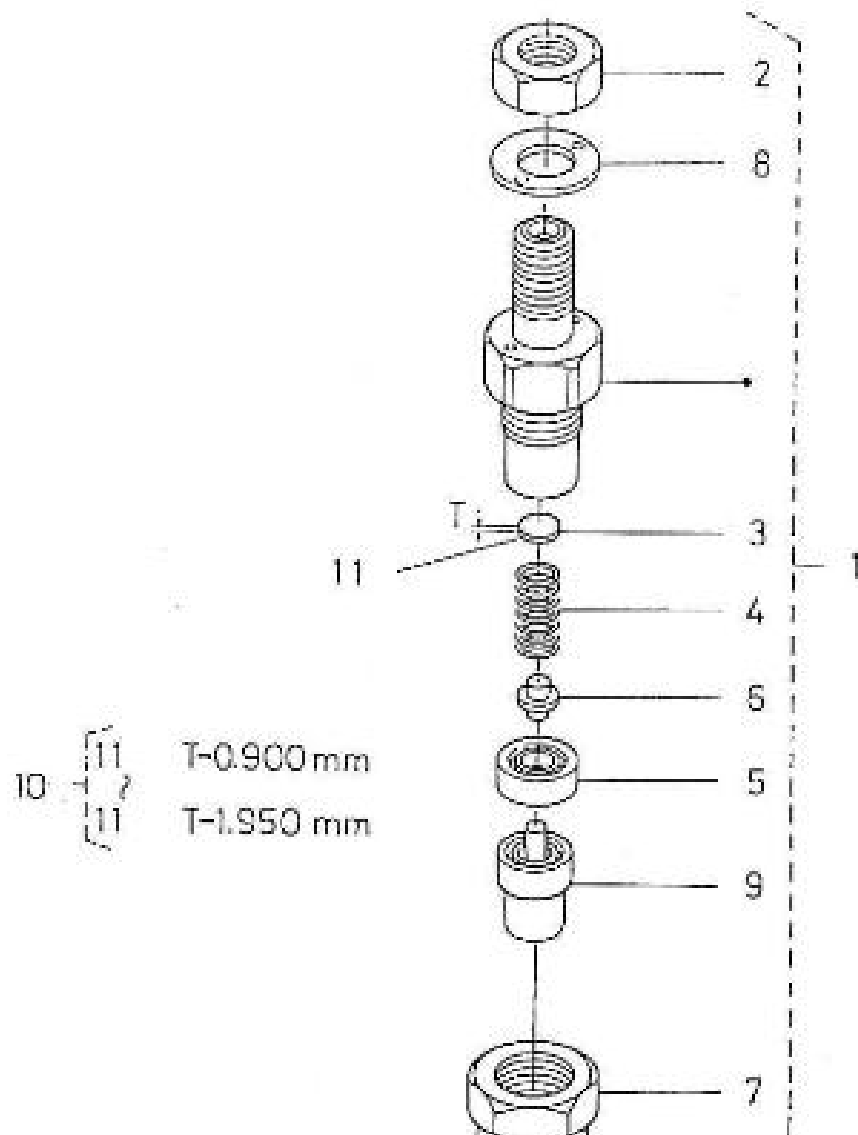

Brand: NanniDiesel

Model: Moteur 4.220HE

Version: Standard

Subassembly: Nozzle holder

N.	Item	Description	Qty	Notes
1	970307387	KIT,NOZZLE HOLDER	4	
2	970142175	NUT,NOZZLE INJ.	4	
3	970302825	SPACER,ADJ.NOZZLE STD.	4	
4	970142171	SPRING,NOZZLE FUEL	4	
5	970142173	PIECE,DISTANCE NOZZLE INJ.	4	
6	970142170	ROD,PUSH NOZZLE FUEL	4	
7	970142172	HOLDER,NOZZLE	4	
8	970302826	WASHER,NOZZLE INJ.	4	
9	970307395	PIECE,NOZZLE	4	
10	970142200	SET,SPACER NOZZLE	4	
11	970302825	SPACER,ADJ.NOZZLE STD.	4	

V. 28/03/2006

Pag. 20/46