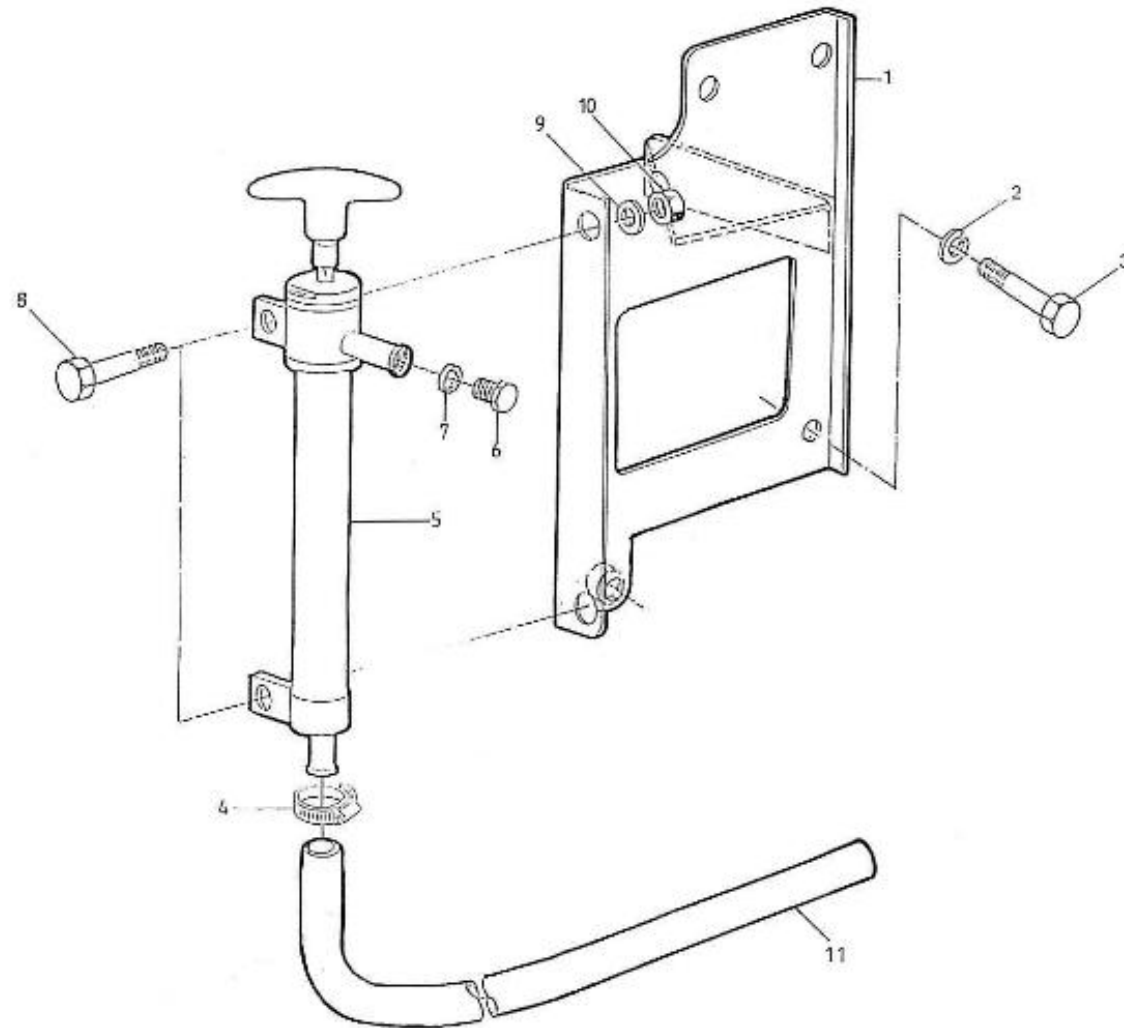

V. 28/03/2006

Pag. 31/46

Brand: NanniDiesel

Model: Moteur 4.220HE

Version: Standard

Subassembly: Oil extraction pump

N.	Item	Description	Qty	Notes
1	970302677	SUPP.FUELFILTER-OILEXTR.4.190,	1	
2	970119138	WASHER,SPRING D 8	3	
3	970301280	BOLT,HEX M 8X 90	2	
4	970439306	CLAMP,HOSE 11-17	2	
5	970439302	PUMP,OIL EXTRACTION	1	
6	970832061	BOLT	1	
7	970300288	GASKET,M8	1	
8	970439910	BOLT,HEX M 6X 16	2	
9	970119149	WASHER, SPRING D 6	2	
10	970635460	NUT,M 6	2	
11	970301161	FUEL PIPE	1	
11	970304102	DRAIN OIL PIPE	1	