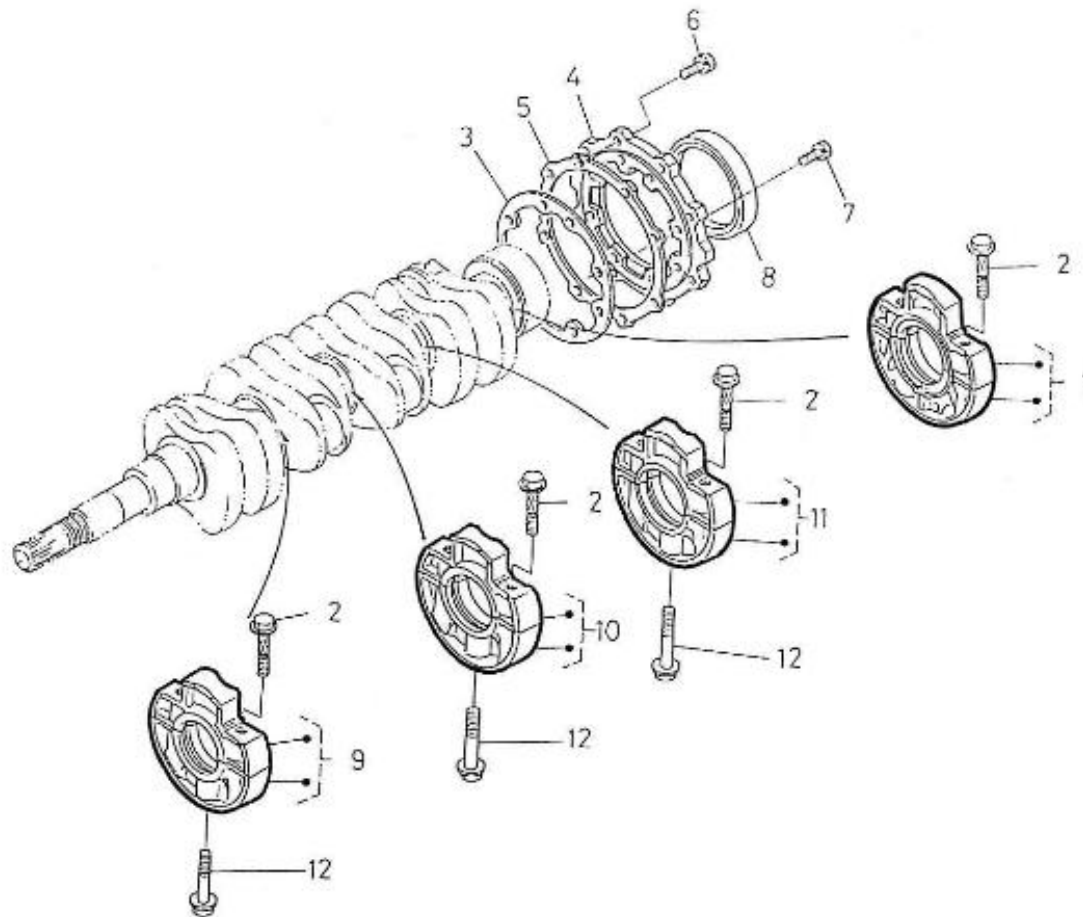

Brand: NanniDiesel

Model: Moteur 4.220HE

Version: Standard

Subassembly: Crankshaft

N.	Item	Description	Qty	Notes
1	970307308	CASE, MAIN BEARING	1	
2	970307309	BOLT,BEARING CASE	8	
3	970307310	GASKET,BRG.CASE NA	1	
4	970307311	COVER	1	
5	970307312	XXGASKET,CASE COVER	1	
6	970147402	BOLT,M 8X 25	8	
7	970301986	BOLT,M 8X 28	8	
8	970301987	SEAL,OIL	1	
9	970307313	CASE, MAIN BEARING	1	
10	970307314	CASE, MAIN BEARING	1	
11	970307315	CASE, MAIN BEARING	1	
12	970307316	BOLT,BEARING CASE	3	

V. 28/03/2006

Pag. 13/46