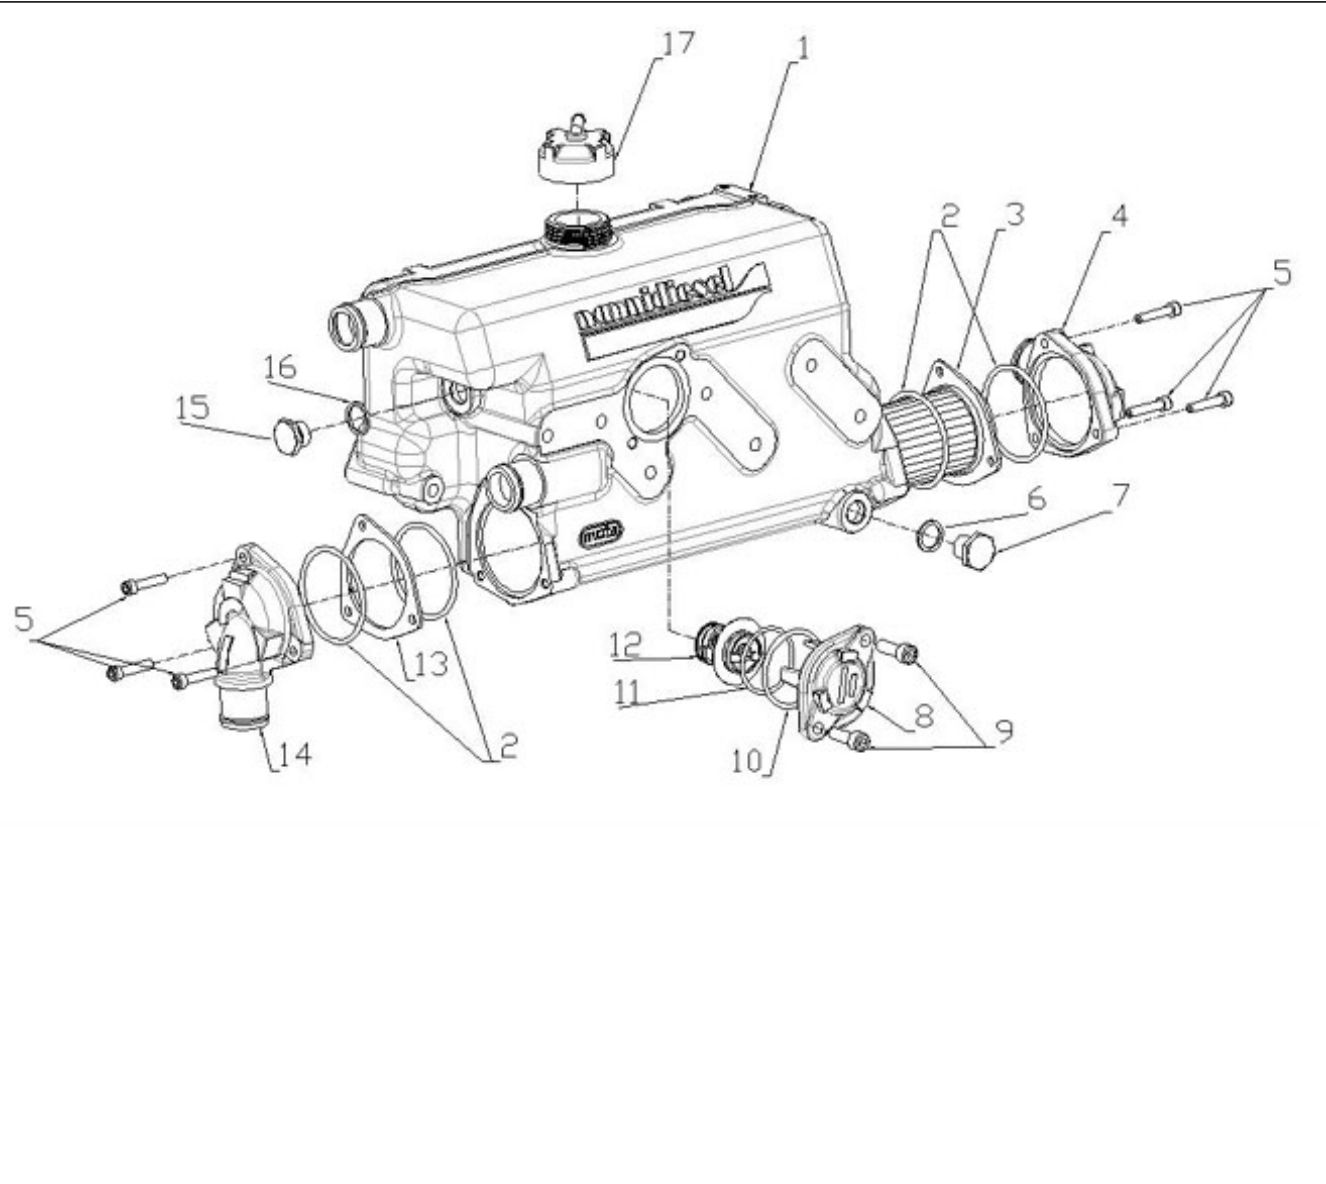

Brand: NanniDiesel

Model: Moteur 4.220HE

Version: Standard

Subassembly: Heat exchanger spare parts

N.	Item	Description	Qty	Notes
1	48300398	ECHANGEUR EAU 4.200TD	1	
2	48418183	O RING	4	
3	48300416	FAISCEAU ECHANGEUR N4.50 - N4.60	1	
4	48300415	CALOTTE ENTREE EAU ECHANGEUR N4.50 - N4.60	1	
5	970634037	BOLT,SOCK M 6X 30	6	
6	970300289	GASKET,RING D17	1	
7	970639853	"PLUG,HEX 3/8""G"	1	
8	970313178	COUVERCLE THERMOSTAT ECHANGEUR N4.50 - N4.60	1	
9	970498003	BOLT,SOCK M 8X 25	2	
10	48418185	O RING	1	
11	48418184	O RING	1	
12	970313177	THERMOSTAT ECHANGEUR N4.50 - N4.60	1	
13	95312333	ENTRETOISE ECHANGEUR/CALOTTE N4.50 - N4.60	1	
14	48300414	CALOTTE SORTIE EAU ECHANGEUR N4.50 - N4.60	1	
15	41169801	PLUG	1	
16	970300364	GASKET,RING D18	1	
17	970313176	BOUCHON DE REMPLISSAGE ECHANGEUR N4.50 - N4.60	1	

V. 28/03/2006

Pag. 26/46