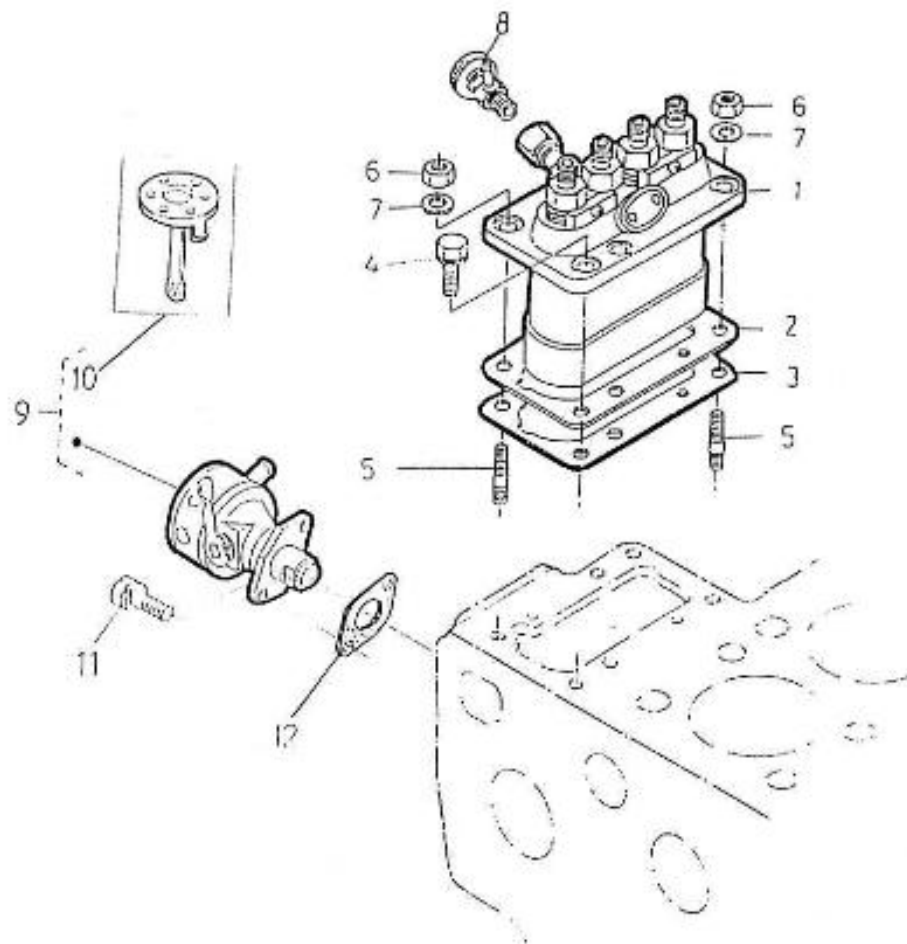

Brand: NanniDiesel	N.	Item	Description	Qty	Notes
Model: Moteur 4.220HE	1	970307367	ASSY PUMP,INJECTION	1	
Version: Standard	2	970302086	SHIM,INJECTION PUMP 4.190	1	
Subassembly: Injection & Fuel pump	3	970302412	SHIM,INJECTION PUMP 0.45	1	
	4	970492138	BOLT,M 8X 22	4	
	5	970300103	STUD,M 8X 20	2	
	6	970490903	NUT,M 8	2	
	7	970490904	WASHER,SPRING D 8	2	
	8	970307368	ASSY COCK,JET START	1	
	9	970307396	PUMP,FUEL FEED	1	
	10	970307110	COMP,DIAPHRAGM NA	1	
	11	970491117	BOLT,M 6X 16	2	
	12	970492512	GASKET,FUEL PUMP	1	

V. 28/03/2006

Pag. 16/46