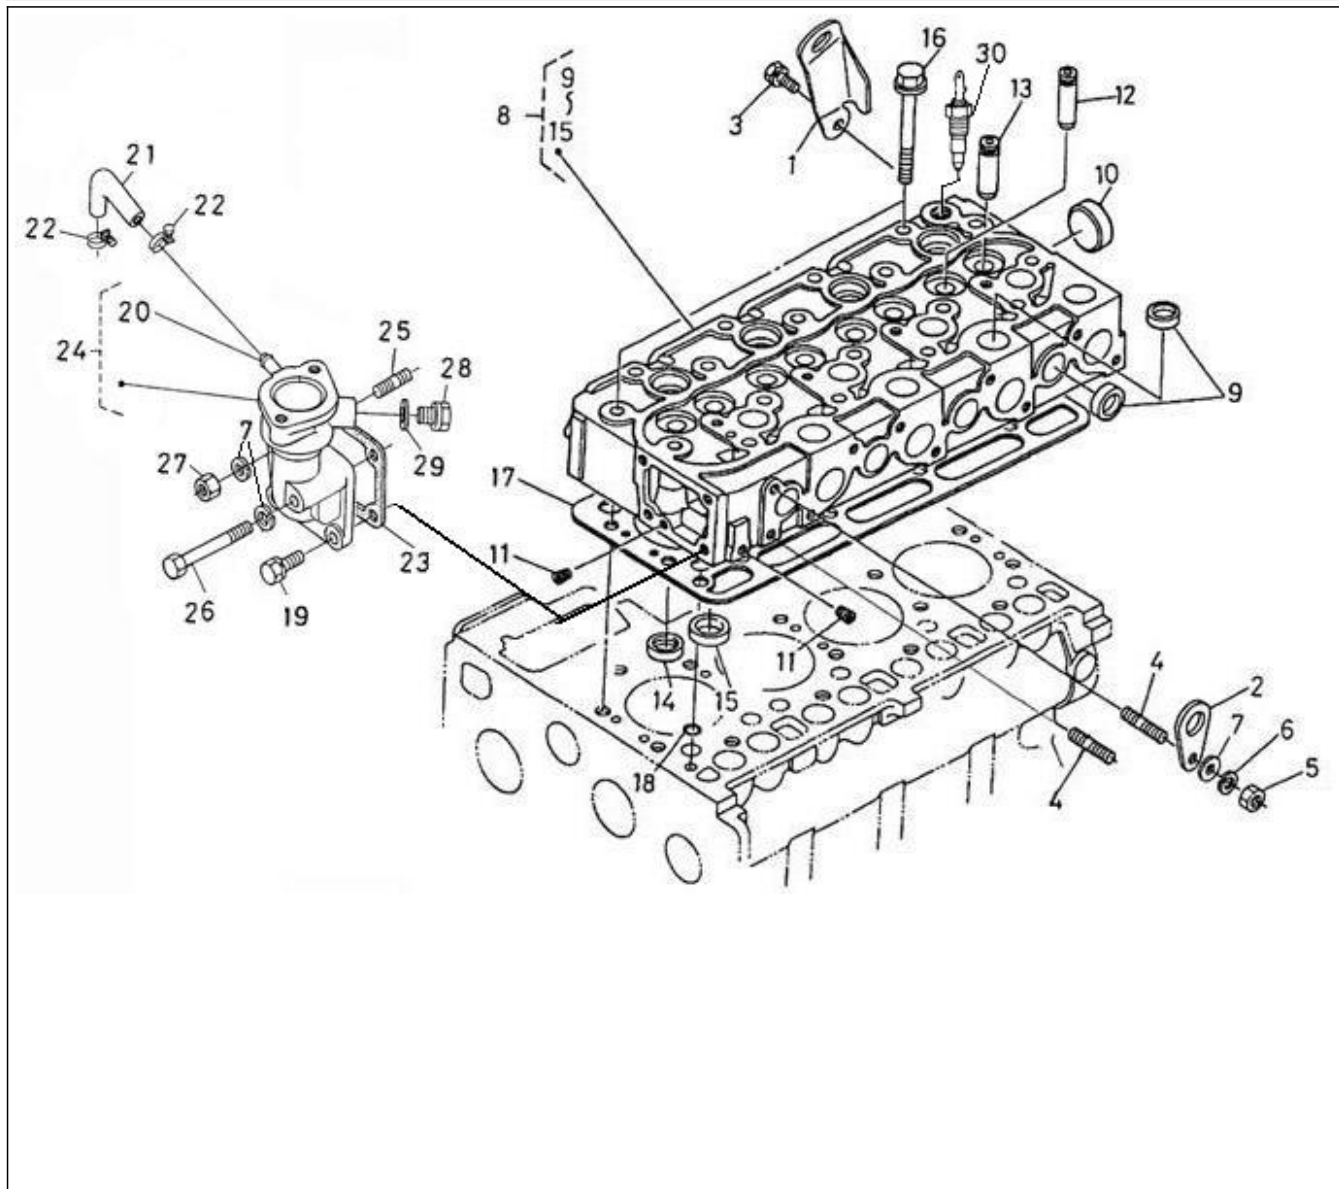

Brand: NanniDiesel

Model: Moteur 4.220HE

Version: Standard

Subassembly: Cylinder head

N.	Item	Description	Qty	Notes
0	970304054	TEMPERATURE SWITCH 1/8 1P 97°C	1	
1	970307296	HOOK,ENGINE	1	
2	970302147	HOOK,ENGINE 4.190	1	
3	970490919	BOLT,M 8X 16	1	
4	970301935	STUD	2	
5	970027322	NUT,M 8	2	
6	970119138	WASHER,SPRING D 8	2	
7	970119138	WASHER,SPRING D 8	2	
8	970307302	COMP,CYLINDER HEAD	1	
9	970301937	CAP,FREEZE	12	
10	970301938	CAP,FREEZE	1	
11	970490107	PLUG,SOCK	2	
12	970301939	GUIDE,VALVE INTAKE 4.190	4	
13	970301940	GUIDE,VALVE EXHAUST	4	
14	970313182	SIEGE SOUPAPE ADMISSION 4.220	4	
15	970313183	SIEGE SOUPAPE ECHAPPEMENT 4.220	4	
16	970307298	BOLT,CYLINDER HEAD	18	
17	970307299	GASKET,CYL.HEAD NA	1	
18	970490116	O-RING	1	
19	970492138	BOLT,M 8X 22	2	
20	970307535	HOSE	1	
21	970302120	PIPE,WATER RETURN 2	1	
22	970302121	CLAMP,HOSE	2	
23	970302124	GASKET,WATER FLANGE	1	
24	970307511	HOUSING, THERMOSTAT	1	
25	970302088	STUD,M 8X 22	1	
26	970300193	BOLT,HEX M 8X 70	1	
27	970490903	NUT,M 8	1	
28	970307896	PLUG	1	
29	970312987	WASHER,WITH RUBBER	1	

V. 28/03/2006

Pag. 8/46