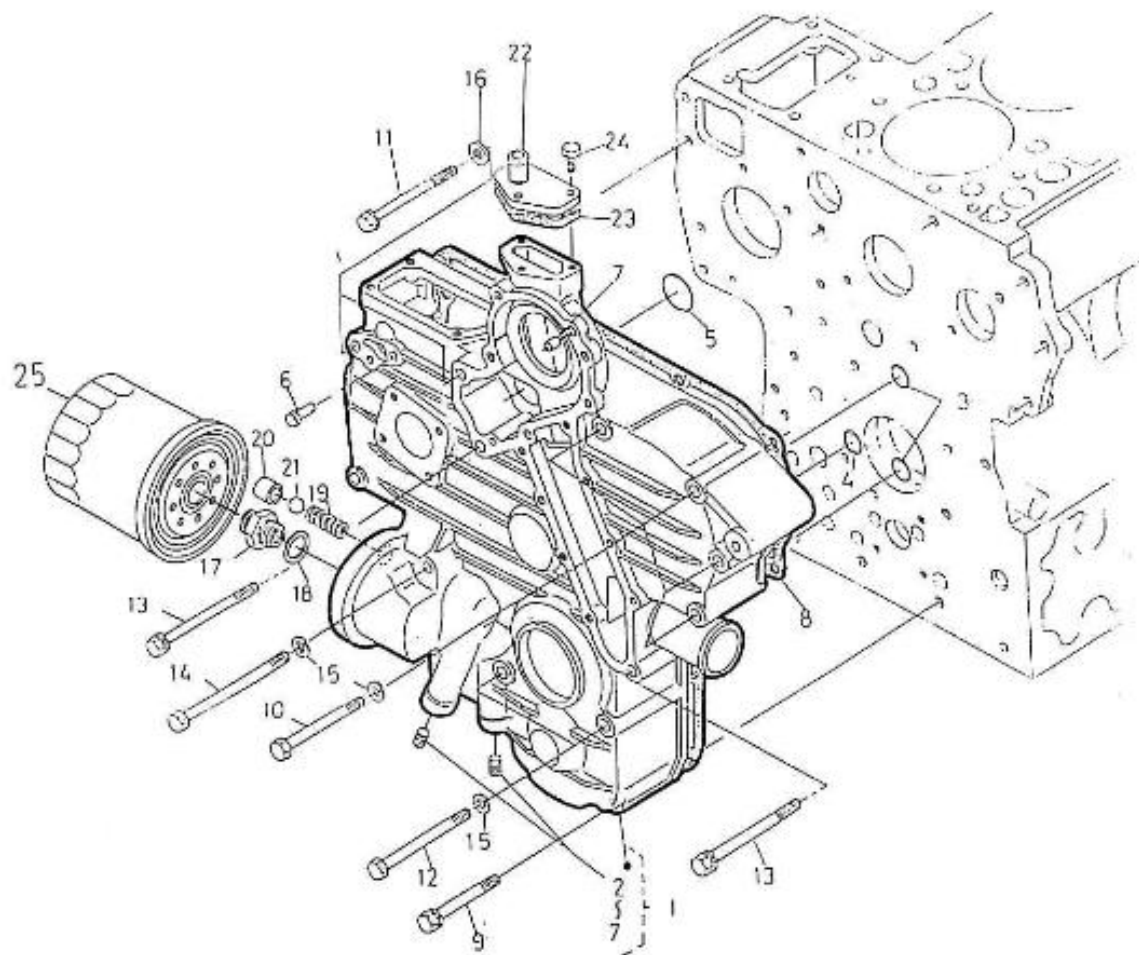

Brand: NanniDiesel

Model: Moteur 4.220HE

Version: Standard

Subassembly: Timing case

N.	Item	Description	Qty	Notes
1	970307304	ASSY CASE,GEAR	1	
2	970140202	PLUG, SOCK	2	
3	970301922	O-RING	2	
4	970302696	O-RING	1	
5	970301923	O-RING	1	
6	970490204	PIN,TIMING COVER	1	
7	970301908	PIN,CYLINDRICAL	2	
8	970307305	GASKET,GEAR CASE NA	1	
9	970301926	BOLT,M 8X 60	2	
10	970301927	BOLT,M 8X 70	5	
11	970301280	BOLT,HEX M 8X 90	2	
12	970301928	BOLT,M 8X 80	24	
13	970301929	BOLT	2	
14	970301930	BOLT,M 8X 95	2	
15	970490904	WASHER,SPRING D 8	13	
16	970301933	WASHER,PLAIN D 8	1	
17	970302072	NIPPLE	1	
18	970302073	GASKET,RING	1	
19	970302074	SPRING	1	
20	970302075	SEAT,VALVE	1	
21	970302076	BEARING,BALL	1	
22	970301931	FLANGE,WATER RETURN	1	
23	970301932	GASKET,FLANGE W/RETURN	1	
24	970491536	BOLT,M 6X 20	3	
25	970603003	FILTER,ELEMENT OIL 4.180/90	1	

V. 28/03/2006

Pag. 3/46