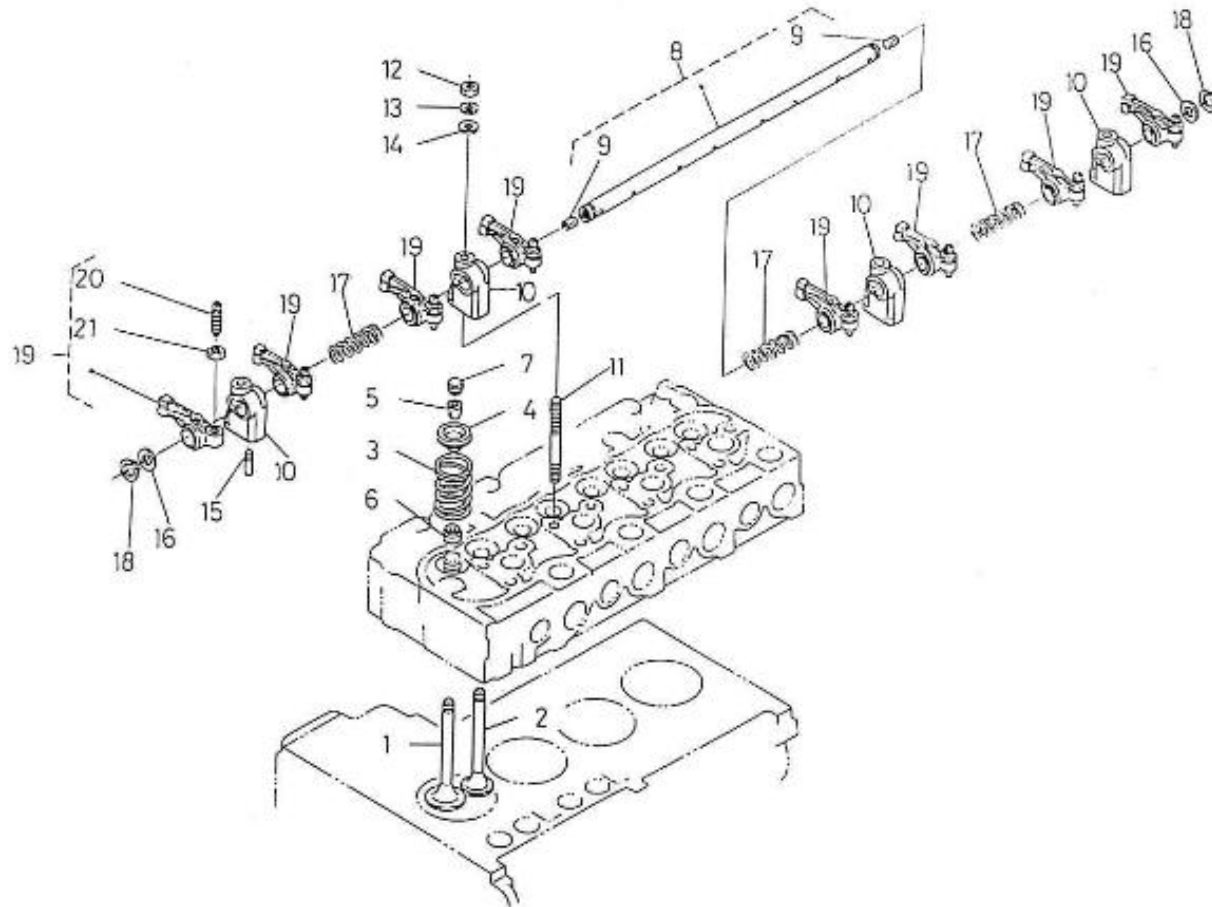

Brand: NanniDiesel

Model: Moteur 4.220HE

Version: Standard

Subassembly: Valves & Springs

N.	Item	Description	Qty	Notes
1	970307772	VALVE,INLET	4	
2	970307400	VALVE,EXHAUST	4	
3	970302005	SPRING,VALVE	8	
4	970302006	RETAINER,VALVE SPRING	8	
5	970302007	COLLET,VALVE SPRING	8	
6	970302008	SEAL,VALVE STEM	8	
7	970302009	CAP,VALVE	8	
8	970302010	SHAFT,ROCKER ARM 4.190	1	
9	970302011	SCREW,SET	2	
10	970302012	BRACKET,ROCKER ARM	4	
11	970302013	STUD	4	
12	970490903	NUT,M 8	4	
13	970490904	WASHER,SPRING D 8	4	
14	970301933	WASHER,PLAIN D 8	4	
15	970302014	SCREW,SET	1	
16	970302015	WASHER	2	
17	970302016	SPRING,ROCKER ARM	3	
18	970302017	CIR-CLIP,EXTERNAL	2	
19	970307402	ASSY ROCKER ARM	8	
20	970302019	SCREW,ADJUSTING	8	
21	970302021	NUT	8	

V. 28/03/2006

Pag. 9/46