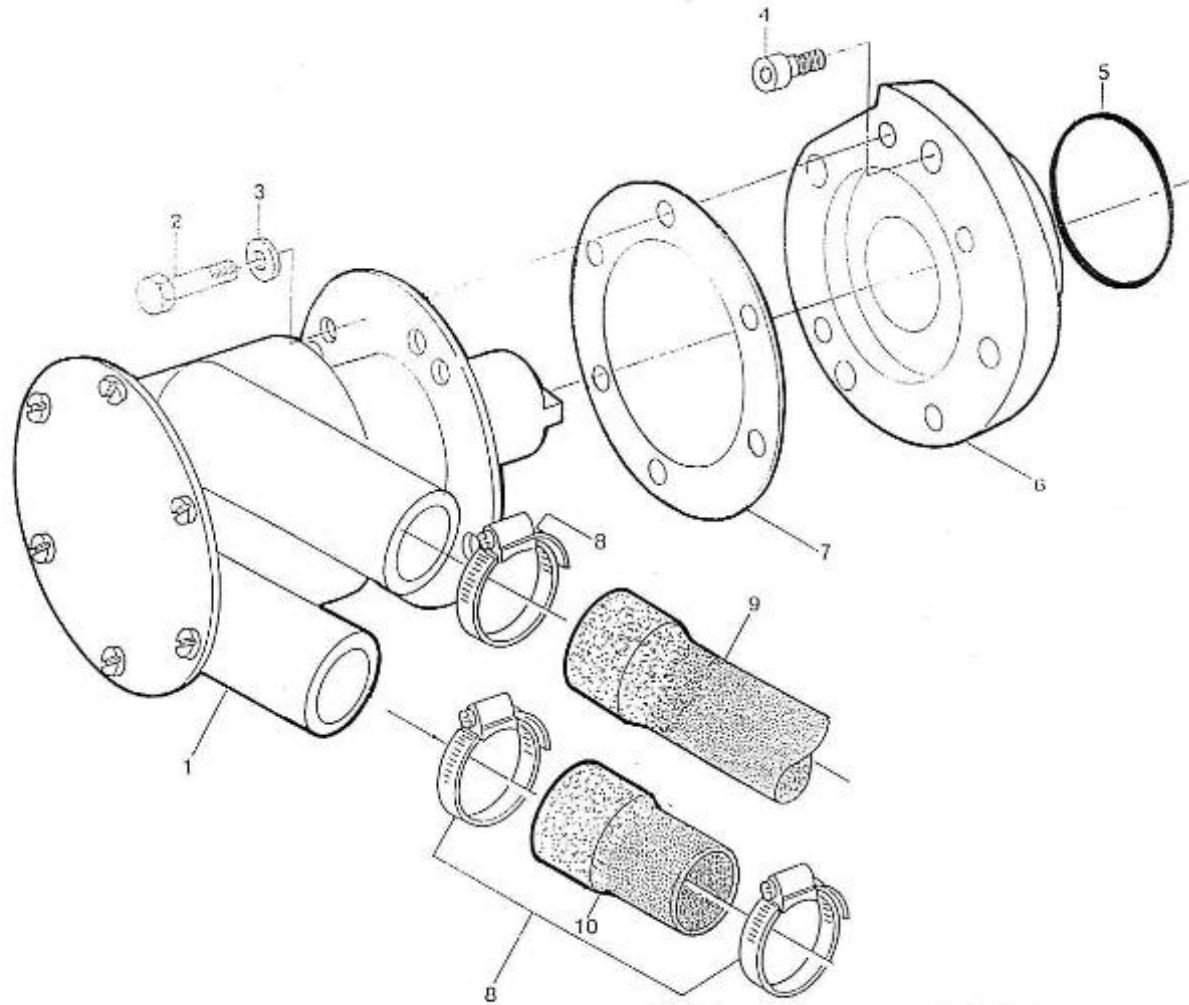

Brand: NanniDiesel

Model: Moteur 4.220HE

Version: Standard

Subassembly: Seawater pump Ass

N.	Item	Description	Qty	Notes
1	970307474	PUMP,WATER	1	
2	970644006	BOLT,HEX M 6X 20	4	
3	970609602	WASHER,CORRUGATED D 6	4	
4	970164026	BOLT,SOCK M 6X 16	4	
5	970154025	O-RING,28,17X3,53	1	
6	970302649	FLANGE,WATER PUMP 6.280HE	1	
7	970302683	GASKET,WATER PUMP 6.280	1	
8	970300922	CLAMP,HOSE 26-38	3	
9	970307424	HOSE	1	
10	970307423	HOSE	1	

V. 28/03/2006

Pag. 30/46