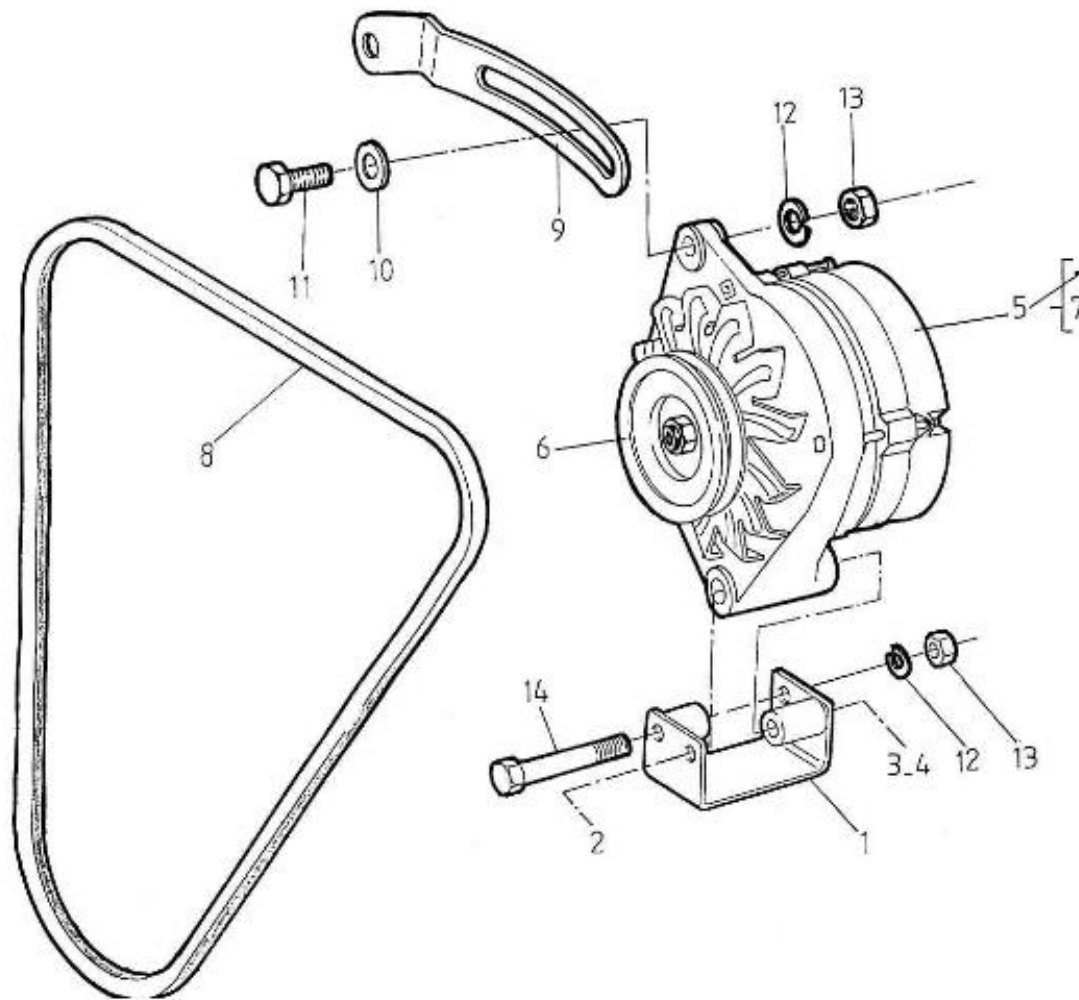

Brand: NanniDiesel

Model: Moteur 4.220HE

Version: Standard

Subassembly: Alternator Assy.Std.

N.	Item	Description	Qty	Notes
1	970307438	SUPPORT,ALTERNATOR	1	
2	970307531	BOLT	1	
3	970039794	WASHER	1	
4	970307532	NUT	1	
5	970307522	ALTERNATOR,14V-60A	1	
6	970307521	PULLEY	1	
7	970307533	REGULATOR,ALTERNATOR	1	
8	970307404	V-BELT	1	
9	970307437	TIGHTENER,V-BELT	1	
10	970304050	WASHER	1	
11	970024016	BOLT,HEX M 8X 40	1	
12	970119138	WASHER,SPRING D 8	2	
13	970027322	NUT,M 8	2	
14	970607384	BOLT,HEX M 8X 110	1	

V. 28/03/2006

Pag. 34/46