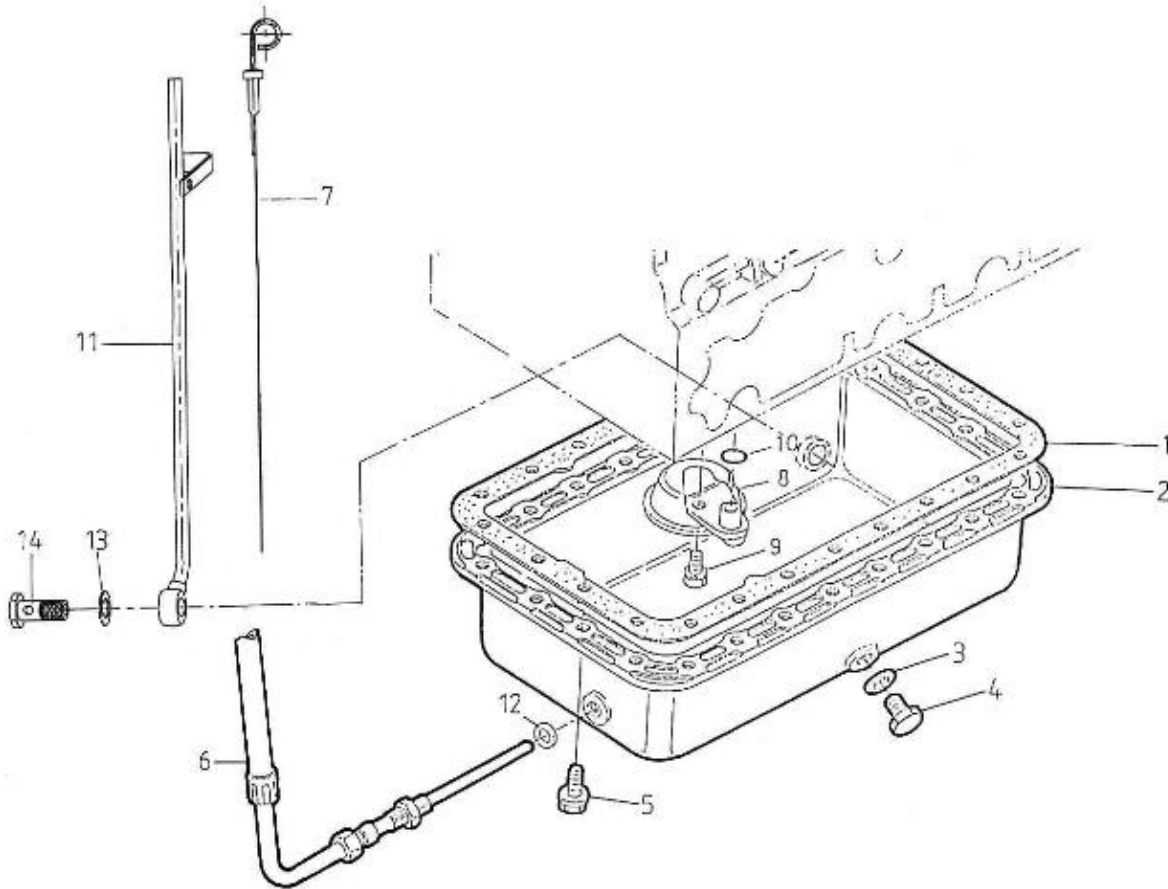

V. 28/03/2006

Pag. 5/46

Brand: NanniDiesel

Model: Moteur 4.220HE

Version: Standard

Subassembly: Oil pan

N.	Item	Description	Qty	Notes
1	970312957	GASKET,OIL PAN	1	
2	970307731	COMP.OIL PAN	1	
3	970432132	GASKET,RING	1	
4	970490127	PLUG, OIL DRAIN	1	
5	970301949	BOLT	24	
6	970304102	DRAIN OIL PIPE	1	
7	970302715	DIPSTICK,OIL LEVEL 4.150	1	
8	970301950	FILTER,OIL PAN 4.190	1	
9	970490919	BOLT,M 8X 16	1	
10	970301951	O-RING	1	
11	970307730	GUIDE,TUBE OIL DIPSTICK	1	
12	970300199	GASKET,RING D16	1	
13	970300364	GASKET,RING D18	1	
14	970307728	BOLT,BANJO	1	