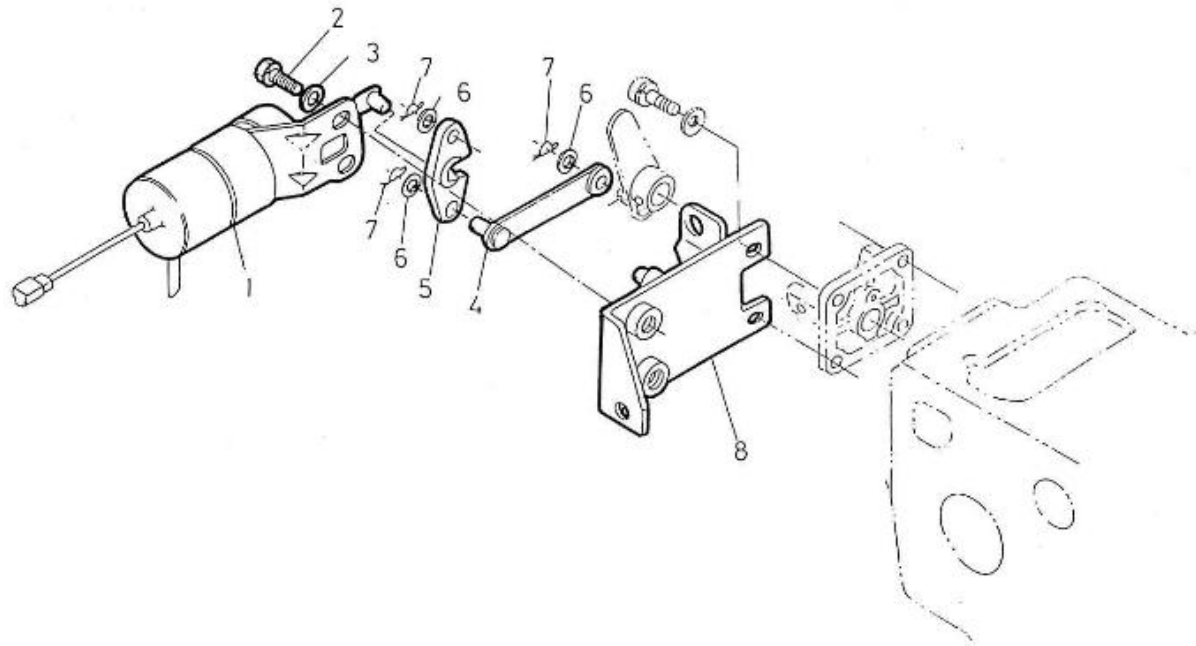

Brand: NanniDiesel

Model: Moteur 4.220HE

Version: Standard

Subassembly: Electric stop

N.	Item	Description	Qty	Notes
1	970307362	SOLENOID,STOP	1	
2	970490919	BOLT,M 8X 16	2	
3	970301933	WASHER,PLAIN D 8	2	
4	970307363	LEVER,STOP(1)	1	
5	970307364	LEVER,STOP(2)	1	
6	970141326	WASHER, PLAIN D6	3	
7	970307365	PIN,SNAP	3	
8	970307366	SUPPORT,SOLENOID	1	

V. 28/03/2006

Pag. 37/46