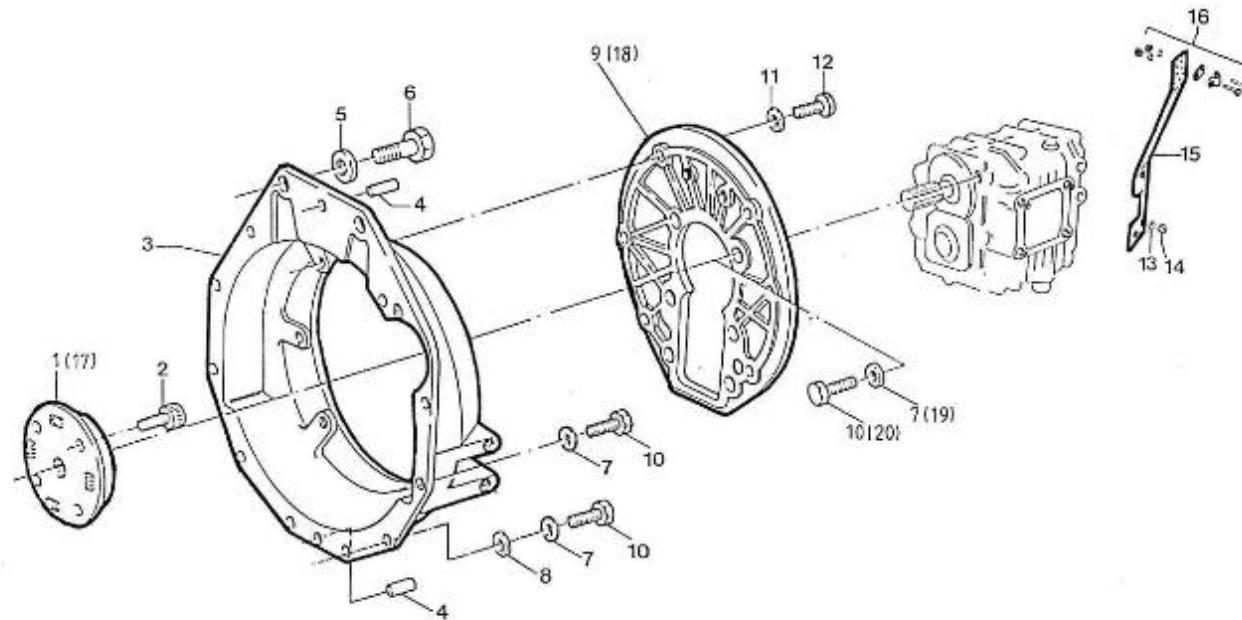

Brand: NanniDiesel

Model: Moteur 4.220HE

Version: Standard

Subassembly: Flywheel housing

N.	Item	Description	Qty	Notes
1	970776350	DAMPERPLATE	1	
2	970119147	BOLT, SOCK M 6X12	8	
3	970301628	HOUSING, FLYWHEEL 4.190	1	
4	970302149	PIN, CYLINDRICAL D10X 20	2	
5	970647606	WASHER, CORRUGATED D12	2	
6	970301736	BOLT, HEX M12X1,25X 30	2	
7	970119139	WASHER, CORRUGATED D8	16	
8	970119138	WASHER, SPRING D 8	2	
9	970301709	PLATE, ADAPTOR HBW50-100-150	1	
10	970119141	BOLT, HEX M8X 20	16	
11	970119137	WASHER, CORRUGATED D10	6	
12	970635508	BOLT, HEX M10X 25	6	
13	970119139	WASHER, CORRUGATED D8	2	
14	970027322	NUT, M 8	2	
15	970300373	SUPPORT, CONTROL HBW	1	
16	970835020	CLAMP	1	
17	970776650	DAMPERPLATE	1	
18	970302342	PLATE, ADAPTOR -HBW250-	1	
19	970119137	WASHER, CORRUGATED D10	6	
20	970635508	BOLT, HEX M10X 25	6	

V. 28/03/2006

Pag. 39/46