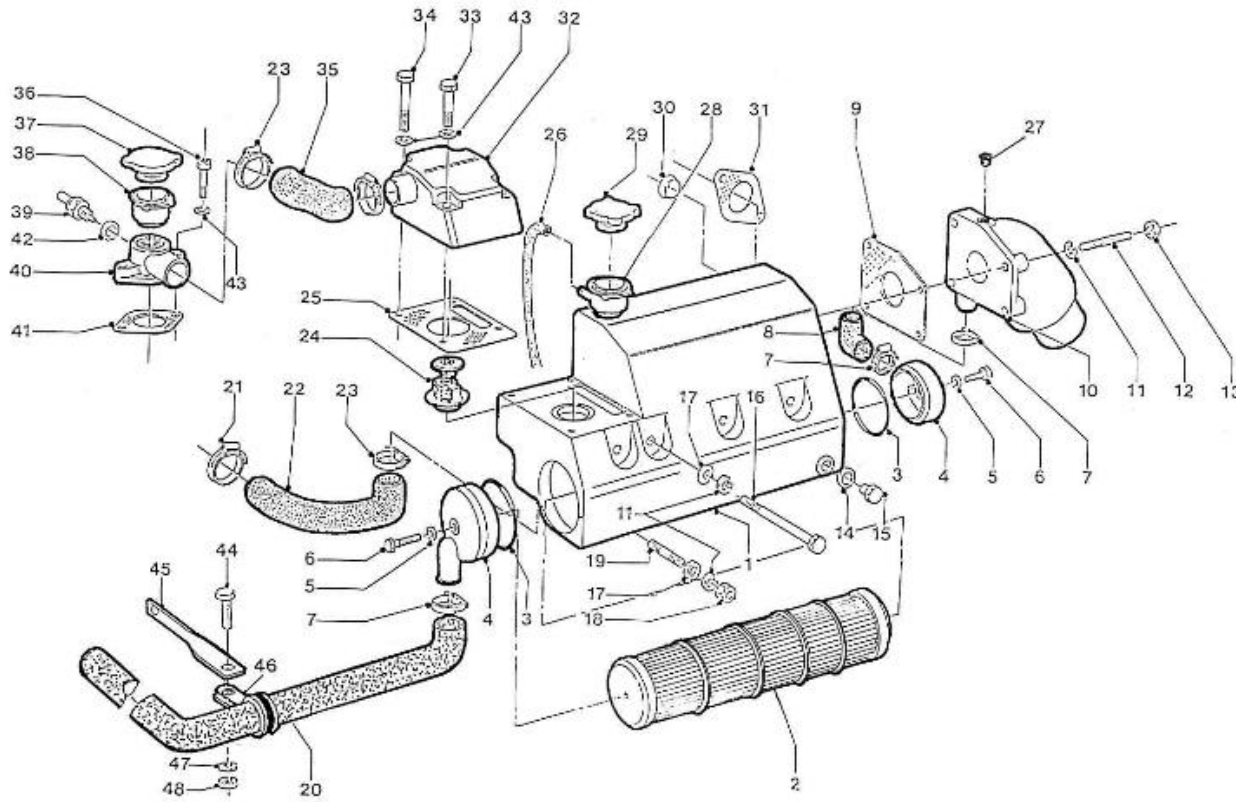

Brand: NanniDiesel

Model: Moteur 4.220HE

Version: Standard

Subassembly: Heat exchanger exh. Manifold

N.	Item	Description	Qty	Notes
47	970119149	WASHER, SPRING D 6	1	
48	970635460	NUT, M 6	1	
49	970302467	+++ PLUS DIFFUSE ++++++ JOINT ECHANGEUR	1	
50	970307799	HEATEXCHANGER	1	

V. 28/03/2006

Pag. 28/46