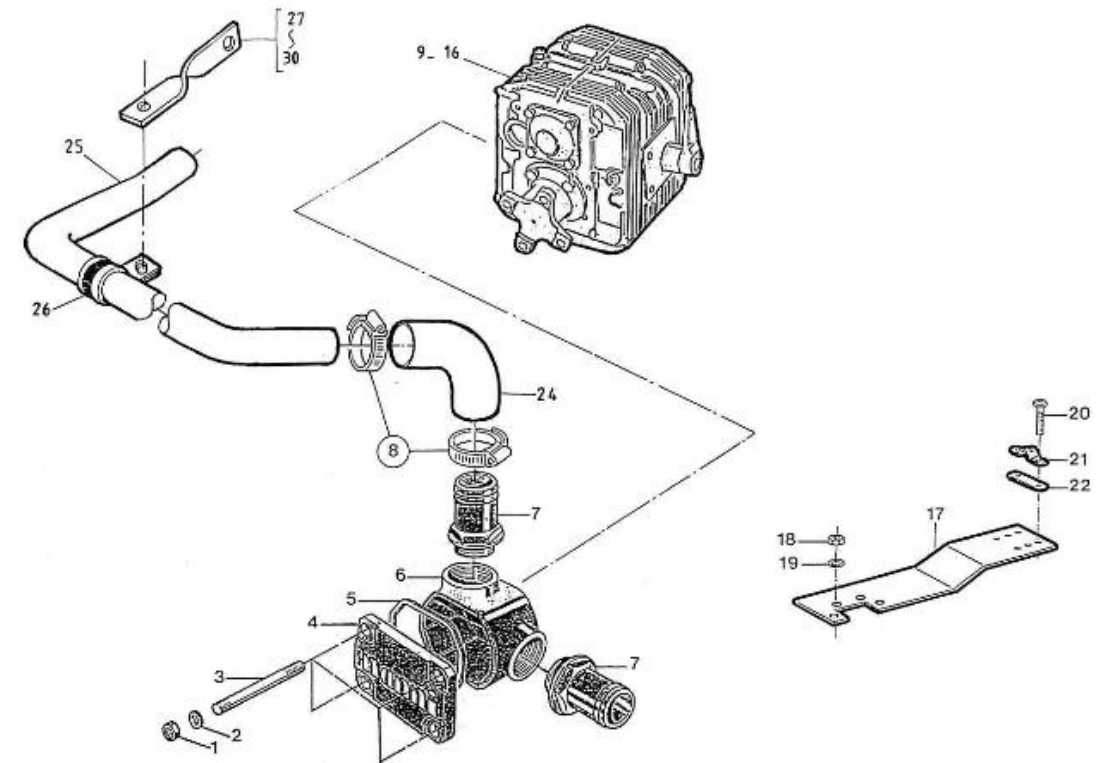

Brand: NanniDiesel

Model: Moteur 4.220HE

Version: Standard

Subassembly: Reversing gear

N.	Item	Description	Qty	Notes
1	970027322	NUT,M 8	4	
2	970119139	WASHER,CORRUGATED D8	4	
3	970304053	STUD	4	
4	970632006	COVER,OIL COOLER HBW250	1	
5	970632002	GASKET,OIL COOLER HBW250	1	
6	970574550	HOUSING,OIL COOLER 4.240-5.300	1	
7	970892303	SOCKET,HOSE	2	
8	970300922	CLAMP,HOSE 26-38	2	
9	970776330	GEARBOX	1	
10	970307530	GEARBOX	1	
11	970777110	GEARBOX	1	
12	970777115	GEARBOX	1	
13	970776343	GEARBOX	1	
14	970776342	GEARBOX	1	
15	970776340	GEARBOX	1	
16	970776335	GEARBOX	1	
17	970300373	SUPPORT,CONTROL HBW	1	
18	970027322	NUT,M 8	2	
19	970119139	WASHER,CORRUGATED D8	2	
20	970300317	BOLT,HEX M 5X 16	2	
21	970300315	CLAMP,CABLE	1	
22	970300316	PLATE,CLAMP	1	
23	970835020	CLAMP	1	
24	970302630	HOSE	1	
25	970307225	PIPE	1	
26	970304071	CLAMP	1	
27	970439910	BOLT,HEX M 6X 16	1	
28	970635460	NUT,M 6	1	
29	970302233	SUPPORT,PIPE CLAMP	1	
30	970119149	WASHER, SPRING D 6	1	
31	970830123	STRAP	1	

V. 28/03/2006

Pag. 40/46