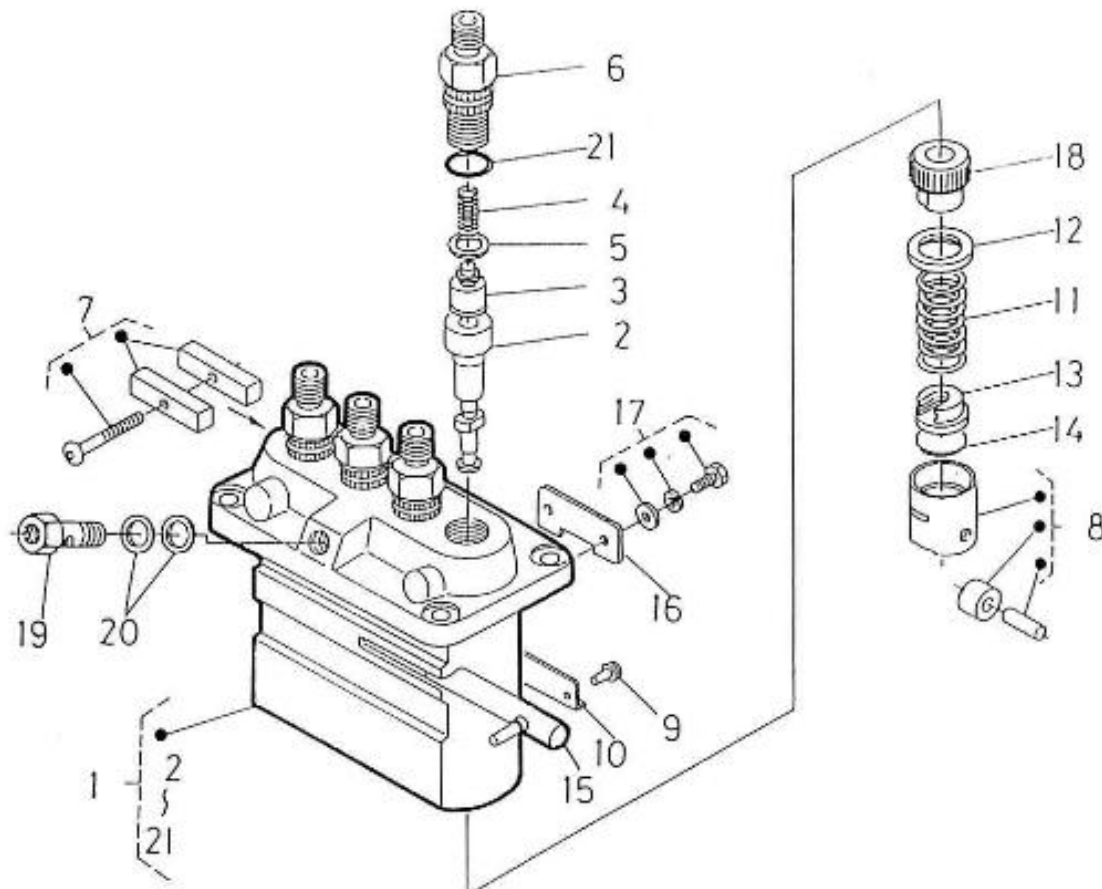

V. 28/03/2006

Pag. 18/46

Brand: NanniDiesel

Model: Moteur 4.220HE

Version: Standard

Subassembly: Injection pump component parts

N.	Item	Description	Qty	Notes
1	970307367	ASSY PUMP,INJECTION	1	
2	970307369	ASSY PLUNGER	4	
3	970307370	VALVE,DELIVERY	4	
4	970307371	SPRING,DELIV.VALVE	4	
5	970303971	GASKET,RING	4	
6	970307372	HOLDER,DELIV.VALVE	4	
7	970307373	ASSY LOCK PLATE	2	
8	970303985	TAPPET,INJ.PUMP CPL.	4	
9	970307374	PIN,TAPPET GUIDE	4	
10	970307375	PLATE	2	
11	970303982	SPRING,PLUNGER	4	
12	970303981	SEAT,SPRING -UPPER-	4	
13	970303983	SEAT,SPRING -LOWER-	4	
14	970303984	SHIM	4	
15	970307376	RACK,CONTROL	1	
16	970303968	PLATE,ADJUSTING	3	
17	970303969	BOLT	3	
18	970303980	SLEEVE,CONTROL	4	
19	970302107	SCREW,INJ.PUMP	1	
20	970307379	WASHER,NIPPLE	2	
21	970307822	O RING	4	