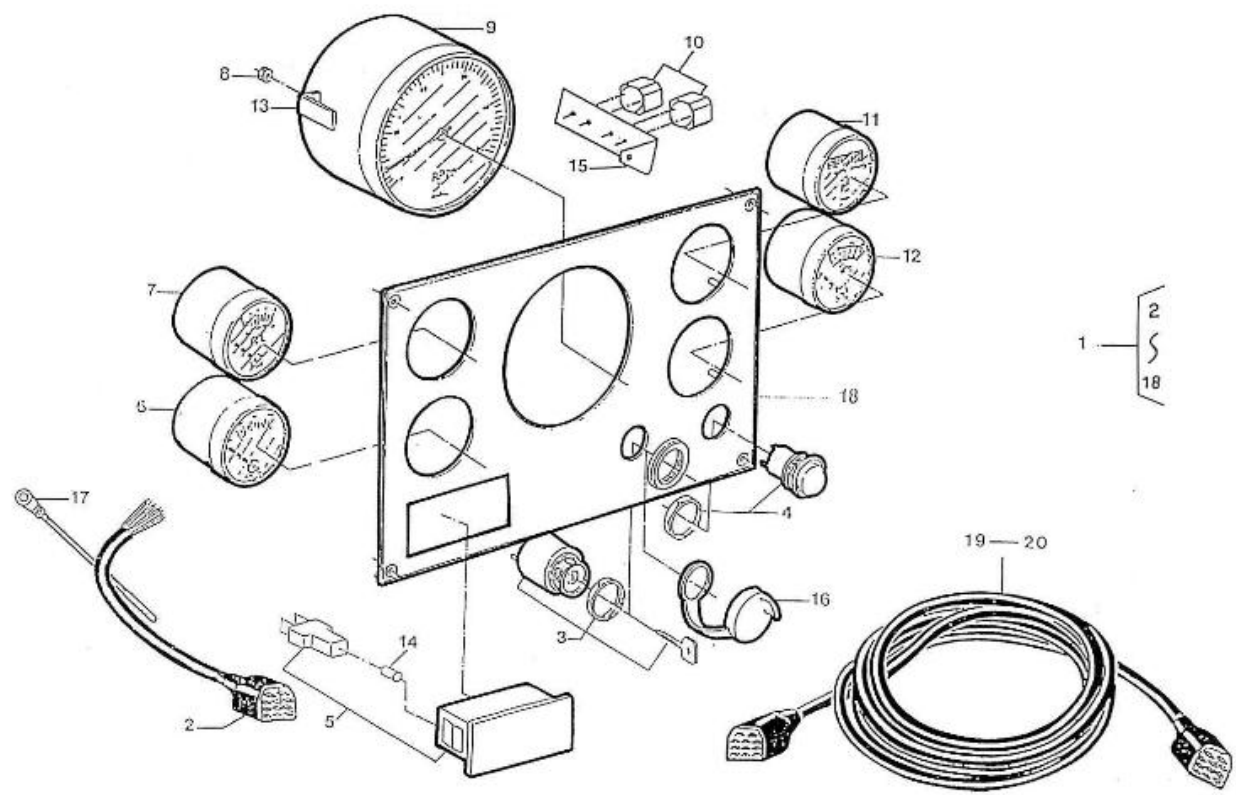

V. 28/03/2006

Pag. 35/46

Brand: NanniDiesel

Model: Moteur 4.220HE

Version: Standard

Subassembly: Panel 5 instruments

N.	Item	Description	Qty	Notes
1	674349	PANEL,1 INSTR.TACHO CPL VDO	1	
2	970304004	WIRING,PANEL 5INSTR. CPL. (11P	1	
3	970302667	SWITCH,BOSCH STARTER + GLOWING	1	
4	970300967	BUTTON,PUSH	1	
5	970856005	LIGHT WARNING	1	
6	970850603	THERM.V. 120C 12V D52	1	
7	970850705	OIL PRESSURE GAUGE 5B	1	
8	970301191	NUT,M 4 A2	12	
9	970300910	GAUGE,VDO,TACH,3000,W ,D 85	1	
10	970302684	BUZZER,SONITRON SMA 24A P17.05	2	
11	970300742	GAUGE,VDO,HOUR,2P,D 52	1	
12	970850801	VOLTMETER	1	
13	970300920	CLAMP,INSTRUMENTS	12	
14	970856011	BULB 12V-2W	9	
15	970310182	SUPPORT	1	
16	970304021	COVER	1	
17	970304019	CABLEBINDER,PLASTIC 4.8X195	1	
18	970300790	PLATE,PANEL 5 INSTRUMENTS VDO	1	
19	970302665	WIRING,INTERMEDIATE 4MTR 11POS	1	
20	970302666	WIRING,INTERMEDIATE 8MTR 11POS	1	