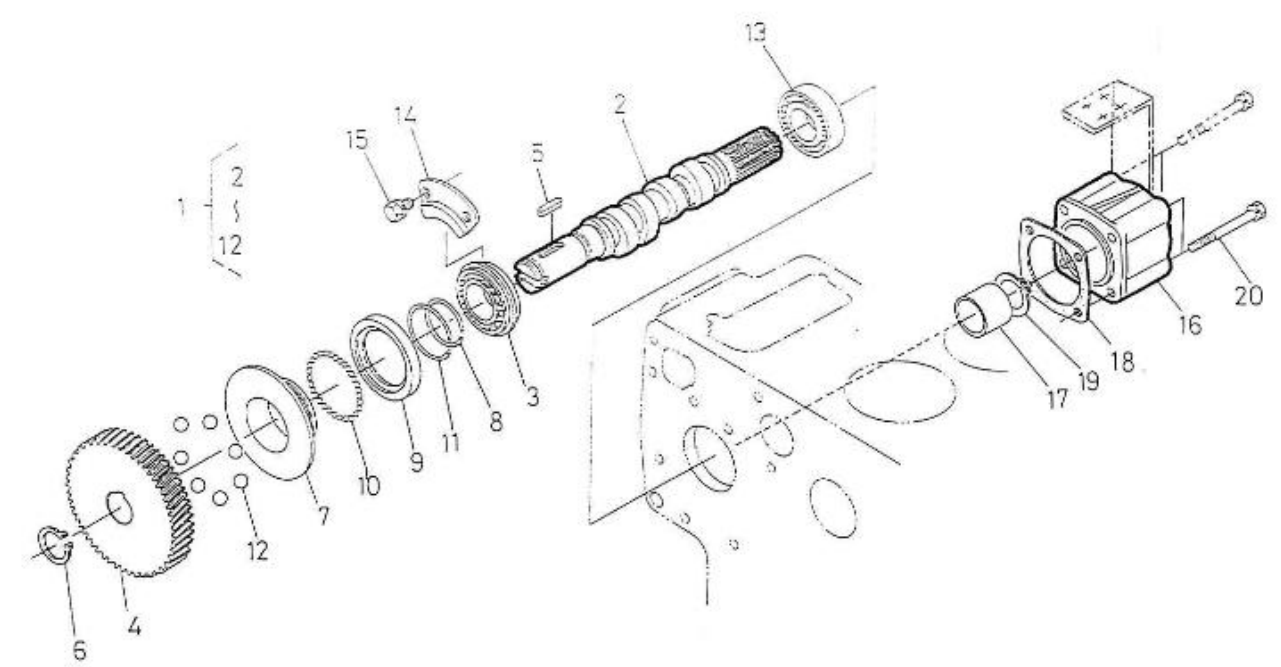

V. 28/03/2006

Pag. 14/46

Brand: NanniDiesel

Model: Moteur 4.220HE

Version: Standard

Subassembly: Camshaft fuel

N.	Item	Description	Qty	Notes
1	970307349	ASSY FUEL CAMSHAFT	1	
2	970307350	CAMSHAFT,FUEL	1	
3	970302094	BEARING,CASE	1	
4	970307351	GEAR,INJECTION PUMP	1	
5	970302096	KEY,FEATHER	1	
6	970302097	CIR-CLIP,EXTERNAL	1	
7	970307352	SLEEVE,GOVERNOR	1	
8	970302099	CIR-CLIP,GOVERNOR SLEEVE	1	
9	970303929	CASE,GOVERNOR BALL	1	
10	970492130	BEARING,BALL FUEL CAMSHAFT	39	
11	970302100	CIR-CLIP,GOVERNOR BALL CASE	1	
12	970303930	BEARING,BALL	7	
13	970302105	BEARING,CASE	1	
14	970302106	STOPPER,FUEL CAMSHAFT	1	
15	970140919	BOLT, M8X14	2	
16	970303931	COVER,FUEL CAMSHAFT	1	
17	970302064	BUSHING,COVER CAMSHAFT	1	
18	970304057	GASKET NA	1	
19	970302066	CIR-CLIP,EXTERNAL	1	
20	970307353	BOLT	2	