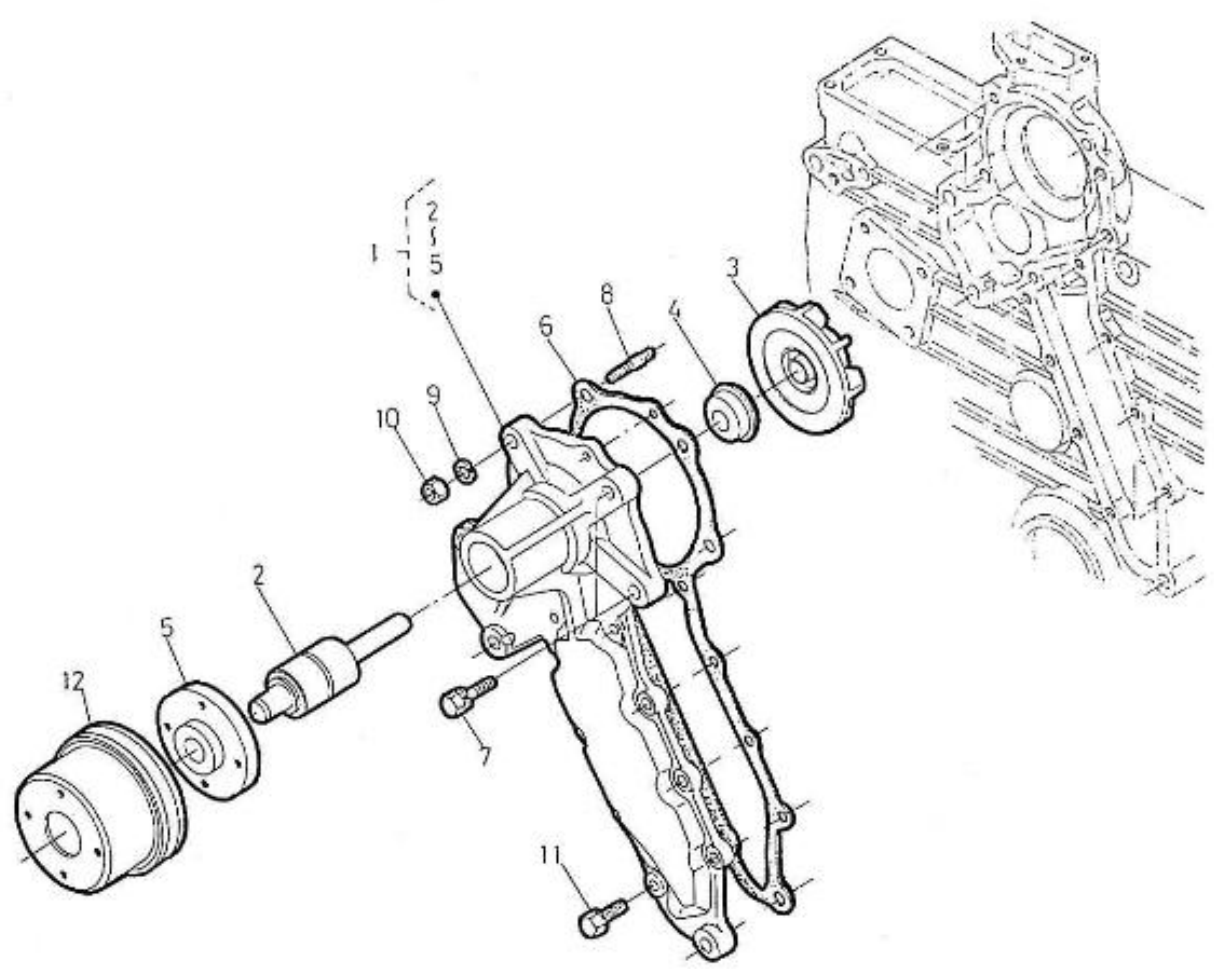

Brand: NanniDiesel

Model: Moteur 4.220HE

Version: Standard

Subassembly: Fresh water pump

N.	Item	Description	Qty	Notes
1	970302110	PUMP,F/WATER CPL.4.190	1	
2	970302109	BEARING,SHAFT W/PUMP	1	
3	970302111	IMPELLER,F/WATER PUMP 4.190	1	
4	970302112	SEAL,MECHANICAL F/W.PUMP	1	
5	970302113	FLANGE,F/WATER PUMP	1	
6	970302117	GASKET,WATER PUMP 4.190	1	
7	970301986	BOLT,M 8X 28	2	
8	970302118	STUD	2	
9	970490904	WASHER,SPRING D 8	2	
10	970490903	NUT,M 8	2	
11	970490119	BOLT,M 6X 18	8	
12	970307398	PULLEY	1	

V. 28/03/2006

Pag. 24/46