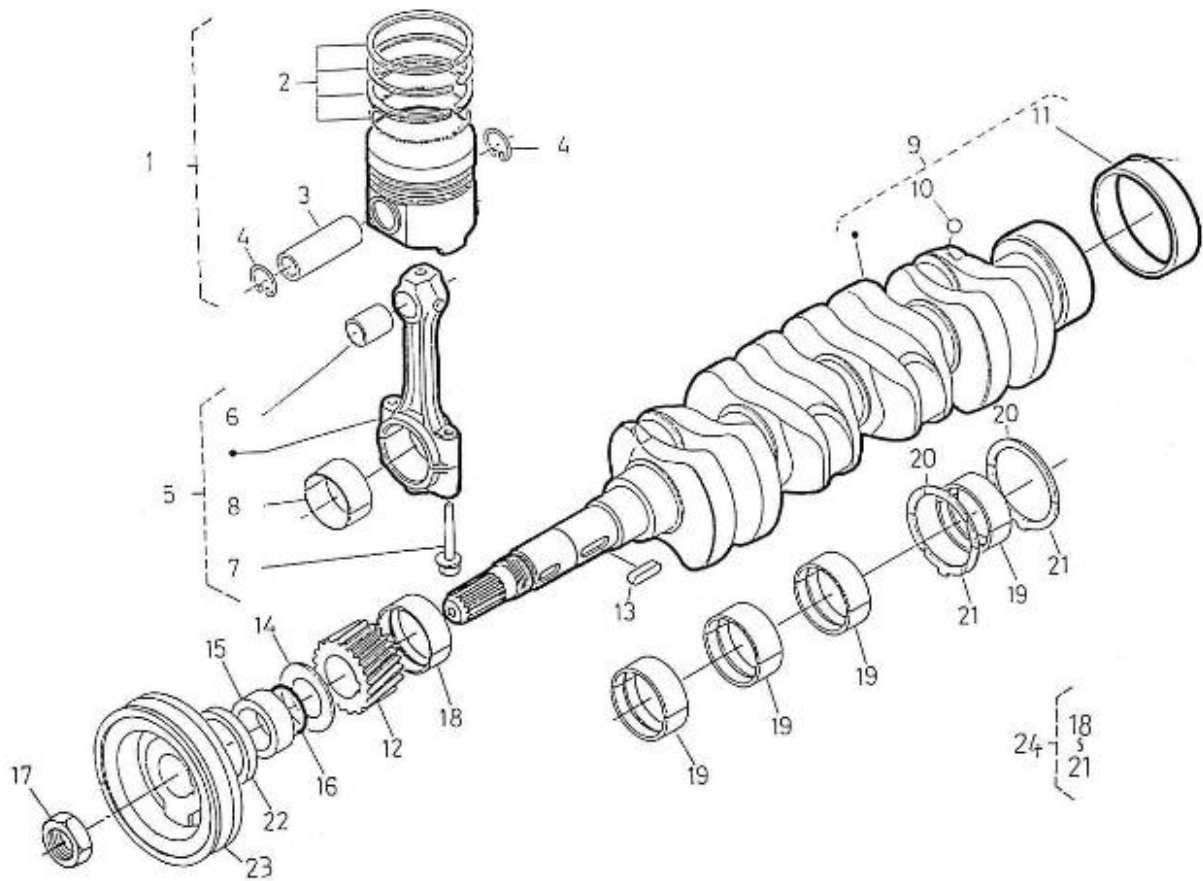

Brand: NanniDiesel

Model: Moteur 4.220HE

Version: Standard

Subassembly: Crankshaft pistons

N.	Item	Description	Qty	Notes
1	970307328	PISTON 05	4	
1	970307528	PISTON	4	
2	970307329	ASSY RING,PISTON	4	
2	970307330	ASSY RING,PISTON 05	4	
3	970307331	PIN,PISTON	4	
4	970307332	CLIP,PISTON PIN	8	
5	970307333	ASSY ROD,CONNECTING	4	
6	970307334	BUSH,PISTON PIN	4	
7	970301934	BOLT,CONN.ROD	8	
9	970307338	COMP.SHAFT,CRANK	1	
10	970302897	BEARING,BALL	4	
11	970301962	SLEEVE,CRANKSHAFT	1	
12	970301965	GEAR,CRANKSHAFT	1	
13	970301966	KEY,FEATHER	1	
14	970301967	SLINGER,OIL	1	
15	970301968	COLLAR,CRANKSHAFT	1	
16	970301969	O-RING	1	
17	970301970	NUT,CRANKSHAFT	1	
19	970307343	METAL,C/SHAFT 2 02	4	
19	970307344	METAL,C/SHAFT 2 04	4	
19	970301973	METAL,CRANKSHAFT 2	4	
20	970301974	METAL,SIDE 1	2	
20	970307345	METAL,SIDE 1-02	2	
20	970307346	METAL,SIDE 1-04	2	
21	970301975	METAL,SIDE 2	2	
21	970302409	METAL,SIDE 2 +0,2	2	
21	970302913	METAL,SIDE 2 +0,4	2	
22	970302409	METAL,SIDE 2 +0,2	2	
22	970301976	SEAL,OIL	1	
23	970302077	PULLEY,CRANKSHAFT 4.190 STD.	1	
24	970307529	MAIN BEARING	1	

V. 28/03/2006

Pag. 12/46