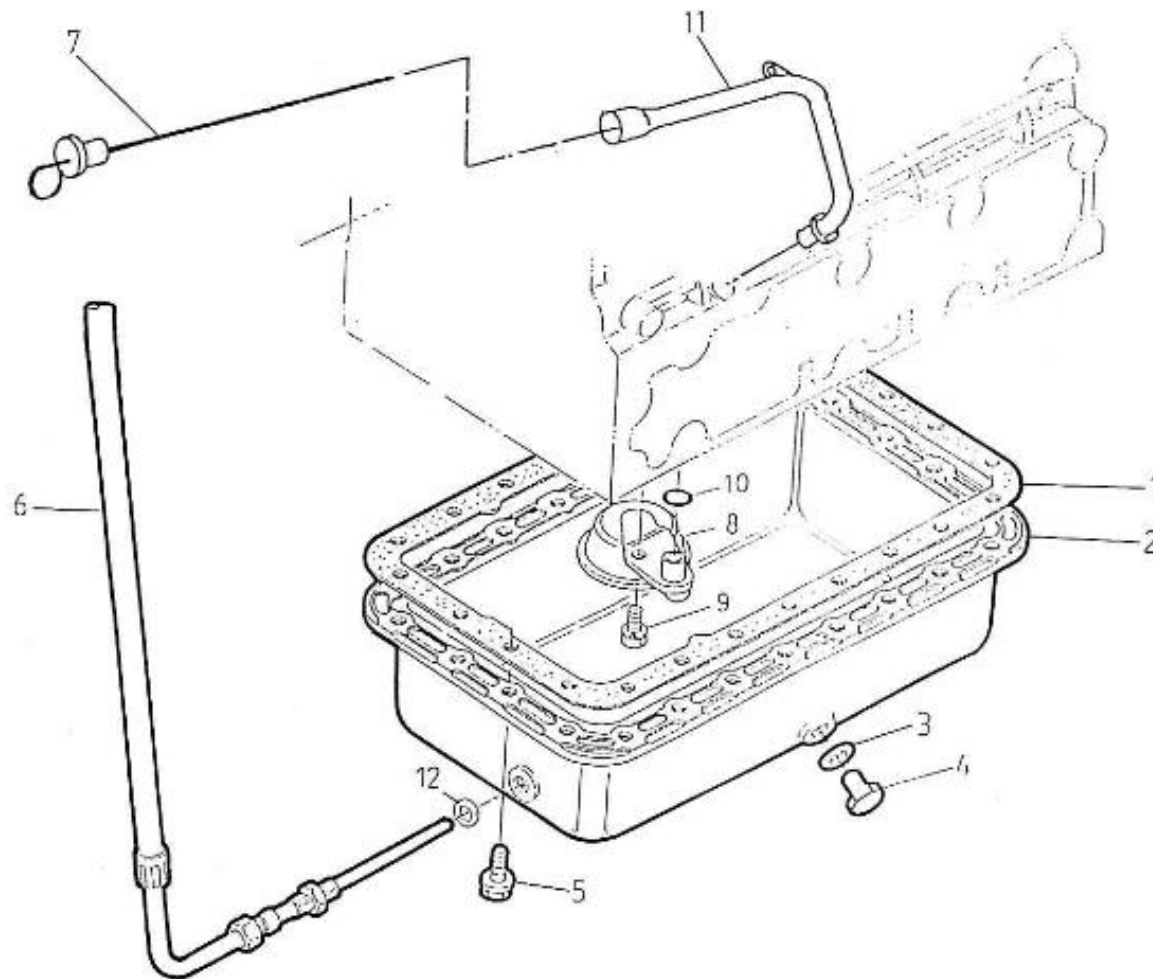

V. 28/03/2006

Pag. 4/46

Brand: NanniDiesel

Model: Moteur 4.220HE

Version: Standard

Subassembly: Oil pan

N.	Item	Description	Qty	Notes
1	970312957	GASKET,OIL PAN	1	
2	970301947	PAN,OIL 4.190	1	
3	970432132	GASKET,RING	1	
4	970490127	PLUG, OIL DRAIN	1	
5	970301949	BOLT	24	
6	970304102	DRAIN OIL PIPE	1	
7	970302637	DIPSTICK	1	
8	970301950	FILTER,OIL PAN 4.190	1	
9	970490919	BOLT,M 8X 16	1	
10	970301951	O-RING	1	
11	970302595	GUIDE,TUBE OIL DIPSTICK 6.280H	1	
12	970300199	GASKET,RING D16	1	