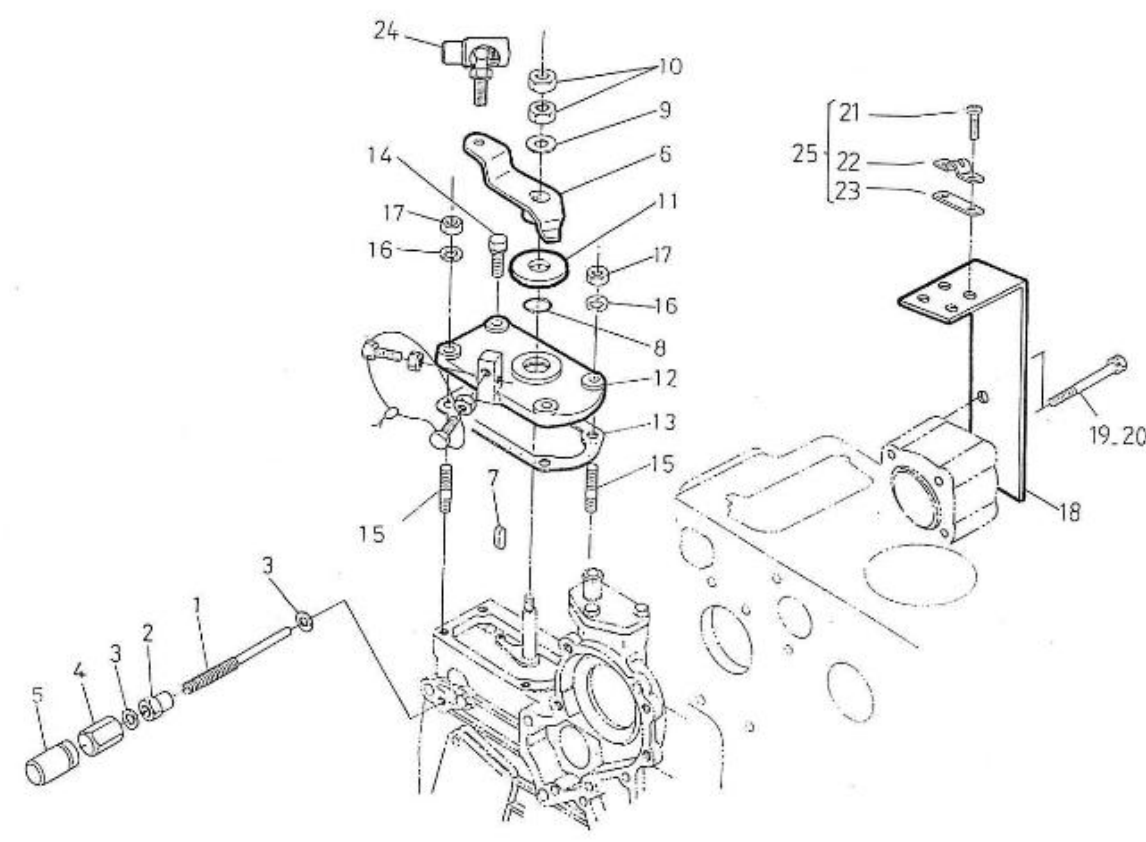

Brand: NanniDiesel

Model: Moteur 4.220HE

Version: Standard

Subassembly: Speed control

N.	Item	Description	Qty	Notes
1	970302022	SCREW,ADJUSTING	1	
2	970140402	NUT	1	
3	970150403	RING,SEAL	2	
4	970140504	NUT, CAP M8	1	
5	970302411	CAP,NUT	1	
6	970302023	LEVER,SPEED CONTROL	1	
7	970143118	KEY,FEATHER	1	
8	970302024	O-RING	1	
9	970302025	WASHER,PLAIN D 8	1	
10	970302026	NUT,M 8	2	
11	970302027	SPACER,GOVERNOR	1	
12	970302028	COVER,SPEED CONTROL 4.190	1	
13	970302029	GASKET,COVER SPEED CONTROL	1	
14	970491536	BOLT,M 6X 20	2	
15	970490224	STUD	2	
16	970119149	WASHER, SPRING D 6	2	
17	970151133	NUT,M 6	2	
18	970307403	SUPPORT,THROTTLE	1	
19	970300193	BOLT,HEX M 8X 70	2	
20	970119138	WASHER,SPRING D 8	2	
21	970300317	BOLT,HEX M 5X 16	2	
22	970300315	CLAMP,CABLE	1	
23	970300316	PLATE,CLAMP	1	
24	970830124	JOINT	1	
25	970835020	CLAMP	1	

V. 28/03/2006

Pag. 11/46