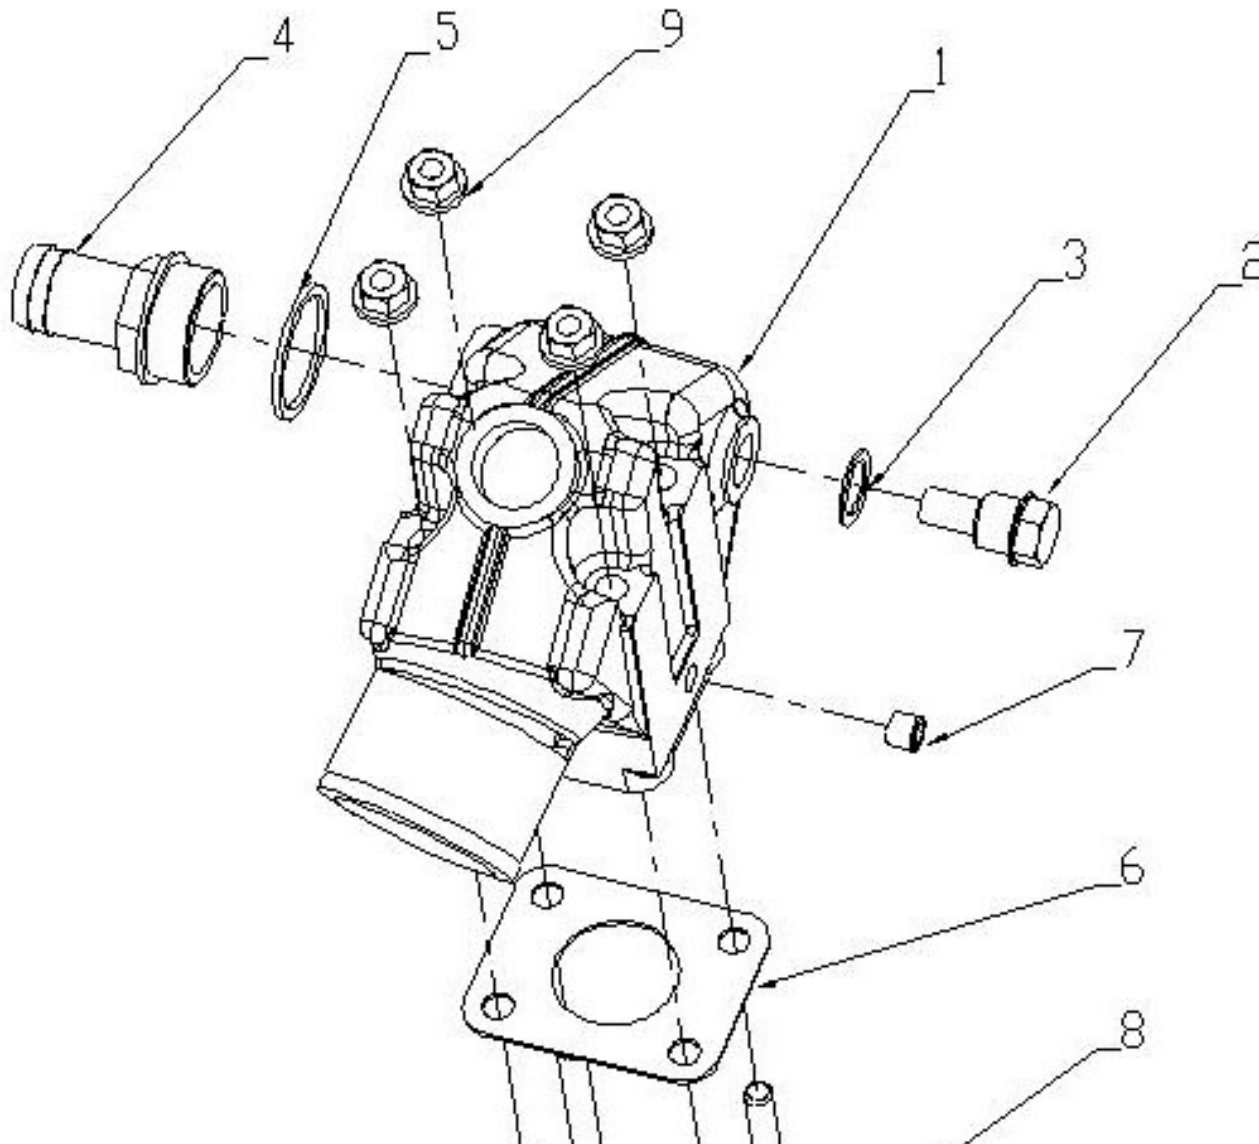

Brand: NanniDiesel

Model: Moteur 4.220HE

Version: Standard

Subassembly: HEAT EXCHANGER

N.	Item	Description	Qty	Notes
0	39020445	GOUJON M8X95,J16,8.8,ZN	4	
0	39460916	ECROU H A EMBASE LISSE M8 ACIER, CLASSE 8, ZINGUE	4	
1	665700070	COUDE D'ECHAPPEMENT 4.220HE NOUVEAU MODEL	1	
2	970494635	ANODE,ZINC CPL M16X1,5	1	
3	970300199	GASKET,RING D16	1	
4	655402075	BARBED END BRASS FITTING 1-25	1	
5	48410090	GASKET	1	
6	970310501	GASKET NA	1	
7	970307265	PLUG,HEX 1/8	1	

V. 28/03/2006

Pag. 25/46