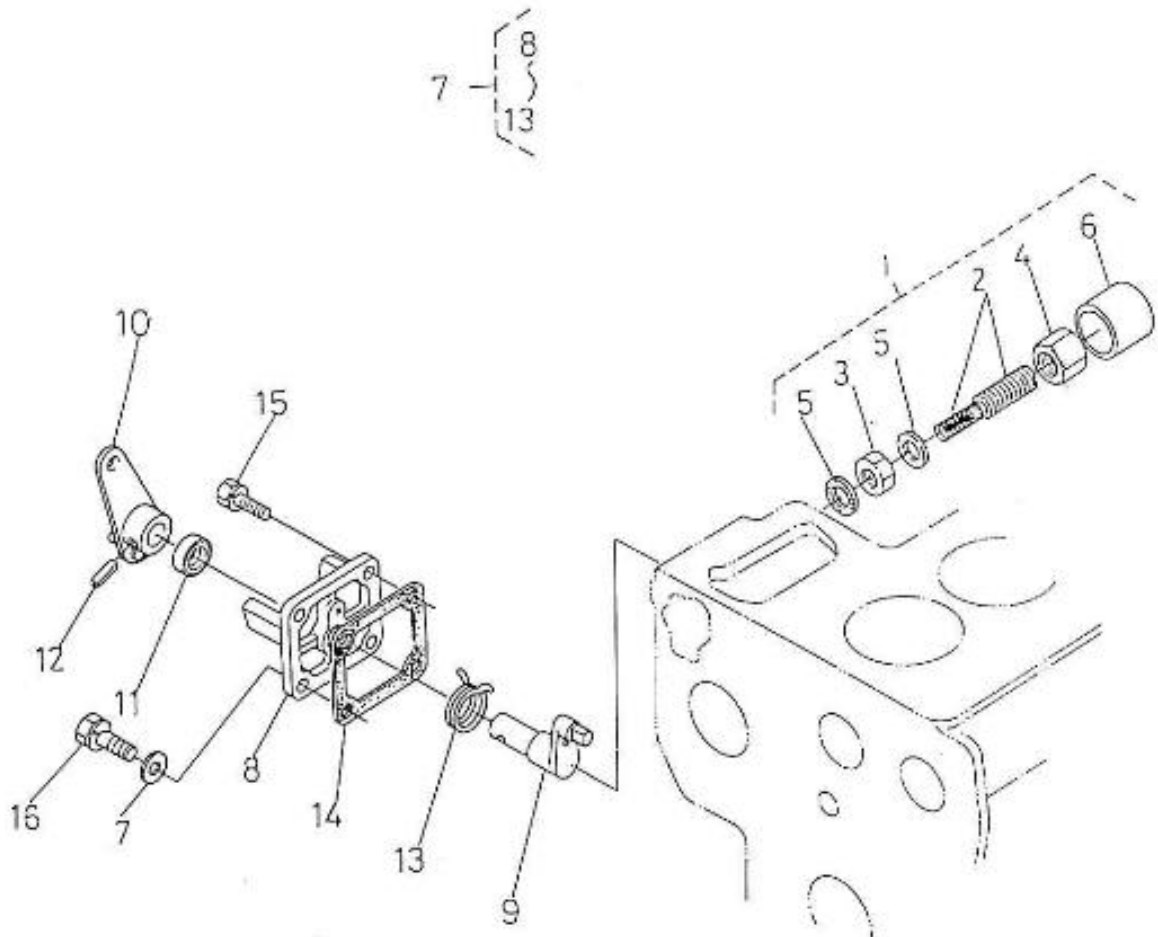

V. 28/03/2006

Pag. 21/46

Brand: NanniDiesel

Model: Moteur 4.220HE

Version: Standard

Subassembly: Engine stop lever

N.	Item	Description	Qty	Notes
1	970307354	APPARATUS,IDLING	1	
2	970307356	ASSY BOLT,ADJUSTING	1	
3	970303906	NUT	1	
4	970307355	NUT,CAP	1	
5	970491131	WASHER,SEAL	2	
6	970302069	CAP	1	
7	970307357	ASSY LEVER,ENG.STOP	1	
8	970307358	COVER,INJECTION PUMP	1	
9	970307359	SHAFT,LEVER	1	
10	970307360	LEVER,ENGINE STOP	1	
11	970302861	SEAL,OIL	1	
12	970151130	PIN,SPRING RETAINER	1	
13	970307361	SPRING,RETURN	1	
14	970302062	GASKET,COVER	1	
15	970490143	BOLT,M 6X 18	2	
16	970141537	BOLT, M6X22	2	
17	970141326	WASHER, PLAIN D6	2	