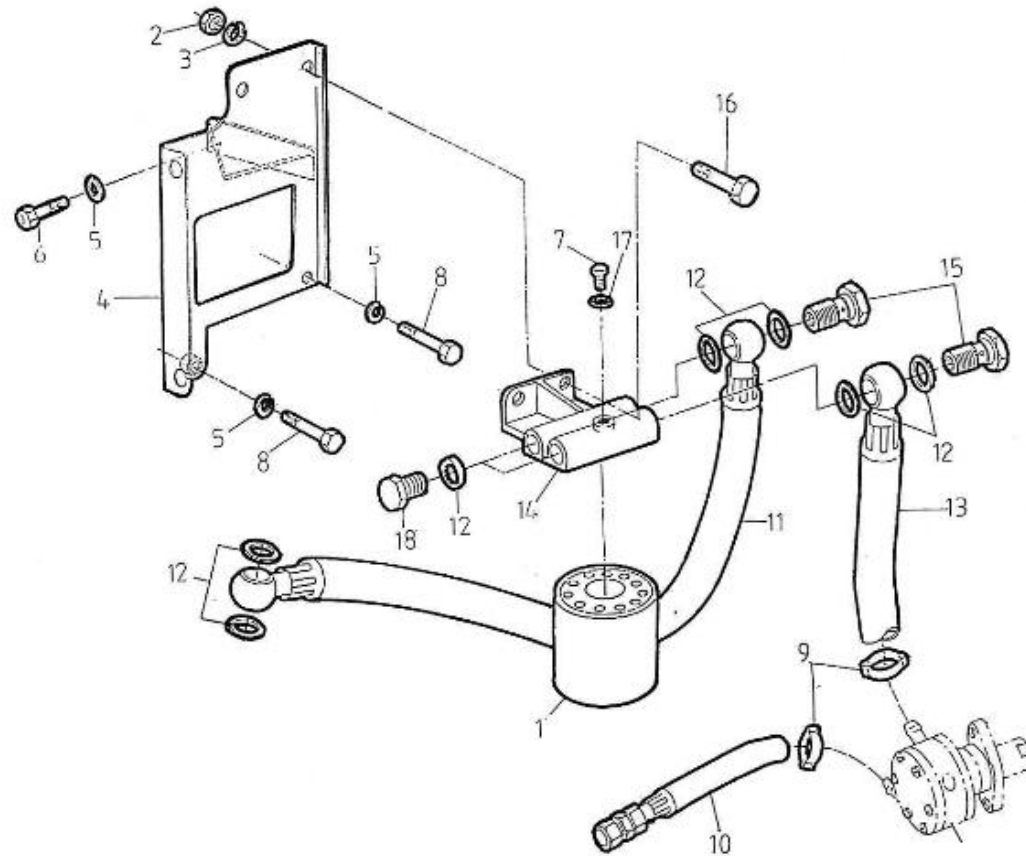

Brand: NanniDiesel

Model: Moteur 4.220HE

Version: Standard

Subassembly: Fuel filter Assy.

N.	Item	Description	Qty	Notes
1	970622350	FILTER,FUEL	1	
2	970119143	NUT, M10	2	
3	970119136	WASHER,SPRING D10	2	
4	970302677	SUPP,FUELFILTER-OILEXTR.4.190,	1	
5	970119138	WASHER,SPRING D 8	3	
6	970498003	BOLT,SOCK M 8X 25	1	
7	970832061	BOLT	1	
8	970301280	BOLT,HEX M 8X 90	2	
9	970439306	CLAMP,HOSE 11-17	2	
10	970302330	HOSE,FUEL SUPPLY CPL.	1	
11	970301850	HOSE,FUEL INJ.PUMP CPL.	1	
12	970300306	GASKET,RING D14	8	
13	970301849	HOSE,FUEL SUPPLY CPL.	1	
14	970302494	SUPPORT,FUEL FILTER ELEMENT H-	1	
15	970432515	BOLT,BANJO M14X1,5	2	
16	970635508	BOLT,HEX M10X 25	2	
17	970300288	GASKET,M8	1	
18	970875506	PLUG	2	
19	970307396	PUMP,FUEL FEED	1	

V. 28/03/2006

Pag. 18/46