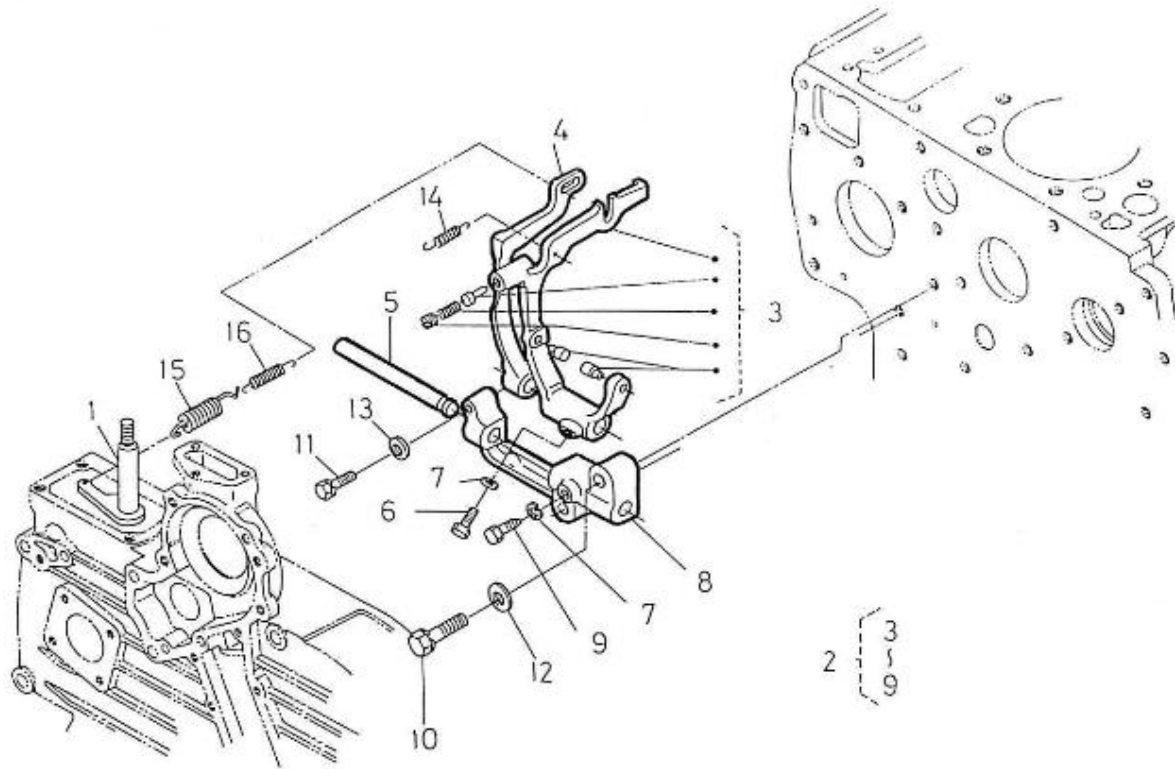

V. 28/03/2006

Pag. 22/46

Brand: NanniDiesel

Model: Moteur 4.220HE

Version: Standard

Subassembly: Governor

N.	Item	Description	Qty	Notes
1	970302030	LEVER,GOVERNOR	1	
2	970307380	ASSY LEVER,FORK	1	
3	970307381	LEVER,GOVERNOR	1	
4	970307382	LEVER,FORK	1	
5	970302034	SHAFT,FORK LEVER	1	
6	970302035	BOLT	1	
7	970119149	WASHER, SPRING D 6	2	
8	970302036	SUPPORT,FORK LEVER	1	
9	970490520	BOLT	1	
10	970302037	BOLT,M 8X 32	2	
11	970491323	BOLT,M 6X 28	1	
12	970301933	WASHER,PLAIN D 8	2	
13	970141326	WASHER, PLAIN D6	1	
14	970303921	SPRING,START	1	
15	970307383	SPRING	1	
16	970307384	SPRING.GOVERNOR 2	1	