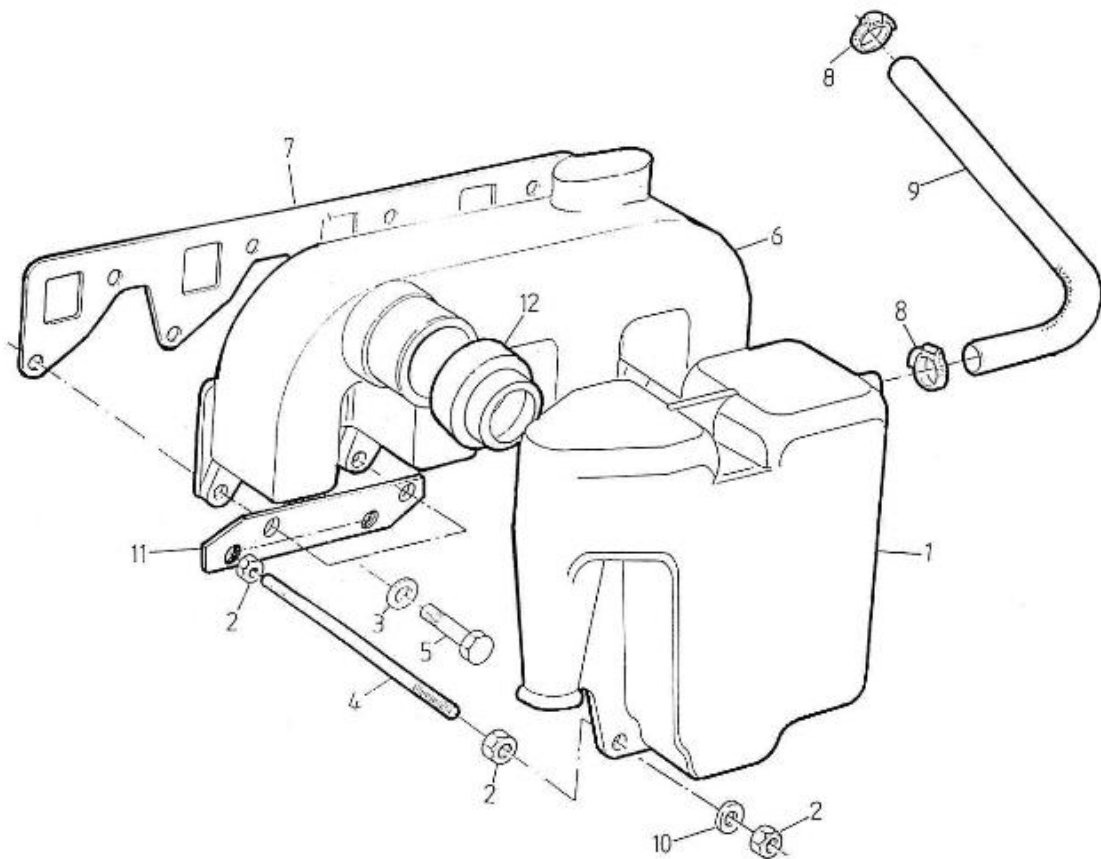

Brand: NanniDiesel

Model: Moteur 4.220HE

Version: Standard

Subassembly: Air filter

N.	Item	Description	Qty	Notes
1	970301715	FILTER,AIR 4.190 6.280	1	
2	970027322	NUT,M 8	6	
3	970119139	WASHER,CORRUGATED D8	4	
4	970301581	STUD,M 8X110	2	
5	970409603	BOLT,HEX M 8X 25	2	
6	970307412	MANIFOLD,INLET	1	
7	970302137	GASKET,INTAKE MANIFOLD 4.190	1	
8	970439306	CLAMP,HOSE 11-17	2	
9	970496045	HOSE,CARTER DEAIR	1	
10	970119138	WASHER,SPRING D 8	2	
11	970307414	SUPPORT AIR FILTER	1	
12	970307415	HOSE	1	

V. 28/03/2006

Pag. 21/46