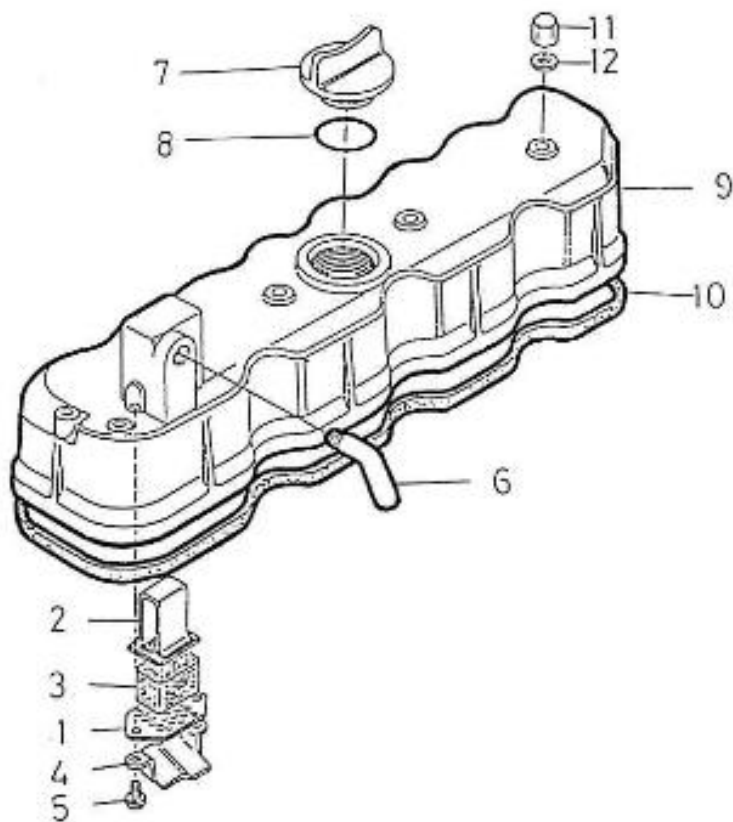

Brand: NanniDiesel	N.	Item	Description	Qty	Notes
Model: Moteur 4.220HE	1	970301990	PLATE,BREATHER ELEMENT N01	1	
Version: Standard	2	970490302	HOUSING,BREATHER ELEMENT	1	
Subassembly: Cylinder head cover	3	970490305	FILTER,BREATHER ELEMENT	1	
	4	970301991	SHIELD,OIL BREATHER	1	
	5	970301992	SCREW	2	
	6	970301993	PIPE,BREATHER	1	
	7	970490510	CAP,FILLING OIL	1	
	8	970490511	O-RING	1	
	9	970307307	COVER,CYL.HEAD	1	
	10	970301995	GASKET,COVER CYL:HEAD 4.190	1	
	11	970301996	NUT,CAP	4	
	12	970491131	WASHER,SEAL	4	

V. 28/03/2006

Pag. 7/46