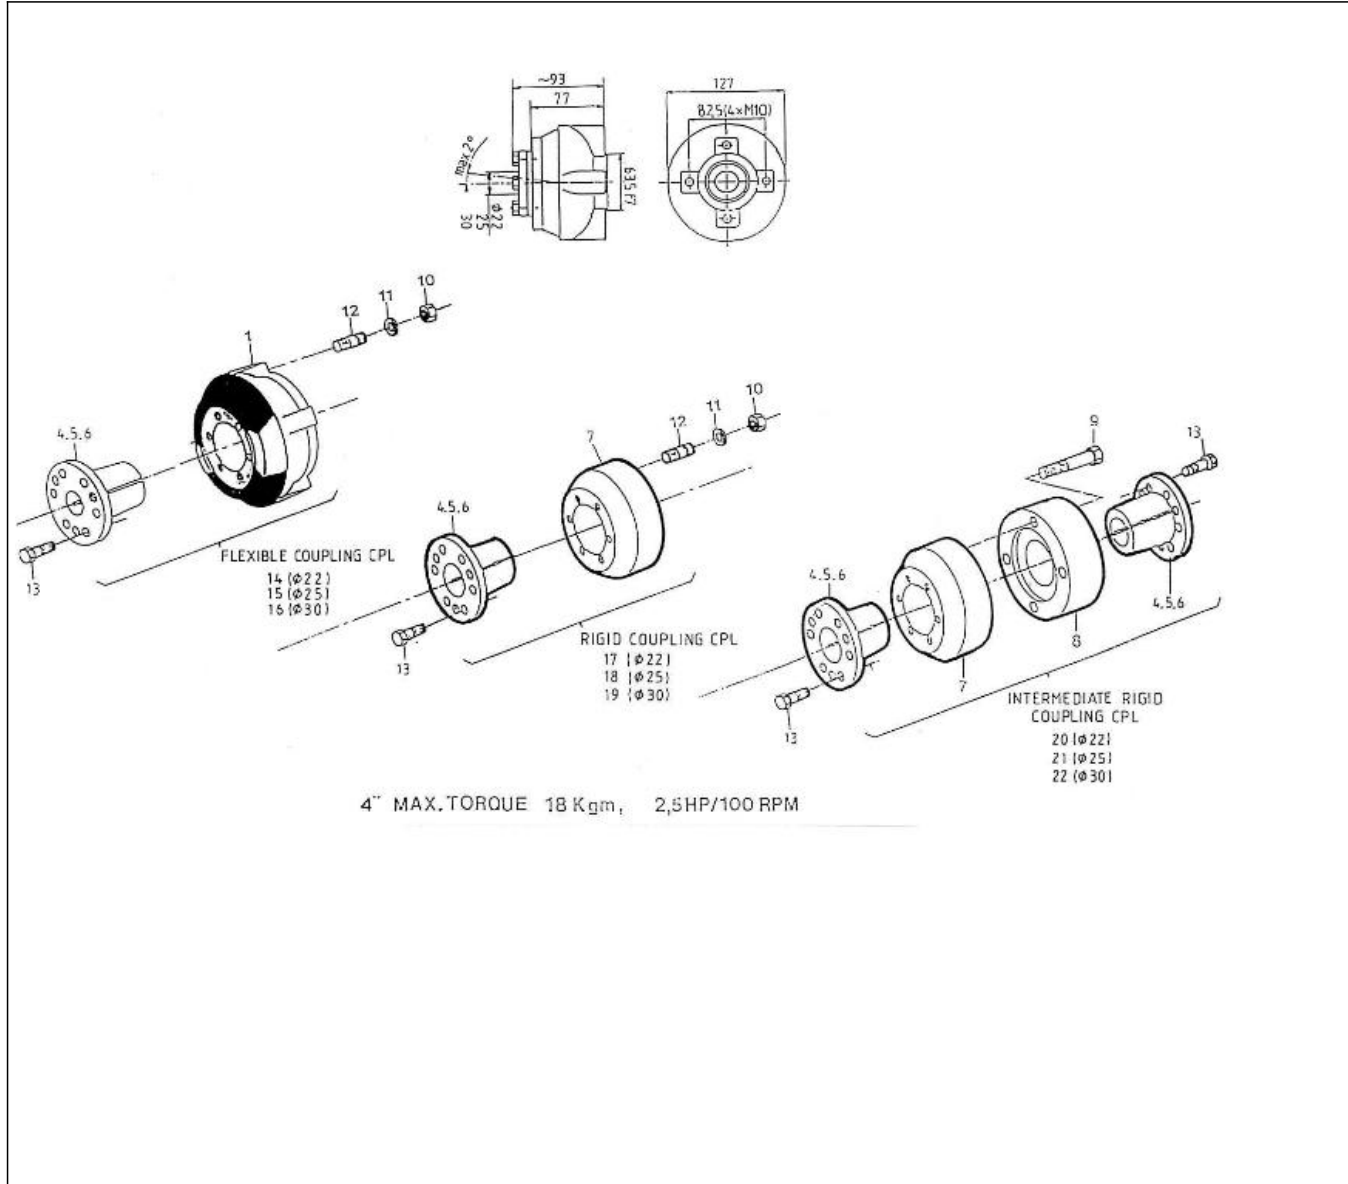

Brand: NanniDiesel

Model: Moteur 4.220HE

Version: Standard

Subassembly: Shaft coupling

N.	Item	Description	Qty	Notes
1	970300733	FLEXIBLE COUPLING 4 P	1	
4	970301226	"CONE,CLAMPING 4" 22"	1	
5	970301104	"CONE,CLAMPING 4" 25"	1	
6	970301105	"CONE,CLAMPING 4" 30"	1	
7	970301222	COUPLING	1	
8	970301221	COUPLING	1	
9	970609157	BOLT,SOCK M10X 55	4	
10	970119143	NUT, M10	4	
11	970119136	WASHER,SPRING D10	4	
12	970621020	STUD,M10X 22	4	
13	970409603	BOLT,HEX M 8X 25	6	
14	970307180	FLEXIBLE COUPLING	1	
15	970307181	FLEXIBLE COUPLING	1	
16	970307182	FLEXIBLE COUPLING	1	
17	970307183	FLEXIBLE COUPLING	1	
18	970307184	FLEXIBLE COUPLING	1	
19	970307185	FLEXIBLE COUPLING	1	
20	970307186	FLANGE	1	
21	970307187	FLANGE	1	
22	970307188	+++ PLUS DIFFUSE ++++++	1	

V. 28/03/2006

Pag. 45/46