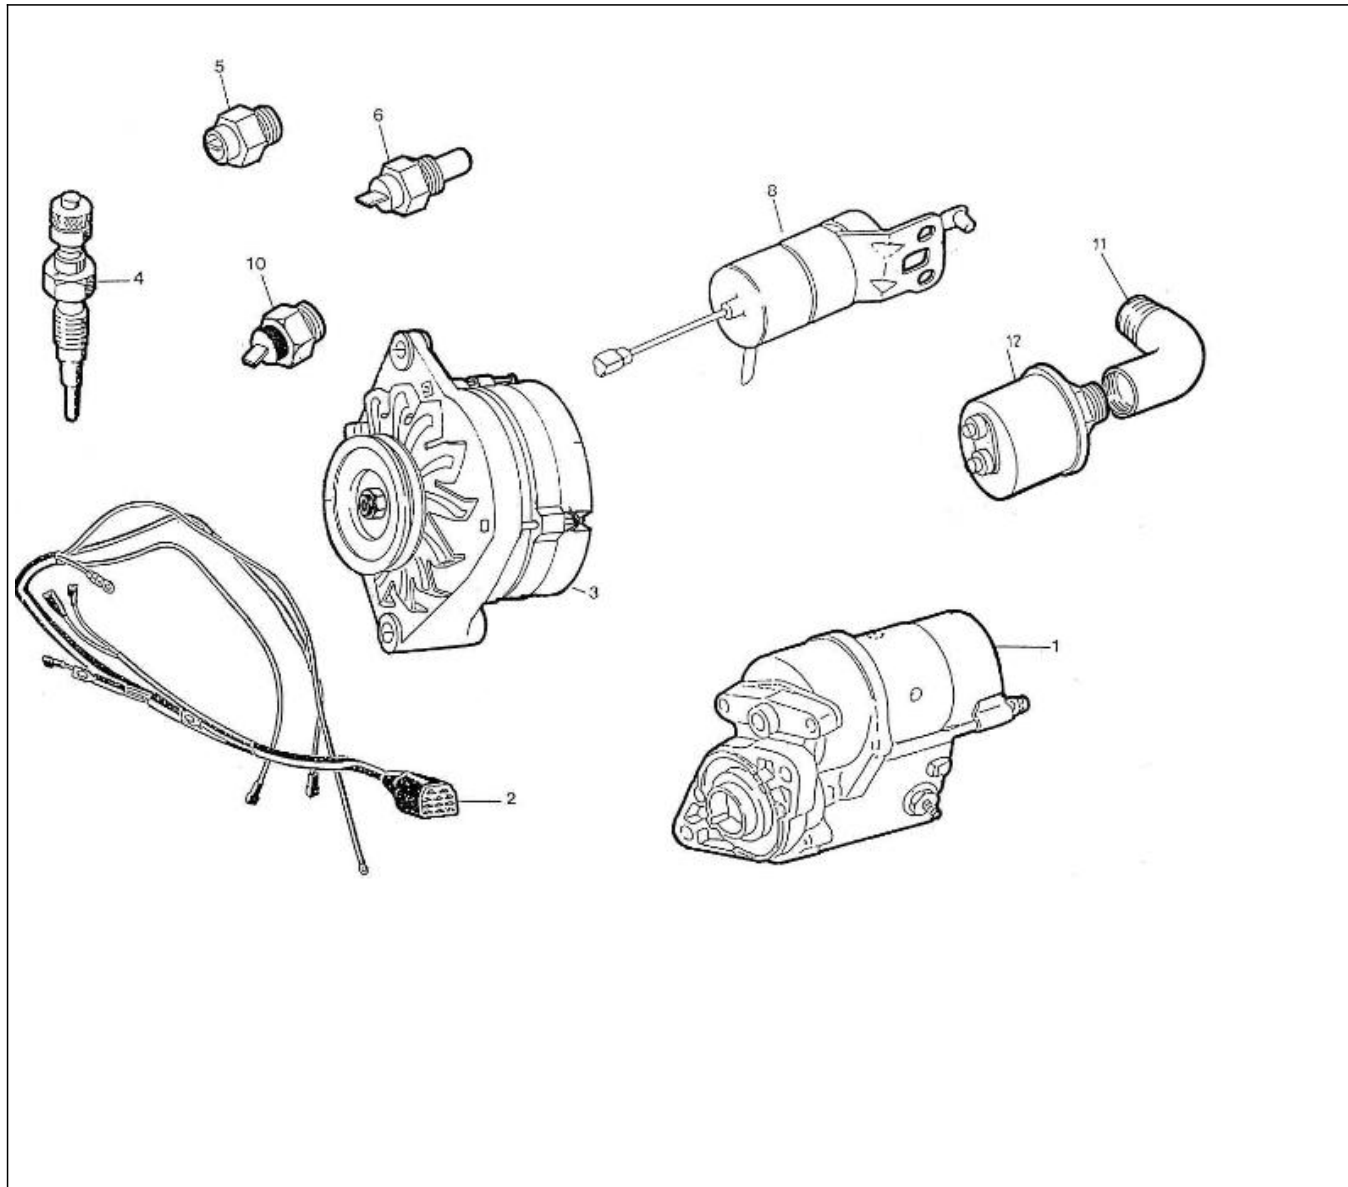

V. 28/03/2006

Pag. 37/46

Brand: NanniDiesel

Model: Moteur 4.220HE

Version: Standard

Subassembly: Electrics

N.	Item	Description	Qty	Notes
1	970302070	STARTER,MOTOR 12V 0,8KW	1	
2	970302661D	WIRING	1	
3	970307522	ALTERNATOR,14V-60A	1	
4	970307393	GLOW PLUG	1	
5	970304054	TEMPERATURE SWITCH 1/8 1P 97°C	1	
6	970851602	WATER TEMPERATURE SENDER	1	
8	970307362	SOLENOID,STOP	1	
10	970851700	SWITCH,OIL	1	
11	970493207	ELBOW,1/8X10X1,5MF	1	
12	970307091	OIL PRESSURE SENDER	1	