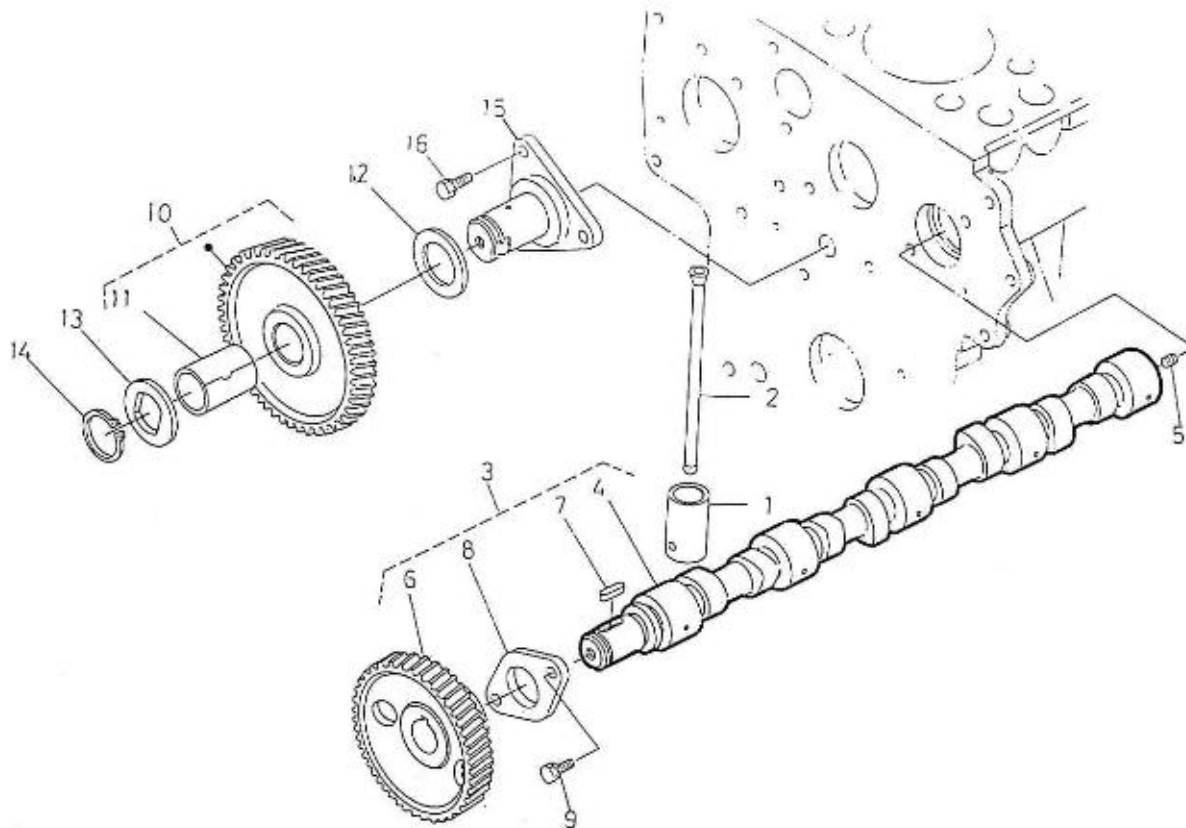

V. 28/03/2006

Pag. 9/46

Brand: NanniDiesel

Model: Moteur 4.220HE

Version: Standard

Subassembly: Camshaft

N.	Item	Description	Qty	Notes
1	970307317	TAPPET	8	
2	970307318	ROD,PUSH	8	
3	970307319	ASSY CAMSHAFT	1	
4	970307320	CAMSHAFT	1	
5	970302043	SCREW,SET	1	
6	970302044	GEAR,CAMSHAFT	1	
7	970301966	KEY,FEATHER	1	
8	970302045	STOPPER,CAMSHAFT	1	
9	970491134	BOLT,M 8X 18	2	
10	970307321	COMP.GEAR,IDLE	1	
11	970307322	BUSH,IDLE GEAR	1	
12	970307323	COLLAR	1	
13	970307324	COLLAR	1	
14	970307325	CIR-CLIP,EXTERNAL	1	
15	970307326	SHAFT,IDLE GEAR	1	
16	970491134	BOLT,M 8X 18	3	