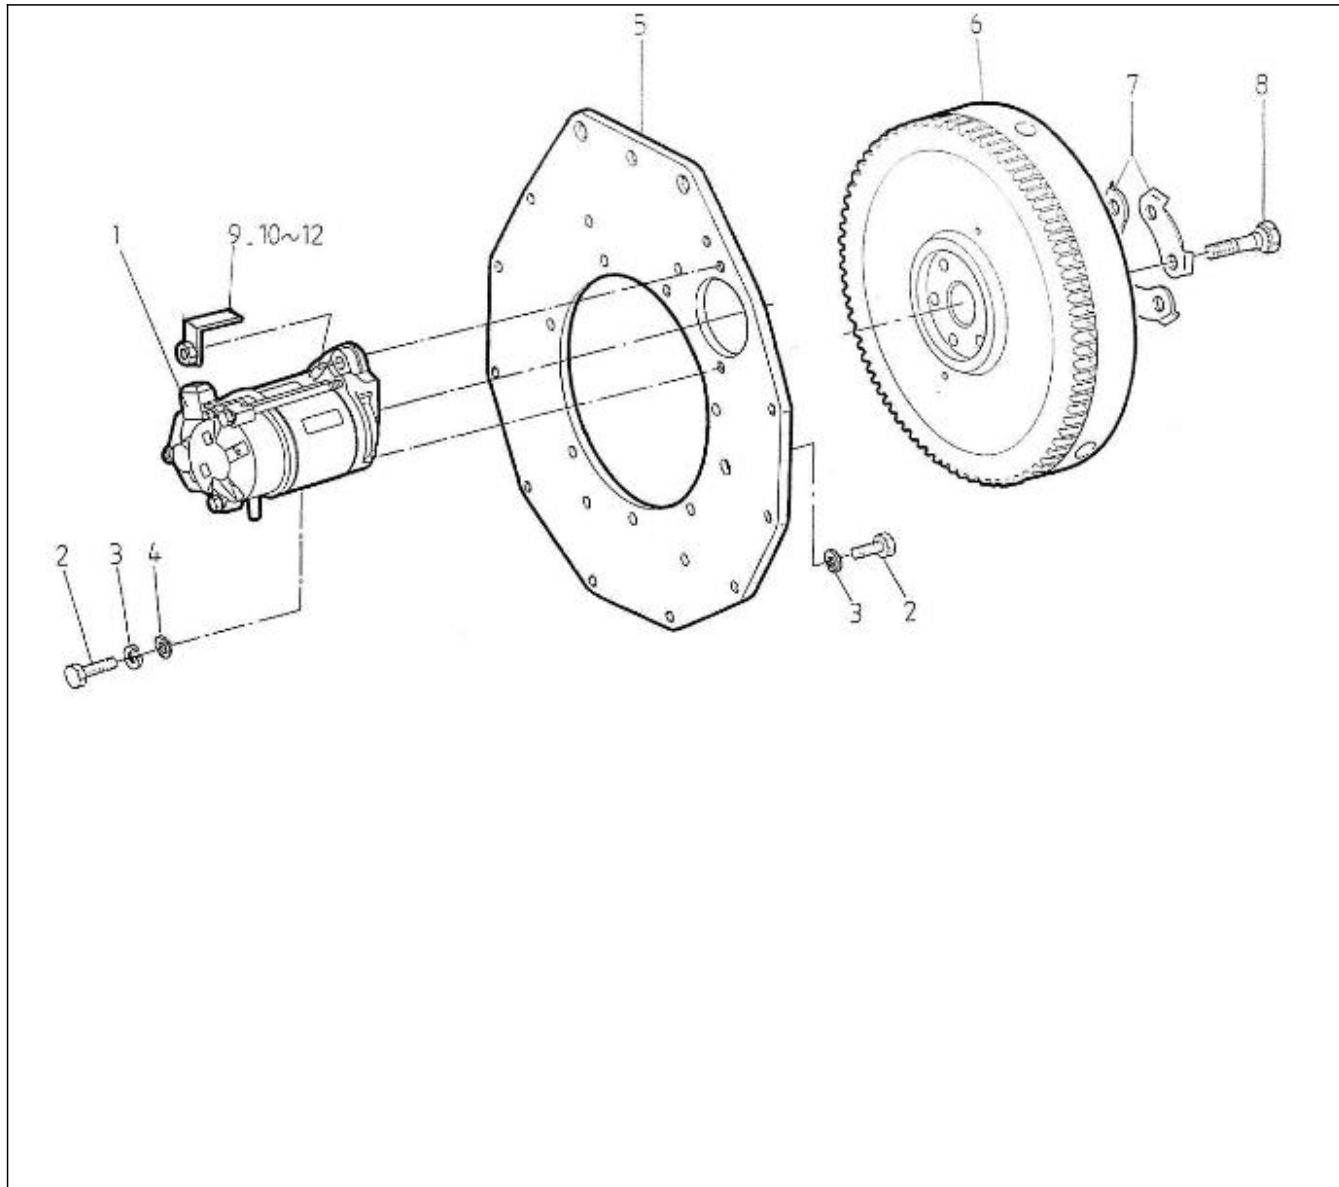

V. 28/03/2006

Pag. 14/46

Brand: NanniDiesel

Model: Moteur 4.220HE

Version: Standard

Subassembly: Camshaft fuel

N.	Item	Description	Qty	Notes
1	970307349	ASSY FUEL CAMSHAFT	1	
2	970307350	CAMSHAFT,FUEL	1	
3	970302094	BEARING,CASE	1	
4	970307351	GEAR,INJECTION PUMP	1	
5	970302096	KEY,FEATHER	1	
6	970302097	CIR-CLIP,EXTERNAL	1	
7	970307352	SLEEVE,GOVERNOR	1	
8	970302099	CIR-CLIP,GOVERNOR SLEEVE	1	
9	970303929	CASE,GOVERNOR BALL	1	
10	970492130	BEARING,BALL FUEL CAMSHAFT	39	
11	970302100	CIR-CLIP,GOVERNOR BALL CASE	1	
12	970303930	BEARING,BALL	7	
13	970302105	BEARING,CASE	1	
14	970302106	STOPPER,FUEL CAMSHAFT	1	
15	970140919	BOLT, M8X14	2	
16	970303931	COVER,FUEL CAMSHAFT	1	
17	970302064	BUSHING,COVER CAMSHAFT	1	
18	970304057	GASKET NA	1	
19	970302066	CIR-CLIP,EXTERNAL	1	
20	970307353	BOLT	2	