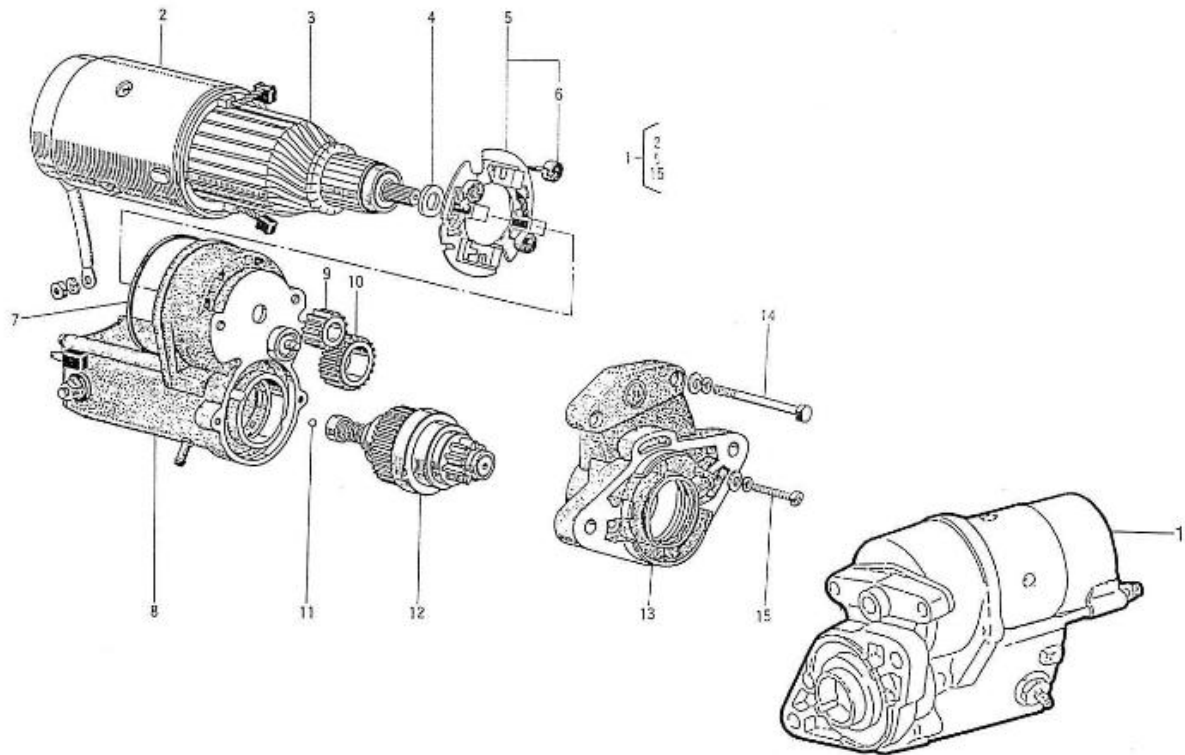

Brand: NanniDiesel

Model: Moteur 4.220HE

Version: Standard

Subassembly: Starter motor

N.	Item	Description	Qty	Notes
1	970302070	STARTER,MOTOR 12V 0,8KW	1	
2	970303986	HOUSING,ROTOR	1	
3	970303987	ROTOR,STARTER 6.280	1	
4	970303988	GASKET,RING	1	
5	970303989	HOLDER,BRUSH	1	
6	970517318	SPRING,BRUSH	4	
7	970303990	GASKET	1	
8	970303991	HOLDER,MAGNETIC SWITCH	1	
9	970303992	GEAR,1	1	
10	970517313	GEAR,2 STARTER MOTOR 4.110	1	
11	970517316	BHEARING,BALL STARTER MOTOR	1	
12	970303994	PINION,SWITCH	1	
13	970303995	FRAME,DRIVE END-STARTER MOTOR	1	
14	970303996	BOLT	2	
15	970303997	SCREW	2	

V. 28/03/2006

Pag. 33/46