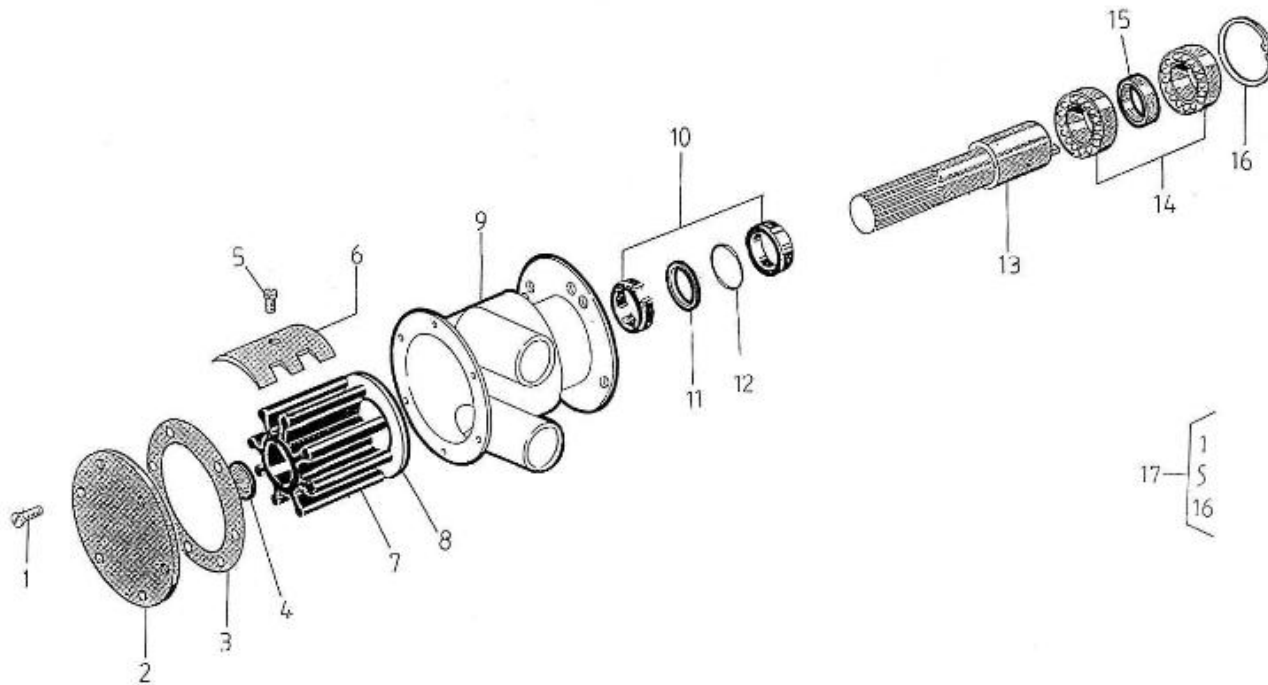

Brand: NanniDiesel

Model: Moteur 4.220HE

Version: Standard

Subassembly: Sea water pump

N.	Item	Description	Qty	Notes
1	970307476	BOLT	6	
2	970301673	COVER	1	
3	970301670	GASKET	1	
4	970301671	GASKET	1	
5	970301676	SCREW,CAM WATER PUMP	1	
6	970307485	CAM,WATER PUMP	1	
7	48100740	+++ R.P. 970544310 +++++ ROTOR 8 PALES(pour	1	
8	970301677	WEAR PLATE	1	
9	970307474	PUMP,WATER	1	
10	970307480	+++ R.P. 51.06520-0076 +++++ JOINT SPEE POMPE EAU	2	
11	970307478	SPACER	1	
12	970307479	SHIELD,OIL BREATHER	1	
13	970307484	PUMP SHAFT	1	
14	970307481	BEARING	2	
15	970307482	SPACER	1	
16	970307483	CIR-CLIP	1	
17	970307474	PUMP,WATER	1	
18	970307475	REPAIR KIT	1	

V. 28/03/2006

Pag. 31/46