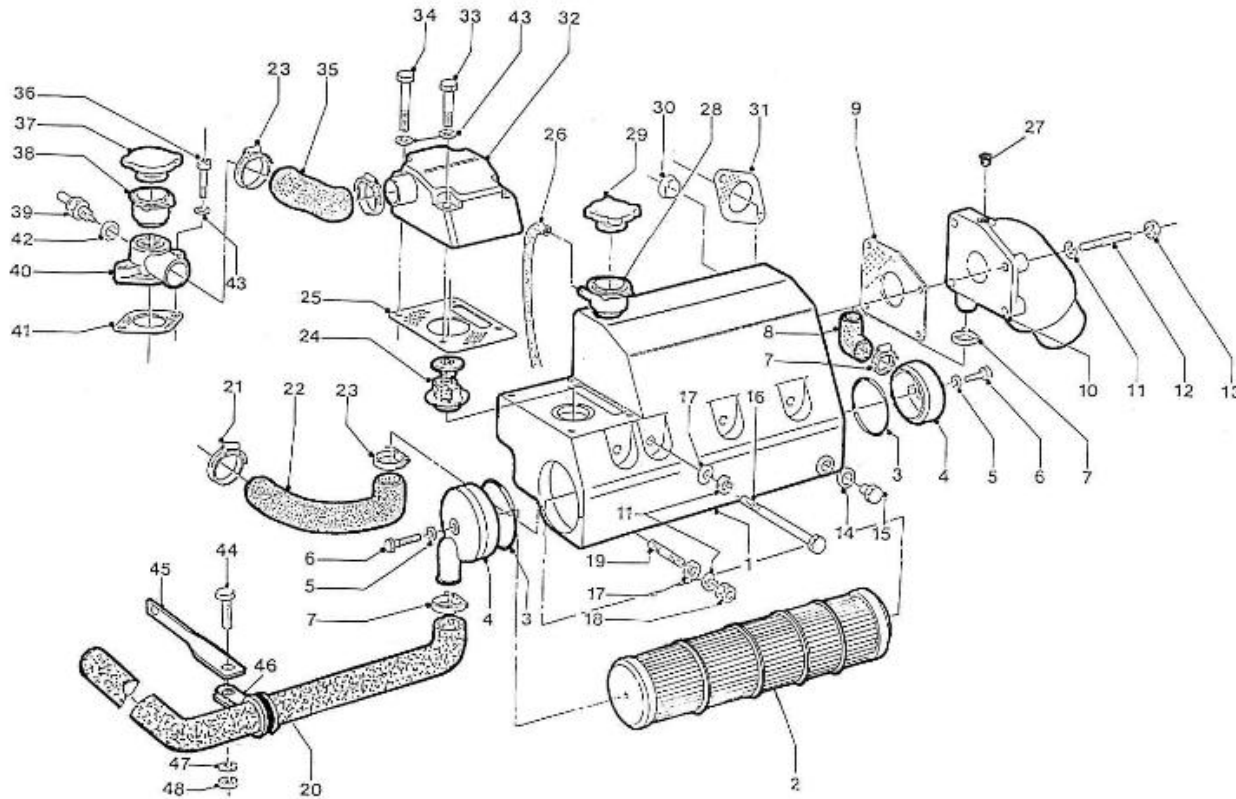

Brand: NanniDiesel

Model: Moteur 4.220HE

Version: Standard

Subassembly: Heat exchanger exh. Manifold

N.	Item	Description	Qty	Notes
1	970301701	HOUSING,HEATEXCHANGER 4.190	1	JUSQU'AU N°30129
1	970307712	HOUSING,HEATEXCHANGER	1	A PARTIR DU N°30130
2	970307713	TUB STACK	1	JUSQU'AU N°30129
2	970307713	TUB STACK	1	A PARTIR DU N°30130
3	970301719	O-RING,68,00X4,00	2	
4	970301404	COVER,HEATEXCH.	2	JUSQU'AU N°30129
4	970307714	COVER	2	A PARTIR DU N°30130
5	970300288	GASKET,M8	2	
6	970301263	BOLT,M 8X 45 -A2-	2	
7	970604526	CLAMP,HOSE 22-32	4	
8	970301713	HOSE,ELBOW COVER HEATEX.4.190	1	
9	970301710	GASKET,MIXER 4.190	1	
10	970301706	MIXER, 4.190	1	
11	970119138	WASHER,SPRING D 8	12	
12	970300080	STUD,M 8X 25	4	
13	970027322	NUT,M 8	4	
14	970300306	GASKET,RING D14	1	
15	970875506	PLUG	1	
16	970301703	BOLT,HEX M 8X160	4	
17	970119138	WASHER,SPRING D 8	8	
18	970027322	NUT,M 8	4	
19	970300374	STUD,M 8X 30	4	
20	970307424	HOSE	1	
21	970604533	CLAMP,HOSE 32-44	1	
22	970301718	HOSE,WATER RETURN D32-34	1	
23	970300922	CLAMP,HOSE 26-38	3	
24	970307282	THERMOSTAT	1	
25	970301408	GASKET,THERMOSTAT COVER	1	
26	970300077	HOSE,D 8 L= 450	1	
27	970307265	PLUG,HEX 1/8	1	
28	970300834	FILLING,NECK WATER	1	
29	970604614	CAP,FILLING 0, 7 DOUBLE SEAL	1	
30	970494517	CAP,FREEZE	2	
31	970302169	GASKET,EXHAUST MANIFOLD 4.190-	4	
32	970301403	COVER,THERMOSTAT	1	
33	970300409	BOLT,HEX M 8X 55	2	
34	970300261	BOLT,HEX M 8X 80	2	
35	970301714	HOSE,D32 COVER THERMO.4.190	1	
36	970635916	BOLT,SOCK M 8X 35	2	
37	970604614	CAP,FILLING 0, 7 DOUBLE SEAL	1	
38	970301734	FILLING,NECK CPL.4.190	1	
39	970851602	WATER TEMPERATURE SENDER	1	
40	970301711	FLANGE,WATER INTAKE 4.190	1	
41	970301730	GASKET,FLANGE	1	
42	970300306	GASKET,RING D14	1	
43	970119139	WASHER,CORRUGATED D8	6	
44	970439910	BOLT,HEX M 6X 16	1	
45	970302233	SUPPORT,PIPE CLAMP	1	
46	970304072	CLAMP	1	

V. 28/03/2006

Pag. 27/46