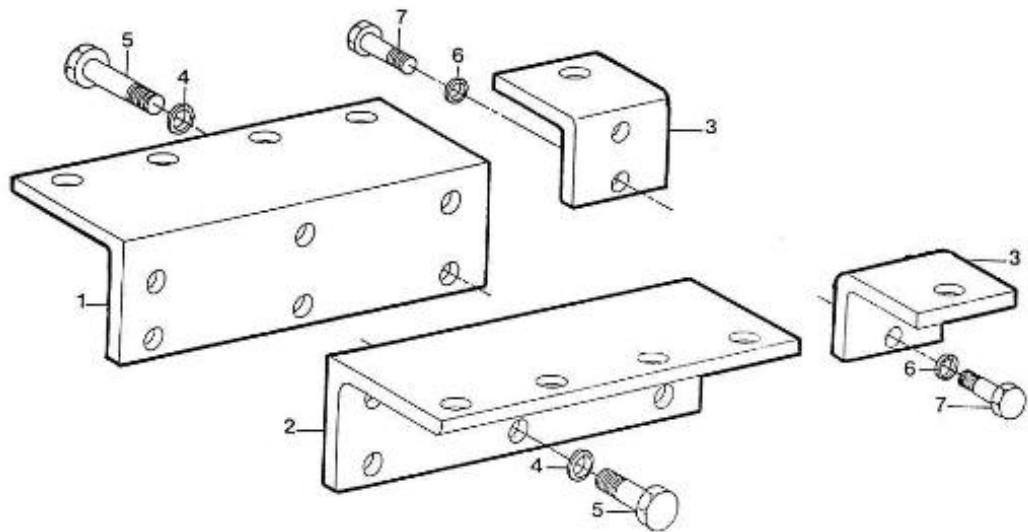

Brand: NanniDiesel	N.	Item	Description	Qty	Notes
Model: Moteur 4.220HE	1	970302525	SUPPORT,MOUNT	1	
Version: Standard	2	970302524	SUPPORT,MOUNT	1	
Subassembly: Rigid base	3	970301419	SUPPORT,MOUNT REAR	2	
	4	970409154	WASHER,SPRING D12	12	
	5	970301736	BOLT,HEX M12X1,25X 30	12	
	6	970119136	WASHER,SPRING D10	4	
	7	970499051	BOLT,HEX M10X1,25X 30	4	

V. 28/03/2006

Pag. 43/46