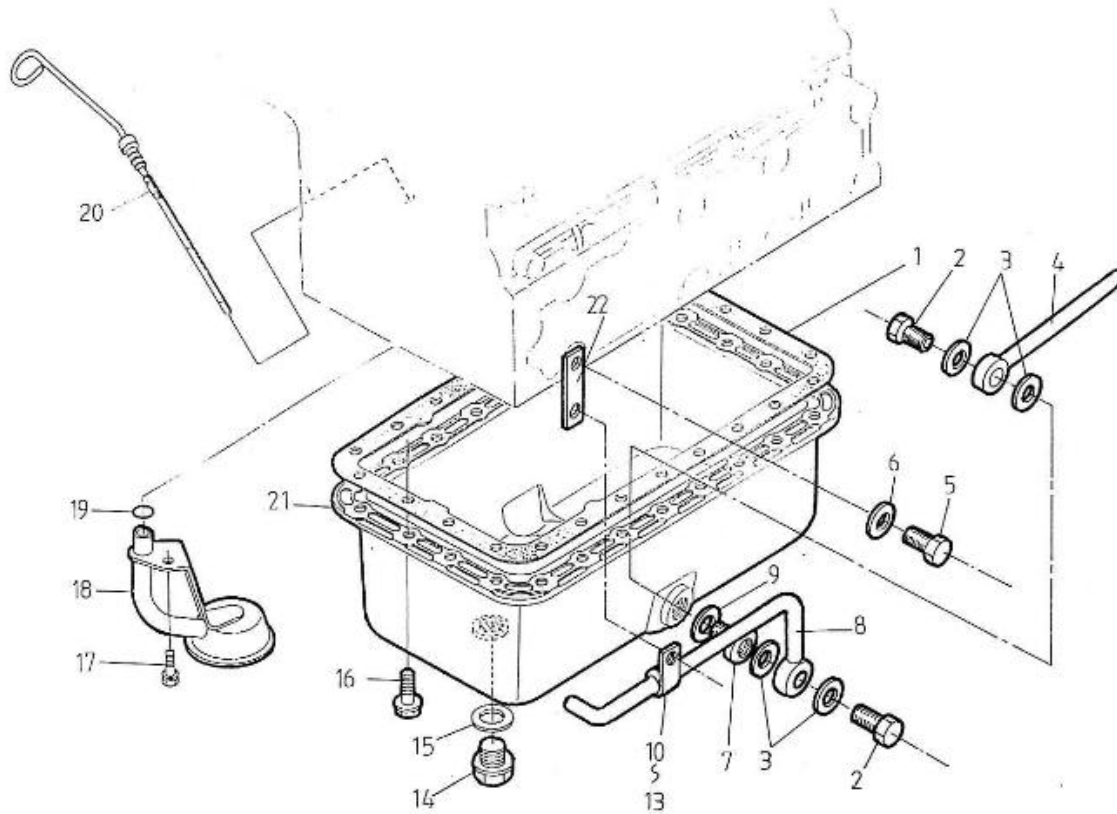

V. 28/03/2006

Pag. 3/46

Brand: NanniDiesel

Model: Moteur 4.220HE

Version: Standard

Subassembly: Oil pan

N.	Item	Description	Qty	Notes
1	970312957	GASKET,OIL PAN	1	
2	970432515	BOLT,BANJO M14X1,5	2	
3	970300306	GASKET,RING D14	4	
4	970307428	+++ PLUS DIFFUSE ++++++ TUBE VIDANGE (INT)	1	
5	970300044	BOLT,HEX M10X1,25X 25	1	
6	970119136	WASHER,SPRING D10	1	
7	970307429	NIPPLE	1	
8	970307431	+++ PLUS DIFFUSE ++++++ TUYAU EXT 4.220HE	1	
9	970307489	GASKET	1	
10	970307264	CLAMP	1	
11	970304025	BOLT,HEXM 6X 10 A2	1	
12	970635460	NUT,M 6	1	
13	970119149	WASHER, SPRING D 6	1	
14	970307907	PLUG,DRAIN	1	
15	970307489	GASKET	1	
16	970301949	BOLT	24	
17	970490919	BOLT,M 8X 16	1	
18	970307426	FILTER,OIL 1	1	
19	970301951	O-RING	1	
20	970307295	GAUGE,OIL	1	
21	970307425	COMP.OIL PAN	1	
22	970307430	SUPPORT,PIPE CLAMP	1	